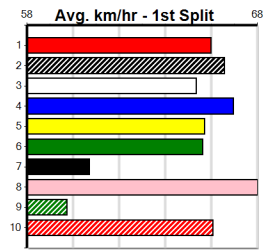

GREYHOUNDS ENTERTAINMENT

Distance: 515m, Race Type: Mixed 4/5, Total Prizemoney: $9,055
1st: $6,100, 2nd: $1,870, 3rd: $935, 4th: $150

Watchdog Tips:

Bet:

Table with columns: Form Box, Wgt, Dist, Track, Date, Time, BON, Margin, 1st/2nd (Time), PIR, Checked, Comment, W/R, Split 1, S/P, Grade

PAW QUINBY (NSW)[5]
DKBD Dog Jan-23 Sire: FERAL FRANKY Dam: WENDALIN BALE
Owner(s): B Wheeler
Trainer: Correy Grenfell (Anakie)
Winning Distances: < 300m (0) 300 - 399m (0) 400 - 499m (2) 500 - 599m (3) 600 - 699m (0) > 700m (0)
Winning Weights: 31.7(1) 31.8(1) 32.0(1) 32.1(1) 32.2(1)
Box History table and Prize Best Starts table included.

PAW WHITEY (NSW)[5]
DKBD Bitch Jan-23 Sire: BERNARDO Dam: FAITHY BALE
Owner(s): B Wheeler
Trainer: Correy Grenfell (Anakie)
Winning Distances: < 300m (0) 300 - 399m (3) 400 - 499m (1) 500 - 599m (2) 600 - 699m (0) > 700m (0)
Winning Weights: 24.3(1) 24.5(2) 24.7(1) 24.8(1) 24.9(1)
Box History table and Prize Best Starts table included.

FORBES SUPREME (SA)[4]
F Dog Sep-22 Sire: FERAL FRANKY Dam: SWEET ON ME
Owner(s): S Forbes
Trainer: Scott Forbes (Hopetoun Park)
Winning Distances: < 300m (0) 300 - 399m (2) 400 - 499m (0) 500 - 599m (7) 600 - 699m (0) > 700m (0)
Winning Weights: 29.8(1) 29.9(2) 30.4(1) 30.9(1) 31.1(3) 31.5(1)
Box History table and Prize Best Starts table included.

SILKY SAUCE [5]
BK Dog May-21 Sire: SENNACHIE Dam: SHANLYN GEORGIE
Owner(s): Twice as quick (SYN), D Johnston, D Johnston
Trainer: Lisa Delbridge (Balliang)
Winning Distances: < 300m (0) 300 - 399m (2) 400 - 499m (5) 500 - 599m (10) 600 - 699m (0) > 700m (0)
Winning Weights: 31.0(1) 31.1(1) 31.4(1) 31.5(3) 31.6(3) 31.7(3) 31.8(3) 31.9(1) 32.2(1)
Box History table and Prize Best Starts table included.

BEGGIN' [5]
BK Dog May-22 Sire: KOBLENZ Dam: LADY ZEEVA
Owner(s): M Nolan
Trainer: Michelle Nolan (Devon Meadows)
Winning Distances: < 300m (0) 300 - 399m (2) 400 - 499m (2) 500 - 599m (5) 600 - 699m (0) > 700m (0)
Winning Weights: 32.8(1) 33.0(1) 33.5(1) 33.9(3) 34.0(1) 34.4(1) 34.5(1)
Box History table and Prize Best Starts table included.

1

2

3

4

5