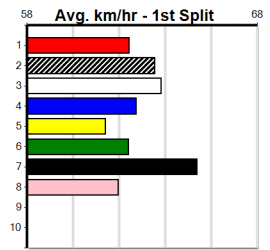

TOONGABBIE LODGE (1-4 WINS)

2

7:25PM

(VIC time)

Distance: 595m, Race Type: Restricted Win, Total Prizemoney: $10,095
1st: $6,800, 2nd: $2,095, 3rd: $1,050, 4th: $150

Watchdog Tips:

Bet:

Form Box	Wgt	Dist	Track	Date	Time	BON	Margin	1st/2nd (Time)	PIR	Checked	Comment	WR	Split 1	S/P	Grade

WARM HUGS [6]

BK Dog Jan-23 Sire: FERAL FRANKY Dam: YINDI GIRL TURBO
Owner(s): M Cullen
Trainer: Jeffrey Britton (Anakie)
Winning Distances: < 300m (0) 300 - 399m (0) 400 - 499m (1) 500 - 599m (1) 600 - 699m (0) > 700m (0)
Winning Weights: 34.4(1) 34.6(1)

4th (6)	34.3	515	SAP	R9	02-Dec-24	30.14	29.53	6.50L WHODAT DUCHESS (29.72)	S/6554	.	.	.	5.29	$3.30	X67
6th (7)	34.3	525	MEA	R1	07-Dec-24	30.54	29.59	6.50L KIWI JAY (30.11)	M/5566	.	.	.	5.28	$9.80	X67F
8th (2)	34.1	460	GEL	R5	14-Jan-25	26.64	25.58	14.00 HURRICANE BERT (25.66)	S/6888	.	.	.	6.72	$3.40	X67
3rd (2)	34.3	515	SAP	R4	20-Jan-25	29.91	29.40	2.50L STORMY NEO (29.74)	S/7654	.	.	.	5.52	$6.00	7
2nd (1)	34.9	460	GEL	R4	28-Jan-25	26.04	25.81	2.00L VALENZUELA (25.90)	S/232	.	.	.	6.67	$6.70	7
4th (7)	34.9	525	MEA	R1	01-Feb-25	30.97	29.85	13.00 URANA COBALT (30.10)	S/6555	.	.	.	5.29	$15.90	7
1st (3)	34.6	525	MEP	R7	19-Feb-25	30.46	29.58	1.75L SARSAPARILLA KID (30.57)	Q/2222	.	.	.	5.17	$6.80	X67H
5th (6)	34.6	525	MEA	R3	01-Mar-25	30.48	29.54	6.00L PAW TORRIE (30.08)	M/7764	.	.	.	5.32	$12.30	X67F

Last 3 wins NOT included above

1st (4)	34.4	400	GEL	R1	01-Nov-24	22.90	22.44	4.25L BRUNO CHOCOLATE (23.20)	Q/22	.	.	VO	8.53	$4.50	M

Prize Best Starts Trk/Dts APM: $8580.00 FSTD 23-2-4-7 0-0-0-0 5262

ETHANOL SECRET [7]

BD Dog Feb-23 Sire: FERNANDO BALE Dam: MY ETHANOL
Owner(s): DAILLY GREYHOUND FARMS (SYN), G Dailly, T Dailly
Trainer: Thomas Dailly (Anakie)
Winning Distances: < 300m (0) 300 - 399m (0) 400 - 499m (0) 500 - 599m (1) 600 - 699m (0) > 700m (0)
Winning Weights: 32.0(1)

3rd (1)	32.0	525	MEP	R4	01-Jan-25	30.29	29.85	3.25L BLACK BUSINESS (30.08)	M/3333	.	SW	.	5.23	$3.40	MH
5= (5)	32.3	525	MEA	R1	11-Jan-25	30.51	29.78	9.50L RAINING FIRE (29.87)	M/6555	.	.	.	5.28	$11.80	MF
2nd (3)	32.2	450	BAL	R2	15-Jan-25	25.42	24.96	3.00L WATCH ME EXPLODE (25.21)	M/3333	.	.	.	6.62	$2.50	MH
5th (7)	32.2	450	BAL	R1	22-Jan-25	25.48	25.06	2.25L WATCH ME EXPLODE (25.33)	S/665	.	.	.	6.77	$17.00	MF
1st (3)	32.0	525	MEP	R4	05-Feb-25	30.51	29.93	2.50L LEGACY (30.67)	M/7321	.	SW	.	5.33	$3.30	MH
3rd (2)	32.1	525	MEA	R2	15-Feb-25	30.60	29.72	8.50L LEGACY (30.01)	S/5555	.	.	.	5.30	$5.00	MSF
2nd (6)	31.8	525	MEA	R2	22-Feb-25	30.05	29.61	1.5L TRIBECA (29.96)	M/8422	.	SW	.	5.31	$11.40	MF
4th (5)	31.7	600	MEP	R5	26-Feb-25	35.11	34.59	2.75L OUTSIDES (34.92)	S/6744	.	.	.	9.39	$1.50	RW

Last 3 wins NOT included above

Prize Best Starts Trk/Dts APM: $11705.00 FSH 8-1-2-2 0-0-0-0 7483