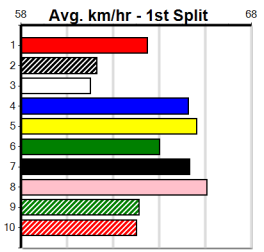

11

10:29PM

(VIC time)

Distance: 515m, Race Type: Grade 5, Total Prizemoney: $8,785
1st: $5,900, 2nd: $1,820, 3rd: $915, 4th: $150

Watchdog Tips:

Bet:

Table with columns: Form Box, Wgt, Dist, Track, Date, Time, BON, Margin, 1st/2nd (Time), PIR, Checked, Comment, WR, Split 1, S/P, Grade

DR. ERICA [5]
BK Bitch Jan-22
Sire: BERNARDO Dam: SWEET DEMI
Owner(s): DOCTORS KENNELS (SYN), J McMahon, J Gill
Trainer: Judith McMahon (Darriman)
Winning Distances: < 300m (0) 300 - 399m (1) 400 - 499m (5) 500 - 599m (0) 600 - 699m (0) > 700m (0)
Winning Weights: 24.3(1) 24.4(2) 24.5(1) 25.8(1) 26.0(1)
Box History table and Prize Best Starts table included.

CALIMO [5]
BK Dog Jun-21
Sire: ASTON DEE BEE Dam: MADALIA MAGGIE
Owner(s): J Connor
Trainer: John Connor (Rosedale)
Winning Distances: < 300m (0) 300 - 399m (1) 400 - 499m (8) 500 - 599m (5) 600 - 699m (0) > 700m (0)
Winning Weights: 34.9(3) 35.0(1) 35.1(1) 35.2(1) 35.4(2) 35.5(2) 35.6(1) 35.9(1) 36.0(2)
Box History table and Prize Best Starts table included.

SELECT RONAN [5]
WBE Dog May-22
Sire: FERNANDO BALE Dam: EYE WILL REIGN
Owner(s): K Bailey
Trainer: Ken Bailey (Bundalaguah)
Winning Distances: < 300m (0) 300 - 399m (0) 400 - 499m (2) 500 - 599m (2) 600 - 699m (0) > 700m (0)
Winning Weights: 29.8(1) 30.1(2) 30.7(1)
Box History table and Prize Best Starts table included.

KELLY JANE (NSW)[5]
BK Bitch Oct-22
Sire: KOBLLENZ Dam: XALYNN BALE
Owner(s): Lazzamarie (SYN), M Evans, L Scott
Trainer: Ben Joske (Yinner South)
Winning Distances: < 300m (0) 300 - 399m (0) 400 - 499m (8) 500 - 599m (0) 600 - 699m (0) > 700m (0)
Winning Weights: 26.2(1) 26.4(1) 26.6(1) 27.0(1) 27.3(1) 27.7(2) 27.8(1)
Box History table and Prize Best Starts table included.

LAMIA NONNA MARY (NSW)[5]
BK Bitch Feb-23
Sire: FERAL FRANKY Dam: UNLEASH THE FUN
Owner(s): L Carbone
Trainer: Lorenzo Carbone (Keilor Park)
Winning Distances: < 300m (0) 300 - 399m (0) 400 - 499m (3) 500 - 599m (1) 600 - 699m (0) > 700m (0)
Winning Weights: 26.5(1) 27.0(1) 27.3(1) 27.6(1)
Box History table and Prize Best Starts table included.