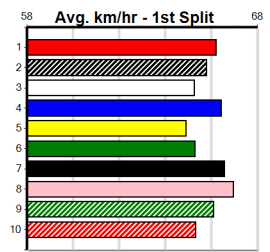

SPORTSBET FINAL

Distance: 515m, Race Type: Grade 5 Final, Total Prizemoney: $9,055
1st: $6,100, 2nd: $1,870, 3rd: $935, 4th: $150

Watchdog Tips:

Bet:

Form Box Wgt Dist Track Date Time BON Margin 1st/2nd (Time) PIR Checked Comment W/R Split 1 S/P Grade

THUNDERBOLT ROSS [5]
F Dog Jul-22 Sire: FERAL FRANKY Dam: MIYAZAKI
Owner(s): A Lie
Trainer: Jason Sharp (Lara)
Winning Distances: < 300m (0) 300 - 399m (0) 400 - 499m (5) 500 - 599m (1) 600 - 699m (0) > 700m (0)
Winning Weights: 29.7(1) 30.0(2) 30.3(2) 30.5(1)
Box History table and Prize Best Starts table included.

SPRING COIN (SA)[4]
BK Dog Jan-22 Sire: SPRING BRIDGE Dam: SPRING HALO
Owner(s): G Black
Trainer: Mark Delbridge (Balliang)
Winning Distances: < 300m (0) 300 - 399m (0) 400 - 499m (3) 500 - 599m (5) 600 - 699m (0) > 700m (0)
Winning Weights: 32.2(1) 32.3(1) 32.7(1) 32.9(1) 33.1(2) 33.2(1) 33.9(1)
Box History table and Prize Best Starts table included.

PAW QWAN (NSW)[5]
BK Dog Dec-22 Sire: BERNARDO Dam: DYNA HARPA
Owner(s): B Wheeler
Trainer: Mark Delbridge (Balliang)
Winning Distances: < 300m (0) 300 - 399m (0) 400 - 499m (0) 500 - 599m (5) 600 - 699m (0) > 700m (0)
Winning Weights: 31.2(4) 31.3(1)
Box History table and Prize Best Starts table included.

PAW MANTRA (NSW)[5]
RF Dog Nov-22 Sire: FERNANDO BALE Dam: QUINTANA BALE
Owner(s): B Wheeler
Trainer: Mark Delbridge (Balliang)
Winning Distances: < 300m (0) 300 - 399m (0) 400 - 499m (4) 500 - 599m (2) 600 - 699m (0) > 700m (0)
Winning Weights: 30.0(1) 30.2(1) 30.8(1) 31.1(2) 31.7(1)
Box History table and Prize Best Starts table included.

PAW GUNNER (NSW)[5]
DKBD Dog Dec-22 Sire: BERNARDO Dam: HADARAH BALE
Owner(s): B Wheeler
Trainer: Mark Delbridge (Balliang)
Winning Distances: < 300m (0) 300 - 399m (0) 400 - 499m (0) 500 - 599m (3) 600 - 699m (0) > 700m (0)
Winning Weights: 33.1(2) 33.3(1)
Box History table and Prize Best Starts table included.

1

2

3

4

5