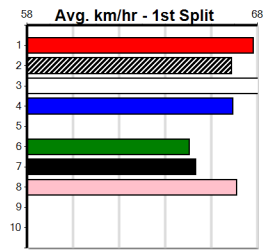

HOLE IN ONE HERE MARCH 27 $$$$

Distance: 595m, Race Type: Mixed 3/4, Total Prizemoney: $10,375
1st: $7,000, 2nd: $2,150, 3rd: $1,075, 4th: $150

Watchdog Tips:

Bet:

Form Box Wgt Dist Track Date Time BON Margin 1st/2nd (Time) PIR Checked Comment W/R Split 1 S/P Grade

HIS SPECIAL [3]
BD Dog Apr-22 Sire: OUT OF RANGE Dam: FREEDOM FIRE
Owner(s): J Carr
Trainer: John Carr (Devon Meadows)
Winning Distances: < 300m (0) 300 - 399m (0) 400 - 499m (3) 500 - 599m (7) 600 - 699m (1) > 700m (0)
Winning Weights: 31.6(3) 31.9(2) 32.3(1) 32.5(2) 32.6(3)
Box History table and Prize Best Starts Trk/Dts APM

DEWANA FERNANDO [4]
BK Dog Nov-20 Sire: FERNANDO BALE Dam: DEWANA DIMIE
Owner(s): DOZUS TWO (SYN), B Dewan, M Dewan
Trainer: Brendan Dewan (Carrum Downs)
Winning Distances: < 300m (0) 300 - 399m (0) 400 - 499m (4) 500 - 599m (10) 600 - 699m (2) > 700m (0)
Winning Weights: 32.6(1) 32.9(2) 33.0(1) 33.1(2) 33.3(1) 33.4(1) 33.5(2) 33.8(2) 34.0(1) 34.2(1) 34.6(1) 34.7(1)
Box History table and Prize Best Starts Trk/Dts APM

SHAKE IT OFF [3]
BD Bitch Sep-21 Sire: FERNANDO BALE Dam: AMELIA CHRISTA
Owner(s): R Moore
Trainer: Robin Moore (Devon Meadows)
Winning Distances: < 300m (0) 300 - 399m (1) 400 - 499m (2) 500 - 599m (11) 600 - 699m (3) > 700m (0)
Winning Weights: 26.7(3) 26.8(2) 26.9(2) 27.0(7) 27.1(2) 27.2(1)
Box History table and Prize Best Starts Trk/Dts APM

GARRY STUN ON [3]
WBE Dog Dec-20 Sire: FULLY LOADED Dam: EXPRESS ANGEL
Owner(s): M Reid
Trainer: Cole Brett (Kurunjang)
Winning Distances: < 300m (0) 300 - 399m (0) 400 - 499m (0) 500 - 599m (14) 600 - 699m (7) > 700m (0)
Winning Weights: 30.0(2) 30.4(2) 30.5(2) 30.6(2) 30.7(2) 31.0(2) 31.3(1) 31.5(2) 31.6(2) 31.7(1) 32.1(1) 32.2(1) 32.4(1)
Box History table and Prize Best Starts Trk/Dts APM

*** VACANT BOX ***
Sire: Dam:
Owner(s):
Trainer:
Winning Distances: < 300m (0) 300 - 399m (0) 400 - 499m (0) 500 - 599m (0) 600 - 699m (0) > 700m (0)
Winning Weights:
Box History

1

2

3

4

5