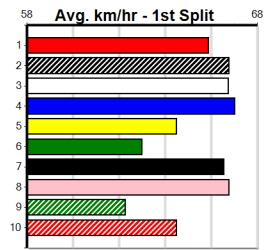

LAUNCHING PAD TICKETS ON SALE

Distance: 515m, Race Type: Grade 5, Total Prizemoney: $8,785
1st: $5,900, 2nd: $1,820, 3rd: $915, 4th: $150

Watchdog Tips:

Bet:

Table with columns: Form Box, Wgt, Dist, Track, Date, Time, BON, Margin, 1st/2nd (Time), PIR, Checked, Comment, W/R, Split 1, S/P, Grade

PAW UCOLTA (NSW)[5]
RBD Dog Feb-23
Sire: CHRISTO BALE Dam: WINNIE ALLEN
Trainer: Samantha Grenfell (Anakie)
Winning Distances: < 300m (0) 300 - 399m (0) 400 - 499m (0) 500 - 599m (3) 600 - 699m (0) > 700m (0)
Winning Weights: 34.8(1) 35.0(1) 36.7(1)
Box History table and Prize Best Starts table included.

LUXFORD [5]
BK Dog May-22
Sire: SHIMA SHINE Dam: ITA LOUISA
Trainer: Stephen Toner (Bunyip)
Winning Distances: < 300m (0) 300 - 399m (3) 400 - 499m (1) 500 - 599m (0) 600 - 699m (0) > 700m (0)
Winning Weights: 35.6(1) 35.8(1) 36.2(1) 36.6(1)
Box History table and Prize Best Starts table included.

WINTER GOES [5]
BK Bitch Nov-22
Sire: TOMMY SHELBY Dam: SHOOT TO MISS
Trainer: Gino Micallef (Narre Warren)
Winning Distances: < 300m (0) 300 - 399m (1) 400 - 499m (3) 500 - 599m (1) 600 - 699m (0) > 700m (0)
Winning Weights: 26.4(1) 26.9(2) 27.3(2)
Box History table and Prize Best Starts table included.

LOVELY LAINEY [5]
BK Bitch Jun-22
Sire: ASTON DEE BEE Dam: MIA'S HAND
Trainer: Donna Dean (Nyora)
Winning Distances: < 300m (0) 300 - 399m (1) 400 - 499m (3) 500 - 599m (4) 600 - 699m (0) > 700m (0)
Winning Weights: 26.6(1) 27.2(1) 27.7(2) 27.8(1) 28.1(1) 28.2(1) 28.4(1)
Box History table and Prize Best Starts table included.

SHIMA SAND [5]
BD Dog Apr-23
Sire: FERAL FRANKY Dam: SHIMA PEARL
Trainer: Thomas Dailly (Anakie)
Winning Distances: < 300m (0) 300 - 399m (0) 400 - 499m (2) 500 - 599m (1) 600 - 699m (0) > 700m (0)
Winning Weights: 31.2(1) 31.9(1) 32.2(1)
Box History table and Prize Best Starts table included.

1

2

3

4

5