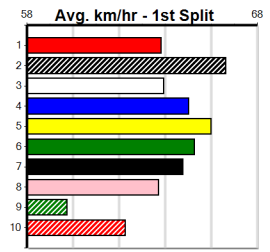

SPORTSBET NOBODY DOES IT EASIER

Distance: 515m, Race Type: Grade 5, Total Prizemoney: $8,785
1st: $5,900, 2nd: $1,820, 3rd: $915, 4th: $150

Watchdog Tips:

Bet:

Form Box	Wgt	Dist	Track	Date	Time	BON	Margin	1st/2nd (Time)	PIR	Checked	Comment	WR	Split 1	S/P	Grade

1

SIR DODGE [5]
BK Dog Apr-22 Sire: SH AVATAR Dam: SETTLED
Owner(s): S Hamilton Trainer: Brendan Pursell (Lara)
Winning Distances: < 300m (0) 300 - 399m (0) 400 - 499m (1) 500 - 599m (2) 600 - 699m (0) > 700m (0)
Winning Weights: 33.9(1) 34.1(1) 34.3(1)

Bx	1st	2nd	3rd	4th	5th	6th	7th	8th
1								
2	1	2			1			1
3			1	1	1			
4			1					
5								
6					1	1		
7	1	1		1	1	2		
8	1		1					2

Prize Best Starts Trk/Dts APM: $2165.00, 29.69(7)-26/12/24, 25-3-5-4, 3-1-0-1, 10643

1st (8) 33.9 400 GEL R1 21-Jun-24 22.93 22.41 1.5L OAKOVER ROAD/ASTON M/23 . . . SW . 8.63 $2.90 M
1st (2) 34.1 525 MEA R2 09-Nov-24 30.37 29.52 0.75L ONLY EASY (30.41) M/4222 . . . SW . 5.22 $6.30 X67F
1st (7) 34.3 515 SAN R2 26-Dec-24 29.69 28.94 0.10L KIWI ICE CUBE (29.69) M/3333 . . . . . 5.16 $13.60 X67

2

AVIATION [5]
BK Dog May-23 Sire: ZAMBORA BROCKIE Dam: ASTON DAIQUIRI
Owner(s): A Tullio Trainer: Daniel Gibbons (Avalon)
Winning Distances: < 300m (0) 300 - 399m (0) 400 - 499m (3) 500 - 599m (2) 600 - 699m (0) > 700m (0)
Winning Weights: 31.2(2) 31.5(1) 31.7(1) 31.8(1)

Bx	1st	2nd	3rd	4th	5th	6th	7th	8th
1								
2	2							
3	1					1		
4	1			1		1	1	
5				1				
6								1
7	1					1		
8	1					1		

Prize Best Starts Trk/Dts APM: $8560.00, 29.65(8)-10/2/25, 13-5-0-0, 1-1-0-0, 7135

1st (3) 31.2 400 GEL R3 10-Dec-24 22.66 22.51 9.50L JOHNNY'S REVENGE (23.31) M/11 . . . . . 8.39 $2.60 M
1st (2) 31.2 450 WBL R7 26-Dec-24 25.45 25.32 5.50L SAVANNAH STAR (25.81) M/111 . . . . . 6.64 $2.40 7

3

SAKURA RYKER [5] Biks
BK Bitch May-21 Sire: BARCIA BALE Dam: LIBBY'S DREAM
Owner(s): Palm Ridge Friends (SYN), L Burke, G Harris Trainer: Leanne Burke (Alberton West)
Winning Distances: < 300m (0) 300 - 399m (0) 400 - 499m (5) 500 - 599m (1) 600 - 699m (0) > 700m (0)
Winning Weights: 30.7(2) 30.8(2) 30.9(2) 31.1(1) 31.2(1)

Bx	1st	2nd	3rd	4th	5th	6th	7th	8th
1	3	1	3	1	1	1		1
2	1	1	1					1
3			1	1	1	2	1	1
4	1		2			2		
5	2		1			1	1	
6		2						1
7	1		1	2				1
8	1	1	1	1	1	2		1

Prize Best Starts Trk/Dts APM: $19730.00, 29.80(1)-27/2/25, 47-8-7-8, 5-1-0-1, 4926

1st (8) 30.9 450 TRA R5 22-May-23 25.71 25.59 1.00L CONTRALTO (25.78) M/421 . . . . . 6.87 $3.80 T3-RW
1st (4) 31.1 395 TRA R10 23-Jun-23 22.68 22.12 2.75L DR. DOT (22.86) M/311 . . . . . 3.85 $4.70 RW
1st (1) 30.7 435 SLE R7 18-Oct-24 24.65 24.54 1.25L KELLI (24.73) M/211 . . . SW . 5.27 $3.90 T3-5