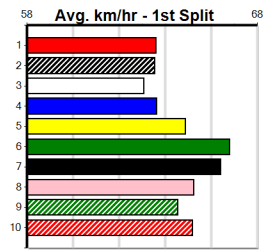

MEXICAN GOLF MADNESS @ SANDOWN IN

Distance: 515m, Race Type: Grade 5, Total Prizemoney: $8,785
1st: $5,900, 2nd: $1,820, 3rd: $915, 4th: $150

Watchdog Tips:

Bet:

Form Box Wgt Dist Track Date Time BON Margin 1st/2nd (Time) PIR Checked Comment WR Split 1 S/P Grade

LASSARD [5] BK Dog Nov-21 Sire: FLYING RICCIARDO Dam: FLOWING Trainer: Mark Delbridge (Balliang)
Winning Distances: < 300m (0) 300 - 399m (0) 400 - 499m (2) 500 - 599m (9) 600 - 699m (0) > 700m (0)
Winning Weights: 33.1(1) 33.4(1) 33.5(3) 34.2(1) 34.4(2) 34.5(2) 35.2(1)
6th (6) 35.1 515 SAN R5 02-Jan-25 30.45 29.35 16.00 PAW OSWALD (29.35) M/6666 . . . 5.27 $12.30 5
2nd (1) 35.2 460 WGL R8 07-Jan-25 26.20 25.65 4.75L YOGEN BALE (25.87) S/333 . . . SW . 6.82 $12.10 4
3rd (1) 34.9 460 WGL R8 14-Jan-25 26.35 25.78 8.50L MOTION SENSOR (25.78) M/753 . . . . 6.87 $8.60 FFA
8th (8) 34.8 460 GEL R8 24-Jan-25 26.23 25.61 9.00L PAW WHISTLER (25.61) M/888 . . . . 6.83 $15.70 X45
4th (8) 34.6 450 BAL R7 29-Jan-25 25.47 25.08 3.00L PAW YANELLE (25.27) S/664 . . . . 6.79 $36.70 X45
4th (1) 34.7 515 SAN R4 13-Feb-25 29.85 29.38 3.5L DOCHERTY (29.62) M/7554 . . . . 5.17 $2.80 5
3rd (8) 34.6 515 SAN R10 20-Feb-25 30.12 29.47 6.00L FLEETWOOD EROS (29.73) M/5533 . . . . 5.22 $2.90 5
3rd (6) 34.6 515 SAN R5 27-Feb-25 29.82 29.13 7.00L VAN WYCK (29.36) M/6544 . . . . 5.18 $26.10 5
Last 3 wins NOT included above
1st (5) 34.4 525 MEA R7 27-Jul-24 30.32 30.09 4.00L CABAO OPAL (30.59) M/5441 . . . . 5.21 $7.00 5
1st (8) 35.2 525 BHL R5 08-Sep-24 30.48 30.48 8.50L EXPECT MAGIC (31.07) . . . . . $2.40 NG
1st (5) 34.5 525 MEA R9 22-Nov-24 29.82 29.82 2.00L SPRITELY SIAN (29.94) M/2222 . . . . SW . 5.09 $6.60 5

PHOENIX AMELIA [5] BK Bitch Feb-23 Sire: ASTON DEE BEE Dam: LALA PHOENIX Trainer: Thomas Dailly (Anakie)
Winning Distances: < 300m (0) 300 - 399m (0) 400 - 499m (1) 500 - 599m (2) 600 - 699m (0) > 700m (0)
Winning Weights: 25.2(1) 25.6(1) 25.7(1)
3rd (5) 25.8 460 GEL R2 14-Jan-25 26.20 25.58 9.00L SHIMA SAND (25.58) M/556 . . . . 6.78 $5.20 M
1st (5) 25.7 460 GEL R6 21-Jan-25 26.07 25.92 3.5L SHIMA SUNSET (26.30) Q/321 . . . . . 6.72 $5.10 M
3rd (4) 25.4 525 MEA R1 25-Jan-25 30.48 29.76 7.00L NELL DEVERE (30.01) M/6555 . . . . . 5.26 $27.30 X67
F (8) 25.7 525 MEA R1 01-Feb-25 0.00 29.85 . URANA COBALT (30.10) M/4 . . . . VO . 5.27 $9.00 7
4th (3) 25.4 460 GEL R5 07-Feb-25 26.54 25.68 6.50L MILTON CRANBERRY (26.10) M/574 . . . . . 6.77 $12.70 RWH
1st (3) 25.2 525 MEP R2 12-Feb-25 30.16 29.86 5.50L COME FIND ME (30.53) Q/1111 . . . . . 5.25 $4.50 7
1st (7) 25.6 525 MEA R1 22-Feb-25 30.10 29.61 1.5L PAW HARRIS (30.19) M/2211 . . . . . 5.17 $5.90 X67
3rd (1) 25.5 515 SAN R11 27-Feb-25 29.68 29.13 1.00L TOUGH TAZ (29.63) M/4433 . . . . SW . 5.23 $3.20 5
Last 3 wins NOT included above
Prize Best $13130.00
Starts 29.68(1)-27/2/25
Trk/Dts 13-3-2-4
APM 1-0-0-1 11765