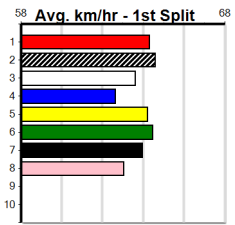

Winning Boxes							
1	2	3	4	5	6	7	8
Prize							
Best							
Starts							
Trk/Dst							
APM							

9 * NO RESERVE *****
 Trainer:
 Owner(s):

10 * NO RESERVE *****
 Trainer:
 Owner(s):

MACEY'S BISTRO

Distance: 450m, Race Type: Mixed 6/7, Total Prizemoney: \$2,925
1st: \$1,950, 2nd: \$600, 3rd: \$300, 4th: \$75