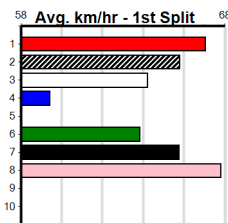

5

6:24PM

(VIC time)

Watchdog Tips: 0 0 0 0 **Bet:** .