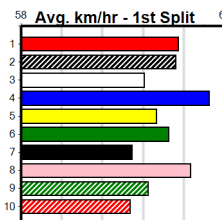

SPORTSBET SET A DEPOSIT LIMIT

Distance: 390m, Race Type: Mixed 4/5, Total Prizemoney: \$3,360

1st: \$2,250, 2nd: \$690, 3rd: \$345, 4th: \$75

9

7:37PM

(VIC time)

Watchdog Tips:

0 0 0 0