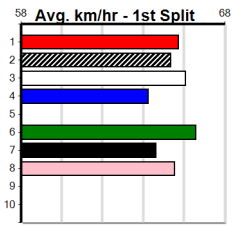

HAPPY BIRTHDAY KEV

Distance: 450m, Race Type: Grade 6, Total Prizemoney: $2,925
1st: $1,950, 2nd: $600, 3rd: $300, 4th: $75

4

6:04PM

(VIC time)

Watchdog Tips:

0 0 0 0

Bet: