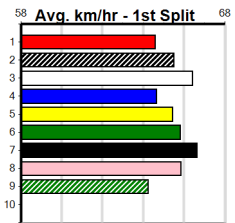

BROAD TREE CARE DAMSELS DASH

Distance: 390m, Race Type: Grade 5, Total Prizemoney: \$2,925
1st: \$1,950, 2nd: \$600, 3rd: \$300, 4th: \$75

11

8:16PM

(VIC time)

Watchdog Tips:

0 0 0 0

Bet: