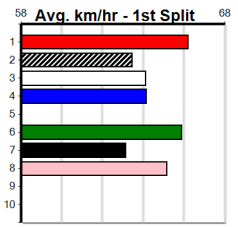

7

6:54PM

(VIC time)

Watchdog Tips:

0 0 0 0

Bet:

Form Box Weight Dist Track Date Time BON Margin 1st/2nd (Time) PIR Checked Comment W/R Split 1 S/P Grade

1 BRUTALITY [5]														Winning Boxes							
WBK	B	May-22 FERNANDO BALE				ZIPPING TIFFANY															
Trainer: Garry George (Beulah)														<table border="1"> <tr><td>1</td><td>2</td><td>3</td><td>4</td><td>5</td><td>6</td><td>7</td><td>8</td></tr> <tr><td>1</td><td>1</td><td></td><td></td><td>2</td><td></td><td></td><td>1</td></tr> <tr><td>Prize</td><td colspan="7"></td><td>$12,845.00</td><td></td></tr> <tr><td>Best</td><td colspan="7"></td><td>25.48</td><td></td></tr> <tr><td>Starts</td><td colspan="7"></td><td>27-5-3-5</td><td></td></tr> <tr><td>Trk/Dst</td><td colspan="7"></td><td>2-0-0-0</td><td></td></tr> <tr><td>APM</td><td colspan="7"></td><td>$3483</td><td></td></tr> </table>							
4th (6)	27.4	390	WBL	R13	30-Jan-25	22.58	22.03	3.00LNICE ONE TOM (22.38)		S/34	.	.	.	8.83	$10.70	5					
4th (8)	27.6	410	HOR	R11	07-Feb-25	23.76	23.09	8.50LDESCRIPTION (23.18)		M/32	.	.	.	11.05	$21.80	X34					
6th (7)	27.5	410	HOR	R10	14-Feb-25	23.82	23.08	9.50LCORTEZ BALE (23.17)		S/66	.	.	SW	10.58	$49.20	X34					
4th (8)	27.2	410	HOR	R11	28-Feb-25	23.61	22.89	11.00LTHIRTY SECONDS (22.89)		S/44	.	.	.	10.57	$24.10	X45					
Owner(s): THE SIP (SYN), J Harradine, T Redmond, W Vassallo																					

2 REIKO WALTER [5]														Winning Boxes							
BK	D	Mar-22 ORSON ALLEN				STAR REIKO															
Trainer: Ashleigh Fry (Haddon)														<table border="1"> <tr><td>1</td><td>2</td><td>3</td><td>4</td><td>5</td><td>6</td><td>7</td><td>8</td></tr> <tr><td>1</td><td></td><td></td><td></td><td>2</td><td></td><td></td><td></td></tr> <tr><td>Prize</td><td colspan="7"></td><td>$9,345.00</td><td></td></tr> <tr><td>Best</td><td colspan="7"></td><td>25.72</td><td></td></tr> <tr><td>Starts</td><td colspan="7"></td><td>25-3-6-4</td><td></td></tr> <tr><td>Trk/Dst</td><td colspan="7"></td><td>4-0-0-1</td><td></td></tr> <tr><td>APM</td><td colspan="7"></td><td>$4522</td><td></td></tr> </table>							
7th (3)	33.1	485	HOR	R5	06-Jan-25	28.65	27.25	15.00LSTATUE OF TIME (27.65)		M/877	.	.	.	6.96	$3.70	X67					
1st (1)	33.0	450	BAL	R3	22-Jan-25	25.57	25.06	3.00LREDGUM WARS (25.77)		M/321	.	.	SW	6.66	$14.50	X67					
5th (6)	32.9	450	BAL	R10	29-Jan-25	25.73	25.08	2.75LRUAPUKE ROCKS (25.54)		M/665	.	.	.	6.80	$42.80	5					
5th (1)	32.9	460	GEL	R4	07-Feb-25	26.60	25.68	14.00LSHIMA SAND (25.68)		M/335	.	.	.	6.78	$19.10	RWH					
Owner(s): Reiko (SYN), A Fry, J Fry														ENG BAL 2025-03-05							

3 SEE SAW LASS [5]														Winning Boxes							
F	B	Mar-21 PINDARI EXPRESS				KUMBIA LASS															
Trainer: Melissa Docking (Red Cliffs)														<table border="1"> <tr><td>1</td><td>2</td><td>3</td><td>4</td><td>5</td><td>6</td><td>7</td><td>8</td></tr> <tr><td>1</td><td></td><td>1</td><td></td><td></td><td>2</td><td></td><td></td></tr> <tr><td>Prize</td><td colspan="7"></td><td>$15,335.00</td><td></td></tr> <tr><td>Best</td><td colspan="7"></td><td>25.75</td><td></td></tr> <tr><td>Starts</td><td colspan="7"></td><td>44-4-7-7</td><td></td></tr> <tr><td>Trk/Dst</td><td colspan="7"></td><td>2-0-0-1</td><td></td></tr> <tr><td>APM</td><td colspan="7"></td><td>$801</td><td></td></tr> </table>							
T (5)	30.4	410	HOR	R11	08-Oct-24	0.00	23.26	.CANYA JIVE (23.31)		S/88	.	V28	.	11.37	$58.70	5					
5th (4)	30.3	410	HOR	R12	23-Dec-24	24.33	23.13	9.50LWESTERN BALE (23.69)		S/55	.	.	SW	10.95	$7.50	5					
6th (8)	30.8	410	HOR	R10	18-Feb-25	23.72	22.87	7.00LMAJOR MIKE (23.23)		S/76	.	.	.	10.73	$20.50	5					
4th (4)	30.7	410	HOR	R12	25-Feb-25	23.69	22.99	7.00LPAW GLORY (23.21)		S/44	.	.	.	10.88	$9.60	5					
Owner(s): CHAMPAGNE PTN (SYN), S Smith, A Langton																					

4 JAG FERNANDO [5]														Winning Boxes							
WBK	D	Mar-21 FERNANDO BALE				LOCHINVAR DASH															
Trainer: Mark McClelland (Lovely Banks)														<table border="1"> <tr><td>1</td><td>2</td><td>3</td><td>4</td><td>5</td><td>6</td><td>7</td><td>8</td></tr> <tr><td>1</td><td>3</td><td>1</td><td></td><td></td><td>2</td><td>1</td><td>1</td></tr> <tr><td>Prize</td><td colspan="7"></td><td>$16,900.00</td><td></td></tr> <tr><td>Best</td><td colspan="7"></td><td>25.75</td><td></td></tr> <tr><td>Starts</td><td colspan="7"></td><td>53-9-9-3</td><td></td></tr> <tr><td>Trk/Dst</td><td colspan="7"></td><td>2-0-0-0</td><td></td></tr> <tr><td>APM</td><td colspan="7"></td><td>$3607</td><td></td></tr> </table>							
1st (2)	32.2	500	BEN	R8	15-Jan-25	28.39	28.39	2.50LDUTCH IMPACT (28.56)		Q/111	.	.	.	6.54	$2.80	5					
6th (3)	32.4	450	BAL	R13	22-Jan-25	25.98	25.06	10.00LPAW YANELLE (25.32)		Q/666	.	.	.	6.75	$113.40	5					
2nd (1)	32.3	485	HOR	R8	14-Feb-25	27.48	27.24	3.5LPRETTY CAPRI (27.24)		M/222	.	.	.	6.56	$31.30	X45					
6th (4)	32.7	450	BAL	R9	19-Feb-25	26.01	25.28	9.00LGUNAI BOLD (25.38)		M/788	.	.	.	6.90	$87.50	5					
Owner(s): M McClelland																					

5 *** VACANT BOX ***														Winning Boxes							
Trainer:																					
Owner(s):