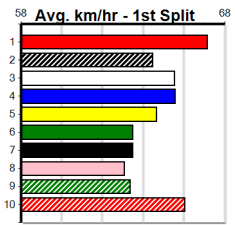

ONE MORE RACE TO GO

Distance: 390m, Race Type: Grade 5, Total Prizemoney: $2,925
1st: $1,950, 2nd: $600, 3rd: $300, 4th: $75

12

8:37PM

(VIC time)

Watchdog Tips: **0 0 0 0** Bet: **0**