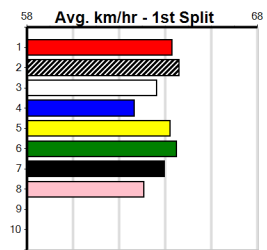

## Warrnambool

TRACK INFO  
Track Circumference: 421m  
Boddy Top Turn: 35m  
Track Width: 67m  
Boddy Home Turn: 35m

MACEY'S BISTRO

Distance: 450m, Race Type: Mixed 6/7, Total Prizemoney: \$2,925
1st: \$1,950, 2nd: \$600, 3rd: \$300, 4th: \$75