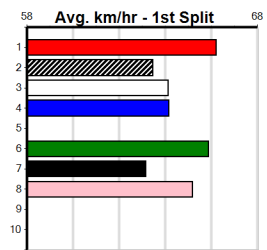

Distance: 450m, Race Type: Grade 5, Total Prizemoney: $2,925
1st: $1,950, 2nd: $600, 3rd: $300, 4th: $75

Watchdog Tips:

Bet:

Form Box	Wgt	Dist	Track	Date	Time	BON	Margin	1st/2nd (Time)	PIR	Checked	Comment	WR	Split 1	S/P	Grade

1

BRUTALITY [5]
WBK Bitch **May-22** **Sire: FERNANDO BALE** **Dam: ZIPPING TIFFANY**
Owner(s): THE SIP (SYN), J Harradine, T Redmond, W Vassallo **Trainer: Garry George (Beulah)**
Winning Distances: < 300m (0) 300 - 399m (1) 400 - 499m (4) 500 - 599m (0) 600 - 699m (0) > 700m (0)
Winning Weights: 26.5(1) 26.6(1) 27.3(2) 27.5(1)

6th (3)	26.9	450	WBL	R8	04-Dec-24	25.58	24.92	4.75L PAW ZELINI (25.25)	Q/443	.	.	.	6.59	$26.00	X45
6th (1)	27.3	390	WBL	R11	19-Dec-24	22.75	21.82	9.50L MIKE ANGELO ZEAL (22.11)	M/55	.	.	.	8.83	$3.90	5
6th (5)	27.3	390	SHP	R13	30-Dec-24	22.48	21.71	6.00L QUEBEC BALE (22.09)	M/56	.	.	.	8.57	$9.80	5
7th (6)	27.3	425	BEN	R9	03-Jan-25	24.59	23.56	11.00 SHE'S RELOADED (23.86)	M/666	.	.	.	6.64	$7.00	5
4th (6)	27.4	390	WBL	R13	30-Jan-25	22.58	22.03	3.00L NICE ONE TOM (22.38)	S/34	.	.	.	8.83	$10.70	5
4th (8)	27.6	410	HOR	R11	07-Feb-25	23.76	23.09	8.50L DESCRIPTION (23.18)	M/32	.	.	.	11.05	$21.80	X34
6th (7)	27.5	410	HOR	R10	14-Feb-25	23.82	23.08	9.50L CORTEZ BALE (23.17)	S/66	.	SW	.	10.58	$49.20	X34
4th (8)	27.2	410	HOR	R11	28-Feb-25	23.61	22.89	11.00 THIRTY SECONDS (22.89)	S/44	.	.	.	10.57	$24.10	X45

Last 3 wins NOT included above

1st (5)	27.3	390	WBL	R2	28-Mar-24	22.70	22.03	0.75L IDYLLIC TOBY (22.75)	M/31	.	.	.	8.81	$9.90	X67
1st (3)	26.5	410	HOR	R5	09-Nov-24	23.38	22.98	0.50L TALKIN' BLUEY (23.40)	Q/13	.	.	.	10.30	$5.50	5
1st (5)	26.6	410	HOR	R5	12-Nov-24	23.34	22.95	0.50L GAS LANTERN (23.37)	M/43	.	.	.	10.40	$6.80	5

Box History

Box	1st	2nd	3rd	4th	5th	6th	7th	8th
1	1	1	2					
2	1			1	1	1		
3	1				1	1		
4			1					
5	2	1				1		
6				1				1
7			1			1		
8	1	1	1	3	1			

Prize Best Starts Trk/Dts APM: $12845.00, 25.48(2)-21/11/24, 27-5-3-5, 2-0-0-0, 3483