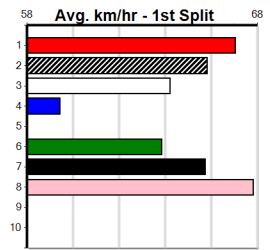

EDWARDS ELECTRICAL

Distance: 450m, Race Type: Grade 5, Total Prizemoney: $2,925
1st: $1,950, 2nd: $600, 3rd: $300, 4th: $75

Watchdog Tips:

Bet:

Table with columns: Form Box, Wgt, Dist, Track, Date, Time, BON, Margin, 1st/2nd (Time), PIR, Checked, Comment, W/R, Split 1, S/P, Grade

REMARLI [5]
BK Bitch Aug-21 Sire: MEPUNGA BLAZER Dam: MA MA KEOGH
Owner(s): T Keogh
Trainer: Ashley Mcdowall (Nullawarre)
Winning Distances: < 300m (0) 300 - 399m (3) 400 - 499m (2) 500 - 599m (0) 600 - 699m (0) > 700m (0)
Winning Weights: 27.2(1) 27.4(1) 27.5(1) 27.7(1) 28.0(1)
Last 3 wins NOT included above

Box History table for REMARLI [5] and Prize Best Starts Trk/Dts APM summary.

PAW BERRY (NSW)[5]
BEF Bitch Dec-22 Sire: BERNARDO Dam: HADARAH BALE
Owner(s): B Wheeler
Trainer: Mark Delbridge (Balliang)
Winning Distances: < 300m (0) 300 - 399m (0) 400 - 499m (3) 500 - 599m (1) 600 - 699m (0) > 700m (0)
Winning Weights: 28.4(2) 28.8(2)
Last 3 wins NOT included above

Box History table for PAW BERRY (NSW)[5] and Prize Best Starts Trk/Dts APM summary.

PAW WINCEY (NSW)[5]
BK Bitch Dec-22 Sire: BERNARDO Dam: DYNA HARPA
Owner(s): B Wheeler
Trainer: Mark Delbridge (Balliang)
Winning Distances: < 300m (0) 300 - 399m (1) 400 - 499m (4) 500 - 599m (0) 600 - 699m (0) > 700m (0)
Winning Weights: 28.8(1) 29.0(1) 29.4(2) 29.5(1)
Last 3 wins NOT included above

Box History table for PAW WINCEY (NSW)[5] and Prize Best Starts Trk/Dts APM summary.

HURRICANE BERT [5]
RF Dog Nov-22 Sire: ASTON RUPEE Dam: MEPUNGA BELLA
Owner(s): H Haberfield
Trainer: Shaun Coulson (Balliang)
Winning Distances: < 300m (0) 300 - 399m (0) 400 - 499m (4) 500 - 599m (0) 600 - 699m (0) > 700m (0)
Winning Weights: 34.2(1) 34.5(1) 35.0(1) 35.2(1)
Last 3 wins NOT included above

Box History table for HURRICANE BERT [5] and Prize Best Starts Trk/Dts APM summary.

*** VACANT BOX ***
Owner(s):
Sire: Dam:
Trainer:
Winning Distances: < 300m (0) 300 - 399m (0) 400 - 499m (0) 500 - 599m (0) 600 - 699m (0) > 700m (0)
Winning Weights:

Box History