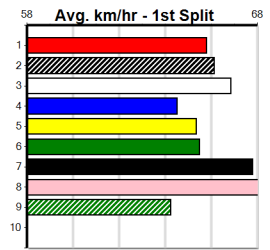

Prize Best Starts Trk/Dts APM: \$9230.00 FSH 22.22(6)-11/3/24 60-4-9-10 22-1-2-4 2987

6

7

8

9

10

PADDY WANTS PATS DAMSELS DASH

Distance: 390m, Race Type: Grade 5, Total Prizemoney: \$2,925
1st: \$1,950, 2nd: \$600, 3rd: \$300, 4th: \$75