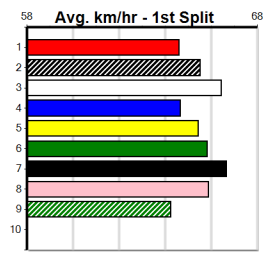

BROAD TREE CARE DAMSELS DASH

Distance: 390m, Race Type: Grade 5, Total Prizemoney: $2,925
1st: $1,950, 2nd: $600, 3rd: $300, 4th: $75

Watchdog Tips: [ ] [ ] [ ] [ ] Bet: [ ]

Form Box Wgt Dist Track Date Time BON Margin 1st/2nd (Time) PIR Checked Comment W/R Split 1 S/P Grade

DASH OF SALLY [5]
BK Bitch Apr-21 Sire: BERNARDO Dam: BETHANY ROSE
Owner(s): Friday Lunch (SYN), J Flood, B Howard, A Sherriff, D Thomas
Trainer: Melissa Docking (Red Cliffs)
Winning Distances: < 300m (0) 300 - 399m (1) 400 - 499m (6) 500 - 599m (0) 600 - 699m (0) > 700m (0)
Winning Weights: 28.0(1) 28.6(1) 28.7(1) 29.0(1) 29.3(1) 29.4(1) 29.6(1)
6th (3) 29.5 410 HOR R7 08-Oct-24 23.72 23.26 7.00L LIGHTNING JEDDA (23.26) M/54 . . . 10.42 $85.70 FFA
4th (1) 29.4 410 HOR R4 15-Oct-24 23.83 22.86 5.50L NUMEROUS (23.47) M/66 . . . 10.86 $3.70 5
4th (5) 29.4 410 HOR R11 22-Oct-24 23.74 22.99 2.50L SUGAR BOWL ROSE (23.56) M/45 . . . 10.52 $26.30 5
2nd (4) 29.3 450 BAL R12 06-Nov-24 25.64 25.30 2.00L OPRAH BALE (25.50) M/222 . . . 6.64 $44.40 5
3rd (2) 29.6 410 HOR R9 12-Nov-24 23.56 22.95 9.00L DYNAMITE DOUG (22.95) M/33 . SW . 10.59 $11.70 5NP
8th (7) 29.5 450 BAL R9 20-Nov-24 26.04 25.27 12.00 BRUCE'S SHOUT (25.27) M/778 . . . 6.76 $57.30 5
8th (4) 29.2 410 HOR R12 03-Dec-24 24.15 23.06 12.00 ORIENTAL OPHELIA (23.38) M/78 . . . 10.74 $12.20 5
1st (7) 29.6 410 HOR R11 18-Feb-25 23.58 22.87 2.00L SLEEK BLAZER (23.71) Q/11 . . . 10.28 $20.90 5
Last 3 wins NOT included above
1st (1) 29.0 410 HOR R5 09-Apr-24 23.50 23.26 1.25L RUBY'S DESIRE (23.59) Q/22 . . . 10.30 $6.50 5
1st (2) 29.3 410 HOR R7 09-Jul-24 23.61 22.97 2.25L VINNY DEWALT (23.77) Q/11 . . . 10.37 $2.80 5
1st (8) 29.4 410 HOR R12 17-Sep-24 23.72 23.11 1.00L GYPSY ORDAIN (23.78) M/25 . . . 10.51 $3.00 5

Box History
Bx 1st 2nd 3rd 4th 5th 6th 7th 8th
1 3 3 2 1 2 1 1 1
2 1 2 2 2 1 1 1
3 3 1 1 1 1
4 3 3 1 2 2 4 2
5 1 1 3 2 1 2 1
6 3 1 1 2
7 1 2 2
8 1 1 1 1 1 1
Prize Best $26230.00
Starts 22.70(5)-19/1/23
Trk/Dts 74-7-14-12
APM 2-1-0-0 4914

PAW QUANDA (NSW)[5]
BD Bitch Feb-23 Sire: JACKSLITTLETHING Dam: IDRIA BALE
Owner(s): B Wheeler
Trainer: Robert Camilleri (Lara)
Winning Distances: < 300m (0) 300 - 399m (1) 400 - 499m (2) 500 - 599m (0) 600 - 699m (0) > 700m (0)
Winning Weights: 26.0(1) 26.4(1) 27.1(1)
5th (2) 26.8 390 WBL R2 21-Nov-24 22.88 21.81 8.50L GINA RHODE (22.29) M/64 . . . 8.97 $5.40 M
2nd (4) 27.0 350 HVL R1 29-Nov-24 19.94 19.46 4.00L NO WORDS (19.67) M/2 . . . 6.68 $3.30 T3-M
1st (7) 27.1 390 SHP R2 05-Dec-24 22.69 22.18 4.00L MISS BARBIE (22.97) Q/11 . . . 8.61 $2.00 T3-M
5th (2) 27.2 390 BAL R11 13-Dec-24 22.62 22.19 5.00L JUMBUK QUEEN (22.27) M/45 . . . 8.57 $14.00 7
3rd (5) 27.0 435 SLE R3 18-Dec-24 24.84 24.38 6.00L HOLLY ROSE (24.43) M/333 . . . 5.35 $5.30 T3-7
4th (4) 26.6 390 WBL R9 28-Dec-24 22.55 22.02 7.50L SHAKE THE DUST (22.03) M/44 . . . 8.90 $22.10 X67
1st (7) 26.0 450 WBL R6 13-Jan-25 25.57 25.57 1.00L GRAVY GIRL (25.63) Q/111 . . . 6.62 $4.10 X67
1st (5) 26.4 410 HOR R3 28-Jan-25 23.55 22.92 1.00L MANDOLIN STORM (23.61) M/44 . . . 10.53 $2.50 X67
Last 3 wins NOT included above

Box History
Bx 1st 2nd 3rd 4th 5th 6th 7th 8th
1 2 2
2 2 2
3 1 1 1
4 1 1 1
5 1 1 1
6 2 1
7 2 1
8 1 1 1
Prize Best $5185.00
Starts 22.55(4)-28/12/24
Trk/Dts 9-3-1-1
APM 2-0-0-0 3701