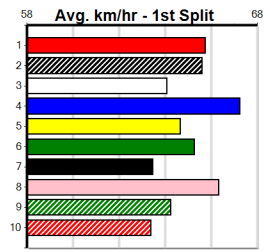

SPORTSBET SET A DEPOSIT LIMIT

9

7:37PM

(VIC time)

Distance: 390m, Race Type: Mixed 4/5, Total Prizemoney: $3,360
1st: $2,250, 2nd: $690, 3rd: $345, 4th: $75

Watchdog Tips:

Bet:

Form	Box	Wgt	Dist	Track	Date	Time	BON	Margin	1st/2nd (Time)	PIR	Checked	Comment	WR	Split 1	S/P	Grade

MOTOR HEAD MAXIM [4]

BK Dog Feb-21 Sire: AZKABAN Dam: STYLISH BREE
Owner(s): D Keane
Trainer: Danielle Keane (Koroit)
Winning Distances: < 300m (0) 300 - 399m (7) 400 - 499m (1) 500 - 599m (0) 600 - 699m (0) > 700m (0)
Winning Weights: 30.3(1) 30.7(1) 30.9(1) 31.1(1) 32.9(3) 33.0(1)

1st (2)	31.1	390	WBL	R13	09-Jan-25	22.19	21.75	2.00L	ASTON REIMS (22.32)	M/11	.	.	.	8.71	$9.20	5
6th (8)	31.3	390	WBL	R10	16-Jan-25	22.38	21.83	8.00L	AUGUSTUS FINCH (21.83)	M/86	.	.	.	8.91	$53.50	X45
5th (2)	31.2	390	WBL	R6	23-Jan-25	22.41	21.97	5.50L	SHOW CAUSE (22.05)	M/87	.	.	.	8.87	$57.20	X34
1st (1)	30.9	390	WBL	R4	30-Jan-25	22.31	22.03	4.50L	GOLDEN BLEND (22.62)	M/11	.	.	.	8.63	$2.60	5
2nd (7)	31.0	390	WBL	R9	06-Feb-25	22.34	21.86	2.00L	ASTON KING (22.20)	M/44	.	.	.	8.73	$29.90	X45
4th (6)	30.9	450	WBL	R7	13-Feb-25	25.81	25.19	8.50L	KRAKEN WHISKY (25.22)	M/787	.	.	.	6.78	$98.60	5
4th (4)	30.7	390	WBL	R11	20-Feb-25	22.55	22.13	3.25L	PAW QUARK (22.33)	M/64	.	.	.	8.83	$36.70	X45
3rd (1)	30.2	390	WBL	R10	27-Feb-25	22.35	21.95	2.50L	VALLETTA DASH (22.18)	M/65	.	.	.	8.85	$21.70	X34

Last 3 wins NOT included above

1st (2)	32.9	390	WBL	R7	12-Dec-23	22.74	22.27	0.50L	STORMIN' FRANK (22.76)	M/32	.	.	.	8.81	$1.80	5
1st (1)	32.9	390	WBL	R7	29-Jan-24	22.38	22.10	1.5L	PURSUIT (22.48)	Q/32	.	V7	.	8.82	$6.10	5
1st (8)	30.7	410	HOR	R12	26-Nov-24	23.18	22.97	1.00L	PAW FABIAN (23.25)	Q/11	.	.	.	10.36	$9.30	5

Box History

Bx	1st	2nd	3rd	4th	5th	6th	7th	8th
1	2	5	3				1	1
2	2	3	2	2	1			2
3			1	2	1			1
4	1	3	1	3	3	2		1
5		2		2	2			5
6	2	1	1	6	1	3		
7		5		1	3	2		1
8	1	2	1	1	1	3		1

Prize Best Starts Trk/Dts APM

Prize	$26455.00
Best Starts	22.19(2)-9/1/25
Trk/Dts	94-8-21-9
APM	53-7-14-4
	7281