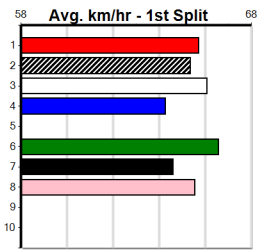

HAPPY BIRTHDAY KEV

Distance: 450m, Race Type: Grade 6, Total Prizemoney: $2,925
1st: $1,950, 2nd: $600, 3rd: $300, 4th: $75

Watchdog Tips: [ ] [ ] [ ] [ ] [ ] Bet: [ ]

Form Box Wgt Dist Track Date Time BON Margin 1st/2nd (Time) PIR Checked Comment WR Split 1 S/P Grade

ULTIMATE BLEND [6]
BK Bitch Apr-23 Sire: AUSSIE INFRARED Dam: FRANK'S GIRL
Owner(s): S Philp
Trainer: Deb Carr (Miniera)
Winning Distances: < 300m (0) 300 - 399m (0) 400 - 499m (2) 500 - 599m (0) 600 - 699m (0) > 700m (0)
Winning Weights: 25.4(1) 26.1(1)
Race results table with columns for rank, weight, track, date, time, odds, etc.

PAW XABIA (NSW)[6]
BK Bitch Mar-23 Sire: TIGGERLONG TONK Dam: DYNA ZESTY
Owner(s): B Wheeler
Trainer: Daniel Gibbons (Avalon)
Winning Distances: < 300m (0) 300 - 399m (0) 400 - 499m (2) 500 - 599m (0) 600 - 699m (0) > 700m (0)
Winning Weights: 27.9(1) 28.6(1)
Race results table with columns for rank, weight, track, date, time, odds, etc.

ASTON DARWIN [6] Biks
BK Dog Jun-22 Sire: ASTON RUPEE Dam: ASTON OPAL
Owner(s): R Borda
Trainer: Aimee Drew (Winslow)
Winning Distances: < 300m (0) 300 - 399m (1) 400 - 499m (1) 500 - 599m (0) 600 - 699m (0) > 700m (0)
Winning Weights: 31.3(1) 31.6(1)
Race results table with columns for rank, weight, track, date, time, odds, etc.

ALL GOLD [6]
F Dog Apr-22 Sire: AUSSIE INFRARED Dam: JUSTIFY
Owner(s): D Baker
Trainer: Garry George (Beulah)
Winning Distances: < 300m (0) 300 - 399m (0) 400 - 499m (3) 500 - 599m (0) 600 - 699m (0) > 700m (0)
Winning Weights: 31.4(1) 31.7(1) 32.6(1)
Race results table with columns for rank, weight, track, date, time, odds, etc.

*** VACANT BOX ***
Sire: Dam:
Owner(s):
Trainer:
Winning Distances: < 300m (0) 300 - 399m (0) 400 - 499m (0) 500 - 599m (0) 600 - 699m (0) > 700m (0)
Winning Weights:

1

2

3

4

5