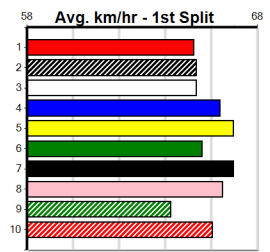

WARRNAMBOOL RACE 13

Distance: 390m, Race Type: Grade 5, Total Prizemoney: $2,925
1st: $1,950, 2nd: $600, 3rd: $300, 4th: $75

Watchdog Tips:

Bet:

Form Box Wgt Dist Track Date Time BON Margin 1st/2nd (Time) PIR Checked Comment WR Split 1 S/P Grade

TRICKY RIDDLES [5]
BK Dog Nov-21 Sire: HARD STYLE RICO Dam: TRIXTA ROX
Owner(s): MCKAY FAMILY (SYN), N Mckay, N Mckay, D Mckay
Trainer: Daniel Mckay (Toolleen)
Winning Distances: < 300m (0) 300 - 399m (8) 400 - 499m (5) 500 - 599m (0) 600 - 699m (0) > 700m (0)
Winning Weights: 31.1(1) 31.9(1) 32.1(1) 32.2(2) 32.3(3) 32.4(2) 32.5(1) 32.6(2)
1st (1) 32.3 400 WAG R3 20-Dec-24 22.69 22.69 1.5L MATES GULLY (22.80) . $4.20 NG
2nd (6) 32.2 320 WAG R8 27-Dec-24 18.33 18.18 0.50L SO DELIRIOUS (18.30) . $7.50 NG
6th (6) 32.5 440 GBN R9 03-Jan-25 25.35 24.64 7.50L SLOY WAVE (24.83) 3436 3436 . $3.60 5H
5th (8) 32.4 350 GBN R5 10-Jan-25 19.96 19.71 3.5L DANIKA VELLA (19.71) 235 235 . $8.00 NG
3rd (4) 32.6 440 GBN R10 17-Jan-25 25.00 24.54 6.50L FUSION MINT (24.54) 2223 2223 . $9.00 5
1st (1) 32.6 390 SHP R7 27-Jan-25 22.24 22.23 2.00L SPRING WATCH (22.37) Q/11 . SW . 8.44 $6.50 5
7th (6) 32.4 330 TEM R5 05-Feb-25 19.22 18.48 11.00 PIGEON'S DESIRE (18.48) . $8.00 NG
4th (3) 32.2 350 GBN R4 18-Feb-25 20.18 19.61 8.50L FORTIFIED (19.61) 334 334 . $6.00 NG
Last 3 wins NOT included above
1st (7) 32.2 330 TEM R4 28-Aug-24 18.85 18.83 1.00L TALAKAI (18.92) . $5.00 X45
1st (4) 32.3 330 TEM R6 04-Sep-24 18.57 18.56 1.75L PIGEON'S DESIRE (18.69) . $8.00 NG
1st (2) 32.1 400 WAG R6 22-Nov-24 22.94 22.94 0.75L SEVEN INN (22.98) . $5.50 X45

CRUSH YOUR RUSH (NSW)[5]
BD Dog Nov-21 Sire: FERAL FRANKY Dam: EURO MARSH
Owner(s): M Crowe
Trainer: Gavin Gledhill (Coomboona)
Winning Distances: < 300m (0) 300 - 399m (3) 400 - 499m (8) 500 - 599m (0) 600 - 699m (0) > 700m (0)
Winning Weights: 32.6(1) 33.0(1) 33.1(1) 33.3(1) 33.4(1) 33.6(1) 33.7(1) 34.1(2) 34.2(1) 34.3(1)
1st (8) 33.7 425 BEN R11 13-Dec-24 23.92 23.66 2.50L PAW MANTRA (24.09) M/431 . . 6.61 $5.40 5
7th (5) 33.7 390 WBL R10 19-Dec-24 22.65 21.82 12.00 LIGHTNING RANGE (21.82) M/57 . . 8.82 $3.60 X45
2nd (6) 32.9 395 MBR R1 05-Jan-25 22.36 22.21 2.00L LONG HAUL (22.21) . . 4.99 $13.00 O
7th (6) 32.9 395 MBR R8 12-Jan-25 22.66 22.04 9.00L LONG HAUL (22.04) . . 5.09 $19.00 O
3rd (6) 33.3 500 BEN R6 17-Jan-25 29.20 28.24 14.00 AWESOME AVENGER (28.24) M/567 . . W 6.68 $22.50 X45
7th (8) 32.9 390 SHP R8 01-Feb-25 22.08 21.81 4.00L CHESTER KEEPING (21.81) M/22 . . 8.50 $2.80 X45
3rd (8) 33.4 300 HVL R3 23-Feb-25 16.62 16.30 0.50L MINH GEORGY (16.58) Q/2 . . 3.97 $1.50 5
7th (4) 33.4 425 BEN R9 28-Feb-25 24.25 23.87 3.5L CHESTER KEEPING (24.01) M/888 . . 6.81 $19.90 X45
Last 3 wins NOT included above
1st (6) 32.6 450 SHP R6 26-Aug-24 25.74 25.36 0.50L RAPIDFIRE SERENA (25.76) M/221 . . 6.79 $2.10 5
1st (7) 33.1 390 BHL R3 04-Sep-24 21.99 21.89 7.00L NOCTILUCENT (22.45) M/11 . SW . 8.50 $9.20 5
1st (3) 33.3 410 HOR R3 10-Sep-24 23.40 22.93 0.10L TOMMY'S HITMAN (23.41) M/44 . SW . 10.74 $2.30 5