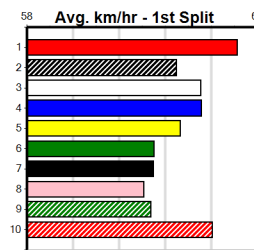

ONE MORE RACE TO GO

Distance: 390m, Race Type: Grade 5, Total Prizemoney: $2,925
1st: $1,950, 2nd: $600, 3rd: $300, 4th: $75

Watchdog Tips: [ ] [ ] [ ] [ ] Bet: [ ]

Form Box Wgt Dist Track Date Time BON Margin 1st/2nd (Time) PIR Checked Comment W/R Split 1 S/P Grade

MEMORIES OF ROSE [5]
BK Bitch Mar-23 Sire: FERNANDO BALE Dam: NOVA WILLOW
Owner(s): DOM AND JOE (SYN), D Napoli, J Mifsud
Winning Distances: < 300m (0) 300 - 399m (3) 400 - 499m (0) 500 - 599m (0) 600 - 699m (0) > 700m (0)
Winning Weights: 25.1(1) 25.2(2)
8th (2) 25.5 390 WBL R10 20-Jan-25 23.11 22.29 12.00 ASTON TAFARI (22.29) M/58 . . . 8.93 $2.20 X67
6th (7) 25.5 390 WBL R3 27-Jan-25 22.86 22.29 5.50L ASTON KATY (22.48) M/35 . . . W 8.85 $2.70 7
1st (8) 25.2 390 WBL R10 03-Feb-25 22.47 22.16 3.75L ASTON SOVEREIGN (22.72) M/11 . . . SW . 8.66 $2.30 X67
1st (4) 25.1 390 WBL R5 10-Feb-25 22.34 22.04 3.00L MYOLA THALIA (22.55) M/11 . . . . 8.58 $2.80 6G
4th (2) 25.2 300 HVL R9 12-Feb-25 17.19 16.75 3.5L ROSE OPAL (16.95) M/5 . . . . 4.07 $2.30 6G
2nd (3) 25.3 390 WBL R10 17-Feb-25 22.38 22.12 2.75L LEONARDO ZEAL (22.19) Q/22 . . . . 8.68 $3.70 5
6th (5) 25.2 300 HVL R3 23-Feb-25 16.88 16.30 4.25L MINH GEORGY (16.58) M/5 . . . . 4.00 $52.50 5
8th (1) 24.9 390 WBL R11 27-Feb-25 23.04 21.95 15.00 KENSINGTON FLYER (22.04) Q/28 . . . . 8.78 $18.20 5
Last 3 wins NOT included above
1st (1) 25.2 390 WBL R1 13-Jan-25 22.39 22.26 3.00L FENELLA (22.59) Q/11 . . . SW . 8.55 $2.70 M

Trainer: Robert Camilleri (Lara)
Box History
Bx 1st 2nd 3rd 4th 5th 6th 7th 8th
1 1 1 1 1 1 1 1
2 1 1 1 1 1 1 1
3 1 1 1 1 1 1 1
4 1 1 1 1 1 1 1
5 1 1 1 1 1 1 1
6 1 1 1 1 1 1 1
7 1 1 1 1 1 1 1
8 1 1 1 1 1 1 1
Prize Best $3630.00
Starts 22.34(4)-10/2/25
Trk/Dts 13-3-1-1
APM 8-3-1-0 3326

GYPSY ORDAIN [5]
BK Dog May-21 Sire: AUSSIE INFRARED Dam: DYNA GYPSY
Owner(s): HPJK (SYN), M Papst, J Eagles
Winning Distances: < 300m (0) 300 - 399m (1) 400 - 499m (3) 500 - 599m (0) 600 - 699m (0) > 700m (0)
Winning Weights: 32.5(1) 33.0(1) 33.5(1) 34.0(1)
2nd (1) 34.2 410 HOR R5 13-Dec-24 23.63 23.27 1.00L CIRCLE THE SPACE (23.57) M/22 . . . . 10.55 $2.80 5
4th (8) 33.9 390 WBL R13 19-Dec-24 22.56 21.82 4.00L HENRY BALE (22.30) S/87 . . . . 8.99 $17.50 5
3rd (3) 34.3 410 HOR R11 23-Dec-24 23.64 23.13 2.75L VELUZA BALE (23.46) M/43 . . . . 10.58 $16.30 5
T (8) 33.9 410 HOR R3 31-Dec-24 0.00 23.29 . BIG BUCKETS (23.37) S/66 . . . V7 . 11.48 $26.30 5
7th (4) 33.6 410 HOR R12 28-Jan-25 25.16 22.92 27.00 MORE WINE PLEASE (23.34) M/78 . . . . 11.94 $31.60 5
7th (7) 33.8 410 HOR R5 07-Feb-25 23.97 23.09 9.50L IDRON BALE (23.31) S/87 . . . . 5.61 $87.20 5
1st (1) 34.0 410 HOR R12 14-Feb-25 23.40 23.08 6.00L MAC AND CHEESE (23.81) Q/21 . . . . 10.44 $39.60 5
5th (8) 33.9 410 HOR R5 25-Feb-25 23.94 22.99 14.00 DOONGALLA JESSIE (22.99) S/66 . . . . 10.81 $25.50 RWH
Last 3 wins NOT included above
1st (2) 33.5 460 GEL R4 02-May-23 26.14 25.85 2.25L RAVEN QUAIL (26.30) M/111 . . . . 6.74 $1.70 M
1st (2) 32.5 390 WBL R9 13-Nov-23 22.62 22.35 0.50L BLITZ (22.64) S/22 . . . . 8.93 $11.20 7
1st (4) 33.0 410 HOR R10 27-Aug-24 23.59 23.09 2.25L PAW PAVLOV (23.73) M/33 . . . V7 . 10.76 $17.90 RW