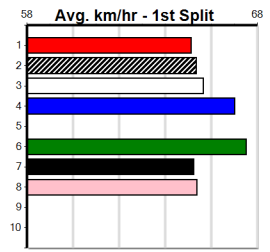

MATKO HIRE

Distance: 450m, Race Type: Mixed 4/5, Total Prizemoney: $3,360
1st: $2,250, 2nd: $690, 3rd: $345, 4th: $75

Watchdog Tips:

Bet:

Table with columns: Form Box, Wgt, Dist, Track, Date, Time, BON, Margin, 1st/2nd (Time), PIR, Checked, Comment, WR, Split 1, S/P, Grade

MORaine sofia [5]
WBD Bitch Jul-21
Sire: FULLY LOADED Dam: MORaine ROSIE
Trainer: Glenn Judd (Noorat)
Winning Distances: < 300m (0) 300 - 399m (3) 400 - 499m (5) 500 - 599m (1) 600 - 699m (0) > 700m (0)
Winning Weights: 27.9(1) 28.3(1) 28.6(1) 28.7(1) 28.9(1) 29.0(1) 29.1(1) 29.4(2)
Box History table and Prize Best Starts Trk/Dts APM

MARais BAle (NSW)[5]
BD Bitch May-22
Sire: CHRISTO BAle Dam: HAE ALLEN
Trainer: Rebecca Gibbons (Avalon)
Winning Distances: < 300m (0) 300 - 399m (1) 400 - 499m (5) 500 - 599m (2) 600 - 699m (0) > 700m (0)
Winning Weights: 26.2(1) 26.6(1) 26.7(1) 26.8(1) 28.4(1) 28.5(3)
Box History table and Prize Best Starts Trk/Dts APM

ZYgon BAle (NSW)[5]
BEBD Dog Dec-21
Sire: FERAl FRAnKY Dam: ZELZER ALLEN
Trainer: Robert Camilleri (Lara)
Winning Distances: < 300m (0) 300 - 399m (0) 400 - 499m (4) 500 - 599m (7) 600 - 699m (0) > 700m (0)
Winning Weights: 34.4(1) 34.8(1) 35.0(2) 35.1(1) 35.2(2) 35.3(2) 35.7(1) 35.8(1)
Box History table and Prize Best Starts Trk/Dts APM

PAW XENa (NSW)[5]
BK Bitch Dec-22
Sire: BERNARDO Dam: DYNA HARPA
Trainer: Mark Delbridge (Balliang)
Winning Distances: < 300m (0) 300 - 399m (3) 400 - 499m (7) 500 - 599m (0) 600 - 699m (0) > 700m (0)
Winning Weights: 26.3(1) 26.7(1) 27.0(5) 27.1(1) 27.2(2)
Box History table and Prize Best Starts Trk/Dts APM

*** VACANT BOX ***
Sire: Dam:
Trainer:
Winning Distances: < 300m (0) 300 - 399m (0) 400 - 499m (0) 500 - 599m (0) 600 - 699m (0) > 700m (0)
Winning Weights:
Box History

1

2

3

4

5