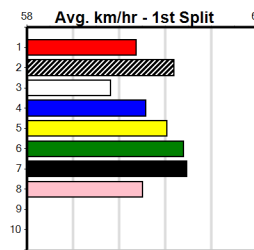

GRV DISTANCE RACING (0-4 WINS)

Distance: 650m, Race Type: Restricted Win, Total Prizemoney: $3,940
1st: $2,640, 2nd: $815, 3rd: $410, 4th: $75

Watchdog Tips:

Bet:

Form Box Wgt Dist Track Date Time BON Margin 1st/2nd (Time) PIR Checked Comment WR Split 1 S/P Grade

STATUE OF TIME [5]
BK Dog Feb-23 Sire: ASTON FASTNET Dam: PRETTY MUCH
Owner(s): K Iles
Trainer: Peter Inguanti (Camperdown)
Winning Distances: < 300m (0) 300 - 399m (0) 400 - 499m (3) 500 - 599m (0) 600 - 699m (0) > 700m (0)
Winning Weights: 34.4(1) 34.8(1) 35.3(1)
Box History table and Prize Best Starts table included.

REGAL BARRY [5]
BK Dog Apr-22 Sire: SH AVATAR Dam: SETTLED
Owner(s): S Hamilton
Trainer: Sheldon Hamilton (Smythes Cree)
Winning Distances: < 300m (0) 300 - 399m (0) 400 - 499m (0) 500 - 599m (3) 600 - 699m (0) > 700m (1)
Winning Weights: 35.2(1) 37.3(1) 37.5(1) 37.6(1)
Box History table and Prize Best Starts table included.

OUTSIDES [6]
RBD Dog Apr-23 Sire: AUSSIE INFRARED Dam: FRANK'S GIRL
Owner(s): Thank frank (SYN), P Mcdowall, G Skene, B Skene, B Hoy
Trainer: Matthew Lanigan (Rowsley)
Winning Distances: < 300m (0) 300 - 399m (0) 400 - 499m (0) 500 - 599m (1) 600 - 699m (1) > 700m (0)
Winning Weights: 29.3(1) 29.4(1)
Box History table and Prize Best Starts table included.

MORAINE WALLY [6]
BK Dog Jan-23 Sire: KOBLENZ Dam: MORAINE COCO
Owner(s): MORAINE (SYN), G Judd, S Judd
Trainer: Peter Fulton (Ecklin South)
Winning Distances: < 300m (0) 300 - 399m (0) 400 - 499m (0) 500 - 599m (2) 600 - 699m (0) > 700m (0)
Winning Weights: 33.0(1) 33.4(1)
Box History table and Prize Best Starts table included.

IF ONLY (QLD)[5]
BK Bitch Feb-22 Sire: FERNANDO BALE Dam: SEQUANA
Owner(s): J Galea
Trainer: Robert Camilleri (Lara)
Winning Distances: < 300m (0) 300 - 399m (0) 400 - 499m (0) 500 - 599m (3) 600 - 699m (1) > 700m (0)
Winning Weights: 25.8(1) 25.9(1) 26.0(2)
Box History table and Prize Best Starts table included.