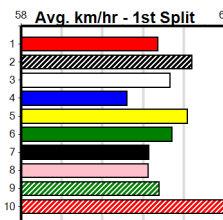

Healesville

5

11:52AM

(VIC time)

JASON McKEOWN PHOTOGRAPHY

Distance: 350m, Race Type: Grade 5 T3, Total Prizemoney: \$1,530

1st: \$1,000, 2nd: \$320, 3rd: \$160, 4th: \$50

Watchdog Tips: 0 0 0 0 Bet: .