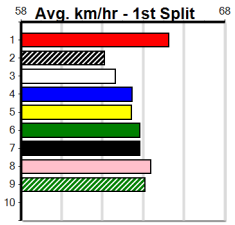

OUTER EAST FOOTBALL NETBALL COMP

Distance: 350m, Race Type: Tier 3 - Grade 6, Total Prizemoney: $1,530
1st: $1,000, 2nd: $320, 3rd: $160, 4th: $50

7

12:30PM

(VIC time)

Watchdog Tips: **0 0 0 0** Bet: **0**

Form	Box	Weight	Dist	Track	Date	Time	BON	Margin	1st/2nd (Time)	PIR	Checked	Comment	W/R	Split 1	S/P	Grade

1 REDGUM WARS [6]

BEBD D Dec-22 ASTON RUPEE ALBIES CRUISER

Trainer: Brad Sands (Pakenham)

8th (3)	32.3	450	BAL	R5	10-Feb-25	26.31	25.39	10.00	JUNGLE FIREBALL (25.65)	M/548	.	.	W	6.79	$3.50	T3-RW
5th (2)	32.7	400	WGL	R4	20-Feb-25	23.46	22.50	7.50	PARUMBA RUMBA (22.94)	M/25	.	.	.	8.50	$5.20	6G
4th (7)	32.4	350	HVL	R7	25-Feb-25	19.72	19.21	2.25	BIG STACKS (19.57)	M/3	.	.	.	6.64	$12.00	6G
2nd (7)	32.5	350	HVL	R7	28-Feb-25	19.63	19.33	0.10	SODA DIESEL (19.63)	M/1	.	.	.	6.62	$3.20	T3-RW

Owner(s): E Sheerin

Winning Boxes

1	2	3	4	5	6	7	8
						1	1
Prize							
Best							
Starts							
Trk/Dst							
APM							

2 MARTIAN [6]

BE D Feb-23 TOMMY SHELBY CATCH

Trainer: Shaun Mifsud (Hernes Oak)

3rd (7)	30.3	300	HVL	R11	27-Dec-24	17.17	16.90	2.75	LSACHIN (16.98)	M/4	.	.	.	4.04	$11.80	T3-6
7th (4)	30.0	460	GEL	R7	31-Dec-24	27.56	25.89	24.00	GRACE'S ENTITY (25.89)	S/677	.	V7	.	6.84	$51.40	X67
4th (8)	29.7	400	GEL	R12	21-Jan-25	23.42	22.66	7.00	LANKY LARRY (22.95)	M/35	.	.	.	8.53	$11.50	X67
8th (7)	30.0	400	WGL	R10	30-Jan-25	23.74	22.75	15.00	PROMISES TO BE (22.75)	M/78	.	.	.	8.62	$14.80	T3-6

Owner(s): SEE THE DREAM (SYN), S Buccilli, B Buccilli

Winning Boxes

1	2	3	4	5	6	7	8
	2						
Prize							
Best							
Starts							
Trk/Dst							
APM							

3 MAURITIAN LUCAS (NSW)[6]

BK D Feb-23 MEPUNGA BLAZER MADE TO SHINE

Trainer: Margery Quick (Haddon)

3rd (7)	30.4	390	WBL	R4	17-Feb-25	22.91	22.12	3.75	LBONDOCKS (22.66)	M/33	.	.	.	8.51	$2.80	7
5th (7)	31.2	300	HVL	R9	21-Feb-25	17.29	16.55	2.75	MAURITIAN NITRO (17.10)	M/5	.	.	.	4.01	$13.20	T3-7
2nd (3)	31.6	300	HVL	R2	28-Feb-25	17.21	16.70	2.75	FEEL THE RAGE (17.02)	M/4	.	.	.	4.02	$10.10	T3-7
1st (2)	31.4	390	BAL	R9	03-Mar-25	22.63	22.20	0.025	LHEY ELLA (22.63)	M/31	.	.	.	8.70	$1.90	T3-7

Owner(s): L Marie

Winning Boxes

1	2	3	4	5	6	7	8
			1				
Prize							
Best							
Starts							
Trk/Dst							
APM							

4 JOLLY ENCOUNTER [6]

BK D Feb-23 CHRISTO BALE CLOSE ENCOUNTER

Trainer: Paul Cusack (Mount Cottrell)

4th (6)	31.2	500	BEN	R7	05-Feb-25	29.01	28.47	8.00	LUTAH ICON (28.47)	M/544	.	.	.	6.82	$8.60	X67
1st (2)	30.5	400	MTG	R11	13-Feb-25	23.74	22.82	3.75	HOTFOOT LUMP (24.01)	0	.	.	.	11.30	$1.45	RW
8th (2)	30.7	350	HVL	R5	23-Feb-25	19.85	18.96	7.50	SILVERTREE BEN (19.35)	M/5	.	.	.	6.62	$63.60	X67
2nd (3)	30.8	500	BEN	R7	26-Feb-25	29.28	28.54	1.5L	HEATHER BALE (29.18)	Q/111	.	.	.	6.72	$23.00	X67

Owner(s): P Cusack

Winning Boxes

1	2	3	4	5	6	7	8
							1
Prize							
Best							
Starts							
Trk/Dst							
APM							

5 MY MATE TRINNY (NSW)[6]

BK B Apr-22 SHIMA SHINE SPRITLEY EBONY

Trainer: Carl Haas (Tynong)

3rd (1)	26.1	390	BAL	R11	08-Feb-25	22.50	22.06	0.50	MORAIINE GRACE (22.48)	Q/21	.	.	.	8.64	$5.20	6G
3rd (3)	26.8	400	WGL	R12	13-Feb-25	23.25	22.79	3.00	MIDNIGHT SHIMMER (23.05)	M/54	.	.	.	8.71	$8.80	T3-6
8th (4)	26.4	400	WGL	R11	18-Feb-25	23.41	22.29	10.00	LELITE INTENTION (22.72)	M/88	.	.	.	9.07	$49.10	X67
6th (7)	26.5	450	BAL	R6	24-Feb-25	26.24	25.45	12.00	BEEN GIFTED (25.45)	M/565	.	.	.	6.75	$32.30	T3-RW

Owner(s): D Jolley

Winning Boxes

1	2	3	4	5	6	7	8
			1	1			
Prize							
Best							
Starts							
Trk/Dst							
APM