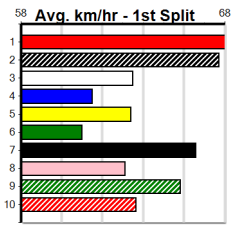

SPORTSBET GO THE BLUE DOG

Distance: 300m, Race Type: Grade 5 T3, Total Prizemoney: $1,530
1st: $1,000, 2nd: $320, 3rd: $160, 4th: $50

12

2:07PM
(VIC time)

Watchdog Tips: **0 0 0 0** Bet: **0**