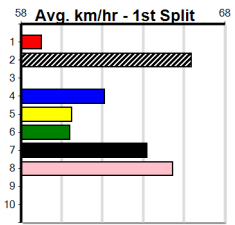

Watchdog Tips:

0 0 0 0

Bet:

Form	Box	Weight	Dist	Track	Date	Time	BON	Margin	1st/2nd (Time)	PIR	Checked	Comment	W/R	Split 1	S/P	Grade

1 POWERFUL RATIO [M]
RF D Aug-23 OUT OF RANGE GOLDEN RATIO
Trainer: Andrew Broadley (Aspendale)
6th (3) 37.3 400 WGL R2 21-Feb-25 24.16 22.66 19.00LIN ONE MOMENT (22.85) M/76 9.04 $11.50 M
5th (5) 37.2 300 HVL R1 04-Mar-25 17.51 16.25 11.00SWEET RETURN (16.77) M/4 4.03 $141.70 M
Owner(s): A Broadley

Winning Boxes							
1	2	3	4	5	6	7	8
Prize							
Best							
Starts							
Trk/Dst							
APM							

2 FROM THE GHETTO [M]
BK D Jan-23 WALK HARD TINK
Trainer: Darrell Saunders (Somerville)
2nd (8) 32.0 515 SAP R4 18-Nov-24 30.36 29.43 14.00PERLE NOIR (29.43) M/4322 5.28 $20.80 MH
2nd (8) 31.9 515 SAP R2 25-Nov-24 29.98 29.49 4.50EXTREME WHEELS (29.67) M/3222 5.15 $13.70 MSF
7th (8) 31.8 515 SAN R3 30-Nov-24 30.65 29.24 13.00NELN DEVERE (29.79) M/5777 5.17 $39.80 MF
2nd (6) 32.6 350 HVL R5 25-Feb-25 19.86 19.21 1.00MISS REBEL (19.79) M/1 6.66 $1.40 M
Owner(s): SAUNDERS CLAN (SYN), D Saunders, B Saunders, W Saunders, G Saunders

Winning Boxes							
1	2	3	4	5	6	7	8
Prize							
Best							
Starts							
Trk/Dst							
APM							

3 REIKO BENNY [M]
BK D Apr-23 FABREGAS REIKO MARTINI
Trainer: Kathrynne Tabb (Lara)
6th (2) 35.2 300 HVL R1 16-Feb-25 17.34 16.48 6.00LMADE UP STORIES (16.94) S/6 4.22 $21.50 M
3rd (2) 35.6 300 HVL R1 23-Feb-25 17.10 16.30 3.25LIMPRESS BUGSY (16.88) S/3 4.02 $4.60 M
3rd (8) 36.1 300 HVL R1 04-Mar-25 17.12 16.25 5.50SWEET RETURN (16.77) M/5 4.05 $7.50 M
Owner(s): J Fry

Winning Boxes							
1	2	3	4	5	6	7	8
Prize							
Best							
Starts							
Trk/Dst							
APM							

4 SUPER SEALANT [M]
RBD D Feb-23 RAZOR'S EDGE SUPER C AZELLE
Trainer: Raymond Farquhar (Eureka)
5th (1) 29.6 390 BAL R9 27-Jan-25 23.35 22.25 16.00LASTON CAPER (22.25) M/35 8.84 $4.90 T3-M
7th (5) 30.0 300 HVL R1 21-Feb-25 17.72 16.55 9.50FEEL THE RAGE (17.08) S/7 4.13 $33.90 T3-M
7th (2) 30.2 300 HVL R2 25-Feb-25 17.48 16.76 6.00LGREEK SNIPER (17.09) S/7 4.19 $23.90 M
6th (2) 30.4 390 BAL R2 03-Mar-25 23.40 22.20 7.50SMOOTH TIGER (22.87) M/32 8.62 $20.20 T3-M
Owner(s): R Farquhar

Winning Boxes							
1	2	3	4	5	6	7	8
Prize							
Best							
Starts							
Trk/Dst							
APM							

5 GO ROCKY GO [M]
BK D Feb-23 ASTON RUPEE FLYRITE
Trainer: Andrea Condon (Hampton Park)
4th (4) 35.6 515 SAP R1 10-Feb-25 31.46 29.48 21.00LDOONGALLA DON (30.00) M/5554 5.47 $26.80 M
8th (7) 35.8 515 SAP R1 17-Feb-25 31.50 29.36 22.00LHANDSOME RATIO (30.03) S/8688 5.40 $49.70 M
7th (8) 35.6 300 HVL R1 28-Feb-25 17.63 16.70 7.50LHANNA'S AVATAR (17.11) M/8 4.27 $21.30 T3-M
Owner(s): V Mardirossian

Winning Boxes							
1	2	3	4	5	6	7	8
Prize							
Best							
Starts							
Trk/Dst							
APM							

6 NORA'S NOVA [M]
F B Sep-22 FERAL FRANKY LADY PANDORA
Trainer: Paul Cusack (Mount Cottrell)
2nd (4) 25.1 500 BEN R1 05-Feb-25 29.10 28.47 6.50LLAMP POST (28.65) S/333 6.99 $20.70 M
2nd (8) 25.2 400 MTG R1 13-Feb-25 23.83 22.82 4.25LCHESY EASY (23.52) M/1137 11.37 $5.50 M
5th (7) 24.9 425 BEN R1 21-Feb-25 25.04 24.24 11.00LBOGAN BEND (24.28) S/665 6.93 $9.20 M
4th (8) 25.0 400 MTG R1 27-Feb-25 23.85 22.95 7.50LCOMPTON TIG (23.33) 444 444 11.37 $2.80 M
Owner(s): P Cusack

Winning Boxes							
1	2	3	4	5	6	7	8
Prize							
Best							
Starts							
Trk/Dst							
APM