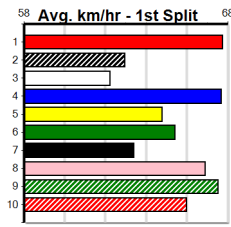

Watchdog Tips: 0 0 0 0 Bet: .