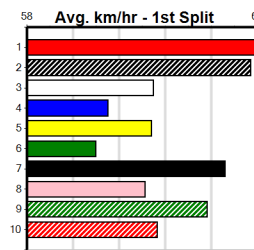

SPORTSBET GO THE BLUE DOG

Distance: 300m, Race Type: Grade 5 T3, Total Prizemoney: $1,530
1st: $1,000, 2nd: $320, 3rd: $160, 4th: $50

Watchdog Tips:

Bet:

Form Box	Wgt	Dist	Track	Date	Time	BON	Margin	1st/2nd (Time)	PIR	Checked	Comment	WR	Split 1	S/P	Grade

1 SONIC SHOCKWAVE [5]

BK Bitch Mar-20 Sire: FERNANDO BALE Dam: PAUA TO AVOID Trainer: Peter Reinders (Coldstream)

Owner(s): P Reinders
Winning Distances: < 300m (0) 300 - 399m (5) 400 - 499m (0) 500 - 599m (0) 600 - 699m (0) > 700m (0)
Winning Weights: 25.0(1) 25.2(2) 25.6(1) 25.9(1)

4th (5)	25.4	300	HVL	R12	04-Oct-24	17.12	16.70	4.50L UNO PEANUT (16.82)	Q/3	.	.	.	4.04	$23.90	T3-5
7th (2)	25.0	300	HVL	R12	11-Oct-24	17.47	16.95	7.50L LITTLE WHIP (16.95)	M/6	.	.	.	4.09	$25.50	T3-5
8th (2)	25.1	350	HVL	R7	25-Oct-24	20.58	19.78	8.50L SAPPHIRE SPEED (20.01)	M/6	.	.	.	6.80	$11.30	T3-5
8th (3)	25.1	300	HVL	R12	01-Nov-24	17.55	16.82	4.50L NO MANNERS (17.24)	S/8	.	.	.	4.17	$40.60	T3-5
7th (5)	24.8	300	HVL	R12	15-Nov-24	17.24	16.86	5.50L OPEN HEAVEN (16.88)	M/1	.	.	.	3.98	$67.10	T3-5
6th (2)	24.8	350	HVL	R9	22-Nov-24	20.08	19.19	7.50L MY BOY TED (19.58)	M/3	.	.	.	6.67	$22.20	T3-5
7th (1)	24.6	350	HVL	R3	29-Nov-24	20.05	19.46	5.00L SAPPHERE SPEED (19.72)	M/3	.	.	.	6.75	$28.90	T3-5
5th (1)	24.7	300	HVL	R4	13-Dec-24	17.47	16.78	3.75L INTER CYBORG (17.22)	M/3	.	.	.	4.06	$73.00	T3-5

Last 3 wins NOT included above

1st (7)	25.2	350	HVL	R7	17-Mar-23	19.66	19.45	1.25L CATCH THE OUTLAW (19.73)	Q/1	.	SW	.	6.54	$4.40	T3-6
1st (2)	25.9	300	HVL	R12	26-May-23	17.17	16.92	0.75L MAJESTIC MOJO (17.23)	M/4	.	.	.	3.97	$1.60	T3-5
1st (2)	25.6	300	HVL	R12	04-Aug-23	17.12	16.69	0.75L ON THE GINS (17.17)	M/4	.	.	.	3.98	$2.40	T3-5

Box History

Bx	1st	2nd	3rd	4th	5th	6th	7th	8th
1	2	1	1	3	2	1		
2	4	1	2	2	1	1	2	1
3	1	2	2	2	2	3	1	
4	4	2	1	2			1	
5	1	1	3		1	2	1	
6	2	5	3	1	1	1	1	1
7	1	1	1	2	4	1		
8	5	1	2		1	2	2	

Prize Best Starts Trk/Dts APM: $15283.57, 16.94(1)-27/1/23, 93-5-17-15, 61-4-12-12, 407