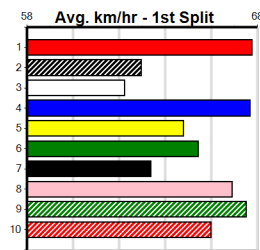

Watchdog Tips:

Bet:

Form Box	Wgt	Dist	Track	Date	Time	BON	Margin	1st/2nd (Time)	PIR	Checked	Comment	WR	Split 1	S/P	Grade

STEFKA [5]
BEF Bitch Nov-21 Sire: FERNANDO BALE Dam: HOT CHARMOLA Trainer: Elise Knott (Carnegie)
Owner(s): E Knott
Winning Distances: < 300m (0) 300 - 399m (3) 400 - 499m (0) 500 - 599m (0) 600 - 699m (0) > 700m (0)
Winning Weights: 23.9(1) 24.3(1) 24.4(1)

8th (7)	25.1	395	TRA	R8	17-Jun-24	22.88	21.97	7.50L SASSY SWAN (22.36)	Q/134	.	.	.	3.70	$10.20	SH
3rd (1)	24.7	300	HVL	R12	01-Jul-24	17.10	16.87	2.25L CYCLONE WILL (16.94)	M/3	.	.	.	3.98	$3.80	T3-5
6th (1)	24.5	350	HVL	R5	05-Jul-24	20.00	19.67	3.5L DESTINI PALADIN (19.76)	M/1	.	.	W	6.66	$3.00	T3-5
ST (-)	24.1	300	HVL		13-Jan-25	17.44		0.01L Trial Cleared	M	.	.		.		ST
4th (3)	24.9	300	HVL	R6	22-Jan-25	17.36	16.88	2.50L BRAEMAR ELSIE (17.20)	M/1	.	.	.	3.95	$3.00	5
4th (1)	24.6	300	HVL	R11	31-Jan-25	17.11	16.68	2.75L MY GIRL RISSA (16.92)	M/1	.	.	VO	3.89	$4.30	T3-5
4th (4)	24.5	300	HVL	R5	18-Feb-25	16.98	16.83	2.25L MR. DAZZLING (16.83)	M/2	.	.	.	3.99	$7.30	5
4th (5)	24.3	300	HVL	R4	21-Feb-25	17.15	16.55	1.75L CLASSIC WYNSTAN (17.04)	Q/1	.	.	.	3.85	$6.30	T3-5

Last 3 wins NOT included above

1st (6)	24.4	300	HVL	R1	17-Oct-23	17.01	16.80	0.75L WICKET MAIDEN (17.05)	M/1	.	.	.	3.85	$5.40	M
1st (7)	24.3	350	TRA	R3	30-Oct-23	19.95	19.87	1.5L SHIMMER SPARKLE (20.05)	M/11	.	.	.	6.59	$2.50	T3-RW
1st (8)	23.9	350	TRA	R10	19-Feb-24	19.87	19.80	1.00L INTER MARY (19.93)	M/11	.	.	SW	6.58	$1.30	T3-RW

Box History

Bx	1st	2nd	3rd	4th	5th	6th	7th	8th
1			1	1				
2		1	1	1				
3				2	1			
4					1			
5						2	1	
6	1			2	1			
7	1	1	2				1	2
8	1	1	1					1

Prize Best Starts Trk/Dts APM $6930.00 16.98(4)-18/2/25 29-3-3-9 10-1-0-2 466