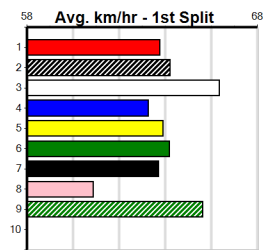

CENTRAL SCAFFOLDS

Distance: 350m, Race Type: Tier 3 - Grade 7, Total Prizemoney: $1,530
1st: $1,000, 2nd: $320, 3rd: $160, 4th: $50

Watchdog Tips:

Bet:

Table with columns: Form Box, Wgt, Dist, Track, Date, Time, BON, Margin, 1st/2nd (Time), PIR, Checked, Comment, W/R, Split 1, S/P, Grade

MIDNIGHT JOSIE [7]
BK Bitch Sep-21 Sire: FERNANDO BALE Dam: MILLETT
Owner(s): J Carr
Trainer: John Carr (Wangaratta)
Winning Distances: < 300m (0) 300 - 399m (1) 400 - 499m (0) 500 - 599m (0) 600 - 699m (0) > 700m (0)
Winning Weights: 27.4(1)
Box History table and Prize Best Starts table included.

SILVER COIN [7]
BK Bitch Mar-23 Sire: ASTON RUPEE Dam: IT'S A BLUSH
Owner(s): J Daffy
Trainer: Joshua Daffy (Hampton Park)
Winning Distances: < 300m (0) 300 - 399m (1) 400 - 499m (0) 500 - 599m (0) 600 - 699m (0) > 700m (0)
Winning Weights: 27.3(1)
Box History table and Prize Best Starts table included.

MS DAISY MIKADO [7]
BK Bitch Jun-22 Sire: SIDESHOW MARJEN Dam: LADY MIKADO
Owner(s): J AND J (SYN), M Barber, P Jones
Trainer: Maria Barber (Hoddles Creek)
Winning Distances: < 300m (0) 300 - 399m (1) 400 - 499m (0) 500 - 599m (0) 600 - 699m (0) > 700m (0)
Winning Weights: 30.2(1)
Box History table and Prize Best Starts table included.

LIL MISS MERANDA [7]
BK Bitch May-21 Sire: HARD STYLE RICO Dam: GRACE INTENTION
Owner(s): BRIDWOOD (SYN), B Morse, R Hall
Trainer: Barrie Morse (Endeavour Hills)
Winning Distances: < 300m (1) 300 - 399m (0) 400 - 499m (0) 500 - 599m (0) 600 - 699m (0) > 700m (0)
Winning Weights: 28.3(1)
Box History table and Prize Best Starts table included.

SLOW CHEETAH [7]
BK Bitch Apr-22 Sire: BERNARDO Dam: RED HOT TEARS
Owner(s): SAUNDERS CLAN (SYN), D Saunders, B Saunders, W Saunders, G Saunders
Trainer: Darrell Saunders (Somerville)
Winning Distances: < 300m (0) 300 - 399m (0) 400 - 499m (1) 500 - 599m (0) 600 - 699m (0) > 700m (0)
Winning Weights: 29.0(1)
Box History table and Prize Best Starts table included.

1

2

3

4

5