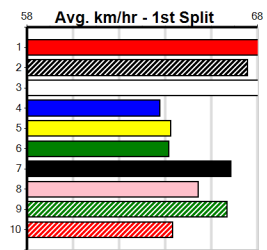

HEALESVILLE FOOTBALL NETBALL CLUB

Distance: 300m, Race Type: Grade 5 T3, Total Prizemoney: $1,530
1st: $1,000, 2nd: $320, 3rd: $160, 4th: $50

Watchdog Tips:

Bet:

Table with columns: Form Box, Wgt, Dist, Track, Date, Time, BON, Margin, 1st/2nd (Time), PIR, Checked, Comment, WR, Split 1, S/P, Grade

DEVINE SAL [5]
BD Bitch Sep-20 Sire: ASTON DEE BEE Dam: ZULU MYSTIQUE
Owner(s): P Martin
Trainer: Paul Martin (Chirnside Park)
Winning Distances: < 300m (0) 300 - 399m (6) 400 - 499m (0) 500 - 599m (0) 600 - 699m (0) > 700m (0)
Winning Weights: 25.6(1) 25.7(1) 26.2(1) 26.5(1) 26.6(1) 26.8(1)
Box History table and Prize Best Starts table included.

DESTINI PALADIN [5]
WBK Dog Sep-21 Sire: DESTINI FIREBALL Dam: DESTINI CATALINA
Owner(s): RIVERWALK (SYN), A Palmer, J Rinaldi, E Rinaldi
Trainer: Paul Ellul (Noble Park North)
Winning Distances: < 300m (0) 300 - 399m (7) 400 - 499m (5) 500 - 599m (1) 600 - 699m (0) > 700m (0)
Winning Weights: 32.7(1) 33.1(1) 33.2(1) 33.4(1) 33.5(1) 33.6(1) 33.7(1) 33.8(1) 34.0(4) 34.2(1)
Box History table and Prize Best Starts table included.

SIDEWINDER [5]
WBK Bitch Jul-20 Sire: AUSSIE INFRARED Dam: SMOOTH MOVING
Owner(s): Dayas Star (SYN), G Ithier, C Ithier
Trainer: Christine Ithier (Springvale South)
Winning Distances: < 300m (0) 300 - 399m (9) 400 - 499m (0) 500 - 599m (0) 600 - 699m (0) > 700m (0)
Winning Weights: 27.6(1) 28.1(1) 29.0(1) 29.6(1) 29.7(1) 30.0(1) 30.2(1) 30.5(1) 31.1(1)
Box History table and Prize Best Starts table included.

BRENDEN [5]
F Dog Mar-22 Sire: FERAL FRANKY Dam: MANNERS MATTER
Owner(s): R Wood
Trainer: Ronald Wood (Warragul)
Winning Distances: < 300m (0) 300 - 399m (2) 400 - 499m (5) 500 - 599m (0) 600 - 699m (0) > 700m (0)
Winning Weights: 28.7(1) 28.8(1) 29.1(2) 29.2(1) 29.3(1) 29.5(1)
Box History table and Prize Best Starts table included.

QUEEN MAGGIE [5]
BK Bitch Feb-21 Sire: BERNARDO Dam: RADIANT ANGEL
Owner(s): B Mackie
Trainer: Leon Lacy (Noble Park)
Winning Distances: < 300m (0) 300 - 399m (7) 400 - 499m (2) 500 - 599m (0) 600 - 699m (0) > 700m (0)
Winning Weights: 25.6(1) 26.0(1) 26.1(1) 26.4(1) 27.0(1) 27.2(1) 27.3(3)
Box History table and Prize Best Starts table included.

1

2

3

4

5