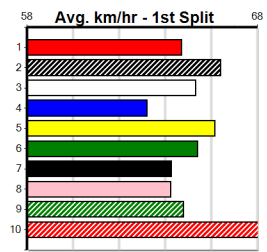

JASON McKEOWN PHOTOGRAPHY

Distance: 350m, Race Type: Grade 5 T3, Total Prizemoney: $1,530
1st: $1,000, 2nd: $320, 3rd: $160, 4th: $50

Watchdog Tips: [ ] [ ] [ ] [ ] Bet: [ ]

Form Box Wgt Dist Track Date Time BON Margin 1st/2nd (Time) PIR Checked Comment W/R Split 1 S/P Grade

FIRING CHIEF [5] BK Dog Dec-21 Sire: COSMIC CHIEF Dam: MISS HEART Trainer: Patrick Newell (Wallan)
Winning Distances: < 300m (0) 300 - 399m (6) 400 - 499m (2) 500 - 599m (0) 600 - 699m (0) > 700m (0)
Winning Weights: 32.7(1) 32.9(2) 33.0(1) 33.2(2) 33.5(2)
6th (6) 33.2 390 SHP R2 30-Dec-24 23.02 21.71 7.00L JAMES'S ENTITY (22.55) S/67 . . . . 8.74 $22.80 5
2nd (4) 33.2 390 SHP R12 11-Jan-25 22.49 22.09 6.00L ALFIE ABALONE (22.09) S/53 . . . . 8.71 $9.50 5
4th (7) 33.9 350 HVL R5 19-Jan-25 19.64 19.09 2.25L ASTON ANGELO (19.48) M/7 . . . . 6.71 $26.20 5
5th (4) 33.5 390 SHP R12 27-Jan-25 23.12 22.23 12.00 CRUSOE RICO (22.33) S/75 . . . . 9.02 $22.10 5
4th (5) 33.7 390 SHP R4 06-Feb-25 22.72 22.15 8.50L TROPIC MAN (22.15) M/64 . . . . 8.85 $14.10 T3-5
5th (1) 34.0 390 SHP R13 10-Feb-25 22.49 21.93 7.00L GLOBAL EXPRESS (22.04) M/65 . . . . 8.70 $9.20 5
5th (2) 33.6 390 SHP R11 22-Feb-25 22.85 22.12 6.00L BROOMBRAE FRITZ (22.44) M/78 . . . . 8.96 $17.50 5
4th (8) 33.7 350 HVL R8 28-Feb-25 19.63 19.33 4.50L CASH NOW (19.33) M/6 . . . . 6.71 $12.40 T3-5
Last 3 wins NOT included above
1st (2) 33.0 390 BAL R4 30-Sep-24 22.44 22.39 1.25L BURN THE WITCH (22.52) M/42 . . . . 8.65 $2.60 T3-5
1st (7) 33.5 350 HVL R7 27-Nov-24 19.67 19.61 0.25L ROLLING COAL (19.68) S/5 . . . . 6.73 $2.80 5
1st (1) 33.2 390 SHP R12 19-Dec-24 22.26 22.10 3.25L SCARLETT'S GEM (22.49) M/11 . . SW . 8.50 $2.90 5

CHOJI AKIMICHI [5] BK Dog Sep-22 Sire: FERAL FRANKY Dam: LADY PANDORA Trainer: Mary Blake (North Bendigo)
Winning Distances: < 300m (0) 300 - 399m (4) 400 - 499m (0) 500 - 599m (0) 600 - 699m (0) > 700m (0)
Winning Weights: 39.1(1) 39.3(1) 39.4(1) 39.5(1)
8th (2) 39.6 450 BAL R6 09-Dec-24 26.70 25.56 17.00 PAW SAMUEL (25.56) M/788 . . VO . 6.77 $24.70 T3-5
8th (7) 40.0 350 HVL R6 17-Jan-25 20.05 19.68 5.50L HARD PRESS (19.68) S/8 . . . . 6.94 $23.00 T3-5
5th (2) 39.8 350 HVL R5 24-Jan-25 20.02 19.52 6.50L RING A HOUDINI (19.58) S/6 . . . . 6.88 $3.90 T3-RW
6th (4) 39.5 390 WBL R6 27-Jan-25 23.09 22.29 7.00L BIG CONE TONE (22.62) S/55 . . . . 9.04 $19.10 5
8th (4) 40.0 350 HVL R5 31-Jan-25 20.06 19.50 6.50L SAVANNAH STAR (19.64) S/8 . . . . 6.87 $16.30 T3-RW
1st (4) 39.5 350 HVL R6 12-Feb-25 19.60 19.42 3.00L BULL INDEED (19.80) M/6 . . SW . 6.73 $3.70 5
3rd (7) 39.5 350 HVL R5 14-Feb-25 19.78 19.54 2.50L THAI BUTTERFLY (19.61) M/5 . . . . 6.70 $3.80 T3-5
2nd (7) 39.7 350 HVL R4 28-Feb-25 19.71 19.33 0.75L WINNIE'S WISH (19.66) M/4 . . VO . 6.73 $2.50 T3-5
Last 3 wins NOT included above
1st (7) 39.1 300 HVL R2 21-Jul-24 17.30 16.52 1.5L LUCKY INDEED (17.41) M/3 . . SW . 4.27 $16.90 M
1st (4) 39.3 350 HVL R5 25-Oct-24 19.99 19.78 3.00L BLONDE MUSTANG (20.20) M/5 . . SW . 6.77 $38.00 T3-RW
1st (4) 39.4 350 HVL R5 08-Nov-24 19.71 19.58 3.00L BANORA POINT (19.91) M/3 . . SW . 6.75 $12.60 T3-6