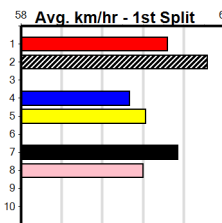

CITY VIEW BISTRO (2-3 WINS)

Distance: 525m, Race Type: Restricted Win, Total Prizemoney: $8,785

1st: $5,900, 2nd: $1,820, 3rd: $915, 4th: $150

2

6:49PM

(VIC time)

APPENZELL (1) can explode once fully balanced and from the gun draw will be hard to catch.
SHIMA BLUSH (7) was placed in fast time here last week and is primed in his third consecutive run
this track and distance.

Watchdog Tips: **1** **7** **5** **4** **Bet:** **Box Trifecta 1,5,7 ($10 for 166.67%)**

Form Box Weight Dist Track Date Time BON Margin 1st/2nd (Time) PIR Checked Comment W/R Split 1 S/P Grade

1 APPENZELL [6] *Promising speedster, hard to hold out this box*

F D Dec-22 ASTON RUPEE MARGIE IRENE **$2.00**

Trainer: Brendan Pursell (Lara)

1st (7)	33.9	525	MEP	R2	04-Dec-24	29.92	29.74	4.50	LSHIMA TIME (30.22)	S/1111	.	.	.	5.14	$1.50	MH
6th (3)	33.6	525	MEA	R1	14-Dec-24	30.61	29.70	9.00	LSHIMA BLUSH (30.01)	S/6555	.	.	.	5.26	$2.60	MF
1st (4)	33.5	515	SAN	R1	26-Dec-24	29.68	28.94	0.75	LSHIMA SEAL (29.72)	M/3333	.	.	SW	5.19	$2.80	7
3rd (2)	33.2	515	SAN	R3	02-Jan-25	30.37	29.35	7.50	LMEPUNGA SCARLETT (29.85)	M/7343	.	.	.	5.24	$2.10	6G

Owner(s): A Mcvicker

Winning Boxes

1	2	3	4	5	6	7	8
						1	
Prize	$10,100.00						
Best	29.92						
Starts	6-2-1-2						
Trk/Dst	4-1-1-1						
APM	$5760						

2 JOE THE GOOSE [6] *Rising in class and distance, will need some luck.*

F D Mar-22 ASTON DEE BEE FUGACIOUS **$26.00**

Trainer: Leonie Dalton (Coldstream)

1st (7)	32.8	390	SHP	R2	06-Jan-25	22.77	22.07	1.25	LWALLAN ACE (22.85)	M/11	.	.	.	8.44	$5.30	X67
2nd (5)	33.5	300	HVL	R2	26-Jan-25	16.91	16.52	0.25	LMY OPIE (16.89)	Q/1	.	.	.	3.93	$13.00	X67H
5th (6)	33.5	300	HVL	R1	02-Feb-25	16.99	16.28	5.50	LFURIOSO RICK (16.62)	M/6	.	.	.	4.31	$4.50	X67F
2nd (7)	32.6	350	HVL	R2	02-Mar-25	19.66	19.23	0.75	LLIMITED TIME (19.63)	M/1	.	.	.	6.57	$4.30	X67

Owner(s): J Guy

Winning Boxes

1	2	3	4	5	6	7	8
						2	
Prize	$9,245.00						
Best	31.81						
Starts	21-2-9-3						
Trk/Dst	1-0-0-0						
APM	$5171						

3 *** VACANT BOX ***

Trainer:
Owner(s):

4 FLYING PETAL [6] *Fast early but may struggle to run the distance*

BK B Oct-22 MY REDEEMER FLYING UNICORN **$15.00**

Trainer: Kim Erenshaw (Junction Village)

8th (6)	25.0	390	BAL	R3	26-Jun-24	23.60	22.01	22.00	LECO BALE (22.10)	M/38	.	V3	.	8.62	$10.50	X67
8th (5)	24.7	435	SLE	R9	07-Jul-24	25.58	24.39	12.00	LBEST OF COLOUR (24.81)	Q/178	.	V10	.	5.21	$11.30	X67
ST (-)	26.2	400	WGL		21-Jan-25	23.01		0.01	LTrial Cleared	M	.	1of1	.	.	$.	ST
3rd (2)	25.6	390	BAL	R2	12-Feb-25	22.47	21.76	1.00	LBUDDY REIKO (22.41)	Q/12	.	.	.	8.42	$2.80	X67

Owner(s): T Erenshaw

Winning Boxes

1	2	3	4	5	6	7	8
			1				
Prize	$4,450.00						
Best	FSH						
Starts	7-2-1-1						
Trk/Dst	0-0-0-0						
APM	$1130						

5 KIWI HARRY [6] *Talented, hit or miss early, go close if hits.*

BD D Jan-23 FERNANDO BALE LALA KIWI **$3.80**

Trainer: Thomas Dailly (Anakie)

6th (6)	32.1	515	SAN	R2	26-Dec-24	30.11	28.94	6.00	LSIR DODGE (29.69)	S/8887	.	.	.	5.33	$5.60	X67
6th (4)	31.7	515	SAN	R1	20-Feb-25	30.51	29.47	14.00	LZAMBORA BLISS (29.60)	M/4466	.	.	.	5.24	$6.60	X67
1st (6)	32.1	525	MEP	R3	26-Feb-25	30.12	29.89	3.75	LLALA EFFIE (30.37)	M/1111	.	.	.	5.23	$2.90	X67
5th (4)	32.4	525	MEA	R2	01-Mar-25	30.75	29.54	13.00	LNEO DEVERE (29.89)	M/8776	.	.	.	5.34	$5.60	X67

Owner(s): DAILLY GREYHOUND FARMS (SYN), G Dailly, T Dailly

Winning Boxes

1	2	3	4	5	6	7	8
						2	
Prize	$12,460.00						
Best	30.12						
Starts	18-2-5-4						
Trk/Dst	9-1-3-2						
APM	$7388						

6 *** VACANT BOX ***

Trainer:
Owner(s):