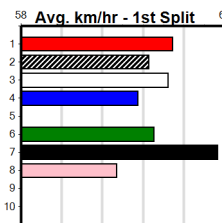

10

9:33PM

(VIC time)

MILTON CRANBERRY (3) went to another level here last week with a best of the day 29.89 win and a repeat performance would see him winning. PAW HARRIS (2) last two runs have really caught the eye and with even luck he will be in the placings.

Watchdog Tips: **3** **2** **7** **8** Bet: **Box Quinella 2,3 ($10 for 1000%)**