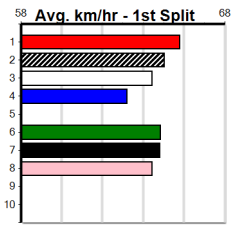

HOME OF THE PHOENIX

Distance: 525m, Race Type: Grade 5, Total Prizemoney: $8,785
1st: $5,900, 2nd: $1,820, 3rd: $915, 4th: $150

11

9:59PM

(VIC time)

CRUSING JAIME (2) produced her best performance with a fast 29.90 win here last week and a similar effort should see him winning. LUKA MAGIC (1) overcome early bother in his solid placing here last time. PLAY THE VICTIM (8) can make a mid race move.

Watchdog Tips: **2** **1** **8** **4** **Bet:** **Trifecta 2/1,4,8/1,4,8 ($10 - 166.67%)**