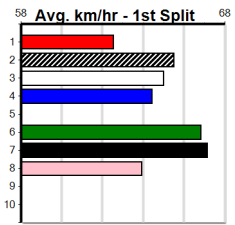

SPORTSBET WE LET THE DOGS OUT

12

10:17PM

(VIC time)

Distance: 525m, Race Type: Grade 5, Total Prizemoney: \$8,785
 1st: \$5,900, 2nd: \$1,820, 3rd: \$915, 4th: \$150

MAGIC DARK STAR (7) last few runs have been superior to any of her counterparts in this race and she looks close to a special for a top 2 finish. DYNAMITE DOUG (2) gave nothing else a chance in his handy 30.39 all the way victory here on Wednesday.