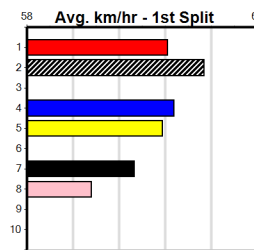

THE WATCHDOG APP

1
6:31PM

(VIC time)

Distance: 525m, Race Type: Mixed 6/7, Total Prizemoney: $8,785
1st: $5,900, 2nd: $1,820, 3rd: $915, 4th: $150

LALA EFFIE (1) was placed behind a smart type here last week and continues to improve with moire racing. HOT NANU (4) turned up the heat mid race in his emphatic 30.20 win here last start and will be hard to beat with even luck.

Watchdog Tips: **1** **4** **2** **8** **Bet:** Trifecta 1,4/1,2,4/1,2,4,8 ($10 - 125%)

Form Box	Wgt	Dist	Track	Date	Time	BON	Margin	1st/2nd (Time)	PIR	Checked	Comment	WR	Split 1	S/P	Grade

1

LALA EFFIE [7] **$4.00**

Placed behind a good one here last time, go close.

BK Bitch Jan-23 Sire: DROOPYS SYDNEY Dam: LALA SHIM

Owner(s): DAILY GREYHOUND FARMS (SYN), G Dailly, T Dailly Trainer: Thomas Dailly (Anakie)

Winning Distances: < 300m (0) 300 - 399m (0) 400 - 499m (1) 500 - 599m (0) 600 - 699m (0) > 700m (0)

Winning Weights: 30.3(1)

1st (3)	30.3	460	GEL	R2	27-Dec-24	26.20	25.77	2.25L DAD'S TARPIA (26.35)	Q/122				6.59	$17.90	M
3rd (3)	30.3	460	GEL	R5	03-Jan-25	26.13	25.54	1.5L ASTON BOURKE (26.04)	Q/222				6.64	$17.90	X67
6th (5)	29.7	450	BAL	R9	08-Jan-25	25.72	24.66	5.50L DAD'S TARPIA/REIKO	M/556				6.82	$24.60	X67
2nd (7)	29.4	525	MEP	R3	26-Feb-25	30.37	29.89	3.75L KIWI HARRY (30.12)	M/2222				5.25	$6.30	X67
2nd (6)	29.6	525	MEP	R3	05-Mar-25	30.39	30.09	0.50L COUNT THE STARS (30.36)	Q/1111				5.12	$5.00	7

Last 3 wins NOT included above

Box History

Bx	1st	2nd	3rd	4th	5th	6th	7th	8th
1								
2								
3	1		1					
4								
5						1		
6		1						
7		1						
8								

Prize Best $3360.00
Starts 30.37(7)-26/2/25
Trk/Dts 5-1-2-1
APM 2-0-2-0
1878

2

LAMIA TAYA (NSW)[7] **$3.80**

Strong type, small field helps, key player.

RF Bitch Nov-22 Sire: AUSSIE INFRARED Dam: ICE GAMBLER

Owner(s): L Carbone Trainer: Lorenzo Carbone (Keilor Park)

Winning Distances: < 300m (0) 300 - 399m (1) 400 - 499m (0) 500 - 599m (0) 600 - 699m (0) > 700m (0)

Winning Weights: 30.6(1)

1st (4)	30.6	390	SHP	R1	20-Jan-25	22.45	21.60	1.75L POWDER DRY (22.56)	M/21		SW		8.58	$2.30	M
4th (5)	30.2	425	BEN	R2	24-Jan-25	24.50	23.70	1.25L ARKSTORM (24.42)	M/675				6.67	$12.80	RW
5th (7)	30.6	350	HVL	R2	02-Feb-25	19.51	19.03	4.50L TAKE NOTICE (19.20)	M/7				6.74	$10.50	X67
3rd (8)	29.8	595	SAP	R9	03-Mar-25	34.89	33.99	2.75L WILE COYOTE (34.70)	M/5554		SW		9.58	$4.60	RW

Last 3 wins NOT included above

Box History

Bx	1st	2nd	3rd	4th	5th	6th	7th	8th
1								
2								
3								
4	1							
5				1				
6								
7						1		
8			1					

Prize Best $2165.00
Starts FSH
Trk/Dts 4-1-0-1
APM 0-0-0-0
1814

3

*** VACANT BOX ***

Sire: Dam:

Owner(s): Trainer:

Winning Distances: < 300m (0) 300 - 399m (0) 400 - 499m (0) 500 - 599m (0) 600 - 699m (0) > 700m (0)

Winning Weights:

Box History

4

HOT NANU [7] **$2.00**

Shows promise, mid race burn, big danger.

WF Dog May-23 Sire: FERNANDO BALE Dam: JS MAKIN WAVES

Owner(s): N Powell Trainer: Jason Sharp (Lara)

Winning Distances: < 300m (0) 300 - 399m (0) 400 - 499m (0) 500 - 599m (1) 600 - 699m (0) > 700m (0)

Winning Weights: 31.8(1)

2nd (4)	32.3	525	MEP	R2	05-Feb-25	30.63	29.93	4.50L DOONGALLA ROCKET	M/4222				5.26	$13.30	MH
2nd (5)	32.1	525	MEA	R1	15-Feb-25	30.24	29.72	7.50L TRIBECA (29.72)	M/2222				5.16	$14.70	MSF
4th (3)	32.2	525	MEA	R2	22-Feb-25	30.58	29.61	9.00L TRIBECA (29.96)	M/7333				5.30	$17.70	MF
1st (1)	31.8	525	MEP	R1	26-Feb-25	30.20	29.89	7.00L OSPREY CHRONOS (30.67)	M/4111		SW		5.26	$1.40	M

Last 3 wins NOT included above

Box History

Bx	1st	2nd	3rd	4th	5th	6th	7th	8th
1	1							
2								
3				1				
4		1						
5		1						
6								
7								
8								

Prize Best $4460.00
Starts 30.20(1)-26/2/25
Trk/Dts 4-1-2-0
APM 4-1-2-0
4460