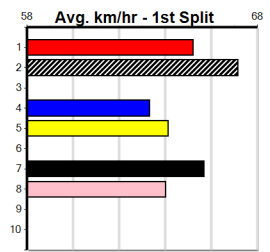

CITY VIEW BISTRO (2-3 WINS)

Distance: 525m, Race Type: Restricted Win, Total Prizemoney: $8,785
1st: $5,900, 2nd: $1,820, 3rd: $915, 4th: $150

APPENZELL (1) can explode once fully balanced and from the gun draw will be hard to catch.
SHIMA BLUSH (7) was placed in fast time here last week and is primed in his third consecutive run
this track and distance.

Watchdog Tips: 1 7 5 4 **Bet:** Box Trifecta 1,5,7 ($10 for 166.67%)

Form Box	Wgt	Dist	Track	Date	Time	BON	Margin	1st/2nd (Time)	PIR	Checked	Comment	WR	Split 1	S/P	Grade	
1	APPENZELL [6] Promising speedster, hard to hold out this box $2.00															
	F Dog Dec-22 Sire: ASTON RUPEE Dam: MARGIE IRENE Trainer: Brendan Pursell (Lara)															
	Owner(s): A Mcvicker															
	Winning Distances: < 300m (0) 300 - 399m (0) 400 - 499m (0) 500 - 599m (2) 600 - 699m (0) > 700m (0)															
	Winning Weights: 33.5(1) 33.9(1)															
	2nd (4) 33.7 525 MEP R1 20-Nov-24 30.24 30.03 2.25L CANYA DIVERSION (30.08) M/2111 . . . . . 5.17 $3.50 M															
	3rd (8) 34.2 525 MEP R2 27-Nov-24 30.69 30.02 7.50L FAGES (30.19) S/4434 . . . . . 5.27 $2.20 M															
	1st (7) 33.9 525 MEP R2 04-Dec-24 29.92 29.74 4.50L SHIMA TIME (30.22) S/1111 . . . . . 5.14 $1.50 MH															
	6th (3) 33.6 525 MEA R1 14-Dec-24 30.61 29.70 9.00L SHIMA BLUSH (30.01) S/6555 . . . . . 5.26 $2.60 MF															
	1st (4) 33.5 515 SAN R1 26-Dec-24 29.68 28.94 0.75L SHIMA SEAL (29.72) M/3333 . . . . . SW . 5.19 $2.80 7															
3rd (2) 33.2 515 SAN R3 02-Jan-25 30.37 29.35 7.50L MEPUNGA SCARLETT (29.85) M/7343 . . . . . 5.24 $2.10 6G																
Last 3 wins NOT included above																
<table border="1" style="width: 100%; border-collapse: collapse;"> <thead> <tr> <th>Bx</th> <th>1st</th> <th>2nd</th> <th>3rd</th> <th>4th</th> <th>5th</th> <th>6th</th> <th>7th</th> <th>8th</th> </tr> </thead> <tbody> <tr><td>1</td><td></td><td></td><td></td><td></td><td></td><td></td><td></td><td></td></tr> <tr><td>2</td><td></td><td></td><td>1</td><td></td><td></td><td></td><td></td><td></td></tr> <tr><td>3</td><td></td><td></td><td></td><td></td><td></td><td></td><td></td><td></td></tr> <tr><td>4</td><td>1</td><td>1</td><td></td><td></td><td></td><td></td><td></td><td></td></tr> <tr><td>5</td><td></td><td></td><td></td><td></td><td></td><td></td><td></td><td></td></tr> <tr><td>6</td><td></td><td></td><td></td><td></td><td></td><td></td><td></td><td></td></tr> <tr><td>7</td><td>1</td><td></td><td></td><td></td><td></td><td></td><td></td><td></td></tr> <tr><td>8</td><td></td><td></td><td></td><td>1</td><td></td><td></td><td></td><td></td></tr> </tbody> </table>																
<table border="1" style="width: 100%; border-collapse: collapse;"> <tr><td>Prize</td><td colspan="8">$10100.00</td></tr> <tr><td>Best</td><td colspan="8">29.92(7)-4/12/24</td></tr> <tr><td>Starts</td><td colspan="8">6-2-1-2</td></tr> <tr><td>Trk/Dts</td><td colspan="8">4-1-1-1</td></tr> <tr><td>APM</td><td colspan="8">5760</td></tr> </table>																
2	JOE THE GOOSE [6] Rising in class and distance, will need some luck. $26.00															
	F Dog Mar-22 Sire: ASTON DEE BEE Dam: FUGACIOUS Trainer: Leonie Dalton (Coldstream)															
	Owner(s): J Guy															
	Winning Distances: < 300m (0) 300 - 399m (2) 400 - 499m (0) 500 - 599m (0) 600 - 699m (0) > 700m (0)															
	Winning Weights: 32.8(1) 33.6(1)															
	2nd (8) 33.4 390 SHP R1 30-Sep-24 22.83 22.08 2.00L JAZZY BELLE (22.69) M/12 . . . . . V21 . 8.55 $2.10 M															
	2nd (5) 33.9 350 HVL R1 01-Dec-24 19.72 18.78 5.00L MAGIC WESTERN (19.38) M/1 . . . . . 0.00 $6.00 M															
	1st (7) 33.6 350 HVL R3 12-Dec-24 19.66 19.47 0.05L CLYDE (19.66) M/2 . . . . . V0 . 6.50 $3.30 M															
	3rd (5) 33.5 400 WGL R2 24-Dec-24 23.05 22.19 1.75L TIPSYP TURTLE (22.94) M/21 . . . . . 8.35 $11.50 7															
	1st (7) 32.8 390 SHP R2 06-Jan-25 22.77 22.07 1.25L WALLAN ACE (22.85) M/11 . . . . . 8.44 $5.30 X67															
2nd (5) 33.5 300 HVL R2 26-Jan-25 16.91 16.52 0.25L MY OPIE (16.89) Q/1 . . . . . 3.93 $13.00 X67H																
5th (6) 33.5 300 HVL R1 02-Feb-25 16.99 16.28 5.50L FURIOSO RICK (16.62) M/6 . . . . . 4.31 $4.50 X67F																
2nd (7) 32.6 350 HVL R2 02-Mar-25 19.66 19.23 0.75L LIMITED TIME (19.63) M/1 . . . . . 6.57 $4.30 X67																
Last 3 wins NOT included above