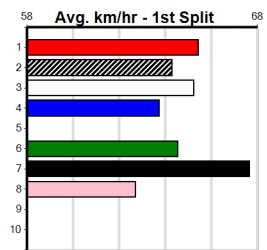

Distance: 525m, Race Type: Grade 5, Total Prizemoney: $8,785
1st: $5,900, 2nd: $1,820, 3rd: $915, 4th: $150

MILTON CRANBERRY (3) went to another level here last week with a best of the day 29.89 win and a repeat performance would see him winning. PAW HARRIS (2) last two runs have really caught the eye and with even luck he will be in the placings.

Watchdog Tips: **3** **2** **7** **8** **Bet:** **Box Quinella 2,3 ($10 for 1000%)**

Form Box	Wgt	Dist	Track	Date	Time	BON	Margin	1st/2nd (Time)	PIR	Checked	Comment	WR	Split 1	S/P	Grade	
1	CHAPPY'S THIEF [5] Veteran still racing well enough, respect. $10.00															
	WBK Bitch			Dec-20			Sire: FULLY LOADED			Dam: EXPRESS ANGEL			Trainer: Loren Dickinson (St Albans)			
	Owner(s): L Dickinson															
	Winning Distances: < 300m (0) 300 - 399m (6) 400 - 499m (2) 500 - 599m (4) 600 - 699m (0) > 700m (0)															
	Winning Weights: 25.0(1) 25.3(1) 25.9(1) 26.0(1) 26.1(2) 26.3(1) 26.4(3) 26.5(1) 26.8(1)															
	1st	(7)	26.4	500	BEN	R8	06-Nov-24	28.17	28.17	1.00L	ZIPPING SPARTAN (28.24)	Q/222	.	.	6.54	$5.30 5
	4th	(3)	26.5	390	SHP	R11	12-Dec-24	22.32	21.78	8.00L	MAGNET MOVER (21.78)	M/64	.	.	8.65	$6.90 X45
	3rd	(3)	26.6	500	BEN	R6	20-Dec-24	28.56	27.90	4.75L	DOLLAR SIGNS (28.23)	M/444	.	.	6.71	$2.70 5
	2nd	(1)	26.3	500	BEN	R5	10-Jan-25	28.14	28.10	0.75L	LEROY'S GIRL (28.10)	M/112	.	.	6.56	$11.40 5
	7th	(4)	26.2	515	SAP	R6	20-Jan-25	30.24	29.40	8.00L	PARUMBA DAWN (29.71)	M/5665	.	.	5.38	$3.30 S
1st	(4)	26.5	500	BEN	R11	31-Jan-25	28.28	27.78	2.75L	MIA MIGHTY (28.45)	Q/111	.	.	6.60	$3.00 5	
1st	(7)	26.1	460	GEL	R9	07-Feb-25	26.29	25.68	1.5L	TINKER CRYSTAL (26.38)	Q/221	.	SW	6.69	$1.70 VET	
6th	(8)	26.0	425	BEN	R9	19-Feb-25	24.41	23.72	9.00L	LULU'S RIDE (23.79)	M/777	.	SW	6.60	$26.20 S	
Last 3 wins NOT included above																
1st	(8)	26.1	525	MEP	R8	23-Aug-23	30.14	29.91	3.5L	SHANLYN WILDE (30.38)	Q/1111	.	SW	5.10	$10.00 5	
1st	(3)	26.4	500	BEN	R8	08-May-24	28.16	28.16	6.00L	SACRIFICIAL (28.56)	M/111	.	SW	6.58	$3.90 T3-5	
1st	(3)	26.4	425	BEN	R3	16-Aug-24	24.25	23.83	1.5L	POST THE ZIPPER (24.35)	Q/343	.	.	6.72	$6.10 5	
<table border="1" style="width: 100%; border-collapse: collapse;"> <thead> <tr> <th colspan="10">Box History</th> </tr> <tr> <th>Bx</th> <th>1st</th> <th>2nd</th> <th>3rd</th> <th>4th</th> <th>5th</th> <th>6th</th> <th>7th</th> <th>8th</th> <th></th> </tr> </thead> <tbody> <tr><td>1</td><td>1</td><td>1</td><td>2</td><td></td><td>2</td><td>2</td><td></td><td></td><td></td></tr> <tr><td>2</td><td>2</td><td>2</td><td>1</td><td>2</td><td>1</td><td>2</td><td></td><td>1</td><td></td></tr> <tr><td>3</td><td>2</td><td>3</td><td>2</td><td>2</td><td>2</td><td>1</td><td></td><td></td><td></td></tr> <tr><td>4</td><td>2</td><td>1</td><td></td><td>2</td><td></td><td>1</td><td>1</td><td>2</td><td></td></tr> <tr><td>5</td><td>1</td><td>1</td><td>1</td><td>1</td><td>1</td><td>6</td><td>1</td><td>1</td><td></td></tr> <tr><td>6</td><td></td><td>1</td><td></td><td>3</td><td>1</td><td>1</td><td></td><td></td><td></td></tr> <tr><td>7</td><td>3</td><td></td><td></td><td>2</td><td>1</td><td>1</td><td>1</td><td>1</td><td></td></tr> <tr><td>8</td><td>1</td><td></td><td>1</td><td>1</td><td>1</td><td>2</td><td>3</td><td></td><td></td></tr> <tr> <td>Prize Best Starts</td> <td colspan="9">$29728.57 30.14(8)-23(8)/23</td> </tr> <tr> <td>Trk/Dts</td> <td colspan="9">76-12-9-6</td> </tr> <tr> <td>APM</td> <td colspan="9">7-1-0-1 6377</td> </tr> </tbody> </table>																
2	PAW HARRIS [5] Last two runs have been super, place special. $3.60															
	WBD Dog			Jan-23			Sire: YOZO BALE			Dam: KNICKS BALE			Trainer: Correy Grenfell (Anakie)			
	Owner(s): B Wheeler															
	Winning Distances: < 300m (0) 300 - 399m (1) 400 - 499m (1) 500 - 599m (1) 600 - 699m (0) > 700m (0)															
	Winning Weights: 33.9(1) 34.5(1) 34.9(1)															
	2nd	(6)	35.8	400	GEL	R10	10-Jan-25	22.77	22.42	5.50L	COOLABAH STATION (22.42)	M/43	.	.	8.62	$11.20 X67H
	3rd	(1)	35.3	400	GEL	R4	17-Jan-25	22.74	22.51	1.25L	FIRST TRAIN OUT (22.65)	S/44	.	.	8.59	$5.60 X67F
	2nd	(3)	34.9	460	GEL	R7	24-Jan-25	25.83	25.61	1.5L	REIKO TEDESCO (25.73)	M/432	.	.	6.74	$2.80 X67
	7th	(8)	34.9	525	MEA	R2	01-Feb-25	30.80	29.85	12.00L	WYONG DALLAS (30.02)	S/6877	.	.	5.26	$16.50 X67
	2nd	(4)	34.7	595	SAP	R5	10-Feb-25	34.72	34.25	1.00L	LIBERTY KELTON (34.65)	Q/1111	.	.	9.26	$2.30 RW
6th	(6)	35.0	595	SAP	R4	17-Feb-25	35.56	34.53	12.00L	DIFFERENT HERE (34.72)	M/8876	.	.	9.92	$4.50 RW	
2nd	(8)	35.1	525	MEA	R1	22-Feb-25	30.19	29.61	1.5L	PHOENIX AMELIA (30.10)	M/3422	.	.	5.19	$8.30 X67	
1st	(4)	34.9	515	SAN	R2	27-Feb-25	29.97	29.13	1.00L	MONEY PALACE (30.04)	M/5332	.	.	5.20	$11.30 RW	
Last 3 wins NOT included above																
1st	(2)	33.9	390	WBL	R2	17-Oct-24	22.69	21.72	1.5L	MAJOR LIGHTYEAR (22.79)	M/33	.	.	9.13	$1.70 M	
1st	(5)	34.5	460	GEL	R5	21-Oct-24	25.87	25.87	4.00L	VOLTAGE STRIKE (26.14)	M/211	.	.	6.68	$3.90 X67