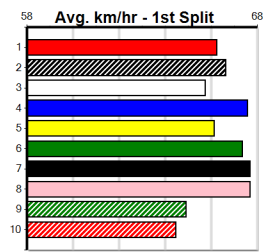

SPORTSBET DAMSELS DASH FINAL

Distance: 525m, Race Type: Grade 5 Final, Total Prizemoney: $9,055
1st: $6,100, 2nd: $1,870, 3rd: $935, 4th: $150

LORRAINE JACKY (1) is back to her best form and she can settle behind likely leaders MEPUNGA SCARLETT (7) and HONEY ZEN (8) and prove too strong in the run home. ASTON GOZO (2) best form is well up to this class.

Watchdog Tips: 1 7 8 2 **Bet:** Box Trifecta 1,2,7,8 ($10 for 41.67%)

Form	Box	Wgt	Dist	Track	Date	Time	BON	Margin	1st/2nd (Time)	PIR	Checked	Comment	WR	Split 1	S/P	Grade