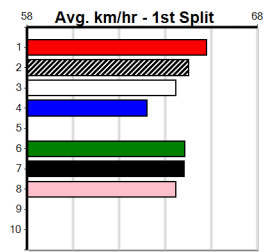

HOME OF THE PHOENIX

Distance: 525m, Race Type: Grade 5, Total Prizemoney: $8,785
1st: $5,900, 2nd: $1,820, 3rd: $915, 4th: $150

CRUSING JAIME (2) produced her best performance with a fast 29.90 win here last week and a similar effort should see him winning. LUKA MAGIC (1) overcome early bother in his solid placing here last time. PLAY THE VICTIM (8) can make a mid race move.

Watchdog Tips: 2 1 8 4 **Bet:** Trifecta 2/1,4,8/1,4,8 ($10 - 166.67%)

Form Box	Wgt	Dist	Track	Date	Time	BON	Margin	1st/2nd (Time)	PIR	Checked	Comment	WR	Split 1	S/P	Grade
1	LUKA MAGIC [5] $6.50														
	No luck here last start, good muster, danger.														
	BK Dog May-22 Sire: AUSSIE INFRARED Dam: JOKARE Trainer: Donna Knight (Talbot)														
	Owner(s): G Mitchell														
	Winning Distances: < 300m (0) 300 - 399m (4) 400 - 499m (5) 500 - 599m (0) 600 - 699m (0) > 700m (0)														
	Winning Weights: 29.7(1) 30.1(1) 30.3(1) 30.4(1) 30.8(1) 30.9(1) 31.0(1) 31.1(1) 31.3(1)														
	1st (8) 30.9 450 BAL R6 15-Jan-25 25.47 24.96 0.25L XOEL BALE (25.48) M/221 6.64 $14.60 5														
	4th (5) 30.9 435 SLE R7 19-Jan-25 24.61 24.33 4.00L DEROGATIVE (24.33) M/744 5.43 $22.50 X45														
	6th (7) 30.8 425 BEN R5 24-Jan-25 24.42 23.70 10.00 VILMA BALE (23.74) M/577 6.68 $21.50 5H														
	2nd (2) 30.7 390 BAL R14 12-Feb-25 21.97 21.76 2.75L KENSINGTON FLYER (21.79) Q/22 8.45 $8.30 X45														
4th (1) 30.8 350 HVL R7 16-Feb-25 19.59 19.10 4.00L HIJACK (19.32) S/7 6.71 $13.10 5															
4th (7) 30.7 450 WBL R9 20-Feb-25 25.80 25.27 7.50L PETE'S ENTITY (25.30) M/554 6.69 $7.70 5H															
4th (7) 30.9 410 HOR R3 25-Feb-25 23.45 22.99 4.75L BIG YETI (23.12) S/44 10.53 $7.50 5															
3rd (4) 30.9 525 MEA R4 01-Mar-25 30.59 29.54 7.50L ONLY EASY (30.08) M/3433 5.19 $22.00 5F															
Last 3 wins NOT included above															
1st (4) 30.4 350 HVL R8 27-Sep-24 19.32 19.32 6.50L RAGING ELSA (19.76) S/1 6.56 $2.00 T3-5															
1st (2) 30.3 400 GEL R6 15-Nov-24 22.95 22.35 0.75L SIN CITY MARV (22.99) M/31 8.57 $3.10 5															
1st (5) 31.0 400 GEL R11 24-Dec-24 22.64 22.49 2.00L SHE'S RELOADED (22.77) M/54 8.45 $4.00 X45															
<table border="1" style="font-size: 0.8em;"> <thead> <tr><th>Box</th><th>1st</th><th>2nd</th><th>3rd</th><th>4th</th><th>5th</th><th>6th</th><th>7th</th><th>8th</th></tr> </thead> <tbody> <tr><td>1</td><td>1</td><td></td><td></td><td>2</td><td>2</td><td></td><td></td><td></td></tr> <tr><td>2</td><td>1</td><td>1</td><td></td><td></td><td></td><td></td><td>2</td><td></td></tr> <tr><td>3</td><td></td><td></td><td></td><td></td><td>1</td><td></td><td></td><td>2 1</td></tr> <tr><td>4</td><td>1</td><td></td><td>3</td><td>2</td><td></td><td>1</td><td></td><td></td></tr> <tr><td>5</td><td>1</td><td>1</td><td></td><td>1</td><td>1</td><td></td><td></td><td>1</td></tr> <tr><td>6</td><td>1</td><td></td><td>1</td><td></td><td></td><td></td><td></td><td>1</td></tr> <tr><td>7</td><td>3</td><td>3</td><td></td><td>2</td><td>1</td><td>2</td><td></td><td></td></tr> <tr><td>8</td><td>1</td><td></td><td></td><td></td><td></td><td></td><td></td><td></td></tr> <tr><td colspan="2">Prize Best</td><td colspan="7">$17680.63</td></tr> <tr><td colspan="2">Starts</td><td colspan="7">30.59(4)-1/3/25</td></tr> <tr><td colspan="2">Trk/Dts</td><td colspan="7">40-9-5-4</td></tr> <tr><td colspan="2">APM</td><td colspan="7">2-0-0-1</td></tr> <tr><td colspan="2"></td><td colspan="7">8188</td></tr> </tbody> </table>															
2	CRUSING JAMIE [5] $1.70														
	Powerful win here last start, the one to hold out.														
	BK Dog Dec-21 Sire: MEPUNGA CRUZER Dam: MEPUNGA DEBBIE Trainer: Brendan Pursell (Lara)														
	Owner(s): J Mcdowall														
	Winning Distances: < 300m (0) 300 - 399m (1) 400 - 499m (1) 500 - 599m (2) 600 - 699m (0) > 700m (0)														
	Winning Weights: 31.7(1) 32.2(1) 32.6(1) 33.1(1)														
	2nd (6) 33.0 400 GEL R11 02-Nov-24 22.67 22.24 0.75L KRAKEN TURBO (22.63) M/43 8.52 $4.20 5H														
	3rd (4) 33.5 400 GEL R10 06-Dec-24 22.64 22.31 4.25L COME AND SEE (22.35) M/54 8.58 $3.60 5														
	4th (4) 33.3 525 MEP R8 11-Dec-24 30.75 29.83 8.00L GOT A PULSE (30.20) M/4444 5.20 $5.20 5														
	2nd (3) 33.3 400 GEL R11 17-Jan-25 22.86 22.51 1.5L HOT SAKI (22.76) M/33 8.63 $7.60 5														
4th (3) 33.0 460 GEL R6 31-Jan-25 26.17 25.93 2.00L MEPUNGA ROCKY (26.03) M/554 6.64 $11.60 5															
5th (8) 32.8 525 MEP R11 05-Feb-25 30.76 29.93 7.50L BRONELLY STRIKER (30.26) M/4665 5.22 $13.70 5															
8th (2) 32.3 515 SAP R11 17-Feb-25 30.55 29.36 13.00L QUEEN KIMETTO (29.64) M/3588 5.24 $7.10 5NP															
1st (4) 32.2 525 MEP R6 26-Feb-25 29.90 29.89 1.00L MAGIC DARK STAR (29.96) M/3311 5.28 $6.40 5															
Last 3 wins NOT included above															
1st (2) 31.7 525 MEP R2 07-Aug-24 30.51 29.93 3.5L SCUD (30.74) M/1111 5.25 $2.50 M