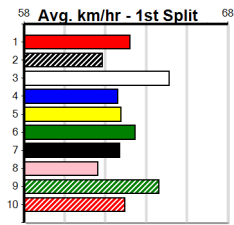

THE BECKLEY CENTRE GEELONG (300+

Distance: 400m, Race Type: Grade 7, Total Prizemoney: $1,530
1st: $1,000, 2nd: $320, 3rd: $160, 4th: $50

2

6:25PM

(VIC time)

Watchdog Tips: **0 0 0 0** Bet: .