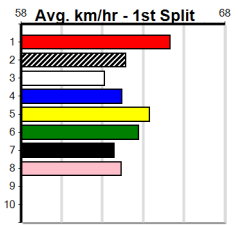

NP ELECTRICAL (300+ RANK)

Distance: 460m, Race Type: Grade 5, Total Prizemoney: $1,530
1st: $1,000, 2nd: $320, 3rd: $160, 4th: $50

6

7:42PM
(VIC time)

Watchdog Tips: **0 0 0 0** Bet: **0**