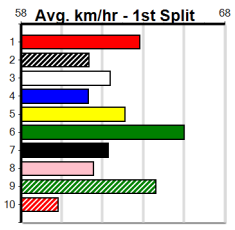

BEACHSIDE SECURITY (300+ RANK)

Distance: 400m, Race Type: Grade 7, Total Prizemoney: $1,530
1st: $1,000, 2nd: $320, 3rd: $160, 4th: $50

3

6:42PM
(VIC time)

Watchdog Tips: **0 0 0 0** Bet: **0**