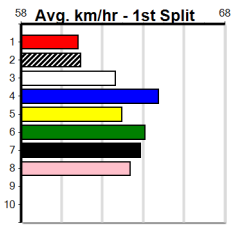

Geelong

MELBOURNE CONTAINER PARK (300+ RA

Distance: 460m, Race Type: Mixed 6/7, Total Prizemoney: $1,530
1st: $1,000, 2nd: $320, 3rd: $160, 4th: $50

7

7:58PM
(VIC time)

Watchdog Tips: **0 0 0 0** Bet: .