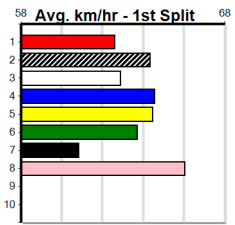

GREYHOUND ADOPTION PROGRAM (300)

Distance: 400m, Race Type: Grade 5, Total Prizemoney: $1,530
1st: $1,000, 2nd: $320, 3rd: $160, 4th: $50

11

9:23PM

(VIC time)

Watchdog Tips:

0 0 0 0

Bet: