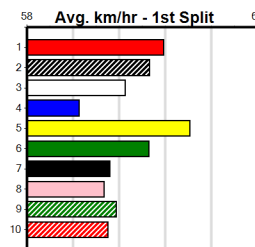

SPORTSBET GREEN TICKS (300+ RANK)

Distance: 400m, Race Type: Maiden, Total Prizemoney: $1,530
1st: $1,000, 2nd: $320, 3rd: $160, 4th: $50

Watchdog Tips:

Bet:

Table with columns: Form Box, Wgt, Dist, Track, Date, Time, BON, Margin, 1st/2nd (Time), PIR, Checked, Comment, W/R, Split 1, S/P, Grade

Race 1: VOLTS [M]
BK Dog Oct-22 Sire: ASTON RUPEE Dam: VOLTAGE SPIKE
Owner(s): T Deglaitis
Trainer: Tracey Deglaitis (Moolap)
Winning Distances: < 300m (0) 300 - 399m (0) 400 - 499m (0) 500 - 599m (0) 600 - 699m (0) > 700m (0)
Winning Weights:
6th (1) 34.8 400 GEL R1 21-Jan-25 24.39 22.66 21.00 BUDDY REIKO (22.94) S/76 8.91 $10.90 M
3rd (4) 35.1 400 GEL R1 28-Jan-25 23.47 22.32 8.50L DIAMANTINA JADE (22.89) M/43 8.70 $17.50 M
5th (6) 34.4 400 GEL R2 31-Jan-25 23.38 22.51 7.00L DOONGALLA NOMES (22.91) M/65 8.68 $33.30 M
3rd (8) 34.8 400 GEL R2 04-Feb-25 24.00 22.71 11.00 BLACKPOOL LUCKY (23.26) S/43 8.86 $5.30 M
2nd (2) 34.5 400 GEL R1 11-Feb-25 23.13 22.51 0.25L LEGALLY BLONDE (23.12) M/22 8.60 $13.00 M
4th (2) 34.0 400 GEL R1 15-Feb-25 23.38 22.48 5.50L DIAMANTINA PEAR (23.03) S/44 8.96 $6.90 M
4th (8) 34.4 400 GEL R1 01-Mar-25 23.43 22.55 9.50L COMEBACK CHARLIE (22.78) M/43 8.65 $7.20 M
2nd (1) 34.1 400 GEL R3 04-Mar-25 23.10 22.60 2.00L WHISKY BALLERINA (22.97) M/11 8.65 $3.10 M
Last 3 wins NOT included above
Box History
Prize Best $1060.00
Starts 23.10(1)-4/3/25
Trk/Dts 10-0-2-2
APM 10-0-2-2 1028

Race 2: TINKER DREW [M]
RBD Dog Oct-22 Sire: WHISKEY RIOT Dam: TINKER JENNY
Owner(s): Burns Racing (SYN), C Burns, J Burns
Trainer: Jennifer Burns (Balliang)
Winning Distances: < 300m (0) 300 - 399m (0) 400 - 499m (0) 500 - 599m (0) 600 - 699m (0) > 700m (0)
Winning Weights:
7th (4) 31.0 390 WBL R1 21-Nov-24 23.21 21.81 12.00 LITTLE NARLA (22.41) M/47 8.88 $5.00 M
8th (7) 31.0 400 GEL R2 20-Dec-24 23.66 22.43 8.50L SUNNY BOY (23.07) M/76 8.65 $12.50 M
2nd (7) 31.7 400 GEL R3 24-Jan-25 23.19 22.24 4.50L COUNT THE STARS (22.87) M/22 8.63 $22.70 M
6th (4) 31.5 400 GEL R1 04-Feb-25 23.98 22.71 3.75L SMOOTH PRINCE (23.72) Q/11 8.58 $2.40 M
3rd (7) 30.7 390 BAL R2 17-Feb-25 22.93 22.25 2.25L HEY ELLA (22.77) M/21 8.67 $3.60 T3-M
3rd (3) 30.6 390 BAL R1 24-Feb-25 22.73 22.11 2.50L PAW KESTELL (22.57) M/23 8.60 $3.30 T3-M
2nd (2) 30.4 390 BAL R2 27-Feb-25 22.65 22.09 1.00L AXEDALE QUEEN (22.59) Q/21 8.58 $2.50 T3-M
3rd (8) 30.7 390 BAL R1 04-Mar-25 22.48 21.92 8.00L DOONGALLA FLASH (21.92) M/23 8.60 $13.30 M
Last 3 wins NOT included above
Box History
Prize Best $1495.00
Starts 23.19(7)-24/1/25
Trk/Dts 9-0-2-3
APM 4-0-1-0 1361