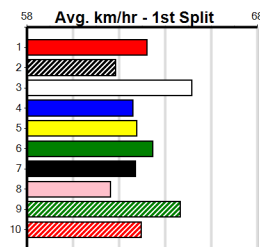

THE BECKLEY CENTRE GEELONG (300+

Distance: 400m, Race Type: Grade 7, Total Prizemoney: $1,530
1st: $1,000, 2nd: $320, 3rd: $160, 4th: $50

Watchdog Tips:

Bet:

Table with columns: Form Box, Wgt, Dist, Track, Date, Time, BON, Margin, 1st/2nd (Time), PIR, Checked, Comment, W/R, Split 1, S/P, Grade

MISPLACED [7]
BK Bitch Jan-23
Sire: FERAL FRANKY Dam: YINDI GIRL TURBO
Trainer: Matthew Lanigan (Rowsley)
Winning Distances: < 300m (0) 300 - 399m (1) 400 - 499m (0) 500 - 599m (0) 600 - 699m (0) > 700m (0)
Winning Weights: 27.3(1)
1st (4) 27.3 390 BAL R1 21-Feb-25 22.29 21.63 3.75L SPECIAL TEAMS (22.55) M/11 SW 8.51 $11.70 M
6= (8) 27.2 390 WBL R3 27-Feb-25 22.73 21.95 8.00L PAW JENNEKE (22.19) M/54 8.86 $3.30 X67
5th (8) 27.3 390 BAL R11 04-Mar-25 22.60 21.92 3.5L ASTON NITRO (22.36) M/56 SW 8.55 $5.10 7
Last 3 wins NOT included above

PAYTON'S PEARL (NSW)[7]
BK Bitch Feb-22
Sire: MEPUNGA BLAZER Dam: GEORGIA ROSE
Trainer: Troy Walters (Parwan)
Winning Distances: < 300m (0) 300 - 399m (1) 400 - 499m (0) 500 - 599m (0) 600 - 699m (0) > 700m (0)
Winning Weights: 27.4(1)
3rd (5) 26.3 305 MTG R2 14-Nov-24 18.92 17.86 2.00L BEAST STORM (18.77) 6.15 $7.00 M
3rd (1) 27.0 305 MTG R1 21-Nov-24 18.20 18.07 1.75L MAMA CHICKEN (18.07) 0 6.00 $5.00 M
4th (1) 27.6 305 MTG R2 28-Nov-24 19.15 18.17 4.75L ASTON RAMONA (18.81) 0 $13.00 M
4th (2) 27.2 305 MTG R1 19-Dec-24 18.45 17.80 2.00L HOTFOOT CUDDLES (18.30) 0 6.08 $5.50 M
1st (5) 27.4 305 MTG R1 02-Jan-25 18.01 17.72 3.5L COMPTON LILY (18.25) 0 SAMP 5.91 $3.50 M
2nd (1) 27.2 305 MTG R2 09-Jan-25 18.14 18.12 0.25L RED TO BURN (18.12) $23.00 RW
ST (-) 27.4 400 GEL 04-Feb-25 23.53 0.01L Trial Cleared M 1of1 $23.00 RW
3rd (2) 27.3 400 GEL R9 04-Mar-25 23.36 22.60 7.00L BATTLEFIELD LASS (22.87) Q/13 8.62 $30.00 7
Last 3 wins NOT included above

CRYPTO PRINCESS [7]
BK Bitch Sep-22
Sire: ASTON RUPEE Dam: PRINCESS LACE
Trainer: Robert Colpoys (Bass)
Winning Distances: < 300m (0) 300 - 399m (0) 400 - 499m (1) 500 - 599m (0) 600 - 699m (0) > 700m (0)
Winning Weights: 27.3(1)
2nd (4) 27.6 425 BEN R1 06-Nov-24 24.63 23.88 6.50L CHATTANOOGA (24.21) Q/112 6.70 $13.10 RW
2nd (2) 27.7 390 SHP R2 16-Nov-24 22.58 22.01 5.00L ASTON OUTLAY (22.23) M/22 8.61 $42.50 7
8th (2) 27.3 400 WGL R9 21-Nov-24 23.47 22.66 7.00L SOMERTON JUNE (22.98) M/88 8.76 $28.90 T3-7
3rd (5) 27.4 400 WGL R9 12-Dec-24 23.25 22.69 4.00L KILMANY WARRIOR (22.98) Q/33 8.55 $69.90 T3-7
7th (5) 27.4 400 WGL R3 19-Dec-24 23.55 22.68 13.00 BIT COOL (22.68) M/77 8.74 $26.00 7
6th (4) 27.2 400 GEL R5 04-Feb-25 23.79 22.71 12.00 FLAT CHAT (22.98) Q/34 8.71 $27.90 X67
5th (3) 27.6 390 WBL R3 10-Feb-25 23.10 22.04 6.00L SHAKER STICKER (22.71) S/11 VO 8.58 $33.80 7
2nd (1) 27.6 390 WBL R3 03-Mar-25 22.77 22.09 1.5L BOONDOCKS (22.67) Q/11 8.62 $19.10 X67
Last 3 wins NOT included above
1st (7) 27.3 400 GEL R2 17-Sep-24 23.25 22.79 1.25L EVOLVE (23.33) Q/11 8.64 $8.70 M