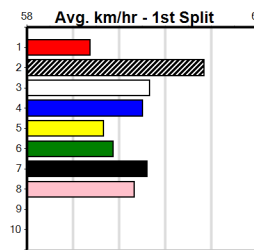

RSN GREY AREAS WEDNESDAY & FRIDAY

Distance: 460m, Race Type: Grade 5, Total Prizemoney: $1,530
1st: $1,000, 2nd: $320, 3rd: $160, 4th: $50

Watchdog Tips:

Bet:

Form Box	Wgt	Dist	Track	Date	Time	BON	Margin	1st/2nd (Time)	PIR	Checked	Comment	WR	Split 1	S/P	Grade

VOLTAGE STRIKE [5]

F Dog **Oct-22** **Sire: ASTON RUPEE** **Dam: VOLTAGE SPIKE** **Trainer: Tracey Deglaitis (Moolap)**

Owner(s): COUGAR (SYN), S Bauer, T Deglaitis
Winning Distances: < 300m (0) 300 - 399m (0) 400 - 499m (3) 500 - 599m (0) 600 - 699m (0) > 700m (0)

Winning Weights: 30.8(1) 31.8(1) 32.5(1)

2nd (8)	32.1	450	WBL	R4	04-Jan-25	25.57	24.96	2.75L NIZHONI (25.38)	S/843	.	.	.	6.86	$10.80	SF
6th (6)	32.3	450	WBL	R5	09-Jan-25	25.73	24.90	11.00 GINA RHODE (25.01)	S/886	.	.	.	7.03	$18.50	X67
6th (6)	32.7	460	GEL	R5	14-Jan-25	26.50	25.58	13.00 HURRICANE BERT (25.66)	S/866	.	.	.	6.83	$9.50	X67
7th (6)	32.7	460	GEL	R5	28-Jan-25	26.63	25.81	11.00 CHATTANOOGA (25.89)	S/886	.	.	.	7.05	$27.60	6G
1st (2)	32.5	460	GEL	R7	11-Feb-25	25.94	25.94	2.50L PAW TRINNY (26.10)	S/443	.	.	.	6.85	$14.10	X67
4th (7)	32.3	460	GEL	R7	15-Feb-25	26.48	26.17	4.50L SNITCH ADAMS (26.17)	S/754	.	.	.	6.97	$5.00	RW
5th (4)	32.6	460	GEL	R6	01-Mar-25	26.35	25.77	3.75L ASTON BAMFORD (26.08)	S/775	.	.	.	6.82	$7.90	5
3rd (2)	32.6	460	GEL	R8	04-Mar-25	26.34	25.75	4.75L ASTON BAMFORD (26.00)	S/864	.	.	.	7.02	$11.10	5

Last 3 wins NOT included above

1st (7)	30.8	400	GEL	R3	27-Sep-24	22.88	22.22	0.50L ETERNIA (22.91)	S/52	.	SW	.	8.86	$24.00	M
1st (8)	31.8	460	GEL	R7	03-Dec-24	26.25	26.21	3.5L READY TO STAGGER (26.49)	S/431	.	SW	.	7.00	$1.70	T3-7

Box History

Bx	1st	2nd	3rd	4th	5th	6th	7th	8th
1					1			1
2	1		1	1				
3		1	1	1				
4				1	1			1
5						1	2	
6			1	1		2	1	
7	1		1	1				
8	1	2				1		

Prize Best	$5900.00
Starts	25.94(2)-11/2/25
Trk/Dts	26-3-3-4
APM	16-2-1-2 3678