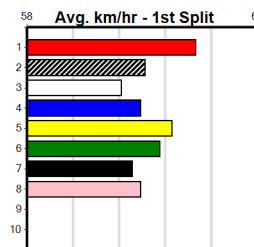

NP ELECTRICAL (300+ RANK)

Distance: 460m, Race Type: Grade 5, Total Prizemoney: $1,530
1st: $1,000, 2nd: $320, 3rd: $160, 4th: $50

Watchdog Tips:

Bet:

Form Box	Wgt	Dist	Track	Date	Time	BON	Margin	1st/2nd (Time)	PIR	Checked	Comment	WR	Split 1	S/P	Grade

1

ASTON ALLURE [5]
BKW Bitch May-22 Sire: ASTON DEE BEE Dam: ASTON GWEN
Owner(s): R Borda Trainer: Raymond Gatt (Bannockburn)
Winning Distances: < 300m (0) 300 - 399m (0) 400 - 499m (7) 500 - 599m (3) 600 - 699m (0) > 700m (0)
Winning Weights: 24.9(1) 25.0(1) 25.1(2) 25.3(1) 25.7(1) 25.9(1) 26.3(1) 26.5(1) 26.9(1)

3rd (3)	26.6	460	GEL	R8	19-Nov-24	26.35	25.83	2.50L SOMETHING CLEVER (26.18)	Q/223				6.66	$7.40	X45
5th (7)	26.8	545	BAL	R8	25-Nov-24	31.50	31.04	7.00L THIEF RETURNS (31.04)	M/4454				6.90	$8.00	T3-5
5th (4)	26.6	350	HVL	R5	06-Dec-24	20.04	19.36	10.00 GET A GRIP (19.37)	M/6				6.55	$18.30	T3-5
5th (4)	26.9	545	BAL	R11	13-Jan-25	31.59	31.08	7.50L HOLD ME CLOSER (31.08)	Q/1145		V7		6.70	$18.40	T3-5
1st (2)	26.9	460	GEL	R8	04-Feb-25	26.66	26.46	0.25L BLACK PRESTIGE (26.67)	M/112		SW		6.64	$1.90	5
7th (2)	26.9	450	BAL	R6	08-Feb-25	26.13	25.30	9.50L SAKURA RYMER (25.49)	Q/448				6.66	$5.10	5
2nd (4)	27.0	525	MEP	R2	19-Feb-25	30.67	29.58	2.75L HOT SUMMER SKY (30.49)	Q/1122				5.17	$3.70	T3-5
5th (2)	26.8	460	GEL	R7	25-Feb-25	26.55	26.18	5.50L JOSIE'S JEWEL (26.18)	M/565				6.81	$21.60	T3-5

Last 3 wins NOT included above

1st (1)	25.7	515	SAP	R12	01-Jul-24	30.22	29.44	1.25L BILLY INTENTION (30.29)	Q/1122		SW		5.11	$3.00	5
1st (8)	26.3	545	BAL	R6	21-Oct-24	31.50	31.50	0.75L SIR BINGO (31.54)	M/2222				6.84	$9.40	T3-5
1st (7)	26.5	460	GEL	R6	12-Nov-24	26.33	26.20	3.00L CARIBBEAN (26.54)	Q/111				6.65	$1.30	5

Box History

Bx	1st	2nd	3rd	4th	5th	6th	7th	8th
1	3	1			1	1	3	1
2	1				2	1	1	
3	1		1		1	1		1
4	1	2	1		2	1	1	1
5		1	1	1				
6								1
7	2	1	1		2	1		
8	2	1		1	1	1		

Prize Best Starts Trk/Dts APM

Prize	$18805.00
Best Starts	25.95(1)-26/3/24
Trk/Dts	46-10-6-4
APM	8-3-0-2 5099