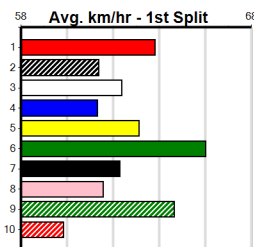

BEACHSIDE SECURITY (300+ RANK)

Distance: 400m, Race Type: Grade 7, Total Prizemoney: $1,530
1st: $1,000, 2nd: $320, 3rd: $160, 4th: $50

Watchdog Tips:

Bet:

Form Box	Wgt	Dist	Track	Date	Time	BON	Margin	1st/2nd (Time)	PIR	Checked	Comment	WR	Split 1	S/P	Grade

CONNOR FLYNN JET [7]

BK Bitch **May-22** Sire: MY REDEEMER Dam: LADY EMERALD
Owner(s): K Dalgleish Trainer: Russell Edwards (Devon Meadow)
Winning Distances: < 300m (0) 300 - 399m (0) 400 - 499m (1) 500 - 599m (0) 600 - 699m (0) > 700m (0)
Winning Weights: 22.2(1)

2nd (7)	22.4	400	GEL	R1	01-Oct-24	23.18	22.76	6.00L PAW MADDOX (22.78)	M/22				8.54	$5.70	M
5th (4)	22.4	400	GEL	R2	08-Oct-24	23.72	22.73	10.00 BONN BANG (23.05)	M/56				8.68	$10.10	M
1st (1)	22.2	435	SLE	R3	23-Oct-24	25.04	24.65	1.00L PARUMBA JORDY (25.11)	Q/111				5.34	$7.20	M
6th (3)	22.5	390	BAL	R12	07-Nov-24	23.06	22.07	6.00L SALMON SPRAY (22.67)	S/56				8.83	$8.70	X67
6th (2)	22.8	400	WGL	R10	14-Nov-24	23.69	22.72	8.00L GASLIGHT CAPERS (23.13)	M/77				8.84	$4.80	X67
7= (5)	23.4	390	SHP	R9	19-Dec-24	22.94	22.10	7.00L ROMAN EMPIRE (22.46)	M/34				8.64	$19.70	7
7th (7)	23.8	400	GEL	R10	31-Dec-24	24.29	22.76	19.00 FLAT CHAT (23.03)	S/57				8.74	$19.30	7
8th (7)	22.8	425	BEN	R9	21-Feb-25	24.99	24.24	9.00L LISBURN (24.39)	M/544				6.78	$46.90	7

Last 3 wins NOT included above

Box History

Bx	1st	2nd	3rd	4th	5th	6th	7th	8th
1	1							
2				1		2		
3					1	1		
4					2			1
5				1	1		1	
6				1		2		
7		2		1		1	1	1
8		1	1					

Prize Best $2215.00
Starts 23.18(7)-1/10/24
Trk/Dts 22-1-3-1
APM 8-0-1-0
722

ROSCO'S DREAM (QLD)[7]

BK Dog **Jan-22** Sire: FERNANDO BALE Dam: DAM SLIPPERY
Owner(s): D Simmons Trainer: Leanne Burke (Alberton West)
Winning Distances: < 300m (0) 300 - 399m (0) 400 - 499m (1) 500 - 599m (0) 600 - 699m (0) > 700m (0)
Winning Weights: 30.8(1)

6th (4)	30.7	510	SLE	R3	18-Oct-24	30.52	29.06	9.00L GALLOPING DEMI (29.91)	M/766				9.99	$7.70	T3-M
6th (7)	30.7	510	SLE	R4	23-Oct-24	30.25	29.13	14.00 MR. ZULU (29.27)	M/777		VO		9.92	$13.20	M
6th (8)	30.4	435	SLE	R3	30-Oct-24	26.43	24.81	20.00 PARUMBA CHA CHA (25.09)	M/477				5.41	$11.00	M
5th (4)	30.5	510	SLE	R2	05-Nov-24	29.86	28.98	13.00 WARRIOR ETHAN (28.98)	M/666		V14		9.57	$16.00	T3-M
5th (8)	30.6	460	WGL	R1	28-Nov-24	26.82	26.13	6.00L GENERAL SHADOW (26.42)	M/666				6.83	$21.50	T3-M
3rd (6)	30.3	460	WGL	R1	05-Dec-24	26.46	25.97	3.00L HAPPY INTENTION (26.25)	Q/233				6.71	$23.30	M
7th (8)	30.9	435	SLE	R2	11-Dec-24	25.97	24.66	18.00 SPARKLING GIRL (24.75)	M/567		V14		5.56	$11.70	M
1st (1)	30.8	435	SLE	R3	19-Feb-25	25.03	24.59	1.25L JADE'S HOT (25.10)	Q/111		SW		5.34	$14.40	M

Last 3 wins NOT included above

Box History

Bx	1st	2nd	3rd	4th	5th	6th	7th	8th
1	1	1						
2		1						
3				2				
4					1	2	1	
5					1			
6			1					
7		1		2	1	1		
8			1	2	1	1		

Prize Best $2430.00
Starts FSH
Trk/Dts 21-1-2-3
APM 0-0-0-0
1365