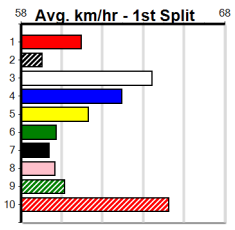

- 1st Leg: 1 2nd Leg: 3,6,8
- 3rd Leg: 1,2,4 4th Leg: 2,3,6
- Cost: \$50 for 185.19%

Mobile Form Guide

Average Winning Time:

Distance	Grade	Avg. Time
435m	Free For All	24.30
435m	Mixed 4/5	24.46
435m	Mixed 6/7 Final	24.57
435m	S/E Veteran	24.61
435m	Grade 5	24.66
435m	Restricted Win	24.72
435m	Mixed 6/7	24.77
435m	Maiden	24.91
510m	Mixed 3/4	28.57
510m	Grade 5	29.02
640m	Grade 5	36.66

Track Record:

Distance	Time	Greyhound	Date Set
435m	23.850	DR. ASHER	02-Feb-25
510m	28.223	NANGAR JIM	26-Dec-24
640m	36.191	CANYA ALL CLASS	20-Dec-24

Sale

TRACK INFO

Track Circumference 558m
Radius Top Turn 50m
Track Width 6m
Radius Home Turn 74m

Sale

FLYING COLOURS TRAVEL

Distance: 435m, Race Type: Maiden, Total Prizemoney: \$2,535
1st: \$1,680, 2nd: \$520, 3rd: \$260, 4th: \$75

1
6:04PM
(VIC time)

JUJU BLUE (4) has continued to improve with each run and she looks suited in this event. FUELED UP (5) was far from disgraced when placed on debut and will be much better for the run. BLACK XENA (3) has claims