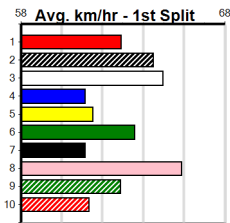

Sale

12
10:02PM
(VIC time)

TOONGABBIE LODGE VETERANS (200+ R

Distance: 435m, Race Type: S/E Veteran, Total Prizemoney: $2,925
1st: $1,950, 2nd: $600, 3rd: $300, 4th: $75

HERE COMES ARTIE (8) is a big talent when on song and he will find this easier than his most recent racing. QUENARA BALE (4) will appreciate the smaller line-up and must be respected. MICK SAYS SO (6) was impressive last time out

Watchdog Tips:

8 4 6 10 Bet:

Win 8

Form	Box	Weight	Dist	Track	Date	Time	BON	Margin	1st/2nd (Time)	PIR	Checked	Comment	W/R	Split 1	S/P	Grade	Winning Boxes							
1 CATCH THE OUTLAW [5]																	<i>Beaten in all three runs here, prefer others</i>							
WBK D Dec-20 FERNANDO BALE SUPREME OUTLAW $10.00																	<table border="1"> <thead><tr><th>1</th><th>2</th><th>3</th><th>4</th><th>5</th><th>6</th><th>7</th><th>8</th></tr></thead> <tbody><tr><td>2</td><td>1</td><td></td><td>1</td><td>6</td><td></td><td></td><td>3</td></tr> <tr><td>Prize</td><td></td><td></td><td></td><td></td><td></td><td></td><td></td><td>$20,575.00</td></tr> <tr><td>Best</td><td></td><td></td><td></td><td></td><td></td><td></td><td></td><td>24.96</td></tr> <tr><td>Starts</td><td></td><td></td><td></td><td></td><td></td><td></td><td></td><td>104-7-27-11</td></tr> <tr><td>Trk/Dst</td><td></td><td></td><td></td><td></td><td></td><td></td><td></td><td>3-0-0-0</td></tr> <tr><td>APM</td><td></td><td></td><td></td><td></td><td></td><td></td><td></td><td>$3533</td></tr> </tbody> </table>							
Trainer: Phillip Polluro (Morwell) 3rd (2) 32.3 400 WGL R12 28-Jan-25 23.22 22.45 3.00LJOE GEM (23.02) S/74 . . . 8.70 $35.70 VET 5th (7) 32.6 460 WGL R8 06-Feb-25 26.60 26.07 8.00LPEACOCK (26.07) S/555 . . . 6.71 $78.60 5 4th (6) 32.0 435 SLE R4 16-Feb-25 25.11 24.64 6.50LAUSSIE SUPREME (24.67) M/654 . . . 5.44 $171.40 5H 3rd (3) 32.2 400 WGL R9 20-Feb-25 23.03 22.50 1.00LGOT IMMUNITY (22.97) M/33 . . . 8.65 $8.80 5 Owner(s): P Polluro																								
2 SODA APACHE [5]																	<i>*** SCRATCHED ***</i>							
RF D Aug-20 FERNANDO BALE IRELAND'S FORCE $99.00																	<table border="1"> <thead><tr><th>1</th><th>2</th><th>3</th><th>4</th><th>5</th><th>6</th><th>7</th><th>8</th></tr></thead> <tbody><tr><td>8</td><td>3</td><td></td><td>1</td><td></td><td>1</td><td>2</td><td></td></tr> <tr><td>Prize</td><td></td><td></td><td></td><td></td><td></td><td></td><td></td><td>$70,455.00</td></tr> <tr><td>Best</td><td></td><td></td><td></td><td></td><td></td><td></td><td></td><td>24.70</td></tr> <tr><td>Starts</td><td></td><td></td><td></td><td></td><td></td><td></td><td></td><td>82-15-13-6</td></tr> <tr><td>Trk/Dst</td><td></td><td></td><td></td><td></td><td></td><td></td><td></td><td>1-0-0-0</td></tr> <tr><td>APM</td><td></td><td></td><td></td><td></td><td></td><td></td><td></td><td>$8470</td></tr> </tbody> </table>							
Trainer: Geoffrey Dalton (Hazelwood North) 7th (6) 33.3 460 WGL R8 28-Jan-25 26.58 25.88 9.50LASTON CORLEONE (25.93) M/457 . . . 6.63 $57.00 X45 1st (7) 33.2 510 SLE R6 05-Feb-25 29.37 29.12 6.00SOMERTON JUNE (29.97) M/111 . . . 9.39 $2.60 T3-5 1st (4) 33.4 460 WGL R8 13-Feb-25 25.95 25.95 3.25BLACK SPECTRE (26.17) M/321 . . . SW 6.67 $2.10 T3-5 6th (3) 33.2 515 SAP R11 24-Feb-25 29.96 29.31 6.50LPAW QWAN (29.53) Q/5866 . . . 5.16 $44.80 5H Owner(s): Fluffy Side Up (SYN), A Onley, P Only																								
3 HOWE PIE (WA)[5]																	<i>*** SCRATCHED ***</i>							
BK D Sep-20 AUSSIE INFRARED BUBBA'S SILVIA $99.00																	<table border="1"> <thead><tr><th>1</th><th>2</th><th>3</th><th>4</th><th>5</th><th>6</th><th>7</th><th>8</th></tr></thead> <tbody><tr><td>2</td><td>5</td><td></td><td>2</td><td></td><td></td><td>1</td><td>4</td></tr> <tr><td>Prize</td><td></td><td></td><td></td><td></td><td></td><td></td><td></td><td>$35,595.00</td></tr> <tr><td>Best</td><td></td><td></td><td></td><td></td><td></td><td></td><td></td><td>25.05</td></tr> <tr><td>Starts</td><td></td><td></td><td></td><td></td><td></td><td></td><td></td><td>125-14-20-19</td></tr> <tr><td>Trk/Dst</td><td></td><td></td><td></td><td></td><td></td><td></td><td></td><td>3-0-1-1</td></tr> <tr><td>APM</td><td></td><td></td><td></td><td></td><td></td><td></td><td></td><td>$6665</td></tr> </tbody> </table>							
Trainer: Frank Toth (Pakenham) 4th (7) 32.1 460 GEL R11 11-Feb-25 26.23 25.94 3.00LCANT PARK THERE (26.02) M/554 . . . 6.79 $28.30 5 1st (2) 32.0 350 HVL R8 18-Feb-25 19.66 19.52 0.25LBRAEMAR ELSIE (19.67) M/5 . . . 6.70 $2.00 5 2nd (7) 32.3 300 HVL R12 21-Feb-25 16.99 16.55 2.75LHAMMER (16.80) M/4 . . . 3.99 $3.80 T3-5 2nd (1) 31.9 350 HVL R8 28-Feb-25 19.46 19.33 2.00LCASH NOW (19.33) S/5 . . . 6.67 $3.80 T3-5 Owner(s): big dog (SYN), B Sands, F Toth																								
4 QUENARA BALE (NSW)[5]																	<i>Tough draw but has good muster, threat</i>