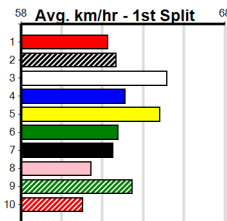

Sale

SPORTSBET EVERY DOG HAS ITS DAY

Distance: 435m, Race Type: Grade 5, Total Prizemoney: \$2,925
1st: \$1,950, 2nd: \$600, 3rd: \$300, 4th: \$75

11

9:47PM

(VIC time)

MR. THOMAS (8) showed enormous potential in his first prep and he should be primed to fire fresh.
ZONNEKEYN (3) was far from disgraced here last time and he can run a cheeky race again. DR.
FARRAH (4) has a good record here