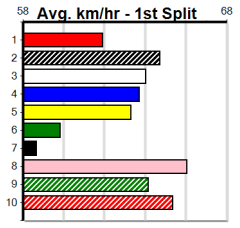

Watchdog Tips: 2 4 7 8

Bet:

Box Quinella 2,4,7 (\$10 for 333.33%)

Form	Box	Weight	Dist	Track	Date	Time	BON	Margin	1st/2nd (Time)	PIR	Checked	Comment	WR	Split 1	S/P	Grade
------	-----	--------	------	-------	------	------	-----	--------	----------------	-----	---------	---------	----	---------	-----	-------