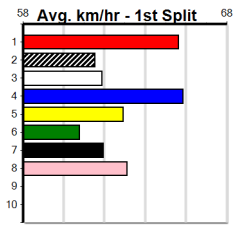

Sale

JAMES YEATES PRINTING & DESIGN

Distance: 510m, Race Type: Grade 5, Total Prizemoney: \$3,340
1st: \$2,230, 2nd: \$690, 3rd: \$345, 4th: \$75

7
8:07PM
(VIC time)

JUMBUK JOHNNY (1) is getting stronger with every run and he is drawn to make every post a winner. SEPHORA BALE (4) owns a smart 28.72 PB here and she can unwind a powerful finishing burst. ELLE GEM (2) won't be too far away