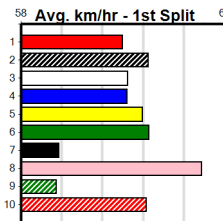

Sale

SPORTSBET FINAL

Distance: 435m, Race Type: Mixed 6/7 Final, Total Prizemoney: $3,360
1st: $2,250, 2nd: $690, 3rd: $345, 4th: $75

4
7:02PM
(VIC time)

ARKA AIR (8) went 5.20 to the first marker here last week and a repeat should see her cross at the bend. MATILDA ROSE (1) has a nice turn of foot and she is drawn to get all the breaks.
DOONGALLA AL (6) has pace to burn

Watchdog Tips: 8 1 6 2 **Bet:** Win 8