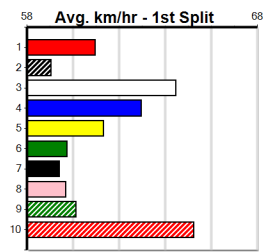

Sale
1
6:04PM
(VIC time)

FLYING COLOURS TRAVEL

Distance: 435m, Race Type: Maiden, Total Prizemoney: $2,535
1st: $1,680, 2nd: $520, 3rd: $260, 4th: $75

JUJU BLUE (4) has continued to improve with each run and she looks suited in this event. FUELED UP (5) was far from disgraced when placed on debut and will be much better for the run. BLACK XENA (3) has claims

Watchdog Tips: **4** **5** **3** **9** **Bet:** Box Trifecta 3,4,5,9 ($10 for 41.67%)

1

SALEENA BALE [M] *** SCRATCHED *** **$6.50**

BD Bitch Jul-22 Sire: FERAL FRANKY Dam: QUAIL BALE
Owner(s): L Harris Trainer: Luke Harris (Devon Meadows)

Winning Distances: < 300m (0) 300 - 399m (0) 400 - 499m (0) 500 - 599m (0) 600 - 699m (0) > 700m (0)

Winning Weights:

Run	Dist	Wgt	Track	Date	Time	BOB	Margin	1st/2nd (Time)	PIR	Checked	Comment	WR	Split 1	S/P	Grade
3rd (2)	31.2	390	BAL	R2	13-Jan-25	22.98	22.08	4.25L MAURITIAN NITRO (22.70)	M/33	.	.	.	8.79	$8.50	T3-M
4th (4)	31.4	390	BAL	R2	20-Jan-25	22.69	22.23	4.00L COUNTY ART (22.41)	Q/22	.	.	.	8.59	$4.80	M
2nd (4)	31.7	390	BAL	R9	27-Jan-25	22.53	22.25	4.00L ASTON CAPER (22.25)	M/22	.	.	.	8.73	$4.90	T3-M
2nd (4)	31.8	400	WGL	R3	13-Feb-25	23.23	22.79	0.75L ASTON DENTON (23.17)	Q/22	.	.	.	8.57	$3.00	T3-M
2nd (7)	31.7	390	SHP	R2	17-Feb-25	22.43	21.72	1.25L DAD'S SURPRISE (22.36)	M/32	.	.	.	8.59	$6.80	M
3rd (3)	31.1	390	BAL	R1	21-Feb-25	22.60	21.63	4.50L MISPLACED (22.29)	Q/63	.	.	.	8.86	$4.50	M
3rd (2)	30.8	390	BAL	R1	26-Feb-25	22.84	21.92	8.00L BRACE FOR KAOS (22.28)	M/43	.	.	.	8.73	$10.30	M
2nd (6)	31.3	435	SLE	R2	02-Mar-25	25.16	24.41	2.50L MONEY MACHINE (25.00)	M/522	.	.	.	5.49	$11.80	M

Last 3 wins NOT included above

Box History

Bx	1st	2nd	3rd	4th	5th	6th	7th	8th
1			1					
2			2			1		
3			1					1
4	2			1				1
5								
6		1						
7		1				1	2	
8						1		

Prize Best $2570.00
Starts 25.16(6)-2/3/25
Trk/Dts 16-0-4-4
APM 1-0-1-0
2336

2

DR. DIABLO [M] *** SCRATCHED *** **$26.00**

BK Dog May-21 Sire: ASTON KIMETTO Dam: BLUE SURFONIC
Owner(s): DOCTORS KENNELS (SYN), J McMahon, J Gill Trainer: Marcus McMahon (Giffard West)

Winning Distances: < 300m (0) 300 - 399m (0) 400 - 499m (0) 500 - 599m (0) 600 - 699m (0) > 700m (0)

Winning Weights:

Run	Dist	Wgt	Track	Date	Time	BOB	Margin	1st/2nd (Time)	PIR	Checked	Comment	WR	Split 1	S/P	Grade
3rd (1)	33.0	435	SLE	R1	30-Oct-24	25.41	24.81	4.75L PARUMBA JORDY (25.09)	M/333	.	.	.	5.50	$65.20	M
8th (3)	32.7	435	SLE	R1	03-Nov-24	26.14	24.26	16.00 JUMBOK JOHNNY (25.02)	S/888	.	.	.	5.47	$64.50	M
8th (4)	32.3	435	SLE	R2	11-Dec-24	26.53	24.66	26.00 SPARKLING GIRL (24.75)	M/688	.	V10	.	5.63	$48.70	M
6th (5)	32.3	435	SLE	R2	08-Jan-25	26.46	24.66	16.00 TOUCH MY HAND (25.38)	M/777	.	.	.	5.68	$33.70	M
4th (8)	32.8	435	SLE	R2	05-Feb-25	25.59	24.64	6.50L KOKODA TRAIL (25.15)	S/634	.	.	.	5.43	$35.10	T3-M
7th (7)	33.1	435	SLE	R2	19-Feb-25	26.13	24.59	16.00 PAW DENVER (25.02)	M/557	.	.	.	5.55	$25.30	M
5th (2)	32.9	435	SLE	R1	28-Feb-25	25.49	24.16	11.00 DONKEY FLY (24.77)	S/755	.	.	.	5.55	$35.20	M
3rd (8)	32.5	435	SLE	R2	05-Mar-25	25.84	24.39	13.00 URANA JAM DONUT (24.98)	S/666	.	.	.	5.70	$35.80	T3-M

Last 3 wins NOT included above

Box History

Bx	1st	2nd	3rd	4th	5th	6th	7th	8th
1			1					1
2					1	2		1
3			1		1			2
4							1	2
5						1	1	2
6							1	2
7						2	1	
8		1	1	1	1	1	1	1

Prize Best $530.00
Starts 25.41(1)-30/10/24
Trk/Dts 28-0-0-3
APM 21-0-0-3
306