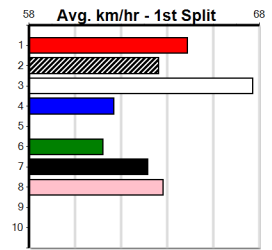

Sale

6

7:46PM

(VIC time)

ED FOUNTAIN REMOVALS

Distance: 510m, Race Type: Mixed 3/4, Total Prizemoney: $3,875
1st: $2,600, 2nd: $800, 3rd: $400, 4th: $75

DR. DYLAN (6) has turned in some monster performances here over 435m of late and he is two of two over this journey. TOMMY TEQUILA (3) has the class edge and he is expected to cross and lead for a long way. PAW FARINA (8) is showing promise

Watchdog Tips: **6** **3** **8** **1** **Bet:** **Win 6**

1

MINTER FROST [4] Drawn to be prominent throughout, keep safe **$6.00**
BD Dog Jan-21 Sire: ZAMBORA BROCKIE Dam: FANCY MINTER Trainer: Joy Reinke (Johnsonville)
Owner(s): J Reinke
Winning Distances: < 300m (0) 300 - 399m (0) 400 - 499m (1) 500 - 599m (16) 600 - 699m (2) > 700m (0)
Winning Weights: 31.8(1) 32.2(1) 32.4(1) 32.6(3) 32.7(1) 32.8(3) 33.0(2) 33.3(1) 33.4(1) 33.6(2) 33.7(1) 33.9(1) 34.1(1)

Box	1st	2nd	3rd	4th	5th	6th	7th	8th
1	6	3	2	1	3	1		
2	3	2	2	1	1	1	1	3
3	5	3	1	1	1			
4	3	2	2	1			2	
5		2		1				
6	1	3	1	1	2			
7	1	4	3	1	2	1	1	
8	1	1	1	1	3			

Prize Best Starts Trk/Dts APM $134959.38 28.32(1)-9/3/25 74-19-13-15 8-3-2-1 8904

2

JOHNSON STREET [3] Great win last time, this is harder, place best **$4.60**
BK Bitch Jun-22 Sire: BERNARDO Dam: SUFFRAGETTE Trainer: William McMahon (Giffard West)
Owner(s): G Slattery
Winning Distances: < 300m (0) 300 - 399m (1) 400 - 499m (5) 500 - 599m (2) 600 - 699m (0) > 700m (0)
Winning Weights: 27.8(1) 28.0(1) 28.6(1) 28.7(1) 28.9(1) 29.3(2) 29.4(1)

Box	1st	2nd	3rd	4th	5th	6th	7th	8th
1		1	1	1				
2	1	1	1	2	2	1		
3	2		1	2				
4	1	2	1	1				1
5			1	1			1	
6	2						1	
7	2	1	1	1			1	
8								

Prize Best Starts Trk/Dts APM $20825.63 28.49(3)-28/2/25 32-8-3-3 9-2-3-1 11478

3

TOMMY TEQUILA (NSW)[4] Class edge, looks the leader, main danger **$4.20**
RBD Dog Feb-22 Sire: TOMMY SHELBY Dam: DAZZLING BLING Trainer: Rebecca Gibbons (Avalon)
Owner(s): Evolution (SYN), T Fogarty, J Phillips
Winning Distances: < 300m (0) 300 - 399m (0) 400 - 499m (9) 500 - 599m (7) 600 - 699m (0) > 700m (0)
Winning Weights: 31.3(1) 31.9(4) 32.0(2) 32.1(1) 32.2(2) 32.5(1) 32.6(1) 32.7(3) 32.9(1)

Box	1st	2nd	3rd	4th	5th	6th	7th	8th
1	6	3	1	2	2			
2	1	2	2	1	2	1		
3	1	2	2	1	2	1	2	
4	3	4	1	1	1			1
5		2	1					1
6	1	2	1	2	2			1
7	3	2	2	2	2			
8	1				1	1	1	1

Prize Best Starts Trk/Dts APM $82448.57 28.61(3)-9/3/25 63-16-15-7 2-0-0-1 17804

4

MADALIA SNOOPY [3] A little one paced, likely to struggle here **$26.00**
BK Dog Jun-21 Sire: ASTON DEE BEE Dam: MADALIA MAGGIE Trainer: Peter Mckenzie (Tinamba)
Owner(s): P Mckenzie
Winning Distances: < 300m (0) 300 - 399m (1) 400 - 499m (7) 500 - 599m (2) 600 - 699m (0) > 700m (0)
Winning Weights: 33.8(3) 33.9(1) 34.0(1) 34.2(1) 34.3(1) 34.4(1) 34.7(1) 34.8(1)

Box	1st	2nd	3rd	4th	5th	6th	7th	8th
1	3	1	3	2	1			
2	1	2	3	1	1	2		
3	1	2	2	2	2	2		1
4	1	2	2	1	3	2	3	
5			1	1	1	1	3	
6	1	2	1	1	2	1		1
7	3	2	1	2	1	2	1	1
8	1	1	1	1	1	3	2	3

Prize Best Starts Trk/Dts APM $33360.63 28.88(2)-17/12/23 82-10-10-13 10-2-1-0 4121

5

*** VACANT BOX ***
Sire: Dam: Trainer:
Owner(s):
Winning Distances: < 300m (0) 300 - 399m (0) 400 - 499m (0) 500 - 599m (0) 600 - 699m (0) > 700m (0)
Winning Weights: