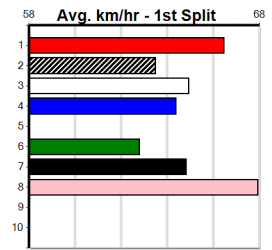

GRV DISTANCE RACING

Distance: 640m, Race Type: Grade 5, Total Prizemoney: $3,940
1st: $2,640, 2nd: $815, 3rd: $410, 4th: $75

VODKA AND ICE (3) has been brilliant in his past two and he appears to be a serious up and comer. HE SHINES (2) is a gifted chaser and he will appreciate the vacant draw in one. WESTERLY BALE (6) can run a cheeky race

Watchdog Tips: [3] [2] [6] [8] Bet: Win 3

Horse card for VOICE OF THUNDER [5] - SCRATCHED. Includes form box, dog/bitch name, date, sire, dam, winning distances, weights, and box history.

Horse card for HE SHINES [5]. Includes form box, dog name, date, sire, dam, winning distances, weights, and box history.

Horse card for VODKA AND ICE [5]. Includes form box, dog name, date, sire, dam, winning distances, weights, and box history.

Horse card for HONEY BUNNY [5]. Includes form box, bitch name, date, sire, dam, winning distances, weights, and box history.

Horse card for VACANT BOX. Includes owner, winning distances, weights, and box history.

1

2

3

4

5