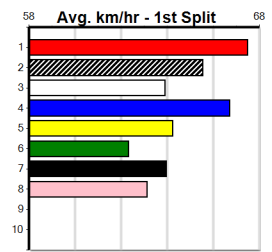

Sale
5
7:29PM
(VIC time)

IAN CARTER BUILDER

Distance: 435m, Race Type: Free For All, Total Prizemoney: $3,360
1st: $2,250, 2nd: $690, 3rd: $345, 4th: $75

DESCRIPTION (1) has a brilliant record here and he is drawn to make every post a winner. ASTON CORLEONE (2) is another who excels here and he should test the red for most of the journey. MYALL SANDY (3) just needs luck early on

Watchdog Tips: **1** **2** **3** **6** **Bet:** **Win 1**

Form Box	Wgt	Dist	Track	Date	Time	BON	Margin	1st/2nd (Time)	PIR	Checked	Comment	WR	Split 1	S/P	Grade
1	DESCRIPTION [2]														
Prolific winner, drawn to lead, hard to reel in															
$2.80															
BK Dog May-22 Sire: ASTON DEE BEE Dam: APPOINTED Trainer: Rebecca Gibbons (Avalon) Owner(s): A Tullio Winning Distances: < 300m (0) 300 - 399m (4) 400 - 499m (19) 500 - 599m (1) 600 - 699m (0) > 700m (0) Winning Weights: 33.3(1) 33.5(1) 33.9(4) 34.0(2) 34.1(1) 34.3(2) 34.4(1) 34.5(3) 34.6(2) 34.7(1) 34.8(1) 34.9(2) 35.0(1) 1st (2) 34.9 425 BEN R7 10-Jan-25 23.58 23.58 2.25L RIENDO (23.73) M/331 . . . SW . . . 6.46 $3.90 FFA 1st (2) 34.5 425 BEN R7 17-Jan-25 23.55 23.55 1.5L EXCAVATION (23.65) Q/111 . . . . . 6.39 $2.90 X34 2nd (1) 34.7 500 BEN R9 24-Jan-25 28.38 28.11 1.75L ARI GOLD (28.27) Q/211 . . . . . 6.58 $1.20 X34 1st (5) 35.1 410 HOR R11 07-Feb-25 23.18 23.09 5.00L SHOW CAUSE (23.53) Q/111 . . . . . 10.19 $1.90 X34 3rd (5) 35.1 410 HOR R10 14-Feb-25 23.29 23.08 1.75L CORTEZ BALE (23.17) Q/13 . . . . . 10.18 $1.20 X34 2nd (7) 35.5 300 HVL R4 23-Feb-25 16.46 16.30 2.50L IMANI (16.30) M/2 . . . . . 3.95 $3.80 FFA 4th (5) 35.3 300 HVL R5 04-Mar-25 16.72 16.25 3.5L HIGHLY ABRASIVE (16.49) M/4 . . . . . 3.99 $7.20 S 1st (1) 35.0 435 SLE R5 09-Mar-25 24.02 24.02 3.25L ASTON CORLEONE (24.25) M/111 . . . . . 5.18 $1.70 FFA Last 3 wins NOT included above 1st (3) 34.5 400 GEL R9 08-Nov-24 22.39 22.39 4.50L TINKER DOT (22.70) Q/11 . . . . . SW . . . 8.34 $1.30 FFA 1st (1) 34.4 390 WBL R10 21-Nov-24 21.81 21.81 4.25L ASTON FANTASTIC (22.10) Q/11 . . . . 8.40 $3.50 X34 1st (2) 34.6 435 SLE R8 22-Dec-24 24.18 24.14 1.00L BORACAY STORM (24.24) M/422 . . . . 5.24 $3.50 SH