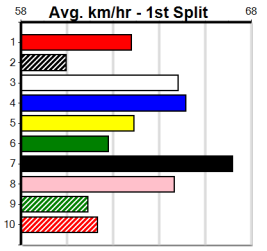

Sale
10
9:32PM
(VIC time)

CABINET CONNECTIONS

Distance: 435m, Race Type: Mixed 4/5, Total Prizemoney: $3,360
1st: $2,250, 2nd: $690, 3rd: $345, 4th: $75

THORKILDSEN (7) sizzled early in his top 22.65 Warragul win and he will prove hard to hold out again. PROMISES TO BE (8) is flying at present and he can follow the seven across early on. XATU BALE (6) just needs a little room early on

Watchdog Tips: 7 8 6 5 Bet: Win 7

1

DR. ZEEKA [5] Needs to lead, will cop pressure, prefer others **$7.50**

BD Bitch Aug-22 Sire: FERAL FRANKY Dam: PAYTON Trainer: Kimberley McMahon (Giffard Wes)

Owner(s): DOCTORS KENNELS (SYN), J McMahon, J Gill
Winning Distances: < 300m (0) 300 - 399m (0) 400 - 499m (2) 500 - 599m (1) 600 - 699m (1) > 700m (0)
Winning Weights: 25.8(1) 26.0(1) 26.1(1) 26.3(1)

1st	2nd	3rd	4th	5th	6th	7th	8th
1st (1) 26.1 435 SLE R3 26-Dec-24	24.51	23.93	0.75L ASTON ALIGHT (24.56)	Q/222	. . . .	5.21	$5.40 7
4th (7) 26.0 435 SLE R2 05-Jan-25	24.99	24.30	7.50L MR. THOMAS (24.48)	M/455	. . . .	5.36	$29.50 6G
3rd (3) 25.4 510 SLE R5 12-Jan-25	29.21	28.73	3.25L ROYAL MAGPIE (28.99)	M/233	. . . .	9.28	$8.30 X67
6th (5) 25.9 510 SLE R5 24-Jan-25	29.37	28.59	3.00L ROYAL MAGPIE (29.18)	M/223	. . . .	9.28	$10.10 X67
1st (1) 26.0 510 SLE R4 02-Feb-25	28.77	28.68	3.25L SHE'S VERSACE (28.99)	Q/111	. . . .	9.16	$4.50 RWH
6th (1) 26.3 510 SLE R5 09-Feb-25	29.72	28.85	7.00L WARRIOR JACK (29.24)	Q/466	. . . .	9.57	$2.20 RWF
1st (8) 26.3 640 SLE R6 16-Feb-25	37.19	37.19	0.75L REALITY PIE (37.24)	M/1111	. . . .	6.16	$9.00 RW
7th (8) 26.4 510 SLE R5 23-Feb-25	30.07	28.58	14.00 VIPER (29.09)	Q/137	. . . .	9.26	$7.90 5

Last 3 wins NOT included above

1st	2nd	3rd	4th	5th	6th	7th	8th
1st (2) 25.8 435 SLE R2 13-Oct-24	24.78	24.07	2.25L UNDERCOVER GUY (24.94)	M/221	. . . .	5.29	$6.80 M

Prize Best Starts Trk/Dts APM: $11355.00, 24.51(1)-26/12/24, 19-4-0-6, 11-2-0-4, 7292

2

DR. LETTIE [5] *** SCRATCHED *** **$21.00**

F Bitch Jul-21 Sire: HOOKED ON SCOTCH Dam: DR. ABBIE Trainer: Judith McMahon (Giffard West)

Owner(s): DOCTORS KENNELS (SYN), J McMahon, J Gill
Winning Distances: < 300m (0) 300 - 399m (1) 400 - 499m (3) 500 - 599m (2) 600 - 699m (0) > 700m (0)
Winning Weights: 26.2(0) 26.7(1) 27.1(1) 27.8(1) 27.9(1)

1st	2nd	3rd	4th	5th	6th	7th	8th
3rd (7) 27.8 510 SLE R7 12-Jan-25	29.23	28.73	7.50L JOHNSON STREET (28.73)	M/544	. . . .	9.44	$6.60 5
1st (7) 27.8 510 SLE R4 15-Jan-25	29.32	29.03	1.00L DUNDEE DIXIE (29.38)	M/511	. . . .	9.40	$2.90 T3-5
7th (3) 27.8 510 SLE R6 19-Jan-25	29.53	28.76	5.50L SELECT RONAN (29.16)	M/588	. . . .	9.38	$11.60 5
4th (7) 28.2 435 SLE R12 26-Jan-25	25.01	24.31	6.00L RIVIERA BALE (24.62)	M/855	. . . .	5.60	$5.00 5
3rd (3) 28.1 435 SLE R9 05-Feb-25	25.11	24.64	4.00L DR. NATASHA (24.85)	M/763	. . . .	5.45	$5.30 T3-5
4th (5) 28.2 435 SLE R11 23-Feb-25	24.88	24.16	2.25L DR. ERICA (24.73)	M/755	. . . .	5.50	$47.50 X45
4th (2) 28.1 435 SLE R5 28-Feb-25	24.91	24.16	1.00L CHASING HEARTS (24.84)	Q/644	. . . .	5.46	$46.40 5
P (4) 27.9 515 SAN R12 06-Mar-25	0.00	29.19	. AVIATION (29.72)	M/7	. . . V90	5.32	$67.90 5

Last 3 wins NOT included above

1st	2nd	3rd	4th	5th	6th	7th	8th
1st (5) 26.7 435 SLE R3 23-Jun-24	24.78	24.37	1.00L ROYAL PRIDE (24.84)	M/453	. . . .	5.41	$5.50 X67
1st (3) 26.2 500 TRA R6 12-Jul-24	28.11	27.78	3.25L ABUNDANT LUMENS (28.33)	Q/111	. . . .	9.23	$5.40 5
1st (5) 27.9 435 SLE R12 08-Jan-25	24.99	24.66	1.75L FIRST MATE (25.10)	M/644	. . . .	5.50	$3.70 5

Prize Best Starts Trk/Dts APM: $15770.63, 24.78(5)-23/6/24, 45-6-4-10, 26-3-1-7, 4247