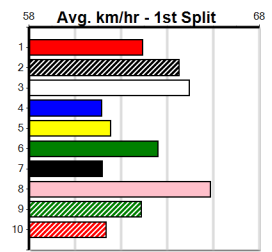

Sale
12
10:02PM
(VIC time)

TOONGABBIE LODGE VETERANS (200+ RANK)

Distance: 435m, Race Type: S/E Veteran, Total Prizemoney: $2,925
1st: $1,950, 2nd: $600, 3rd: $300, 4th: $75

HERE COMES ARTIE (8) is a big talent when on song and he will find this easier than his most recent racing. QUENARA BALE (4) will appreciate the smaller line-up and must be respected. MICK SAYS SO (6) was impressive last time out

Watchdog Tips: 8 4 6 10 **Bet:** Win 8

1

CATCH THE OUTLAW [5] **$10.00**
WBK Dog Dec-20 Sire: FERNANDO BALE Dam: SUPREME OUTLAW
Owner(s): P Pollutro Trainer: Phillip Pollutro (Morwell)
Winning Distances: < 300m (0) 300 - 399m (1) 400 - 499m (6) 500 - 599m (0) 600 - 699m (0) > 700m (0)
Winning Weights: 31.2(1) 31.9(2) 32.1(1) 32.2(1) 32.3(1) 32.5(1)
2nd (2) 32.5 400 WGL R10 02-Jan-25 22.91 22.43 4.00L FINANCIAL NEWS (22.64) M/22 . . . . . 8.54 $11.00 SH
7th (4) 32.3 400 WGL R12 07-Jan-25 23.69 22.55 11.00L ASTON IMAGE (22.95) M/67 . . . . . SW 9.00 $44.10 5
8th (3) 32.2 400 WGL R12 17-Jan-25 23.47 22.40 15.00L COMPUTER MODEL (22.42) M/88 . . . . 8.73 $48.10 5
1st (1) 32.5 400 WGL R11 23-Jan-25 23.00 22.46 1.00L ARCHER EIGHT (23.07) Q/13 . . . . 8.37 $3.20 T3-5
3rd (2) 32.3 400 WGL R12 28-Jan-25 23.22 22.45 3.00L JOE GEM (23.02) S/74 . . . . 8.70 $35.70 VET
5th (7) 32.6 460 WGL R8 06-Feb-25 26.60 26.07 8.00L PEACOCK (26.07) S/555 . . . . 6.71 $78.60 5
4th (6) 32.0 435 SLE R4 16-Feb-25 25.11 24.64 6.50L AUSSIE SUPREME (24.67) M/654 . . . . 5.44 $171.40 5H
3rd (3) 32.2 400 WGL R9 20-Feb-25 23.03 22.50 1.00L GOT IMMUNITY (22.97) M/33 . . . . 8.65 $8.80 5
Last 3 wins NOT included above
1st (8) 32.1 450 TRA R7 06-May-24 25.35 24.96 0.25L GIGANTOR (25.36) Q/111 . . . . 6.60 $3.00 T3-RW
1st (3) 32.2 460 WGL R8 20-Jun-24 26.25 26.11 0.10L AUSSIE CAN FLY (26.26) M/222 . . . . 6.68 $9.70 T3-5
1st (5) 32.3 460 WGL R7 04-Jul-24 26.81 26.13 1.00L BANKRUPT (26.87) Q/123 . . . . 6.53 $7.10 5