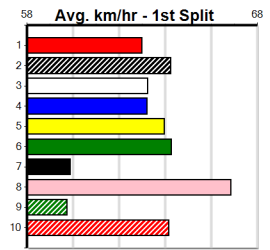

SPORTSBET FINAL

Distance: 435m, Race Type: Mixed 6/7 Final, Total Prizemoney: $3,360
1st: $2,250, 2nd: $690, 3rd: $345, 4th: $75

ARKA AIR (8) went 5.20 to the first marker here last week and a repeat should see her cross at the bend. MATILDA ROSE (1) has a nice turn of foot and she is drawn to get all the breaks. DOONGALLA AL (6) has pace to burn

Watchdog Tips: [8] [1] [6] [2] Bet: Win 8

Form Box Wgt Dist Track Date Time BON Margin 1st/2nd (Time) PIR Checked Comment W/R Split 1 S/P Grade
MATILDA ROSE [7] Solid muster, gets the gun run, main danger $7.50
BK Bitch Mar-23 Sire: HOOKED ON SCOTCH Dam: ANNIE ROSE Trainer: Sharon-lee Chignell (Rosedale)
Owner(s): S Chignell
Winning Distances: < 300m (0) 300 - 399m (0) 400 - 499m (1) 500 - 599m (0) 600 - 699m (0) > 700m (0)
Winning Weights: 26.5(1)
3rd (3) 26.1 510 SLE R1 26-Dec-24 29.25 28.22 7.00L SELECT KYRON (28.79) M/333 SW 9.19 $13.10 MH
P (8) 26.5 510 SLE R4 05-Jan-25 0.00 28.88 COME FIND ME (29.03) M/32 V21 9.27 $27.70 MF
1st (5) 26.5 435 SLE R1 26-Feb-25 24.63 24.31 7.00L ROCK ON HARRY (25.10) M/111 SW 5.26 $6.20 M
3rd (8) 26.5 435 SLE R3 02-Mar-25 24.89 24.41 4.25L ARKA AIR (24.60) M/433 5.31 $6.00 X67H
6th (1) 26.1 435 SLE R4 09-Mar-25 24.90 24.02 6.50L PAW NEVADA (24.47) M/366 5.36 $9.80 X67F
Last 3 wins NOT included above
Box History
Bx 1st 2nd 3rd 4th 5th 6th 7th 8th
1 1 1 1 1
2 1 1
3 1
4 1
5 1
6 1
7 1
8 1
Prize Best $1595.00
Starts 24.63(5)-26/2/25
Trk/Dts 5-1-0-2
APM 3-1-0-1 1477

Form Box Wgt Dist Track Date Time BON Margin 1st/2nd (Time) PIR Checked Comment W/R Split 1 S/P Grade
PAW EDEN (NSW)[6] Shows promise, pace out wide is a worry, place $6.00
BD Bitch Feb-23 Sire: CHRISTO BALE Dam: WANNA ALLEN Trainer: Robert Camilleri (Lara)
Owner(s): B Wheeler
Winning Distances: < 300m (0) 300 - 399m (1) 400 - 499m (1) 500 - 599m (0) 600 - 699m (0) > 700m (0)
Winning Weights: 28.0(1) 29.0(1)
1st (2) 29.0 410 HOR R1 09-Nov-24 23.47 22.98 11.00 AERO EXPRESS (24.22) Q/11 10.41 $4.60 M
7th (4) 29.3 450 BAL R6 13-Dec-24 25.88 25.26 7.50L MAV REIKO (25.39) M/546 6.82 $17.50 7
3rd (3) 28.7 425 BEN R3 25-Jan-25 24.44 23.86 3.00L HARD COMPASS (24.24) M/333 6.70 $3.40 X67
3rd (5) 28.2 410 HOR R3 07-Feb-25 23.63 23.09 1.00L COUNTY ART (23.56) M/33 10.52 $2.80 7
1st (6) 28.0 390 WBL R2 13-Feb-25 22.28 21.93 2.00L TINKER NICK (22.40) M/21 8.74 $3.10 7
3rd (2) 28.2 400 WGL R10 21-Feb-25 22.99 22.66 1.5L ANGRY ELLIE (22.89) M/45 8.50 $4.20 X67
3rd (4) 29.0 435 SLE R4 02-Mar-25 24.76 24.41 2.75L WALLS OF JERICHO (24.57) M/433 5.47 $9.30 X67H
5th (2) 28.5 435 SLE R4 09-Mar-25 24.64 24.02 2.50L PAW NEVADA (24.47) M/455 5.36 $5.70 X67F
Last 3 wins NOT included above
Box History
Bx 1st 2nd 3rd 4th 5th 6th 7th 8th
1 1 1 1 1
2 1 1
3 1 1
4 1 1
5 1 1
6 1
7 1
8 1
Prize Best $4690.00
Starts 24.64(2)-9/3/25
Trk/Dts 8-2-0-4
APM 2-0-0-1 3986