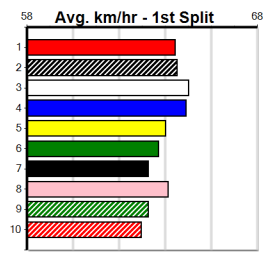

Sale
9
9:09PM
(VIC time)

TRFM DAMSELS DASH (1-4 WINS)

Distance: 435m, Race Type: Restricted Win, Total Prizemoney: $2,925
1st: $1,950, 2nd: $600, 3rd: $300, 4th: $75

BIT COOL (1) was a dominant 24.47 winner here two runs back and she looks very well graded in this event. NO IRON TEAM (8) blew up the clock here last week and she will challenge the red throughout. ZIPPING TAMIKA (2) has claims

Watchdog Tips: **1** **8** **2** **5** **Bet:** **Win 1**

1

BIT COOL [5] **Brilliant winner two runs back, well drawn, yes** **$2.80**
BK Bitch Jan-22 Sire: MY REDEEMER Dam: ZERO COOL
Owner(s): Brothers from other mothers (SYN), B Nolan, J Oliver, J Lamont
Trainer: Michelle Nolan (Devon Meadows)
Winning Distances: < 300m (0) 300 - 399m (0) 400 - 499m (3) 500 - 599m (0) 600 - 699m (0) > 700m (0)
Winning Weights: 25.7(1) 25.8(1) 26.4(1)

Box	1st	2nd	3rd	4th	5th	6th	7th	8th
1								
2	1		1					
3								
4								
5								
6								
7								
8								

Prize Best Starts Trk/Dts APM: $6505.00, 24.47(8)-12/2/25, 13-3-1-2, 3-1-1-0, 4101

2

ZIPPING TAMIKA (NSW)[5] **Placed in two of four here, can threaten** **$6.00**
BE Bitch Dec-22 Sire: ASTON RUPEE Dam: ZIPPING MAGDA
Owner(s): S Collyer
Trainer: Robert Camilleri (Lara)
Winning Distances: < 300m (0) 300 - 399m (1) 400 - 499m (2) 500 - 599m (0) 600 - 699m (0) > 700m (0)
Winning Weights: 28.4(1) 28.8(1) 29.3(1)

Box	1st	2nd	3rd	4th	5th	6th	7th	8th
1								
2								
3	1	1	1					1
4								
5								
6								
7								
8								

Prize Best Starts Trk/Dts APM: $8210.00, 24.50(6)-27/10/24, 20-3-6-3, 4-0-1-1, 4650

3

ROSE OPAL [5] **Talented but can be hit or miss early, place** **$10.00**
BK Bitch Oct-22 Sire: ASTON RUPEE Dam: BESSIE'S DAISY
Owner(s): S Stockdale
Trainer: Billy Stockdale (Fulham)
Winning Distances: < 300m (0) 300 - 399m (1) 400 - 499m (3) 500 - 599m (0) 600 - 699m (0) > 700m (0)
Winning Weights: 27.7(1) 28.0(1) 28.4(1) 28.5(1)

Box	1st	2nd	3rd	4th	5th	6th	7th	8th
1								
2								
3	1	1						
4								
5								
6								
7								
8								

Prize Best Starts Trk/Dts APM: $5065.00, 24.78(2)-5/3/25, 13-4-0-1, 5-1-0-0, 3412

4

EVOLVE [5] ***** SCRATCHED ***** **$9.00**
BK Bitch Nov-22 Sire: BERNARDO Dam: UTOPIA
Owner(s): SEE THE DREAM (SYN), S Buccilli, B Buccilli
Trainer: Kate Gorman (Tanjil South)
Winning Distances: < 300m (0) 300 - 399m (1) 400 - 499m (2) 500 - 599m (0) 600 - 699m (0) > 700m (0)
Winning Weights: 28.7(1) 29.5(2)

Box	1st	2nd	3rd	4th	5th	6th	7th	8th
1								
2								
3	1	1	2	1				1
4								
5								
6								
7								
8								

Prize Best Starts Trk/Dts APM: $6460.00, 24.94(4)-23/10/24, 30-3-6-4, 5-1-1-1, 3830

5

AKINA JAZZ [5] **Rarely runs a bad race here, must keep safe** **$7.50**
BK Bitch Jan-21 Sire: BERNARDO Dam: AKINA MOSS
Owner(s): TAMBO (SYN), S McKay, J Rowley, D McKay
Trainer: Jennifer Rowley (Denison)
Winning Distances: < 300m (0) 300 - 399m (1) 400 - 499m (3) 500 - 599m (0) 600 - 699m (0) > 700m (0)
Winning Weights: 29.5(1) 30.0(1) 30.6(1) 30.9(1)

Box	1st	2nd	3rd	4th	5th	6th	7th	8th
1								
2								
3								
4								
5								
6								
7	3	2	2					1
8								

Prize Best Starts Trk/Dts APM: $15305.63, 24.53(8)-26/12/24, 47-4-10-11, 12-2-4-2, 3408