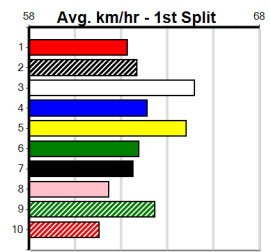

SPORTSBET EVERY DOG HAS ITS DAY

Distance: 435m, Race Type: Grade 5, Total Prizemoney: $2,925
1st: $1,950, 2nd: $600, 3rd: $300, 4th: $75

MR. THOMAS (8) showed enormous potential in his first prep and he should be primed to fire fresh.
ZONNEKEYN (3) was far from disgraced here last time and he can run a cheeky race again. DR.
FARRAH (4) has a good record here

Watchdog Tips:

8	3	4	5

Bet:

Win 8

Form Box	Wgt	Dist	Track	Date	Time	BOB	Margin	1st/2nd (Time)	PIR	Checked	Comment	WR	Split 1	S/P	Grade
BETSIE BALE (NSW) [5] *** SCRATCHED *** $16.00															
F Bitch Oct-21 Sire: FERAL FRANKY Dam: FANTA BALE Trainer: Luke Harris (Devon Meadows)															
Owner(s): L Harris															
Winning Distances: < 300m (0) 300 - 399m (1) 400 - 499m (7) 500 - 599m (1) 600 - 699m (0) > 700m (0)															
Winning Weights: 29.0(2) 29.2(3) 29.5(1) 29.6(1) 29.7(2)															
2nd (5)	29.8	450	BAL	R7	18-Dec-24	25.93	25.10	3.5L MAJOR FRANKY (25.70)	M/555	.	.	.	6.74	$6.40	5
5th (3)	29.6	435	SLE	R10	22-Dec-24	25.29	24.14	12.00 DARNUM DIESEL (24.48)	M/655	.	.	.	5.36	$15.90	5
6th (2)	30.8	390	SHP	R12	27-Jan-25	23.16	22.23	12.00 CRUSOE RICO (22.33)	M/67	.	.	.	8.93	$11.90	5
8th (5)	30.3	390	WBL	R4	30-Jan-25	23.74	22.03	21.00 MOTOR HEAD MAXIM (22.31)	M/88	.	V7	.	9.18	$11.40	5
4th (3)	30.1	390	SHP	R12	22-Feb-25	22.57	22.12	3.00L RAGING ELSA (22.37)	M/44	.	.	.	8.86	$45.70	5
5th (6)	29.4	400	GEL	R12	25-Feb-25	23.15	22.83	4.50L FANCY KIAARN (22.84)	S/65	.	.	.	8.80	$9.20	T3-5
2nd (1)	29.6	435	SLE	R12	02-Mar-25	25.11	24.41	3.00L BONNIE GAL (24.91)	M/333	.	.	.	5.41	$3.20	5
4th (1)	29.2	450	BAL	R12	05-Mar-25	25.79	25.16	3.5L ARANDT ABOUT (25.55)	M/663	.	.	.	6.79	$11.00	5
Last 3 wins NOT included above															
1st (1)	29.2	460	WGL	R6	23-Jul-24	26.02	25.66	1.00L WERRIS BALE (26.08)	M/654	.	.	.	6.67	$11.40	5
1st (1)	29.6	515	SAP	R5	12-Aug-24	30.06	29.27	0.50L MISS JAZZ (30.08)	Q/3222	.	.	.	5.26	$2.20	5
1st (8)	29.7	450	SHP	R8	19-Aug-24	25.68	24.90	1.00L TENSION HEAD (25.74)	S/865	.	.	.	6.88	$6.40	5
ROYAL PRIDE [5] Handy effort here last time out, place claims $8.00															
BK Dog Mar-22 Sire: SHIMA SHINE Dam: LAKEVIEW ISLA Trainer: Bree Elston (Sale)															
Owner(s): BGB SYN (SYN), G Elston, B Elston															
Winning Distances: < 300m (0) 300 - 399m (0) 400 - 499m (3) 500 - 599m (0) 600 - 699m (0) > 700m (0)															
Winning Weights: 36.5(1) 36.7(1) 36.8(1)															
5th (6)	37.5	435	SLE	R4	22-Sep-24	25.15	24.32	7.00L SAND DUNES (24.69)	M/344	.	.	.	5.32	$7.40	6G
2nd (4)	36.7	435	SLE	R10	27-Oct-24	24.57	24.09	0.25L PAW MANNY (24.56)	M/211	.	SW	.	5.28	$9.50	RW
2nd (3)	36.8	435	SLE	R3	03-Nov-24	24.62	24.26	0.25L DR. YELLOWSTONE (24.61)	M/111	.	.	.	5.25	$2.00	X67
1st (1)	36.5	435	SLE	R10	10-Nov-24	24.44	24.30	5.50L PARUMBA JAZZMAN (24.79)	Q/111	.	.	.	5.21	$1.70	X67H
8th (6)	36.3	435	SLE	R2	17-Nov-24	25.09	24.27	10.00 HIJACK (24.42)	M/788	.	.	.	5.50	$3.80	X67F
3rd (6)	35.9	435	SLE	R12	09-Feb-25	24.84	24.34	2.25L DR. ERICA (24.70)	M/533	.	.	.	5.28	$9.60	5
6th (6)	35.9	435	SLE	R12	23-Feb-25	25.13	24.16	9.00L CHESTER KEEPING (24.53)	M/566	.	.	.	5.40	$8.10	5
2nd (4)	36.0	435	SLE	R10	02-Mar-25	24.80	24.41	0.75L JAMS NIMBLE (24.75)	M/544	.	.	.	5.33	$3.80	5
Last 3 wins NOT included above															
1st (6)	36.7	435	SLE	R1	26-May-24	24.84	24.46	1.00L SAND DUNES (24.90)	M/111	.	SW	.	5.27	$8.10	M
1st (2)	36.8	435	SLE	R2	16-Jun-24	24.91	24.37	0.75L KEEP ME CLOSE (24.96)	Q/111	.	.	.	5.23	$7.40	7
ZONNEKEYN [5] Can come out running, danger if crosses early $3.60															
F Dog Jan-23 Sire: BEAST UNLEASHED Dam: VEGAS TICKET Trainer: Nicole Lund (Longwarry)															
Owner(s): H Collins															
Winning Distances: < 300m (0) 300 - 399m (0) 400 - 499m (3) 500 - 599m (0) 600 - 699m (0) > 700m (0)															
Winning Weights: 27.8(1) 27.9(1) 28.0(1)															
1st (2)	27.9	400	WGL	R3	07-Jan-25	22.57	22.55	6.00L MY AMBER (22.96)	Q/11	.	SW	.	8.35	$2.00	X67
2nd (6)	27.9	400	WGL	R7	14-Jan-25	22.55	22.54	0.25L LOVELLY LAINEY (22.54)	M/11	.	.	.	8.30	$4.00	X45
5th (5)	27.9	400	WGL	R10	17-Jan-25	22.88	22.40	7.00L MYAL RAY (22.40)	M/56	.	.	.	8.59	$4.40	5
3rd (4)	27.9	350	HVL	R6	26-Jan-25	19.42	18.99	2.50L REVERSE SWEEP (19.26)	M/4	.	.	.	6.69	$5.50	5
7th (3)	27.6	400	WGL	R12	31-Jan-25	23.21	22.29	8.00L ASTON SHEKEL (22.65)	M/88	.	.	.	8.80	$2.20	5
7th (7)	27.7	350	HVL	R5	09-Feb-25	19.47	18.78	7.00L SHORT STRAW TREV (19.01)	M/3	.	VO	.	6.51	$31.30	5H
ST (-)	27	390	BAL		24-Feb-25	22.15		0.01L Trial Cleared	Q/11	.	tof4	.	8.33		ST