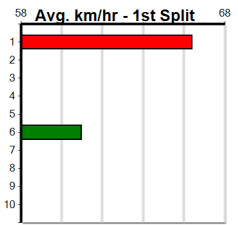

Healesville

SPORTSBET HT3

Distance: 350m, Race Type: Maiden Heat, Total Prizemoney: $2,535
1st: $1,680, 2nd: $520, 3rd: $260, 4th: $75

3

12:18PM

(VIC time)

Watchdog Tips:

0 0 0 0

Bet:

Form	Box	Weight	Dist	Track	Date	Time	BON	Margin	1st/2nd (Time)	PIR	Checked	Comment	W/R	Split 1	S/P	Grade

1 WINNING RATIO [M]

BD D Aug-23 OUT OF RANGE GOLDEN RATIO

Trainer: Andrew Broadley (Aspendale)

7th (5)	35.7	350	HVL	R2	16-Feb-25	20.57	19.10	14.00	JUST ONE FLEX (19.60)	M/6	.	.	.	6.61	$13.50	M
8th (5)	35.9	515	SAP	R1	24-Feb-25	30.68	29.31	18.00	LUNIVERSITY (29.48)	M/4568	.	.	.	5.30	$204.80	M
5th (3)	35.8	515	SAP	R1	03-Mar-25	31.11	29.40	15.00	LCANYA BOLT (30.07)	Q/2245	.	.	.	5.18	$48.80	M

Owner(s): A Broadley

Winning Boxes							
1	2	3	4	5	6	7	8
Prize							
Best					$0.00		
Starts					20.57		
Trk/Dst					3-0-0-0		
APM					1-0-0-0		
					$0		

2 SKEETER MIKADO (SA)[M]

BK B Apr-23 AUSSIE INFRARED LUCKY JAY

Trainer: Paul Jones (Hoddles Creek)

8th (1)	24.9	300	HVL	R1	25-Feb-25	18.07	16.76	13.00	JUMBUK PUNKY (17.22)	M/5	.	.	.	4.09	$12.40	M

Owner(s): Grandkids (SYN), M Barber, P Jones

Winning Boxes							
1	2	3	4	5	6	7	8
Prize							
Best					$0.00		
Starts					FSTD		
Trk/Dst					1-0-0-0		
APM					0-0-0-0		
					$0		

3 RADIATE [M]

BK D Jun-23 FERAL FRANKY INDA WAY

Trainer: Robert Redenbach (Cranbourne North)

3rd (6)	32.6	300	HVL	R2	23-Feb-25	17.06	16.30	3.25	LIMITED TIME (16.84)	M/4	.	.	.	4.08	$2.00	M

Owner(s): Dustoff (SYN), S Czerny, G Lance, D Lance

Winning Boxes							
1	2	3	4	5	6	7	8
Prize							
Best					$260.00		
Starts					FSTD		
Trk/Dst					1-0-0-1		
APM					0-0-0-0		
					$260		

4 ALZETTA [M]

BE B May-22 SHIMA SHINE ITA LOUISA

Trainer: Stephen Toner (Bunyip)

Owner(s): S Toner

Winning Boxes							
1	2	3	4	5	6	7	8
Prize							
Best					$0		
Starts					FSH		
Trk/Dst					0-0-0-0		
APM					0-0-0-0		
					$0		

5 *** VACANT BOX ***

Trainer:

Owner(s):

Winning Boxes							
1	2	3	4	5	6	7	8
Prize							
Best							
Starts							
Trk/Dst							
APM							

6 LITERALLY [M]

BK B Mar-21 DELIVER URANA VEE EIGHT

Trainer: Colin Baker (Lara)

5th (5)	29.8	390	BAL	R2	17-Feb-25	22.96	22.25	2.75	LHEY ELLA (22.77)	S/84	.	.	.	9.07	$73.40	T3-M
6th (6)	29.5	390	BAL	R2	24-Feb-25	23.43	22.11	16.00	PAW FORRESTER (22.33)	S/76	.	.	.	8.84	$49.80	T3-M
4th (1)	29.7	390	BAL	R2	27-Feb-25	22.75	22.09	2.50	LAXEDALE QUEEN (22.59)	M/55	.	.	.	8.83	$134.90	T3-M
4th (7)	29.7	460	GEL	R1	04-Mar-25	26.96	25.75	7.00	LASTON HEDLAND (26.48)	M/655	.	.	.	6.99	$16.20	M

Owner(s): C Baker

Winning Boxes							
1	2	3	4	5	6	7	8
Prize							
Best					$4,090.00		
Starts					19.88		
Trk/Dst					54-0-4-13		
APM					5-0-0-3		
					$1062		

7 BARKING BLUE (SA)[M]

BE D May-23 ASTON RUPEE OAKVALE BEAUTY

Trainer: Brad Sands (Pakenham)

Owner(s): B Sands

Winning Boxes							
1	2	3	4	5	6	7	8
Prize							
Best					$0		
Starts					FSH		
Trk/Dst					0-0-0-0		
APM					0-0-0-0		
					$0		

8 SHUFFLE [M]

BD D Jul-23 BEAST UNLEASHED COSMIC KATIE

Trainer: Gerard O'keeffe (Neerim Junction)

Owner(s): FOUR FROTHYS (SYN), G Pask, G Pask

Winning Boxes							
1	2	3	4	5	6	7	8
Prize							
Best					$0		
Starts					FSH		
Trk/Dst					0-0-0-0		
APM					0-0-0-0		
					$0		

9 *** NO RESERVE ***

Trainer:

Owner(s):

Winning Boxes							
1	2	3	4	5	6	7	8
Prize							
Best							
Starts							
Trk/Dst							
APM							

10 *** NO RESERVE ***

Trainer:

Owner(s):

Winning Boxes							
1	2	3	4	5	6	7	8
Prize							
Best							
Starts							
Trk/Dst							
APM