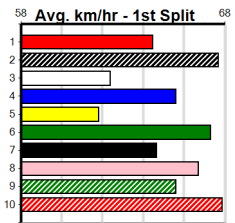

# JVDM GREEN LIGHT ON PODCAST

Distance: 300m, Race Type: Grade 5, Total Prizemoney: \$2,925  
1st: \$1,950, 2nd: \$600, 3rd: \$300, 4th: \$75