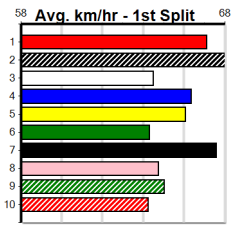

PITSTOP MOWER REPAIRS

Distance: 350m, Race Type: Grade 5, Total Prizemoney: $2,925
1st: $1,950, 2nd: $600, 3rd: $300, 4th: $75

5

12:51PM
(VIC time)

Watchdog Tips: **0 0 0 0** Bet: **0**