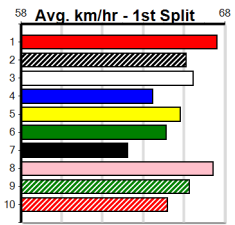

Watchdog Tips: 0 0 0 0 Bet: .