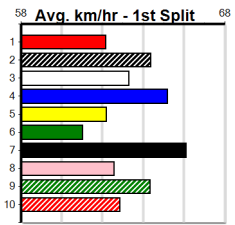

SENNACHIE AT STUD

Distance: 460m, Race Type: Mixed 6/7, Total Prizemoney: $2,925
1st: $1,950, 2nd: $600, 3rd: $300, 4th: $75

9

9:43PM

(VIC time)

ACCREDITED (4) recorded a scorching 25.62 debut win here 3 starts back before solid placings in his last 2 and he looks hard to beat here. RAM RAID (7) has shown plenty of talent in his 2 starts as well and can challenge.

Watchdog Tips:

4

7

6

3

Bet:

Win 4