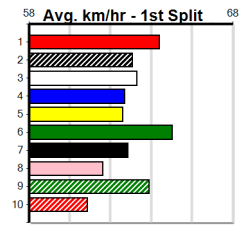

GRV VICBRED DISTANCE SERIES FINAL (

Distance: 680m, Race Type: Restricted Win, Total Prizemoney: $14,725
1st: $10,000, 2nd: $3,100, 3rd: $1,550, 4th: $75

Watchdog Tips:

4 6 7 1

Bet:

Win 4