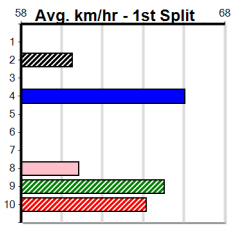

Warragul

SPORTSBET NOBODY DOES IT EASIER

Distance: 400m, Race Type: Maiden, Total Prizemoney: $2,535
1st: $1,680, 2nd: $520, 3rd: $260, 4th: $75

1

6:44PM
(VIC time)

BROOKLYN GIRL (1) is a well bred type in good hands and is sure to be well educated for her debut here. FROM THE GHETTO (4) has shown talent and good early speed in his 5 starts and he could be prominent throughout in this.

Watchdog Tips: 1 4 6 3 **Bet:** Box Quinnella 1,4,6 ($10 for 333.33%)

Form	Box	Weight	Dist	Track	Date	Time	BON	Margin	1st/2nd (Time)	PIR	Checked	Comment	W/R	Split	S/P	Grade	Winning Boxes																			
1	BK	B			Jan-23		ASTON RUPEE					ELEVATED							1	2	3	4	5	6	7	8	Prize	$0	Best	FSH	Starts	0-0-0-0	Trk/Dst	0-0-0-0	APM	$0
Trainer: Karen Pitt (Pearcedale) $3.00 Owner(s): A Manolitsis																																				
2	BK	D			Nov-22		ZACK MONELLI					WON'T STOP HER							1	2	3	4	5	6	7	8	Prize	$965.00	Best	23.69	Starts	7-0-2-0	Trk/Dst	1-0-0-0	APM	$965
Trainer: Chloe Bowman (Kilmany) $10.00 Owner(s): J Bowman																																				
3	BK	B			Jan-23		KOBLENZ					CLONCURRY GIRL							1	2	3	4	5	6	7	8	Prize	$0	Best	FSH	Starts	0-0-0-0	Trk/Dst	0-0-0-0	APM	$0
Trainer: Malcolm Carr (Devon Meadows) $6.50 Owner(s): A Carr																																				
4	BK	D			Jan-23		WALK HARD					TINK							1	2	3	4	5	6	7	8	Prize	$2,980.00	Best	FSH	Starts	5-0-3-0	Trk/Dst	0-0-0-0	APM	$1966
Trainer: Darrell Saunders (Somerville) $4.40 Owner(s): SAUNDERS CLAN (SYN), D Saunders, B Saunders, W Saunders, G Saunders																																				
5	RF	B			Jul-23		BEAST UNLEASHED					COSMIC KATIE							1	2	3	4	5	6	7	8	Prize	$0	Best	FSH	Starts	0-0-0-0	Trk/Dst	0-0-0-0	APM	$0
Trainer: Dawn Johnston (Toongabbie) $12.00 Owner(s): FOUR FROTHYS (SYN), G Pask, G Pask																																				
6	BD	B			Feb-23		MY REDEEMER					WHY NOT LUV							1	2	3	4	5	6	7	8	Prize	$595.00	Best	FSH	Starts	3-0-1-0	Trk/Dst	0-0-0-0	APM	$595
Trainer: Gregory Carter (Devon Meadows) $5.50 Owner(s): G Carter																																				
7	BE	B			Mar-23		BEAST UNLEASHED					GRAND NEO							1	2	3	4	5	6	7	8	Prize	$0	Best	FSH	Starts	0-0-0-0	Trk/Dst	0-0-0-0	APM	$0
Trainer: Kate Gorman (Tanjil South) $99.00 Owner(s): L Desmond																																				
8	BK	B			Sep-22		FERNANDO BALE					DARNUM DASHER							1	2	3	4	5	6	7	8	Prize	$0.00	Best	23.66	Starts	1-0-0-0	Trk/Dst	1-0-0-0	APM	$0
Trainer: Peter Handley (Darnum) $15.00 Owner(s): P Handley																																				
9	BK	D			Feb-23		MY REDEEMER					WHY NOT LUV							1	2	3	4	5	6	7	8	Prize	$745.00	Best	23.16	Starts	6-0-1-0	Trk/Dst	5-0-1-0	APM	$715
Trainer: Leigh Carter (Devon Meadows) $15.00 Owner(s): G Carter																																				
10	F	D			May-23		BERNARDO					CLASSY BLAZE							1	2	3	4	5	6	7	8	Prize	$260.00	Best	23.20	Starts	3-0-0-1	Trk/Dst	2-0-0-1	APM	$208
Trainer: Graeme Jose (Catani) $6.50 Owner(s): FOUR FROTHYS (SYN), G Pask, G Pask