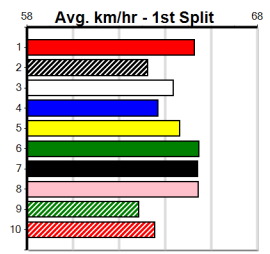

Warragul
10
10:03PM
(VIC time)

VIATEK DAMSELS DASH

Distance: 460m, Race Type: Grade 5, Total Prizemoney: $2,925
1st: $1,950, 2nd: $600, 3rd: $300, 4th: $75

TOP KADE (8) has the speed to cross and find the arm early in this and she will be hard to reel in if she can do so. KELLY JANE (6) recorded a top placing here 3 starts back and she could be prominent throughout in this.

Watchdog Tips: **8** **6** **5** **2** **Bet:** Trifecta 8/5,6/2,4,5,6 ($10 - 166.67%)

1

KENZIE KID [5] **$12.00**

BK Bitch Apr-22 Sire: HARD STYLE RICO Dam: POPPY TALK

Owner(s): A Gringhuis Trainer: Arend Gringhuis (Ripplebrook)

Winning Distances: < 300m (0) 300 - 399m (0) 400 - 499m (7) 500 - 599m (1) 600 - 699m (0) > 700m (0)

Winning Weights: 25.8(1) 26.0(1) 26.2(1) 26.6(3) 26.7(1) 27.0(1)

Run	Time	Wgt	Dist	Track	Date	Time	BOB	Margin	1st/2nd (Time)	PIR	Checked	Comment	WR	Split 1	S/P	Grade
2nd (7)	26.5	400	WGL	R8	02-Jan-25	22.96	22.43	6.50L	MAC AND CHEESE (22.53)	M/43	.	.	.	8.61	$9.30	SH
6th (5)	26.7	400	WGL	R1	10-Jan-25	23.37	22.52	7.00L	JUNIOR'S MATE (22.88)	M/67	.	.	.	8.83	$10.20	5
4th (6)	26.6	400	WGL	R10	14-Jan-25	22.99	22.54	4.50L	SHANK'S PONY (22.67)	M/33	.	.	.	8.64	$8.00	5
1st (4)	27.0	450	BAL	R8	20-Jan-25	25.51	25.32	1.25L	WYNBURN SOLSTICE (25.59)	Q/111	.	.	.	6.55	$5.60	SH
1st (6)	26.6	450	BAL	R4	29-Jan-25	25.66	25.08	1.75L	PRETTY PANAMA (25.77)	M/111	.	SW	.	6.61	$14.10	SF
8th (7)	26.7	460	WGL	R8	07-Feb-25	26.54	25.64	13.00	GOT RHYTHM (25.64)	Q/467	.	.	.	6.58	$41.10	5
6th (1)	26.6	515	SAP	R9	17-Feb-25	30.23	29.36	8.50L	SHADOWS OF BLUE (29.64)	M/1114	.	.	.	5.12	$19.00	X45
7th (1)	26.2	515	SAN	R3	27-Feb-25	30.50	29.13	13.00	COOPER'S LEGACY (29.64)	Q/2577	.	.	.	5.17	$39.40	5

Last 3 wins NOT included above

1st (1)	25.8	400	WGL	R11	12-Sep-24	23.00	22.86	0.50L	HEAVY METAL (23.02)	M/44	.	SW	.	8.52	$3.10	T3-5
1st (1)	26.6	425	BEN	R10	19-Oct-24	24.19	24.08	3.25L	WHIPSTICK SERENA (24.41)	M/1111	.	.	.	6.57	$2.10	RW
1st (7)	26.6	515	SAP	R12	23-Dec-24	29.86	29.71	1.75L	WREAKING HAVOC (29.98)	M/1111	.	.	.	5.08	$33.40	5

Bx	1st	2nd	3rd	4th	5th	6th	7th	8th
1	2	1					1	1
2			2					
3	1				2	1	1	
4	3					2	1	1
5		1					3	
6	1			1	1			2
7	1	1		1	1	1	1	2
8								

2

BOWIE SUNNY [5] **$7.00**

BK Bitch Dec-22 Sire: MY REDEEMER Dam: SOMERTON ROSE

Owner(s): D Johnston Trainer: Dawn Johnston (Toongabbie)

Winning Distances: < 300m (0) 300 - 399m (0) 400 - 499m (4) 500 - 599m (0) 600 - 699m (0) > 700m (0)

Winning Weights: 24.7(2) 25.3(2)

Run	Time	Wgt	Dist	Track	Date	Time	BOB	Margin	1st/2nd (Time)	PIR	Checked	Comment	WR	Split 1	S/P	Grade
6th (8)	25.3	435	SLE	R3	01-Jan-25	25.37	24.63	6.50L	DERMOTT ROSE (24.94)	S/576	.	.	.	5.47	$8.80	T3-7
1st (6)	24.7	435	SLE	R4	08-Jan-25	24.82	24.66	2.50L	SHE'S OUR ART (24.98)	M/322	.	SW	.	5.36	$2.40	7
1st (5)	24.7	400	WGL	R9	16-Jan-25	22.77	22.72	6.50L	LILY LALA (23.20)	M/111	.	.	.	8.41	$3.40	6G
3rd (1)	25.1	435	SLE	R11	26-Jan-25	24.72	24.31	2.75L	FABIO GIBLET (24.53)	M/233	.	.	.	5.25	$4.80	5
1st (1)	25.3	435	SLE	R4	09-Feb-25	24.72	24.34	3.5L	EVOLVE (24.96)	M/322	.	.	.	5.29	$7.70	RW
6th (4)	25.0	515	SAP	R12	17-Feb-25	30.21	29.36	7.50L	KARUNA (29.70)	M/5777	.	.	.	5.27	$15.20	5NP
2nd (6)	25.4	460	WGL	R7	21-Feb-25	26.01	25.54	1.5L	JUMBUK JOHNNY (25.91)	M/233	.	.	.	6.53	$8.50	5
7th (7)	25.2	515	SAP	R5	03-Mar-25	30.31	29.40	11.00	JILL'S JULIETTE (29.57)	M/5777	.	.	.	5.25	$17.70	5

Last 3 wins NOT included above

1st (3)	25.3	435	SLE	R2	10-Nov-24	24.79	24.30	1.5L	PAW FARINA (24.88)	M/111	.	.	.	5.28	$41.70	M

Bx	1st	2nd	3rd	4th	5th	6th	7th	8th
1	1		1					1
2								
3	1							
4						1		
5	1							
6	1	1						1
7							1	
8						1		1