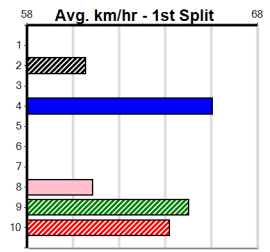

SPORTSBET NOBODY DOES IT EASIER

Distance: 400m, Race Type: Maiden, Total Prizemoney: $2,535
1st: $1,680, 2nd: $520, 3rd: $260, 4th: $75

BROOKLYN GIRL (1) is a well bred type in good hands and is sure to be well educated for her debut here. FROM THE GHETTO (4) has shown talent and good early speed in his 5 starts and he could be prominent throughout in this.

Watchdog Tips: **1** **4** **6** **3** **Bet:** Box Quinella 1,4,6 ($10 for 333.33%)

Form	Box	Wgt	Dist	Track	Date	Time	BON	Margin	1st/2nd (Time)	PIR	Checked	Comment	WR	Split 1	S/P	Grade

1

BROOKLYN GIRL [M] **$3.00**
Well bred type in good hands, can fire first up.
BK Bitch Jan-23 Sire: ASTON RUPEE Dam: ELEVATED
Owner(s): A Manolitsis Trainer: Karen Pitt (Pearcedale)
Winning Distances: < 300m (0) 300 - 399m (0) 400 - 499m (0) 500 - 599m (0) 600 - 699m (0) > 700m (0)
Winning Weights:

Bx	1st	2nd	3rd	4th	5th	6th	7th	8th
1								
2								
3								
4								
5								
6								
7								
8								

Last 3 wins NOT included above

Prize Best	$0
Starts	0-0-0-0
Trk/Dts	0-0-0-0
APM	0

2

SECRET DARGAN [M] **$10.00**
Been well beaten in his last few, maybe later.
BK Dog Nov-22 Sire: ZACK MONELLI Dam: WON'T STOP HER
Owner(s): J Bowman Trainer: Chloe Bowman (Kilmany)
Winning Distances: < 300m (0) 300 - 399m (0) 400 - 499m (0) 500 - 599m (0) 600 - 699m (0) > 700m (0)
Winning Weights:

Bx	1st	2nd	3rd	4th	5th	6th	7th	8th
1								
2								
3								
4								
5								
6								
7								
8								

Last 3 wins NOT included above

Prize Best	$965.00
Starts	23.69(2)-11/2/25
Trk/Dts	7-0-2-0
APM	1-0-0-0

3

SMOOTH BEAUTY [M] **$6.50**
Litter has been handy so far, betting best guide.
BK Bitch Jan-23 Sire: KOBLENZ Dam: CLONCURRY GIRL
Owner(s): A Carr Trainer: Malcolm Carr (Devon Meadows)
Winning Distances: < 300m (0) 300 - 399m (0) 400 - 499m (0) 500 - 599m (0) 600 - 699m (0) > 700m (0)
Winning Weights:

Bx	1st	2nd	3rd	4th	5th	6th	7th	8th
1								
2								
3								
4								
5								
6								
7								
8								

Last 3 wins NOT included above

Prize Best	$0
Starts	0-0-0-0
Trk/Dts	0-0-0-0
APM	0

4

FROM THE GHETTO [M] **$4.40**
Shown talent, good early speed, major player.
BK Dog Jan-23 Sire: WALK HARD Dam: TINK
Owner(s): SAUNDERS CLAN (SYN), D Saunders, B Saunders, W Saunders, G Saunders Trainer: Darrell Saunders (Somerville)
Winning Distances: < 300m (0) 300 - 399m (0) 400 - 499m (0) 500 - 599m (0) 600 - 699m (0) > 700m (0)
Winning Weights:

Bx	1st	2nd	3rd	4th	5th	6th	7th	8th
1								
2								
3								
4								
5								
6								
7								
8								

Last 3 wins NOT included above

Prize Best	$2980.00
Starts	5-0-3-0
Trk/Dts	0-0-0-0
APM	1966

5

UNLEASH ME [M] **$12.00**
1st runner from an unraced dam, watch betting.
RF Bitch Jul-23 Sire: BEAST UNLEASHED Dam: COSMIC KATIE
Owner(s): FOUR FROTHYS (SYN), G Pask, G Pask Trainer: Dawn Johnston (Toongabbie)
Winning Distances: < 300m (0) 300 - 399m (0) 400 - 499m (0) 500 - 599m (0) 600 - 699m (0) > 700m (0)
Winning Weights:

Bx	1st	2nd	3rd	4th	5th	6th	7th	8th
1								
2								
3								
4								
5								
6								
7								
8								

Last 3 wins NOT included above

Prize Best	$0
Starts	0-0-0-0
Trk/Dts	0-0-0-0
APM	0