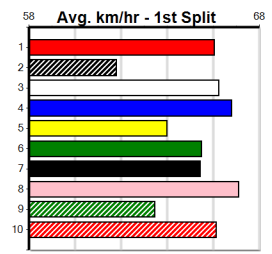

SPORTSBET GO THE BLUE DOG

Distance: 400m, Race Type: Grade 5, Total Prizemoney: $2,925
1st: $1,950, 2nd: $600, 3rd: $300, 4th: $75

CORINTHIAN (8) loves racing around here and he has the speed to lead from go to whoa in this.
FLYING DOORMAT (7) has shown blistering speed up the straight in recent times and he is sure to make his presence felt.

Watchdog Tips: 8 7 3 6 **Bet:** Win 8

1

ELITE INTENTION [5] **$10.00**

Good win here before injury last start, respect.

BK Dog Feb-23 Sire: SHIMA SHINE Dam: IDOLIZE

Owner(s): O'Neill Racing (SYN), T O'Neill, T O'Neill, M O'Neill
Trainer: Tom O'Neill (Pearcedale)

Winning Distances: < 300m (0) 300 - 399m (0) 400 - 499m (3) 500 - 599m (0) 600 - 699m (0) > 700m (0)

Winning Weights: 32.4(1) 32.6(1) 32.9(1)

Pos	Dist	Wgt	Track	Date	Time	BOB	Margin	1st/2nd (Time)	PIR	Checked	Comment	WR	Split 1	S/P	Grade
1st	(4)	32.4	450	SHP	R3	21-Oct-24	25.09	25.01	4.75L	OVERLAND BOY (25.41)	Q/111	.	SW	.	6.52 $4.50 MH
1st	(3)	32.9	400	WGL	R2	12-Nov-24	22.94	22.37	1.00L	PAW KATTIA (23.00)	M/41	.	.	.	8.63 $2.60 7
5th	(7)	33.0	450	SHP	R5	18-Nov-24	27.10	24.93	23.00	TWILIGHT SLEUTH (25.53)	M/555	.	V5	.	6.74 $1.70 X67
3rd	(4)	33.4	515	SAP	R11	25-Nov-24	29.88	29.49	3.75L	GIACOMO (29.63)	M/2222	.	.	.	5.09 $11.20 RWH
2nd	(6)	33.2	525	MEA	R5	07-Dec-24	30.23	29.59	1.5L	KNURLING (30.13)	Q/1111	.	SW	.	5.12 $40.80 SH
5th	(8)	33.1	525	MEA	R3	14-Dec-24	30.74	29.70	11.00	MR. MIYAGI (30.02)	M/3333	.	.	.	5.26 $4.40 X67
1st	(8)	32.6	400	WGL	R11	18-Feb-25	22.72	22.29	0.25L	GENERAL ATTITUDE (22.73)	M/23	.	.	.	8.32 $1.90 X67
8th	(8)	32.5	450	SHP	R8	24-Feb-25	26.18	24.90	16.00	MEPUNGA ROCKY (25.09)	M/788	.	V10	.	6.75 $14.60 SH

Last 3 wins NOT included above

Box History

Bx	1st	2nd	3rd	4th	5th	6th	7th	8th
1								
2								
3	1							
4	1		1					
5								
6		1						
7			1		1			
8	1		1		1			1

Prize Best $9605.00
Starts 22.72(8)-18/2/25
Trk/Dts 10-3-1-3
APM 2-2-0-0 5845

2

PAW WAITARA [5] Biks **$15.00**

Showed speed in smart win last start, place hopes.

BK Bitch Feb-23 Sire: CHRISTO BALE Dam: WINNIE ALLEN

Owner(s): L Harris
Trainer: Tammy Kennedy-harris (Devon M)

Winning Distances: < 300m (0) 300 - 399m (5) 400 - 499m (0) 500 - 599m (0) 600 - 699m (0) > 700m (0)

Winning Weights: 26.3(2) 26.7(1) 26.9(1) 27.2(1)

Pos	Dist	Wgt	Track	Date	Time	BOB	Margin	1st/2nd (Time)	PIR	Checked	Comment	WR	Split 1	S/P	Grade
2nd	(8)	27.5	390	BAL	R14	03-Feb-25	22.53	22.23	2.00L	BERN'S BANJO (22.41)	M/12	.	.	.	8.69 $4.20 T3-5
2nd	(6)	27.6	390	SHP	R13	06-Feb-25	22.41	22.15	2.75L	SASSY SPICE (22.21)	M/22	.	.	.	8.79 $4.30 T3-5
7th	(4)	27.3	400	WGL	R12	11-Feb-25	23.42	22.40	11.00	MAKE IT THUNDER (22.66)	M/56	.	.	.	8.94 $12.40 5
1st	(6)	27.2	390	BAL	R14	17-Feb-25	22.30	22.25	0.50L	SLIPPERY SHARK (22.32)	M/23	.	.	.	8.48 $3.80 T3-5
2nd	(2)	26.8	390	BAL	R3	21-Feb-25	22.46	21.63	0.75L	LADY ARANDT (22.41)	M/23	.	SW	.	8.58 $3.30 5NP
3rd	(3)	27.2	390	BAL	R14	26-Feb-25	22.55	21.92	4.50L	SPRING WATCH (22.24)	M/22	.	.	.	8.50 $11.80 5
6th	(6)	27.1	435	SLE	R10	02-Mar-25	25.00	24.41	3.5L	JAMS NIMBLE (24.75)	M/855	.	.	.	5.42 $16.70 5
1st	(3)	26.9	390	BAL	R4	05-Mar-25	22.46	21.87	0.10L	GOGO SKYE (22.47)	Q/22	.	.	.	8.57 $8.30 5

Last 3 wins NOT included above

Box History

Bx	1st	2nd	3rd	4th	5th	6th	7th	8th
1	1	2			1			
2		1						
3	2	1	2		2			
4			1					1
5	1							
6	1	1				3		
7						2	2	
8		1		1	1	2		

Prize Best $9240.00
Starts 23.07(1)-12/12/24
Trk/Dts 29-5-6-3
APM 2-0-1-0 7270