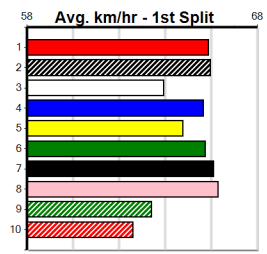

BARN BAR FUNCTION ROOM

Distance: 460m, Race Type: Mixed 4/5, Total Prizemoney: $3,360
1st: $2,250, 2nd: $690, 3rd: $345, 4th: $75

JETSTREAM ICON (2) broke the clock in his explosive win at Bendigo on Friday and he looks very hard to hold out again in this. KISAUNI (6) has plenty of ability and he could be the danger with some luck in running here.

Watchdog Tips: 2 6 4 1 Bet: Trifecta 2/4,6/1,4,6,7 ($10 - 166.67%)

MY NAME'S EDEN [5] Comes into calculations from this draw. $6.50
RF Dog Dec-22 Sire: HARD STYLE RICO Dam: STRADA Trainer: Harley Whelan (Metung)
Winning Distances: < 300m (0) 300 - 399m (3) 400 - 499m (3) 500 - 599m (0) 600 - 699m (0) > 700m (0)
Winning Weights: 31.3(1) 31.6(1) 31.7(2) 32.1(1) 32.4(1)
1st (7) 31.3 435 SLE R5 22-Dec-24 24.14 24.14 0.50L KIT (24.17) S/111 . . . 5.17 $1.80 X45

JETSTREAM ICON [4] Explosive, broke the clock at Bendigo, one to beat $2.10
BD Dog Feb-22 Sire: FERNANDO BALE Dam: WEEONA DOTTY Trainer: Marien Sullivan (Shepparton East)
Winning Distances: < 300m (0) 300 - 399m (0) 400 - 499m (16) 500 - 599m (3) 600 - 699m (0) > 700m (0)
Winning Weights: 31.9(1) 32.2(1) 32.4(2) 32.5(3) 32.6(1) 32.7(4) 32.8(4) 32.9(1) 33.0(1) 33.3(1)
2nd (2) 33.0 435 SLE R5 15-Dec-24 24.54 24.27 0.75L BEGGIN' (24.49) S/833 . . . 5.41 $2.40 X45

ZIPPITY ZIPPIN' [4] May get shuffled back early here, needs luck. $15.00
BK Dog Sep-22 Sire: SUNSET SPITFIRE Dam: EL HELECHO Trainer: Carolyn Jones (Rosedale)
Winning Distances: < 300m (0) 300 - 399m (0) 400 - 499m (4) 500 - 599m (0) 600 - 699m (0) > 700m (0)
Winning Weights: 39.2(1) 39.3(2) 39.6(1)
1st (4) 39.2 460 WGL R7 08-Nov-24 25.78 25.55 1.75L BUSHMAN'S ARCHIE (25.89) M/111 . . . 6.52 $5.80 5H

WINKING WILLIE [4] Fast straight winner last start, big chance here. $8.00
BK Dog Feb-22 Sire: BERNARDO Dam: SILVER SALUTE Trainer: Ned McDonald (Devon Meadows)
Winning Distances: < 300m (0) 300 - 399m (9) 400 - 499m (7) 500 - 599m (0) 600 - 699m (0) > 700m (0)
Winning Weights: 33.9(1) 34.1(1) 34.7(1) 35.3(2) 35.4(1) 35.6(1) 35.8(2) 36.2(1) 36.3(1) 36.7(1) 36.8(1) 37.0(2) 37.2(1)
2nd (3) 36.9 435 SLE R4 12-Jan-25 24.36 24.26 1.5L DR. YANNICK (24.26) M/422 . . . 5.26 $13.00 FFA

PEACOCK [5] Can show good early speed at times, keep safe. $12.00
BK Dog Jan-20 Sire: MY REDEEMER Dam: SUMMER NIGHTS Trainer: David Plumridge (Scoresby)
Winning Distances: < 300m (0) 300 - 399m (2) 400 - 499m (9) 500 - 599m (16) 600 - 699m (0) > 700m (0)
Winning Weights: 31.2(1) 31.4(2) 31.8(2) 32.6(1) 32.8(3) 32.9(1) 33.0(1) 33.1(2) 33.2(3) 33.4(1) 33.5(2) 33.6(1) 33.7(1)
1st (7) 33.6 425 BEN R12 27-Dec-24 23.94 23.73 4.25L HE'S GOT SWAG (24.23) M/111 . . . 6.56 $3.00 VET