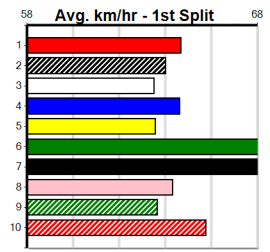

PHOTO MAN AT STUD

Distance: 400m, Race Type: Mixed 6/7, Total Prizemoney: $2,925
1st: $1,950, 2nd: $600, 3rd: $300, 4th: $75

CANYA SPARKLE (7) has recorded impressive wins in 2 of her last 3 starts and she looks like the one to beat again here. STAR SIXTY SIX (5) can explode once fully balanced in his races and he could be the danger with any luck.

Watchdog Tips: 7 5 1 4 Bet: Win 7

JUST ONE FLEX [7] Solid straight form in recent times, big chance. $5.50
BK Dog Jun-23 Sire: KOBLENZ Dam: JUST ONE MOMENT
Owner(s): Flex for all (SYN), G Mclachlan, H Male, J Male
Trainer: Gregory Mclachlan (Cranbourne)
Box History table and statistics.

MIGHTY HEIGHTY [7] Racing well, can show early speed, keep safe. $6.50
BK Dog Apr-23 Sire: FERAL FRANKY Dam: QUEEN KATHLEEN
Owner(s): M Height
Trainer: Matthew Height (Yarragon)
Box History table and statistics.

STRIKE IT MIKE [7] May get burnt off early in this, place looks best. $8.50
BK Dog Apr-23 Sire: ASTON RUPEE Dam: ANTS IN PANTS
Owner(s): S Crawford
Trainer: Shona Crawford (Pearcedale)
Box History table and statistics.

AXEL'S RADAR [6] Rough draw, may find too much trouble here. $10.00
BK Dog May-22 Sire: FLYING RICCIARDO Dam: I'M POPPY
Owner(s): D Smith
Trainer: Danielle Smith (Lara)
Box History table and statistics.

STAR SIXTY SIX [6] Can explode once fully balanced, major player. $4.60
BE Dog May-23 Sire: TOMMY SHELBY Dam: STARLIGHT AMY
Owner(s): Vi Alskar Hundar (SYN), A Lie, J Sharp
Trainer: Jason Sharp (Lara)
Box History table and statistics.