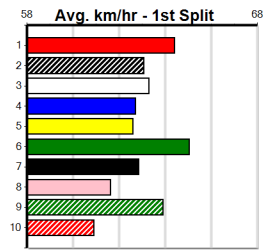

GRV VICBRED DISTANCE SERIES FINAL (0-4W)

Distance: 680m, Race Type: Restricted Win, Total Prizemoney: $14,725
1st: $10,000, 2nd: $3,100, 3rd: $1,550, 4th: $75

WARRIOR ETHAN (4) has been charging to the line in shorter races of late and he looks well suited for the 680m trip tonight. RATTLE AND BANG (6) can race on the speed in this and he may give them something to catch.

Watchdog Tips: 4 6 7 1 Bet: Win 4

DUNDEE DIXIE [5] Drawn to get all the breaks in this, can threaten. $10.00
Owner(s): G Scott-smith
Sire: AUSSIE INFRARED Dam: DUNDEE CALYPSO
Trainer: Geoffrey Scott-smith (Pakenham)
Winning Distances: < 300m (0) 300 - 399m (0) 400 - 499m (3) 500 - 599m (0) 600 - 699m (0) > 700m (0)
Box History table and Prize Best Starts Trk/Dts APM

MISTY BLUE [5] Talented but can miss the kick, place best. $12.00
Owner(s): S Elmes
Sire: SENNACHIE Dam: LIGHT VIEW
Trainer: Sandra Elmes (Painswick)
Winning Distances: < 300m (0) 300 - 399m (0) 400 - 499m (0) 500 - 599m (3) 600 - 699m (0) > 700m (1)
Box History table and Prize Best Starts Trk/Dts APM

NEWHAVEN SEQUOIA [6] Returned to form last start but this looks tough. $15.00
Owner(s): N De la roche
Sire: HANDSOME PRINCE Dam: PAY CALL
Trainer: Clinton Rand (Heyfield)
Winning Distances: < 300m (0) 300 - 399m (0) 400 - 499m (0) 500 - 599m (2) 600 - 699m (0) > 700m (0)
Box History table and Prize Best Starts Trk/Dts APM

WARRIOR ETHAN [5] Been charging late, extra trip suits, can go close $3.60
Owner(s): L Fulford
Sire: ASTON RUPEE Dam: DIAMOND BANNER
Trainer: Cindy Fulford (Maffra)
Winning Distances: < 300m (0) 300 - 399m (0) 400 - 499m (0) 500 - 599m (4) 600 - 699m (0) > 700m (0)
Box History table and Prize Best Starts Trk/Dts APM

REALITY IS [6] Drawn to find some trouble in this, needs luck. $8.50
Owner(s): realitylodge (SYN), M Tharle, P Hartley
Sire: ASTON RUPEE Dam: WHAT A SURPRISE
Trainer: Karen Pitt (Pearcedale)
Winning Distances: < 300m (0) 300 - 399m (0) 400 - 499m (1) 500 - 599m (1) 600 - 699m (0) > 700m (0)
Box History table and Prize Best Starts Trk/Dts APM