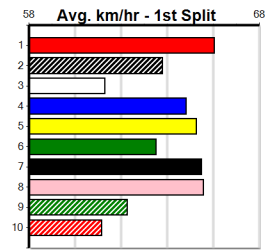

SHIMA SHINE AT STUD

Distance: 460m, Race Type: Grade 5, Total Prizemoney: $2,925
1st: $1,950, 2nd: $600, 3rd: $300, 4th: $75

PAW MARVEL (6) has shown good early speed in solid wins in 2 of his last 3 starts and he can go close again in this. KADE (7) is much better than his recent form may suggest and he could be the main danger here.

Watchdog Tips: 6 7 3 4 Bet: Win 6

EXCAVATOR TICKET [5] Can take a while to warm up, place looks best. $15.00
BK Dog Apr-21 Sire: HOOKED ON SCOTCH Dam: TINDERELLA
Owner(s): L Fulford
Trainer: Corey Fulford (Maffra)

BLACK PINK [5] Can show early speed but place may be best here. $8.00
BK Bitch Feb-21 Sire: FERNANDO BALE Dam: NAUGHTY CAZZA
Owner(s): T Currie
Trainer: Thomas Currie (Drouin)

SHAUN LEE ROSE [5] Good turn of foot in placings last 3, chance here. $6.50
BE Dog Dec-22 Sire: MAGICAL BALE Dam: SHANTELE ROSE
Owner(s): S Chignell
Trainer: Jeffrey Chignell (Rosedale)

CHESTER CAMPBELL [5] Can hit the line with gusto, threat with some luck $10.00
BK Dog Mar-22 Sire: TOMMY SHELBY Dam: IN BLUE JEANS
Owner(s): AMSTEL (SYN), P Craig, L Jennings, N Tracy
Trainer: Peter Craig (Langwarrin)

KING LITTERBUG [5] Has the speed to overcome tough draw, keep safe. $12.00
BK Dog Feb-23 Sire: BEAST UNLEASHED Dam: SUMMER LOVIN'
Owner(s): D Plumridge
Trainer: David Plumridge (Scoresby)

1

2

3

4

5