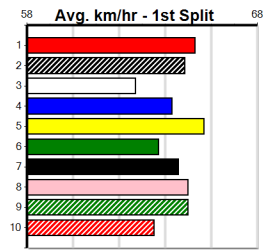

PAUA OF BUDDY AT STUD

Distance: 400m, Race Type: Grade 5, Total Prizemoney: $2,925
1st: $1,950, 2nd: $600, 3rd: $300, 4th: $75

LOCKED AND READY (7) showed good early speed in his win from this draw last start and he could prove hard to hold out again today. BROADWAY ICON (2) can race on the speed from the outset and could be right in the finish.

Watchdog Tips: [7] [2] [8] [4] Bet: Win 7

HAPPY INTENTION [5] Good early speed but place may be best here. $12.00
BK Bitch Feb-23 Sire: FERAL FRANKY Dam: MILLY ROCKS
Owner(s): O'Neill Racing (SYN), T O'Neill, T O'Neill, M O'Neill
Trainer: Tom O'Neill (Pearcedale)

BROADWAY ICON [5] Can race on the speed from the outset, big danger. $7.50
BD Bitch Feb-22 Sire: FERNANDO BALE Dam: WEEONA DOTTY
Owner(s): M Sullivan
Trainer: Marien Sullivan (Shepparton East)

RHINE STAR [5] Showed speed in solid last start win, keep safe. $10.00
BK Bitch Aug-22 Sire: KOBLENZ Dam: STAREENA
Owner(s): SCOTLAND (SYN), D Ireland, A Scott
Trainer: Kerry Minne (Moe South)

DIABLO SIXTEEN [5] Came out running in top win last time, threat. $3.60
BE Dog Feb-23 Sire: HIGH EARNER Dam: DEVEL SIXTEEN
Owner(s): Vi Aiskar Hundar (SYN), A Lie, J Sharp
Trainer: Jason Sharp (Lara)

JACK'S ELATION [5] Showed speed to win last start, needs to step. $5.50
BK Dog Mar-23 Sire: MY REDEEMER Dam: CAPTAIN JACKIE
Owner(s): Waste of Money (SYN), L Smith, T Wemyss, A Harnden, G Tyne
Trainer: Rosalie Kerr (Caldermeade)

1

2

3

4

5