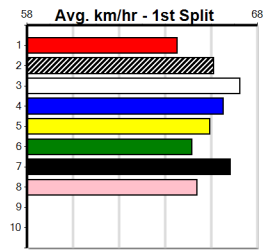

M C GRAFIX & SIGNS

Distance: 400m, Race Type: Free For All, Total Prizemoney: $3,360
1st: $2,250, 2nd: $690, 3rd: $345, 4th: $75

LIGHTNING JEWEL (3) has recorded fast wins here in 2 of her last 3 starts and she may only need to step on terms to salute again. MYOLA NICK (7) can race on the speed from the outset and he could be the main danger.

Watchdog Tips: 3 7 5 2 Bet: Win 3

ACACIA ROCKET (WA)[3] Big motor, fast placing last start, must respect. $8.00
RBD Dog Dec-21 Sire: MY REDEEMER Dam: WESTDALE ANNE
Trainer: David Kerr (Caldermeade)
Winning Distances: < 300m (0) 300 - 399m (2) 400 - 499m (9) 500 - 599m (0) 600 - 699m (0) > 700m (0)
Winning Weights: 29.5(1) 29.7(1) 30.1(2) 30.4(2) 30.5(1) 30.6(1) 30.7(1) 30.9(1) 31.1(1)
Box History table and Prize Best Starts Trk/Dts APM

SHANK'S PONY [3] Showed speed in top wins 2 of last 3, threat. $5.50
WBE Bitch Jun-20 Sire: AUSSIE INFRARED Dam: MISS ELOISE
Trainer: Geoffrey Howell (Pearcedale)
Winning Distances: < 300m (0) 300 - 399m (1) 400 - 499m (14) 500 - 599m (0) 600 - 699m (0) > 700m (0)
Winning Weights: 23.8(1) 24.9(1) 25.0(2) 25.1(1) 25.4(1) 25.5(1) 25.6(2) 25.7(1) 25.9(1) 26.0(2) 26.3(2)
Box History table and Prize Best Starts Trk/Dts APM

LIGHTNING JEWEL [1] Fast all the way wins in 2 of her last 3, go close $2.80
BK Bitch Dec-21 Sire: FERNANDO BALE Dam: ELUSIVE JEWEL
Trainer: Max Cameron (Cranbourne)
Winning Distances: < 300m (0) 300 - 399m (7) 400 - 499m (12) 500 - 599m (0) 600 - 699m (0) > 700m (0)
Winning Weights: 27.1(1) 27.6(2) 27.7(2) 27.8(4) 27.9(3) 28.0(1) 28.1(2) 28.2(1) 28.6(1) 29.0(1) 29.1(1)
Box History table and Prize Best Starts Trk/Dts APM

GALLOPING JIMMY [4] Racing in great fashion but much harder here. $15.00
BK Dog Oct-21 Sire: ASTON DEE BEE Dam: CRUZIN'
Trainer: Robert Conway (Bunyip)
Winning Distances: < 300m (0) 300 - 399m (2) 400 - 499m (9) 500 - 599m (0) 600 - 699m (0) > 700m (0)
Winning Weights: 30.8(3) 30.9(1) 31.0(1) 31.3(1) 31.4(2) 31.8(2) 32.4(1)
Box History table and Prize Best Starts Trk/Dts APM

LIGHTNING RANGE [4] Scorched around Bendigo 3 back, chance if steps. $4.60
RBD Dog Feb-23 Sire: OUT OF RANGE Dam: CHLOE LOUISE
Trainer: Jason Sharp (Lara) ENG SHP 2025-03-10
Winning Distances: < 300m (0) 300 - 399m (1) 400 - 499m (6) 500 - 599m (0) 600 - 699m (0) > 700m (0)
Winning Weights: 29.8(1) 30.0(1) 30.3(1) 30.5(3) 30.7(1)
Box History table and Prize Best Starts Trk/Dts APM

1

2

3

4

5