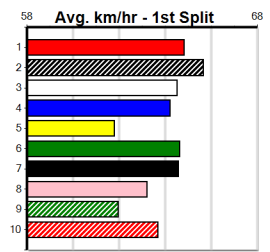

G'DAY CHEF CATERERS

Distance: 400m, Race Type: Grade 5, Total Prizemoney: $2,925
1st: $1,950, 2nd: $600, 3rd: $300, 4th: $75

JUMBUK GERHARD (6) has shown solid mid race pace in his last few starts and he may prove hard to hold out in this. ASTON IMAGE (1) will find this easier than some recent racing and he is drawn to feature in the finish.

Watchdog Tips: 6 1 4 3 Bet: Win 6

ASTON IMAGE [5] Find this easier than recent racing, major player. $6.00
Owner(s): R Borda
Sire: ASTON DEE BEE Dam: ASTON GEISHA
Trainer: Nicole Lund (Longwarry)
Winning Distances: < 300m (0) 300 - 399m (0) 400 - 499m (8) 500 - 599m (0) 600 - 699m (0) > 700m (0)
Box History table and Prize Best Starts table included.

PLAY LAB [5] Top all the way win here 3 back, must respect. $5.50
Owner(s): BACHELOR CLUB (SYN), P Martinovic, J Martinovic, J Martinovic
Sire: TOMMY SHELBY Dam: INVICTUS LOUIE
Trainer: Peter Martinovic (Koo Wee Rup)
Winning Distances: < 300m (0) 300 - 399m (3) 400 - 499m (3) 500 - 599m (0) 600 - 699m (0) > 700m (0)
Box History table and Prize Best Starts table included.

NO CHARGE [5] Good early, solid last start win, can threaten. $8.00
Owner(s): S Abela
Sire: OUT OF RANGE Dam: FURIOUS FLOSS
Trainer: Joseph Abela (Clyde)
Winning Distances: < 300m (0) 300 - 399m (1) 400 - 499m (3) 500 - 599m (0) 600 - 699m (0) > 700m (0)
Box History table and Prize Best Starts table included.

MYOLA THUNDER [5] Good turn of foot once balanced, place hopes. $12.00
Owner(s): A Kampman
Sire: AUSSIE INFRARED Dam: POCKET QUEEN
Trainer: Annette Kampman (Purdeet)
Winning Distances: < 300m (0) 300 - 399m (9) 400 - 499m (4) 500 - 599m (0) 600 - 699m (0) > 700m (0)
Box History table and Prize Best Starts table included.

SOMETHING CLEVER [5] Fast all the way win here 2 back, big chance. $4.40
Owner(s): AMSTEL (SYN), P Craig, L Jennings, N Tracy
Sire: ASTON KIMETTO Dam: POPOWSKI
Trainer: Peter Craig (Langwarrin)
Winning Distances: < 300m (0) 300 - 399m (1) 400 - 499m (5) 500 - 599m (0) 600 - 699m (0) > 700m (0)
Box History table and Prize Best Starts table included.