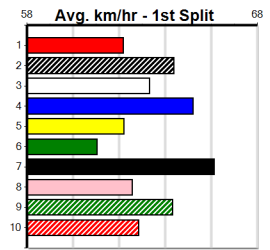

SENNACHIE AT STUD

Distance: 460m, Race Type: Mixed 6/7, Total Prizemoney: $2,925
1st: $1,950, 2nd: $600, 3rd: $300, 4th: $75

ACCREDITED (4) recorded a scorching 25.62 debut win here 3 starts back before solid placings in his last 2 and he looks hard to beat here. RAM RAID (7) has shown plenty of talent in his 2 starts as well and can challenge.

Watchdog Tips: 4 7 6 3 Bet: Win 4

ALL WHISKEY [7] Good mid race pace in handy win 2 back, place. $12.00
BK Bitch May-23 Sire: HOOKED ON SCOTCH Dam: ASTON CHAMPAGN
Owner(s): R AND GD (SYN), I Wood, R Smith, A Moore
Trainer: Stephen Elsum (Naroghid)

MAYFAIR JILL [6] May get shuffled back early in this, place best. $21.00
BK Bitch Apr-23 Sire: BERNARDO Dam: THANK YOU JILL
Owner(s): J Brereton
Trainer: Judy Brereton (Tanjil South)

COLLINDA DOUGIE [6] Racing well, good speed once balanced, threat. $8.50
WBK Dog Feb-23 Sire: TOMMY SHELBY Dam: TRUE COLLINDA
Owner(s): S Tyler
Trainer: Stephanie Tyler (Boisdale)

ACCREDITED [7] Scorching 25.62 debut win here 3 back, go close. $2.60
WBK Dog Jul-23 Sire: FERNANDO BALE Dam: MAGICAL MAVIS
Owner(s): A Tullio
Trainer: Ned McDonald (Devon Meadows)

SMOOTH PRINCE [6] Tough draw, early speed is a worry, needs luck. $15.00
BK Dog Mar-23 Sire: NITRO BURST Dam: PRINCESS AMERICA
Owner(s): A Carr
Trainer: Malcolm Carr (Devon Meadows)

1

2

3

4

5