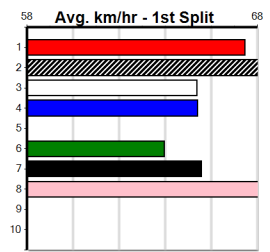

5

8:16PM

(VIC time)

Distance: 525m, Race Type: Grade 5 Heat, Total Prizemoney: $3,340
1st: $2,230, 2nd: $690, 3rd: $345, 4th: $75

Watchdog Tips:

Bet:

Form Box Wgt Dist Track Date Time BON Margin 1st/2nd (Time) PIR Checked Comment W/R Split 1 S/P Grade

QILIN BALE [5]
F Bitch Jul-22 Sire: FERAL FRANKY Dam: QUAIL BALE
Owner(s): B Wheeler
Trainer: Correy Grenfell (Anakie)
Winning Distances: < 300m (0) 300 - 399m (1) 400 - 499m (4) 500 - 599m (2) 600 - 699m (0) > 700m (0)
Winning Weights: 29.2(1) 29.7(1) 30.0(1) 30.1(1) 30.2(2) 30.6(1)
Race results table with columns for rank, weight, name, sex, date, time, odds, etc.

WARM COCKLES [5]
BK Dog May-22 Sire: FERNANDO BALE Dam: MA'S PLUM JAM
Owner(s): D Burnett
Trainer: David Burnett (Little River)
Winning Distances: < 300m (0) 300 - 399m (0) 400 - 499m (1) 500 - 599m (8) 600 - 699m (0) > 700m (0)
Winning Weights: 28.3(1) 28.6(1) 28.8(3) 28.9(2) 29.1(1) 29.2(1)
Race results table with columns for rank, weight, name, sex, date, time, odds, etc.

POCKET MOUSE [5]
BE Bitch Dec-22 Sire: FERAL FRANKY Dam: SEVILLA
Owner(s): SCOTLAND (SYN), D Ireland, A Scott
Trainer: Jason Formosa (Heathcote)
Winning Distances: < 300m (0) 300 - 399m (1) 400 - 499m (1) 500 - 599m (3) 600 - 699m (0) > 700m (0)
Winning Weights: 28.5(1) 28.8(1) 29.0(2) 29.4(1)
Race results table with columns for rank, weight, name, sex, date, time, odds, etc.

MIA MIGHTY [5]
BK Bitch May-22 Sire: KOBLENZ Dam: LADY ZEEVA
Owner(s): G Kantzidis
Trainer: George Kantzidis (Woodstock)
Winning Distances: < 300m (0) 300 - 399m (1) 400 - 499m (2) 500 - 599m (3) 600 - 699m (0) > 700m (0)
Winning Weights: 25.5(1) 25.7(1) 25.9(1) 26.4(1) 27.1(1) 27.8(1)
Race results table with columns for rank, weight, name, sex, date, time, odds, etc.

*** VACANT BOX ***
Sire: Dam:
Owner(s):
Trainer:
Winning Distances: < 300m (0) 300 - 399m (0) 400 - 499m (0) 500 - 599m (0) 600 - 699m (0) > 700m (0)
Winning Weights:

1

2

3

4

5