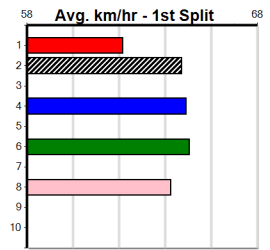

10

10:02PM

(VIC time)

Distance: 600m, Race Type: Grade 5, Total Prizemoney: $3,940
1st: $2,640, 2nd: $815, 3rd: $410, 4th: $75

Watchdog Tips:

Bet:

Table with columns: Form Box, Wgt, Dist, Track, Date, Time, BON, Margin, 1st/2nd (Time), PIR, Checked, Comment, WR, Split 1, S/P, Grade

DASHER BALE (NSW)[5]
F Dog Mar-22 Sire: FERNANDO BALE Dam: IDRIA BALE Trainer: Tammy Kennedy-harris (Devon M)
Winning Distances: < 300m (0) 300 - 399m (1) 400 - 499m (5) 500 - 599m (3) 600 - 699m (1) > 700m (0)
Winning Weights: 32.8(1) 33.0(1) 33.2(2) 33.9(2) 34.2(2) 34.3(2)
Race results table with columns: Rank, Dog, Wgt, Dist, MEA, R, Date, Time, Margin, Sire, Dam, PIR, Checked, Comment, WR, Split 1, S/P, Grade, Prize, Best Starts, Trk/Dts, APM

FALLON BALE (NSW)[5]
WBD Dog Mar-22 Sire: JS FLAMIN ACE Dam: FAITHY BALE Trainer: Correy Grenfell (Anakie)
Winning Distances: < 300m (0) 300 - 399m (0) 400 - 499m (2) 500 - 599m (1) 600 - 699m (0) > 700m (0)
Winning Weights: 29.9(1) 30.1(1) 30.7(1)
Race results table with columns: Rank, Dog, Wgt, Dist, MEA, R, Date, Time, Margin, Sire, Dam, PIR, Checked, Comment, WR, Split 1, S/P, Grade, Prize, Best Starts, Trk/Dts, APM

*** VACANT BOX ***
Sire: Dam: Trainer:
Owner(s):
Winning Distances: < 300m (0) 300 - 399m (0) 400 - 499m (0) 500 - 599m (0) 600 - 699m (0) > 700m (0)
Winning Weights:

RAGING STORM [5]
BK Dog Apr-22 Sire: MEPUNGA BLAZER Dam: SO SAY Trainer: Jason Whybrow (Wangaratta Sou)
Winning Distances: < 300m (0) 300 - 399m (4) 400 - 499m (0) 500 - 599m (1) 600 - 699m (0) > 700m (0)
Winning Weights: 32.1(1) 33.1(1) 33.9(1) 34.0(1) 34.2(1)
Race results table with columns: Rank, Dog, Wgt, Dist, SHP, R, Date, Time, Margin, Sire, Dam, PIR, Checked, Comment, WR, Split 1, S/P, Grade, Prize, Best Starts, Trk/Dts, APM

*** VACANT BOX ***
Sire: Dam: Trainer:
Owner(s):
Winning Distances: < 300m (0) 300 - 399m (0) 400 - 499m (0) 500 - 599m (0) 600 - 699m (0) > 700m (0)
Winning Weights: