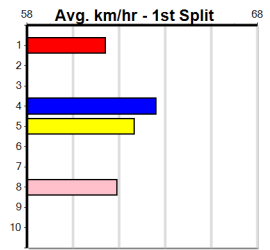

2

7:14PM

(VIC time)

Distance: 525m, Race Type: Maiden, Total Prizemoney: $2,860
1st: $1,900, 2nd: $590, 3rd: $295, 4th: $75

Watchdog Tips:

Bet:

Form	Box	Wgt	Dist	Track	Date	Time	BON	Margin	1st/2nd (Time)	PIR	Checked	Comment	WR	Split 1	S/P	Grade

1

ASTON SURPRISE [M]
F Bitch Feb-23 Sire: ASTON FASTNET Dam: ASTON ULTRA Trainer: Chris Reynolds (Little River)
Owner(s): R Borda
Winning Distances: < 300m (0) 300 - 399m (0) 400 - 499m (0) 500 - 599m (0) 600 - 699m (0) > 700m (0)
Winning Weights:

Run	Wgt	Dist	Track	Date	Time	BON	Margin	1st/2nd (Time)	PIR	Checked	Comment	WR	Split 1	S/P	Grade
2nd (8)	29.9	460	GEL	R9	31-Dec-24	26.40	25.89	1.00L KIRKY STORM (26.35)	S/323	.	.	.	6.67	$15.30	M
8th (6)	29.6	450	BAL	R3	08-Jan-25	26.32	24.66	16.00 DELICIOUS (25.26)	M/578	.	.	.	6.92	$24.20	M
2nd (4)	30.0	450	BAL	R3	18-Jan-25	25.84	25.46	5.50L REIKO TERROR (25.46)	M/422	.	.	.	6.71	$4.10	T3-M
2nd (1)	30.4	450	BAL	R2	08-Feb-25	25.75	25.30	5.50L REIKO JETSON (25.37)	M/222	.	.	W	6.68	$2.30	M
6th (7)	30.6	460	GEL	R2	15-Feb-25	26.97	26.17	11.00 BENGAL BEAST (26.25)	M/557	.	.	.	6.93	$2.90	M
6th (4)	30.4	460	WGL	R2	20-Feb-25	26.62	25.95	8.50L STRIKE IT MIKE (26.03)	S/766	.	.	.	6.96	$6.70	M
2nd (1)	30.8	425	BEN	R1	26-Feb-25	24.57	23.99	2.50L ASTON BELGIAN (24.40)	S/222	.	.	.	6.77	$4.00	M
4th (3)	30.8	450	BAL	R5	04-Mar-25	26.00	24.92	6.50L SUPER SEAPLANE (25.55)	M/564	.	.	SW	6.84	$7.30	M

Last 3 wins NOT included above

Bx	1st	2nd	3rd	4th	5th	6th	7th	8th
1		2						
2								1
3								
4	1				1			
5						1		
6								1
7						1		
8	1							

Prize Best	$1355.00
Starts	FSH
Trk/Dts	10-0-4-0
APM	0-0-0-0
	1163

2

REGAL HUXLEY [M]
BK Dog May-23 Sire: FERNANDO BALE Dam: WHIZBANG BETTY Trainer: Sheldon Hamilton (Smythes Cree)
Owner(s): S Hamilton
Winning Distances: < 300m (0) 300 - 399m (0) 400 - 499m (0) 500 - 599m (0) 600 - 699m (0) > 700m (0)
Winning Weights:

Run	Wgt	Dist	Track	Date	Time	BON	Margin	1st/2nd (Time)	PIR	Checked	Comment	WR	Split 1	S/P	Grade
.	.	.	.	.	.	.	.	.	.	.	.	.	.	.	.
.	.	.	.	.	.	.	.	.	.	.	.	.	.	.	.
.	.	.	.	.	.	.	.	.	.	.	.	.	.	.	.
.	.	.	.	.	.	.	.	.	.	.	.	.	.	.	.
.	.	.	.	.	.	.	.	.	.	.	.	.	.	.	.
.	.	.	.	.	.	.	.	.	.	.	.	.	.	.	.
.	.	.	.	.	.	.	.	.	.	.	.	.	.	.	.
.	.	.	.	.	.	.	.	.	.	.	.	.	.	.	.
.	.	.	.	.	.	.	.	.	.	.	.	.	.	.	.

Last 3 wins NOT included above

Bx	1st	2nd	3rd	4th	5th	6th	7th	8th
1								
2								
3								
4								
5								
6								
7								
8								

Prize Best	$0
Starts	FSH
Trk/Dts	0-0-0-0
APM	0-0-0-0
	0

3

*** VACANT BOX ***
Sire: Dam: Trainer:
Owner(s):
Winning Distances: < 300m (0) 300 - 399m (0) 400 - 499m (0) 500 - 599m (0) 600 - 699m (0) > 700m (0)
Winning Weights:

4

POCKET RIOT [M]
BK Bitch Sep-22 Sire: ALLEN DEED Dam: BLUE SKY RIOT Trainer: Colin Bermingham (Mount Mercer)
Owner(s): S Camden-bermingham
Winning Distances: < 300m (0) 300 - 399m (0) 400 - 499m (0) 500 - 599m (0) 600 - 699m (0) > 700m (0)
Winning Weights:

Run	Wgt	Dist	Track	Date	Time	BON	Margin	1st/2nd (Time)	PIR	Checked	Comment	WR	Split 1	S/P	Grade
4th (1)	23.6	525	MEP	R2	27-Nov-24	30.71	30.02	7.50L FAGES (30.19)	S/5555	.	.	.	5.30	$6.50	M
5th (6)	23.3	500	BEN	R1	28-Feb-25	29.16	28.26	11.00 ZIPPING DARGAN (28.41)	M/344	.	.	.	6.82	$3.20	M
5th (7)	23.3	525	MEP	R2	05-Mar-25	30.98	30.09	5.50L MINH DESTROYER (30.60)	M/5444	.	.	.	5.31	$3.10	M

Last 3 wins NOT included above

Bx	1st	2nd	3rd	4th	5th	6th	7th	8th
1				1				
2								
3								
4								
5								
6					1			
7					1			
8								

Prize Best	$75.00
Starts	30.71(1)-27/11/24
Trk/Dts	3-0-0-0
APM	2-0-0-0
	45