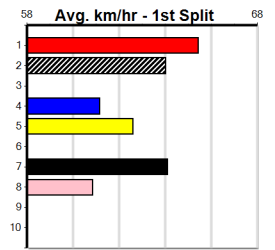

Winning Distances: < 300m (0) 300 - 399m (0) 400 - 499m (0) 500 - 599m (0) 600 - 699m (0) > 700m (0)

Winning Weights: Box History

CITY VIEW BISTRO (0-2 WINS)(275+RANK)

4

7:58PM

(VIC time)

Distance: 600m, Race Type: Restricted Win, Total Prizemoney: \$3,940
1st: \$2,640, 2nd: \$815, 3rd: \$410, 4th: \$75