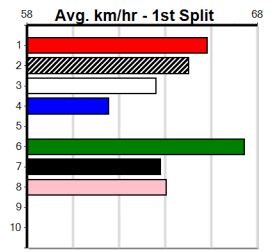

11

10:27PM

(VIC time)

Distance: 525m, Race Type: Grade 5, Total Prizemoney: $3,340
1st: $2,230, 2nd: $690, 3rd: $345, 4th: $75

Watchdog Tips:

Bet:

Form Box Wgt Dist Track Date Time BON Margin 1st/2nd (Time) PIR Checked Comment WR Split 1 S/P Grade

LUCKY LISA [5]
WBK Bitch Mar-23 Sire: FERNANDO BALE Dam: MEPUNGA SPECTRE
Owner(s): J Shaw Trainer: James Shaw (Northwood)
Winning Distances: < 300m (0) 300 - 399m (0) 400 - 499m (3) 500 - 599m (1) 600 - 699m (0) > 700m (0)
Winning Weights: 28.6(1) 29.0(1) 29.2(1) 29.3(1)
7th (6) 29.2 525 MEA R1 04-Jan-25 31.14 29.78 14.00 QUEEN KIMETTO (30.20) S/4567 . . . . . 5.22 $16.50 X67
7th (1) 29.0 450 SHP R9 11-Jan-25 26.21 25.44 12.00 IVORY NARWHAL (25.44) Q/123 . . . . . 6.69 $3.80 RW
1st (8) 29.0 515 SAP R9 20-Jan-25 29.83 29.40 0.50L SAINT NIFTY (29.86) M/1111 . . . . . 5.15 $12.20 6G
5th (6) 29.0 525 MEP R6 05-Feb-25 30.99 29.93 9.50L AVIATION (30.34) M/4565 . . . . . 5.21 $9.80 5
3rd (1) 28.9 515 SAN R12 13-Feb-25 30.04 29.38 5.50L OUR YOGI (29.68) Q/2222 . . . . . 5.14 $11.30 5
6th (2) 29.1 515 SAN R7 20-Feb-25 30.49 29.47 7.50L DASHER BALE (29.98) M/3126 . . . . . SW . 5.19 $2.20 5
1st (5) 29.3 450 SHP R6 27-Feb-25 25.62 25.62 0.75L WHODAT DUCHESS (25.67) M/1111 . . . . . SW . 6.63 $2.30 T3-5
7th (3) 29.4 500 BEN R7 07-Mar-25 28.75 28.28 7.00L DISTRACTING (28.28) M/566 . . . . . 6.68 $19.60 5
Last 3 wins NOT included above
1st (7) 28.6 450 SHP R1 14-Oct-24 25.78 25.13 0.50L SKY SPRINGER (25.80) Q/322 . . . . . 6.71 $2.40 M
1st (2) 29.2 450 SHP R9 14-Nov-24 25.54 25.54 2.50L MIDNIGHT JOSIE (25.71) M/221 . . . . . 6.65 $1.70 7

Box History table for LUCKY LISA [5]. Columns: Bx, 1st, 2nd, 3rd, 4th, 5th, 6th, 7th, 8th. Includes Prize Best Starts Trk/Dts APM.

BUN UNDERCURRENT [5]
BD Bitch Jun-22 Sire: DROOPYS SYDNEY Dam: GYPSY BUN
Owner(s): M Mitchell Trainer: Michael Mitchell (Camperdown)
Winning Distances: < 300m (0) 300 - 399m (1) 400 - 499m (5) 500 - 599m (0) 600 - 699m (0) > 700m (0)
Winning Weights: 25.8(1) 26.0(1) 26.6(1) 26.7(1) 27.3(1) 27.6(1)
2nd (6) 27.4 485 HOR R7 06-Jan-25 27.77 27.25 2.00L PAW PASADENA (27.63) Q/111 . . . . . 6.67 $16.50 5H
6th (1) 27.7 525 MEA R5 11-Jan-25 30.78 29.78 9.00L WILL VANSON (30.18) Q/2445 . . . . . 5.18 $5.60 5F
7th (2) 28.0 350 HVL R7 19-Jan-25 19.79 19.09 7.50L HOCUS POCUS (19.29) M/7 . . . . . 6.71 $18.50 5
5th (6) 27.6 390 WBL R12 23-Jan-25 22.48 21.97 7.50L PAW XENA (21.97) M/68 . . . . . 8.78 $18.90 5
6th (8) 27.5 460 GEL R10 31-Jan-25 26.43 25.93 7.50L BRUCE'S SHOUT (25.93) M/666 . . . . . 6.82 $60.70 X45
6th (3) 27.4 390 WBL R12 20-Feb-25 22.84 22.13 10.00 URANA PANDA (22.17) M/87 . . . . . 8.91 $15.20 5
1st (1) 27.6 400 GEL R11 25-Feb-25 22.83 22.83 7.00L SHERICKA (23.32) Q/21 . . . . . SW . 8.48 $3.10 T3-5
3rd (7) 27.9 525 MEP R9 05-Mar-25 30.76 30.09 5.50L DYNAMITE DOUG (30.40) M/1222 . . . . . 5.17 $25.10 5
Last 3 wins NOT included above
1st (2) 26.6 450 WBL R4 18-Apr-24 26.14 25.51 1.25L WERRIS BALE (26.22) S/111 . . . . . 6.72 $15.50 X67
1st (4) 26.7 450 WBL R6 25-Jul-24 25.67 25.55 2.50L ROSALES (25.84) M/222 . . . . . 6.73 $3.00 5
1st (5) 27.3 460 GEL R5 24-Dec-24 26.15 26.05 0.75L SHRAPNEL (26.20) Q/211 . . . . . SW . 6.64 $5.00 5