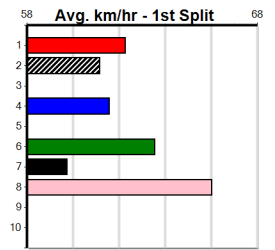

1

6:50PM

(VIC time)

Distance: 525m, Race Type: Maiden, Total Prizemoney: $2,860
1st: $1,900, 2nd: $590, 3rd: $295, 4th: $75

Watchdog Tips:

Bet:

Form Box	Wgt	Dist	Track	Date	Time	BON	Margin	1st/2nd (Time)	PIR	Checked	Comment	WR	Split 1	S/P	Grade

1

KING OF SNAKE [M]
BD Dog Jul-23 Sire: FERNANDO BALE Dam: ARKANS MABEL Trainer: Angela Langton (Anakie)
Owner(s): G Farrugia
Winning Distances: < 300m (0) 300 - 399m (0) 400 - 499m (0) 500 - 599m (0) 600 - 699m (0) > 700m (0)
Winning Weights:
3rd (3) 31.3 525 MEP R1 26-Feb-25 30.97 29.89 12.00 HOT NANU (30.20) M/5444 5.34 $8.50 M
6th (3) 30.7 485 HOR R3 07-Mar-25 27.96 26.91 12.00 EXAGGERATOR (27.18) M/257 6.76 $24.90 MH

Box History

Bx	1st	2nd	3rd	4th	5th	6th	7th	8th
1								
2								
3			1			1		
4								
5								
6								
7								
8								

Prize Best $295.00
Starts 30.97(3)-26/2/25
Trk/Dts 2-0-0-1
APM 1-0-0-1 295

Last 3 wins NOT included above

2

REGAL JYLE [M]
BE Dog May-23 Sire: FERNANDO BALE Dam: WHIZBANG BETTY Trainer: Sheldon Hamilton (Smythes Cree)
Owner(s): S Hamilton
Winning Distances: < 300m (0) 300 - 399m (0) 400 - 499m (0) 500 - 599m (0) 600 - 699m (0) > 700m (0)
Winning Weights:
4th (6) 32.1 525 MEP R1 05-Mar-25 31.24 30.09 7.50L SEEK TO CLAIM (30.73) M/4445 5.40 $8.20 M

Box History

Bx	1st	2nd	3rd	4th	5th	6th	7th	8th
1								
2								
3								
4								
5								
6				1				
7								
8								

Prize Best $75.00
Starts 31.24(6)-5/3/25
Trk/Dts 1-0-0-0
APM 1-0-0-0 75

Last 3 wins NOT included above

3

VINNIE BLACK [M]
BK Dog Apr-23 Sire: FERAL FRANKY Dam: LEPRECHAUN KAOS Trainer: Paul Bartolo (Little River)
Owner(s): D Bartolo
Winning Distances: < 300m (0) 300 - 399m (0) 400 - 499m (0) 500 - 599m (0) 600 - 699m (0) > 700m (0)
Winning Weights:
. . . . .

Box History

Bx	1st	2nd	3rd	4th	5th	6th	7th	8th
1								
2								
3								
4								
5								
6								
7								
8								

Prize Best $0
Starts . . . . . FSH
Trk/Dts 0-0-0-0
APM 0-0-0-0 0

Last 3 wins NOT included above

4

OSPREY CHRONOS [M]
BK Dog Mar-23 Sire: ASTON RUPEE Dam: MEPUNGA KATIE Trainer: Krystiana Dubos (Anakie)
Owner(s): CHAMPAGNE PTN (SYN), S Smith, A Langton
Winning Distances: < 300m (0) 300 - 399m (0) 400 - 499m (0) 500 - 599m (0) 600 - 699m (0) > 700m (0)
Winning Weights:
2nd (2) 32.2 460 GEL R2 07-Jan-25 26.61 25.93 4.50L BORN TO PARTY (26.30) M/433 6.98 $3.40 RW
3rd (1) 31.8 515 SAP R1 13-Jan-25 30.51 29.43 4.00L PAW TONK (30.24) S/5443 5.38 $7.70 MH
6th (2) 31.9 515 SAN R1 23-Jan-25 30.40 28.84 9.50L OUTSIDES (29.76) M/8776 5.34 $26.60 MF
3rd (5) 31.9 460 GEL R3 28-Jan-25 26.26 25.81 4.75L WYONG EL PASO (25.93) M/553 6.77 $25.60 M
4th (1) 31.5 525 MEP R2 05-Feb-25 31.04 29.93 11.00 DOONGALLA ROCKET M/6666 5.47 $7.20 MH
8th (1) 31.8 525 MEA R1 15-Feb-25 31.36 29.72 24.00 TRIBECA (29.72) M/7888 5.36 $32.60 MSF
2nd (8) 32.0 525 MEP R1 26-Feb-25 30.67 29.89 7.00L HOT NANU (30.20) M/1222 5.22 $21.60 M
3rd (1) 32.1 525 MEP R2 05-Mar-25 30.92 30.09 4.75L MINH DESTROYER (30.60) Q/4555 5.29 $4.30 M

Box History

Bx	1st	2nd	3rd	4th	5th	6th	7th	8th
1								
2		1	2	1			1	
3								
4								
5			1					1
6							1	1
7		1			1	1		
8		1						

Prize Best $2255.00
Starts 30.67(8)-26/2/25
Trk/Dts 14-0-3-3
APM 7-0-1-1 1813

Last 3 wins NOT included above

5

*** VACANT BOX ***
Sire: Dam: Trainer:
Owner(s):
Winning Distances: < 300m (0) 300 - 399m (0) 400 - 499m (0) 500 - 599m (0) 600 - 699m (0) > 700m (0)
Winning Weights:
. . . . .

Trainer:

Box History