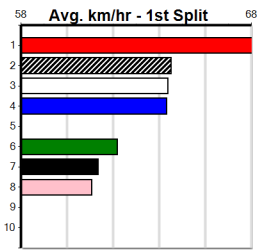

Bendigo
12
5:52PM
(VIC time)

ONE MORE RACE TO GO

Distance: 425m, Race Type: Grade 5 T3, Total Prizemoney: $1,530
1st: $1,000, 2nd: $320, 3rd: $160, 4th: $50

Watchdog Tips: [ ] [ ] [ ] [ ] Bet: [ ]

Form Box	Wgt	Dist	Track	Date	Time	BON	Margin	1st/2nd (Time)	PIR	Checked	Comment	WR	Split 1	S/P	Grade

1

1 DUCHESS GEORGIA [5]

BK Bitch Jun-22 Sire: BERNARDO Dam: SUFFRAGETTE
Owner(s): BCTC (SYN), B Brooks, D Dalton
Winning Distances: < 300m (0) 300 - 399m (3) 400 - 499m (7) 500 - 599m (0) 600 - 699m (0) > 700m (0)
Winning Weights: 26.9(1) 27.2(2) 27.7(1) 27.9(2) 28.0(1) 28.3(1) 28.4(1) 28.6(1)

Pl	Box	Dist	Wgt	Track	Date	Time	BON	Margin	1st/2nd (Time)	PIR	Checked	Comment	WR	Split 1	S/P	Grade
4th (2)	27.2	425	BEN	R10	03-Jan-25	24.03	23.56	4.00L	BEAR HAND (23.77)	M/233	.	.	.	6.51	$14.90	5
2nd (4)	27.2	400	GEL	R5	10-Jan-25	22.68	22.42	3.5L	SOLAR SPECTRUM (22.44)	Q/11	.	.	W	8.30	$7.80	5
7th (4)	26.8	450	WBL	R7	16-Jan-25	25.98	25.14	7.00L	PAW ROXY (25.51)	M/424	.	.	.	6.61	$16.40	5
2nd (6)	27.5	400	GEL	R5	24-Jan-25	22.73	22.24	1.5L	LEAP OF FAITH (22.64)	M/23	.	.	.	8.36	$7.20	5
7th (2)	27.9	400	GEL	R12	31-Jan-25	23.66	22.51	17.00	CRACKERJACK MATT (22.51)	M/47	.	.	.	8.55	$3.50	5
3rd (2)	27.9	390	SHP	R10	10-Feb-25	22.43	21.93	3.25L	TALK IS CHEAP (22.20)	M/33	.	.	.	8.54	$11.20	5
7th (7)	27.9	425	BEN	R13	19-Feb-25	24.57	23.72	12.00	SWEET VALENTINE (23.78)	M/677	.	.	.	6.62	$10.80	5
3rd (8)	28.1	400	GEL	R10	06-Mar-25	23.00	22.85	1.00L	BISMUTH (22.95)	M/13	.	.	SW	8.42	$1.10	T3-5

Last 3 wins NOT included above

1st (1)	28.6	450	BAL	R7	04-Sep-24	25.65	25.40	0.75L	MAGNET MOVER/BELSAR	M/111	.	.	W	6.67	$2.60	5
1st (4)	28.4	425	BEN	R9	23-Oct-24	24.02	24.02	2.75L	COLLINDA LAW (24.21)	Q/111	.	.	.	6.56	$2.50	T3-5
1st (4)	27.7	410	HOR	R5	17-Dec-24	23.59	23.14	1.25L	TINKER DOT (23.67)	Q/11	.	.	.	10.19	$8.30	X45

Box History

Box	1st	2nd	3rd	4th	5th	6th	7th	8th
1	2							
2	1	1	4	1				2
3		2	1	1		1	1	
4	5	1		1	1			1
5				1		1		
6	1	1		1				
7				1		1	2	1
8	1	1	3					

Prize Best Starts Trk/Dts APM $23583.57 24.02(4)-23/10/24 43-10-6-8 14-3-1-3 7354