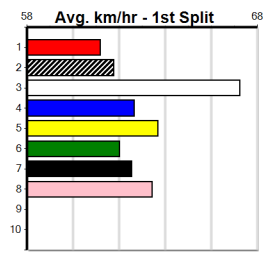

BENDIGO RACE 13

Distance: 425m, Race Type: Grade 5 T3, Total Prizemoney: $1,530
1st: $1,000, 2nd: $320, 3rd: $160, 4th: $50

Watchdog Tips: [ ] [ ] [ ] [ ] [ ] [ ] [ ] [ ] [ ] [ ]

Bet: [ ] [ ] [ ] [ ] [ ] [ ] [ ] [ ] [ ] [ ]

1

SLINGER [5]
WBD Dog Feb-22 Sire: FERNANDO BALE Dam: COSMIC SPARKLE Trainer: Bruce Jacobs (Carisbrook)
Owner(s): B Jacobs
Winning Distances: < 300m (0) 300 - 399m (0) 400 - 499m (3) 500 - 599m (0) 600 - 699m (0) > 700m (0)
Winning Weights: 30.8(1) 30.9(2)

Rank	Dist	Wgt	Sex	Age	Date	Time	BOB	Margin	1st/2nd (Time)	PIR	Checked	Comment	WR	Split 1	S/P	Grade
3rd	(2)	30.7	425	BEN	R2	16-Jan-25	24.85	24.16	5.50L REDBACK EXPRESS (24.48)	M/222	.	.	.	6.79	$26.50	T3-7
5th	(1)	30.7	425	BEN	R3	22-Jan-25	25.02	24.31	7.00L BASEMENT (24.54)	M/333	.	.	.	6.70	$6.80	7
1st	(5)	30.8	425	BEN	R3	29-Jan-25	24.84	24.04	0.10L WHERE TO NEXT (24.85)	M/222	.	.	.	6.76	$7.60	T3-7
7th	(5)	30.8	390	BAL	R11	08-Feb-25	22.91	22.06	6.50L MORAINE GRACE (22.48)	S/77	.	.	.	8.83	$29.20	6G
5th	(6)	31.0	390	BAL	R12	17-Feb-25	22.99	22.25	9.50L PYRENEES PRINCE (22.34)	M/56	.	.	.	8.76	$41.60	T3-6
1st	(8)	30.9	425	BEN	R11	21-Feb-25	24.58	24.24	1.25L TOTAL GARTH (24.65)	M/111	.	.	.	6.75	$9.60	6G
7th	(1)	31.4	425	BEN	R11	26-Feb-25	24.82	23.99	6.00L PRESS START (24.40)	M/566	.	.	.	6.79	$25.30	5
4th	(6)	30.9	425	BEN	R12	05-Mar-25	24.51	23.83	6.50L AYIA THE SLAYER (24.08)	M/334	.	.	.	6.73	$103.90	5

Last 3 wins NOT included above

Rank	Dist	Wgt	Sex	Age	Date	Time	BOB	Margin	1st/2nd (Time)	PIR	Checked	Comment	WR	Split 1	S/P	Grade
1st	(2)	30.9	410	HOR	R1	12-Apr-24	23.98	23.58	1.00L PACK YOUR BAGS (24.04)	M/44	.	SW	.	10.69	$4.20	M

Prize Best Starts Trk/Dts APM: 24.51(6)-5/3/25, 39-3-4-6, 9-2-0-1, 2725