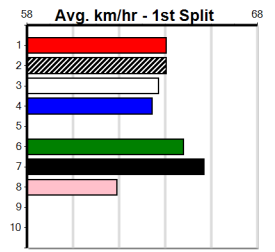

Distance: 425m, Race Type: Tier 3 - Grade 6, Total Prizemoney: $1,530
1st: $1,000, 2nd: $320, 3rd: $160, 4th: $50

Watchdog Tips: ☐ ☐ ☐ ☐ ☐ **Bet:** ☐

SMALL MERCIES [6]
BK **Bitch** **Jan-23** **Sire: FERAL FRANKY** **Dam: SANDY'S REVENGE** **Trainer: Scott Stefanos (Longwood)**
Owner(s): S Stefanos
Winning Distances: < 300m (0) 300 - 399m (2) 400 - 499m (0) 500 - 599m (0) 600 - 699m (0) > 700m (0)
Winning Weights: 25.0(1) 25.2(1)

Rank	Dist	Wgt	Sex	Age	Date	Time	BON	Margin	1st/2nd (Time)	PIR	Checked	Comment	WR	Split 1	S/P	Grade
3rd	(3)	24.5	390	SHP	R3	09-Jan-25	22.46	22.20	4.00L ZINZAN SAMMY (22.20)	M/33				8.76	$17.80	M
2nd	(4)	24.9	425	BEN	R1	17-Jan-25	24.53	23.55	1.00L HARD COMPASS (24.47)	M/433				6.63	$4.10	M
1st	(7)	25.2	390	SHP	R3	23-Jan-25	22.59	22.31	2.75L VALASAN (22.78)	M/11				8.66	$2.10	T3-M
3rd	(3)	25.1	425	BEN	R7	29-Jan-25	24.41	24.04	4.50L BOLD DAZZLER (24.10)	Q/333				6.68	$6.80	T3-RW
1st	(4)	25.0	390	SHP	R10	06-Feb-25	22.55	22.15	0.05L NOVA MIA (22.55)	M/42				8.65	$2.70	T3-7
5th	(8)	24.8	390	SHP	R2	03-Mar-25	22.57	21.86	4.00L DOUBLE DAICOS (22.30)	M/65				8.77	$9.80	X67

Last 3 wins NOT included above

Box History

Bx	1st	2nd	3rd	4th	5th	6th	7th	8th
1								
2								
3								
4	1	1						
5								
6								
7	1							
8						1		

Prize Best: $3790.00
Starts: 24.41(3)-29/1/25
Trk/Dts: 6-2-1-2
APM: 2-0-1-1
3032

BOO BOO GIBLET [6]
BK **Dog** **Apr-23** **Sire: BERNARDO** **Dam: THANK YOU JILL** **Trainer: Daniel Gibbons (Avalon)**
Owner(s): D Gibbons
Winning Distances: < 300m (0) 300 - 399m (0) 400 - 499m (2) 500 - 599m (0) 600 - 699m (0) > 700m (0)
Winning Weights: 32.6(1) 32.9(1)

Rank	Dist	Wgt	Sex	Age	Date	Time	BON	Margin	1st/2nd (Time)	PIR	Checked	Comment	WR	Split 1	S/P	Grade
7th	(7)	33.4	390	BAL	R3	31-Oct-24	23.15	22.23	10.00 FEROCIOUS QUEEN (22.47)	M/77				8.95	$21.00	M
1st	(5)	32.9	410	HOR	R1	12-Nov-24	23.73	22.95	0.50L FLYING TULLY (23.75)	M/11		SW		10.54	$1.70	M
5th	(4)	32.4	410	HOR	R2	19-Nov-24	23.89	23.16	6.00L ZIPPING TAMIKA (23.48)	M/55				10.75	$12.30	7
6th	(4)	32.6	400	GEL	R1	30-Nov-24	23.24	22.48	7.50L CERULEAN POPPY (22.74)	S/56				8.70	$33.80	7
1st	(8)	32.6	425	BEN	R4	18-Dec-24	24.69	24.15	1.00L SELL YOUR SOUL (24.75)	M/111				6.64	$2.20	T3-7
7th	(4)	33.1	450	BAL	R13	24-Dec-24	26.26	25.09	7.50L CHARLI MARLEY (25.75)	M/356				6.69	$11.10	T3-6
6th	(7)	33.5	400	GEL	R9	01-Mar-25	23.32	22.55	9.50L NO GOOD (22.66)	M/45				8.55	$17.80	6G
5th	(2)	33.3	400	GEL	R4	06-Mar-25	23.14	22.85	2.75L PAW VALENTINA (22.96)	M/43				8.61	$2.90	T3-6

Last 3 wins NOT included above

Box History

Bx	1st	2nd	3rd	4th	5th	6th	7th	8th
1								
2								
3								
4					1	1	1	
5	1							
6								
7						1	1	
8	1							

Prize Best: $2680.00
Starts: 24.69(8)-18/12/24
Trk/Dts: 8-2-0-0
APM: 1-1-0-0
1608