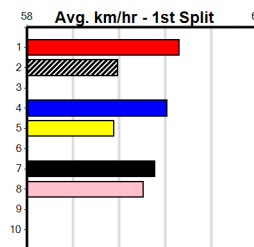

SPORTSBET NOBODY DOES IT EASIER

Distance: 425m, Race Type: Tier 3 - Grade 7, Total Prizemoney: \$1,530
1st: \$1,000, 2nd: \$320, 3rd: \$160, 4th: \$50

Watchdog Tips:

Bet:

Table with columns: Form Box, Wgt, Dist, Track, Date, Time, BON, Margin, 1st/2nd (Time), PIR, Checked, Comment, W/R, Split 1, S/P, Grade