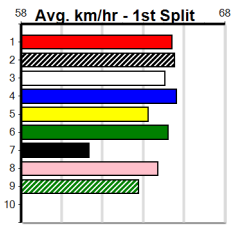

Ballarat

8

8:48PM

(VIC time)

TOWN & COUNTRY LINE MARKING

Distance: 545m, Race Type: Mixed 4/5, Total Prizemoney: $3,875
1st: $2,600, 2nd: $800, 3rd: $400, 4th: $75

Watchdog Tips: 0 0 0 0 Bet: