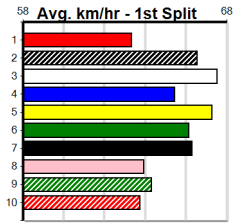

EUREKA CONCRETE

Distance: 450m, Race Type: Mixed 4/5, Total Prizemoney: $3,360
1st: $2,250, 2nd: $690, 3rd: $345, 4th: $75

Watchdog Tips: 0 0 0 0 Bet:

Main table listing 10 horse races (ARANDT ABOUT, LADY JULIA, HONEY ZEN, HIGHER FORCE, NATALIE BALE, PAW WHISTLER, MR. KIA ORA, XOEL BALE, PENGUIN PAT, BOROUGH BANKER). Each row includes race details, horse performance metrics, and winning boxes.