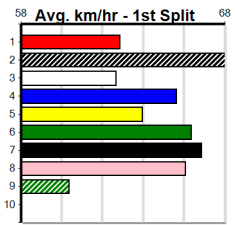

SWEET NETTY'S CATERING

Distance: 390m, Race Type: Mixed 4/5, Total Prizemoney: $3,360
1st: $2,250, 2nd: $690, 3rd: $345, 4th: $75

Watchdog Tips: 0 0 0 0 Bet:

Main table containing race details for 10 races, including horse names, trainers, owners, and winning boxes. Race 10 is marked as 'NO RESERVE ***'.