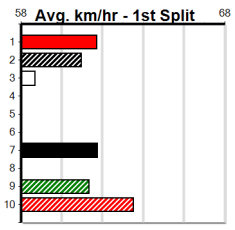

Ballarat

SPORTSBET HT1

Distance: 390m, Race Type: Maiden Heat, Total Prizemoney: $2,535
1st: $1,680, 2nd: $520, 3rd: $260, 4th: $75

2
6:42PM
(VIC time)

Watchdog Tips: **0** **0** **0** **0** **Bet:** .

Form Box Weight Dist Track Date Time BON Margin 1st/2nd (Time) PIR Checked Comment W/R Split 1 S/P Grade

1 TEXAS MOON [M]
LTF D Apr-22 FERAL FRANKY BARELLEN PEARL
Trainer: Alfred King (Sulky)
5th (3) 32.6 410 HOR R1 07-Feb-25 24.34 23.09 11.00LPYRENEES ACE (23.62) M/34 . . . . 10.77 $21.50 M
3rd (1) 32.5 410 HOR R1 18-Feb-25 24.26 22.87 5.50LSEVEN OF NINE (23.87) M/32 . . . . 10.67 $3.60 M
7th (1) 32.7 390 BAL R1 24-Feb-25 23.44 22.11 13.00LPAW KESTELL (22.57) M/77 . . . . 9.16 $4.80 T3-M
5th (4) 32.6 390 BAL R2 03-Mar-25 23.32 22.20 6.50LSMOOTH TIGER (22.87) M/45 . . . . 8.72 $22.30 T3-M
Owner(s): A King

Winning Boxes

1	2	3	4	5	6	7	8
Prize							
Best				$2,320.00			
Starts				22.68			
Trk/Dst				29-0-2-8			
APM				15-0-2-4			
				$1372			

2 SALEENA BALE [M]
BD B Jul-22 FERAL FRANKY QUAIL BALE
Trainer: Luke Harris (Devon Meadows)
2nd (7) 31.7 390 SHP R2 17-Feb-25 22.43 21.72 1.25LDAD'S SURPRISE (22.36) M/32 . . . . 8.59 $6.80 M
3rd (3) 31.1 390 BAL R1 21-Feb-25 22.60 21.63 4.50LMISPLACED (22.29) Q/63 . . . . 8.86 $4.50 M
3rd (2) 30.8 390 BAL R1 26-Feb-25 22.84 21.92 8.00LBRACE FOR KAOS (22.28) M/43 . . . . 8.73 $10.30 M
2nd (6) 31.3 435 SLE R2 02-Mar-25 25.16 24.41 2.50LMONEY MACHINE (25.00) M/522 . . . . 5.49 $11.80 M
Owner(s): L Harris

Winning Boxes

1	2	3	4	5	6	7	8
Prize				$2,570.00			
Best				22.53			
Starts				16-0-4-4			
Trk/Dst				7-0-1-3			
APM				$2336			

3 PINE BLUFF [M]
BK B Jul-23 FERNANDO BALE ARKANS MABEL
Trainer: Paul Radstock (Burnbank)
3rd (2) 25.3 390 BAL R2 04-Mar-25 22.90 21.92 12.00LSILENT KNIGHT (22.08) M/33 . . . . 8.82 $17.30 M
Owner(s): G Farrugia

Winning Boxes

1	2	3	4	5	6	7	8
Prize				$260.00			
Best				22.90			
Starts				1-0-0-1			
Trk/Dst				1-0-0-1			
APM				$260			

4 LETHAL FORCE [M]
F D Nov-22 BERNARDO XTREME NOTICE
Trainer: Aaron Debattista (Toolleen)
Owner(s): A Debattista

Winning Boxes

1	2	3	4	5	6	7	8
Prize							
Best							
Starts							
Trk/Dst							
APM							

5 PAW HAZELDON (NSW)[M]
BK D Sep-23 ALLEN DEED QUINTANA BALE
Trainer: Mark Delbridge (Balliang)
Owner(s): B Wheeler

Winning Boxes

1	2	3	4	5	6	7	8
Prize							
Best							
Starts							
Trk/Dst							
APM							

6 KING BRUNO [M]
BK D Apr-23 MY BRO FABIO FAIR OF FACE
Trainer: Jason Wickham (Lara)
5th (6) 34.6 300 HVL R1 09-Feb-25 17.30 16.42 6.00LCANYA SPARKLE (16.90) Q/2 . . . . 3.98 $19.50 M
Owner(s): M Psaltis

Winning Boxes

1	2	3	4	5	6	7	8
Prize							
Best							
Starts							
Trk/Dst							
APM							

7 VOODOO PRINCE [M]
BK D Feb-23 ASTON RUPEE PECHEY'S BABE
Trainer: Julie Chilcott (Heathcote)
7th (2) 28.8 390 SHP R1 24-Feb-25 23.45 22.12 16.00LKURNAI BOLT (22.34) M/67 . . . . 8.91 $38.20 M
Owner(s): Greysynd Racing (SYN), W Owen, J Chilcott, A Long

Winning Boxes

1	2	3	4	5	6	7	8
Prize							
Best							
Starts							
Trk/Dst							
APM							

8 PAW FUNK (NSW)[M]
F D Sep-23 ALLEN DEED QUINTANA BALE
Trainer: Mark Delbridge (Balliang)
Owner(s): B Wheeler

Winning Boxes

1	2	3	4	5	6	7	8
Prize							
Best							
Starts							
Trk/Dst							
APM