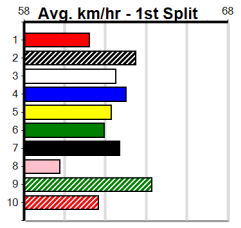

RSN GREY AREAS - WEDNESDAY & FRID

Distance: 450m, Race Type: Mixed 6/7, Total Prizemoney: \$2,925
1st: \$1,950, 2nd: \$600, 3rd: \$300, 4th: \$75

Watchdog Tips: 0 0 0 0 Bet:

Main race listing table with columns for Form, Box, Weight, Dist, Track, Date, Time, BON, Margin, 1st/2nd (Time), PIR, Checked, Comment, W/R, Split 1, S/P, Grade. Includes race details for REV PIRATE, SHIMA BALLAD, OREGON JANET, PURPLE SAPPHIRE, WYONG EL PASO, KING RON, CLAUSE EDWARD, ASTON HEDLAND, GOWIE, and WYONG JAMESON.