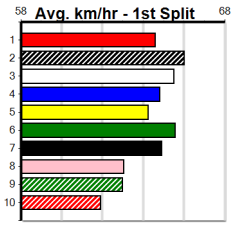

6
8:07PM
(VIC time)

Watchdog Tips: 0 0 0 0 Bet:

Table with columns: Form, Box, Weight, Dist, Track, Date, Time, BON, Margin, 1st/2nd (Time), PIR, Checked, Comment, W/R, Split 1, S/P, Grade. Rows 1-10. Each row includes race details (IDRON BALE, VINNY DEWALT, TRICKY RIDDLES, ORBIT BALE, FERGUS BALE, BONE SHAKER, BLOW TORCH, PALTROW BALE, BOROUGH BOUND, PYRENEES PRINCE) and winning boxes information.