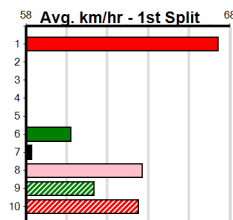

Watchdog Tips:

0 0 0 0

Bet:

Form Box Weight Dist Track Date Time BON Margin 1st/2nd (Time) PIR Checked Comment W/R Split 1 S/P Grade

1 LAMIA WHEEZE (NSW)[M]
RF B Nov-22 AUSSIE INFRARED ICE GAMBLER
Trainer: Lorenzo Carbone (Keilor Park)
4th (5) 28.4 350 HVL R2 09-Mar-25 19.83 18.97 5.50LMR. BRONSON (19.46) M/5 6.76 $6.40 MH
Owner(s): L Carbone

Winning Boxes							
1	2	3	4	5	6	7	8
Prize Best				$75.00			
Starts				FSH			
Trk/Dst				1-0-0-0			
APM				0-0-0-0			
				$75			

2 PAW CALLIE (NSW)[M]
DKBD D Jul-23 CHRISTO BALE DIVYA BALE
Trainer: Mark Delbridge (Balliang)
Owner(s): B Wheeler

Winning Boxes							
1	2	3	4	5	6	7	8
Prize Best				$0			
Starts				FSH			
Trk/Dst				0-0-0-0			
APM				0-0-0-0			
				$0			

3 PAW INFLAME (NSW)[M]
F D Sep-23 ALLEN DEED QUINTANA BALE
Trainer: Mark Delbridge (Balliang)
Owner(s): B Wheeler

Winning Boxes							
1	2	3	4	5	6	7	8
Prize Best				$0			
Starts				FSH			
Trk/Dst				0-0-0-0			
APM				0-0-0-0			
				$0			

4 ARTICULATE [M]
BK B Jul-23 FERNANDO BALE ARKANS MABEL
Trainer: William Donlon (Burnbank)
6th (2) 25.0 390 BAL R1 04-Mar-25 22.85 21.92 14.00LDOONGALLA FLASH (21.92) M/66 8.90 $28.30 M
Owner(s): G Farrugia

Winning Boxes							
1	2	3	4	5	6	7	8
Prize Best				$0.00			
Starts				22.85			
Trk/Dst				1-0-0-0			
APM				1-0-0-0			
				$0			

5 SMALLER ACTS [M]
BK D May-23 FERAL FRANKY SHANIA'S DREAM
Trainer: Jye Formosa (Heathcote)
Owner(s): Shelby Welby (SYN), E Azzopardi, J Formosa

Winning Boxes							
1	2	3	4	5	6	7	8
Prize Best				$0			
Starts				FSH			
Trk/Dst				0-0-0-0			
APM				0-0-0-0			
				$0			

6 BARELLEN MOON [M]
BD B Apr-22 FERAL FRANKY BARELLEN PEARL
Trainer: Alfred King (Sulky)
4th (2) 28.4 410 HOR R1 22-Oct-24 23.89 22.99 3.75LMISS YOUR KISS (23.65) M/64 10.79 $25.00 M
6th (3) 28.6 450 BAL R4 31-Oct-24 26.59 25.08 13.00LMIKAELA'S JOY (25.69) Q/356 6.85 $27.00 M
4th (6) 28.6 410 HOR R2 05-Nov-24 23.87 22.93 8.00LBE UNITED (23.32) M/33 10.93 $25.30 MH
4th (8) 29.0 450 BAL R3 14-Nov-24 26.63 25.67 11.00LZENVO YOYO (25.92) M/344 6.94 $10.60 T3-M
Owner(s): A King

Winning Boxes							
1	2	3	4	5	6	7	8
Prize Best				$1,650.00			
Starts				22.90			
Trk/Dst				23-0-1-4			
APM				3-0-0-0			
				$444			

7 MISS JO [M]
BK B Apr-23 MY BRO FABIO FAIR OF FACE
Trainer: Jason Wickham (Lara)
6th (1) 28.7 390 BAL R3 04-Mar-25 23.43 21.92 16.00LGRUMPY GERRIE (22.36) Q/34 SW 8.85 $7.60 M
Owner(s): M Psaltis

Winning Boxes							
1	2	3	4	5	6	7	8
Prize Best				$0.00			
Starts				23.43			
Trk/Dst				1-0-0-0			
APM				1-0-0-0			
				$0			

8 VOLTS [M]
BK D Oct-22 ASTON RUPEE VOLTAGE SPIKE
Trainer: Tracey Deglaitis (Moolap)
4th (2) 34.0 400 GEL R1 15-Feb-25 23.38 22.48 5.50LDIAMANTINA PEAR (23.03) S/44 SW 8.96 $6.90 M
4th (8) 34.4 400 GEL R1 01-Mar-25 23.43 22.55 9.50LCOMEBACK CHARLIE (22.78) M/43 8.65 $7.20 M
2nd (1) 34.1 400 GEL R3 04-Mar-25 23.10 22.60 2.00LWHISKY BALLERINA (22.97) M/11 8.65 $3.10 M
3rd (1) 34.1 400 GEL R1 08-Mar-25 23.18 22.74 4.00LWITH THE WIND (22.91) S/63 8.85 $4.40 M
Owner(s): T Deglaitis

ENG GEL 2025-03-11							
Winning Boxes							
1	2	3	4	5	6	7	8
Prize Best				$1,220.00			
Starts				FSH			
Trk/Dst				11-0-2-3			
APM				0-0-0-0			
				$1156