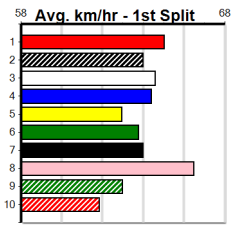

Watchdog Tips: 0 0 0 0 Bet:

Main race results table with columns: Form, Box, Weight, Dist, Track, Date, Time, BON, Margin, 1st/2nd (Time), PIR, Checked, Comment, W/R, Split 1, S/P, Grade. Includes sub-tables for 'Winning Boxes' for each race, showing prize money, best starts, and track/distance APM.