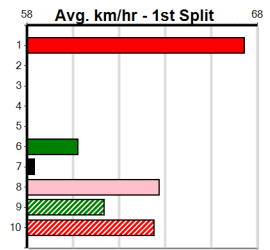

SPORTSBET HT2

Distance: 390m, Race Type: Maiden Heat, Total Prizemoney: $2,535
1st: $1,680, 2nd: $520, 3rd: $260, 4th: $75

Watchdog Tips: ☐ ☐ ☐ ☐ ☐ Bet:

Form Box	Wgt	Dist	Track	Date	Time	BON	Margin	1st/2nd (Time)	PIR	Checked	Comment	WR	Split 1	S/P	Grade

1

LAMIA WHEEZE (NSW)[M]
RF Bitch Nov-22 Sire: AUSSIE INFRARED Dam: ICE GAMBLER Trainer: Lorenzo Carbone (Keilor Park)
Owner(s): L Carbone
Winning Distances: < 300m (0) 300 - 399m (0) 400 - 499m (0) 500 - 599m (0) 600 - 699m (0) > 700m (0)
Winning Weights:
4th (5) 28.4 350 HVL R2 09-Mar-25 19.83 18.97 5.50L MR. BRONSON (19.46) M/5 6.76 $6.40 MH

Box History

Bx	1st	2nd	3rd	4th	5th	6th	7th	8th
1								
2								
3								
4								
5				1				
6								
7								
8								

Prize Best $75.00 FSH
Starts 1-0-0-0
Trk/Dts 0-0-0-0
APM 75

Last 3 wins NOT included above

2

PAW CALLIE (NSW)[M]
DKBD Dog Jul-23 Sire: CHRISTO BALE Dam: DIVYA BALE Trainer: Mark Delbridge (Balliang)
Owner(s): B Wheeler
Winning Distances: < 300m (0) 300 - 399m (0) 400 - 499m (0) 500 - 599m (0) 600 - 699m (0) > 700m (0)
Winning Weights:

Box History

Bx	1st	2nd	3rd	4th	5th	6th	7th	8th
1								
2								
3								
4								
5								
6								
7								
8								

Prize Best $0 FSH
Starts 0-0-0-0
Trk/Dts 0-0-0-0
APM 0

Last 3 wins NOT included above

3

PAW INFLAME (NSW)[M]
F Dog Sep-23 Sire: ALLEN DEED Dam: QUINTANA BALE Trainer: Mark Delbridge (Balliang)
Owner(s): B Wheeler
Winning Distances: < 300m (0) 300 - 399m (0) 400 - 499m (0) 500 - 599m (0) 600 - 699m (0) > 700m (0)
Winning Weights:

Box History

Bx	1st	2nd	3rd	4th	5th	6th	7th	8th
1								
2								
3								
4								
5								
6								
7								
8								

Prize Best $0 FSH
Starts 0-0-0-0
Trk/Dts 0-0-0-0
APM 0

Last 3 wins NOT included above

4

ARTICULATE [M]
BK Bitch Jul-23 Sire: FERNANDO BALE Dam: ARKANS MABEL Trainer: William Donlon (Burnbank)
Owner(s): G Farrugia
Winning Distances: < 300m (0) 300 - 399m (0) 400 - 499m (0) 500 - 599m (0) 600 - 699m (0) > 700m (0)
Winning Weights:
6th (2) 25.0 390 BAL R1 04-Mar-25 22.85 21.92 14.00 DOONGALLA FLASH (21.92) M/66 8.90 $28.30 M

Box History

Bx	1st	2nd	3rd	4th	5th	6th	7th	8th
1								
2						1		
3								
4								
5								
6								
7								
8								

Prize Best $0.00
Best 22.85(2)-4/3/25
Starts 1-0-0-0
Trk/Dts 1-0-0-0
APM 0

Last 3 wins NOT included above

5

SMALLER ACTS [M]
BK Dog May-23 Sire: FERAL FRANKY Dam: SHANIA'S DREAM Trainer: Jye Formosa (Heathcote)
Owner(s): Shelby Welby (SYN), E Azzopardi, J Formosa
Winning Distances: < 300m (0) 300 - 399m (0) 400 - 499m (0) 500 - 599m (0) 600 - 699m (0) > 700m (0)
Winning Weights:

Box History

Bx	1st	2nd	3rd	4th	5th	6th	7th	8th
1								
2								
3								
4								
5								
6								
7								
8								

Prize Best $0 FSH
Starts 0-0-0-0
Trk/Dts 0-0-0-0
APM 0

Last 3 wins NOT included above