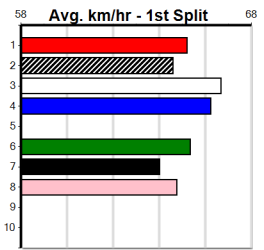

A1 SIGNAGE DAMSELS DASH

Distance: 390m, Race Type: Grade 5, Total Prizemoney: $2,925
1st: $1,950, 2nd: $600, 3rd: $300, 4th: $75

Watchdog Tips: ☐ ☐ ☐ ☐ ☐ Bet: ☐

1

BLACK SANDY (NSW)[5]
BK Bitch Jul-22 Sire: BARCIA BLUE BOY Dam: WINSOME SANDY
Owner(s): T Kingcott Trainer: Paul Mathieson (Myrningong)
Winning Distances: < 300m (0) 300 - 399m (2) 400 - 499m (1) 500 - 599m (0) 600 - 699m (0) > 700m (0)
Winning Weights: 26.7(1) 26.8(1) 27.6(1)

Rank	Dist	Wgt	Trk	Date	Time	Margin	1st/2nd (Time)	PIR	Checked	Comment	WR	Split 1	S/P	Grade
1st (5)	26.8	390	BAL	R11	01-Jan-25	22.27	21.97	0.75L ANGRY CHIEF (22.31)	Q/11	.	.	8.31	$5.50	X67H
3rd (2)	26.9	390	BAL	R10	08-Jan-25	22.30	21.88	6.00L NO BAD DEED (21.88)	M/34	.	.	8.41	$6.00	X67F
2nd (8)	27.2	390	WBL	R4	23-Jan-25	22.56	21.97	3.25L BOURNE LICKETY (22.35)	M/22	.	.	8.60	$4.00	X67H
1st (1)	27.6	390	WBL	R3	30-Jan-25	22.44	22.03	2.50L HAPPY AND NUMB (22.60)	M/11	.	SW	8.54	$5.80	X67F
2nd (2)	27.6	390	BAL	R5	05-Feb-25	22.41	21.80	6.00L LULU'S RIDE (22.00)	Q/22	.	.	8.32	$19.30	5
4th (6)	26.6	390	BAL	R12	19-Feb-25	22.68	21.92	7.00L GUNAI WIZARD (22.22)	M/44	.	.	8.66	$6.20	5
3rd (7)	26.5	390	BAL	R13	26-Feb-25	22.29	21.92	3.25L KALUNA CHAOS (22.08)	M/33	.	.	8.45	$18.90	5
6th (5)	26.5	390	WBL	R10	06-Mar-25	22.59	21.97	7.50L LADY JULIA (22.09)	M/56	.	.	8.69	$14.40	5

Last 3 wins NOT included above

Rank	Dist	Wgt	Trk	Date	Time	Margin	1st/2nd (Time)	PIR	Checked	Comment	WR	Split 1	S/P	Grade
1st (4)	26.7	400	GEL	R1	22-Nov-24	22.75	22.27	3.25L MAV REIKO (22.98)	M/11	.	.	8.37	$7.90	M

Prize Best Starts Trk/Dts APM: $8700.00, 22.27(5)-1/1/25, 11-3-3-3, 7-1-2-3, 6060