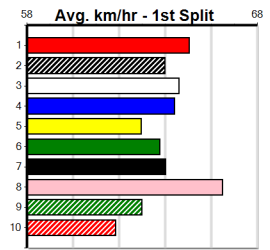

TUDOR ELECTRICAL

Distance: 390m, Race Type: Grade 5, Total Prizemoney: $2,925
1st: $1,950, 2nd: $600, 3rd: $300, 4th: $75

Watchdog Tips:

Bet:

Table with columns: Form Box, Wgt, Dist, Track, Date, Time, BON, Margin, 1st/2nd (Time), PIR, Checked, Comment, WR, Split 1, S/P, Grade

ASTON RECALL [5]
BK Dog May-21 Sire: RAW ABILITY Dam: ASTON GISLE
Owner(s): R Borda
Trainer: Glenn Campbell (Anakie)
Winning Distances: < 300m (0) 300 - 399m (2) 400 - 499m (5) 500 - 599m (0) 600 - 699m (0) > 700m (0)
Winning Weights: 29.2(1) 29.4(1) 29.6(1) 29.7(1) 30.1(1) 30.5(1) 31.0(1)
Box History table and Prize Best Starts table included.

DUNACH FIREBALL [5]
BK Dog Dec-21 Sire: WHISKEY RIOT Dam: ALCYONE
Owner(s): R Longmuir
Trainer: Ian Robinson (Avoca)
Winning Distances: < 300m (0) 300 - 399m (1) 400 - 499m (6) 500 - 599m (0) 600 - 699m (0) > 700m (0)
Winning Weights: 30.2(1) 30.4(1) 30.5(1) 30.6(1) 30.8(1) 30.9(1) 31.7(1)
Box History table and Prize Best Starts table included.

ASTON SHERIFF [5]
BK Dog Aug-21 Sire: ASTON DEE BEE Dam: ASTON LOPEZ
Owner(s): R Borda
Trainer: Glenn Campbell (Anakie)
Winning Distances: < 300m (0) 300 - 399m (10) 400 - 499m (1) 500 - 599m (0) 600 - 699m (0) > 700m (0)
Winning Weights: 31.0(1) 31.4(1) 31.5(1) 32.0(1) 32.1(1) 32.2(2) 32.4(2) 32.8(1) 32.9(1)
Box History table and Prize Best Starts table included.

ASTON IGGY [5]
BK Dog Dec-21 Sire: ZIPPING GARTH Dam: ASTON TARA
Owner(s): R Borda
Trainer: Glenn Campbell (Anakie)
Winning Distances: < 300m (0) 300 - 399m (1) 400 - 499m (5) 500 - 599m (0) 600 - 699m (0) > 700m (0)
Winning Weights: 32.8(1) 33.3(1) 33.5(1) 33.7(2) 34.5(1)
Box History table and Prize Best Starts table included.

PAW KATTIA (NSW)[5]
BD Bitch Nov-22 Sire: FERAL FRANKY Dam: DYNA WINTER
Owner(s): L Harris
Trainer: Tammy Kennedy-harris (Devon M)
Winning Distances: < 300m (0) 300 - 399m (1) 400 - 499m (4) 500 - 599m (0) 600 - 699m (0) > 700m (0)
Winning Weights: 25.4(1) 26.3(1) 26.4(1) 26.5(1) 27.0(1)
Box History table and Prize Best Starts table included.

1

2

3

4

5