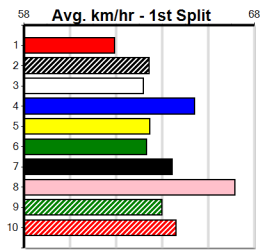

BALLARAT GREYS BINGO EVERY SUNDAY

Distance: 390m, Race Type: Mixed 6/7, Total Prizemoney: $2,925
1st: $1,950, 2nd: $600, 3rd: $300, 4th: $75

Watchdog Tips:

Bet:

Table header with columns: Form Box, Wgt, Dist, Track, Date, Time, BON, Margin, 1st/2nd (Time), PIR, Checked, Comment, WR, Split 1, S/P, Grade

Race 1: EDINBURGH BALE (NSW)[7]. Dog Mar-22, Sire: FERNANDO BALE, Dam: IDRIA BALE, Trainer: Tammy Kennedy-harris (Devon M). Includes box history table and prize details.

Race 2: COPPERHEAD DASH [7]. Dog Jan-23, Sire: ICE COOL KAEDYN, Dam: GALWAY LIGHTS, Trainer: Scott Millard (Kyneton). Includes box history table and prize details.

Race 3: HIM TARZAN [7]. Dog Nov-22, Sire: HOOKED ON SCOTCH, Dam: MISSY HA HA, Trainer: Patrick Bull (Maryborough). Includes box history table and prize details.

Race 4: NICMAC STAR [7]. Bitch Apr-23, Sire: FERNANDO BALE, Dam: NICMAC MISS, Trainer: Briana Robertson-leech (Smeaton). Includes box history table and prize details.

Race 5: MIA MADELLA (SA)[7]. Bitch Nov-22, Sire: FERAL FRANKY, Dam: SWIFT TIMING, Trainer: Brendan Middling (Rockbank). Includes box history table and prize details.