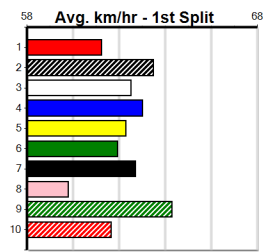

RSN GREY AREAS - WEDNESDAY & FRIDAY

Distance: 450m, Race Type: Mixed 6/7, Total Prizemoney: $2,925
1st: $1,950, 2nd: $600, 3rd: $300, 4th: $75

Watchdog Tips: [ ] [ ] [ ] [ ] Bet: [ ]

Form Box Wgt Dist Track Date Time BON Margin 1st/2nd (Time) PIR Checked Comment W/R Split 1 S/P Grade

1

REV PIRATE [6]

RF Dog Feb-23 Sire: FERAL FRANKY Dam: JD REVELATION

Owner(s): DAILLY GREYHOUND FARMS (SYN), G Dailly, T Dailly

Winning Distances: < 300m (0) 300 - 399m (0) 400 - 499m (1) 500 - 599m (1) 600 - 699m (0) > 700m (0)

Winning Weights: 33.8(1) 34.3(1)

Table with columns for race results: Rank, Dog, Date, Time, BON, Margin, 1st/2nd (Time), PIR, Checked, Comment, W/R, Split 1, S/P, Grade. Includes entries for 7th, 8th, 1st, 3rd, 8th, 6th, and 6th.

Last 3 wins NOT included above

Trainer: Thomas Dailly (Anakie)

Box History

Box History table with columns Bx, 1st, 2nd, 3rd, 4th, 5th, 6th, 7th, 8th. Includes Prize Best ($3945.00), Starts (26.42(2)-11/12/24), Trk/Dts (12-2-0-2), and APM (1-0-0-0, 3151).

2

SHIMA BALLAD [6]

BK Dog Feb-23 Sire: DROOPYS SYDNEY Dam: SHIMA CLASSIC

Owner(s): DAILLY GREYHOUND FARMS (SYN), G Dailly, T Dailly

Winning Distances: < 300m (0) 300 - 399m (0) 400 - 499m (2) 500 - 599m (0) 600 - 699m (0) > 700m (0)

Winning Weights: 36.6(1) 37.3(1)

Table with columns for race results: Rank, Dog, Date, Time, BON, Margin, 1st/2nd (Time), PIR, Checked, Comment, W/R, Split 1, S/P, Grade. Includes entries for 1st, 3rd, 1st, 5th, 3rd, and 2nd.

Last 3 wins NOT included above

Trainer: Thomas Dailly (Anakie)

Box History

Box History table with columns Bx, 1st, 2nd, 3rd, 4th, 5th, 6th, 7th, 8th. Includes Prize Best ($5535.00), Starts (25.43(1)-19/2/25), Trk/Dts (6-2-1-2), and APM (2-1-0-1, 4803).

3

OREGON JANET [7]

BK Bitch Dec-22 Sire: MALACHI Dam: LA LA OREGON

Owner(s): DAILLY GREYHOUND FARMS (SYN), G Dailly, T Dailly

Winning Distances: < 300m (0) 300 - 399m (0) 400 - 499m (0) 500 - 599m (1) 600 - 699m (0) > 700m (0)

Winning Weights: 26.3(1)

Table with columns for race results: Rank, Dog, Date, Time, BON, Margin, 1st/2nd (Time), PIR, Checked, Comment, W/R, Split 1, S/P, Grade. Includes entries for 2nd, 4th, 4th, 2nd, 4th, 3rd, 6th, and 5th.

Last 3 wins NOT included above

Trainer: Thomas Dailly (Anakie)

Box History

Box History table with columns Bx, 1st, 2nd, 3rd, 4th, 5th, 6th, 7th, 8th. Includes Prize Best ($12005.00), Starts (25.89(5)-19/2/25), Trk/Dts (28-1-10-3), and APM (5-0-0-0, 7914).

4

PURPLE SAPPHIRE [6]

BK Bitch Jan-22 Sire: SHIMA SHINE Dam: ABSOLUTE RUBY

Owner(s): W Heras

Winning Distances: < 300m (0) 300 - 399m (0) 400 - 499m (2) 500 - 599m (0) 600 - 699m (0) > 700m (0)

Winning Weights: 27.2(1) 27.6(1)

Table with columns for race results: Rank, Dog, Date, Time, BON, Margin, 1st/2nd (Time), PIR, Checked, Comment, W/R, Split 1, S/P, Grade. Includes entries for 2nd, 2nd, 2nd, 6th, 7th, 6th, 4th, and 2nd.

Last 3 wins NOT included above

Trainer: Kathleen Boyle (Lethbridge)

Box History

Box History table with columns Bx, 1st, 2nd, 3rd, 4th, 5th, 6th, 7th, 8th. Includes Prize Best ($5465.00), Starts (25.26(1)-5/3/25), Trk/Dts (18-2-5-2), and APM (3-0-3-0, 1873).

5

WYONG EL PASO [7]