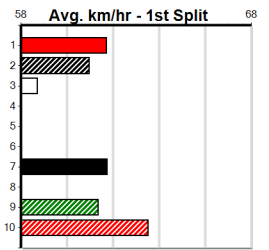

SPORTSBET HT1

Distance: 390m, Race Type: Maiden Heat, Total Prizemoney: $2,535
1st: $1,680, 2nd: $520, 3rd: $260, 4th: $75

Watchdog Tips:

Bet:

Table with columns: Form Box, Wgt, Dist, Track, Date, Time, BON, Margin, 1st/2nd (Time), PIR, Checked, Comment, W/R, Split 1, S/P, Grade

TEXAS MOON [M]
LTF Dog Apr-22 Sire: FERAL FRANKY Dam: BARELLEN PEARL
Owner(s): A King
Trainer: Alfred King (Sulky)
Winning Distances: < 300m (0) 300 - 399m (0) 400 - 499m (0) 500 - 599m (0) 600 - 699m (0) > 700m (0)
Winning Weights:
3rd (3) 32.4 425 BEN R1 08-Jan-25 24.81 23.64 11.00 VALLETTA FLASH (24.09) M/543 6.75 $27.10 T3-M
3rd (6) 32.4 425 BEN R1 15-Jan-25 24.77 24.09 2.25L RIPPING IT UP (24.62) M/321 6.68 $22.80 M
5th (4) 32.2 425 BEN R1 24-Jan-25 24.97 23.70 15.00 HEAVY HAULAGE (23.95) M/655 6.82 $36.10 M
2nd (6) 32.8 390 BAL R2 03-Feb-25 22.72 22.23 2.50L TINKER RAYS (22.56) M/22 8.75 $8.40 T3-M
5th (3) 32.6 410 HOR R1 07-Feb-25 24.34 23.09 11.00 PYRENEES ACE (23.62) M/34 10.77 $21.50 M
3rd (1) 32.5 410 HOR R1 18-Feb-25 24.26 22.87 5.50L SEVEN OF NINE (23.87) M/32 10.67 $3.60 M
7th (1) 32.7 390 BAL R1 24-Feb-25 23.44 22.11 13.00 PAW KESTELL (22.57) M/77 9.16 $4.80 T3-M
5th (4) 32.6 390 BAL R2 03-Mar-25 23.32 22.20 6.50L SMOOTH TIGER (22.87) M/45 8.72 $22.30 T3-M
Last 3 wins NOT included above
Prize Best $2320.00
Starts 22.68(1)-9/12/24
Trk/Dts 29-0-2-8
APM 15-0-2-4 1372

SALEENA BALE [M]
BD Bitch Jul-22 Sire: FERAL FRANKY Dam: QUAIL BALE
Owner(s): L Harris
Trainer: Luke Harris (Devon Meadows)
Winning Distances: < 300m (0) 300 - 399m (0) 400 - 499m (0) 500 - 599m (0) 600 - 699m (0) > 700m (0)
Winning Weights:
3rd (2) 31.2 390 BAL R2 13-Jan-25 22.98 22.08 4.25L MAURITIAN NITRO (22.70) M/33 8.79 $8.50 T3-M
4th (4) 31.4 390 BAL R2 20-Jan-25 22.69 22.23 4.00L COUNTY ART (22.41) Q/22 8.59 $4.80 M
2nd (4) 31.7 390 BAL R9 27-Jan-25 22.53 22.25 4.00L ASTON CAPER (22.25) M/22 8.73 $4.90 T3-M
2nd (4) 31.8 400 WGL R3 13-Feb-25 23.23 22.79 0.75L ASTON DENTON (23.17) Q/22 8.57 $3.00 T3-M
2nd (7) 31.7 390 SHP R2 17-Feb-25 22.43 21.72 1.25L DAD'S SURPRISE (22.36) M/32 8.59 $6.80 M
3rd (3) 31.1 390 BAL R1 21-Feb-25 22.60 21.63 4.50L MISPLACED (22.29) Q/63 8.86 $4.50 M
3rd (2) 30.8 390 BAL R1 26-Feb-25 22.84 21.92 8.00L BRACE FOR KAOS (22.28) M/43 8.73 $10.30 M
2nd (6) 31.3 435 SLE R2 02-Mar-25 25.16 24.41 2.50L MONEY MACHINE (25.00) M/522 5.49 $11.80 M
Last 3 wins NOT included above
Prize Best $2570.00
Starts 22.53(4)-27/1/25
Trk/Dts 16-0-4-4
APM 7-0-1-3 2336

PINE BLUFF [M]
BK Bitch Jul-23 Sire: FERNANDO BALE Dam: ARKANS MABEL
Owner(s): G Farrugia
Trainer: Paul Radstock (Burnbank)
Winning Distances: < 300m (0) 300 - 399m (0) 400 - 499m (0) 500 - 599m (0) 600 - 699m (0) > 700m (0)
Winning Weights:
3rd (2) 25.3 390 BAL R2 04-Mar-25 22.90 21.92 12.00 SILENT KNIGHT (22.08) M/33 8.82 $17.30 M
Last 3 wins NOT included above
Prize Best $260.00
Starts 22.90(2)-4/3/25
Trk/Dts 1-0-0-1
APM 1-0-0-1 260