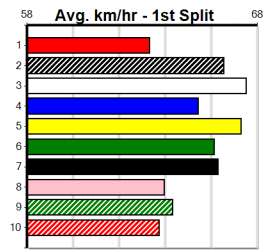

EUREKA CONCRETE

Distance: 450m, Race Type: Mixed 4/5, Total Prizemoney: $3,360
1st: $2,250, 2nd: $690, 3rd: $345, 4th: $75

Watchdog Tips:

Bet:

Table with columns: Form Box, Wgt, Dist, Track, Date, Time, BON, Margin, 1st/2nd (Time), PIR, Checked, Comment, WR, Split 1, S/P, Grade

ARANDT ABOUT [4]
BK Dog Jun-21 Sire: BERNARDO Dam: ME BROS BAD
Owner(s): M Zammit
Winning Distances: < 300m (0) 300 - 399m (2) 400 - 499m (6) 500 - 599m (0) 600 - 699m (0) > 700m (0)
Winning Weights: 32.8(1) 33.2(2) 33.4(1) 33.7(2) 33.9(1) 34.2(1)

Box History
Bx 1st 2nd 3rd 4th 5th 6th 7th 8th
Prize Best $21365.00
Starts 25.45(6)-12/2/25
Trk/Dts 63-8-15-11
APM 30-5-10-4 6112

LADY JULIA [5]
F Bitch Apr-22 Sire: BERNARDO Dam: SHORE'S GIRL
Owner(s): T Sinnott
Winning Distances: < 300m (0) 300 - 399m (4) 400 - 499m (10) 500 - 599m (0) 600 - 699m (0) > 700m (0)
Winning Weights: 28.7(3) 28.9(3) 29.0(3) 29.3(2) 29.4(2) 29.7(1)

Box History
Bx 1st 2nd 3rd 4th 5th 6th 7th 8th
Prize Best $40235.00
Starts 25.50(7)-6/3/24
Trk/Dts 53-14-8-9
APM 4-0-1-2 12685

HONEY ZEN [5]
BK Bitch Nov-22 Sire: BARCIA BALE Dam: INDY HONEY
Owner(s): DAILLY GREYHOUND FARMS (SYN), G Dailly, T Dailly
Winning Distances: < 300m (0) 300 - 399m (0) 400 - 499m (2) 500 - 599m (4) 600 - 699m (0) > 700m (0)
Winning Weights: 24.1(1) 24.5(1) 24.8(2) 24.9(1) 25.2(1)

Box History
Bx 1st 2nd 3rd 4th 5th 6th 7th 8th
Prize Best $38590.00
Starts 25.33(8)-11/12/24
Trk/Dts 34-6-6-8
APM 7-1-3-0 14005

HIGHER FORCE [5]
BD Dog Apr-22 Sire: FERAL FRANKY Dam: XTREME NOTICE
Owner(s): A Debattista
Winning Distances: < 300m (0) 300 - 399m (1) 400 - 499m (7) 500 - 599m (0) 600 - 699m (0) > 700m (0)
Winning Weights: 35.0(1) 35.1(1) 35.2(1) 35.3(1) 35.6(2) 36.0(1) 36.2(1)

Box History
Bx 1st 2nd 3rd 4th 5th 6th 7th 8th
Prize Best $23690.00
Starts 25.47(6)-14/8/24
Trk/Dts 26-8-6-5
APM 6-2-1-1 9409

NATALIE BALE (NSW)[4]
BK Bitch May-22 Sire: CHRISTO BALE Dam: HAE ALLEN
Owner(s): B Wheeler
Winning Distances: < 300m (0) 300 - 399m (4) 400 - 499m (7) 500 - 599m (0) 600 - 699m (0) > 700m (0)
Winning Weights: 28.3(1) 28.6(1) 28.8(2) 29.0(1) 29.1(1) 29.2(1) 29.3(1) 29.6(1) 29.7(1) 29.8(1)

Box History
Bx 1st 2nd 3rd 4th 5th 6th 7th 8th
Prize Best $28995.00
Starts 25.16(5)-5/3/25
Trk/Dts 36-11-9-2
APM 1-1-0-0 14391

1

2

3

4

5