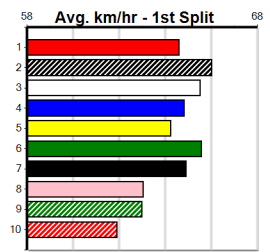

SOUTHERN SHEETMETAL

Distance: 390m, Race Type: Grade 5, Total Prizemoney: $2,925
1st: $1,950, 2nd: $600, 3rd: $300, 4th: $75

Watchdog Tips:

Bet:

Table with columns: Form Box, Wgt, Dist, Track, Date, Time, BON, Margin, 1st/2nd (Time), PIR, Checked, Comment, W/R, Split 1, S/P, Grade

Section 1: IDRON BALE (NSW)[5]. Includes dog details, owner info, winning distances, weights, and a box history table.

Section 2: VINNY DEWALT (NSW)[5]. Includes dog details, owner info, winning distances, weights, and a box history table.

Section 3: TRICKY RIDDLES [5]. Includes dog details, owner info, winning distances, weights, and a box history table.

Section 4: ORBIT BALE [5] Biks. Includes dog details, owner info, winning distances, weights, and a box history table.

Section 5: FERGUS BALE (NSW)[5]. Includes dog details, owner info, winning distances, weights, and a box history table.