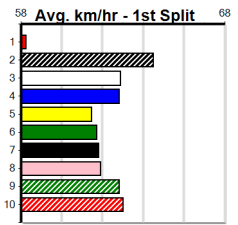

2
3:37PM
(VIC time)

Watchdog Tips: 0 0 0 0 Bet: .