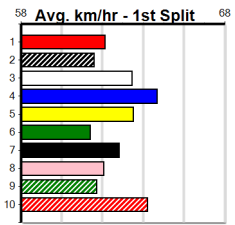

OAKS SUPER BOX

Distance: 400m, Race Type: Tier 3 - Grade 7, Total Prizemoney: $1,530
1st: $1,000, 2nd: $320, 3rd: $160, 4th: $50

3

3:56PM

(VIC time)

Watchdog Tips: **0 0 0 0** Bet: **0**