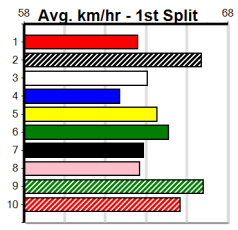

RSN GREY AREAS - WEDNESDAY & FRID

Distance: 400m, Race Type: Grade 5 T3, Total Prizemoney: $1,530
1st: $1,000, 2nd: $320, 3rd: $160, 4th: $50

Watchdog Tips: **0 0 0 0** Bet: **0**