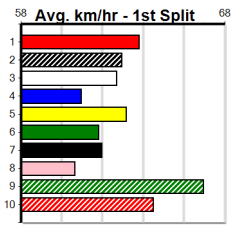

PHOTO MAN AT STUD

Distance: 400m, Race Type: Tier 3 - Grade 6, Total Prizemoney: $1,530
1st: $1,000, 2nd: $320, 3rd: $160, 4th: $50

Watchdog Tips: 0 0 0 0 Bet: .