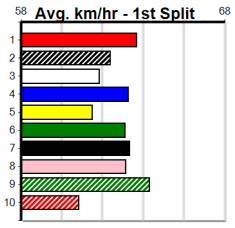

MCGRAFIX & SIGNS (1-2 WINS)

Distance: 460m, Race Type: Tier 3 - Restricted Win, Total Prizemoney: $1,530
1st: $1,000, 2nd: $320, 3rd: $160, 4th: $50

7

5:19PM
(VIC time)

Watchdog Tips: **0 0 0 0** Bet: **0**