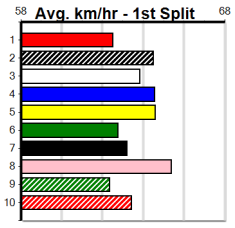

SPORTSBET GO THE BLUE DOG

Distance: 400m, Race Type: Grade 5 T3, Total Prizemoney: $1,530
1st: $1,000, 2nd: $320, 3rd: $160, 4th: $50

Watchdog Tips: **0 0 0 0** Bet: **0**