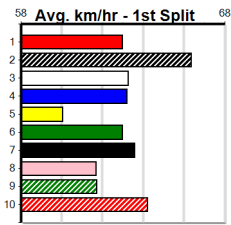

BARN BAR FUNCTION ROOM

Distance: 400m, Race Type: Tier 3 - Grade 7, Total Prizemoney: $1,530
1st: $1,000, 2nd: $320, 3rd: $160, 4th: $50

4

4:17PM

(VIC time)

Watchdog Tips: **0 0 0 0** Bet: **0**