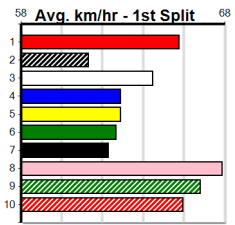

G'DAY CHEF CATERERS

Distance: 400m, Race Type: Grade 5 T3, Total Prizemoney: $1,530
1st: $1,000, 2nd: $320, 3rd: $160, 4th: $50

11

6:35PM

(VIC time)

Watchdog Tips: 0 0 0 0 **Bet:** .