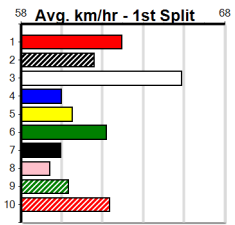

SPORTSBET GREEN TICKS

Distance: 400m, Race Type: Tier 3 - Maiden, Total Prizemoney: $1,530
1st: $1,000, 2nd: $320, 3rd: $160, 4th: $50

1

3:09PM
(VIC time)

Watchdog Tips: **0 0 0 0** Bet: **0**