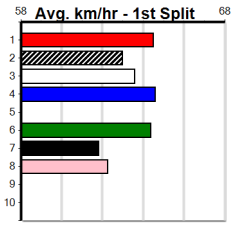

12
10:43PM
(VIC time)

Distance: 515m, Race Type: Grade 5, Total Prizemoney: $8,785
1st: $5,900, 2nd: $1,820, 3rd: $915, 4th: $150

Watchdog Tips: 0 0 0 0 Bet: .