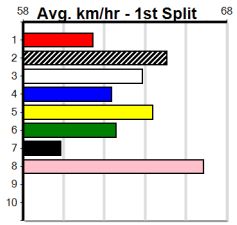

MEXICAN GOLF MADNESS @ SANDOWN

Distance: 515m, Race Type: Grade 7, Total Prizemoney: $8,785
1st: $5,900, 2nd: $1,820, 3rd: $915, 4th: $150

1

6:57PM
(VIC time)

Watchdog Tips: **0 0 0 0** Bet: **.**