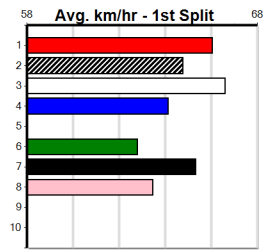

GREYHOUND ADOPTION PROGRAM

Distance: 515m, Race Type: Grade 5, Total Prizemoney: $8,785
1st: $5,900, 2nd: $1,820, 3rd: $915, 4th: $150

Watchdog Tips:

Bet:

Table with columns: Form Box, Wgt, Dist, Track, Date, Time, BON, Margin, 1st/2nd (Time), PIR, Checked, Comment, WR, Split 1, S/P, Grade

ANNABELLA ROSE [5]
BK Bitch Apr-22
Sire: FERNANDO BALE Dam: MY AMERICAN GIRL
Trainer: Rebecca Gibbons (Avalon)
Winning Distances: < 300m (0) 300 - 399m (0) 400 - 499m (3) 500 - 599m (0) 600 - 699m (2) > 700m (0)
Winning Weights: 28.1(1) 28.3(1) 28.6(1) 28.8(1) 28.9(1)
Last 3 wins NOT included above

SHIMA SAND [5]
BD Dog Apr-23
Sire: FERAL FRANKY Dam: SHIMA PEARL
Trainer: Thomas Dailly (Anakie)
Winning Distances: < 300m (0) 300 - 399m (0) 400 - 499m (2) 500 - 599m (1) 600 - 699m (0) > 700m (0)
Winning Weights: 31.2(1) 31.9(1) 32.2(1)
Last 3 wins NOT included above

PAW MANTRA (NSW)[5]
RF Dog Nov-22
Sire: FERNANDO BALE Dam: QUINTANA BALE
Trainer: Mark Delbridge (Balliang)
Winning Distances: < 300m (0) 300 - 399m (0) 400 - 499m (4) 500 - 599m (2) 600 - 699m (0) > 700m (0)
Winning Weights: 30.0(1) 30.2(1) 30.8(1) 31.1(2) 31.7(1)
Last 3 wins NOT included above

PRETTY CAPRI [5]
BE Bitch Oct-21
Sire: HOOKED ON SCOTCH Dam: PRETTY MUCH
Trainer: Michael Katsiris (Thomastown)
Winning Distances: < 300m (0) 300 - 399m (0) 400 - 499m (7) 500 - 599m (4) 600 - 699m (0) > 700m (0)
Winning Weights: 27.8(1) 28.1(4) 28.4(1) 28.5(1) 28.8(1) 28.9(1) 29.1(2)
Last 3 wins NOT included above

*** VACANT BOX ***
Owner(s):
Sire: Dam:
Trainer:
Winning Distances: < 300m (0) 300 - 399m (0) 400 - 499m (0) 500 - 599m (0) 600 - 699m (0) > 700m (0)
Winning Weights:

1

2

3

4

5

Box History table for ANNABELLA ROSE [5]

Box History table for SHIMA SAND [5]

Box History table for PAW MANTRA (NSW)[5]

Box History table for PRETTY CAPRI [5]