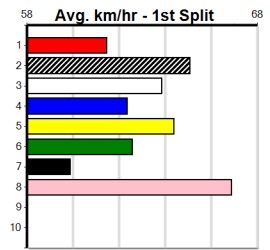

1
6:57PM

Distance: 515m, Race Type: Grade 7, Total Prizemoney: $8,785
1st: $5,900, 2nd: $1,820, 3rd: $915, 4th: $150

Watchdog Tips: ☐ ☐ ☐ ☐ ☐ Bet: ☐

Form Box Wgt Dist Track Date Time BON Margin 1st/2nd (Time) PIR Checked Comment W/R Split 1 S/P Grade

1 ZIPPING DARGAN (NSW)[7]
BK Dog Jun-23 Sire: ZACK MONELLI Dam: ZIPPING MIRANDA
Owner(s): Hallinan Hallinan (SYN), M Hallinan, F Hallinan Trainer: Dallan Klemke (Lara)
Winning Distances: < 300m (0) 300 - 399m (0) 400 - 499m (0) 500 - 599m (1) 600 - 699m (0) > 700m (0)
Winning Weights: 30.8(1)

Rank	Box	Wgt	Dist	Track	Date	Time	BON	Margin	1st/2nd (Time)	PIR	Checked	Comment	W/R	Split 1	S/P	Grade
7th (8)	31.0	450	BAL	R2	19-Feb-25	26.28	25.28	9.50L	SMOOTH BLAST (25.63)	S/877	.	.	.	7.10	$10.90	M
1st (3)	30.8	500	BEN	R1	28-Feb-25	28.41	28.26	7.50L	ZORRO DEVERE (28.91)	S/411	.	SW	.	6.83	$33.40	M
5th (6)	30.8	500	BEN	R5	07-Mar-25	28.68	28.28	4.50L	HE'S ALL THAT (28.38)	M/644	.	.	.	6.98	$9.90	X67

Last 3 wins NOT included above

Box History

Box	1st	2nd	3rd	4th	5th	6th	7th	8th
1								
2								
3	1							
4								
5								
6					1			
7								
8								1

Prize Best $1900.00
Starts FSH
Trk/Dts 3-1-0-0
APM 0-0-0-0
1900

2 SPICY LA VIDA [7]
BE Bitch Jul-23 Sire: ASTON RUPEE Dam: LAVISH DIAMOND
Owner(s): D Kerr Trainer: Rosalie Kerr (Caldermeade)
Winning Distances: < 300m (0) 300 - 399m (0) 400 - 499m (0) 500 - 599m (1) 600 - 699m (0) > 700m (0)
Winning Weights: 28.4(1)

Rank	Box	Wgt	Dist	Track	Date	Time	BON	Margin	1st/2nd (Time)	PIR	Checked	Comment	W/R	Split 1	S/P	Grade
3rd (2)	28.6	400	WGL	R3	21-Jan-25	22.86	22.41	6.50L	FADE TO BLACK (22.41)	M/43	.	.	.	8.64	$20.20	MH
6th (8)	28.6	400	WGL	R2	28-Jan-25	23.27	22.45	9.00L	LAMBRICK ROAD (22.67)	M/46	.	.	.	8.44	$50.10	MF
2nd (1)	28.4	460	WGL	R4	04-Feb-25	25.93	25.56	3.75L	ASTON NELSON (25.68)	Q/222	.	.	.	6.54	$8.70	M
2nd (7)	28.2	425	BEN	R3	19-Feb-25	24.13	23.72	3.00L	WALK WITH PRIDE (23.94)	Q/222	.	.	.	6.55	$3.00	MH
6th (2)	28.3	450	SHP	R6	24-Feb-25	25.80	24.90	7.50L	SPEEDY EASY (25.31)	M/666	.	.	.	6.77	$46.30	SH
2nd (6)	28.0	425	BEN	R2	28-Feb-25	24.04	23.87	2.00L	WALK WITH PRIDE (23.90)	M/222	.	.	.	6.65	$5.20	MF
1st (6)	28.4	510	SLE	R3	07-Mar-25	28.88	28.81	4.00L	DARNUM DUKE (29.15)	M/111	.	.	.	9.10	$2.00	M

Last 3 wins NOT included above

Box History

Box	1st	2nd	3rd	4th	5th	6th	7th	8th
1		1						
2			1			1		
3								
4								
5								
6	1	1						
7		1						
8								1

Prize Best $3800.00
Starts FSH
Trk/Dts 7-1-3-1
APM 0-0-0-0
3644