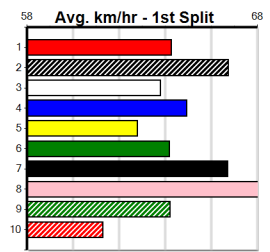

2

7:19PM

(VIC time)

Distance: 515m, Race Type: Mixed 6/7 Final, Total Prizemoney: $9,055
1st: $6,100, 2nd: $1,870, 3rd: $935, 4th: $150

Watchdog Tips:

Bet:

Table with columns: Form Box, Wgt, Dist, Track, Date, Time, BON, Margin, 1st/2nd (Time), PIR, Checked, Comment, WR, Split 1, S/P, Grade

MISTER MANFREDI [6]
Dog Aug-22 Sire: AUSSIE INFRARED Dam: OVER AND AWAY
Owner(s): C Armstrong
Trainer: Chris Armstrong (Hoppers Crossi)
Winning Distances: < 300m (0) 300 - 399m (0) 400 - 499m (0) 500 - 599m (1) 600 - 699m (1) > 700m (0)
Winning Weights: 36.0(1) 38.2(1)
Box History table and Prize Best Starts table included.

UNIVERSITY [6]
Bitch Jun-23 Sire: PLAINTIFF Dam: SHALLOW WITTS
Owner(s): A Tullio
Trainer: Brooke Ennis (Avalon)
Winning Distances: < 300m (0) 300 - 399m (0) 400 - 499m (0) 500 - 599m (2) 600 - 699m (0) > 700m (0)
Winning Weights: 30.1(1) 30.6(1)
Box History table and Prize Best Starts table included.

CANYA KELSEY [5]
Bitch May-23 Sire: FERAL FRANKY Dam: FREEDOM LEAGUE
Owner(s): G Ebenezer
Trainer: Matthew Marshall (Darley)
Winning Distances: < 300m (0) 300 - 399m (1) 400 - 499m (2) 500 - 599m (0) 600 - 699m (0) > 700m (0)
Winning Weights: 28.1(1) 28.3(1) 28.4(1)
Box History table and Prize Best Starts table included.

HERE COMES JOJO [7]
Bitch Mar-23 Sire: ASTON RUPEE Dam: BRUEGHELINO
Owner(s): B Stockdale J Stockdale (SYN), B Stockdale, J Stockdale
Trainer: Des Douch (Maffra)
Winning Distances: < 300m (0) 300 - 399m (0) 400 - 499m (1) 500 - 599m (0) 600 - 699m (0) > 700m (0)
Winning Weights: 29.1(1)
Box History table and Prize Best Starts table included.

AMRON TOMMY [7]
Dog Apr-23 Sire: TOMMY SHELBY Dam: KRAKEN LIGHTNING
Owner(s): B Nye
Trainer: Davide Fasoli (Heyfield)
Winning Distances: < 300m (0) 300 - 399m (0) 400 - 499m (0) 500 - 599m (1) 600 - 699m (0) > 700m (0)
Winning Weights: 33.2(1)
Box History table and Prize Best Starts table included.

1

2

3

4

5