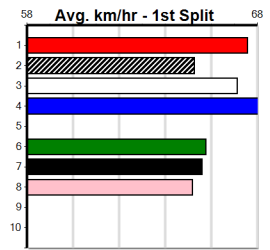

Distance: 515m, Race Type: Grade 5, Total Prizemoney: $8,785
1st: $5,900, 2nd: $1,820, 3rd: $915, 4th: $150

Watchdog Tips:

Bet:

Table header with columns: Form Box, Wgt, Dist, Track, Date, Time, BON, Margin, 1st/2nd (Time), PIR, Checked, Comment, WR, Split 1, S/P, Grade.

GOT A PULSE [5]
BK Dog Mar-22 Sire: MY REDEEMER Dam: HEADSPACE
Owner(s): I Hopper
Trainer: Ian Hopper (Werribee)
Winning Distances: < 300m (0) 300 - 399m (0) 400 - 499m (6) 500 - 599m (4) 600 - 699m (0) > 700m (0)
Winning Weights: 29.0(1) 29.1(1) 29.2(1) 29.4(1) 29.6(1) 29.7(2) 29.8(1) 30.0(1) 30.2(1)
Race results table with columns: Rank, Dog, Wgt, Dist, Track, Date, Time, BON, Margin, 1st/2nd (Time), PIR, Checked, Comment, WR, Split 1, S/P, Grade.
Last 3 wins NOT included above
Box History table with columns: Bx, 1st, 2nd, 3rd, 4th, 5th, 6th, 7th, 8th.
Prize Best Starts Trk/Dts APM

DUNDEE REBEL [5]
BD Dog Dec-20 Sire: FERAL FRANKY Dam: DUNDEE CALYPSO
Owner(s): G Scott-smith
Trainer: Geoffrey Scott-smith (Pakenham)
Winning Distances: < 300m (0) 300 - 399m (0) 400 - 499m (2) 500 - 599m (13) 600 - 699m (0) > 700m (0)
Winning Weights: 33.0(2) 33.1(1) 33.3(2) 33.4(1) 33.5(2) 33.6(3) 33.7(1) 33.8(1) 33.9(1) 34.1(1)
Race results table with columns: Rank, Dog, Wgt, Dist, Track, Date, Time, BON, Margin, 1st/2nd (Time), PIR, Checked, Comment, WR, Split 1, S/P, Grade.
Last 3 wins NOT included above
Box History table with columns: Bx, 1st, 2nd, 3rd, 4th, 5th, 6th, 7th, 8th.
Prize Best Starts Trk/Dts APM

SHIMA TIME [5]
BD Dog Apr-23 Sire: FERAL FRANKY Dam: SHIMA PEARL
Owner(s): CGC SYN (SYN), D Gleeson, R Cummings, S Cummings
Trainer: Thomas Dailly (Anakie)
Winning Distances: < 300m (0) 300 - 399m (0) 400 - 499m (1) 500 - 599m (3) 600 - 699m (0) > 700m (0)
Winning Weights: 34.0(1) 34.1(1) 34.5(1) 34.6(1)
Race results table with columns: Rank, Dog, Wgt, Dist, Track, Date, Time, BON, Margin, 1st/2nd (Time), PIR, Checked, Comment, WR, Split 1, S/P, Grade.
Last 3 wins NOT included above
Box History table with columns: Bx, 1st, 2nd, 3rd, 4th, 5th, 6th, 7th, 8th.
Prize Best Starts Trk/Dts APM

SOLAR SPECTRUM [5]
F Dog Dec-22 Sire: AUSSIE INFRARED Dam: IT'S A FRENZY
Owner(s): G Black
Trainer: Lisa Delbridge (Balliang)
Winning Distances: < 300m (0) 300 - 399m (3) 400 - 499m (6) 500 - 599m (0) 600 - 699m (0) > 700m (0)
Winning Weights: 33.1(1) 33.3(1) 33.4(1) 33.5(2) 33.7(2) 33.8(2)
Race results table with columns: Rank, Dog, Wgt, Dist, Track, Date, Time, BON, Margin, 1st/2nd (Time), PIR, Checked, Comment, WR, Split 1, S/P, Grade.
Last 3 wins NOT included above
Box History table with columns: Bx, 1st, 2nd, 3rd, 4th, 5th, 6th, 7th, 8th.
Prize Best Starts Trk/Dts APM

*** VACANT BOX ***
Sire: Dam:
Owner(s):
Trainer:
Winning Distances: < 300m (0) 300 - 399m (0) 400 - 499m (0) 500 - 599m (0) 600 - 699m (0) > 700m (0)
Winning Weights:
Box History

1

2

3

4

5