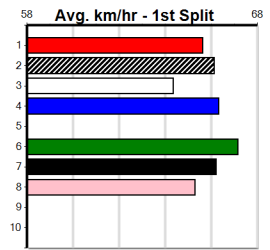

LAUNCHING PAD HEATS 3 APRIL

Distance: 515m, Race Type: Grade 5, Total Prizemoney: $8,785
1st: $5,900, 2nd: $1,820, 3rd: $915, 4th: $150

Watchdog Tips:

Bet:

Table with columns: Form Box, Wgt, Dist, Track, Date, Time, BON, Margin, 1st/2nd (Time), PIR, Checked, Comment, WR, Split 1, S/P, Grade

VALENCIA JIM [5]
BE Dog Oct-21 Sire: FERNANDO BALE Dam: COURTING
Owner(s): J Gieschen
Trainer: Jennifer Gieschen (Valencia Cree)
Winning Distances: < 300m (0) 300 - 399m (0) 400 - 499m (9) 500 - 599m (1) 600 - 699m (0) > 700m (0)
Winning Weights: 30.1(1) 30.2(1) 30.4(1) 30.5(2) 30.7(1) 31.4(1) 31.7(1) 31.8(2)
Box History table and Prize Best Starts table included.

SUNNYSIDE JO [5]
RBD Bitch Jan-21 Sire: MY REDEEMER Dam: MINTER BEE
Owner(s): P Connell
Trainer: David Kerr (Caldermeade)
Winning Distances: < 300m (0) 300 - 399m (0) 400 - 499m (7) 500 - 599m (11) 600 - 699m (4) > 700m (3)
Winning Weights: 26.5(1) 26.6(2) 26.7(1) 26.8(5) 26.9(2) 27.1(1) 27.3(6) 27.4(2) 27.5(2) 27.8(1) 27.9(1) 28.1(1)
Box History table and Prize Best Starts table included.

PLAYBACK [5]
BK Dog Oct-22 Sire: PLAYLIST Dam: VALLEY REAPER
Owner(s): P Pollutro
Trainer: Matthew Clark (Briagolong)
Winning Distances: < 300m (0) 300 - 399m (2) 400 - 499m (2) 500 - 599m (0) 600 - 699m (0) > 700m (0)
Winning Weights: 33.2(1) 33.8(2) 34.1(1)
Box History table and Prize Best Starts table included.

THUNDERBOLT ROSS [5]
F Dog Jul-22 Sire: FERAL FRANKY Dam: MIYAZAKI
Owner(s): A Lie
Trainer: Jason Sharp (Lara)
Winning Distances: < 300m (0) 300 - 399m (0) 400 - 499m (5) 500 - 599m (1) 600 - 699m (0) > 700m (0)
Winning Weights: 29.7(1) 30.0(2) 30.3(2) 30.5(1)
Box History table and Prize Best Starts table included.

*** VACANT BOX ***
Sire: Dam:
Owner(s):
Trainer:
Winning Distances: < 300m (0) 300 - 399m (0) 400 - 499m (0) 500 - 599m (0) 600 - 699m (0) > 700m (0)
Winning Weights:
Box History

1

2

3

4

5