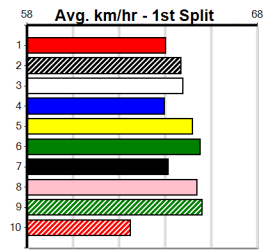

LAUNCHING PAD TICKETS ON SALE

Distance: 515m, Race Type: Grade 6, Total Prizemoney: $8,785
1st: $5,900, 2nd: $1,820, 3rd: $915, 4th: $150

Watchdog Tips: [ ] [ ] [ ] [ ] Bet: [ ]

Form Box Wgt Dist Track Date Time BON Margin 1st/2nd (Time) PIR Checked Comment W/R Split 1 S/P Grade

1 KIWI HARRY [6]
BD Dog Jan-23 Sire: FERNANDO BALE Dam: LALA KIWI
Owner(s): DAILLY GREYHOUND FARMS (SYN), G Dailly, T Dailly
Trainer: Thomas Dailly (Anakie)
Winning Distances: < 300m (0) 300 - 399m (0) 400 - 499m (1) 500 - 599m (1) 600 - 699m (0) > 700m (0)
Winning Weights: 32.1(2)
4th (2) 31.6 525 MEA R1 07-Dec-24 30.41 29.59 4.50L KIWI JAY (30.11) M/3444 . . . 5.19 $2.60 X67F
2nd (5) 31.4 515 SAN R1 12-Dec-24 29.87 29.22 1.75L DOONGALLA SHANE (29.75) M/6333 . . . 5.33 $3.60 7
4th (7) 31.9 515 SAN R1 19-Dec-24 30.12 29.48 3.25L SHIMA BLUSH (29.90) M/6844 . . . 5.29 $4.70 7
6th (6) 32.1 515 SAN R2 26-Dec-24 30.11 28.94 6.00L SIR DODGE (29.69) S/8887 . . . 5.33 $5.60 X67
6th (4) 31.7 515 SAN R1 20-Feb-25 30.51 29.47 14.00 ZAMBORA BLISS (29.60) M/4466 . . . 5.24 $6.60 X67
1st (6) 32.1 525 MEP R3 26-Feb-25 30.12 29.89 3.75L LALA EFFIE (30.37) M/1111 . . . 5.23 $2.90 X67
5th (4) 32.4 525 MEA R2 01-Mar-25 30.75 29.54 13.00 NEO DEVERE (29.89) M/8776 . . . 5.34 $5.60 X67
3rd (5) 32.2 525 MEA R2 08-Mar-25 30.76 29.59 4.00L SHIMA BLUSH (30.48) M/5443 . . . 5.27 $4.90 RW
Last 3 wins NOT included above
1st (6) 32.1 450 BAL R1 09-Oct-24 25.37 25.19 7.50L KIWI KENJI (25.86) Q/111 . . . SW . 6.63 $4.70 M
Prize Best $13375.00
Starts 29.87(5)-12/12/24
Trk/Dts 19-2-5-5
APM 6-0-2-0 8120

2 PAW BARTON (NSW)[6]
WF Dog Jan-23 Sire: FERNANDO BALE Dam: ZELZER ALLEN
Owner(s): B Wheeler
Trainer: Thomas Dailly (Anakie)
Winning Distances: < 300m (0) 300 - 399m (0) 400 - 499m (2) 500 - 599m (0) 600 - 699m (0) > 700m (0)
Winning Weights: 32.6(1) 32.9(1)
5th (8) 32.8 515 SAN R1 12-Dec-24 30.58 29.22 12.00 DOONGALLA SHANE (29.75) S/5776 . . . 5.32 $13.90 7
4th (3) 32.9 515 SAN R1 26-Dec-24 29.82 28.94 2.25L APPENZEL (29.68) Q/4555 . . . 5.19 $11.90 7
1st (5) 32.6 450 BAL R5 01-Jan-25 25.42 25.18 0.75L REIKO DAIQUIRI (25.47) M/331 . . . 6.65 $8.30 X67
6th (3) 32.7 525 MEA R2 04-Jan-25 30.72 29.78 9.50L NANCY DEVERE (30.06) M/5776 . . . 5.24 $6.30 6G
F (7) 32.6 515 SAN R2 30-Jan-25 0.00 29.11 . SHIMA TIME (29.64) M/44 . . . V14 . 5.19 $6.90 6G
8th (3) 33.1 450 BAL R5 19-Feb-25 26.37 25.28 12.00 BUDDY REIKO (25.59) Q/247 . . . 6.60 $5.80 RW
2nd (7) 32.8 515 SAN R1 27-Feb-25 30.01 29.13 7.50L DOONGALLA DON (29.49) M/5554 . . . 5.35 $8.40 X67
2nd (1) 32.8 515 SAN R1 06-Mar-25 29.72 29.19 0.75L DOONGALLA DON (29.69) Q/2322 . . . 5.14 $3.00 X67
Last 3 wins NOT included above
1st (7) 32.9 450 BAL R4 25-Sep-24 25.94 25.40 2.25L VISTA VANADIUM (26.08) M/322 . . . 6.79 $4.00 MH
Prize Best $10980.00
Starts 29.63(1)-24/10/24
Trk/Dts 20-2-4-3
APM 8-0-3-1 7065