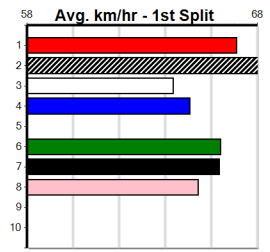

HOLE IN ONE HERE 27 MARCH

Distance: 515m, Race Type: Mixed 4/5, Total Prizemoney: $9,055
1st: $6,100, 2nd: $1,870, 3rd: $935, 4th: $150

Watchdog Tips: [ ] [ ] [ ] [ ] [ ] Bet: [ ]

Form Box Wgt Dist Track Date Time BON Margin 1st/2nd (Time) PIR Checked Comment W/R Split 1 S/P Grade

AVIATION [4] BK Dog May-23 Sire: ZAMBORA BROCKIE Dam: ASTON DAIQUIRI
Owner(s): A Tullio
Winning Distances: < 300m (0) 300 - 399m (0) 400 - 499m (3) 500 - 599m (3) 600 - 699m (0) > 700m (0)
Trainer: Daniel Gibbons (Avalon)

QUEEN AVENGER [5] BK Bitch Sep-22 Sire: ASTON RUPEE Dam: LADY AVENGER
Owner(s): R Oppenhuis
Winning Distances: < 300m (0) 300 - 399m (0) 400 - 499m (1) 500 - 599m (4) 600 - 699m (0) > 700m (0)
Trainer: George Borg (Maryborough)

PAW PETROV (NSW)[5] BK Dog Nov-22 Sire: FERAL FRANKY Dam: DYNA WINTER
Owner(s): B Wheeler
Winning Distances: < 300m (0) 300 - 399m (0) 400 - 499m (1) 500 - 599m (5) 600 - 699m (0) > 700m (0)
Trainer: Mark Delbridge (Balliang)

FLYING DINAR [5] BK Bitch Jul-22 Sire: ASTON RUPEE Dam: FLYING SMOOTH
Owner(s): T Erenshaw
Winning Distances: < 300m (0) 300 - 399m (0) 400 - 499m (0) 500 - 599m (7) 600 - 699m (0) > 700m (0)
Trainer: Kim Erenshaw (Junction Village)

*** VACANT BOX ***
Owner(s):
Winning Distances: < 300m (0) 300 - 399m (0) 400 - 499m (0) 500 - 599m (0) 600 - 699m (0) > 700m (0)
Trainer:

1

2

3

4

5