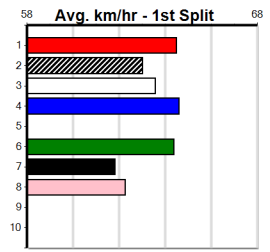

SPORTSBET NOBODY DOES IT EASIER

Distance: 515m, Race Type: Grade 5, Total Prizemoney: $8,785
1st: $5,900, 2nd: $1,820, 3rd: $915, 4th: $150

Watchdog Tips:

Bet:

Form Box Wgt Dist Track Date Time BON Margin 1st/2nd (Time) PIR Checked Comment W/R Split 1 S/P Grade

LIBERTY KELTON [5]
BK Bitch May-22 Sire: SHIMA SHINE Dam: ITA LOUISA
Owner(s): S Toner Trainer: Stephen Toner (Bunyip)
Winning Distances: < 300m (0) 300 - 399m (0) 400 - 499m (0) 500 - 599m (3) 600 - 699m (0) > 700m (0)
Winning Weights: 29.8(1) 30.1(2)
4th (4) 29.9 515 SAP R9 23-Dec-24 30.47 29.71 2.25L NOSEY BLUEY (30.33) M/2577 . . . . 5.19 $7.80 X67
3rd (5) 30.0 515 SAP R2 30-Dec-24 30.13 29.30 4.25L SO YOU ASSUME (29.83) M/3444 . . . . 5.19 $4.80 7
5th (7) 30.1 595 SAP R3 06-Jan-25 35.51 34.60 13.00 CRUTCHING TOMMY (34.60) M/4555 . . . . 9.78 $20.40 RW
7th (5) 29.9 595 SAP R3 13-Jan-25 35.48 34.13 14.00 RING ME LATER (34.55) M/7777 . . . . 9.86 $4.60 RW
1st (1) 30.1 515 SAN R2 23-Jan-25 29.66 28.84 12.00 OREGON JANET (30.48) Q/1111 . . . . 5.14 $7.10 7
5th (8) 30.1 515 SAN R1 30-Jan-25 30.09 29.11 7.00L SHIMA SAND (29.63) M/5665 . . . . 5.23 $22.80 X67
1st (1) 30.1 595 SAP R5 10-Feb-25 34.65 34.25 1.00L PAW HARRIS (34.72) M/2222 . . . . 9.37 $2.20 RW
8th (5) 30.0 595 SAN R5 20-Feb-25 35.17 34.46 10.00 URANA XAVIER (34.48) M/888 . . . . 9.67 $23.70 5
Last 3 wins NOT included above
1st (1) 29.8 515 SAP R1 08-Jul-24 30.05 29.50 2.75L MYSTICAL MAVIS (30.23) Q/1111 . . . . 5.13 $2.10 M

MAY SO DREAMING [5]
BD Bitch Mar-21 Sire: FERNANDO BALE Dam: IT'S A DREAM
Owner(s): SAUNDERS CLAN (SYN), D Saunders, B Saunders, W Saunders, G Saunders Trainer: Darrell Saunders (Somerville)
Winning Distances: < 300m (0) 300 - 399m (0) 400 - 499m (3) 500 - 599m (3) 600 - 699m (0) > 700m (0)
Winning Weights: 25.5(1) 26.1(2) 26.3(1) 26.4(1) 26.5(1)
6th (3) 26.7 460 WGL R6 16-Jan-25 26.54 25.68 9.00L HIGHWAY HOOLIGAN (25.93) M/677 . . . . 6.80 $23.10 5
4th (4) 26.5 460 WGL R6 23-Jan-25 26.51 25.75 11.00 PLAYBACK (25.75) M/686 . . . . 6.90 $33.00 T3-5
5th (6) 26.3 350 HVL R6 29-Jan-25 20.11 19.61 7.50L ANGRY FRANKY (19.61) S/6 . . . . 6.92 $13.90 5
6th (3) 26.0 515 SAP R5 03-Feb-25 30.42 29.47 9.00L YOU YANG YAALA (29.82) M/5777 . . . . 5.23 $31.20 T3-5H
6th (5) 26.3 460 WGL R8 13-Feb-25 26.60 25.95 9.50L SODA APACHE (25.95) M/688 . . . . 6.76 $40.60 T3-5
1st (5) 25.5 460 WGL R6 20-Feb-25 26.09 25.95 1.75L ARKA NOBLE (26.20) M/111 . . . . SW . 6.62 $65.10 5
4th (4) 25.6 515 SAN R12 27-Feb-25 30.17 29.13 8.50L FORBES SUPREME (29.61) M/7755 . . . . 5.24 $39.00 5
4th (7) 25.4 515 SAN R11 06-Mar-25 30.35 29.19 3.5L CALIMO (30.11) M/7777 . . . . 5.29 $66.50 5
Last 3 wins NOT included above
1st (1) 26.1 460 WGL R7 30-May-24 26.20 25.91 3.00L BIG STACKS (26.40) M/122 . . . . SW . 6.64 $2.00 T3-6
1st (7) 26.1 515 SAP R9 10-Jun-24 29.99 29.57 4.50L SIPPY CUP EMU (30.30) M/1111 . . . . 5.21 $4.80 5
1st (7) 26.4 515 SAP R11 02-Nov-24 30.17 29.56 2.00L TINKER CRYSTAL (30.30) M/3222 . . . . 5.22 $9.60 5NP