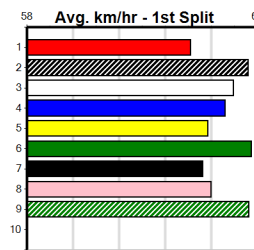

Box History

Distance: 595m, Race Type: Mixed 4/5, Total Prizemoney: \$10,375
1st: \$7,000, 2nd: \$2,150, 3rd: \$1,075, 4th: \$150

Watchdog Tips:

Bet:

Table with columns: Form Box, Wgt, Dist, Track, Date, Time, BON, Margin, 1st/2nd (Time), PIR, Checked, Comment, W/R, Split 1, S/P, Grade