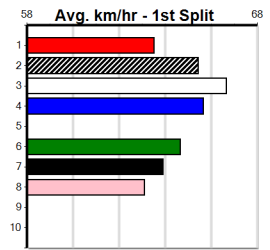

11

10:24PM

(VIC time)

Distance: 515m, Race Type: Grade 5, Total Prizemoney: $8,785
1st: $5,900, 2nd: $1,820, 3rd: $915, 4th: $150

Watchdog Tips:

Bet:

Table with columns: Form Box, Wgt, Dist, Track, Date, Time, BON, Margin, 1st/2nd (Time), PIR, Checked, Comment, W/R, Split 1, S/P, Grade

LUCA SKYWALKER [5]
BK Dog Dec-22 Sire: SHIMA SHINE Dam: BABY TALK
Owner(s): WE'RE ALL MATES (SYN), G Clifton, D Mckenzie
Trainer: Gavin Clifton (Tynong North)
Winning Distances: < 300m (0) 300 - 399m (0) 400 - 499m (3) 500 - 599m (0) 600 - 699m (0) > 700m (0)
Winning Weights: 30.1(1) 30.4(1) 30.8(1)
Box History table and Prize Best Starts Trk/Dts APM

GALLOPING RED [5]
RF Dog Sep-22 Sire: BERNARDO Dam: IN ORBIT
Owner(s): R Conway
Trainer: Robert Conway (Bunyip)
Winning Distances: < 300m (0) 300 - 399m (0) 400 - 499m (1) 500 - 599m (2) 600 - 699m (0) > 700m (0)
Winning Weights: 29.0(1) 29.5(1) 30.4(1)
Box History table and Prize Best Starts Trk/Dts APM

JILL'S JULIETTE [5]
BK Bitch Feb-23 Sire: ASTON RUPEE Dam: UP HILL JILL
Owner(s): R Geall
Trainer: David Geall (Lara)
Winning Distances: < 300m (0) 300 - 399m (1) 400 - 499m (4) 500 - 599m (1) 600 - 699m (0) > 700m (0)
Winning Weights: 31.1(1) 31.2(1) 31.3(1) 31.4(1) 31.5(1) 31.7(1)
Box History table and Prize Best Starts Trk/Dts APM

ZIPPING SPARTAN (NSW)[5]
BD Dog Mar-22 Sire: SUPERIOR PANAMA Dam: ZIPPING BAILEY
Owner(s): M Katsiris
Trainer: Michael Katsiris (Thomastown)
Winning Distances: < 300m (0) 300 - 399m (0) 400 - 499m (4) 500 - 599m (4) 600 - 699m (1) > 700m (0)
Winning Weights: 31.1(1) 31.2(1) 31.5(1) 31.7(1) 31.9(1) 32.0(2) 32.5(1) 33.1(1)
Box History table and Prize Best Starts Trk/Dts APM

*** VACANT BOX ***
Sire: Dam:
Owner(s):
Trainer:
Winning Distances: < 300m (0) 300 - 399m (0) 400 - 499m (0) 500 - 599m (0) 600 - 699m (0) > 700m (0)
Winning Weights:
Box History

1

2

3

4

5