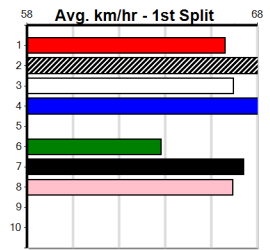

RSN GREY AREAS - WEDNESDAY & FRIDAY

Distance: 515m, Race Type: Free For All, Total Prizemoney: $9,055
1st: $6,100, 2nd: $1,870, 3rd: $935, 4th: $150

Watchdog Tips:

Bet:

Table with columns: Form Box, Wgt, Dist, Track, Date, Time, BON, Margin, 1st/2nd (Time), PIR, Checked, Comment, W/R, Split 1, S/P, Grade

ASTON GOZO [4]
BKW Bitch May-22
Sire: ASTON DEE BEE Dam: ASTON GWEN
Trainer: Robert Pallotta (Ripplebrook)
Winning Distances: < 300m (0) 300 - 399m (1) 400 - 499m (6) 500 - 599m (4) 600 - 699m (0) > 700m (0)
Winning Weights: 28.5(1) 28.8(2) 28.9(2) 29.0(1) 29.3(1) 29.4(3) 30.2(1)
1st (2) 29.4 515 SAN R12 09-Jan-25 29.28 29.18 7.50L PAW BERRY (29.78) Q/1111 . . . 5.08 $1.90 5
2nd (6) 29.5 525 MEP R5 15-Jan-25 30.22 29.93 1.25L PAW WHITLEY (30.14) M/2333 . . . 5.12 $15.50 5H
2nd (5) 29.6 525 MEA R2 25-Jan-25 30.09 29.76 0.025 PAW FABIAN (30.09) Q/1232 . . SW . 5.02 $6.50 5F
3rd (5) 30.0 515 SAN R7 06-Feb-25 29.66 29.33 1.5L SPRING REGENCY (29.56) M/5633 . . . 5.23 $2.10 X34
2nd (8) 30.0 515 SAN R8 13-Feb-25 29.44 29.38 0.025 BORACAY STORM (29.44) Q/1222 . . . 5.05 $13.40 FFA
3rd (2) 30.3 515 SAN R4 20-Feb-25 29.94 29.47 7.00L WHERE'S POPPY (29.47) M/3333 . . . 5.18 $2.70 X34
1st (7) 30.2 525 MEP R9 26-Feb-25 30.11 29.89 8.00L JAZZY BELLE (30.64) M/2211 . . SW . 5.16 $1.40 5H
6th (2) 29.7 525 MEA R5 08-Mar-25 30.47 29.59 6.50L LORRAINE JACKY (30.04) Q/8888 . . SW . 5.28 $5.30 5F
Last 3 wins NOT included above
1st (7) 28.9 425 BEN R7 30-Jun-24 23.93 23.61 0.50L GREEN FLASH (29.96) M/542 . . SW . 6.64 $6.50 SH
1st (4) 28.8 460 GEL R5 16-Aug-24 25.96 25.44 1.00L WILD JAZZ (26.03) Q/352 . . . 6.60 $12.80 5
1st (1) 29.3 515 SAP R11 30-Dec-24 29.30 29.30 1.00L PAW QUINBY (29.37) Q/1111 . . SW . 5.08 $4.30 X45

WHERE'S POPPY (SA)[3]
F Bitch Jun-21
Sire: SENNACHIE Dam: FABWIK
Trainer: Steven Bruce White (Buln Buln Ea)
Winning Distances: < 300m (0) 300 - 399m (2) 400 - 499m (1) 500 - 599m (21) 600 - 699m (0) > 700m (0)
Winning Weights: 26.4(1) 26.5(3) 26.6(4) 26.7(4) 26.8(4) 26.9(6) 27.0(2)
4th (4) 26.6 525 MEA R7 21-Dec-24 30.44 29.62 8.00L AMRON TIGER (29.89) M/6777 . . . 5.15 $3.20 S
2nd (7) 26.4 525 MEA R8 04-Jan-25 30.10 29.78 0.75L KIWI JAY (30.06) M/1111 . . . 5.07 $2.00 X34
2nd (4) 26.9 525 MEA R8 25-Jan-25 29.86 29.76 1.5L HOTEL WHISKY ONE (29.76) M/2222 . . . 5.08 $6.80 X34
1st (2) 26.8 525 MEA R7 01-Feb-25 29.97 29.85 0.50L COLAC KID (29.99) Q/2111 . . SW . 5.11 $2.00 FFA
5th (1) 26.8 525 MEA R3 08-Feb-25 30.48 29.58 13.00L MEPUNGA TULLY (29.58) M/5455 . . SW . 5.16 $3.30 S
1st (5) 26.5 515 SAN R4 20-Feb-25 29.47 29.47 3.75L PAW OLLIE (29.72) M/1111 . . . 5.07 $2.80 X34
2nd (1) 26.5 525 MEA R7 01-Mar-25 29.87 29.54 4.75L LAKEVIEW EMILY (29.54) Q/2222 . . . 5.09 $4.70 X34
2nd (1) 26.1 515 SAN R8 06-Mar-25 29.38 29.19 3.00L LAKEVIEW EMILY (29.19) M/2222 . . . 5.10 $3.80 FFA
Last 3 wins NOT included above
1st (1) 27.0 530 APK R7 11-Jul-24 30.56 30.41 1.00L VICTA MARLI (30.63) 0 . . . 5.26 $1.75 0
1st (8) 26.6 515 SAN R11 05-Dec-24 29.14 28.98 6.00L CHAMPAGNE CUDDLE Q/1111 . . SW . 5.01 $4.70 5
1st (2) 26.5 525 MEA R10 14-Dec-24 29.70 29.70 1.25L GAMBELLA (29.78) Q/1111 . . SW . 5.00 $3.20 5