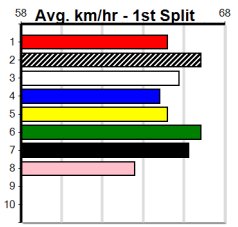

MATKO HIRE

Distance: 450m, Race Type: Mixed 4/5, Total Prizemoney: $3,360
1st: $2,250, 2nd: $690, 3rd: $345, 4th: $75

6
6:42PM
(VIC time)

TALCOTT BALE (5) has explosive pace once balanced and he should turn for home with a nice break. ZYGON BALE (3) powered to the line here last time and he just needs a little luck early on. SHANLYN SCOUT (1) is never too far away

Watchdog Tips: **5** **3** **1** **2** **Bet:** **Win 5**