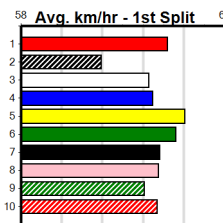

PADDY WANTS PATS

Distance: 450m, Race Type: Mixed 6/7, Total Prizemoney: $2,925
1st: $1,950, 2nd: $600, 3rd: $300, 4th: $75

9
7:52PM
(VIC time)

THUNDERSTONE (5) was a tad unlucky here last week and he can make amends tonight. DAVE (3) has been impressive to date and he can work into the mix mid race. PAW QUEBEC (2) is nearing another win

Watchdog Tips: **5** **3** **2** **4** **Bet:** **Win 5**