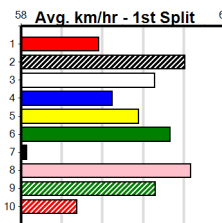

SPORTSBET FINAL

Distance: 390m, Race Type: Maiden Final, Total Prizemoney: \$2,925

1st: \$1,950, 2nd: \$600, 3rd: \$300, 4th: \$75

2

5:22PM

(VIC time)

MIA COCO (7) was a dominant 22.16 heat winner and a similar run tonight sees her score again. DIVA'S ROSE (8) was far from disgraced behind the favourite last week and she can fill the quinella spot once again.