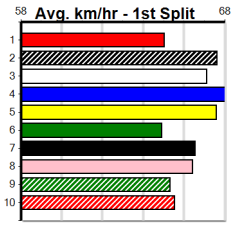

ONE MORE RACE TO GO

Distance: 390m, Race Type: Grade 5, Total Prizemoney: \$2,925
1st: \$1,950, 2nd: \$600, 3rd: \$300, 4th: \$75

12

8:52PM

(VIC time)

PAW PAVLOV (1) has been racing well in better company of late and he is drawn to get the breaks. SUPER SEQUIOA (8) can come out running and he can lead them a merry dance. ASTON ELENA (3) is more than capable.