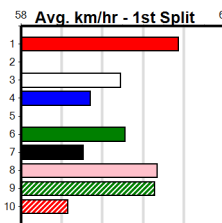

Suggested Quaddie:

- 1st Leg: 5 2nd Leg: 1,3,5
- 3rd Leg: 2,5,7 4th Leg: 2,4,6
- Cost: \$50 for 185.19%

Download Now

Mobile Form Guide

Average Winning Time:

Distance	Grade	Avg. Time
390m	Mixed 4/5	22.17
390m	Maiden Final	22.31
390m	Grade 5	22.37
390m	Grade 6	22.42
390m	Grade 7	22.56
450m	Mixed 4/5	25.30
450m	Grade 5	25.60
450m	Mixed 6/7	25.64
450m	Maiden	25.83

Track Record:

Distance	Time	Greyhound	Date Set
390m	21.616	AUSSIE INFRARED	14-Feb-17
450m	24.663	DUTCH RIOT	28-Dec-23
650m	36.816	WEBLEC HAZE	09-Jan-21

Warrnambool

TRACK INFO
 Track Circumference: 421m
 Inside Top Turn: 180m
 Track Width: 67m
 Inside Home Turn: 180m

13 RACES TONIGHT

Distance: 450m, Race Type: Maiden, Total Prizemoney: \$2,535
 1st: \$1,680, 2nd: \$520, 3rd: \$260, 4th: \$75

1
4:59PM
 (VIC time)

ASTON GOLEA (7) ran into a handy one on debut and he will find this a lot easier. PAW NEBRASKA (8) has been solidly placed in her six runs to date and she can work into the mix in the middle stages. LEKTRA BETA (1) has the good draw.