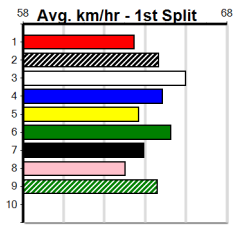

5

6:24PM

(VIC time)

BOURNE SUPREMACY (5) was a commanding 22.09 winner here last time and he will appreciate the rise in distance. REIKO WALTER (7) caught the eye here last time and he just needs a little luck early on. ASTON KATY (4) won't be too far away

Watchdog Tips:

5

7

4

6

Bet:

Win 5

Main race listing table with columns for race number, horse name, trainer, odds, and various performance metrics. Includes sub-sections for 'Winning Boxes' for each race.