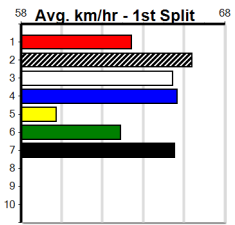

MACEY'S BISTRO

Distance: 390m, Race Type: Grade 7, Total Prizemoney: \$2,925
1st: \$1,950, 2nd: \$600, 3rd: \$300, 4th: \$75

3

5:37PM

(VIC time)

MASSETER (8) has raced well up the straight to date and she should burn them off soon after box rise. CLARETOWN TURBO (5) was an impressive debut winner at Ballarat and he should be in the mix again. OREGON INDRAH (1) has the good draw.