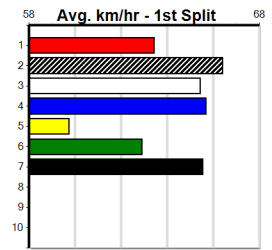

MACEY'S BISTRO

Distance: 390m, Race Type: Grade 7, Total Prizemoney: $2,925
1st: $1,950, 2nd: $600, 3rd: $300, 4th: $75

MASSETER (8) has raced well up the straight to date and she should burn them off soon after box rise. CLARETOWN TURBO (5) was an impressive debut winner at Ballarat and he should be in the mix again. OREGON INDRAH (1) has the good draw.

Watchdog Tips: 8 5 1 7 Bet: Win 8

OREGON INDRAH [7] Well drawn, improving type, can threaten $6.50
BK Bitch Dec-22 Sire: MALACHI Dam: LA LA OREGON
Owner(s): J Wrigley
Trainer: Darren Fisher (Lara)
Box History table and statistics.

NEIGHBOURS ALARM [7] Does not win enough races, look to others $10.00
WRF Dog Dec-21 Sire: SENNACHIE Dam: MEPUNGA DASHA
Owner(s): P Keane
Trainer: Mark Keane (Koroit)
Box History table and statistics.

AERO EXPRESS [7] Solid record here to date, can run a drum $7.50
BK Dog Jan-23 Sire: AEROPLANE ERIC Dam: CLOONA LASS
Owner(s): K Mugavin
Trainer: Kevin Mugavin (Killarney)
Box History table and statistics.

ASTON CASTLE [7] Still learning, needs to lead, place best $4.20
BK Dog Mar-23 Sire: ASTON FASTNET Dam: ASTON SAKURA
Owner(s): R Borda
Trainer: Dustin Drew (Dennington)
Box History table and statistics.

CLARETOWN TURBO [7] Strong debut winner at Ballarat, danger again $4.60
BK Dog Apr-23 Sire: ASTON RUPEE Dam: ASTON SYLVIE
Owner(s): C Roberts
Trainer: Catherine Roberts (Terang)
Box History table and statistics.