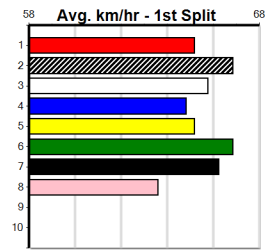

Watchdog Tips: 5 3 1 2 Bet: Win 5

Table with columns: Form Box, Wgt, Dist, Track, Date, Time, BON, Margin, 1st/2nd (Time), PIR, Checked, Comment, W/R, Split 1, S/P, Grade

SHANLYN SCOUT [5] Powerful type, has the good draw, threat
Owner(s): L Larsen
Winning Distances: < 300m (0) 300 - 399m (0) 400 - 499m (5) 500 - 599m (4) 600 - 699m (0) > 700m (0)
Trainer: Lisa Delbridge (Balliang) \$7.50