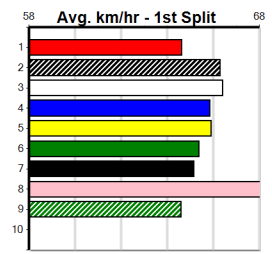

EDWARDS ELECTRICAL

Distance: 450m, Race Type: Grade 5, Total Prizemoney: $2,925
1st: $1,950, 2nd: $600, 3rd: $300, 4th: $75

PAW UMA (2) busted the clock at Horsham last time and she will continue to get better with more racing. KENSINGTON FLYER (4) is racing in career best form and he should be in the firing line throughout. AMRON BOBBY (6) is nearing another win

Watchdog Tips: 2 4 6 7 Bet: Win 2

BEAUTIFUL STORY [5] Resuming, prefer over longer, place best $8.00
Owner(s): G Alvaro
Sire: FERNANDO BALE Dam: FRONT PAGE NEWS
Trainer: Paul Abela (Parwan)

PAW UMA (NSW)[5] Brilliant last time, can pounce on the arm, yes $3.40
Owner(s): B Wheeler
Sire: TIGGERLONG TONK Dam: DYNA ZESTY
Trainer: Daniel Gibbons (Avalon)

PAW BERRY (NSW)[5] Down on confidence, can miss away, risky $7.50
Owner(s): B Wheeler
Sire: BERNARDO Dam: HADARAH BALE
Trainer: Mark Delbridge (Balliang)

KENSINGTON FLYER [5] Airborne at present, early speed, main danger $4.20
Owner(s): Bee Gee Mac (SYN), G Mcrae, B Mcrae
Sire: MY REDEEMER Dam: LIVERPOOL FLYER
Trainer: Gregory Mcrae (Smythes Creek)

MARAIS BALE (NSW)[5] Capable but the draw is a worry, place best $10.00
Owner(s): B Wheeler
Sire: CHRISTO BALE Dam: HAE ALLEN
Trainer: Rebecca Gibbons (Avalon)

1

2

3

4

5