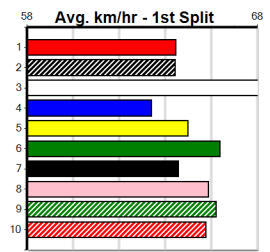

SPORTSBET EVERY DOG HAS ITS DAY

Distance: 390m, Race Type: Grade 5, Total Prizemoney: $2,925
1st: $1,950, 2nd: $600, 3rd: $300, 4th: $75

TARA'S LILY (2) caught the eye here last time and she should get a nice run through early on.
BLACKPOOL SLADE (4) has a great strike rate and he can come out running at times. ASTON
ARETHA (3) has solid claims

Watchdog Tips: 2 4 3 1 Bet: Win 2

Form Box Wgt Dist Track Date Time BON Margin 1st/2nd (Time) PIR Checked Comment W/R Split 1 S/P Grade

SPRING WATCH (SA)[5] Back in form, good early burn, keep safe $4.00
Owner(s): G Black
Sire: ASTON DEE BEE Dam: SPRING BLOOM
Trainer: Michael Gibbons (Lara)
Winning Distances: < 300m (0) 300 - 399m (8) 400 - 499m (5) 500 - 599m (0) 600 - 699m (0) > 700m (0)
Winning Weights: 32.6(1) 32.8(2) 33.1(1) 33.4(1) 33.5(1) 33.7(1) 33.8(2) 33.9(1) 34.2(1) 34.5(1) 34.8(1)
7th (1) 34.6 425 BEN R10 03-Jan-25 24.94 23.56 17.00 BEAR HAND (23.77) S/588 . . . . . 6.57 $8.90 5
4th (1) 34.7 400 GEL R7 10-Jan-25 23.11 22.42 9.00 BORACAY STORM (22.51) M/55 . . . . . 8.57 $30.80 FFA
7th (4) 34.3 400 GEL R9 17-Jan-25 22.94 22.51 6.00 POWER OUT (22.52) S/76 . . . . . 8.66 $124.30 FFA
2nd (2) 34.2 390 SHP R7 27-Jan-25 22.37 22.23 2.00 TRICKY RIDDLES (22.24) Q/22 . . . . . 8.58 $12.00 5
4th (1) 34.1 390 BAL R6 05-Feb-25 22.50 21.80 3.00 RIENDO (22.30) M/55 . . . . . 8.49 $43.80 FFA
4th (7) 33.8 400 GEL R6 11-Feb-25 26.72 22.51 58.00 BOURBON BULLET (22.69) M/54 . . . V5 . 10.27 $2.60 X45
1st (8) 33.5 390 BAL R14 26-Feb-25 22.24 21.92 4.00 PEGASUS BALE (22.52) S/11 . . . . . 8.39 $2.70 5
1st (7) 33.9 390 SHP R12 10-Mar-25 22.06 21.71 0.75L CAPALA (22.10) Q/22 . . . . . 8.47 $2.90 5
Last 3 wins NOT included above
1st (1) 33.7 410 HOR R10 26-Nov-24 23.34 22.97 2.75L PATRICE LASS (23.52) M/11 . . . SW . 10.49 $1.90 5
1st (8) 33.8 400 WGL R10 03-Dec-24 22.75 22.49 1.75L COOL NATURE (22.86) M/11 . . . . . 8.34 $2.20 X45
1st (8) 34.2 390 BAL R12 11-Dec-24 22.06 22.02 1.25L MAKE THE CUT (22.14) M/22 . . . . . 8.36 $17.60 X45

Box History
Bx 1st 2nd 3rd 4th 5th 6th 7th 8th
1 4 3 1 2
2 1 3 2
3 1 2 3 1 1 1
4 1 1 3 1 1 1
5 1 2 1 1
6 1 1 1 2
7 1 2 1 1 2 1
8 4 1 1 1 2
Prize Best $30970.00
Starts 22.21(4)-9/5/24
Trk/Dts 61-13-12-7
APM 5-0-1-0
12394