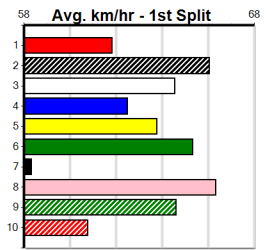

SPORTSBET FINAL

Distance: 390m, Race Type: Maiden Final, Total Prizemoney: $2,925
1st: $1,950, 2nd: $600, 3rd: $300, 4th: $75

MIA COCO (7) was a dominant 22.16 heat winner and a similar run tonight sees her score again.
DIVA'S ROSE (8) was far from disgraced behind the favourite last week and she can fill the quinella spot once again.

Watchdog Tips: 7 8 6 3 **Bet:** Win 7

	Form Box	Wgt	Dist	Track	Date	Time	BON	Margin	1st/2nd (Time)	PIR	Checked	Comment	WR	Split 1	S/P	Grade	
1	MORAINE MINTY [M] $12.00																
	Steady to date, lacks early speed, tested																
	WBE Dog Mar-23 Sire: MY REDEEMER Dam: AVATAR MINTY Trainer: Glenn Judd (Noorat)																
	Owner(s): MORaine (SYN), G Judd, S Judd																
	Winning Distances: < 300m (0) 300 - 399m (0) 400 - 499m (0) 500 - 599m (0) 600 - 699m (0) > 700m (0)																
	Winning Weights:																
	8th (3) 31.5 390 WBL R1 06-Feb-25 23.61 21.86 21.00 BIG BOY JETT (22.20) S/78 . . . W 9.10 $49.40 M																
	3rd (1) 31.8 390 BAL R1 12-Feb-25 22.97 21.76 6.50L CLARETOWN TURBO (22.55) M/44 . . . . 8.78 $17.70 M																
	4th (1) 32.1 390 BAL R1 19-Feb-25 22.81 21.92 13.00 DEAR CARLA LOU (21.92) M/34 . . . . 8.58 $39.60 M																
	7th (3) 32.2 410 HOR R1 25-Feb-25 24.59 22.99 9.00L MORaine ELLA (23.98) S/77 . . . . 10.99 $5.80 M																
2	ASTON HOWARD [M] $99.00																
	*** SCRATCHED ***																
	RF Dog Feb-23 Sire: ASTON FASTNET Dam: ASTON CORINNA Trainer: Mark McClelland (Lovely Banks)																
	Owner(s): R Borda																
	Winning Distances: < 300m (0) 300 - 399m (0) 400 - 499m (0) 500 - 599m (0) 600 - 699m (0) > 700m (0)																
	Winning Weights:																
	2nd (4) 31.9 390 WBL R1 06-Mar-25 23.04 21.97 1.00L PEST EXPRESS (22.98) M/32 . . . . 8.81 $4.70 MH																
	Last 3 wins NOT included above																
	Prize Best $520.00																
	Starts 23.04(4)-6/3/25																
3	ASTON JABBER [M] $8.00																
	Better for the run on debut, must keep safe																
	BK Dog Apr-23 Sire: ASTON RUPEE Dam: ASTON GENESIS Trainer: Mark McClelland (Lovely Banks)																
	Owner(s): R Borda																
	Winning Distances: < 300m (0) 300 - 399m (0) 400 - 499m (0) 500 - 599m (0) 600 - 699m (0) > 700m (0)																
	Winning Weights:																
	3rd (2) 28.5 390 WBL R2 06-Mar-25 22.73 21.97 8.50L MIA COCO (22.16) M/43 . . . . 8.93 $4.30 MH																
	Last 3 wins NOT included above																
	Prize Best $260.00																
	Starts 22.73(2)-6/3/25																
4	MORAINE QUINN [M] $10.00																
	Long time maiden, draw is a worry, tough ask																
	WBK Bitch Jan-23 Sire: HOOKED ON SCOTCH Dam: MORaine IZZY Trainer: Glenn Judd (Noorat)																
	Owner(s): MORaine (SYN), G Judd, S Judd																
	Winning Distances: < 300m (0) 300 - 399m (0) 400 - 499m (0) 500 - 599m (0) 600 - 699m (0) > 700m (0)																
	Winning Weights:																
	3rd (7) 27.1 390 BAL R2 18-Jan-25 22.78 22.22 5.00L HOOKED ON JING (22.43) M/33 . . . . 8.79 $6.20 T3-M																
	5th (3) 26.9 390 WBL R1 30-Jan-25 22.87 22.03 7.00L PAW QUEBEC (22.41) M/76 . . . . 9.03 $20.80 M																
	3rd (1) 26.9 390 BAL R1 08-Feb-25 22.90 22.06 3.00L LADY BOMBSHELL (22.69) M/63 . . . . 8.81 $2.40 M																
	3rd (5) 27.2 390 WBL R1 13-Feb-25 22.81 21.93 2.50L ASTON CASTLE (22.64) M/75 . . . . 9.04 $40.80 M																
5	PEST EXPRESS [7] $16.00																
	Got all the breaks last week, this is harder																
	BK Bitch Jan-22 Sire: ALLEN DEED Dam: RIXY YA PEST Trainer: Mark Keane (Koroit)																
	Owner(s): M Keane																
	Winning Distances: < 300m (0) 300 - 399m (1) 400 - 499m (0) 500 - 599m (0) 600 - 699m (0) > 700m (0)																
	Winning Weights: 24.6(1)																
	3rd (6) 25.9 390 WBL R2 11-Apr-24 22.79 22.09 7.50L OUR MATE BEAR (22.29) Q/34 . . . W 8.88 $20.70 M