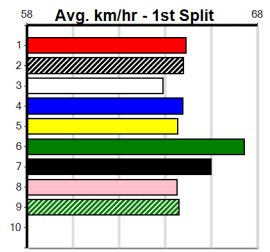

CASSIGN DESIGN

Distance: 450m, Race Type: Grade 5, Total Prizemoney: $2,925
1st: $1,950, 2nd: $600, 3rd: $300, 4th: $75

COLLINDA AIR (5) returned to form with a handy 24.13 Bendigo win and she look suited once again. ASTON MAI TAI (7) was a strong 25.72 winner here and she can settle near the speed. MORaine MARCO (2) can run a cheeky race

Watchdog Tips: 5 7 2 4 Bet: Win 5

FINISH THE ARENA [5] Capable but prefer drawn out wide, place best $10.00
Owner(s): M Keane
Winning Distances: < 300m (0) 300 - 399m (3) 400 - 499m (0) 500 - 599m (0) 600 - 699m (0) > 700m (0)
Trainer: Mark Keane (Koroit)

MORaine MARCO [5] Strong efforts in his past two, threat again $8.00
Owner(s): MORaine (SYN), G Judd, S Judd
Winning Distances: < 300m (0) 300 - 399m (1) 400 - 499m (2) 500 - 599m (3) 600 - 699m (0) > 700m (0)
Trainer: Glenn Judd (Noorat)

WITCH OF NOVA [5] Form and confidence has tapered off, place best $7.50
Owner(s): J Galea
Winning Distances: < 300m (0) 300 - 399m (2) 400 - 499m (1) 500 - 599m (0) 600 - 699m (0) > 700m (0)
Trainer: Robert Camilleri (Lara)

SAINT MICK [5] Hit or miss early, drawn to find bother, tested $21.00
Owner(s): P Byrne
Winning Distances: < 300m (0) 300 - 399m (7) 400 - 499m (4) 500 - 599m (0) 600 - 699m (0) > 700m (0)
Trainer: Narelle Byrne (Koroit)

COLLINDA AIR [5] Returned to form at Bendigo, hard to hold out $3.40
Owner(s): S Tyler
Winning Distances: < 300m (0) 300 - 399m (0) 400 - 499m (4) 500 - 599m (1) 600 - 699m (0) > 700m (0)
Trainer: Jordan Mcquillen (Lara)

1

2

3

4

5