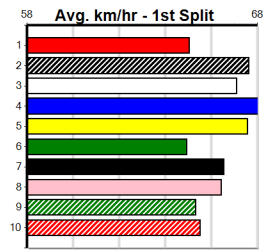

ONE MORE RACE TO GO

Distance: 390m, Race Type: Grade 5, Total Prizemoney: $2,925
1st: $1,950, 2nd: $600, 3rd: $300, 4th: $75

PAW PAVLOV (1) has been racing well in better company of late and he is drawn to get the breaks. SUPER SEQUIOA (8) can come out running and he can lead them a merry dance. ASTON ELENA (3) is more than capable.

Watchdog Tips: 1 8 3 2 Bet: Win 1

Race 1: PAW PAVLOV (NSW)[5] Powerful type, has the good drawn, go close. Trainer: Andrea Gurry (Nhill). Box History table and prize details.

Race 2: MAJOR MIKE [5] No luck since his Horsham win, can atone. Trainer: William Hartigan (Haven). Box History table and prize details.

Race 3: ASTON ELENA [5] Reliable early, can find the rail, major player. Trainer: Mark McClelland (Lovely Banks). Box History table and prize details.

Race 4: MAY RACE KATIE [5] Resuming, may need a run or two, tested. Trainer: Mark Keane (Koroit). Box History table and prize details.

Race 5: CRUISIN' CHERRY [5] Front runner, too much pace in this event. Trainer: Danielle Keane (Koroit). Box History table and prize details.