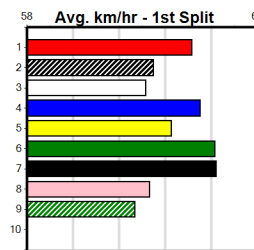

BROAD TREE CARE

Distance: 390m, Race Type: Grade 6, Total Prizemoney: $2,925
1st: $1,950, 2nd: $600, 3rd: $300, 4th: $75

TRUTH TELLER (7) was a dominant 22.25 Ballarat winner and he will prove hard to reel in again.
CHERRY TIME (8) was far from disgraced last time and she should be in the mix again. OH SO BREE (4) has solid claims

Watchdog Tips: 7 8 4 1 Bet: Win 7

ASTON NITRO [6] Continues to improve, well drawn, keep safe $6.00
BE Dog Feb-23 Sire: GOOD ODDS HARADA Dam: ASTON MOET
Owner(s): R Borda
Winning Distances: < 300m (0) 300 - 399m (2) 400 - 499m (0) 500 - 599m (0) 600 - 699m (0) > 700m (0)
Winning Weights: 32.8(1) 33.0(1)
4th (1) 33.3 400 GEL R3 21-Jan-25 23.41 22.66 3.75L RIVIA UMIKO (23.15) Q/12 . . . . 8.46 $3.90 M
2nd (5) 33.0 425 BEN R1 07-Feb-25 24.99 24.00 0.50L RIGHT HAND ROCKY (24.96) M/444 . . . . 6.78 $6.30 M
1st (3) 33.0 390 SHP R2 20-Feb-25 22.47 22.21 2.00L TWILIGHT LIZZY (22.61) Q/11 . . . SW . 8.38 $2.80 T3-M
2nd (1) 32.9 425 BEN R2 26-Feb-25 24.68 23.99 0.50L SHE'S OUR ART (24.65) Q/111 . . . . 6.61 $2.60 7
1st (2) 32.8 390 BAL R11 04-Mar-25 22.36 21.92 0.25L NOAH DEAR (22.38) M/22 . . . SW . 8.45 $14.30 7
Last 3 wins NOT included above
Box History
Prize Best $3640.00
Starts FSH
Trk/Dts 5-2-2-0
APM 0-0-0-0 3566

PAW QUAIL (NSW)[6] Lack of early speed is a worry, prefer others $10.00
BK Bitch Jul-22 Sire: JS FLAMIN ACE Dam: DYNA ADRIA
Owner(s): B Wheeler
Winning Distances: < 300m (0) 300 - 399m (0) 400 - 499m (2) 500 - 599m (0) 600 - 699m (0) > 700m (0)
Winning Weights: 27.9(1) 28.1(1)
5th (1) 27.8 350 HVL R7 19-Aug-24 20.09 19.15 4.75L MINA MAX (19.76) M/5 . . . . 6.79 $5.30 T3-7
3rd (3) 28.1 300 HVL R2 23-Aug-24 17.21 16.77 0.75L JERSEY JET (17.17) M/5 . . . . 4.06 $5.30 T3-7
2nd (5) 28.5 300 HVL R3 30-Aug-24 17.10 16.96 2.00L EVEN CHANCE (16.96) M/6 . . . . 4.10 $7.50 T3-7
1st (3) 28.1 450 SHP R5 05-Sep-24 25.80 25.41 0.50L CAN'T PARK THERE (25.83) M/332 . . . SW . 6.77 $8.80 T3-RW
3rd (4) 27.9 435 SLE R9 11-Sep-24 24.60 24.22 3.5L MYALL MEG (24.36) M/443 . . . . 5.35 $8.90 6G
3rd (3) 28.0 435 SLE R3 02-Oct-24 24.79 24.44 3.00L PHARAOH'S GOLD (24.59) S/444 . . . . 5.45 $9.50 X67
5th (7) 27.8 410 HOR R10 22-Oct-24 23.94 22.99 7.00L MEAN PEACE (23.47) S/35 . . . . 10.69 $19.40 6G
6th (6) 25.9 390 BAL R14 04-Mar-25 22.61 21.92 10.00L DEMOLISH (21.95) M/76 . . . . 8.84 $27.70 6G
Last 3 wins NOT included above
1st (4) 27.9 435 SLE R1 24-Jul-24 25.02 24.44 4.50L PRETTY TREASURE (25.33) S/411 . . . . 5.46 $2.40 M
Box History
Prize Best $6005.00
Starts FSH
Trk/Dts 18-2-3-8
APM 0-0-0-0 1261