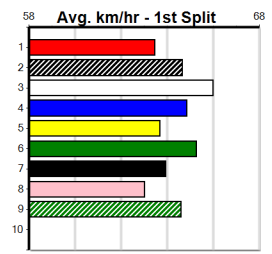

Distance: 450m, Race Type: Grade 5, Total Prizemoney: $2,925
1st: $1,950, 2nd: $600, 3rd: $300, 4th: $75

BOURNE SUPREMACY (5) was a commanding 22.09 winner here last time and he will appreciate the rise in distance. REIKO WALTER (7) caught the eye here last time and he just needs a little luck early on. ASTON KATY (4) won't be too far away

Watchdog Tips: 5 7 4 6 Bet: Win 5

Freddy Deeds [5] Yet to win here in 32 attempts, tough ask $12.00
BK Dog Mar-21 Sire: BERNARDO Dam: BEAUT DEEDS
Owner(s): G Anders
Trainer: Garry Anders (Koroit)

Saint Tay [5] Lacking confidence, slow early, prefer others $21.00
BK Dog Mar-22 Sire: BERNARDO Dam: SAINT MADDIE
Owner(s): P Byrne
Trainer: Peter Byrne (Koroit)

Brindle Bec [5] Needs to lead, too much pace in the middle $12.00
BD Bitch Sep-21 Sire: ORSON ALLEN Dam: CELEBRITY
Owner(s): D Keane
Trainer: Danielle Keane (Koroit)

Aston Katy [5] Strong 22.55 winner here, threat with luck $6.50
BK Bitch Jan-23 Sire: ASTON KIMETTO Dam: ASTON LAVINIA
Owner(s): R Borda
Trainer: Jonathon Malone (Winslow)

Bourne Supremacy (NSW) Cracking win here last time, trip suits, yes $2.20
W Dog Feb-21 Sire: AUSSIE INFRARED Dam: LADY BULLSEYE
Owner(s): D Mitchell
Trainer: Dita Mitchell (Branxholme)

1

2

3

4

5