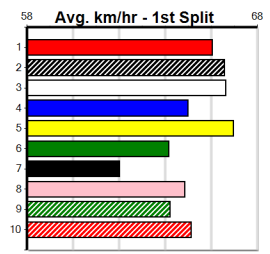

WANNON FUNCTION CENTRE

Distance: 390m, Race Type: Mixed 4/5, Total Prizemoney: $3,360
1st: $2,250, 2nd: $690, 3rd: $345, 4th: $75

ICE BATH FORTH (5) was a brilliant 22.13 winner here when resuming and he will take a power of beating again. SNOWBALL ONE (2) normally hits the ground running and she will give a great sight on the arm. MYRNIONG STORM (4) is never far away here

Watchdog Tips: 5 2 4 3 Bet: Win 5

Form Box Wgt Dist Track Date Time BON Margin 1st/2nd (Time) PIR Checked Comment W/R Split 1 S/P Grade

BLACK LICORICE [5] Hit or miss early, may find bother, next time $10.00
Owner(s): L Edgerton
Winning Distances: < 300m (0) 300 - 399m (1) 400 - 499m (6) 500 - 599m (0) 600 - 699m (0) > 700m (0)
Winning Weights: 34.0(1) 34.3(1) 34.4(2) 34.8(1) 35.0(1) 35.2(1)

Box History
Bx 1st 2nd 3rd 4th 5th 6th 7th 8th
1 3 1 1 1 1 1 1
2 1 1 1 1 1 1 1
3 1 1 1 1 1 1 1
4 2 1 1 1 1 1 1
5 1 1 1 1 1 1 1
6 1 1 1 1 1 1 1
7 1 1 1 1 1 1 1
8 1 1 1 1 1 1 1
Prize Best $12310.00
Starts 23.45(1)-14/11/24
Trk/Dts 24-7-1-4
APM 1-0-0-0 5601

SNOWBALL ONE [5] Comes out running, getting stronger, danger $3.60
Owner(s): Lisa Needs Braces (SYN), B Mcrae, G Mcrae, T Lawford
Winning Distances: < 300m (0) 300 - 399m (1) 400 - 499m (3) 500 - 599m (0) 600 - 699m (0) > 700m (0)
Winning Weights: 24.4(1) 25.2(1) 25.3(1) 25.5(1)

Box History
Bx 1st 2nd 3rd 4th 5th 6th 7th 8th
1 1 1 1 1 1 1 1
2 2 1 1 1 1 1 1
3 1 1 1 1 1 1 1
4 1 1 1 1 1 1 1
5 1 1 1 1 1 1 1
6 1 1 1 1 1 1 1
7 1 1 1 1 1 1 1
8 1 1 1 1 1 1 1
Prize Best $8430.00
Starts 22.23(6)-6/3/25
Trk/Dts 9-4-1-1
APM 1-0-1-0 5298

BEN SHAKER [5] Prefer out wide but has class on his side, respect $7.50
Owner(s): B Rushton
Winning Distances: < 300m (0) 300 - 399m (1) 400 - 499m (10) 500 - 599m (2) 600 - 699m (0) > 700m (0)
Winning Weights: 32.6(2) 32.9(1) 33.0(2) 33.2(3) 33.3(1) 33.4(2) 33.5(1) 33.9(1)

Box History
Bx 1st 2nd 3rd 4th 5th 6th 7th 8th
1 1 1 1 1 1 1 1
2 2 1 2 1 1 1 1
3 3 1 1 1 1 1 1
4 3 2 1 1 1 1 1
5 1 5 1 2 1 1 1
6 1 2 1 2 1 1 1
7 1 2 1 1 1 1 1
8 3 3 1 1 1 1 1
Prize Best $40770.00
Starts 22.31(6)-30/12/23
Trk/Dts 57-13-14-10
APM 2-0-0-0 10631

MYRNIONG STORM (NSW)[4] Good record here, sizzles mid race, threat $6.00
Owner(s): T Kingcott
Winning Distances: < 300m (0) 300 - 399m (4) 400 - 499m (3) 500 - 599m (0) 600 - 699m (0) > 700m (0)
Winning Weights: 32.2(4) 32.6(1) 32.7(1) 32.8(1)

Box History
Bx 1st 2nd 3rd 4th 5th 6th 7th 8th
1 1 1 1 1 1 1 1
2 1 1 2 1 1 1 1
3 1 2 1 1 1 1 1
4 2 4 1 1 1 1 1
5 1 1 1 2 1 1 1
6 1 1 1 1 2 1 1
7 1 1 1 1 1 1 1
8 1 2 2 1 1 1 1
Prize Best $22905.00
Starts 21.99(1)-10/10/24
Trk/Dts 36-7-11-7
APM 5-1-2-2 8527

ICE BATH FORTH [4] Returned to racing in great style, suited again $3.40
Owner(s): M Wright
Winning Distances: < 300m (0) 300 - 399m (1) 400 - 499m (8) 500 - 599m (2) 600 - 699m (0) > 700m (0)
Winning Weights: 33.2(2) 33.4(2) 33.5(1) 33.6(1) 33.7(1) 33.9(1) 34.0(1) 34.2(1) 34.6(1)

Box History
Bx 1st 2nd 3rd 4th 5th 6th 7th 8th
1 1 4 2 1 1 1 1
2 1 1 1 1 1 1 1
3 1 1 1 1 1 1 1
4 3 1 1 2 1 1 1
5 1 2 1 1 1 1 1
6 3 1 1 1 1 1 1
7 2 1 1 1 1 1 1
8 1 2 1 1 1 1 1
Prize Best $61310.00
Starts 22.13(1)-27/2/25
Trk/Dts 36-11-13-4
APM 3-1-2-0 5147