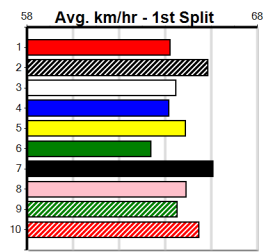

WARRNAMBOOL RACE 13

Distance: 390m, Race Type: Grade 5, Total Prizemoney: $2,925
1st: $1,950, 2nd: $600, 3rd: $300, 4th: $75

SUPER SEATTLE (7) will find this easier than his recent racing and he can burn them off through the bend. MANDOLIN WIND (8) is an improving type and she will get a nice cart across early. BARRY BALE (1) has solid claims

Watchdog Tips: 7 8 1 2 Bet: Win 7

Form Box for BARRY BALE (NSW)[5]. Includes details on sire (FERAL FRANKY), dam (ZELZER ALLEN), winning distances, and a box history table.

Form Box for INTUITIVE [5]. Includes details on sire (ASTON KIMETTO), dam (DISPUTIVE), winning distances, and a box history table.

Form Box for MEAL TICKET [5]. Includes details on sire (FERNANDO BALE), dam (VEGAS TICKET), winning distances, and a box history table.

Form Box for GOLDEN BLEND (NSW)[5]. Includes details on sire (LK'S CRUSHN IT), dam (SERGIS), winning distances, and a box history table.

Form Box for WAIRUA'S WAY (NSW)[5]. Includes details on sire (FEDERAL MORGAN), dam (NANA'S HABIT), winning distances, and a box history table.