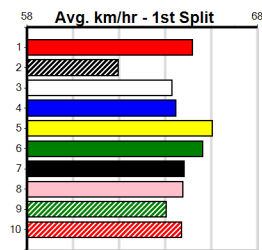

Distance: 450m, Race Type: Mixed 6/7, Total Prizemoney: \$2,925
1st: \$1,950, 2nd: \$600, 3rd: \$300, 4th: \$75

THUNDERSTONE (5) was a tad unlucky here last week and he can make amends tonight. DAVE (3) has been impressive to date and he can work into the mix mid race. PAW QUEBEC (2) is nearing another win