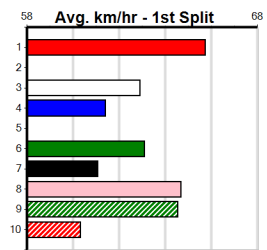

13 RACES TONIGHT

1

4:59PM

(VIC time)

Distance: 450m, Race Type: Maiden, Total Prizemoney: $2,535
1st: $1,680, 2nd: $520, 3rd: $260, 4th: $75

ASTON GOLEA (7) ran into a handy one on debut and he will find this a lot easier. PAW NEBRASKA (8) has been solidly placed in her six runs to date and she can work into the mix in the middle stages. LEKTRA BETA (1) has the good draw.

Watchdog Tips: **7** **8** **1** **6** **Bet:** **Win 7**

Form Box	Wgt	Dist	Track	Date	Time	BON	Margin	1st/2nd (Time)	PIR	Checked	Comment	W/R	Split 1	S/P	Grade	
1	LEKTRA BETA [M] Far from disgraced on debut, can threaten $4.20															
	BK	Dog		Jul-23												
	Owner(s): P Lenehan		Sire: TOMMY SHELBY		Dam: LEKTRA PERRY		Trainer: Philip Lenehan (Toolong)									
	Winning Distances: < 300m (0) 300 - 399m (0) 400 - 499m (0) 500 - 599m (0) 600 - 699m (0) > 700m (0)															
	Winning Weights:															
	2nd (1)	30.6	450	WBL	R2	27-Feb-25	26.02	25.23	4.50L	ALL WHISKEY (25.72)		M/222		6.82	$11.70	M
	Last 3 wins NOT included above															
	Box History															
	Bx	1st	2nd	3rd	4th	5th	6th	7th	8th							
	1		1													
2																
3																
4																
5																
6																
7																
8																
Prize Best										$520.00						
Starts										26.02(1)-27/2/25						
Trk/Dts										1-0-1-0						
APM										1-0-1-0						
APM										520						
2	PAW KIPLIN (NSW)[M] Well bred, in good hands, watch the betting $6.00															
	WBK	Dog		Jul-23												
	Owner(s): B Wheeler		Sire: PLAINTIFF		Dam: SAMMY ALLEN		Trainer: Mark Delbridge (Balliang)									
	Winning Distances: < 300m (0) 300 - 399m (0) 400 - 499m (0) 500 - 599m (0) 600 - 699m (0) > 700m (0)															
	Winning Weights:															
	Last 3 wins NOT included above															
	Box History															
	Bx	1st	2nd	3rd	4th	5th	6th	7th	8th							
	1															
	2															
3																
4																
5																
6																
7																
8																
Prize Best										$0						
Starts										FSH						
Trk/Dts										0-0-0-0						
APM										0-0-0-0						
APM										0						
3	STARBOARD STAR [M] Steady on debut, may need more time, tested $21.00															
	BK	Dog		Jul-23												
	Owner(s): Sea dog (SYN), P Lenehan, J Pulling		Sire: SENNACHIE		Dam: LEKTRA RAINBOW		Trainer: Philip Lenehan (Toolong)									
	Winning Distances: < 300m (0) 300 - 399m (0) 400 - 499m (0) 500 - 599m (0) 600 - 699m (0) > 700m (0)															
	Winning Weights:															
	8th (3)	32.5	450	WBL	R2	20-Feb-25	26.75	25.27	17.00	ASGARI BOY (25.62)		S/888		6.99	$11.00	M
	Last 3 wins NOT included above															
	Box History															
	Bx	1st	2nd	3rd	4th	5th	6th	7th	8th							
	1															
2																
3																
4															1	
5																
6																
7																
8																
Prize Best										$0.00						
Starts										26.75(3)-20/2/25						
Trk/Dts										1-0-0-0						
APM										1-0-0-0						
APM										0						
4	LEKTRA JANE [M] *** SCRATCHED *** $12.00															
	BK	Bitch		Jul-23												
	Owner(s): P Lenehan		Sire: TOMMY SHELBY		Dam: LEKTRA PERRY		Trainer: Philip Lenehan (Toolong)									
	Winning Distances: < 300m (0) 300 - 399m (0) 400 - 499m (0) 500 - 599m (0) 600 - 699m (0) > 700m (0)															
	Winning Weights:															
	Last 3 wins NOT included above															
	Box History															
	Bx	1st	2nd	3rd	4th	5th	6th	7th	8th