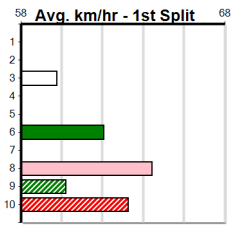

Geelong

THE BECKLEY CENTRE GEELONG

Distance: 400m, Race Type: Maiden, Total Prizemoney: $2,535
1st: $1,680, 2nd: $520, 3rd: $260, 4th: $75

2

7:32PM

(VIC time)

Watchdog Tips:

0 0 0 0

Bet:

Form Box Weight Dist Track Date Time BON Margin 1st/2nd (Time) PIR Checked Comment W/R Split 1 S/P Grade

1 BE GRITTY [M]
BK B Aug-23 BERNARDO PYROCUMULUS
Trainer: Daniel Gibbons (Avalon)
Owner(s): James Hamilton Syndications Be Gritty (SYN), J Hamilton, J Burrows, L Taylor, M Veitch, D Marsden, C Hammond-collins, L Eisenhauer

Winning Boxes							
1	2	3	4	5	6	7	8
Prize							$0
Best							FSH
Starts							0-0-0-0
Trk/Dst							0-0-0-0
APM							$0

2 PAW XARIA (NSW)[M]
BD B Jul-23 CHRISTO BALE DIVYA BALE
Trainer: Mark Delbridge (Balliang)
Owner(s): B Wheeler

Winning Boxes							
1	2	3	4	5	6	7	8
Prize							$0
Best							FSH
Starts							0-0-0-0
Trk/Dst							0-0-0-0
APM							$0

3 LITTLE DONKEY [M]
BK D Jan-23 FEDERAL MORGAN PIPER'S MY GIRL
Trainer: Mark McClelland (Lovely Banks)
Owner(s): O Corte

5th (3) 30.9 390 BAL R1 04-Mar-25 22.70 21.92 12.00LDOONGALLA FLASH (21.92) S/55 . . . . 8.72 $14.40 M

Winning Boxes							
1	2	3	4	5	6	7	8
Prize							$0.00
Best							FSH
Starts							1-0-0-0
Trk/Dst							0-0-0-0
APM							$0

4 PAW UELLA (NSW)[M]
RBD B Jul-23 ALLEN DEED TYNLEE BALE
Trainer: Mark Delbridge (Balliang)
Owner(s): B Wheeler

Winning Boxes							
1	2	3	4	5	6	7	8
Prize							$0
Best							FSH
Starts							0-0-0-0
Trk/Dst							0-0-0-0
APM							$0

5 DANTE'S DREAM [M]
BK D Aug-22 SHIMA SHINE YOUNG JEBRYNAH
Trainer: Glenn Campbell (Anakie)
Owner(s): PHILCONED (SYN), E Caruana, C Tripotseris, P Marinucci

Winning Boxes							
1	2	3	4	5	6	7	8
Prize							$0
Best							FSH
Starts							0-0-0-0
Trk/Dst							0-0-0-0
APM							$0

6 AUSTIN TEXAS [M]
F D Oct-22 ASTON RUPEE VOLTAGE SPIKE
Trainer: Troy Deglaitis (Moolap)

6th (8) 36.0 400 GEL R2 31-Jan-25 23.58 22.51 10.00LDOONGALLA NOMES (22.91) S/76 . . . . 8.73 $30.50 M
6th (6) 36.0 450 WBL R2 27-Feb-25 26.31 25.23 9.00LALL WHISKEY (25.72) M/655 . . . . 6.98 $18.30 M
5th (4) 35.9 460 GEL R1 04-Mar-25 26.99 25.75 7.50LASTON HEDLAND (26.48) M/433 . . . . 6.90 $2.80 M

Owner(s): T Deglaitis

Winning Boxes							
1	2	3	4	5	6	7	8
Prize							$0.00
Best							23.58
Starts							3-0-0-0
Trk/Dst							1-0-0-0
APM							$0

7 MELTING MOMENTS [M]
BK B Feb-23 MY REDEEMER MERRY LASS
Trainer: Jason Sharp (Lara)
Owner(s): Merry Men (SYN), I Arshad, T Salter

Winning Boxes							
1	2	3	4	5	6	7	8
Prize							$0
Best							FSH
Starts							0-0-0-0
Trk/Dst							0-0-0-0
APM							$0

8 REMI JOY [M]
BE B Jul-23 ASTON RUPEE SPRING DRIVEN
Trainer: Sally Cassar (Brookfield)
Owner(s): T Keogh

4th (1) 25.1 400 GEL R1 11-Mar-25 23.06 22.30 7.50LPRISON BREAK (22.56) M/64 . . . . 8.70 $4.60 M

Winning Boxes							
1	2	3	4	5	6	7	8
Prize							$75.00
Best							23.06
Starts							1-0-0-0
Trk/Dst							1-0-0-0
APM							$75

9 ROPPONGI PRINCE [M] Res.
BK D Jun-23 EQUALIZER SHINJUKU
Trainer: Jason Sharp (Lara)
Owner(s): Vi Alskar Hundar (SYN), A Lie, J Sharp

6th (3) 32.4 390 WBL R1 27-Feb-25 23.71 21.95 18.00LDAVE (22.49) M/66 . V7 . 9.29 $8.00 M

Winning Boxes							
1	2	3	4	5	6	7	8
Prize							$0.00
Best							FSH
Starts							1-0-0-0
Trk/Dst							0-0-0-0
APM							$0