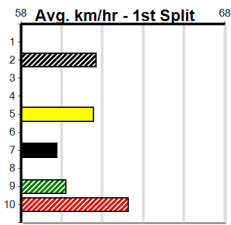

SPORTSBET EVERY DOG HAS ITS DAY

Distance: 400m, Race Type: Maiden, Total Prizemoney: $2,535
1st: $1,680, 2nd: $520, 3rd: $260, 4th: $75

1
7:12PM
(VIC time)

Watchdog Tips:

0 0 0 0

Bet: