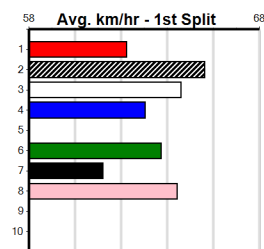

Geelong

10
10:22PM

(VIC time)

RSN GREY AREAS - WEDNESDAY & FRIDAY

Distance: 460m, Race Type: Grade 5, Total Prizemoney: $2,925
1st: $1,950, 2nd: $600, 3rd: $300, 4th: $75

Watchdog Tips:

Bet:

Form Box Wgt Dist Track Date Time BON Margin 1st/2nd (Time) PIR Checked Comment W/R Split 1 S/P Grade

1 SENSES FAIL [5]

BE Bitch Feb-22 Sire: FERNANDO BALE Dam: MY DEWANA PENNY
Owner(s): H Mcadam Trainer: Heath Mcadam (Ocean Grove)
Winning Distances: < 300m (0) 300 - 399m (1) 400 - 499m (2) 500 - 599m (0) 600 - 699m (0) > 700m (0)
Winning Weights: 26.9(1) 27.5(1) 27.7(1)

3rd (8)	27.0	450	WBL	R3	30-Dec-24	25.98	25.27	4.50L	EVIE MALDINI (25.67)	M/553	. . .	6.96	$11.20	SH	
4th (1)	27.4	450	BAL	R6	06-Jan-25	26.17	25.77	6.00L	SIR VALENTINO (25.77)	Q/133	. . .	6.72	$8.90	T3-5	
3rd (2)	27.4	390	WBL	R11	13-Jan-25	22.35	22.26	1.5L	BAIJU (22.26)	Q/43	. . .	8.74	$32.10	5	
5th (7)	27.4	450	BAL	R6	20-Jan-25	26.19	25.32	13.00	ZIPING KERR (25.33)	S/766	. . .	6.95	$44.10	SH	
8th (7)	27.4	400	GEL	R12	28-Jan-25	23.42	22.32	10.00	BRILEY RIOT (22.72)	M/88	. . .	V7	8.74	$65.20	5
6th (4)	27.2	450	BAL	R6	08-Feb-25	26.09	25.30	9.00L	SAKURA RYKER (25.49)	M/886	. . .	. . .	6.87	$24.50	5
4th (1)	27.8	460	GEL	R6	01-Mar-25	26.33	25.77	3.75L	ASTON BAMFORD (26.08)	M/232	. . .	. . .	6.67	$40.90	5
7th (7)	28.2	460	GEL	R8	06-Mar-25	26.88	26.03	13.00	I'M WHAT'S NEXT (26.03)	M/477	. . .	. . .	6.98	$55.40	T3-5

Last 3 wins NOT included above

1st (5)	27.5	410	HOR	R2	29-Mar-24	23.64	23.23	5.50L	MIDNIGHT PRESS (24.02)	M/41	. . .	. . .	10.82	$2.50	M
1st (4)	26.9	390	WBL	R4	24-Jun-24	22.43	22.13	4.50L	MENTION (22.74)	Q/22	. . .	. . .	8.87	$5.40	7
1st (3)	27.7	450	WBL	R6	22-Jul-24	25.77	25.72	3.5L	BURN THE BEND (26.00)	Q/111	. . .	SW	6.76	$3.80	X67

Box History

Bx	1st	2nd	3rd	4th	5th	6th	7th	8th
1		2	3					
2	1	3		2	1	1		
3	1		1		1	1		
4	1		1	1	1	1		1
5	1	1			1	1	1	2
6		1	1			2	1	
7		1	2	2			2	1
8		1	1	1				

Prize Best Starts	$7585.00
Trk/Dts APM	26.33(1)-1/3/25 46-3-4-10 11-0-1-2 1962