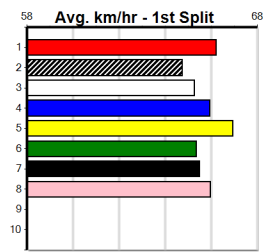

BEACHSIDE SECURITY

Distance: 400m, Race Type: Grade 5, Total Prizemoney: $2,925
1st: $1,950, 2nd: $600, 3rd: $300, 4th: $75

Watchdog Tips:

Bet:

Form	Box	Wgt	Dist	Track	Date	Time	BON	Margin	1st/2nd (Time)	PIR	Checked	Comment	WR	Split 1	S/P	Grade

SHAKER STICKER (NSW)[5]

BK Dog Mar-22 Sire: MEPUNGA CRUZER Dam: KISSING CARTER
Owner(s): G Elliott
Trainer: Narelle Byrne (Koroit) ENG WBL 2025-03-13

Winning Distances: < 300m (0) 300 - 399m (3) 400 - 499m (1) 500 - 599m (0) 600 - 699m (0) > 700m (0)
Winning Weights: 31.7(2) 31.9(1) 32.2(1)

6th (8)	32.2	390	WBL	R2	23-Jan-25	22.91	21.97	12.00	HAPPY AND NUMB (22.12)	S/66	.	.	.	9.10	$3.50	X67H
6th (6)	32.2	390	WBL	R6	03-Feb-25	23.06	22.16	9.50L	FINISH THE ARENA (22.43)	S/77	.	.	.	8.93	$3.30	X67
1st (5)	32.2	390	WBL	R3	10-Feb-25	22.71	22.04	1.5L	HOOKED ON YUBARI (22.82)	M/33	.	.	.	8.72	$3.30	7
5th (5)	32.2	390	WBL	R3	13-Feb-25	22.68	21.93	6.00L	PAW CALGARY (22.27)	S/55	.	.	.	9.07	$34.20	6G
1st (1)	31.7	390	WBL	R9	17-Feb-25	22.22	22.12	1.75L	CONDAH EXPRESS (22.32)	M/11	.	.	.	8.56	$1.60	6G
1st (7)	31.9	305	MTG	R2	23-Feb-25	17.88	17.38	0.75L	HARRY CHANA (17.94)	221	.	221SAMP	.	5.91	$3.70	6
3rd (5)	31.6	350	HVL	R5	02-Mar-25	19.51	19.23	4.00L	CATCH SOME RAYS (19.23)	Q/2	.	.	.	6.55	$17.60	5
7th (4)	31.4	390	WBL	R13	06-Mar-25	22.67	21.97	6.00L	PAW VARNER (22.28)	M/87	.	.	.	8.91	$7.20	5

Last 3 wins NOT included above

1st (4)	31.7	400	GEL	R1	03-May-24	22.63	22.45	3.5L	RIVIA ZORO (22.88)	Q/11	.	.	.	8.36	$7.10	MH

Prize Best Starts Trk/Dts APM: $5120.00, 22.63(4)-3/5/24, 10-4-0-1, 2-1-0-0, 3716

FULL SPEED AHEAD [5]

BK Bitch Feb-21 Sire: MAGICAL BALE Dam: ONE STEP AHEAD
Owner(s): C Treherne
Trainer: Craig Treherne (Lara)

Winning Distances: < 300m (0) 300 - 399m (1) 400 - 499m (5) 500 - 599m (0) 600 - 699m (0) > 700m (0)
Winning Weights: 28.9(1) 29.5(1) 30.2(2) 30.4(1) 30.5(1)

2nd (7)	30.1	425	BEN	R10	25-Sep-24	24.25	24.05	0.75L	PHIL'S NO ANGEL (24.21)	M/122	.	.	.	6.46	$18.80	5
8th (2)	30.0	460	GEL	R7	04-Oct-24	26.49	25.69	12.00	SET TO SIZZLE (25.69)	M/688	.	.	.	6.85	$75.50	RWH
8th (6)	29.8	450	WBL	R8	14-Oct-24	26.33	25.74	6.50L	LOTHBROK GIRL (25.88)	M/888	.	.	.	7.02	$10.40	5
8th (3)	29.8	390	BAL	R6	21-Nov-24	22.89	21.93	10.00	NOLAN BALE (22.21)	M/88	.	V10	.	9.01	$10.00	T3-5
1st (2)	30.4	390	WBL	R12	23-Dec-24	22.21	22.21	6.00L	LUCY JANE (22.62)	Q/11	.	.	.	8.62	$4.20	5
7th (2)	30.7	450	WBL	R5	30-Dec-24	26.33	25.27	11.00	I'M HONEY (25.57)	M/677	.	VO	.	7.01	$4.80	SH
1st (2)	30.5	400	GEL	R12	15-Feb-25	22.66	22.48	3.75L	MR. FRANKIE LEE (22.91)	Q/11	.	.	.	8.32	$5.90	5
2nd (4)	30.7	390	WBL	R10	03-Mar-25	22.38	22.09	4.25L	BOURNE SUPREMACY	Q/12	.	.	.	8.45	$2.60	5

Last 3 wins NOT included above

1st (7)	29.5	450	BAL	R5	03-Sep-23	25.75	25.74	2.00L	DISTRACTING (25.88)	M/111	.	.	.	6.62	$4.20	T3-RW
1st (8)	30.2	425	BEN	R2	27-Oct-23	24.00	23.75	2.00L	BEN SHAKER (24.14)	M/111	.	SW	.	6.49	$28.50	X67
1st (8)	28.9	400	GEL	R7	09-Apr-24	22.80	22.46	1.5L	MAGIC BEE (22.89)	S/34	.	SW	.	8.48	$1.30	5H

Prize Best Starts Trk/Dts APM: $12245.00, 22.66(2)-15/2/25, 48-6-10-4, 12-3-2-0, 2743