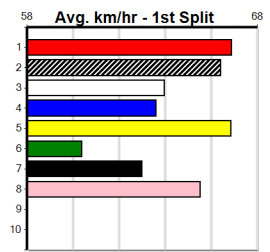

Geelong

8

9:38PM

(VIC time)

GEELONG TO SANDOWN PARK HT2 (1-4 WINS)

Distance: 520m, Race Type: Restricted Win Heat, Total Prizemoney: \$3,340

1st: \$2,230, 2nd: \$690, 3rd: \$345, 4th: \$75

Watchdog Tips: