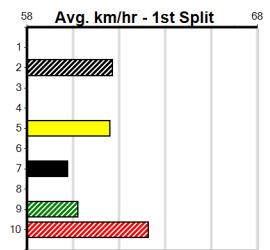

SPORTSBET EVERY DOG HAS ITS DAY

Distance: 400m, Race Type: Maiden, Total Prizemoney: $2,535
1st: $1,680, 2nd: $520, 3rd: $260, 4th: $75

Watchdog Tips: ☐ ☐ ☐ ☐ ☐ **Bet:**

Form Box	Wgt	Dist	Track	Date	Time	BON	Margin	1st/2nd (Time)	PIR	Checked	Comment	WR	Split 1	S/P	Grade

1

PAW ENNA (NSW)[M]
BK Bitch Sep-23 Sire: ALLEN DEED Dam: QUINTANA BALE Trainer: Mark Delbridge (Balliang)
Owner(s): B Wheeler
Winning Distances: < 300m (0) 300 - 399m (0) 400 - 499m (0) 500 - 599m (0) 600 - 699m (0) > 700m (0)
Winning Weights:

Bx	1st	2nd	3rd	4th	5th	6th	7th	8th
1								
2								
3								
4								
5								
6								
7								
8								

Prize Best Starts Trk/Dts APM $0 FSH 0-0-0-0 0-0-0-0 0

Last 3 wins NOT included above

2

DOONGALLA GHOST [M]
BK Bitch Jul-23 Sire: BERNARDO Dam: HOLLY'S ENTITY Trainer: Correy Grenfell (Anakie)
Owner(s): P Onley
Winning Distances: < 300m (0) 300 - 399m (0) 400 - 499m (0) 500 - 599m (0) 600 - 699m (0) > 700m (0)
Winning Weights:

Bx	1st	2nd	3rd	4th	5th	6th	7th	8th
1								
2								
3								
4								
5								
6							1	
7								
8								

Prize Best Starts Trk/Dts APM $0.00 FSH 1-0-0-0 0-0-0-0 0

Last 3 wins NOT included above

3

HE'S WITH ME [M]
BK Dog Feb-23 Sire: MY REDEEMER Dam: MERRY LASS Trainer: Jason Sharp (Lara)
Owner(s): Merry Men (SYN), I Arshad, T Salter
Winning Distances: < 300m (0) 300 - 399m (0) 400 - 499m (0) 500 - 599m (0) 600 - 699m (0) > 700m (0)
Winning Weights:

Bx	1st	2nd	3rd	4th	5th	6th	7th	8th
1								
2								
3								
4								
5								
6								
7								
8								

Prize Best Starts Trk/Dts APM $0 FSH 0-0-0-0 0-0-0-0 0

Last 3 wins NOT included above

4

XANDER'S MATE [M]
BK Dog Aug-22 Sire: SHIMA SHINE Dam: YOUNG JEBRYNAH Trainer: Glenn Campbell (Anakie)
Owner(s): PHILCONED (SYN), E Caruana, C Tripotseris, P Marinucci
Winning Distances: < 300m (0) 300 - 399m (0) 400 - 499m (0) 500 - 599m (0) 600 - 699m (0) > 700m (0)
Winning Weights:

Bx	1st	2nd	3rd	4th	5th	6th	7th	8th
1								
2								
3								
4								
5								
6								
7								
8								

Prize Best Starts Trk/Dts APM $0 FSH 0-0-0-0 0-0-0-0 0

Last 3 wins NOT included above

5

NICKY BOO BOO [M]
BK Dog Feb-23 Sire: KOBLENZ Dam: KHLO MONEY Trainer: Greg Shand (Bacchus Marsh)
Owner(s): TIN MEN RACING (SYN), N Cartledge, G Shand
Winning Distances: < 300m (0) 300 - 399m (0) 400 - 499m (0) 500 - 599m (0) 600 - 699m (0) > 700m (0)
Winning Weights:

Bx	1st	2nd	3rd	4th	5th	6th	7th	8th
1								
2	1							
3						1		
4								
5								
6								
7				1			2	
8				1				

Prize Best Starts Trk/Dts APM $445.00 23.68(7)-15/2/25 6-0-1-0 1-0-0-0 405

Last 3 wins NOT included above