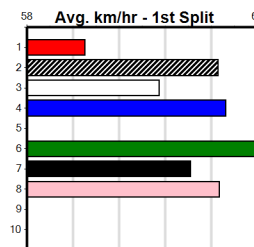

GEELONG TO SANDOWN PARK HT1 (1-4 WINS)

Distance: 520m, Race Type: Restricted Win Heat, Total Prizemoney: $3,340
1st: $2,230, 2nd: $690, 3rd: $345, 4th: $75

Watchdog Tips: ☐ ☐ ☐ ☐ ☐ **Bet:** ☐

Form Box	Wgt	Dist	Track	Date	Time	BON	Margin	1st/2nd (Time)	PIR	Checked	Comment	WR	Split 1	S/P	Grade

1

HURRICANE BERT [5]
RF Dog Nov-22 Sire: ASTON RUPEE Dam: MEPUNGA BELLA Trainer: Shaun Coulson (Balliang)

Owner(s): H Haberfield
Winning Distances: < 300m (0) 300 - 399m (0) 400 - 499m (4) 500 - 599m (0) 600 - 699m (0) > 700m (0)
Winning Weights: 34.2(1) 34.5(1) 35.0(1) 35.2(1)

1st (8)	35.0	485	HOR	R9	15-Sep-24	27.97	27.30	2.50L EDINBURGH BALE (28.13)	M/435	.	SW	.	6.97	$15.80	7
6th (3)	35.0	485	HOR	R7	21-Sep-24	27.96	27.23	7.00L TAPPET (27.47)	S/775	.	V5	.	7.04	$15.80	X67
7th (5)	35.3	450	BAL	R8	30-Sep-24	26.20	25.48	5.50L SHINY PISTOL (25.84)	M/677	.	V21	.	7.11	$5.30	T3-6
6th (1)	34.5	450	WBL	R3	04-Jan-25	26.14	24.96	9.00L MIDDLE EARTH (25.54)	M/887	.	V5	.	7.14	$14.40	X67
1st (8)	34.5	460	GEL	R5	14-Jan-25	25.66	25.58	1.5L CARUGGI (25.75)	S/733	.	SW	.	6.76	$25.90	X67
4th (2)	34.5	485	HOR	R6	21-Jan-25	27.58	27.46	1.75L PENGUIN PAT (27.46)	M/576	.	.	.	6.82	$8.50	X45
1st (6)	34.2	450	BAL	R11	26-Feb-25	25.43	25.20	1.5L MANDOLIN STORM (25.53)	S/776	.	.	.	6.91	$4.90	5
3rd (4)	34.4	450	WBL	R5	06-Mar-25	25.75	25.25	7.00L PAW WINCEY (25.27)	S/555	.	.	.	6.75	$2.50	5

Last 3 wins NOT included above

1st (3)	35.2	450	BAL	R3	09-Sep-24	25.96	25.55	0.05L RADAR'S PATROL (25.97)	S/544	.	SW	W	7.05	$3.40	T3-M

Box History

Bx	1st	2nd	3rd	4th	5th	6th	7th	8th
1								
2								
3	1	1						
4				1				
5								1
6	1							
7		1		1				
8	2							

Prize Best Starts	$8420.00	FSTD
Trk/Dts	12-4-2-1	0-0-0-0
APM		5145

2

CERULEAN POPPY [5]
BE Bitch Feb-23 Sire: FERNANDO BALE Dam: CIRCLE OF DREAMS Trainer: Angela Langton (Anakie)

Owner(s): CHAMPAGNE PTN (SYN), S Smith, A Langton
Winning Distances: < 300m (0) 300 - 399m (0) 400 - 499m (2) 500 - 599m (1) 600 - 699m (0) > 700m (0)
Winning Weights: 25.6(1) 26.2(1) 26.5(1)

3rd (1)	26.3	515	SAP	R12	20-Jan-25	29.58	29.40	1.5L GOT A PULSE (29.49)	M/3223	.	.	.	5.14	$3.10	5
2nd (5)	26.3	460	GEL	R11	31-Jan-25	26.29	25.93	5.00L PAW XENA (25.95)	S/322	.	.	.	6.69	$6.00	5
3rd (3)	26.4	515	SAN	R3	06-Feb-25	29.83	29.33	4.75L HARVINGTON (29.52)	M/2222	.	SW	.	5.18	$2.60	5
5th (8)	26.4	515	SAN	R3	13-Feb-25	29.99	29.38	4.25L BRONNELLY STRIKER (29.71)	M/3334	.	.	.	5.11	$12.20	5
2nd (8)	26.3	515	SAN	R11	20-Feb-25	29.78	29.47	0.50L VALENZUELA (29.75)	M/1111	.	.	.	5.10	$22.30	5
2nd (7)	27.0	450	SHP	R6	24-Feb-25	25.37	24.90	1.00L SPEEDY EASY (25.31)	M/222	.	.	.	6.63	$12.30	SH
5th (4)	26.8	450	SHP	R6	03-Mar-25	25.81	24.87	11.00 SHARAPOVA STAR (25.09)	M/455	.	.	.	6.76	$15.00	SF
4th (3)	26.0	515	SAP	R6	10-Mar-25	29.77	29.11	9.50L TRIBECA (29.11)	M/3444	.	.	.	5.10	$14.80	RWH

Last 3 wins NOT included above

1st (8)	25.6	460	GEL	R1	05-Nov-24	26.27	25.92	2.50L RADAR'S PATROL (26.44)	M/211	.	.	.	6.66	$2.80	M
1st (5)	26.2	400	GEL	R1	30-Nov-24	22.74	22.48	2.75L PAW MADDOX (22.92)	M/32	.	.	.	8.64	$3.30	7
1st (1)	26.5	515	SAP	R10	30-Dec-24	29.66	29.30	2.00L PAW HARRIS (29.79)	M/3111	.	.	.	5.13	$2.60	6G

Box History

Bx	1st	2nd	3rd	4th	5th	6th	7th	8th
1	1							
2								
3				1	1			
4								
5	1	1	1		1			
6					2			
7		2	1					
8	1	1				1	1	

Prize Best Starts	$10615.00	FSTD
Trk/Dts	21-3-4-6	0-0-0-0
APM		7523