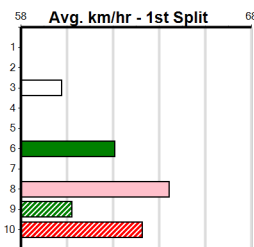

Last 3 wins NOT included above

6

7

8

9

10

THE BECKLEY CENTRE GEELONG

Distance: 400m, Race Type: Maiden, Total Prizemoney: \$2,535
1st: \$1,680, 2nd: \$520, 3rd: \$260, 4th: \$75