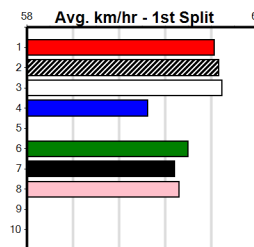

MELBOURNE CONTAINER PARK

Distance: 460m, Race Type: Grade 5, Total Prizemoney: $2,925
1st: $1,950, 2nd: $600, 3rd: $300, 4th: $75

Watchdog Tips: [ ] [ ] [ ] [ ] Bet: [ ]

Form Box Wgt Dist Track Date Time BON Margin 1st/2nd (Time) PIR Checked Comment W/R Split 1 S/P Grade

PAW VERNON (NSW)[5]
BK Dog Dec-22 Sire: BERNARDO Dam: DYNA HARPA
Owner(s): B Wheeler
Trainer: Mark Delbridge (Balliang)
Winning Distances: < 300m (0) 300 - 399m (0) 400 - 499m (7) 500 - 599m (0) 600 - 699m (0) > 700m (0)
Winning Weights: 29.6(1) 29.7(2) 29.8(1) 30.2(1) 30.3(1) 30.4(1)
Box History table and Prize Best Starts Trk/Dts APM

NOCTILUCENT [5]
BE Bitch Dec-21 Sire: BARCIA BALE Dam: PYROCUMULUS
Owner(s): Fluffy Side Up (SYN), A Onley, P Onley
Trainer: Correy Grenfell (Anakie)
Winning Distances: < 300m (0) 300 - 399m (2) 400 - 499m (8) 500 - 599m (1) 600 - 699m (0) > 700m (0)
Winning Weights: 24.9(1) 26.2(1) 26.6(1) 27.0(1) 27.2(1) 27.5(3) 27.6(1) 28.0(1) 28.2(1)
Box History table and Prize Best Starts Trk/Dts APM

DIMORA CRUZ (SA)[5]
BK Dog Feb-20 Sire: ASTON DEE BEE Dam: DIMORA FLASH
Owner(s): K Bouchier
Trainer: Raymond Brewer (Camperdown)
Winning Distances: < 300m (0) 300 - 399m (0) 400 - 499m (9) 500 - 599m (6) 600 - 699m (0) > 700m (0)
Winning Weights: 31.4(1) 31.6(2) 31.8(3) 31.9(1) 32.0(2) 32.1(4) 32.2(1) 32.4(1)
Box History table and Prize Best Starts Trk/Dts APM

PAW NEVADA (NSW)[5]
BK Dog Mar-23 Sire: YOZO BALE Dam: QUINA BALE
Owner(s): B Wheeler
Trainer: Robert Camilleri (Lara)
Winning Distances: < 300m (0) 300 - 399m (0) 400 - 499m (3) 500 - 599m (0) 600 - 699m (0) > 700m (0)
Winning Weights: 33.1(1) 33.2(1) 34.2(1)
Box History table and Prize Best Starts Trk/Dts APM

*** VACANT BOX ***
Sire: Dam:
Owner(s):
Trainer:
Winning Distances: < 300m (0) 300 - 399m (0) 400 - 499m (0) 500 - 599m (0) 600 - 699m (0) > 700m (0)
Winning Weights:
Box History