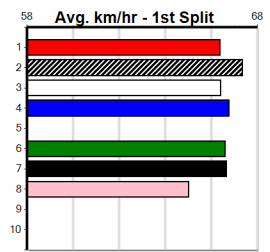

MILLERS MUZZLES

Distance: 460m, Race Type: Mixed 4/5, Total Prizemoney: $3,360
1st: $2,250, 2nd: $690, 3rd: $345, 4th: $75

Watchdog Tips: [ ] [ ] [ ] [ ] Bet: [ ]

Table with columns: Form Box, Wgt, Dist, Track, Date, Time, BON, Margin, 1st/2nd (Time), PIR, Checked, Comment, W/R, Split 1, S/P, Grade

YOGEN BALE (NSW)[4]
BK Dog Oct-21 Sire: FERAL FRANKY Dam: FANTA BALE
Owner(s): B Wheeler
Trainer: Mark Delbridge (Balliang)
Winning Distances: < 300m (0) 300 - 399m (1) 400 - 499m (6) 500 - 599m (8) 600 - 699m (0) > 700m (0)
Winning Weights: 35.3(1) 35.4(1) 35.9(1) 36.0(7) 36.1(1) 36.2(1) 36.3(2) 36.6(1)
Last 3 wins NOT included above

PAW ROXY (NSW)[4]
BK Bitch Dec-22 Sire: BERNARDO Dam: DYNA HARPA
Owner(s): B Wheeler
Trainer: Mark Delbridge (Balliang)
Winning Distances: < 300m (0) 300 - 399m (1) 400 - 499m (7) 500 - 599m (0) 600 - 699m (0) > 700m (0)
Winning Weights: 27.5(1) 27.8(1) 28.5(1) 29.0(1) 29.1(1) 29.5(2) 29.7(1)
Last 3 wins NOT included above

GOT THE CASH [5]
BK Dog Apr-22 Sire: TOMMY SHELBY Dam: FRANK'S GIRL
Owner(s): P Mcdowall
Trainer: Matthew Lanigan (Rowsley)
Winning Distances: < 300m (0) 300 - 399m (0) 400 - 499m (3) 500 - 599m (2) 600 - 699m (0) > 700m (0)
Winning Weights: 28.7(1) 29.3(1) 29.6(1) 29.8(1) 30.2(1)
Last 3 wins NOT included above

PETE'S ENTITY [5]
BK Dog Jan-22 Sire: ASTON DEE BEE Dam: ZARA'S ENTITY
Owner(s): W Heras
Trainer: Kathleen Boyle (Lethbridge)
Winning Distances: < 300m (0) 300 - 399m (1) 400 - 499m (5) 500 - 599m (0) 600 - 699m (0) > 700m (0)
Winning Weights: 33.1(1) 33.5(1) 33.7(1) 33.8(3)
Last 3 wins NOT included above

*** VACANT BOX ***
Sire: Dam:
Owner(s):
Trainer:
Winning Distances: < 300m (0) 300 - 399m (0) 400 - 499m (0) 500 - 599m (0) 600 - 699m (0) > 700m (0)
Winning Weights:

1

2

3

4

5

Box History table for Yogen Bale with columns: Bx, 1st, 2nd, 3rd, 4th, 5th, 6th, 7th, 8th

Box History table for Paw Roxy with columns: Bx, 1st, 2nd, 3rd, 4th, 5th, 6th, 7th, 8th

Box History table for Got the Cash with columns: Bx, 1st, 2nd, 3rd, 4th, 5th, 6th, 7th, 8th

Box History table for Pete's Entity with columns: Bx, 1st, 2nd, 3rd, 4th, 5th, 6th, 7th, 8th