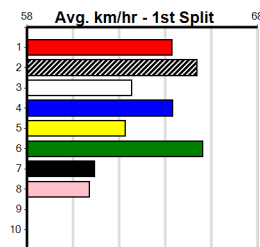

TOPCAT VIDEO PRODUCTIONS

Distance: 400m, Race Type: Mixed 6/7, Total Prizemoney: $2,925
1st: $1,950, 2nd: $600, 3rd: $300, 4th: $75

Watchdog Tips:

Bet:

Form Box	Wgt	Dist	Track	Date	Time	BON	Margin	1st/2nd (Time)	PIR	Checked	Comment	WR	Split 1	S/P	Grade

GOWIE (NSW)[7]

RF Dog Feb-23 Sire: SUPERIOR PANAMA Dam: KEEP GUESSING

Owner(s): T Watkins
Winning Distances: < 300m (0) 300 - 399m (0) 400 - 499m (1) 500 - 599m (0) 600 - 699m (0) > 700m (0)
Winning Weights: 32.6(1)

8th (3)	31.6	450	WBL	R1	16-Jan-25	26.62	25.14	14.00 BINDY BLAZER (25.66)	M/468				6.78	$24.50	M
7th (2)	31.9	450	WBL	R4	03-Feb-25	26.62	25.72	8.00L GO BACK (26.07)	M/357				6.67	$3.50	M
5th (2)	31.7	450	WBL	R2	10-Feb-25	26.35	25.82	3.5L BLUE BENZ (26.12)	S/455				6.89	$4.40	M
3rd (3)	31.6	400	GEL	R1	15-Feb-25	23.12	22.48	1.5L DIAMANTINA PEAR (23.03)	M/33				8.93	$9.40	M
7th (7)	31.8	525	MEP	R1	19-Feb-25	31.47	29.58	21.00 JUST GOT PAID (30.03)	M/4777				5.32	$16.50	M
6th (2)	32.1	525	MEP	R1	26-Feb-25	31.21	29.89	15.00 HOT NANU (30.20)	M/6566				5.36	$59.00	M
1st (8)	32.6	450	WBL	R2	03-Mar-25	25.81	25.72	2.00L LEKTRA OTIS (25.94)	M/211		SW		6.81	$8.60	M
5th (6)	32.6	450	WBL	R3	06-Mar-25	26.32	25.25	12.00 PAW OLYSLAGERS (25.49)	S/666				7.02	$24.00	X67

Last 3 wins NOT included above

Box History

Bx	1st	2nd	3rd	4th	5th	6th	7th	8th
1								
2								
3			1					
4					1			
5								
6					1			
7			1					1
8	1							

Prize Best $1460.00
Starts 23.12(3)-15/2/25
Trk/Dts 10-1-0-2
APM 1-0-0-1
APM 1340

NOAH DEAR [7]

BK Dog Oct-22 Sire: MY REDEEMER Dam: PHILADELPHIA PIP

Owner(s): G Collis
Winning Distances: < 300m (0) 300 - 399m (1) 400 - 499m (0) 500 - 599m (0) 600 - 699m (0) > 700m (0)
Winning Weights: 33.2(1)

2nd (6)	32.9	390	BAL	R3	13-Jan-25	22.50	22.08	3.75L JUICY GOSSIP (22.25)	M/11				8.44	$3.50	T3-7
4th (8)	33.2	390	SHP	R4	20-Jan-25	22.70	21.60	5.00L JOSH'S JET (22.36)	Q/33				8.54	$6.00	X67
4th (5)	33.8	390	BAL	R9	03-Feb-25	22.83	22.23	6.00L SPECIAL PLAYS (22.44)	M/22				8.61	$5.40	T3-7
4th (2)	33.5	400	GEL	R9	11-Feb-25	23.04	22.51	3.25L PAW YALE (22.82)	Q/11				8.31	$10.50	7
2nd (6)	33.2	390	BAL	R11	17-Feb-25	22.40	22.25	2.00L TWO BAYS (22.27)	M/11				8.37	$1.70	T3-RW
5th (8)	33.3	300	HVL	R10	25-Feb-25	17.21	16.76	5.00L HIGHLAND SAL (16.87)	Q/2				4.00	$4.50	7
2nd (6)	33.2	390	BAL	R11	04-Mar-25	22.38	21.92	0.25L ASTON NITRO (22.36)	M/11				8.41	$12.20	7
2nd (2)	33.5	390	SHP	R1	10-Mar-25	22.43	21.71	0.05L DAD'S SURPRISE (22.43)	Q/11				8.43	$5.10	7

Last 3 wins NOT included above

1st (5)	33.2	390	BAL	R11	24-Dec-24	22.46	22.09	0.25L PAW VALENTINA (22.47)	Q/11				8.41	$4.20	T3-M

Box History

Bx	1st	2nd	3rd	4th	5th	6th	7th	8th
1				1	2			
2		2						
3								
4		1	1		1			
5	1	2		1				
6		5		1				
7		1						
8		3		1	2			

Prize Best $6525.00
Starts 23.04(2)-11/2/25
Trk/Dts 26-1-14-1
APM 10-0-3-1
APM 4346