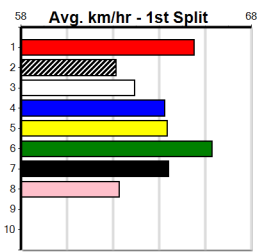

Geelong

12
10:57PM

(VIC time)

SPORTSBET SAME RACE MULTI

Distance: 400m, Race Type: Grade 5, Total Prizemoney: $2,925
1st: $1,950, 2nd: $600, 3rd: $300, 4th: $75

Watchdog Tips: ☐ ☐ ☐ ☐ Bet: ☐

SOMETHING GOOD [5]
BK Bitch Feb-23
Sire: BEWILDERING Dam: INVICTUS COCO
Trainer: Peter Inguanti (Camperdown)
Winning Distances: < 300m (0) 300 - 399m (1) 400 - 499m (3) 500 - 599m (0) 600 - 699m (0) > 700m (0)
Winning Weights: 27.5(1) 27.9(1) 28.0(2)
Box History table

NEENA BALE (NSW)[5]
BK Bitch May-21
Sire: DYNA VILLA Dam: JACLYN BALE
Trainer: Luke Harris (Devon Meadows)
Winning Distances: < 300m (0) 300 - 399m (4) 400 - 499m (1) 500 - 599m (0) 600 - 699m (0) > 700m (0)
Winning Weights: 23.2(1) 24.5(1) 24.9(1) 25.2(1) 25.3(1)
Box History table

SILENT WHISPER [5]
BK Bitch Mar-22
Sire: MY REDEEMER Dam: HEADSPACE
Trainer: Ian Hopper (Werribee)
Winning Distances: < 300m (0) 300 - 399m (0) 400 - 499m (3) 500 - 599m (0) 600 - 699m (0) > 700m (0)
Winning Weights: 24.3(1) 24.4(2)
Box History table

TINKER CRYSTAL [5]
BK Bitch Jan-21
Sire: ASTON KIMETTO Dam: SLEW LEFT
Trainer: Jennifer Burns (Balliang)
Winning Distances: < 300m (0) 300 - 399m (1) 400 - 499m (7) 500 - 599m (5) 600 - 699m (0) > 700m (0)
Winning Weights: 27.4(1) 27.6(1) 27.8(1) 28.0(1) 28.2(1) 28.3(1) 28.5(2) 28.7(2) 28.8(1) 28.9(1) 29.5(1)
Box History table

RUSHMORE RED [5]
F Dog Mar-21
Sire: PINDARI EXPRESS Dam: KUMBIA LASS
Trainer: Barry Reid (Lovely Banks)
Winning Distances: < 300m (0) 300 - 399m (1) 400 - 499m (11) 500 - 599m (0) 600 - 699m (0) > 700m (0)
Winning Weights: 32.2(1) 32.4(3) 32.5(1) 32.7(1) 33.0(1) 33.8(1) 34.4(1) 34.6(1) 34.9(1) 35.1(1)
Box History table

1

2

3

4

5