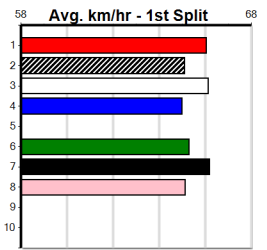

Geelong

3

7:52PM

(VIC time)

MME SLAT GATES

Distance: 400m, Race Type: Grade 5, Total Prizemoney: \$2,925
1st: \$1,950, 2nd: \$600, 3rd: \$300, 4th: \$75

Watchdog Tips: Bet:

1