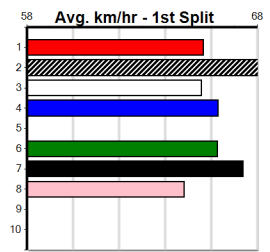

NP ELECTRICAL

Distance: 400m, Race Type: Mixed 4/5, Total Prizemoney: $3,360
1st: $2,250, 2nd: $690, 3rd: $345, 4th: $75

Watchdog Tips:

Bet:

Form Box	Wgt	Dist	Track	Date	Time	BON	Margin	1st/2nd (Time)	PIR	Checked	Comment	WR	Split 1	S/P	Grade

1

NARINGAL MATE [5]

BK Bitch Jan-22 Sire: ALLEN DEED Dam: FLO LAVA
Owner(s): J Rea Trainer: Kurt Howard (Woolsthorpe)

Winning Distances: < 300m (0) 300 - 399m (2) 400 - 499m (3) 500 - 599m (0) 600 - 699m (0) > 700m (0)

Winning Weights: 26.9(1) 27.2(1) 27.3(2) 27.7(1)

1st (3)	27.3	410	HOR	R10	21-Jul-24	23.52	23.19	0.50L NICE ONE TOM (23.55)	M/22	.	.	.	10.58	$8.50	5
3rd (7)	27.1	450	WBL	R7	01-Aug-24	25.66	25.35	1.5L MYSTIC BRAE (25.56)	M/433	.	.	.	6.69	$12.00	5
6th (2)	27.3	450	WBL	R7	08-Aug-24	25.93	25.35	7.50L HIDDEN STONES (25.43)	M/777	.	.	.	6.84	$8.40	5
4th (5)	27.1	485	HOR	R8	17-Aug-24	27.87	27.40	7.00L LEKTRA TRIGGER (27.40)	M/344	.	.	.	6.72	$9.60	X45
F (6)	27.1	525	MEA	R11	24-Aug-24	0.00	29.71	PAW KRAMER (30.07)	M/5	.	V28	.	5.22	$55.40	5
3rd (2)	27.5	390	WBL	R10	30-Jan-25	22.47	22.03	4.50L WILDER (22.16)	M/63	.	.	.	8.88	$43.30	5
7th (5)	27.1	390	WBL	R11	06-Feb-25	22.42	21.86	8.50L SWEET VALENTINE (21.86)	M/76	.	.	.	8.92	$85.40	5
8th (2)	26.6	390	WBL	R11	20-Feb-25	23.37	22.13	15.00L PAW QUARK (22.33)	M/78	.	V10	.	9.16	$36.30	X45

Last 3 wins NOT included above

1st (2)	26.9	390	WBL	R2	23-May-24	22.74	22.06	1.00L MAYBE SPAGHETTI (22.80)	M/63	.	SW	.	9.08	$5.20	7
1st (8)	27.2	450	WBL	R5	08-Jul-24	25.55	25.55	0.50L SULTAN OF SWOON (25.58)	Q/222	.	.	.	6.68	$2.10	X67
1st (2)	27.3	450	WBL	R8	15-Jul-24	26.16	26.03	3.75L SMOKIN' ARROW (26.42)	M/222	.	SW	.	6.76	$1.70	5

Box History

Bx	1st	2nd	3rd	4th	5th	6th	7th	8th
1		1	1	1				
2			2	1		1		1
3	2		1	1				
4				1	1			
5				1		1		2
6				1				
7			1		1		1	1
8	1		1			1		

Prize Best $10705.00
Starts FSH
Trk/Dts 30-5-1-6
APM 0-0-0-0
1672