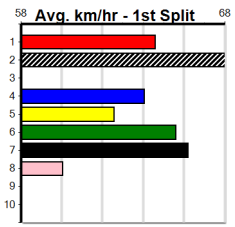

CENTRAL SCAFFOLDS

Distance: 300m, Race Type: Tier 3 - Grade 7, Total Prizemoney: $1,530
1st: $1,000, 2nd: $320, 3rd: $160, 4th: $50

10

1:04PM

(VIC time)

Watchdog Tips: **0 0 0 0** Bet: **0**