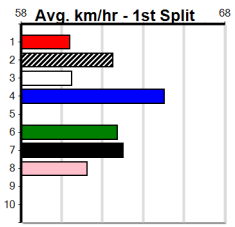

Healesville

GREYHOUND ADOPTION PROGRAM

Distance: 350m, Race Type: Tier 3 - Maiden, Total Prizemoney: $1,530
1st: $1,000, 2nd: $320, 3rd: $160, 4th: $50

2

10:32AM

(VIC time)

Watchdog Tips:

0 0 0 0

Bet:

Form	Box	Weight	Dist	Track	Date	Time	BON	Margin	1st/2nd (Time)	PIR	Checked	Comment	W/R	Split 1	S/P	Grade

1 NORA'S NOVA [M]																		
F	B	Sep-22 FERAL FRANKY					LADY PANDORA					Winning Boxes						
Trainer: Paul Cusack (Mount Cottrell)																		
2nd	(4)	25.1	500	BEN	R1	05-Feb-25	29.10	28.47	6.50LLAMP POST (28.65)		S/333	.	.	.	6.99	$20.70	M	
2nd	(8)	25.2	400	MTG	R1	13-Feb-25	23.83	22.82	4.25LCHEESY EASY (23.52)			.	.	.	11.37	$5.50	M	
5th	(7)	24.9	425	BEN	R1	21-Feb-25	25.04	24.24	11.00LBOGAN BEND (24.28)		S/665	.	.	.	6.93	$9.20	M	
4th	(8)	25.0	400	MTG	R1	27-Feb-25	23.85	22.95	7.50LCOMPTON TIG (23.33)		444	444	.	.	11.37	$2.80	M	
Owner(s): P Cusack																		

2 BLUE ARROW [M]																		
BE	D	Oct-22 TOMMY SHELBY					LIZZIE'S ENTITY					Winning Boxes						
Trainer: Donna Knight (Talbot)																		
7th	(8)	31.5	450	BAL	R1	05-Feb-25	26.57	25.25	15.00LZAMBORA BLISS (25.57)		M/777	.	.	.	6.94	$35.00	M	
3rd	(1)	31.2	410	HOR	R1	25-Feb-25	24.07	22.99	1.5LMORAIN ELLA (23.98)		M/11	.	.	.	10.69	$3.80	M	
4th	(8)	30.9	390	BAL	R3	04-Mar-25	23.28	21.92	14.00LGRUMPY GERRIE (22.36)		S/76	.	.	.	8.99	$11.00	M	
6th	(3)	30.6	410	HOR	R1	07-Mar-25	24.17	22.88	17.00LPAT CARD (23.04)		M/56	.	.	.	10.91	$69.60	RW	
Owner(s): D Knight																		

3 GO ROCKY GO [M]																		
BK	D	Feb-23 ASTON RUPEE					FLYRITE					Winning Boxes						
Trainer: Andrea Condon (Hampton Park)																		
4th	(4)	35.6	515	SAP	R1	10-Feb-25	31.46	29.48	21.00LDOONGALLA DON (30.00)		M/5554	.	.	.	5.47	$26.80	M	
8th	(7)	35.8	515	SAP	R1	17-Feb-25	31.50	29.36	22.00LHANDSOME RATIO (30.03)		S/8688	.	.	.	5.40	$49.70	M	
7th	(8)	35.6	300	HVL	R1	28-Feb-25	17.63	16.70	7.50LHANNA'S AVATAR (17.11)		M/8	.	.	.	4.27	$21.30	T3-M	
Owner(s): V Mardirossian																		

4 WHY NOT HAYDEN [M]																		
BK	D	Feb-23 MY REDEEMER					WHY NOT LUV					Winning Boxes						
Trainer: Leigh Carter (Devon Meadows)																		
2nd	(8)	32.1	400	WGL	R1	07-Feb-25	23.43	22.47	0.75LBOROLOOLA BOY (23.39)		Q/32	.	.	.	8.64	$5.90	M	
4th	(2)	31.9	400	WGL	R2	14-Feb-25	23.54	22.65	4.25LDOONGALLA AL (23.26)		M/33	.	.	.	8.50	$5.40	M	
7th	(4)	31.7	400	WGL	R2	18-Feb-25	23.57	22.29	9.50LCINDY SIYAN (22.93)		M/66	.	.	.	8.89	$23.70	M	
7th	(5)	32.1	350	HVL	R4	25-Feb-25	20.18	19.21	7.50LSANTORINI BREEZE (19.67)		M/4	.	.	.	6.73	$14.10	M	
Owner(s): G Carter																		

5 *** VACANT BOX ***																
Trainer:																
Owner(s):																

6 GO FLASH GO [M]																		
BK	D	Feb-23 ASTON RUPEE					FLYRITE					Winning Boxes						
Trainer: Garry Condon (Hampton Park)																		
3rd	(2)	37.8	515	SAP	R1	10-Feb-25	30.95	29.48	14.00LDOONGALLA DON (30.00)		Q/4433	.	.	.	5.42	$20.70	M	
5th	(5)	38.0	515	SAP	R1	17-Feb-25	30.67	29.36	9.50LHANDSOME RATIO (30.03)		M/3355	.	.	.	5.23	$20.60	M	
3rd	(3)	37.6	300	HVL	R1	28-Feb-25	17.29	16.70	2.50LHANNA'S AVATAR (17.11)		M/6	.	.	.	4.15	$7.80	T3-M	
5th	(2)	37.8	300	HVL	R1	07-Mar-25	17.18	16.99	2.50LMASETER (17.02)		M/4	.	.	.	4.08	$14.00	T3-M	
Owner(s): V Mardirossian