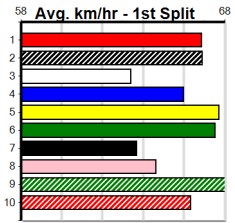

RSN GREY AREAS - WEDNESDAY & FRID

Distance: 300m, Race Type: Grade 5 T3, Total Prizemoney: $1,530
1st: $1,000, 2nd: $320, 3rd: $160, 4th: $50

11

1:32PM

(VIC time)

Watchdog Tips: 0 0 0 0 **Bet:** .