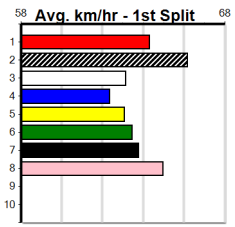

Healesville

MR HUMMER LIMOS (2-3 WINS)

Distance: 350m, Race Type: Tier 3 - Restricted Win, Total Prizemoney: $1,530
1st: $1,000, 2nd: $320, 3rd: $160, 4th: $50

7

12:05PM

(VIC time)

Watchdog Tips:

0 0 0 0

Bet: