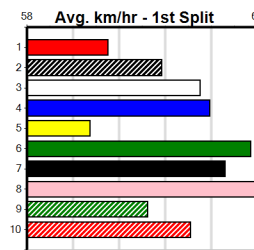

SPORTSBET BS RESPONSIBLY

Distance: 300m, Race Type: Grade 5 T3, Total Prizemoney: $1,530
1st: $1,000, 2nd: $320, 3rd: $160, 4th: $50

Watchdog Tips:

Bet:

Table with columns: Form Box, Wgt, Dist, Track, Date, Time, BON, Margin, 1st/2nd (Time), PIR, Checked, Comment, W/R, Split 1, S/P, Grade

CRACKERJACK MAXY [5] BIK
Owner(s): V Xuereb
Sire: FERNANDO BALE, Dam: MAXIMUM KACK
Trainer: Jason Formosa (Heathcote)
Box History table and Prize Best Starts table included.

ANOKE [5]
Owner(s): J Daffy
Sire: BARCIA BALE, Dam: MARLEY SPRITE
Trainer: Vincent Daffy (Eumemmerring)
Box History table and Prize Best Starts table included.

FULL GLAMOUR [5]
Owner(s): Eye Candy (SYN), C Wilk, K Gorman
Sire: ZIPPING GARTH, Dam: DREAMY EYES
Trainer: Christian Wilk (Tanjil South)
Box History table and Prize Best Starts table included.

HAPPY BUDDHA [5] BIKs
Owner(s): heathcote park red nine syn (SYN), J Chilcott, L Forde, W Owen, T Byrne
Sire: FABREGAS, Dam: ELSA ROSE
Trainer: Julie Chilcott (Heathcote)
Box History table and Prize Best Starts table included.

MT. VIEW BUCK [5]
Owner(s): T Whitford
Sire: SPUD REGIS, Dam: JACEY ALLEN
Trainer: Trevor Whitford (Willow Grove)
Box History table and Prize Best Starts table included.