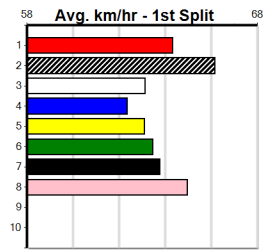

MR HUMMER LIMOS (2-3 WINS)

7

12:05PM

(VIC time)

Distance: 350m, Race Type: Tier 3 - Restricted Win, Total Prizemoney: $1,530
1st: $1,000, 2nd: $320, 3rd: $160, 4th: $50

Watchdog Tips:

Bet:

Form Box	Wgt	Dist	Track	Date	Time	BON	Margin	1st/2nd (Time)	PIR	Checked	Comment	WR	Split 1	S/P	Grade

NADIA'S CHARM [6]

BEED Bitch **May-23** Sire: **FERAL FRANKY** Dam: **SHE'S A CHARM** Trainer: **Arend Gringhuis (Ripplebrook) ENG WGL 2025-03-13**

Owner(s): **A Gringhuis**
Winning Distances: < 300m (0) 300 - 399m (0) 400 - 499m (1) 500 - 599m (1) 600 - 699m (0) > 700m (0)
Winning Weights: **29.5(1) 29.7(1)**

7th (7)	29.7	400	WGL	R2	14-Jan-25	24.58	22.54	25.00 ENDEAVOUR (22.88)	M/77				9.16	$10.60	M
1st (1)	29.5	400	WGL	R2	23-Jan-25	23.00	22.46	4.00L HOOKED ON YUBARI (23.28)	M/11				8.45	$2.00	T3-M
5th (7)	29.7	400	WGL	R9	31-Jan-25	23.14	22.29	11.00 ASTON RAYNER (22.40)	S/45				8.52	$40.30	X67
5th (5)	29.5	435	SLE	R4	05-Feb-25	25.71	24.64	11.00 MARJORIE MAUDE (24.97)	M/533				5.45	$5.60	T3-7
4th (5)	29.7	400	WGL	R11	13-Feb-25	23.38	22.79	7.00L HOOKED ON JING/STARSHIP	M/67				8.55	$3.80	T3-7
1st (6)	29.7	510	SLE	R8	19-Feb-25	29.65	29.65	1.00L LAKEVIEW APRIL (29.71)	S/211				9.43	$3.80	X67
6th (3)	29.8	350	HVL	R7	25-Feb-25	19.89	19.21	4.75L BIG STACKS (19.57)	M/6				6.72	$38.90	6G
6th (7)	29.2	350	HVL	R7	07-Mar-25	20.16	19.24	7.00L REDGUM WARS (19.69)	M/5				6.72	$37.70	T3-6

Last 3 wins NOT included above

Bx	1st	2nd	3rd	4th	5th	6th	7th	8th
1	1							
2								
3			1			1		
4								
5				1	1			
6	1							
7					2	1	1	
8								

Prize Best Starts	$2460.00
Trk/Dts	19.89(3)-25/2/25
APM	10-2-0-1 2-0-0-0 2156

LISSY LOULOU [6]

BD Bitch **Jun-22** Sire: **SUPERIOR PANAMA** Dam: **ORIENTAL AMBER** Trainer: **Arron Roche (Kyabram South)**

Owner(s): **P Denman**
Winning Distances: < 300m (0) 300 - 399m (2) 400 - 499m (0) 500 - 599m (0) 600 - 699m (0) > 700m (0)
Winning Weights: **28.0(1) 29.3(1)**

3rd (2)	28.9	390	SHP	R2	12-Dec-24	22.58	21.78	2.75L GOLD HARADA (22.39)	M/23				8.55	$5.30	7
2nd (6)	28.9	390	SHP	R4	02-Jan-25	22.71	22.20	0.75L BONE SHAKER (22.67)	M/11				8.56	$17.20	T3-7
3rd (3)	28.3	390	SHP	R9	09-Jan-25	22.65	22.20	1.75L SUGAR SHINE (22.53)	M/41				8.70	$7.50	7
7th (7)	27.8	390	SHP	R10	06-Feb-25	23.02	22.15	7.00L SMALL MERCIES (22.55)	M/37				8.58	$5.10	T3-7
1st (2)	28.0	390	SHP	R10	20-Feb-25	22.29	22.21	2.25L SANDY CHEEK (22.45)	Q/21				8.43	$4.60	T3-7
7th (1)	27.8	350	HVL	R7	25-Feb-25	19.93	19.21	5.50L BIG STACKS (19.57)	Q/2				6.64	$8.80	6G
3rd (2)	27.7	450	SHP	R5	03-Mar-25	25.89	24.87	9.00L HAVE A CRACK (25.29)	Q/122				6.70	$25.10	X67
5th (1)	28.1	450	SHP	R9	10-Mar-25	25.96	24.76	7.50L MR. PERSUADER (25.45)	M/222				6.69	$30.50	X67

Last 3 wins NOT included above

1st (4)	29.3	390	SHP	R1	07-Nov-24	22.42	22.26	3.25L NO WORDS (22.64)	Q/11				8.48	$5.40	T3-M

Bx	1st	2nd	3rd	4th	5th	6th	7th	8th
1					1		1	
2	1		2					
3			1					
4	1							
5			1	1				
6		2	2					
7							2	
8		1						

Prize Best Starts	$5720.00
Trk/Dts	19.67(8)-29/9/24
APM	16-2-3-6 3-0-1-1 3252