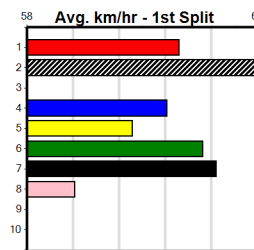

CENTRAL SCAFFOLDS

Distance: 300m, Race Type: Tier 3 - Grade 7, Total Prizemoney: $1,530
1st: $1,000, 2nd: $320, 3rd: $160, 4th: $50

Watchdog Tips:

Bet:

Table with columns: Form Box, Wgt, Dist, Track, Date, Time, BON, Margin, 1st/2nd (Time), PIR, Checked, Comment, WR, Split 1, S/P, Grade

MT. VIEW RAW [7]
RF Bitch Nov-22 Sire: RAW ABILITY Dam: AH SUGAR SUGAR
Owner(s): T Whitford
Trainer: Trevor Whitford (Willow Grove)
Winning Distances: < 300m (0) 300 - 399m (1) 400 - 499m (0) 500 - 599m (0) 600 - 699m (0) > 700m (0)
Winning Weights: 25.8(1)
Race results table with columns: Rank, Weight, Dog, Sex, Date, Time, Margin, Sire, Dam, PIR, Checked, Comment, WR, Split 1, S/P, Grade, Prize

Box History table for MT. VIEW RAW [7] showing wins/starts for various boxes and prize details.

STURGIS [7]
BD Dog Mar-22 Sire: FERAL FRANKY Dam: MANNERS MATTER
Owner(s): D Winter
Trainer: Debra Winter (Drouin)
Winning Distances: < 300m (0) 300 - 399m (1) 400 - 499m (0) 500 - 599m (0) 600 - 699m (0) > 700m (0)
Winning Weights: 31.3(1)
Race results table with columns: Rank, Weight, Dog, Sex, Date, Time, Margin, Sire, Dam, PIR, Checked, Comment, WR, Split 1, S/P, Grade, Prize

Box History table for STURGIS [7] showing wins/starts for various boxes and prize details.

SPARK LIGHTNING (NSW)[7]
BD Dog Jan-23 Sire: FERAL FRANKY Dam: PRINCESS SPARKLE
Owner(s): K Norton
Trainer: Kylie Norton (Craigieburn)
Winning Distances: < 300m (0) 300 - 399m (1) 400 - 499m (0) 500 - 599m (0) 600 - 699m (0) > 700m (0)
Winning Weights: 29.6(1)
Race results table with columns: Rank, Weight, Dog, Sex, Date, Time, Margin, Sire, Dam, PIR, Checked, Comment, WR, Split 1, S/P, Grade, Prize

Box History table for SPARK LIGHTNING (NSW)[7] showing wins/starts for various boxes and prize details.

EWING [7]
F Dog Feb-22 Sire: FERNANDO BALE Dam: COSMIC SPARKLE
Owner(s): S Hetherton
Trainer: Steven Hetherton (Kilmore)
Winning Distances: < 300m (1) 300 - 399m (0) 400 - 499m (0) 500 - 599m (0) 600 - 699m (0) > 700m (0)
Winning Weights: 28.6(1)
Race results table with columns: Rank, Weight, Dog, Sex, Date, Time, Margin, Sire, Dam, PIR, Checked, Comment, WR, Split 1, S/P, Grade, Prize

Box History table for EWING [7] showing wins/starts for various boxes and prize details.

HANNA'S AVATAR [7]
BK Bitch Mar-23 Sire: MY REDEEMER Dam: AVATAR MINTY
Owner(s): G Geisler
Trainer: Trevor Whitford (Willow Grove)
Winning Distances: < 300m (0) 300 - 399m (1) 400 - 499m (0) 500 - 599m (0) 600 - 699m (0) > 700m (0)
Winning Weights: 27.4(1)
Race results table with columns: Rank, Weight, Dog, Sex, Date, Time, Margin, Sire, Dam, PIR, Checked, Comment, WR, Split 1, S/P, Grade, Prize

Box History table for HANNA'S AVATAR [7] showing wins/starts for various boxes and prize details.