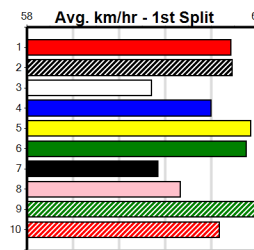

RSN GREY AREAS - WEDNESDAY & FRIDAY

Distance: 300m, Race Type: Grade 5 T3, Total Prizemoney: $1,530
1st: $1,000, 2nd: $320, 3rd: $160, 4th: $50

Watchdog Tips: [ ] [ ] [ ] [ ] Bet: [ ]

NEW ARRANGEMENT [5]
BKW Dog Dec-20 Sire: HOOKED ON SCOTCH Dam: VITALISER
Owner(s): G Walker
Trainer: Grant Walker (Warragul)
Winning Distances: < 300m (0) 300 - 399m (8) 400 - 499m (0) 500 - 599m (0) 600 - 699m (0) > 700m (0)
Winning Weights: 29.8(1) 30.0(2) 30.1(1) 30.2(2) 30.3(1) 30.5(1)
Box History table and Prize Best Starts Trk/Dts APM

CATHY'S DREAM [5]
BK Dog Jan-22 Sire: HOUDINI BOY Dam: HELEN'S TEDDY
Owner(s): NERAH (SYN), L Marsh, J Marsh
Trainer: Donna Furey (Pearcedale)
Winning Distances: < 300m (0) 300 - 399m (4) 400 - 499m (0) 500 - 599m (0) 600 - 699m (0) > 700m (0)
Winning Weights: 29.7(1) 29.8(1) 30.0(1) 30.5(1)
Box History table and Prize Best Starts Trk/Dts APM

SONS OF TOM [5]
BK Dog Jun-21 Sire: ASTON KIMETTO Dam: CHOCHLIK
Owner(s): A Gourlay
Trainer: Thomas Currie (Drouin)
Winning Distances: < 300m (0) 300 - 399m (3) 400 - 499m (3) 500 - 599m (0) 600 - 699m (0) > 700m (0)
Winning Weights: 35.7(1) 35.8(1) 36.0(2) 36.2(2)
Box History table and Prize Best Starts Trk/Dts APM

MY GIRL RISSA [5]
BK Bitch Nov-20 Sire: MEPUNGA BLAZER Dam: NAYLA SWIFT
Owner(s): B Galea
Trainer: Billy Galea (Rockbank)
Winning Distances: < 300m (0) 300 - 399m (10) 400 - 499m (2) 500 - 599m (0) 600 - 699m (0) > 700m (0)
Winning Weights: 28.7(1) 28.9(2) 29.0(1) 29.1(2) 29.2(2) 29.3(2) 29.4(2)
Box History table and Prize Best Starts Trk/Dts APM

CHANGE [5]
BK Bitch Oct-20 Sire: ZAMBORA BROCKIE Dam: SEGOVIA
Owner(s): E Wood
Trainer: Elaine Wood (Nambrok)
Winning Distances: < 300m (0) 300 - 399m (3) 400 - 499m (2) 500 - 599m (0) 600 - 699m (0) > 700m (0)
Winning Weights: 30.7(2) 31.4(1) 31.6(1) 31.9(1)
Box History table and Prize Best Starts Trk/Dts APM