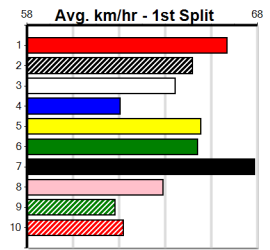

DOWNLOAD THE WATCHDOG APP

Distance: 300m, Race Type: Grade 5 T3, Total Prizemoney: $1,530
1st: $1,000, 2nd: $320, 3rd: $160, 4th: $50

4

11:14AM

(VIC time)

Watchdog Tips:

Bet:

Form Box	Wgt	Dist	Track	Date	Time	BON	Margin	1st/2nd (Time)	PIR	Checked	Comment	WR	Split 1	S/P	Grade

ELLIOTT NESS [5]

BKW Dog May-19 Sire: FERNANDO BALE Dam: UP HILL JILL
Owner(s): G Johnson
Trainer: Garry Johnson (Chum Creek)
Winning Distances: < 300m (0) 300 - 399m (10) 400 - 499m (8) 500 - 599m (0) 600 - 699m (0) > 700m (0)
Winning Weights: 27.9(1) 28.2(1) 28.8(1) 28.9(2) 29.0(2) 29.1(1) 29.2(2) 29.4(5) 29.5(1) 29.8(1) 30.4(1)

3rd (1)	30.8	300	HVL	R12	10-Jan-25	17.26	16.80	6.00L DINOSAUR DEANO (16.85)	M/5	.	.	.	4.01	$47.70	T3-5
8th (7)	30.7	300	HVL	R11	13-Jan-25	17.25	16.95	4.50L MAKE IT THUNDER (16.95)	M/6	.	.	.	4.04	$52.80	5
7th (3)	30.1	350	HVL	R4	19-Jan-25	19.88	19.09	5.00L IN THEIR HONOUR (19.55)	.	.	.	.	6.72	$39.80	VET
2nd (6)	30.3	300	HVL	R4	29-Jan-25	17.15	17.09	1.00L BURN THE WITCH (17.09)	M/1	.	.	.	3.96	$10.50	5
6th (8)	30.3	390	SHP	R13	06-Feb-25	22.93	22.15	11.00 SASSY SPICE (22.21)	M/33	.	.	.	8.86	$9.00	T3-5
2nd (1)	30.3	300	HVL	R12	12-Feb-25	16.98	16.75	3.5L OLYMPIC HISTORY (16.75)	M/2	.	.	.	3.93	$3.70	5
2nd (1)	30.3	300	HVL	R3	21-Feb-25	17.32	16.55	1.25L FOXY FAUN (17.25)	Q/4	.	SW	.	4.06	$4.60	T3-5
6th (3)	30.2	300	HVL	R11	28-Feb-25	17.53	16.70	6.00L WHISPER PIE (17.12)	M/2	.	.	.	3.96	$25.60	T3-5

Last 3 wins NOT included above

1st (7)	29.4	390	SHP	R11	05-Feb-24	22.39	21.91	1.00L RAPH CITY (22.45)	M/21	.	.	.	8.37	$12.70	VET
1st (4)	28.2	450	SHP	R6	25-Apr-24	25.66	25.30	2.25L LUCKY ONE (25.80)	M/111	.	.	.	6.65	$16.70	5
1st (6)	29.4	300	HVL	R11	20-Nov-24	17.01	17.01	0.50L INTER TERRA (17.03)	Q/1	.	.	.	3.90	$2.80	5

Box History

Bx	1st	2nd	3rd	4th	5th	6th	7th	8th
1	4	7	6	3	3	4	1	
2	1	4	4	5	2	1		1
3	3	2	2	4	2	6	5	3
4	2	5	4	6	3	1	3	
5	3	3	3	2	2	2	3	3
6	2	2	3	2	5	7	8	2
7	3	4	2	1	4	3	1	2
8		2	4	7	2	6	3	2

Prize Best Starts Trk/Dts APM: $51698.00, 16.69(5)-28/1/22, 195-18-29-28, 59-5-8-10, 2978