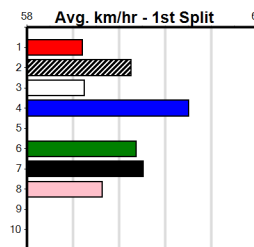

GREYHOUND ADOPTION PROGRAM

2
10:32AM

Distance: 350m, Race Type: Tier 3 - Maiden, Total Prizemoney: $1,530
1st: $1,000, 2nd: $320, 3rd: $160, 4th: $50

(VIC time)

Watchdog Tips: ☐ ☐ ☐ ☐ ☐ **Bet:** ☐

Form Box	Wgt	Dist	Track	Date	Time	BON	Margin	1st/2nd (Time)	PIR	Checked	Comment	WR	Split 1	S/P	Grade

1

NORA'S NOVA [M]
F Bitch Sep-22 Sire: FERAL FRANKY Dam: LADY PANDORA
Owner(s): P Cusack Trainer: Paul Cusack (Mount Cottrell)
Winning Distances: < 300m (0) 300 - 399m (0) 400 - 499m (0) 500 - 599m (0) 600 - 699m (0) > 700m (0)
Winning Weights:

8th (4)	26.3	450	BAL	R1	11-Dec-24	26.48	24.92	19.00 SHIMA STAN (25.19)	S/768				6.94	$21.30	M
5th (1)	24.8	305	MTG	R2	23-Jan-25	18.53	18.00	7.50L RALPH THE RAT (18.00)					6.18	$3.60	M
4th (6)	24.8	400	MTG	R1	30-Jan-25	23.90	23.12	4.50L COMPTON FRANKY (23.58)	0				11.46	$12.00	M
2nd (4)	25.1	500	BEN	R1	05-Feb-25	29.10	28.47	6.50L LAMP POST (28.65)	S/333				6.99	$20.70	M
2nd (8)	25.2	400	MTG	R1	13-Feb-25	23.83	22.82	4.25L CHEESY EASY (23.52)					11.37	$5.50	M
5th (7)	24.9	425	BEN	R1	21-Feb-25	25.04	24.24	11.00 BOGAN BEND (24.28)	S/665				6.93	$9.20	M
4th (8)	25.0	400	MTG	R1	27-Feb-25	23.85	22.95	7.50L COMPTON TIG (23.33)	444	444			11.37	$2.80	M

Last 3 wins NOT included above

Bx	1st	2nd	3rd	4th	5th	6th	7th	8th
1					1			
2								
3								
4		1						1
5								
6				1				
7					1			
8	1		1					

Prize Best	$780.00
Starts	FSH
Trk/Dts	7-0-2-0
APM	0-0-0-0
	684

2

BLUE ARROW [M]
BE Dog Oct-22 Sire: TOMMY SHELBY Dam: LIZZIE'S ENTITY
Owner(s): D Knight Trainer: Donna Knight (Talbot)
Winning Distances: < 300m (0) 300 - 399m (0) 400 - 499m (0) 500 - 599m (0) 600 - 699m (0) > 700m (0)
Winning Weights:

7th (8)	31.5	450	BAL	R1	05-Feb-25	26.57	25.25	15.00 ZAMBORA BLISS (25.57)	M/777				6.94	$35.00	M
3rd (1)	31.2	410	HOR	R1	25-Feb-25	24.07	22.99	1.5L MORAIN ELLA (23.98)	M/11				10.69	$3.80	M
4th (8)	30.9	390	BAL	R3	04-Mar-25	23.28	21.92	14.00 GRUMPY GERRIE (22.36)	S/76				8.99	$11.00	M
6th (3)	30.6	410	HOR	R1	07-Mar-25	24.17	22.88	17.00 PAT CARD (23.04)	M/56				10.91	$69.60	RW

Last 3 wins NOT included above

Bx	1st	2nd	3rd	4th	5th	6th	7th	8th
1			1					
2								
3						1		
4								
5								
6								
7								
8				1			1	

Prize Best	$335.00
Starts	FSH
Trk/Dts	4-0-0-1
APM	0-0-0-0
	335

3

GO ROCKY GO [M]
BK Dog Feb-23 Sire: ASTON RUPEE Dam: FLYRITE
Owner(s): V Mardirossian Trainer: Andrea Condon (Hampton Park)
Winning Distances: < 300m (0) 300 - 399m (0) 400 - 499m (0) 500 - 599m (0) 600 - 699m (0) > 700m (0)
Winning Weights:

4th (4)	35.6	515	SAP	R1	10-Feb-25	31.46	29.48	21.00 DOONGALLA DON (30.00)	M/5554				5.47	$26.80	M
8th (7)	35.8	515	SAP	R1	17-Feb-25	31.50	29.36	22.00 HANDSOME RATIO (30.03)	S/8688				5.40	$49.70	M
7th (8)	35.6	300	HVL	R1	28-Feb-25	17.63	16.70	7.50L HANNA'S AVATAR (17.11)	M/8				4.27	$21.30	T3-M

Last 3 wins NOT included above

Bx	1st	2nd	3rd	4th	5th	6th	7th	8th
1								
2								
3								
4				1				
5								
6								
7								1
8							1	

Prize Best	$75.00
Starts	FSTD
Trk/Dts	3-0-0-0
APM	0-0-0-0
	75