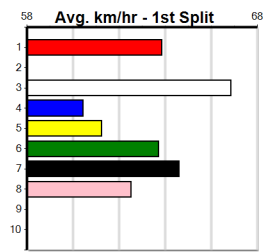

Watchdog Tips:

Bet:

Table with columns: Form Box, Wgt, Dist, Track, Date, Time, BON, Margin, 1st/2nd (Time), PIR, Checked, Comment, W/R, Split 1, S/P, Grade

DANCING DARCIE [6]
BK Bitch Dec-21 Sire: MY REDEEMER Dam: AVA'S DREAM
Owner(s): A Gringhuis
Trainer: Arend Gringhuis (Ripplebrook)
Winning Distances: < 300m (0) 300 - 399m (0) 400 - 499m (2) 500 - 599m (0) 600 - 699m (0) > 700m (0)
Winning Weights: 25.7(1) 25.9(1)
Box History table and Prize Best Starts table included.

WHISKEY SPLASH [6]
WBK Bitch Apr-21 Sire: WHISKEY RIOT Dam: LEKTRA MISS
Owner(s): J Belsham
Trainer: Julie Belsham (Longwarry)
Winning Distances: < 300m (0) 300 - 399m (2) 400 - 499m (0) 500 - 599m (0) 600 - 699m (0) > 700m (0)
Winning Weights: 24.1(1) 24.8(1)
Box History table and Prize Best Starts table included.

FULL OF FUN [6]
WBD Bitch Sep-21 Sire: FULLY LOADED Dam: IVEY'S AFFAIR
Owner(s): M Clay
Trainer: Marion Clay (Lang Lang)
Winning Distances: < 300m (0) 300 - 399m (2) 400 - 499m (0) 500 - 599m (0) 600 - 699m (0) > 700m (0)
Winning Weights: 25.7(1) 25.8(1)
Box History table and Prize Best Starts table included.

ZERO PREDATOR [6]
RBD Bitch Oct-22 Sire: FERNANDO BALE Dam: FABRIOLA ZERO
Owner(s): D Knight
Trainer: Donna Knight (Talbot)
Winning Distances: < 300m (0) 300 - 399m (0) 400 - 499m (2) 500 - 599m (0) 600 - 699m (0) > 700m (0)
Winning Weights: 24.6(1) 26.1(1)
Box History table and Prize Best Starts table included.

LISBURN [6]
BK Bitch Oct-22 Sire: TOMMY SHELBY Dam: LIZZIE'S ENTITY
Owner(s): D Knight
Trainer: Donna Knight (Talbot)
Winning Distances: < 300m (0) 300 - 399m (0) 400 - 499m (2) 500 - 599m (0) 600 - 699m (0) > 700m (0)
Winning Weights: 27.1(1) 27.5(1)
Box History table and Prize Best Starts table included.