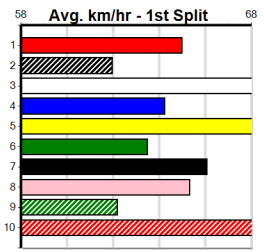

OUTER EAST FOOTBALL NETBALL COMP

8

Distance: 350m, Race Type: Grade 5 T3, Total Prizemoney: $1,530
1st: $1,000, 2nd: $320, 3rd: $160, 4th: $50

12:25PM

(VIC time)

Watchdog Tips:

Bet:

Form Box	Wgt	Dist	Track	Date	Time	BON	Margin	1st/2nd (Time)	PIR	Checked	Comment	WR	Split 1	S/P	Grade

FIRING CHIEF [5]

BK Dog Dec-21 Sire: COSMIC CHIEF Dam: MISS HEART
Owner(s): P Newell
Winning Distances: < 300m (0) 300 - 399m (7) 400 - 499m (2) 500 - 599m (0) 600 - 699m (0) > 700m (0)
Winning Weights: 32.7(1) 32.9(2) 33.0(1) 33.2(2) 33.5(2) 34.7(1)

2nd (4)	33.2	390	SHP	R12	11-Jan-25	22.49	22.09	6.00L ALFIE ABALONE (22.09)	S/53	.	.	.	8.71	$9.50	5
4th (7)	33.9	350	HVL	R5	19-Jan-25	19.64	19.09	2.25L ASTON ANGELO (19.48)	M/7	.	.	.	6.71	$26.20	5
5th (4)	33.5	390	SHP	R12	27-Jan-25	23.12	22.23	12.00 CRUSOE RICO (22.33)	S/75	.	.	.	9.02	$22.10	5
4th (5)	33.7	390	SHP	R4	06-Feb-25	22.72	22.15	8.50L TROPIC MAN (22.15)	M/64	.	.	.	8.85	$14.10	T3-5
5th (1)	34.0	390	SHP	R13	10-Feb-25	22.49	21.93	7.00L GLOBAL EXPRESS (22.04)	M/65	.	.	.	8.70	$9.20	5
5th (2)	33.6	390	SHP	R11	22-Feb-25	22.85	22.12	6.00L BROOMBRAE FRITZ (22.44)	M/78	.	.	.	8.96	$17.50	5
4th (8)	33.7	350	HVL	R8	28-Feb-25	19.63	19.33	4.50L CASH NOW (19.33)	M/6	.	.	.	6.71	$12.40	T3-5
1st (1)	34.7	350	HVL	R5	07-Mar-25	19.59	19.24	4.00L CHOJI AKIMICHI (19.86)	M/1	.	.	.	6.65	$4.00	T3-5

Last 3 wins NOT included above

1st (2)	33.0	390	BAL	R4	30-Sep-24	22.44	22.39	1.25L BURN THE WITCH (22.52)	M/42	.	.	.	8.65	$2.60	T3-5
1st (7)	33.5	350	HVL	R7	27-Nov-24	19.67	19.61	0.25L ROLLING COAL (19.68)	S/5	.	.	.	6.73	$2.80	5
1st (1)	33.2	390	SHP	R12	19-Dec-24	22.26	22.10	3.25L SCARLETT'S GEM (22.49)	M/11	.	SW	.	8.50	$2.90	5

Trainer: Patrick Newell (Wallan)

Box History

Bx	1st	2nd	3rd	4th	5th	6th	7th	8th
1	3	3	4		2			
2	1			1	1		1	
3					3			1
4	2	1	2	2	2			1
5		1	1	3		1		
6	1					3	1	
7	1	1	3	6		2	1	1
8	1		1	2	1	2		1

Prize Best $13410.00
Starts 19.59(7)-2/12/24
Trk/Dts 64-9-6-10
APM 20-3-2-4 4352