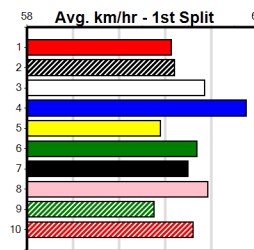

CITY VIEW BISTRO

Distance: 525m, Race Type: Grade 5, Total Prizemoney: $8,785
1st: $5,900, 2nd: $1,820, 3rd: $915, 4th: $150

HONEY ZEN (4) can land on the arm here and prove hard to catch. COOPER'S LEGACY (2) in racing with confidence and will be strong in the run home. BIG YETI (5) will be better for last weeks solid placing here.

Watchdog Tips: 4 2 5 6 Bet: Win 4

CAILAH'S PISTOL [5] Meets some fast types here, place best. $18.00
BK Dog Jun-21 Sire: ASTON DEE BEE Dam: ACOUSTIC LEE
Owner(s): B Brady
Trainer: Brendan Brady (Paradise Beach)

COOPER'S LEGACY (SA)[5] Racing with confidence, strong type, danger. $7.50
BK Dog Feb-23 Sire: BARCIA BALE Dam: LILY PAD
Owner(s): A Lapinskas
Trainer: Lisa Delbridge (Balliang)

DEDALUS DIGGLE [5] Underrated type, quite versatile, can surprise. $21.00
BD Dog Feb-21 Sire: FERNANDO BALE Dam: POLIJUICE POTION
Owner(s): BAG OF LOLLYS (SYN), L Cockerell, I Cockerell, M Dopper
Trainer: Ian Cockerell (Buckley)

HONEY ZEN [5] Can land on the arm here, value selection. $8.00
BK Bitch Nov-22 Sire: BARCIA BALE Dam: INDY HONEY
Owner(s): DAILLY GREYHOUND FARMS (SYN), G Dailly, T Dailly
Trainer: Thomas Dailly (Anakie)

BIG YETI [5] Better for last weeks solid placing here, threat $5.50
BD Dog Apr-22 Sire: TOMMY SHELBY Dam: FRANK'S GIRL
Owner(s): Thank frank (SYN), P Mcdowall, G Skene, B Skene, B Hoy
Trainer: Matthew Lanigan (Rowsley)

1

2

3

4

5