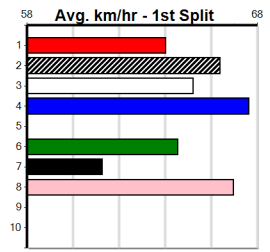

Distance: 600m, Race Type: Grade 5, Total Prizemoney: $10,095
1st: $6,800, 2nd: $2,095, 3rd: $1,050, 4th: $150

Plenty of early speed in this race could see the swooper of the field ZIPPING CARDI (7) flashing home late and she looks a lock for top 3 SRM bets. CABAO LAPIS (1) has had a few runs now this preparation and should be primed 3rd up this distance

Watchdog Tips: 7 1 2 4 Bet: Win 7

CABAO LAPIS [5] Primed 3rd up this distance range, danger $4.40
Owner(s): DAILLY GREYHOUND FARMS (SYN), G Dailly, T Dailly
Trainer: Thomas Dailly (Anakie)
Box History table and race details.

URANA JASMINE [5] Likely leader, will get tired, still a threat. $8.00
Owner(s): S Xerri
Trainer: Andrew Xerri (Merrimu)
Box History table and race details.

DUPLICITOUS [5] Front runner, can challenge for the lead, respect. $10.00
Owner(s): G Farrugia
Trainer: Jeffrey Britton (Anakie)
Box History table and race details.

CANYA VIVI (NSW)[5] Mixing distances and form, has talent, place. $7.00
Owner(s): G Lanigan
Trainer: Matthew Lanigan (Rowsley)
ENG SAN 2025-03-13
Box History table and race details.

*** VACANT BOX ***
Owner(s):
Trainer:
Box History