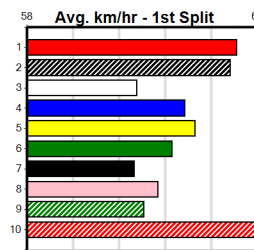

SPORTSBET SET A DEPOSIT LIMIT

Distance: 525m, Race Type: Grade 5, Total Prizemoney: $8,785
1st: $5,900, 2nd: $1,820, 3rd: $915, 4th: $150

TICK RETURNS (1) can land on the arm here and is getting stronger with every run. PAW TIKA (2) is another speedy type and she should be on the speed from the outset. CRUSING JAMIE (4) was a fast 29.90 winner here 2 starts back.

Watchdog Tips: 1 2 4 5 **Bet:** Box Trifecta 1,2,4,5 ($10 for 41.67%)

Form Box	Wgt	Dist	Track	Date	Time	BON	Margin	1st/2nd (Time)	PIR	Checked	Comment	WR	Split 1	S/P	Grade
1															
TICK RETURNS (NSW)[5] $4.40															
RF Bitch Jan-23 Sire: ASTON RUPEE Dam: TICK WARRIOR Trainer: Emma Scott (Tatura)															
Owner(s): C Billingsley															
Winning Distances: < 300m (0) 300 - 399m (8) 400 - 499m (2) 500 - 599m (0) 600 - 699m (0) > 700m (0)															
Winning Weights: 24.2(1) 24.3(1) 24.6(1) 24.9(1) 25.1(1) 25.2(1) 25.3(1) 25.4(1) 25.5(1) 26.0(1)															
4th (4)	26.1	390	SHP	R8	27-Jan-25	22.75	22.23	7.50L EXPLEND (22.23)	M/44				8.74	$14.70	X45
5th (7)	25.7	450	SHP	R7	01-Feb-25	25.85	25.50	5.50L PRETTY CAPRI (25.50)	Q/235				6.75	$3.20	X45
4th (7)	25.6	450	SHP	R8	06-Feb-25	25.93	25.63	4.25L GUNAI LILLY (25.63)	Q/654				6.66	$4.10	T3-5
7th (2)	25.4	390	SHP	R9	10-Feb-25	22.34	21.93	6.00L ZENI BALE (21.93)	M/75				8.59	$24.10	X34
1st (8)	25.1	450	SHP	R5	22-Feb-25	25.58	25.49	1.00L ASTRONOMICA (25.63)	Q/111				6.75	$1.40	5
3rd (1)	25.0	525	MEP	R6	26-Feb-25	30.35	29.89	6.50L CRUSING JAMIE (29.90)	Q/1133				5.07	$3.20	5
3rd (4)	24.8	515	SAP	R5	03-Mar-25	30.00	29.40	6.50L JILL'S JULIETTE (29.57)	Q/1133				5.02	$6.80	5
2nd (6)	25.2	525	MEA	R12	08-Mar-25	30.18	29.59	2.00L DYNAMITE DOUG (30.06)	M/1122				5.02	$13.70	5
Last 3 wins NOT included above															
1st (2)	25.2	320	WAG	R2	27-Sep-24	18.18	18.16	1.75L PEPPA'S DAUGHTER (18.30)						$2.40	X34
1st (2)	25.3	390	SHP	R11	30-Sep-24	22.35	22.08	1.25L GUNAI LILLY (22.42)	Q/11				8.37	$6.80	5
1st (8)	26.0	400	WAG	R3	08-Nov-24	22.86	22.79	4.00L LET'S GO GEORGI (23.14)						$2.80	5H

Box History								
Bx	1st	2nd	3rd	4th	5th	6th	7th	8th
1	1	1	1					
2	3	2	1	1				1
3	1							
4			2	1	1			
5	2				1			1
6	1	2	1	1				1
7		1	1	1	1			
8	2				2			
Prize	$20965.00							
Best	30.18(6)-8/3/25							
Starts	34-10-6-6							
Trk/Dts	2-0-1-1							
APM	8637