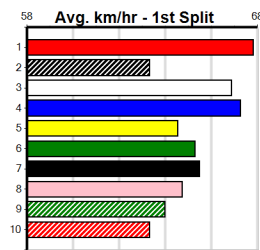

Watchdog Tips: 3 1 7 8 Bet: Box Quinella 1,3,7 (\$10 for 333.33%)

Race card for FLEETWOOD EROS [5]. Can set the early tempo, big danger. \$6.50. Includes owner, sire, dam, winning distances, and a detailed box history table.