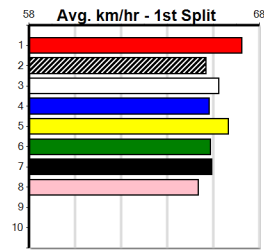

Watchdog Tips: 1 8 3 2 Bet: Box Trifecta 1,2,3,8 (\$10 for 41.67%)

WYONG DALLAS [4] Toughest test, should lead, the one to catch \$2.80
WBD Dog May-23 Sire: FERNANDO BALE Dam: GYPSY WYONG
Owner(s): G Dailly
Winning Distances: < 300m (0) 300 - 399m (0) 400 - 499m (2) 500 - 599m (3) 600 - 699m (0) > 700m (0)
Trainer: Thomas Dailly (Anakie)