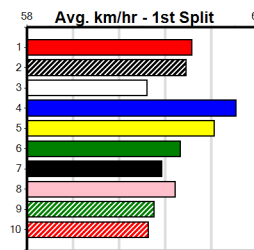

TOTAL CONTAINER SOLUTIONS

Distance: 525m, Race Type: Grade 5, Total Prizemoney: $8,785
1st: $5,900, 2nd: $1,820, 3rd: $915, 4th: $150

MAV REIKO (7) is drawn to get room early and his past 2 wins have caught the eye. DOONGALLA DON (1) looks every chance to lead and is a dog on the rise. UNREAL MISS (4) knows this circuit well and can settle on the speed.

Watchdog Tips: 7 1 4 8 **Bet:** Win 7

Form Box	Wgt	Dist	Track	Date	Time	BON	Margin	1st/2nd (Time)	PIR	Checked	Comment	WR	Split 1	S/P	Grade	
1	DOONGALLA DON [5] $2.50															
	BK Dog Jun-23 Sire: HOOKED ON SCOTCH Dam: JOE'S DOLLY															
	Owner(s): P Onley Trainer: Correy Grenfell (Anakie)															
	Winning Distances: < 300m (0) 300 - 399m (0) 400 - 499m (0) 500 - 599m (3) 600 - 699m (0) > 700m (0)															
	Winning Weights: 34.0(2) 35.0(1)															
	6th (5)	35.0	525	MEP	R4	05-Feb-25	31.30	29.93	12.00	ETHANOL SECRET (30.51)	M/4657			5.27	$34.20	MH
	1st (6)	35.0	515	SAP	R1	10-Feb-25	30.00	29.48	7.50L	TAKE WHATEVER (30.49)	M/2111	SW		5.30	$1.60	M
	4th (8)	34.5	515	SAP	R2	17-Feb-25	30.18	29.36	7.50L	LAMP POST (29.66)	M/4554			5.27	$6.20	7
	4th (4)	34.5	525	MEA	R1	22-Feb-25	30.35	29.61	3.75L	PHOENIX AMELIA (30.10)	Q/1144			5.12	$12.30	X67
	1st (1)	34.0	515	SAN	R1	27-Feb-25	29.49	29.13	7.50L	PAW BARTON (30.01)	Q/1111	SW		5.13	$2.30	X67
1st (3)	34.0	515	SAN	R1	06-Mar-25	29.69	29.19	0.75L	PAW BARTON (29.72)	Q/1111			5.12	$2.50	X67	
4th (8)	33.9	515	SAP	R5	10-Mar-25	29.90	29.11	3.75L	SMOKIN' BILLY (29.65)	M/5554			5.29	$10.10	RWH	
Last 3 wins NOT included above																
<table border="1" style="width: 100%; border-collapse: collapse;"> <thead> <tr> <th>Bx</th> <th>1st</th> <th>2nd</th> <th>3rd</th> <th>4th</th> <th>5th</th> <th>6th</th> <th>7th</th> <th>8th</th> </tr> </thead> <tbody> <tr><td>1</td><td>1</td><td></td><td></td><td></td><td></td><td></td><td></td><td></td></tr> <tr><td>2</td><td></td><td></td><td></td><td></td><td></td><td></td><td></td><td></td></tr> <tr><td>3</td><td>1</td><td></td><td></td><td></td><td></td><td></td><td></td><td></td></tr> <tr><td>4</td><td></td><td></td><td></td><td>1</td><td></td><td></td><td></td><td></td></tr> <tr><td>5</td><td></td><td></td><td></td><td></td><td></td><td>1</td><td></td><td></td></tr> <tr><td>6</td><td>1</td><td></td><td></td><td></td><td></td><td></td><td></td><td></td></tr> <tr><td>7</td><td></td><td></td><td></td><td></td><td></td><td></td><td></td><td></td></tr> <tr><td>8</td><td></td><td></td><td></td><td>2</td><td></td><td></td><td></td><td></td></tr> </tbody> </table>																
<table border="1" style="width: 100%; border-collapse: collapse;"> <thead> <tr> <th>Prize</th> <th>Best</th> <th>Starts</th> <th>Trk/Dts</th> <th>APM</th> </tr> </thead> <tbody> <tr> <td></td> <td>$15000.00</td> <td>30.35(4)-22/2/25</td> <td>7-3-0-0</td> <td>2-0-0-0</td> </tr> <tr> <td></td> <td></td> <td></td> <td></td> <td>14000</td> </tr> </tbody> </table>																

2	PAW RIVAL (NSW)[5] $8.50															
	BD Dog Jan-23 Sire: BERNARDO Dam: FAITHY BALE															
	Owner(s): B Wheeler Trainer: Samantha Grenfell (Anakie)															
	Winning Distances: < 300m (0) 300 - 399m (0) 400 - 499m (4) 500 - 599m (0) 600 - 699m (0) > 700m (0)															
	Winning Weights: 32.1(1) 32.3(2) 33.0(1)															
	8th (7)	31.2	450	BAL	R8	29-Jan-25	25.82	25.08	11.00	SHORT STRAW TREV (25.08)	M/787			6.64	$56.20	GL
	2nd (6)	31.5	460	GEL	R5	07-Feb-25	26.18	25.68	1.25L	MILTON CRANBERRY (26.10)	M/222			6.69	$3.00	RWH
	3rd (5)	31.4	410	HOR	R10	11-Feb-25	23.30	22.82	4.75L	PAW SAKAKIBURA (22.97)	M/44			10.42	$7.40	SH
	3rd (3)	31.4	460	GEL	R5	14-Feb-25	26.12	25.71	1.75L	PAW TORONTO (26.00)	M/454			6.75	$8.50	RWF
	5th (4)	31.2	485	HOR	R8	18-Feb-25	27.55	27.05	2.25L	PAW SAKAKIBURA (27.39)	M/265			6.59	$18.70	SF
7th (3)	30.9	515	SAN	R5	27-Feb-25	30.24	29.13	13.00	VAN WYCK (29.36)	M/7777			5.25	$27.60	5	
6th (7)	31.2	450	BAL	R6	04-Mar-25	26.46	24.92	17.00	CANYA JIVE (25.31)	M/766			6.70	$8.50	X45	
3rd (4)	30.8	515	SAP	R7	10-Mar-25	29.73	29.11	7.50L	ASTON RAYNER (29.22)	M/2223			5.08	$16.60	RWH	
Last 3 wins NOT included above																
<table border="1" style="width: 100%; border-collapse: collapse;"> <thead> <tr> <th>Prize</th> <th>Best</th> <th>Starts</th> <th>Trk/Dts</th> <th>APM</th> </tr> </thead> <tbody> <tr> <td></td> <td>$8915.00</td> <td>30.70(7)-18/1/25</td> <td>23-4-4-4</td> <td>2-0-1-0</td> </tr> <tr> <td></td> <td></td> <td></td> <td></td> <td>5691</td> </tr> </tbody> </table>