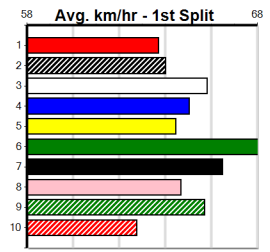

SPORTSBET FINAL (1-4 WINS)

Distance: 450m, Race Type: Restricted Win Final, Total Prizemoney: $3,360
1st: $2,250, 2nd: $690, 3rd: $345, 4th: $75

MEPUNGA FLYER (4) was an electrifying 24.95 winner here last week and he appears to be the real deal. PROCLIVITY (7) was far from disgraced here last week and he should be in the mix again. BANDIT DARYL (2) can charge to the line

Watchdog Tips: 4 7 2 8 Bet: Box Quinella 2,4,7 ($10 for 333.33%)

WINNING STEPS [4] Shows promise, hit or miss early, place best $4.60
BK Dog May-23 Sire: BARCIA BALE Dam: SUNTORY ROSE
Owner(s): CHAMPAGNE PTN (SYN), S Smith, A Langton
Trainer: Angela Langton (Anakie)

BANDIT DARYL (NSW)[4] Can unwind a powerful finish, looks a threat $10.00
DKBD Dog Feb-22 Sire: FERNANDO BALE Dam: JUST TERMS
Owner(s): M Psaltis
Trainer: Mark Delbridge (Balliang)

PAW VERITY (NSW)[5] Every chance here last week, needs to lead, no $16.00
WBK Bitch Mar-23 Sire: TIGGERLONG TONK Dam: DYNA ZESTY
Owner(s): B Wheeler
Trainer: Daniel Gibbons (Avalon)

MEPUNGA FLYER [4] Broke the clock last week, star on the rise, yes $1.90
WRF Dog Aug-23 Sire: HOOKED ON SCOTCH Dam: MEPUNGA ISLA
Owner(s): B Smith
Trainer: Jeffrey Britton (Anakie)

LITTLE DARL [5] Front runner, too much pace in this event $21.00
BK Bitch Sep-22 Sire: ASTON RUPEE Dam: STAR OF JASMINE
Owner(s): MALLEE RACING (SYN), S Jardine, N Monaghan
Trainer: Donna Robertson (Bald Hills)