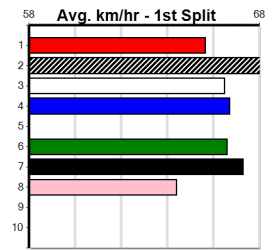

PADDY WANTS PATS

Distance: 390m, Race Type: Mixed 3/4, Total Prizemoney: $3,360
1st: $2,250, 2nd: $690, 3rd: $345, 4th: $75

LIGHTNING RANGE (8) has been dominant in his past two and he should get plenty of room early on. TOMMY TEQUILA (3) owns a scorching 21.87 PB here and he can hit the ground running. MASSETER (2) is showing loads of potential.

Watchdog Tips: 8 3 2 1 Bet: Win 8

1 NINETEEN CRIMES [4] Great record here, has the good draw, respect $10.00
Owner(s): D Carr
Winning Distances: < 300m (0) 300 - 399m (6) 400 - 499m (7) 500 - 599m (0) 600 - 699m (0) > 700m (0)
Winning Weights: 32.9(1) 33.1(1) 33.3(3) 33.5(2) 33.6(1) 33.7(2) 33.8(1) 33.9(1) 34.0(1)

2 MASSETER [4] Shows promise, good early burn, can threaten $7.50
Owner(s): TABB FAMILY (SYN), M Tabb, S Tabb, K Tabb
Winning Distances: < 300m (0) 300 - 399m (5) 400 - 499m (0) 500 - 599m (0) 600 - 699m (0) > 700m (0)
Winning Weights: 24.8(2) 24.9(2) 25.1(1)

3 TOMMY TEQUILA (NSW)[4] Scorching PB here, can cross and lead, danger $2.40
Owner(s): Evolution (SYN), T Fogarty, J Phillips
Winning Distances: < 300m (0) 300 - 399m (3) 400 - 499m (9) 500 - 599m (7) 600 - 699m (0) > 700m (0)
Winning Weights: 31.3(1) 31.9(4) 32.0(2) 32.1(1) 32.2(2) 32.4(1) 32.5(3) 32.6(1) 32.7(3) 32.9(1)

4 MORaine sofia [4] Runs into a couple of rockets, outclassed $21.00
Owner(s): MORaine (SYN), G Judd, S Judd
Winning Distances: < 300m (0) 300 - 399m (3) 400 - 499m (5) 500 - 599m (1) 600 - 699m (0) > 700m (0)
Winning Weights: 27.9(1) 28.3(1) 28.6(1) 28.7(1) 28.9(1) 29.0(1) 29.1(1) 29.4(2)

5 *** VACANT BOX ***
Owner(s):
Winning Distances: < 300m (0) 300 - 399m (0) 400 - 499m (0) 500 - 599m (0) 600 - 699m (0) > 700m (0)
Winning Weights: