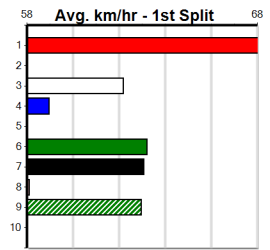

MACEY'S BISTRO

2

5:29PM

(VIC time)

Distance: 390m, Race Type: Maiden, Total Prizemoney: $2,535
1st: $1,680, 2nd: $520, 3rd: $260, 4th: $75

BROTHER BUB (1) showed good early burn in his debut run and he will be much better for the hit out. ANALYZATION (2) is a well bred type and he is sure to have plenty of support on debut. ASTON GOSSET (7) has claims

Watchdog Tips: **1** **2** **7** **5** **Bet:** **Win 1**

Form Box	Wgt	Dist	Track	Date	Time	BON	Margin	1st/2nd (Time)	PIR	Checked	Comment	WR	Split 1	S/P	Grade		
1	BROTHER BUB [M] Resuming, showed early pace on debut, yes $2.80																
	F Dog Mar-23 Sire: KOBLENZ Dam: SWIFT BRITTANY Trainer: Ashley Mcdowall (Nullawarre)																
	Owner(s): A Mcdowall																
	Winning Distances: < 300m (0) 300 - 399m (0) 400 - 499m (0) 500 - 599m (0) 600 - 699m (0) > 700m (0)																
	Winning Weights:																
	5th (1) 30.9 450 WBL R1 10-Apr-25 25.71 25.16 4.25L DASHING DONNA (25.42) M/222 6.69 $10.60 M																
	Last 3 wins NOT included above																
	Box History																
	<table border="1"> <thead> <tr> <th>Bx</th> <th>1st</th> <th>2nd</th> <th>3rd</th> <th>4th</th> <th>5th</th> <th>6th</th> <th>7th</th> <th>8th</th> </tr> </thead> <tbody> <tr><td>1</td><td></td><td></td><td></td><td></td><td>1</td><td></td><td></td><td></td></tr> <tr><td>2</td><td></td><td></td><td></td><td></td><td></td><td></td><td></td><td></td></tr> <tr><td>3</td><td></td><td></td><td></td><td></td><td></td><td></td><td></td><td></td></tr> <tr><td>4</td><td></td><td></td><td></td><td></td><td></td><td></td><td></td><td></td></tr> <tr><td>5</td><td></td><td></td><td></td><td></td><td></td><td></td><td></td><td></td></tr> <tr><td>6</td><td></td><td></td><td></td><td></td><td></td><td></td><td></td><td></td></tr> <tr><td>7</td><td></td><td></td><td></td><td></td><td></td><td></td><td></td><td></td></tr> <tr><td>8</td><td></td><td></td><td></td><td></td><td></td><td></td><td></td><td></td></tr> <tr> <td>Prize Best</td> <td colspan="7"></td> <td>$0.00</td> <td>FSTD</td> </tr> <tr> <td>Starts</td> <td colspan="7"></td> <td>1-0-0-0</td> <td></td> </tr> <tr> <td>Trk/Dts</td> <td colspan="7"></td> <td>0-0-0-0</td> <td></td> </tr> <tr> <td>APM</td> <td colspan="7"></td> <td>0</td> <td></td> </tr> </tbody> </table>																
	Prize Best Starts Trk/Dts APM																
2	ANALYZATION [M] Well bred, in good hands, expected to fire $4.00																
	BK Dog Aug-23 Sire: BERNARDO Dam: PYROCUMULUS Trainer: Ashlee Terry (Lara)																
	Owner(s): BURN LIKE US (SYN), A Terry, N Rooney																
	Winning Distances: < 300m (0) 300 - 399m (0) 400 - 499m (0) 500 - 599m (0) 600 - 699m (0) > 700m (0)																
	Winning Weights:																
	Last 3 wins NOT included above																
	Box History																
	<table border="1"> <thead> <tr> <th>Bx</th> <th>1st</th> <th>2nd</th> <th>3rd</th> <th>4th</th> <th>5th</th> <th>6th</th> <th>7th</th> <th>8th</th> </tr> </thead> <tbody> <tr><td>1</td><td></td><td></td><td></td><td></td><td></td><td></td><td></td><td></td></tr> <tr><td>2</td><td></td><td></td><td></td><td></td><td></td><td></td><td></td><td></td></tr> <tr><td>3</td><td></td><td></td><td></td><td></td><td></td><td></td><td></td><td></td></tr> <tr><td>4</td><td></td><td></td><td></td><td></td><td></td><td></td><td></td><td></td></tr> <tr><td>5</td><td></td><td></td><td></td><td></td><td></td><td></td><td></td><td></td></tr> <tr><td>6</td><td></td><td></td><td></td><td></td><td></td><td></td><td></td><td></td></tr> <tr><td>7</td><td></td><td></td><td></td><td></td><td></td><td></td><td></td><td></td></tr> <tr><td>8</td><td></td><td></td><td></td><td></td><td></td><td></td><td></td><td></td></tr> <tr> <td>Prize Best</td> <td colspan="7"></td> <td>$0</td> <td>FSH</td> </tr> <tr> <td>Starts</td> <td colspan="7"></td> <td>0-0-0-0</td> <td></td> </tr> <tr> <td>Trk/Dts</td> <td colspan="7"></td> <td>0-0-0-0</td> <td></td> </tr> <tr> <td>APM</td> <td colspan="7"></td> <td>0</td> <td></td> </tr> </tbody> </table>																
	Prize Best Starts Trk/Dts APM																
	3	ARROW MAC [M] Improving type, strong in the run home, place $8.00															
BK Dog Jul-23 Sire: FERNANDO BALE Dam: DOLLY MAC Trainer: Darren Fisher (Lara)																	
Owner(s): L Edgerton																	
Winning Distances: < 300m (0) 300 - 399m (0) 400 - 499m (0) 500 - 599m (0) 600 - 699m (0) > 700m (0)																	
Winning Weights:																	
8th (5) 29.6 390 SHP R1 31-Mar-25 23.26 21.72 15.00 SCOTT SIGMA (22.26) S/88 9.13 $7.50 M																	
3rd (8) 28.8 390 WBL R2 04-Jun-25 22.93 21.75 8.00L BLACK NEVERA (22.40) S/74 9.15 $9.60 M																	
2nd (5) 28.5 390 WBL R1 12-Jun-25 22.81 21.98 0.50L MISS KOBLENZ (22.78) M/62 8.85 $15.80 M																	
Last 3 wins NOT included above																	
Box History