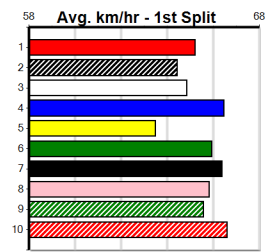

WOOD MOTORCYCLE AND MOWER

Distance: 390m, Race Type: Grade 5, Total Prizemoney: $2,925
1st: $1,950, 2nd: $600, 3rd: $300, 4th: $75

KIMIKO (5) resumed from a spell with a handy 22.17 Ballarat win and she will prove hard to reel in again. MYOLA THUNDER (4) has a good record here and he will be in the firing line throughout. HARAJUKU LASS (2) can run a cheeky race.

Watchdog Tips: 5 4 2 1 Bet: Win 5

Form Box Wgt Dist Track Date Time BON Margin 1st/2nd (Time) PIR Checked Comment W/R Split 1 S/P Grade

RABADA [5] Solidly placed last time out, must be respected $5.00
BK Dog Dec-21 Sire: TOMMY SHELBY Dam: CHLOE LOUISE
Owner(s): FISHOUNDS (SYN), D Fisher, S Fisher
Winning Distances: < 300m (0) 300 - 399m (3) 400 - 499m (10) 500 - 599m (0) 600 - 699m (0) > 700m (0)
Winning Weights: 31.6(1) 31.7(1) 31.8(1) 32.0(2) 32.2(2) 32.3(1) 32.5(1) 32.6(1) 32.9(2) 33.0(1)
6th (2) 32.7 400 WGL R7 22-Apr-25 23.09 22.45 9.50L BEAR HAND (22.45) S/75 . . . . . 8.83 $6.90 5H
1st (7) 32.9 400 WGL R11 29-Apr-25 22.84 22.49 1.00L KENZIE KID (22.89) M/11 . . . . . 8.44 $5.30 5
2nd (4) 32.2 390 WBL R12 08-May-25 22.27 21.98 3.25L MIA COCO (22.05) M/22 . . . . . 8.76 $32.40 5
7th (4) 32.1 390 WBL R10 15-May-25 22.54 21.85 10.00 RUSSIAN RACCOON (21.85) M/87 . . . . . 8.98 $21.80 X45
2nd (4) 31.8 390 WBL R11 22-May-25 22.15 21.94 3.00L NYAH NYAH DEMON (21.94) Q/22 . . . . . 8.61 $14.10 5
6th (4) 31.7 390 WBL R9 28-May-25 22.65 21.88 11.00 COOKIE MAN (21.88) S/66 . . . . . 9.01 $19.00 5H
5th (3) 31.4 390 WBL R4 04-Jun-25 22.51 21.75 3.5L PAW YONDER (22.27) Q/86 . . . . . 8.82 $22.40 X45
3rd (8) 31.5 390 WBL R11 12-Jun-25 22.47 21.98 3.00L TRUTH TELLER (22.26) S/53 . . . . . 8.90 $4.20 5
Last 3 wins NOT included above
1st (4) 32.6 410 HOR R11 11-Feb-25 23.41 22.82 0.50L SWANKY CHIC (23.44) S/55 . . . . . 10.73 $3.70 5
1st (8) 32.9 390 BAL R4 20-Mar-25 22.27 21.92 0.50L BURN AROUND (22.29) Q/11 . . . . . 8.39 $11.60 5NP
1st (1) 32.5 450 SHP R11 07-Apr-25 25.63 25.36 0.75L VIRAT (25.67) M/111 . . . . . 6.66 $2.60 5H

Box History
Bx 1st 2nd 3rd 4th 5th 6th 7th 8th
1 2 1 1 4 1 1 1
2 2 1 1 2 2 1
3 3 1 2 2
4 4 2 2 1 2 2 3
5 2 1 1 1
6 2 1 3 2 1 2 2
7 1 1 1 1 2 1
8 2 3 1 2 1
Prize Best $28920.00
Starts 22.15(4)-22/5/25
Trk/Dts 76-13-10-13
APM 19-0-3-3 8473