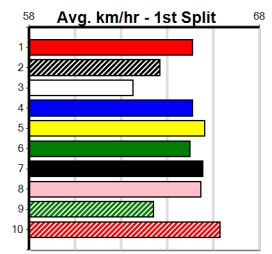

CASSIGN DESIGN

Distance: 450m, Race Type: Grade 5, Total Prizemoney: $2,925
1st: $1,950, 2nd: $600, 3rd: $300, 4th: $75

HUMIDITY (1) has been luckless since resuming and he is drawn to make amends. MANDOLIN STORM (2) is better than her past few runs and she should be in the firing line throughout. WESTSIDE WIZARD (5) was impressive here two runs back.

Watchdog Tips: 1 2 5 7 Bet: Box Quinella 1,2,5 ($10 for 333.33%)

Form Box Wgt Dist Track Date Time BON Margin 1st/2nd (Time) PIR Checked Comment W/R Split 1 S/P Grade
HUMIDITY [5] No luck since resuming, can atone, go close $2.80
Owner(s): BURN LIKE US (SYN), A Terry, N Rooney
Sire: BARCIA BALE Dam: PYROCUMULUS
Trainer: Ashlee Terry (Lara)

MANDOLIN STORM [5] Better than her past few runs, may be value $9.00
Owner(s): V Inguanti
Sire: ASTON FASTNET Dam: PRETTY MUCH
Trainer: Vito Inguanti (Camperdown)

PAW XARIA (NSW)[5] Returned to form last time, put in exotics $6.50
Owner(s): B Wheeler
Sire: CHRISTO BALE Dam: DIVYA BALE
Trainer: Mark Delbridge (Balliang)

SAINT TAY [5] Tough draw, lacks early speed, next time $21.00
Owner(s): P Byrne
Sire: BERNARDO Dam: SAINT MADDIE
Trainer: Peter Byrne (Koroit)

WESTSIDE WIZARD [5] Handy effort two runs back, threat with luck $4.20
Owner(s): LECCHINO SYND (SYN), N Lecchino, S Lecchino, N Lecchino
Sire: KOBLENZ Dam: MISS MOLLY LEE
Trainer: Nick Lecchino (Lethbridge)