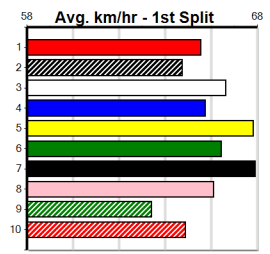

EDWARDS ELECTRICAL

Distance: 450m, Race Type: Mixed 4/5, Total Prizemoney: $3,360
1st: $2,250, 2nd: $690, 3rd: $345, 4th: $75

PAW WHISTLER (8) broke the magical 24 seconds barrier at Sale last time and he will take a power of beating again. TRIBECA (3) is a star on the rise and he can make amends for his luckless runs of late. URANA PANDA (1) can settle on the speed.

Watchdog Tips: 8 3 1 2 Bet: Win 8

URANA PANDA [5] Drawn to be prominent throughout, can threaten $10.00
WBE Bitch May-22 Sire: FERNANDO BALE Dam: MA'S PLUM JAM
Trainer: Belle Tabb (Lara)
Winning Distances: < 300m (0) 300 - 399m (5) 400 - 499m (3) 500 - 599m (0) 600 - 699m (0) > 700m (0)
Winning Weights: 23.3(1) 23.6(1) 23.8(2) 24.0(3) 24.3(1)
1st (4) 23.6 390 BAL R14 16-Apr-25 22.01 21.94 2.00L HARAJUKU LASS (22.15) Q/11 . . . . 8.30 $2.40 5
1st (5) 24.0 390 SHP R10 24-Apr-25 22.16 22.16 2.25L BROADWAY ICON (22.31) M/11 . . . . 8.54 $1.50 X45
2nd (3) 23.5 400 WGL R5 29-Apr-25 22.68 22.49 2.50L HERE COMES DEZEL (22.51) M/22 . . . . 8.39 $6.40 X45
8th (3) 23.6 400 WGL R4 06-May-25 23.33 22.48 10.00 LIGHTNING JEWEL (22.63) M/87 . . . . 8.84 $18.70 FFA
2nd (5) 23.6 450 SHP R6 12-May-25 25.43 25.08 1.5L TALK IS CHEAP (25.34) Q/222 . . . . 6.56 $15.50 X45
4th (3) 23.6 435 SLE R9 18-May-25 24.83 24.18 4.00L SPEEDY EASY (24.57) M/455 . . . . 5.27 $18.80 5
3rd (1) 23.6 450 SHP R6 26-May-25 25.54 25.20 5.00L DEAR CARLA LOU (25.20) Q/123 . . . . 6.61 $8.50 5
4th (1) 24.0 450 SHP R6 05-Jun-25 25.50 24.88 7.50L DEAR CARLA LOU (24.99) M/333 . . . . 6.57 $8.60 SH
Last 3 wins NOT included above
1st (7) 24.0 400 WGL R11 04-Nov-24 22.70 22.45 2.75L SELECT MILLS (22.88) M/11 . . . . 8.28 $2.90 5
1st (7) 24.3 390 SHP R12 09-Dec-24 22.14 21.77 0.75L ASTON ELENA (22.18) M/11 . . . . 8.32 $10.00 5
1st (7) 23.8 390 WBL R12 20-Feb-25 22.17 22.13 0.75L DEVIUS (22.22) Q/11 . . . SW . 8.49 $2.50 5

BOURNE SUPREMACY (NSW) Rises in class but is in good form, must respect $8.00
W Dog Feb-21 Sire: AUSSIE INFRARED Dam: LADY BULLSEYE
Trainer: Dita Mitchell (Branxholme)
Winning Distances: < 300m (0) 300 - 399m (2) 400 - 499m (3) 500 - 599m (3) 600 - 699m (0) > 700m (0)
Winning Weights: 31.7(1) 32.0(1) 32.2(1) 32.8(2) 32.9(1) 33.2(1) 33.6(1)
7th (3) 32.8 435 SLE R11 26-Jun-24 25.49 24.20 12.00 SOUTHERN LAW (24.68) M/888 . . . . 5.49 $15.00 5NP
4th (5) 32.9 350 HVL R6 12-Jul-24 19.73 19.47 3.75L SWEET ALESSIA (19.47) Q/4 . . . . 6.64 $20.30 T3-5
P (7) 33.3 460 WGL R8 18-Jul-24 0.00 26.21 . BRINDLE CHIC (26.40) M/888 . . . VO . 7.08 $8.20 5
ST (-) 33 390 WBL 10-Feb-25 22.19 . 0.01L Trial Cleared Q/11 . . . 1of4 . 8.50 . ST
3rd (5) 32.9 390 WBL R13 27-Feb-25 22.42 21.95 2.75L REMARLI (22.24) M/774 . . . SW . 9.13 $4.00 5
1st (6) 33.6 390 WBL R10 03-Mar-25 22.09 22.09 4.25L FULL SPEED AHEAD (22.38) M/21 . . . . 8.52 $4.70 5
2nd (5) 33.3 450 WBL R5 13-Mar-25 25.43 25.03 0.25L REIKO WALTER (25.42) Q/112 . . . VO . 6.55 $2.10 5
1st (7) 32.8 390 WBL R12 12-Jun-25 22.49 21.98 1.5L CANYA SPARKLE (22.58) M/22 . . . . 8.72 $4.30 5
Last 3 wins NOT included above
1st (1) 32.0 460 WGL R8 26-Oct-23 26.27 26.27 0.25L NIBIRU (26.27) M/431 . . . SW . 6.60 $4.20 5
1st (7) 32.9 460 WGL R6 01-Feb-24 26.04 26.02 3.25L RHONDA GEM (26.26) S/411 . . . . 6.77 $4.30 T3-5
1st (6) 33.2 515 SAP R6 31-Mar-24 30.19 29.79 1.75L SIPPY CUP EMU (30.31) M/2111 . . . . 5.27 $8.20 5NP