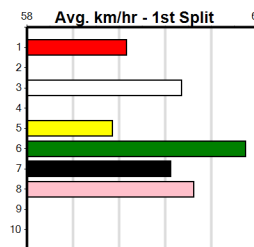

13 RACES TONIGHT

1
5:09PM

(VIC time)

Distance: 450m, Race Type: Maiden, Total Prizemoney: $2,535
1st: $1,680, 2nd: $520, 3rd: $260, 4th: $75

MOONLIGHT RIVER (1) was simply brilliant when placed at Geelong recently and he gets his chance to break through. CONTRADICTION (4) is a well bred type and he hails from a very strong kennel, while MUSTANG TEARS (2) is another well bred type

Watchdog Tips: **1** **4** **2** **7** **Bet:** Trifecta 1/2,4,7/2,4,7 ($10 - 166.67%)

1

MOONLIGHT RIVER [M] **Brilliant effort two runs back, gun draw, yes** **$2.20**
BK Dog Jun-23 Sire: COSMIC RUMBLE Dam: MY GIRL KIZZY
Owner(s): L Gore Trainer: Matthew Lanigan (Rowsley)
Winning Distances: < 300m (0) 300 - 399m (0) 400 - 499m (0) 500 - 599m (0) 600 - 699m (0) > 700m (0)
Winning Weights:

Run	Pos	Wt	Dist	Track	Date	Time	BOB	Margin	1st/2nd (Time)	PIR	Checked	Comment	W/R	Split 1	S/P	Grade
3rd (6)	35.2	450	BAL	R4	13-Dec-24	25.56	25.26	4.50L	RIVERSDALE MICK (25.26)	S/843	.	.	.	6.95	$15.30	M
4th (1)	34.8	450	WBL	R2	19-Dec-24	25.90	24.81	7.50L	PAW FARINA (25.40)	M/323	.	.	.	6.62	$3.50	M
5th (8)	34.7	515	SAP	R1	10-Feb-25	31.91	29.48	28.00	DOONGALLA DON (30.00)	M/1245	.	V21	.	5.29	$4.60	M
4th (3)	36.0	460	GEL	R7	29-May-25	26.20	25.71	7.50L	DAPPER CHAP (25.71)	S/744	.	.	.	6.90	$12.80	MH
2nd (8)	35.7	460	GEL	R7	06-Jun-25	25.79	25.56	3.5L	TRAUMATISE (25.56)	S/533	.	.	.	6.76	$11.90	MSF
5th (8)	35.6	460	GEL	R2	13-Jun-25	25.94	25.40	3.00L	TRAUMATISE (25.74)	S/556	.	.	.	6.78	$9.80	GL

Last 3 wins NOT included above

Bx	1st	2nd	3rd	4th	5th	6th	7th	8th
1				1				
2								
3				1				
4								
5								
6			1					
7								
8	1				2			

Prize	$1010.00
Best	25.90(1)-19/12/24
Starts	6-0-1-1
Trk/Dts	1-0-0-0
APM	757

2

MUSTANG TEARS [M] **Well bred, would have trialled here, threat** **$6.50**
BE Dog Mar-23 Sire: GOODESY Dam: EMPRESS TEARS
Owner(s): T Salter Trainer: Margery Quick (Haddon)
Winning Distances: < 300m (0) 300 - 399m (0) 400 - 499m (0) 500 - 599m (0) 600 - 699m (0) > 700m (0)
Winning Weights:

Run	Pos	Wt	Dist	Track	Date	Time	BOB	Margin	1st/2nd (Time)	PIR	Checked	Comment	W/R	Split 1	S/P	Grade
.	.	.	.	.	.	.	.	.	.	.	.	.	.	.	.	.

Last 3 wins NOT included above

Bx	1st	2nd	3rd	4th	5th	6th	7th	8th
1								
2								
3								
4								
5								
6								
7								
8								

Prize	$0
Best	FSH
Starts	0-0-0-0
Trk/Dts	0-0-0-0
APM	0

3

SOLAR GOLD [M] **Long time maiden, one paced, prefer to watch** **$16.00**
RF Dog Dec-22 Sire: FERAL FRANKY Dam: SOLAR LIFE
Owner(s): V Millington Trainer: Victor Millington (Mount Cole Cre)
Winning Distances: < 300m (0) 300 - 399m (0) 400 - 499m (0) 500 - 599m (0) 600 - 699m (0) > 700m (0)
Winning Weights:

Run	Pos	Wt	Dist	Track	Date	Time	BOB	Margin	1st/2nd (Time)	PIR	Checked	Comment	W/R	Split 1	S/P	Grade
3rd (6)	33.0	410	HOR	R1	15-Apr-25	24.08	23.12	4.75L	FORTUNATE KISS (23.76)	M/34	.	.	.	10.78	$9.50	M
2nd (1)	32.5	410	HOR	R1	19-Apr-25	23.83	23.20	0.75L	SOLAR TESS (23.79)	M/33	.	.	.	10.63	$3.60	M
3rd (3)	32.5	410	HOR	R2	22-Apr-25	24.09	23.33	4.00L	EDINA (23.81)	M/34	.	.	.	10.73	$11.70	M
3rd (3)	33.1	410	HOR	R1	29-Apr-25	23.96	23.02	5.00L	INFLECTION POINT (23.63)	M/33	.	.	.	10.93	$4.00	M
7th (4)	33.1	410	HOR	R1	20-May-25	24.32	23.08	16.00	LEKTRA SOLO (23.24)	M/88	.	.	.	10.99	$51.20	M
2nd (4)	33.0	410	HOR	R3	31-May-25	23.98	23.17	4.00L	RAMPAGE ROCKY (23.71)	M/32	.	.	.	10.70	$8.90	M
4th (4)	32.9	410	HOR	R1	03-Jun-25	24.08	23.33	2.25L	PAW YOHELLE (23.93)	M/55	.	.	.	10.64	$22.10	M
3rd (1)	33.3	410	HOR	R1	10-Jun-25	24.30	23.48	6.00L	SUPER SYMON (23.89)	M/55	.	.	.	10.75	$15.70	M

Last 3 wins NOT included above

Bx	1st	2nd	3rd	4th	5th	6th	7th	8th
1		1	1	1	1	1		
2		1						
3		1	3					
4		2		1				1
5								
6			1					
7		1						
8					1			

Prize	$3970.00
Best	26.57(7)-10/3/25
Starts	17-0-6-5
Trk/Dts	1-0-1-0
APM	2812