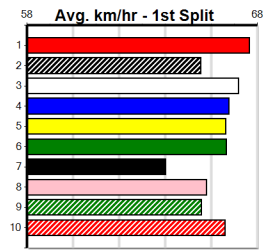

SPORTSBET SAME RACE MULTI

Distance: 390m, Race Type: Grade 5, Total Prizemoney: $2,925
1st: $1,950, 2nd: $600, 3rd: $300, 4th: $75

BETTER BANJO (1) has been brilliant in his past three and he is drawn to make every post a winner. PAW TABITHA (3) beat a good one at Ballarat and she should be in the mix again. GOT THE CASH (4) was impressive two runs back

Watchdog Tips: 1 3 4 5 Bet: Win 1

BETTER BANJO [5] Brilliant in his past three, burns early, go close $2.80
WBK Dog Feb-22 Sire: FERNANDO BALE Dam: BRING YOUR BANJO
Owner(s): M Valcarcel-fuentes
Winning Distances: < 300m (0) 300 - 399m (12) 400 - 499m (6) 500 - 599m (0) 600 - 699m (0) > 700m (0)
Trainer: Manuel Valcarcel-fuentes (Moe So)

INTERSTATE GIRL (NSW)[5] In form but this is a lot harder, place best $8.00
BK Bitch May-22 Sire: SUPERIOR PANAMA Dam: REALLY UNREAL
Owner(s): N Powell
Winning Distances: < 300m (0) 300 - 399m (3) 400 - 499m (6) 500 - 599m (1) 600 - 699m (0) > 700m (0)
Trainer: Jason Sharp (Lara)

PAW TABITHA (NSW)[5] Returned to form at Ballarat, main danger $3.40
BK Bitch Dec-22 Sire: BERNARDO Dam: DYNA HARPA
Owner(s): B Wheeler
Winning Distances: < 300m (0) 300 - 399m (2) 400 - 499m (9) 500 - 599m (0) 600 - 699m (0) > 700m (0)
Trainer: Mark Delbridge (Balliang)

GOT THE CASH [5] Eye catching run two starts back, threat $10.00
BK Dog Apr-22 Sire: TOMMY SHELBY Dam: FRANK'S GIRL
Owner(s): P Mcdowall
Winning Distances: < 300m (0) 300 - 399m (0) 400 - 499m (3) 500 - 599m (3) 600 - 699m (0) > 700m (0)
Trainer: Matthew Lanigan (Rowsley)

LEKTRA BETA [5] Shows promise, can ping the lids, keep safe $7.50
BK Dog Jul-23 Sire: TOMMY SHELBY Dam: LEKTRA PERRY
Owner(s): P Lenehan
Winning Distances: < 300m (0) 300 - 399m (0) 400 - 499m (3) 500 - 599m (0) 600 - 699m (0) > 700m (0)
Trainer: Philip Lenehan (Toolong)