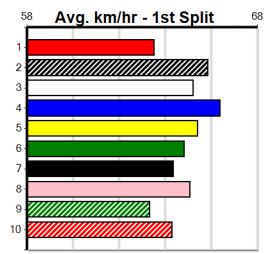

ONE MORE RACE TO GO

Distance: 390m, Race Type: Grade 5, Total Prizemoney: $2,925
1st: $1,950, 2nd: $600, 3rd: $300, 4th: $75

MR. FRANKIE LEE (1) is armed with a nice turn of foot and he is drawn to make every post a winner. CONDAH EXPRESS (8) has a good record here and she will get plenty of room early on. STRESS TEST (2) can show early speed

Watchdog Tips: 1 8 2 6 Bet: Win 1

MR. FRANKIE LEE [5] In form, good turn of foot, hard to hold out $1.80
Owner(s): LECCHINO SYND (SYN), N Lecchino, S Lecchino, N Lecchino
Trainer: Nick Lecchino (Lethbridge)

STRESS TEST [5] Front runner, may have to work hard, place $6.00
Owner(s): D Carr
Trainer: Deb Carr (Minirera)

SAINT MICK [5] Far from disgraced last time, can run a drum $6.00
Owner(s): P Byrne
Trainer: Narelle Byrne (Koroit)

THERMAL SPARK [5] Drawn to find early bother, look to others $16.00
Owner(s): Big Three (SYN), M Dennis, M Bolger
Trainer: Carol Jackson (Neilborough)

ASTON SHERIFF [5] *** SCRATCHED *** $6.00
Owner(s): R Borda
Trainer: Glenn Campbell (Anakie)

1

2

3

4

5