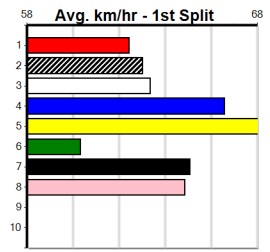

Watchdog Tips: 2 4 3 8 Bet: Win 2

Table with columns: Form Box, Wgt, Dist, Track, Date, Time, BON, Margin, 1st/2nd (Time), PIR, Checked, Comment, W/R, Split 1, S/P, Grade

DARK MIRACLE [7] Down on confidence, slow early, prefer others \$16.00
BK Dog Sep-22 Sire: ASTON RUPEE Dam: STAR OF JASMINE
Owner(s): S Jardine
Winning Distances: < 300m (0) 300 - 399m (0) 400 - 499m (0) 500 - 599m (1) 600 - 699m (0) > 700m (0)
Winning Weights: 31.9(1)
3rd (8) 32.4 525 MEP R2 12-Feb-25 30.69 29.86 8.00L PHOENIX AMELIA (30.16) M/3444 5.32 \$19.30 7
3rd (4) 32.3 525 MEP R7 19-Feb-25 30.77 29.58 4.75L WARM HUGS (30.46) M/6444 5.37 \$50.70 X67H
3rd (7) 32.4 525 MEA R3 01-Mar-25 30.47 29.54 6.00L PAW TORRIE (30.08) S/8887 5.33 \$31.30 X67F
2nd (5) 32.6 525 MEP R7 19-Mar-25 30.69 29.90 4.25L DESIRED RANGE (30.39) M/6544 5.35 \$6.70 X67H
3rd (5) 32.7 525 MEA R4 29-Mar-25 30.53 29.82 8.50L LAMP POST (29.95) M/3233 5.29 \$18.40 X67F
5th (8) 32.8 525 MEP R3 02-Apr-25 31.12 30.05 16.00 TOMMY SPARKLE (30.05) S/6777 5.36 \$6.80 7
5th (8) 32.6 525 MEA R1 19-Apr-25 30.72 29.71 8.50L WYONG HOUSTON (30.13) M/5555 5.33 \$23.40 7
5th (8) 33.2 450 WBL R5 12-Jun-25 25.96 24.95 9.50L PAW NEBRASKA (25.32) S/776 6.90 \$9.10 X67
Last 3 wins NOT included above
1st (7) 31.9 525 MEP R1 22-Jan-25 30.76 29.86 11.00 LADY BOMBSHELL (31.50) M/2211 . . SW . 5.37 \$9.50 M
Prize Best \$5745.00
Starts 25.96(8)-12/6/25
Trk/Dts 15-1-2-4
APM 1-0-0-0 2775