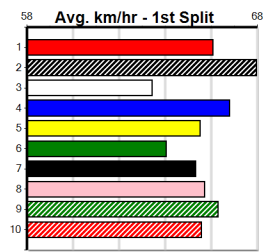

MATKO HIRE

Distance: 450m, Race Type: Grade 5, Total Prizemoney: $2,925
1st: $1,950, 2nd: $600, 3rd: $300, 4th: $75

KADE (1) has the class edge over his rivals and he is drawn to return to the winners list. MORAINÉ SADIE (8) is racing with confidence and she can pressure the red for a long way. SPRING LASSEN (7) just needs a clear crack mid race.

Watchdog Tips: 1 8 7 2 Bet: Box Trifecta 1,2,7,8 ($10 for 41.67%)

KADE (NSW)[5] Impressive type, has the good draw, go close $2.80
BD Dog Aug-22 Sire: FLYING RICCIARDO Dam: SARITA
Owner(s): E Burrett
Trainer: Jason Sharp (Lara)

PAW LAUREN (NSW)[5] No luck of late, can make amends, keep safe $10.00
BK Bitch Dec-22 Sire: BERNARDO Dam: HADARAH BALE
Owner(s): B Wheeler
Trainer: Mark Delbridge (Balliang)

PAW HAZELDON (NSW)[5] Hit or miss early, may get crowded early on, place $8.00
BK Dog Sep-23 Sire: ALLEN DEED Dam: QUINTANA BALE
Owner(s): B Wheeler
Trainer: Mark Delbridge (Balliang)

GIZMO'S GIRL [5] Front runner, likes to scout wide, next time $16.00
BD Bitch Aug-21 Sire: HARD STYLE RICO Dam: FAUN FLAME
Owner(s): CCL (SYN), C Jackson, C Taylor, L Taylor
Trainer: Cameron Taylor (Neilborough)

COLLINDA EXPRESS [5] Every chance here last week, place preferred $10.00
BK Dog May-22 Sire: ASTON DEE BEE Dam: AUDACIOUS BELL
Owner(s): S Tyler
Trainer: Jordan Mcquillen (Lara)

1

2

3

4

5