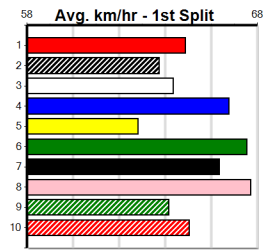

WARRNAMBOOL RACE 13

Distance: 390m, Race Type: Grade 5, Total Prizemoney: $2,925
1st: $1,950, 2nd: $600, 3rd: $300, 4th: $75

NOAH DEAR (8) has been placed in two of three here and he should be able to burn them off through the bend. LEKTRA LYANNA (4) was a strong 23.61 Horsham winner and she just needs a little room early on. LEKTRA BILLS (7) can come out running

Watchdog Tips: 8 4 7 2 Bet: Win 8

Henry Bale (NSW) [5] Solidly placed in his past three, place hope again $8.00
RF Dog Dec-21 Sire: FERAL FRANKY Dam: ZELZER ALLEN
Trainer: Shaun Baulch (Mortlake)
Winning Distances: < 300m (0) 300 - 399m (2) 400 - 499m (3) 500 - 599m (0) 600 - 699m (0) > 700m (0)
Winning Weights: 33.6(1) 34.0(1) 34.1(1) 34.8(1) 35.6(1)
Box History table and Prize Best Starts table included.

Bluer Than Blue [5] Strong effort to score last time, keep safe $4.60
BE Dog Feb-23 Sire: TOMMY SHELBY Dam: SHIM'S HEART
Trainer: Catherine Roberts (Terang)
Winning Distances: < 300m (0) 300 - 399m (2) 400 - 499m (2) 500 - 599m (0) 600 - 699m (0) > 700m (0)
Winning Weights: 33.4(1) 34.6(1) 34.8(1) 35.2(1)
Box History table and Prize Best Starts table included.

Aldren Bale (NSW) [5] Lack of early speed is a worry, prefer others $12.00
FBD Dog Jan-21 Sire: KONOMI Dam: DYNA UNI
Trainer: Catherine Roberts (Terang)
Winning Distances: < 300m (0) 300 - 399m (7) 400 - 499m (2) 500 - 599m (0) 600 - 699m (0) > 700m (0)
Winning Weights: 31.6(1) 32.2(2) 32.4(1) 32.6(1) 32.7(2) 33.0(1) 33.1(1)
Box History table and Prize Best Starts table included.

Lektra Lyanna [5] Solid muster, can cross early on, main danger $4.80
BK Bitch Apr-22 Sire: FERNANDO BALE Dam: LEKTRA PERRY
Trainer: Sharon Bradley (Toolong)
Winning Distances: < 300m (0) 300 - 399m (2) 400 - 499m (8) 500 - 599m (2) 600 - 699m (0) > 700m (0)
Winning Weights: 23.9(1) 24.2(1) 24.3(3) 24.5(1) 24.9(1) 25.0(1) 25.1(2) 25.2(1) 25.4(1)
Box History table and Prize Best Starts table included.

Aminah [5] Likely to get buried back early, prefer to watch $10.00
BD Bitch Jun-21 Sire: BARCIA BALE Dam: BAKALI
Trainer: Dustin Drew (Dennington)
Winning Distances: < 300m (0) 300 - 399m (2) 400 - 499m (4) 500 - 599m (2) 600 - 699m (0) > 700m (0)
Winning Weights: 28.8(1) 29.2(1) 29.5(2) 29.6(2) 29.7(1) 29.9(1)
Box History table and Prize Best Starts table included.