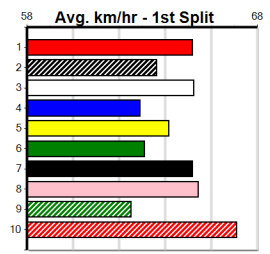

WANNON PARK BINGO - THURSDAYS

Distance: 390m, Race Type: Grade 7, Total Prizemoney: $2,925
1st: $1,950, 2nd: $600, 3rd: $300, 4th: $75

VASTUS (8) was a dominant 22.41 winner here last time and he will continue to get better with more racing. BELAIR BLUE (1) was far from disgraced last time and he is drawn to get all the breaks. FEDERAL HAVANA (2) is showing promise.

Watchdog Tips: 8 1 2 3 Bet: Win 8

BELAIR BLUE [7] Far from disgraced last time, gun draw, danger $5.00
BK Dog Sep-23 Sire: KINLOCH BRAE Dam: GEORGE'S FANCY
Trainer: Peter Byrne (Koroit)
Box History table and Prize Best information.

FEDERAL HAVANA (NSW)[7] Impressive to date, can burn early on, threat $3.60
BK Bitch Oct-23 Sire: KOBLENZ Dam: FEDERAL LILLY
Trainer: Dylan Sharp (Lara)
Box History table and Prize Best information.

ASTON CREMA [7] Placed in two of three here, must keep safe $6.50
F Bitch Apr-23 Sire: ASTON DEE BEE Dam: ASTON GENEVE
Trainer: Mark McClelland (Lovely Banks)
Box History table and Prize Best information.

SHE REBEL [7] Never headed last time, this is harder, next time $10.00
BK Bitch Jun-23 Sire: ASTON RUPEE Dam: SELECT TRICK
Trainer: Mary Inguanti (Camperdown)
Box History table and Prize Best information.

MIDNIGHT REBEL [7] Owns a solid 22.41 PB here, can run a drum $9.00
BK Dog Dec-22 Sire: SUPERIOR PANAMA Dam: STELLA RHODE
Trainer: Barry O'keefe (Wangoom)
Box History table and Prize Best information.