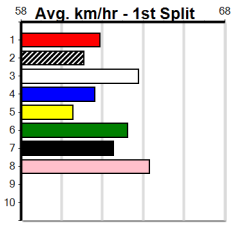

OAKS SUPER BOX

Distance: 400m, Race Type: Tier 3 - Grade 7, Total Prizemoney: $1,530
1st: $1,000, 2nd: $320, 3rd: $160, 4th: $50

SODA DIESEL (7) will find this easier than his most recent racing and he should assume control mid race. BEHIND GREYWALLS (8) was far from disgraced at Ballarat and she is a good anchor for top 4 in a SRM. SCOTCH NEAT (5) has solid claims

Watchdog Tips: [7] [8] [5] [3] Bet: [Win 7]