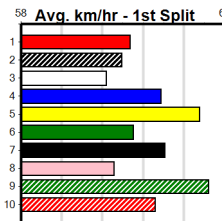

BARN BAR FUNCTION ROOM

Distance: 400m, Race Type: Grade 5 T3, Total Prizemoney: $1,530
1st: $1,000, 2nd: $320, 3rd: $160, 4th: $50

11

2:52PM

(VIC time)

KENZIE KID (1) is better than her past few runs and she is drawn to make every post a winner. RIE BALE (8) is suitably drawn out wide and she can show good early burn, while SPANISH BULLET (4) was a strong winner here last time.

Watchdog Tips:

1

8

4

3

Bet:

Win 1