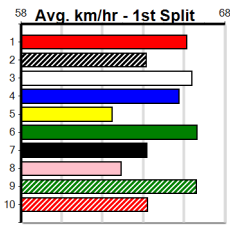

# GREYHOUND ADOPTION PROGRAM

Distance: 400m, Race Type: Grade 5 T3, Total Prizemoney: \$1,530

1st: \$1,000, 2nd: \$320, 3rd: \$160, 4th: \$50

**Watchdog Tips:** 7 6 1 2 Bet: Box Quinella 1,6,7 (\$10 for 333.33%)