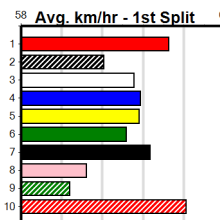

8

1:57PM

(VIC time)

MC GRAFIX & SIGNS

Distance: 460m, Race Type: Grade 5 T3, Total Prizemoney: $1,530

1st: $1,000, 2nd: $320, 3rd: $160, 4th: $50

DARNUM FOX (3) has the class edge over her rivals and she is expected to sprint well fresh. VALVE BOUNCE (8) has turned in some handy performances of late and the wide draw suits, while IRON TYSON (6) can run a cheeky race.

Watchdog Tips:

3

8

6

5

Bet:

Win 3