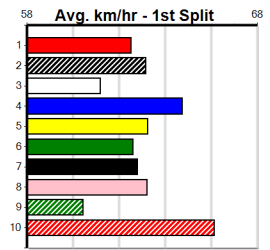

VIATEK

Distance: 460m, Race Type: Grade 5 T3, Total Prizemoney: $1,530
1st: $1,000, 2nd: $320, 3rd: $160, 4th: $50

MIRA BALE (1) was a top 25.82 Ballarat winner recently and she meets a similar line-up today.
JAMS NIMBLE (2) is better than her past two and she can follow the red through early on. YARRELL
BALE (3) can charge to the line.

Watchdog Tips: 1 2 3 8 Bet: Win 1

MIRA BALE (NSW)[5] Smart 25.82 Ballarat winner, hard to hold out $2.40
WBD Bitch Mar-22 Sire: FERNANDO BALE Dam: ALERA BALE
Owner(s): L Harris
Trainer: Tammy Kennedy-harris (Devon M)

JAMS NIMBLE [5] Better than her past two runs, main danger $8.00
WBK Bitch Jan-22 Sire: NEED MY MONEYNOW Dam: GRANDANA QUALI
Owner(s): P Young
Trainer: Nicole Lund (Longwarry)

YARRELL BALE (NSW)[5] Can unwind a powerful finish, looks a threat $6.00
F Dog Oct-20 Sire: ALLEN DEED Dam: KACHINA ALLEN
Owner(s): L Harris
Trainer: Luke Harris (Devon Meadows)

SHE'S VERSACE [5] Tough draw, can miss the kick, prefer others $16.00
BE Bitch May-22 Sire: ZIPPING GARTH Dam: DREAMY EYES
Owner(s): Eye Candy (SYN), C Wilk, K Gorman
Trainer: Judy Brereton (Tanjil South)

JOY RIDE [5] Every chance last time, place preferred $10.00
BE Dog Jul-22 Sire: EQUALIZER Dam: PODIUM
Owner(s): SEE THE DREAM (SYN), S Buccilli, B Buccilli
Trainer: Kate Gorman (Tanjil South)

1

2

3

4

5