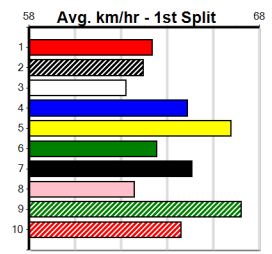

BARN BAR FUNCTION ROOM

Distance: 400m, Race Type: Grade 5 T3, Total Prizemoney: $1,530
1st: $1,000, 2nd: $320, 3rd: $160, 4th: $50

KENZIE KID (1) is better than her past few runs and she is drawn to make every post a winner. RIE BALE (8) is suitably drawn out wide and she can show good early burn, while SPANISH BULLET (4) was a strong winner here last time.

Watchdog Tips: 1 8 4 3 Bet: Win 1

KENZIE KID [5] Better than her past few runs, hard to hold out $2.80
BK Bitch Apr-22 Sire: HARD STYLE RICO Dam: POPPY TALK
Owner(s): A Gringhuis
Trainer: Arend Gringhuis (Ripplebrook)

OUT OF CHARGE [5] Steady winner last time, this is harder, risky $14.00
WF Dog Jan-22 Sire: OUT OF RANGE Dam: FURIOUS FLOSS
Owner(s): S Abela
Trainer: Joseph Abela (Clyde)

SNOWY ALFORD (NSW)[5] Never headed last time, must keep safe $7.00
WBK Dog Mar-21 Sire: BEWILDERING Dam: SPOTTED PANTHER
Owner(s): I Dann
Trainer: Ian Dann (Whitelaw)

SPANISH BULLET [5] Hit or miss early, solid muster, can threaten $8.00
BK Dog Jan-21 Sire: BERNARDO Dam: STAR DESIRE
Owner(s): P Morganti
Trainer: Chris Armstrong (Hoppers Crossi)

MAGIC BEE [5] Front runner, not racing well enough, tested $16.00
F Bitch Aug-20 Sire: BERNARDO Dam: CINDEEN JATES
Owner(s): P Pollutro
Trainer: Aaron Farley (Churchill)

1

2

3

4

5