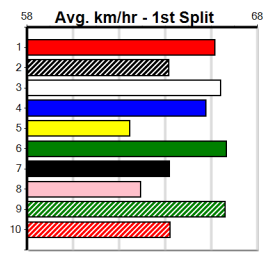

GREYHOUND ADOPTION PROGRAM

Distance: 400m, Race Type: Grade 5 T3, Total Prizemoney: $1,530
1st: $1,000, 2nd: $320, 3rd: $160, 4th: $50

KRAKEN HOOK (7) is a talented speedster when on song and he is expected to fire fresh. DAWN BY NAME (6) can come out running and she likes to race middle to wide. DUNSMORE FLYER (1) is drawn to get all the breaks.

Watchdog Tips: **7** **6** **1** **2** **Bet:** Box Quinella 1,6,7 ($10 for 333.33%)

1

Form Box	Wgt	Dist	Track	Date	Time	BON	Margin	1st/2nd (Time)	PIR	Checked	Comment	WR	Split 1	S/P	Grade
DUNSMORE FLYER [5] Good record here, draw suits, can threaten $4.60															
BK	Bitch		Nov-21		Sire: FERAL FRANKY		Dam: LITTLE TUBBSY		Trainer: Pasquale Derubeis (Cape Woola)						
Owner(s): G Marshall															
Winning Distances: < 300m (0) 300 - 399m (1) 400 - 499m (2) 500 - 599m (0) 600 - 699m (0) > 700m (0)															
Winning Weights: 28.0(1) 28.6(2)															
3rd (6)	28.5	350	TRA	R3	15-May-24	20.22	19.69	7.00L POSH PAWS (19.76)	S/53	.	.	.	6.72	$16.30	X67
4th (4)	28.2	300	HVL	R3	26-May-24	17.19	16.71	6.50L BLAZING DINO (16.75)	M/5	.	.	.	4.07	$20.00	X67
6th (3)	28.1	300	HVL	R10	14-Jul-24	17.25	16.69	5.50L CHAVERO (16.87)	M/4	.	.	.	4.08	$55.90	RWH
1st (5)	28.6	400	WGL	R2	26-Jul-24	23.10	22.65	0.50L INDESTRUCT (23.12)	M/11	.	.	.	8.39	$10.70	7
1st (6)	28.6	400	WGL	R11	08-Aug-24	23.13	22.66	2.00L ROLLING COAL (23.27)	M/22	.	.	.	8.50	$3.90	T3-6
3rd (6)	28.4	400	WGL	R10	15-Aug-24	22.96	22.75	1.25L SWANKY CHIC (22.88)	M/33	.	.	.	8.46	$13.40	T3-5
4th (8)	28.0	400	GEL	R12	23-Aug-24	23.44	22.56	3.5L CAPTAIN ALICE (23.21)	M/12	.	V10	.	8.56	$14.00	5
3rd (1)	28.4	400	WGL	R10	06-Sep-24	23.22	22.54	4.25L PERCIVAL (22.94)	M/44	.	SW	.	8.52	$3.30	5
Last 3 wins NOT included above															
1st (1)	28.0	350	TRA	R1	10-May-24	19.66	19.55	4.75L BOOKER KNOWLEDGE	M/11	.	.	.	6.57	$4.80	M
Trk/Dts APM															

2

Form Box	Wgt	Dist	Track	Date	Time	BON	Margin	1st/2nd (Time)	PIR	Checked	Comment	WR	Split 1	S/P	Grade
JOLENE BALE (NSW)[5] Racing well, settles on the speed, respect $6.00															
RF	Bitch		Aug-20		Sire: ORSON ALLEN		Dam: DYNA HADRIA		Trainer: Luke Harris (Devon Meadows)						
Owner(s): L Harris															
Winning Distances: < 300m (0) 300 - 399m (11) 400 - 499m (6) 500 - 599m (0) 600 - 699m (0) > 700m (0)															
Winning Weights: 25.8(1) 26.4(1) 26.6(1) 26.7(1) 27.1(1) 27.3(3) 27.4(1) 27.7(1) 27.8(1) 28.0(1) 28.2(1) 28.3(2) 28.4(1)															
5th (6)	28.3	390	SHP	R11	29-Jul-24	22.48	22.01	4.75L KRAKEN TURBO (22.16)	M/64	.	.	.	8.68	$22.10	5
3rd (2)	27.8	425	BEN	R10	02-Aug-24	24.36	23.70	5.50L SOLITARY FLICKER (23.99)	M/323	.	.	.	6.54	$6.90	5
3rd (6)	28.0	390	SH	R12	05-Aug-24	22.44	22.08	4.25L NIKITA BALE (22.15)	S/33	.	.	.	8.64	$13.40	5
8th (8)	28.0	390	WBL	R4	22-Aug-24	23.19	21.96	17.00 LKTR A LYANNA (22.01)	M/46	.	.	.	8.90	$12.00	5
4th (7)	27.9	390	SHP	R4	26-Aug-24	22.65	22.16	6.00L SPRING AMMO (22.24)	M/33	.	.	.	8.60	$15.60	VET
7th (7)	28.2	400	GEL	R12	31-Aug-24	23.22	22.30	4.00L PAW MARVEL (22.96)	M/44	.	.	.	8.72	$11.60	5
2nd (4)	28.2	400	WGL	R12	03-Sep-24	23.18	22.38	2.50L SPRING WATCH (23.00)	M/32	.	.	.	8.54	$16.10	5
2nd (3)	28.5	390	BAL	R5	09-Sep-24	22.57	22.01	1.75L ZIPPING OLAF (22.45)	Q/12	.	.	.	8.44	$5.40	T3-5
Last 3 wins NOT included above															
1st (2)	26.7	350	TRA	R4	10-Jun-24	20.04	19.88	6.00L GREEN CAN LAD (20.43)	M/11	.	.	.	6.57	$1.40	T3-5
1st (3)	27.8	400	GEL	R6	22-Jun-24	23.09	22.83	3.5L STAND FOR ME (23.32)	M/11	.	.	.	8.48	$2.50	5
1st (1)	27.7	400	GEL	R6	09-Jul-24	23.09	22.77	0.25L ASTON BAHT (23.10)	Q/11	.	.	.	8.40	$4.80	X45
Trk/Dts APM