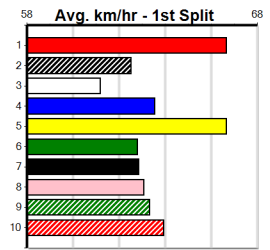

PAUA OF BUDDY AT STUD

Distance: 400m, Race Type: Tier 3 - Grade 6, Total Prizemoney: $1,530
1st: $1,000, 2nd: $320, 3rd: $160, 4th: $50

ARKA NOBLE (7) was dominant in his 22.51 Ballarat win and he will prove hard to reel in again.
ARKA RIVER (8) owns a speedy 22.89 PB here and she will get a nice cart across early on.
PLAYBACK (1) can run a cheeky race.

Watchdog Tips: 7 8 1 2 Bet: Win 7

PLAYBACK [6] Risky early but has good muster, can threaten $4.20
BK Dog Oct-22 Sire: PLAYLIST Dam: VALLEY REAPER
Owner(s): P Pollutro
Trainer: Phillip Pollutro (Morwell)
Winning Distances: < 300m (0) 300 - 399m (2) 400 - 499m (0) 500 - 599m (0) 600 - 699m (0) > 700m (0)
Winning Weights: 33.8(1) 34.1(1)
Box History table and Prize Best Starts Trk/Dts APM

OLYMPIC HISTORY [6] Solid PB here, will get cover early, keep safe $6.50
BK Dog Oct-21 Sire: BLUE MOON RISING Dam: VALHALLA GIRL
Owner(s): S Van oirschot
Trainer: Steven Van oirschot (Moe South)
Winning Distances: < 300m (0) 300 - 399m (0) 400 - 499m (2) 500 - 599m (0) 600 - 699m (0) > 700m (0)
Winning Weights: 28.3(2)
Box History table and Prize Best Starts Trk/Dts APM

COME CATCH ME [6] Well beaten in all six runs here, prefer to watch $16.00
BK Bitch Feb-21 Sire: NITRO BURST Dam: MUZA'S ANGEL
Owner(s): Y Andrews
Trainer: Yvonne Andrews (Kilmany)
Winning Distances: < 300m (0) 300 - 399m (0) 400 - 499m (1) 500 - 599m (1) 600 - 699m (0) > 700m (0)
Winning Weights: 27.6(1) 27.7(1)
Box History table and Prize Best Starts Trk/Dts APM

HURRICANE TAHLIA [6] Poor strike rate here, will find this beyond her $18.00
WBKT Bitch Apr-20 Sire: HECTON BALE Dam: HURRICANE BILLIE
Owner(s): V Sultana
Trainer: Victoria Sultana (Trafalgar East)
Winning Distances: < 300m (0) 300 - 399m (1) 400 - 499m (1) 500 - 599m (0) 600 - 699m (0) > 700m (0)
Winning Weights: 28.0(1) 28.1(1)
Box History table and Prize Best Starts Trk/Dts APM

INTER TERRA [6] Struggles here, draw is a concern, tough ask $10.00
BK Bitch Sep-21 Sire: AUSSIE INFRARED Dam: INTER SANTINA
Owner(s): TONY AND JOE (SYN), T Interligi, J Interligi
Trainer: Joe Interligi (Dandenong North)
Winning Distances: < 300m (0) 300 - 399m (2) 400 - 499m (0) 500 - 599m (0) 600 - 699m (0) > 700m (0)
Winning Weights: 27.1(1) 27.3(1)
Box History table and Prize Best Starts Trk/Dts APM