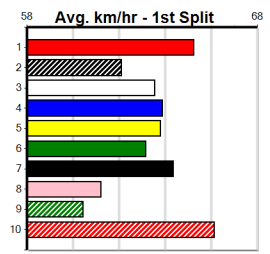

MC GRAFIX & SIGNS

Distance: 460m, Race Type: Grade 5 T3, Total Prizemoney: $1,530
1st: $1,000, 2nd: $320, 3rd: $160, 4th: $50

DARNUM FOX (3) has the class edge over her rivals and she is expected to sprint well fresh. VALVE BOUNCE (8) has turned in some handy performances of late and the wide draw suits, while IRON TYSON (6) can run a cheeky race.

Watchdog Tips: 3 8 6 5 Bet: Win 3

CATCH THE OUTLAW [5] Solid record here, draw helps, place claims $7.50
WBK Dog Dec-20 Sire: FERNANDO BALE Dam: SUPREME OUTLAW
Owner(s): P Pollutro
Trainer: Phillip Pollutro (Morwell)

RARE TARRA [5] Every chance in her past few runs, outclassed $12.00
BK Bitch May-21 Sire: HARD STYLE RICO Dam: GRACE INTENTION
Owner(s): L Smith
Trainer: Luke Smith (Drouin)

DARNUM FOX [5] Resuming, has the class edge, hard to hold out $4.20
BK Bitch Oct-21 Sire: BERNARDO Dam: DARNUM DASHER
Owner(s): P Handley
Trainer: Peter Handley (Darnum)

RUMOUR CONFIRMED [5] Poor record here, draw is a concern, next time $10.00
RF Dog Mar-21 Sire: HOOKED ON SCOTCH Dam: SPARKY GIRL
Owner(s): TWENTY YEARS (SYN), G Howell, M Carlstrom, G Beattie, B Melbourne
Trainer: Geoffrey Howell (Pearcedale)

AUDACIOUS LIVVY [5] Far from disgraced at Sale, must keep safe $4.60
BK Bitch Sep-21 Sire: MAGIC SPRITE Dam: AUDACIOUS GRACE
Owner(s): K Wainwright
Trainer: Diane Wainwright (Rosedale)

1

2

3

4

5