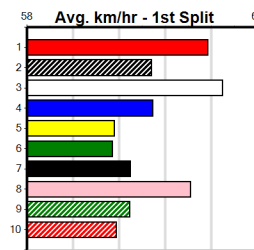

G'DAY CHEF CATERERS

Distance: 400m, Race Type: Grade 5 T3, Total Prizemoney: $1,530
1st: $1,000, 2nd: $320, 3rd: $160, 4th: $50

PENNY BLUE DEMON (8) can come out running and this is the easiest race he has contested for a while. GO ASTRAY (7) owns a solid 23.06 PB here and he can work into the mix mid race. ENRAGED (6) is never too far away here.

Watchdog Tips: 8 7 6 3 Bet: Win 8

Race card for NEXT TEARDROP [5]. Resuming, can push up the track, too risky. $10.00. Trainer: Pasquale Derubeis (Cape Woola). Includes box history and performance data.

Race card for COMPTON GUMDROPS (SA) [Lacking confidence, struggles here, prefer others]. $14.00. Trainer: Joseph Sultana (Trafalgar East). Includes box history and performance data.

Race card for MR. LARSON [5]. Rarely runs a bad race here, must keep safe. $4.60. Trainer: Andrea Condon (Hampton Park). Includes box history and performance data.

Race card for MEGA BANJO BOY [5]. Beaten in all nine runs here, prefer to watch. $9.00. Trainer: William Dawes (Moe). Includes box history and performance data.

Race card for SWEET TONIGHT [5]. Can ping the lids on occasions, place claims. $8.00. Trainer: Shane Jack (Dalmore). Includes box history and performance data.