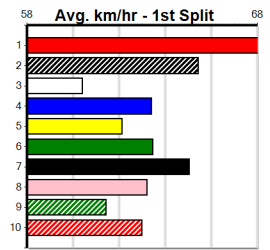

Warragul

PHOTO MAN AT STUD

1 11:44AM

(VIC time)

Distance: 400m, Race Type: Tier 3 - Maiden, Total Prizemoney: $1,530
1st: $1,000, 2nd: $320, 3rd: $160, 4th: $50

PRETTY GOLDIE (2) led for a long way two runs back and she can go one better this time around. REALITY ZERO (6) has shown improvement in his past two and he can settle on the speed. SLAY QUEEN MOLLY (7) can run a cheeky race.

Watchdog Tips: 2 6 7 1 Bet: Win 2

Table with columns: Form Box, Wgt, Dist, Track, Date, Time, BON, Margin, 1st/2nd (Time), PIR, Checked, Comment, W/R, Split 1, S/P, Grade

BRAEMAR JEANNIE [M] Good early burn, getting stronger, keep safe $7.50
BK Bitch Jun-21 Sire: MY REDEEMER Dam: THURLES PRINCESS
Owner(s): Y Cassidy
Trainer: Yvonne Cassidy (Valencia Creek)

PRETTY GOLDIE [M] Led for a long way two runs back, go close $2.80
RF Bitch Feb-23 Sire: ASTON FASTNET Dam: PRETTY MUCH
Owner(s): K Iles
Trainer: Nicole Lund (Longwarry)

BALLYMAC STORM [M] Beaten in all four runs to date, needs to lift $16.00
BK Bitch May-21 Sire: WINDY MILLAR Dam: BALLYMAC FINOLA
Owner(s): D Mcphie
Trainer: Desmond Mcphie (Kilmany)

TERRORISING TOM [M] Had a few chances, draw is a worry, place $8.00
BK Dog Dec-21 Sire: TOMMY SHELBY Dam: CHLOE LOUISE
Owner(s): C Fulford
Trainer: Cindy Fulford (Maffra)

BOIL THE BILLY [M] Every chance last time, draw is a worry, tested $21.00
BD Dog May-22 Sire: MY REDEEMER Dam: PLEACH
Owner(s): C Fulford
Trainer: Lindsay Fulford (Maffra)

1

2

3

4

5

Box History table for Braemar Jeannie

Box History table for Pretty Goldie

Box History table for Ballymac Storm

Box History table for Terrorising Tom

Box History table for Boil the Billy