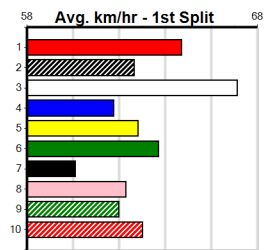

SHIMA SHINE AT STUD (1-2 WINS)

Distance: 460m, Race Type: Tier 3 - Restricted Win, Total Prizemoney: $1,530
1st: $1,000, 2nd: $320, 3rd: $160, 4th: $50

MY NAME'S EVELYN (3) has been impressive to date and she is expected to make every post a winner. NACHO COOKIE (4) owns a solid 26.11 PB here and she is expected to race well fresh. KAOS CONTROL (6) has been consistent to date.

Watchdog Tips: **3** **4** **6** **2** **Bet:** Box Quinella 3,4,6 ($10 for 333.33%)

Form	Box	Wgt	Dist	Track	Date	Time	BON	Margin	1st/2nd (Time)	PIR	Checked	Comment	WR	Split 1	S/P	Grade

1

Matriarch Shell [7] **$12.00**

BE Bitch Apr-22 Sire: TOMMY SHELBY Dam: WHARFIES GIRL Trainer: Carly Feltham (Devon Meadows)

Owner(s): C Feltham

Winning Distances: < 300m (0) 300 - 399m (0) 400 - 499m (1) 500 - 599m (0) 600 - 699m (0) > 700m (0)

Winning Weights: 25.0(1)

Post	Wgt	Dist	Track	Date	Time	BON	Margin	1st/2nd (Time)	PIR	Checked	Comment	WR	Split 1	S/P	Grade
5th (4)	25.4	350	HVL	R2	07-Jun-24	19.91	19.55	3.5L CALAMITY KAIT (19.68)	M/5	.	.	.	6.83	$9.70	T3-M
2nd (8)	25.4	525	MEP	R1	12-Jun-24	31.05	29.89	2.25L SIR BILLY BOY (30.89)	S/3322	.	.	.	5.24	$10.30	M
3rd (3)	25.3	400	WGL	R1	20-Jun-24	23.14	22.89	1.00L CRYPTO ROYALTY (23.07)	M/23	.	.	.	8.64	$8.10	T3-M
2nd (2)	25.0	460	WGL	R1	11-Jul-24	26.94	26.48	1.00L SCOTTY'S STACY (26.89)	M/111	.	.	.	6.72	$3.30	T3-M
4th (8)	24.8	350	HVL	R1	28-Jul-24	19.95	19.29	4.75L MYSTERY TERMS (19.63)	M/6	.	.	.	6.80	$3.20	MH
7th (5)	24.9	350	HVL	R1	04-Aug-24	20.03	18.94	6.00L POINT THE FINGER (19.63)	M/5	.	.	.	6.74	$33.80	MF
1st (3)	25.0	460	WGL	R1	08-Aug-24	26.47	26.06	3.75L GENERAL SHADOW (26.72)	M/111	.	.	.	6.58	$2.50	T3-M
5th (8)	25.0	400	WGL	R9	27-Aug-24	23.76	22.90	13.00 WHISKEY GOSSIP (22.90)	M/45	.	.	.	8.59	$18.50	X67

Last 3 wins NOT included above

Box History

Bx	1st	2nd	3rd	4th	5th	6th	7th	8th
1					1		1	
2		2						
3	1		1				1	
4					1			
5								1
6								
7								
8		1		1	2			

Prize Best $2735.00
Starts 26.47(3)-8/8/24
Trk/Dts 13-1-3-1
APM 2-1-1-0
1856

2

Astonishing Lady [7] **$8.00**

BK Bitch Jul-22 Sire: CATCH THE THIEF Dam: SAW BLAZE Trainer: Stavros Kipirtidis (Cranbourne So)

Owner(s): S Kipirtidis

Winning Distances: < 300m (0) 300 - 399m (0) 400 - 499m (1) 500 - 599m (0) 600 - 699m (0) > 700m (0)

Winning Weights: 29.3(1)

Post	Wgt	Dist	Track	Date	Time	BON	Margin	1st/2nd (Time)	PIR	Checked	Comment	WR	Split 1	S/P	Grade
6th (4)	29.2	400	WGL	R1	09-Aug-24	23.76	22.22	15.00 LUCKY (22.74)	M/88	.	.	.	8.84	$37.40	M
1st (3)	29.3	400	WGL	R2	16-Aug-24	23.26	22.44	3.00L INVICTUS ROSE (23.45)	M/31	.	.	.	8.70	$52.80	M
3rd (3)	29.5	400	WGL	R10	29-Aug-24	23.42	23.00	0.10L SPIRIT OF DUKE (23.41)	M/73	.	.	.	8.67	$10.30	T3-7
7th (6)	29.2	400	WGL	R2	06-Sep-24	23.57	22.54	3.75L SON OF DUKE (23.31)	M/86	.	.	.	8.70	$81.30	7

Last 3 wins NOT included above

Box History

Bx	1st	2nd	3rd	4th	5th	6th	7th	8th
1								
2								
3	1		1					
4						1		
5								
6								1
7								
8								

Prize Best $1840.00
Starts FSTD
Trk/Dts 4-1-0-1
APM 0-0-0-0
1840