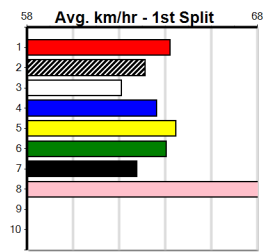

SPORTSBET NOBODY DOES IT EASIER

Distance: 400m, Race Type: Tier 3 - Grade 7, Total Prizemoney: $1,530
1st: $1,000, 2nd: $320, 3rd: $160, 4th: $50

ATOMIC SECRET (7) is better than his past two runs and he should have enough pace to cross and lead. ROOFTOP SHOUT (5) is armed with slick early speed and he will continue to get stronger. I'M A TREASURE (1) is never far away here.

Watchdog Tips: 7 5 1 3 Bet: Win 7

Form Box Wgt Dist Track Date Time BON Margin 1st/2nd (Time) PIR Checked Comment W/R Split 1 S/P Grade
I'M A TREASURE (NSW)[7] Placed in four of six here, can threaten $7.50
Owner(s): C Treasure
Winning Distances: < 300m (0) 300 - 399m (1) 400 - 499m (0) 500 - 599m (0) 600 - 699m (0) > 700m (0)
Winning Weights: 28.1(1)
4th (8) 28.0 460 WGL R1 04-Jul-24 26.79 26.13 9.00L FLYING PROUD (26.17) Q/122 . . . . 6.64 $17.20 M
2nd (6) 27.7 435 SLE R1 17-Jul-24 25.19 24.54 2.00L STORMY SECRET (25.05) M/122 . . SW . . 5.36 $25.30 M
3rd (4) 27.7 435 SLE R2 24-Jul-24 25.17 24.44 2.25L MR. GROOVE (25.02) M/322 . . . . 5.37 $3.90 M
1st (2) 28.1 350 HVL R1 02-Aug-24 19.94 19.11 1.25L LUCKY INDEED (20.02) M/1 . . . . 6.72 $2.60 T3-M
3rd (8) 28.5 400 WGL R10 08-Aug-24 23.59 22.66 6.00L SPICY ASSASSIN (23.18) S/33 . . . . 8.76 $6.60 T3-7
2nd (7) 28.6 435 SLE R3 14-Aug-24 24.99 24.45 0.25L BRAEMAR SHEILA (24.98) M/212 . . . . 5.33 $17.00 T
2nd (1) 28.2 400 WGL R10 22-Aug-24 23.28 22.55 4.00L KETCHIKAN KID (23.00) S/43 . . . . 8.51 $12.80 T
3rd (2) 28.5 350 HVL R9 06-Sep-24 19.81 19.01 0.50L SPARTAN M/1 . . . . 6.62 $15.40 T3-7
Last 3 wins NOT included above
Prize Best $3810.00
Starts 23.22(8)-4/6/24
Trk/Dts 18-1-5-6
APM 6-0-2-2 2942

Form Box Wgt Dist Track Date Time BON Margin 1st/2nd (Time) PIR Checked Comment W/R Split 1 S/P Grade
POPPY'S PAL [7] Form and confidence is down, must improve $6.00
Owner(s): S Stockdale
Winning Distances: < 300m (0) 300 - 399m (0) 400 - 499m (1) 500 - 599m (0) 600 - 699m (0) > 700m (0)
Winning Weights: 32.3(1)
1st (6) 32.3 435 SLE R2 05-Jun-24 24.99 24.37 1.5L DAD'S JAM DONUT (25.10) Q/111 . . SW . . 5.26 $7.20 M
7th (6) 32.1 460 WGL R4 11-Jun-24 26.73 25.67 9.00L CONSPIRED (26.13) M/567 . . . . 6.77 $16.90 X67
2nd (6) 32.4 435 SLE R4 19-Jun-24 24.95 24.41 0.10L DR. LETTIE (24.94) Q/111 . . . . 5.24 $4.70 X67
5th (1) 32.4 435 SLE R2 26-Jun-24 25.12 24.20 8.00L PAW MANNY (24.57) M/343 . . . . 5.42 $2.70 T
4th (1) 32.3 350 TRA R4 05-Jul-24 20.22 19.49 4.75L PAW WALDO (19.89) M/22 . . . . 6.71 $2.90 X67
F (7) 32.2 395 TRA R4 15-Jul-24 0.00 22.67 . ROLLING COAL (23.13) M/548 . . VO . . 4.02 $2.90 T3-7
7th (4) 32.3 400 WGL R9 25-Jul-24 24.12 23.01 12.00L GOT FLAIR (23.32) M/57 . . . . 8.60 $3.80 T3-7
Last 3 wins NOT included above
Prize Best $2355.00
Starts 24.12(4)-25/7/24
Trk/Dts 7-1-1-0
APM 1-0-0-0 1413