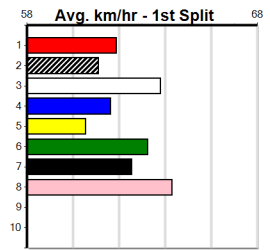

OAKS SUPER BOX

Distance: 400m, Race Type: Tier 3 - Grade 7, Total Prizemoney: $1,530
1st: $1,000, 2nd: $320, 3rd: $160, 4th: $50

SODA DIESEL (7) will find this easier than his most recent racing and he should assume control mid race. BEHIND GREYWALLS (8) was far from disgraced at Ballarat and she is a good anchor for top 4 in a SRM. SCOTCH NEAT (5) has solid claims

Watchdog Tips: 7 8 5 3 Bet: Win 7

LET'S MAKE UP [7] Improving type but this is harder, place best $6.50
RF Bitch Jan-22 Sire: FERNANDO BALE Dam: SMOKIN' CINDY
Trainer: Tony Tufo (Labertouche)
Winning Distances: < 300m (0) 300 - 399m (0) 400 - 499m (1) 500 - 599m (0) 600 - 699m (0) > 700m (0)
Winning Weights: 26.2(1)
7th (2) 24.9 400 WGL R2 11-Jun-24 23.80 22.72 12.00 SAXON KELTON (23.00) Q/77 8.99 $1.90 M
6th (6) 24.9 400 WGL R2 09-Jul-24 23.89 22.52 10.00 DEAL CLOSER (23.22) S/68 8.76 $20.70 M
5th (7) 24.9 400 WGL R1 18-Jul-24 23.76 22.88 4.25L COLLINDA POPS (23.48) Q/65 8.87 $5.00 M
5th (2) 25.3 460 WGL R1 01-Aug-24 27.16 26.14 14.00 MINH ALFIE (26.22) M/887 6.96 $6.80 M
4th (1) 25.3 300 HVL R1 09-Aug-24 17.30 16.90 4.00L ROWDY'S BEAST (17.03) M/5 4.14 $30.10 T3-M
4th (2) 25.6 400 WGL R1 15-Aug-24 23.17 22.75 3.5L SPARTAN MISSILE (22.95) M/44 8.60 $20.20 T3-M
1st (1) 26.2 400 WGL R2 05-Sep-24 23.26 23.16 2.50L SLAY QUEEN MOLLY (23.42) M/11 8.54 $2.40 M
Last 3 wins NOT included above
Box History
Prize Best $1100.00
Starts 23.17(2)-15/8/24
Trk/Dts 7-1-0-0
APM 5-1-0-0 1090

REWRITTEN [7] Poor strike rate, can push up the track, tested $16.00
RF Dog Aug-21 Sire: BEWILDERING Dam: MISS DEE MEADOWS
Trainer: Steven Van oirschot (Moe South)
Winning Distances: < 300m (0) 300 - 399m (0) 400 - 499m (1) 500 - 599m (0) 600 - 699m (0) > 700m (0)
Winning Weights: 31.3(1)
4th (8) 32.5 400 WGL R4 27-Jun-24 23.26 22.85 6.00L CRYPTO ROYALTY (22.85) M/44 8.56 $9.90 7
3rd (3) 32.6 400 WGL R3 11-Jul-24 23.70 23.08 1.25L HAVANA BLUEBIRD (23.62) S/66 8.74 $13.80 T3-7
4th (4) 32.8 400 WGL R4 18-Jul-24 23.71 22.88 11.00 ASTON CONGO (22.98) M/75 8.94 $8.90 7
5th (1) 32.5 425 BEN R3 24-Jul-24 25.16 24.31 11.00 BINGO DASH (24.39) M/645 6.98 $20.60 7
5th (4) 32.4 400 WGL R10 01-Aug-24 23.40 22.88 3.25L OLYMPIC HISTORY (23.18) M/45 8.71 $14.20 7
4th (6) 31.7 425 BEN R3 21-Aug-24 24.99 24.10 9.50L TORNADO JACK (24.35) M/344 6.87 $12.10 7
5th (8) 32.0 435 SLE R9 28-Aug-24 25.53 24.42 9.00L LAKEVIEW JACK (24.91) M/555 5.52 $21.20 X67
6th (4) 32.3 400 WGL R9 05-Sep-24 23.89 23.16 6.00L EVIE WONDER (23.49) S/44 8.79 $35.10 7
Last 3 wins NOT included above
1st (8) 31.3 400 WGL R1 20-Jul-23 23.62 22.92 0.75L TANTANGARA GIRL (23.67) M/11 8.44 $5.60 T3-M
Box History
Prize Best $4620.00
Starts 23.17(8)-13/4/24
Trk/Dts 44-1-4-9
APM 25-1-3-5 704