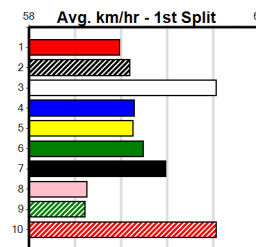

SENNACHIE AT STUD

Distance: 460m, Race Type: Grade 5 T3, Total Prizemoney: $1,530
1st: $1,000, 2nd: $320, 3rd: $160, 4th: $50

NEENA BALE (1) has the good draw and she will find this easier than her most recent racing.
TOOTSIE (3) returned to form with a smart 19.54 Healesville win and she will be in the firing line throughout. CATCH A RAINBOW (4) has claims.

Watchdog Tips: 1 3 4 5 Bet: Box Quinella 1,3,4 ($10 for 333.33%)

NEENA BALE (NSW)[5] No luck of late, this is easier, hard to hold out $3.40
BK Bitch May-21 Sire: DYNA VILLA Dam: JACLYN BALE
Owner(s): L Harris
Trainer: Luke Harris (Devon Meadows)
Winning Distances: < 300m (0) 300 - 399m (3) 400 - 499m (1) 500 - 599m (0) 600 - 699m (0) > 700m (0)
Winning Weights: 23.2(1) 24.5(1) 24.9(1) 25.2(1)
Last 3 wins NOT included above

CHI FOOSE [5] Risky early, can push up the track, risky $12.00
BEF Bitch Jul-20 Sire: AUSSIE INFRARED Dam: SAW BLAZE
Owner(s): S Kipirtidis
Trainer: Stavros Kipirtidis (Cranbourne So)
Winning Distances: < 300m (0) 300 - 399m (1) 400 - 499m (5) 500 - 599m (0) 600 - 699m (0) > 700m (0)
Winning Weights: 26.8(1) 27.1(1) 27.3(1) 27.4(1) 28.0(2)
Last 3 wins NOT included above

TOOTSIE [5] Led for a long way last time, main danger $3.60
RF Bitch Sep-21 Sire: FERNANDO BALE Dam: AMELIA CHRISTA
Owner(s): W Dawes
Trainer: William Dawes (Moe South)
Winning Distances: < 300m (0) 300 - 399m (5) 400 - 499m (3) 500 - 599m (2) 600 - 699m (0) > 700m (0)
Winning Weights: 25.8(1) 25.9(1) 26.1(1) 26.3(1) 26.5(2) 26.6(2) 26.7(2)
Last 3 wins NOT included above

CATCH A RAINBOW [5] Strong effort two runs back, threat with luck $10.00
BK Bitch Nov-21 Sire: GET IT GIZMO Dam: MISS FIREBIRD
Owner(s): C Pirani
Trainer: Cheryl Pirani (Boronia)
Winning Distances: < 300m (0) 300 - 399m (0) 400 - 499m (3) 500 - 599m (0) 600 - 699m (0) > 700m (0)
Winning Weights: 28.2(1) 28.3(1) 28.5(1)
Last 3 wins NOT included above

KID CARNAGE [5] Solid muster, should get room early on, respect $8.00
BD Dog Sep-21 Sire: ORSON ALLEN Dam: CELEBRITY
Owner(s): Eye Candy (SYN), C Wilk, K Gorman
Trainer: Jade Mifsud (Hernes Oak)
Winning Distances: < 300m (0) 300 - 399m (0) 400 - 499m (3) 500 - 599m (0) 600 - 699m (0) > 700m (0)
Winning Weights: 31.7(1) 32.4(1) 32.8(1)
Last 3 wins NOT included above

1

2

3

4

5