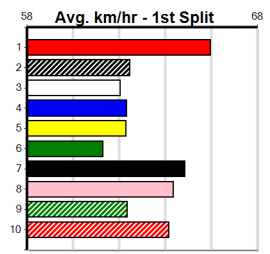

Watchdog Tips: 6 7 8 1 Bet: Box Quinella 6,7,8 (\$10 for 333.33%)

Table with columns: Form Box, Wgt, Dist, Track, Date, Time, BON, Margin, 1st/2nd (Time), PIR, Checked, Comment, W/R, Split 1, S/P, Grade