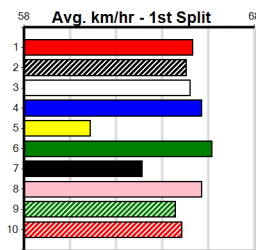

MANNINGS GREYHOUND COMPLEX

Distance: 425m, Race Type: Grade 6, Total Prizemoney: $2,925
1st: $1,950, 2nd: $600, 3rd: $300, 4th: $75

Watchdog Tips:

Bet:

Form Box Wgt Dist Track Date Time BON Margin 1st/2nd (Time) PIR Checked Comment W/R Split 1 S/P Grade

COOPER SUMMER [6]
BD Dog Nov-21 Sire: ORSON ALLEN Dam: SUMMER SKYE
Owner(s): K Ashton
Trainer: Kevin Ashton (Charlton)
Winning Distances: < 300m (0) 300 - 399m (0) 400 - 499m (2) 500 - 599m (0) 600 - 699m (0) > 700m (0)
Winning Weights: 28.2(1) 29.3(1)
Box History table and Prize Best Starts Trk/Dts APM

ALWAYS MIA [6]
BK Bitch Feb-21 Sire: FERNANDO BALE Dam: NAUGHTY CAZZA
Owner(s): P Trim
Trainer: Peter Trim (Campbells Forest)
Winning Distances: < 300m (0) 300 - 399m (0) 400 - 499m (2) 500 - 599m (0) 600 - 699m (0) > 700m (0)
Winning Weights: 26.9(1) 27.1(1)
Box History table and Prize Best Starts Trk/Dts APM

TURBO GEORGE [6]
BK Dog Sep-21 Sire: FERNANDO BALE Dam: BRYLEE
Owner(s): M Morrissey
Trainer: Mark Morrissey (Junortoun)
Winning Distances: < 300m (0) 300 - 399m (0) 400 - 499m (2) 500 - 599m (0) 600 - 699m (0) > 700m (0)
Winning Weights: 33.1(1) 33.8(1)
Box History table and Prize Best Starts Trk/Dts APM

SILVER MACK [6]
BK Bitch Mar-22 Sire: FERNANDO BALE Dam: THANKS CHERYL
Owner(s): D Burnett
Trainer: Rodney Clark (Echuca Village)
Winning Distances: < 300m (0) 300 - 399m (1) 400 - 499m (1) 500 - 599m (0) 600 - 699m (0) > 700m (0)
Winning Weights: 25.9(1) 26.2(1)
Box History table and Prize Best Starts Trk/Dts APM

ARCHIE MCIVOR [6]
RBD Dog May-22 Sire: FERAL FRANKY Dam: MCIVOR VERNA
Owner(s): B Priest
Trainer: Barry Priest (Junortoun)
Winning Distances: < 300m (0) 300 - 399m (0) 400 - 499m (2) 500 - 599m (0) 600 - 699m (0) > 700m (0)
Winning Weights: 32.7(1) 32.8(1)
Box History table and Prize Best Starts Trk/Dts APM