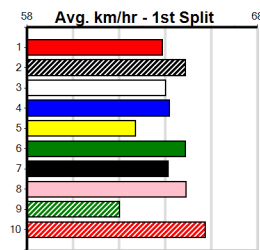

GRAY'S BENDIGO (1-4 WINS) (275+RANK)

Distance: 425m, Race Type: Restricted Win, Total Prizemoney: $2,925
1st: $1,950, 2nd: $600, 3rd: $300, 4th: $75

Watchdog Tips: [ ] [ ] [ ] [ ] Bet: [ ]

Form Box Wgt Dist Track Date Time BON Margin 1st/2nd (Time) PIR Checked Comment WR Split 1 S/P Grade

NOLAN BALE (NSW)[6]
WBK Dog Oct-21 Sire: NEED MY MONEYNOW Dam: DYNA GERTIE
Owner(s): L Harris
Winning Distances: < 300m (0) 300 - 399m (2) 400 - 499m (0) 500 - 599m (0) 600 - 699m (0) > 700m (0)
Winning Weights: 29.5(1) 30.1(1)
7th (1) 30.6 390 BAL R2 13-Mar-24 23.43 22.09 17.00 LUKA MAGIC (22.28) S/77 . . . 8.84 $3.90 7
4th (3) 30.6 400 GEL R9 18-Mar-24 23.23 22.63 9.00L CHESTER KEEPING (22.63) M/33 . . . 8.53 $9.30 7
4th (1) 30.2 400 WGL R4 30-Mar-24 22.94 22.74 1.25L FIRST MATE (22.86) M/11 . VO . 8.43 $2.50 7
5= (5) 30.2 400 GEL R9 02-Apr-24 23.64 22.50 17.00 XISCO BALE (22.50) M/65 . . . 9.11 $4.10 7
2nd (6) 29.9 350 TRA R9 06-Apr-24 20.12 19.91 0.50L ANNIE MIKADO (20.09) M/63 . . . 6.79 $5.40 X67
5th (3) 30.1 390 WBL R3 11-Apr-24 22.73 22.09 6.50L LEON'S ENTITY (22.31) M/65 . . . 9.13 $5.70 7
2nd (2) 30.0 425 BEN R4 14-Apr-24 24.40 24.03 2.00L BUSHMAN'S ARCHIE (24.28) M/322 . . . 6.75 $6.90 T3-7
1st (1) 29.5 350 TRA R2 22-Apr-24 20.01 19.86 4.00L CHOICE MOMENT (20.28) M/11 . SW . 6.72 $2.10 T3-7
Last 3 wins NOT included above
1st (1) 30.1 390 WBL R4 28-Dec-23 22.39 22.00 4.25L LEKTRA FRED (22.68) M/11 . . . 8.65 $1.50 MH
Prize Best Starts Trk/Dts APM $5050.00 NBT 14-2-4-1 1-0-1-0 3430

FULL SPEED AHEAD [5]
BK Bitch Feb-21 Sire: MAGICAL BALE Dam: ONE STEP AHEAD
Owner(s): C Treherne
Winning Distances: < 300m (0) 300 - 399m (0) 400 - 499m (4) 500 - 599m (0) 600 - 699m (0) > 700m (0)
Winning Weights: 28.9(1) 29.5(1) 30.2(2)
5th (3) 30.1 410 HOR R7 28-Nov-23 23.60 22.69 4.25L EMOLGA BALE (23.31) Q/11 . V7 . 10.15 $10.10 5
5th (3) 30.1 300 HVL R12 07-Jan-24 17.02 16.56 3.00L BLUE CRISTALLE (16.81) M/1 . V7 . 3.83 $28.60 5
ST (-) 29.3 400 GEL 12-Mar-24 23.71 19.00 Trial Cleared Q/25 . 5of8 . . ST
5th (2) 29.5 425 BEN R2 16-Mar-24 24.33 23.61 9.00L GOLD SCOTCH (23.71) M/113 . . . 6.44 $12.80 RW
5th (3) 29.2 390 BAL R12 03-Apr-24 22.55 21.97 5.50L BETSIE BALE (22.18) M/77 . . . 8.84 $16.50 5
1st (8) 28.9 400 GEL R7 09-Apr-24 22.80 22.46 1.5L MAGIC BEE (22.89) S/34 . SW . 8.48 $1.30 5H
8th (1) 29.2 400 GEL R10 19-Apr-24 23.36 22.37 13.00 URITH BALE (22.49) M/87 . . . 8.90 $5.50 5F
2nd (8) 29.2 390 WBL R5 22-Apr-24 22.28 22.06 1.75L GIZMO'S GIRL (22.16) M/22 . SW . 8.56 $2.30 SH
Last 3 wins NOT included above
1st (8) 30.2 400 GEL R1 18-Apr-23 22.67 22.54 5.00L RIKU (23.02) S/11 . . . 8.46 $1.70 M
1st (7) 29.5 450 BAL R5 03-Sep-23 25.75 25.74 2.00L DISTRACTING (25.88) M/111 . . . 6.62 $4.20 T3-RW
1st (8) 30.2 425 BEN R2 27-Oct-23 24.00 23.75 2.00L BEN SHAKER (24.14) M/111 . SW . 6.49 $28.50 X67
Prize Best Starts Trk/Dts APM $7910.00 24.00(8)-27/10/23 30-4-7-1 4-1-1-0 2848