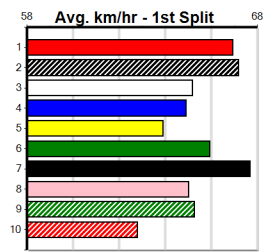

JARROD LARKIN CONCRETING

Distance: 425m, Race Type: Mixed 4/5, Total Prizemoney: $3,360
1st: $2,250, 2nd: $690, 3rd: $345, 4th: $75

Watchdog Tips:

Bet:

Form Box	Wgt	Dist	Track	Date	Time	BON	Margin	1st/2nd (Time)	PIR	Checked	Comment	WR	Split 1	S/P	Grade

1

MISTRESS OASIS [5]

F Bitch Jan-22 Sire: **ORSON ALLEN** Dam: **SARAH SWIFT** Trainer: **Rodney Clark (Echuca Village)**

Owner(s): **G Berry**

Winning Distances: < 300m (0) 300 - 399m (3) 400 - 499m (5) 500 - 599m (0) 600 - 699m (0) > 700m (0)

Winning Weights: 28.3(1) 28.4(2) 28.6(1) 28.7(1) 28.8(1) 29.0(1) 29.2(1)

Box	1st	2nd	3rd	4th	5th	6th	7th	8th
1	2	2			1			
2	2		2	1	1			
3	1	2	1	1	2			
4	1	1				1	1	1
5			1					1
6	1					1		1
7		3				1		
8	1	1						

Prize Best Starts Trk/Dts APM: $22430.00, 23.92(6)-29/9/23, 34-8-9-4, 6-2-1-0, 10123

2

GREEN FLASH [5]

F Bitch Apr-22 Sire: **ORSON ALLEN** Dam: **ORIENTAL JADE** Trainer: **Rodney Clark (Echuca Village)**

Owner(s): **M Lord**

Winning Distances: < 300m (0) 300 - 399m (2) 400 - 499m (2) 500 - 599m (0) 600 - 699m (0) > 700m (0)

Winning Weights: 27.6(1) 28.2(1) 28.5(1) 29.1(1)

Box	1st	2nd	3rd	4th	5th	6th	7th	8th
1	1	1	1					
2	1	1	1	1				
3								
4	1							1
5	1	1						
6	1		1					1
7		3						1
8	1		2	2				

Prize Best Starts Trk/Dts APM: $10850.00, FSH, 22-4-8-2, 0-0-0-0, 7980

3

BERN BY [5]

BD Dog Feb-21 Sire: **BERNARDO** Dam: **FERNANDO'S ANGEL** Trainer: **Ryan Galea (Brookfield) ENG WBL 2024-04-25**

Owner(s): **C Patrick**

Winning Distances: < 300m (0) 300 - 399m (2) 400 - 499m (3) 500 - 599m (5) 600 - 699m (0) > 700m (0)

Winning Weights: 29.1(1) 29.3(1) 29.4(1) 29.5(1) 29.6(2) 30.0(1) 30.3(1) 30.4(1) 30.8(1)

Box	1st	2nd	3rd	4th	5th	6th	7th	8th
1		2		1	1			
2	1			2			1	
3	3	1	4	1				2
4				1				1
5	2	1				2		2
6							2	6
7	2	1			1	2	1	
8	2	1	1			2	4	1

Prize Best Starts Trk/Dts APM: $38295.00, NBT, 55-10-6-5, 1-0-0-1, 15612

4

GOLDEN LADY [4]

RBD Bitch Feb-22 Sire: **FERNANDO BALE** Dam: **GOLDEN SHIRAZ** Trainer: **Paul Ellis (Heathcote)**

Owner(s): **P Ellis**

Winning Distances: < 300m (0) 300 - 399m (3) 400 - 499m (3) 500 - 599m (0) 600 - 699m (0) > 700m (0)

Winning Weights: 25.8(1) 25.9(1) 26.2(1) 26.5(1) 26.6(2)

Box	1st	2nd	3rd	4th	5th	6th	7th	8th
1	2							
2	1							
3								1
4					1			1
5			1	1		2		
6	2							
7	1					2		
8								1

Prize Best Starts Trk/Dts APM: $9060.00, 24.19(2)-22/3/24, 16-6-0-1, 8-2-0-1, 7396

5

WINKING WILLIE [5]

BK Dog Feb-22 Sire: **BERNARDO** Dam: **SILVER SALUTE** Trainer: **Ned McDonald (Pearcedale)**

Owner(s): **D Rhodes**

Winning Distances: < 300m (0) 300 - 399m (7) 400 - 499m (1) 500 - 599m (0) 600 - 699m (0) > 700m (0)

Winning Weights: 33.9(1) 34.1(1) 34.7(1) 35.3(2) 35.4(1) 35.6(1) 35.8(1)

Box	1st	2nd	3rd	4th	5th	6th	7th	8th
1		1			1			
2				1				
3					2			
4	1	1			1			
5	1	1	1					1
6	1			1				
7	3	2						
8	2	1			1			

Prize Best Starts Trk/Dts APM: $20910.00, FSH, 23-8-6-1, 0-0-0-0, 13262