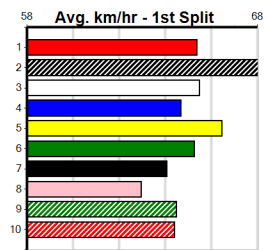

HIP POCKET BENDIGO

Distance: 500m, Race Type: Mixed 4/5, Total Prizemoney: $3,875
1st: $2,600, 2nd: $800, 3rd: $400, 4th: $75

Watchdog Tips:

Bet:

Table with columns: Form Box, Wgt, Dist, Track, Date, Time, BON, Margin, 1st/2nd (Time), PIR, Checked, Comment, W/R, Split 1, S/P, Grade

STAR'S HOPE [4]
BK Bitch Jan-21 Sire: BERNARDO Dam: STAR DESIRE
Owner(s): K Quinn
Winning Distances: < 300m (0) 300 - 399m (3) 400 - 499m (5) 500 - 599m (1) 600 - 699m (0) > 700m (0)
Winning Weights: 26.0(1) 26.3(1) 26.8(1) 27.0(1) 27.2(1) 27.3(1) 27.4(1) 27.6(2)
Box History table and Prize Best Starts table included.

MR. FAHRENHEIT [5]
BK Dog Jan-22 Sire: ORSON ALLEN Dam: OUR MAGIC TURBO
Owner(s): J Galea
Winning Distances: < 300m (0) 300 - 399m (2) 400 - 499m (6) 500 - 599m (1) 600 - 699m (0) > 700m (0)
Winning Weights: 26.8(2) 26.9(2) 27.0(1) 27.1(2) 27.3(1) 27.5(1)
Box History table and Prize Best Starts table included.

JETSTREAM ICON [5]
BD Dog Feb-22 Sire: FERNANDO BALE Dam: WEEONA DOTTY
Owner(s): M Sullivan
Winning Distances: < 300m (0) 300 - 399m (0) 400 - 499m (3) 500 - 599m (1) 600 - 699m (0) > 700m (0)
Winning Weights: 31.9(1) 32.2(1) 32.4(1) 32.7(1)
Box History table and Prize Best Starts table included.

ASTON CASSIDY [5]
F Dog Aug-20 Sire: ASTON DEE BEE Dam: DYNA SARAH
Owner(s): R Borda
Winning Distances: < 300m (0) 300 - 399m (5) 400 - 499m (9) 500 - 599m (0) 600 - 699m (0) > 700m (0)
Winning Weights: 32.8(2) 32.9(4) 33.0(2) 33.1(3) 33.2(1) 33.3(1) 33.8(1)
Box History table and Prize Best Starts table included.

VALKYRIE [5]
BK Dog Feb-21 Sire: BERNARDO Dam: EAU ROUGE
Owner(s): D Torr
Winning Distances: < 300m (0) 300 - 399m (5) 400 - 499m (3) 500 - 599m (1) 600 - 699m (0) > 700m (0)
Winning Weights: 33.1(1) 33.5(1) 33.6(1) 34.0(1) 34.3(1) 34.5(1) 34.7(2) 34.8(1)
Box History table and Prize Best Starts table included.