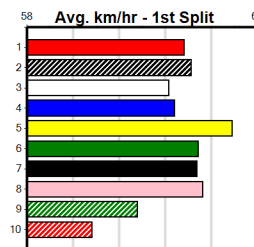

SPORTSBET NOBODY DOES IT EASIER

Distance: 425m, Race Type: Grade 5, Total Prizemoney: $2,925
1st: $1,950, 2nd: $600, 3rd: $300, 4th: $75

Watchdog Tips: [ ] [ ] [ ] [ ] Bet: [ ]

Form Box Wgt Dist Track Date Time BON Margin 1st/2nd (Time) PIR Checked Comment WR Split 1 S/P Grade

MY BRO JILL [5]
BK Dog Oct-20 Sire: MY BRO FABIO Dam: STARLIGHT JILL
Owner(s): S Humphries
Trainer: Raymond Henness (Mount Camel)
Winning Distances: < 300m (0) 300 - 399m (1) 400 - 499m (4) 500 - 599m (0) 600 - 699m (0) > 700m (0)
Winning Weights: 33.2(1) 33.7(1) 33.8(1) 34.4(1) 35.5(1)
Box History table and Prize Best Starts table included.

NIZHONI [5]
RBD Dog Jul-21 Sire: FERNANDO BALE Dam: DELTA RHODE
Owner(s): The Buyers (SYN), C Madigan, R Layfield, M Layfield, F Belot, J Black, R Nicholls
Trainer: Roselyn Nicholls (Eaglehawk)
Winning Distances: < 300m (0) 300 - 399m (1) 400 - 499m (3) 500 - 599m (0) 600 - 699m (0) > 700m (0)
Winning Weights: 33.3(1) 33.6(2) 33.7(1)
Box History table and Prize Best Starts table included.

MILITANT STORM [5]
BD Bitch Nov-20 Sire: FERNANDO BALE Dam: MILITANT SPIRIT
Owner(s): K Hunt
Trainer: Ken Hunt (Eaglehawk)
Winning Distances: < 300m (0) 300 - 399m (1) 400 - 499m (7) 500 - 599m (3) 600 - 699m (0) > 700m (0)
Winning Weights: 26.9(1) 27.1(1) 27.2(1) 27.3(1) 27.5(1) 27.6(1) 27.7(2) 28.0(1) 28.2(1) 28.4(1)
Box History table and Prize Best Starts table included.

COFFEE AND CREAM [5]
FW Dog May-21 Sire: FERNANDO BALE Dam: CRIMSON VIXEN
Owner(s): SBS (SYN), S Buccilli, B Buccilli, S Gardiner
Trainer: Peter Frost (Heathcote)
Winning Distances: < 300m (0) 300 - 399m (6) 400 - 499m (2) 500 - 599m (0) 600 - 699m (0) > 700m (0)
Winning Weights: 30.8(1) 31.2(1) 31.3(1) 31.7(2) 32.0(1) 32.1(1) 32.2(1)
Box History table and Prize Best Starts table included.

EVIE MALDINI [5]
BK Bitch Oct-21 Sire: DROOPYS MALDINI Dam: ONE STEP AHEAD
Owner(s): J Beach
Trainer: Craig Treherne (Lara)
Winning Distances: < 300m (0) 300 - 399m (1) 400 - 499m (2) 500 - 599m (0) 600 - 699m (0) > 700m (0)
Winning Weights: 28.1(1) 28.2(2)
Box History table and Prize Best Starts table included.

1

2

3

4

5