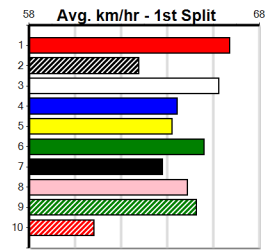

Bendigo

BENDIGO ADVERTISER

4

11:52AM

(VIC time)

Distance: 425m, Race Type: Grade 5, Total Prizemoney: $2,925
1st: $1,950, 2nd: $600, 3rd: $300, 4th: $75

Watchdog Tips: ☐ ☐ ☐ ☐ ☐ Bet: ☐