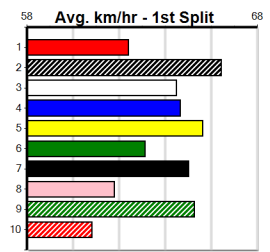

SPORTSBET GREEN TICKS

Distance: 425m, Race Type: Grade 5, Total Prizemoney: $2,925
1st: $1,950, 2nd: $600, 3rd: $300, 4th: $75

Watchdog Tips:

Bet:

Form Box Wgt Dist Track Date Time BON Margin 1st/2nd (Time) PIR Checked Comment W/R Split 1 S/P Grade

WHISTLING [5]
BK Bitch Nov-20 Sire: RAW ABILITY Dam: STRONGBETH
Owner(s): S Flower
Trainer: Natasha Fullerton (Long Gully)
Winning Distances: < 300m (0) 300 - 399m (1) 400 - 499m (4) 500 - 599m (0) 600 - 699m (0) > 700m (0)
Winning Weights: 28.0(1) 28.2(1) 28.4(1) 28.5(1) 29.4(1)
Box History table and Prize Best Starts table included.

HE'S GOT SWAG [5]
BK Dog Nov-20 Sire: FERNANDO BALE Dam: DREAMY EYES
Owner(s): R Kenworthy
Trainer: Ronald Kenworthy (Spring Gully)
Winning Distances: < 300m (0) 300 - 399m (3) 400 - 499m (2) 500 - 599m (0) 600 - 699m (0) > 700m (0)
Winning Weights: 29.2(1) 30.3(2) 30.4(1) 30.5(1)
Box History table and Prize Best Starts table included.

HERD 'EM UP [5]
BK Bitch Jan-21 Sire: FABREGAS Dam: PROVEN SCARY
Owner(s): K Doidge
Trainer: Kenneth Doidge (Murchison)
Winning Distances: < 300m (0) 300 - 399m (6) 400 - 499m (2) 500 - 599m (0) 600 - 699m (0) > 700m (0)
Winning Weights: 27.4(1) 27.8(1) 27.9(1) 28.2(1) 28.4(1) 28.6(1) 29.7(1) 29.8(1)
Box History table and Prize Best Starts table included.

KNEW THAT [5]
WBK Dog Jul-21 Sire: STAGGER Dam: JILLY BE BRAVE
Owner(s): G Gledhill
Trainer: Gavin Gledhill (Coomboona)
Winning Distances: < 300m (0) 300 - 399m (2) 400 - 499m (2) 500 - 599m (0) 600 - 699m (0) > 700m (0)
Winning Weights: 31.8(1) 31.9(2) 32.2(1)
Box History table and Prize Best Starts table included.

CALL ME JOHN [5]
BK Dog Jan-21 Sire: PURE TITANIUM Dam: BLUE ESPEARANCE
Owner(s): G Hansen
Trainer: Gary Hansen (Daisy Hill)
Winning Distances: < 300m (0) 300 - 399m (0) 400 - 499m (2) 500 - 599m (2) 600 - 699m (0) > 700m (0)
Winning Weights: 31.5(2) 31.9(1) 32.0(1)
Box History table and Prize Best Starts table included.