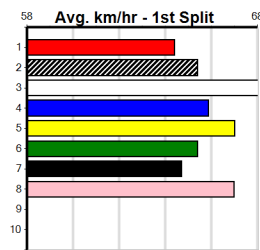

PETER BROWN CUSTOM HOMES

Distance: 425m, Race Type: Mixed 3/4, Total Prizemoney: $3,360
1st: $2,250, 2nd: $690, 3rd: $345, 4th: $75

Watchdog Tips:

Bet:

Table with columns: Form Box, Wgt, Dist, Track, Date, Time, BON, Margin, 1st/2nd (Time), PIR, Checked, Comment, W/R, Split 1, S/P, Grade

CRUSH YOUR RUSH (NSW)[4]
BD Dog Nov-21 Sire: FERAL FRANKY Dam: EURO MARSH
Owner(s): M Crowe
Trainer: Gavin Gledhill (Coomboona)
Winning Distances: < 300m (0) 300 - 399m (1) 400 - 499m (5) 500 - 599m (0) 600 - 699m (0) > 700m (0)
Winning Weights: 33.4(1) 33.6(1) 34.1(2) 34.2(1) 34.3(1)
Box History table and Prize Best Starts table included.

ASTON COOPER [4]
F Dog Feb-20 Sire: ASTON DEE BEE Dam: ASTON CHA CHA
Owner(s): R Borda
Trainer: Darryl Fullerton (Long Gully)
Winning Distances: < 300m (0) 300 - 399m (10) 400 - 499m (2) 500 - 599m (0) 600 - 699m (0) > 700m (0)
Winning Weights: 34.9(1) 35.4(2) 35.5(1) 35.6(1) 35.7(1) 36.2(2) 36.6(1) 37.0(1) 37.1(1) 37.2(1)
Box History table and Prize Best Starts table included.

LOOKS LIKE MAGIC [4]
BK Dog Jun-21 Sire: FERNANDO BALE Dam: MAGIC MOON DUST
Owner(s): G Bahen
Trainer: Glenn Bahen (Broadford)
Winning Distances: < 300m (0) 300 - 399m (5) 400 - 499m (4) 500 - 599m (0) 600 - 699m (0) > 700m (0)
Winning Weights: 28.4(1) 28.6(2) 28.9(4) 29.0(2)
Box History table and Prize Best Starts table included.

DR. FALKOR [4]
BEF Dog Apr-20 Sire: BERNARDO Dam: DR. DAWN
Owner(s): DOCTORS KENNELS (SYN), J McMahon, J Gill
Trainer: Robert Tartaglia (Newcomb)
Winning Distances: < 300m (0) 300 - 399m (3) 400 - 499m (11) 500 - 599m (3) 600 - 699m (0) > 700m (0)
Winning Weights: 37.0(1) 37.1(1) 37.2(1) 37.7(1) 37.8(1) 37.9(1) 38.3(4) 38.4(1) 38.5(2) 38.8(2) 38.9(1) 39.0(1)
Box History table and Prize Best Starts table included.

BELIEVING [3]
BK Dog Jan-21 Sire: BARCIA BALE Dam: TANTALISE
Owner(s): SEE THE DREAM (SYN), S Buccilli, B Buccilli
Trainer: Peter Frost (Heathcote)
Winning Distances: < 300m (0) 300 - 399m (4) 400 - 499m (9) 500 - 599m (0) 600 - 699m (0) > 700m (0)
Winning Weights: 35.2(1) 35.3(1) 35.7(1) 35.8(2) 35.9(1) 36.1(1) 36.3(2) 36.5(1) 36.7(2) 37.0(1)
Box History table and Prize Best Starts table included.

1

2

3

4

5