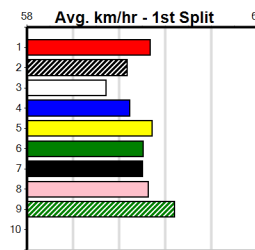

Box History table for DETRIOT [5]
Bx 1st 2nd 3rd 4th 5th 6th 7th 8th
Prize Best Starts Trk/Dts APM

1

2

3

4

5

AG TYRES & WHEELS (275+RANK)

Distance: 500m, Race Type: Grade 5 No Penalty, Total Prizemoney: \$3,340
1st: \$2,230, 2nd: \$690, 3rd: \$345, 4th: \$75