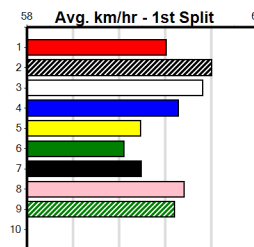

AVARD CIVIL (275+RANK)

Distance: 500m, Race Type: Grade 5 No Penalty, Total Prizemoney: $3,340
1st: $2,230, 2nd: $690, 3rd: $345, 4th: $75

Watchdog Tips:

Bet:

Table with columns: Form Box, Wgt, Dist, Track, Date, Time, BON, Margin, 1st/2nd (Time), PIR, Checked, Comment, W/R, Split 1, S/P, Grade

SACRIFICIAL [5]
BD Bitch Nov-20 Sire: FERNANDO BALE Dam: MILITANT SPIRIT
Owner(s): S Bunchusri
Winning Distances: < 300m (0) 300 - 399m (2) 400 - 499m (2) 500 - 599m (1) 600 - 699m (0) > 700m (0)
Winning Weights: 25.4(1) 26.2(2) 26.3(1) 27.1(1)
Race results table with columns: Rank, Pos, Wgt, Dist, Track, Date, Time, BON, Margin, Name, Age, Sex, Sire, Dam, PIR, Checked, Comment, W/R, Split 1, S/P, Grade

Box History table for SACRIFICIAL [5]
Bx 1st 2nd 3rd 4th 5th 6th 7th 8th
Prize Best Starts Trk/Dts APM

DEMONESS [5]
BK Bitch Nov-21 Sire: SHIMA SHINE Dam: IT'S A DIVA
Owner(s): N Johnston
Winning Distances: < 300m (0) 300 - 399m (1) 400 - 499m (1) 500 - 599m (2) 600 - 699m (0) > 700m (0)
Winning Weights: 27.0(2) 27.9(1) 28.2(1)
Race results table with columns: Rank, Pos, Wgt, Dist, Track, Date, Time, BON, Margin, Name, Age, Sex, Sire, Dam, PIR, Checked, Comment, W/R, Split 1, S/P, Grade

Box History table for DEMONESS [5]
Bx 1st 2nd 3rd 4th 5th 6th 7th 8th
Prize Best Starts Trk/Dts APM

ALLEY OOP [5]
BK Bitch Dec-21 Sire: SUPERIOR PANAMA Dam: GEMILLY
Owner(s): K Pitt
Winning Distances: < 300m (0) 300 - 399m (0) 400 - 499m (3) 500 - 599m (0) 600 - 699m (0) > 700m (0)
Winning Weights: 27.7(1) 27.8(1) 27.9(1)
Race results table with columns: Rank, Pos, Wgt, Dist, Track, Date, Time, BON, Margin, Name, Age, Sex, Sire, Dam, PIR, Checked, Comment, W/R, Split 1, S/P, Grade

Box History table for ALLEY OOP [5]
Bx 1st 2nd 3rd 4th 5th 6th 7th 8th
Prize Best Starts Trk/Dts APM

BROOMBRAE TOMMY [5]
BE Dog Jul-21 Sire: TOMMY SHELBY Dam: ZIANNA ROSE
Owner(s): J Torr
Winning Distances: < 300m (0) 300 - 399m (2) 400 - 499m (5) 500 - 599m (0) 600 - 699m (0) > 700m (0)
Winning Weights: 31.5(1) 31.8(1) 32.0(1) 32.1(2) 32.3(2)
Race results table with columns: Rank, Pos, Wgt, Dist, Track, Date, Time, BON, Margin, Name, Age, Sex, Sire, Dam, PIR, Checked, Comment, W/R, Split 1, S/P, Grade

Box History table for BROOMBRAE TOMMY [5]
Bx 1st 2nd 3rd 4th 5th 6th 7th 8th
Prize Best Starts Trk/Dts APM

DETRIOT [5]
BK Dog Nov-21 Sire: FLYING RICCIARDO Dam: FLOWING
Owner(s): D Burkett
Winning Distances: < 300m (0) 300 - 399m (1) 400 - 499m (3) 500 - 599m (0) 600 - 699m (0) > 700m (0)
Winning Weights: 32.1(2) 32.8(1) 33.0(1)
Race results table with columns: Rank, Pos, Wgt, Dist, Track, Date, Time, BON, Margin, Name, Age, Sex, Sire, Dam, PIR, Checked, Comment, W/R, Split 1, S/P, Grade

Box History table for DETRIOT [5]
Bx 1st 2nd 3rd 4th 5th 6th 7th 8th
Prize Best Starts Trk/Dts APM

1

2

3

4

5