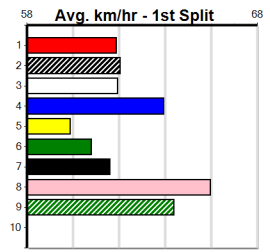

1
10:56AM

(VIC time)

Distance: 425m, Race Type: Maiden, Total Prizemoney: $2,535
1st: $1,680, 2nd: $520, 3rd: $260, 4th: $75

Watchdog Tips: ☐ ☐ ☐ ☐ ☐ Bet: ☐

Form Box	Wgt	Dist	Track	Date	Time	BON	Margin	1st/2nd (Time)	PIR	Checked	Comment	WR	Split 1	S/P	Grade
MCIVOR ALFY [M]															
LTBD Dog		May-22		Sire: FERAL FRANKY				Dam: MCIVOR VERNA				Trainer: Barry Priest (Junortoun)			
Owner(s): B Priest															
Winning Distances: < 300m (0) 300 - 399m (0) 400 - 499m (0) 500 - 599m (0) 600 - 699m (0) > 700m (0)															
Winning Weights:															
7th (4)	34.9	425	BEN	R1	08-Mar-24	25.88	23.69	29.00 MYRNIONG STITCH (23.90)	M/256	.	V14	.	6.70	$21.90	M
3rd (6)	34.7	425	BEN	R4	24-Mar-24	24.42	23.42	4.50L THIRTY SECONDS (24.10)	Q/233	.	.	.	6.73	$32.90	MH
7th (3)	34.8	425	BEN	R3	31-Mar-24	24.89	23.46	16.00 MEPUNGA TULLY (23.79)	M/888	.	.	.	6.83	$29.00	S
3rd (3)	34.5	425	BEN	R1	14-Apr-24	24.39	24.03	1.5L KRAKEN HUGGIE (24.29)	M/443	.	.	.	6.82	$5.30	T3-M
2nd (4)	34.3	425	BEN	R3	20-Apr-24	24.10	23.92	2.75L MEMPHIS RAINS (23.92)	M/222	.	.	.	6.72	$5.20	M
Last 3 wins NOT included above															

Box History

Bx	1st	2nd	3rd	4th	5th	6th	7th	8th
1								
2								
3			1					1
4		1						1
5								
6			1					
7								
8								

Prize						$740.00	
Best						NBT	
Starts						5-0-1-2	
Trk/Dts						5-0-1-2	
APM						688	

MY GIRL KELLIE [M]															
LTF Bitch		May-22		Sire: FERAL FRANKY				Dam: MCIVOR VERNA				Trainer: Barry Priest (Junortoun)			
Owner(s): B Priest															
Winning Distances: < 300m (0) 300 - 399m (0) 400 - 499m (0) 500 - 599m (0) 600 - 699m (0) > 700m (0)															
Winning Weights:															
6th (2)	26.4	425	BEN	R1	19-Apr-24	24.94	23.70	11.00 TIME TO PROPHET (24.18)	M/334	.	.	.	6.75	$27.00	M
Last 3 wins NOT included above															

Box History

Bx	1st	2nd	3rd	4th	5th	6th	7th	8th
1								
2						1		
3								
4								
5								
6								
7								
8								

Prize						$0.00	
Best						NBT	
Starts						1-0-0-0	
Trk/Dts						1-0-0-0	
APM						0	

CORNHILL STORM [M]															
BK Bitch		Nov-21		Sire: FERAL FRANKY				Dam: MERCY MERCY				Trainer: Scott Gibson (Harcourt)			
Owner(s): S Gibson															
Winning Distances: < 300m (0) 300 - 399m (0) 400 - 499m (0) 500 - 599m (0) 600 - 699m (0) > 700m (0)															
Winning Weights:															
7th (1)	25.6	425	BEN	R1	12-Apr-24	27.93	23.73	52.00 HOBBS GOBLIN (24.32)	Q/378	.	.	.	6.78	$16.10	M
3rd (7)	25.8	425	BEN	R3	20-Apr-24	24.61	23.92	10.00 MEMPHIS RAINS (23.92)	Q/333	.	.	.	6.73	$18.30	M
Last 3 wins NOT included above															

Box History

Bx	1st	2nd	3rd	4th	5th	6th	7th	8th
1								1
2								
3								
4								
5								
6								
7			1					
8								

Prize						$160.00	
Best						NBT	
Starts						2-0-0-1	
Trk/Dts						2-0-0-1	
APM						160	

FLYING BESSIE [M]															
BK Bitch		Jan-22		Sire: ZAMBORA BROCKIE				Dam: BESSIE'S DAISY				Trainer: Troy Dorrington (Sunshine West)			
Owner(s): T Dorrington															
Winning Distances: < 300m (0) 300 - 399m (0) 400 - 499m (0) 500 - 599m (0) 600 - 699m (0) > 700m (0)															
Winning Weights:															
3rd (6)	26.4	435	SLE	R2	10-Mar-24	25.43	24.30	8.00L ROCK BALBOA (24.89)	M/323	.	.	.	5.28	$4.30	M
8th (5)	25.9	460	WGL	R3	21-Mar-24	27.26	25.93	16.00 WEEONA STAR (26.19)	Q/23	.	V14	.	6.82	$5.20	M
2nd (6)	27.1	400	GEL	R9	23-Apr-24	23.12	22.56	2.00L RIVERDALE TURBO (23.00)	M/22	.	.	.	8.52	$2.60	M
Last 3 wins NOT included above															

Box History

Bx	1st	2nd	3rd	4th	5th	6th	7th	8th
1								
2								
3								
4								
5								1
6		1	1					
7								
8								

Prize						$580.00	
Best						FSH	
Starts						3-0-1-1	
Trk/Dts						0-0-0-0	
APM						528