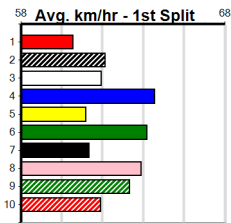

PHOTO MAN AT STUD (1-2 WINS)

Distance: 460m, Race Type: Tier 3 - Restricted Win, Total Prizemoney: $1,530
1st: $1,000, 2nd: $320, 3rd: $160, 4th: $50

Watchdog Tips:

5

7

2

1

Bet:

Win 5

Main race card table with columns for Form, Box, Weight, Dist, Track, Date, Time, BON, Margin, 1st/2nd (Time), PIR, Checked, Comment, W/R, Split 1, S/P, Grade. Includes race details for Songkran (NSW), Arka Noble, Our Blue Haze, Mrs. Smith, Select Ronan, Chill Pepper, Ballymac Storm, Highland Warrior, Fly High Zeus, and Kamali.