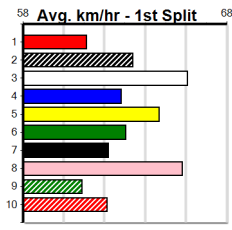

G'DAY CHEF CATERERS

Distance: 400m, Race Type: Grade 5 T3, Total Prizemoney: $1,530
1st: $1,000, 2nd: $320, 3rd: $160, 4th: $50

3

11:31AM

(VIC time)

LYLA BEAR (5) has been luckless since her handy 23.07 win here and she can make amends this time around. WHY NOT BRYCE (3) is better than his past two runs and he can settle near the speed. FREEMAN BALE (1) has the good draw.

Watchdog Tips:

5

3

1

7

Bet:

Win 5

Main race card table containing 9 race entries. Each entry includes horse name, trainer, jockey, race details, odds, and winning boxes. Races include Freeman Bale (NSW), Arabian Princess, Why Not Bryce, Compton Gumdrops (SA), Lyla Bear, Hurricane Max, Zappy Bale (NSW), Why Not Ajay, Bomber's Lady, and Geoff's Bomber.