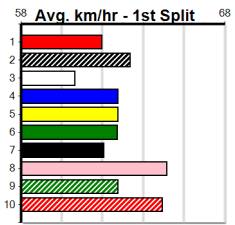

OAKS SUPER BOX

Distance: 400m, Race Type: Tier 3 - Grade 7, Total Prizemoney: $1,530
1st: $1,000, 2nd: $320, 3rd: $160, 4th: $50

9
1:19PM
(VIC time)

HOW HIGH CONGA (8) will find this easier than his most recent racing and he may be the one to beat if fully fit first up here. SODA DIESEL (4) has produced steady placings in his last 2 starts and he can challenge.

Watchdog Tips: **8** **4** **1** **5** **Bet:** **Win 8**