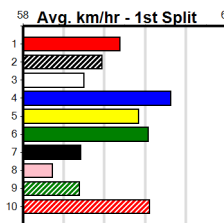

BARN BAR FUNCTION ROOM

Distance: 400m, Race Type: Tier 3 - Maiden, Total Prizemoney: $1,530
1st: $1,000, 2nd: $320, 3rd: $160, 4th: $50

KILMANY WARRIOR (4) showed good early speed when placed here last time and he is suited back to this journey. CRYPTO WARRIOR (5) was solidly placed two runs back and she can settle on the speed. ARE YOU OKAY (2) can run a cheeky race.

Watchdog Tips:

4 5 2 6

Bet:

Win 4