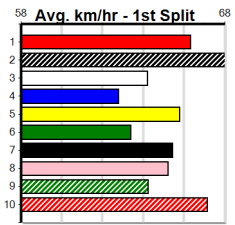

5
12:06PM
(VIC time)

BUDDY BLUE (1) is far better than his past few runs and he is drawn to make every post a winner.
CHILI HORIZON (2) was far from disgraced last time out and he can race on the speed from the
outset. STOLEN ROLEX (3) has claims as well.

Watchdog Tips:

1 2 3 5

Bet:

Win 1

Main race listing table with columns: Form, Box, Weight, Dist, Track, Date, Time, BON, Margin, 1st/2nd (Time), PIR, Checked, Comment, W/R, Split 1, S/P, Grade. Includes race details for 10 races, including horse names, trainers, and winning boxes.