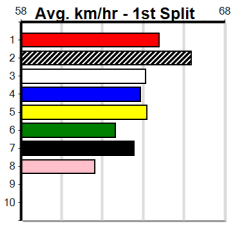

PAUA OF BUDDY AT STUD

Distance: 460m, Race Type: Grade 5 T3, Total Prizemoney: \$1,530
1st: \$1,000, 2nd: \$320, 3rd: \$160, 4th: \$50

8

1:03PM

(VIC time)

LEKTRA VERA (5) was a solid winner here 4 starts back and she may only need some luck in the early stages to salute again. DISHY DI (1) recorded a smart last start straight win and she is drawn to feature in the finish again.