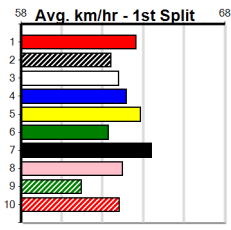

VIATEK (1-2 WINS)

Distance: 400m, Race Type: Tier 3 - Restricted Win, Total Prizemoney: $1,530
1st: $1,000, 2nd: $320, 3rd: $160, 4th: $50

11

2:04PM
(VIC time)

BON STAR (1) was smartly placed at Sandown two starts back and she could be the one to beat from her gun draw today. BRAEMAR SHEILA (4) can race on the speed from the outset and could be prominent throughout.

Watchdog Tips: 1 4 3 8 **Bet:** Win 1