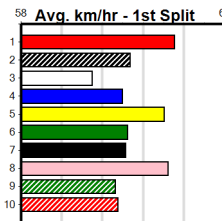

SPORTSBET GREEN TICKS

Distance: 400m, Race Type: Grade 5 T3, Total Prizemoney: $1,530
1st: $1,000, 2nd: $320, 3rd: $160, 4th: $50

Watchdog Tips:

3

1

5

7

Bet:

Win 3

1 CATCH THE OUTLAW [5]

WBK D Dec-20 FERNANDO BALE

Drawn to race on the speed here, major player.

SUPREME OUTLAW

$6.50

Trainer: Phillip Polluro (Morwell)

Table with columns: Rank, Position, Weight, Dist, Track, Date, Time, BON, Margin, 1st/2nd (Time), PIR, Checked, Comment, W/R, Split 1, S/P, Grade. Includes entries for 3rd, 6th, 6th, 6th.

Table with columns: Name, Time, PIR, Checked, Comment, W/R, Split 1, S/P, Grade. Includes entries for LITTLE PEG, CRACKERJACK JET, BLUE CHINCHILLA, LAUDACIOUS LIVVY.

Winning Boxes

Table with columns: 1, 2, 3, 4, 5, 6, 7, 8. Includes Prize Best ($17,335.00), Starts (88-6-23-8), Trk/Dst (19-2-7-1), APM ($3672).

2 UNDER HIS SPELL [5]

BK D Dec-19 MOREIRA

Handy placings in 2 of last 4, place hopes again.

REALLY MAGIC

$12.00

Trainer: Ian Dann (Whitelaw)

Table with columns: Rank, Position, Weight, Dist, Track, Date, Time, BON, Margin, 1st/2nd (Time), PIR, Checked, Comment, W/R, Split 1, S/P, Grade. Includes entries for 3rd, 7th, 3rd, 8th.

Table with columns: Name, Time, PIR, Checked, Comment, W/R, Split 1, S/P, Grade. Includes entries for SONS OF TOM, JEBEDIAH, LEL CRIMP ADORE, SONS OF TOM.

Winning Boxes

Table with columns: 1, 2, 3, 4, 5, 6, 7, 8. Includes Prize Best ($22,396.25), Starts (153-9-15-32), Trk/Dst (80-4-7-17), APM ($2558).

3 WHO [5]

BK D Apr-21 MY BRO FABIO

Good turn of foot once balanced, can go close.

LASER BLUE

$4.60

Trainer: Neil Lavelle (Altona Meadows)

Table with columns: Rank, Position, Weight, Dist, Track, Date, Time, BON, Margin, 1st/2nd (Time), PIR, Checked, Comment, W/R, Split 1, S/P, Grade. Includes entries for 2nd, 5th, 4th, 3rd.

Table with columns: Name, Time, PIR, Checked, Comment, W/R, Split 1, S/P, Grade. Includes entries for KEL OF KINTYRE, FRONT COVER, REGENERATE, LOH CRIKEY.

Winning Boxes

Table with columns: 1, 2, 3, 4, 5, 6, 7, 8. Includes Prize Best ($11,175.00), Starts (54-7-4-6), Trk/Dst (13-4-1-3), APM ($3173).

4 SPICY SIREN [5]

WF B Aug-21 FERNANDO BALE

Drawn to find some trouble here, needs luck.

CAPTAIN JACKIE

$10.00

Trainer: Belinda Connolly (Caldermeade)

Table with columns: Rank, Position, Weight, Dist, Track, Date, Time, BON, Margin, 1st/2nd (Time), PIR, Checked, Comment, W/R, Split 1, S/P, Grade. Includes entries for 2nd, 3rd, 7th, 5th.

Table with columns: Name, Time, PIR, Checked, Comment, W/R, Split 1, S/P, Grade. Includes entries for WATERLOO BOY, LARANDT ABOUT, TRICKY DISCO, BOURBON BULLET.

Winning Boxes

Table with columns: 1, 2, 3, 4, 5, 6, 7, 8. Includes Prize Best ($7,910.00), Starts (45-4-7-8), Trk/Dst (11-2-1-1), APM ($2204).

5 WHY NOT BARNEY [5]

RF D Sep-20 BERNARDO

Good all the way last start winner, big chance.

WHY NOT GINGER

$3.60

Trainer: Leigh Carter (Devon Meadows)

Table with columns: Rank, Position, Weight, Dist, Track, Date, Time, BON, Margin, 1st/2nd (Time), PIR, Checked, Comment, W/R, Split 1, S/P, Grade. Includes entries for 6th, 4th, 5th, 1st.