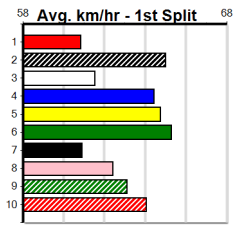

SPORTSBET NOBODY DOES IT EASIER

Distance: 400m, Race Type: Tier 3 - Maiden, Total Prizemoney: $1,530
1st: $1,000, 2nd: $320, 3rd: $160, 4th: $50

1

10:56AM
(VIC time)

KIP STAVROS (4) has been placed in two of four to date and he gets his chance to break through.
PRETTY PIPA (2) showed improvement last time and she will be on the pace throughout. HOW
HIGH JIVE (10) can show early speed

Watchdog Tips: **4** **2** **10** **5** **Bet:** **Win 4**