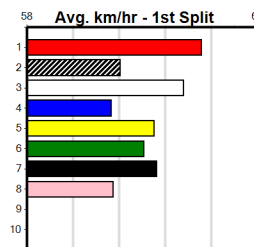

GREYHOUND ADOPTION PROGRAM

Distance: 460m, Race Type: Grade 5 T3, Total Prizemoney: $1,530
1st: $1,000, 2nd: $320, 3rd: $160, 4th: $50

UPON BALE (3) has met some speedy types in her recent racing and she could return to the winners list in this. MISS DAICOS (1) is drawn to race in a forward position from the outset here and she could be prominent throughout.

Watchdog Tips: 3 1 5 6 **Bet:** Win 3

Form Box	Wgt	Dist	Track	Date	Time	BON	Margin	1st/2nd (Time)	PIR	Checked	Comment	WR	Split 1	S/P	Grade
1	MISS DAICOS [5] $7.00														
BD Bitch Mar-21 Sire: FERNANDO BALE Dam: IT'S A DREAM															
Owner(s): SAUNDERS CLAN (SYN), D Saunders, B Saunders, W Saunders, G Saunders Trainer: Gail Saunders (Somerville)															
Winning Distances: < 300m (0) 300 - 399m (3) 400 - 499m (3) 500 - 599m (1) 600 - 699m (0) > 700m (0)															
Winning Weights: 26.4(1) 26.6(1) 26.8(2) 26.9(1) 27.1(1) 27.5(1)															
4th (7)	26.6	515	SAP	R4	04-Aug-24	30.52	29.55	7.00L LITTLE PEG (30.04)	Q/2575	.	.	.	5.16	$28.40	T3-5H
7th (7)	26.4	460	WGL	R8	08-Aug-24	26.51	26.06	6.50L LAUGHING PANTHER (26.06)	M/576	.	.	.	6.69	$6.30	T3-5
3rd (4)	26.4	350	HVL	R7	16-Aug-24	19.95	19.37	1.25L ON THE COIN (19.88)	M/5	.	.	.	6.75	$7.50	T3-5
4th (3)	26.6	400	WGL	R7	20-Aug-24	22.93	22.29	9.50L FOLLOW THE BAND (22.29)	Q/34	.	.	.	8.59	$21.50	X34
4th (1)	26.6	435	SLE	R11	28-Aug-24	25.23	24.42	6.00L TWINKLE TOES TEX (24.84)	Q/345	.	.	.	5.30	$6.20	5
3rd (1)	26.7	460	WGL	R8	05-Sep-24	26.84	26.64	2.75L ANOKE (26.66)	M/444	.	.	.	6.72	$4.90	5
6th (8)	26.4	515	SAP	R10	09-Sep-24	30.25	29.69	8.00L IDYLLIC LUTHER (29.69)	M/3666	.	.	.	5.34	$21.60	T3-5H
5th (2)	27.0	350	HVL	R5	19-Sep-24	19.90	19.49	5.50L BOROUGH COOK (19.52)	M/4	.	.	.	6.69	$27.50	T3-5
Last 3 wins NOT included above															
1st (7)	26.9	515	SAN	R12	28-Dec-23	30.18	29.13	0.10L SPECTRE BUSTER (30.19)	M/1111	.	.	.	5.16	$17.70	5
1st (4)	26.6	350	HVL	R7	14-Jun-24	19.63	19.40	1.00L FREE FALLING (19.68)	M/1	.	.	.	6.56	$10.40	T3-5
1st (5)	26.4	350	HVL	R7	10-Jul-24	19.79	19.62	6.00L JAX FLASH (20.18)	M/1	.	V5	.	6.65	$5.10	T3-5

Box History								
Bx	1st	2nd	3rd	4th	5th	6th	7th	8th
1	1	1	2	1	1	1		
2			1	2	3	1		
3	1					2		
4	1		3		1		1	2
5	1	2		1	1			
6	1	1		3				1
7	1		2	1				2
8	1			3	3	1		

Prize Best Starts Trk/Dts APM: $17795.00, 26.13(6)-6/2/24, 55-7-4-8, 11-0-3-1, 4486