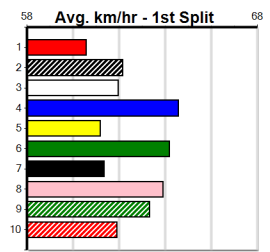

Warragul

10

1:43PM

(VIC time)

PHOTO MAN AT STUD (1-2 WINS)

Distance: 460m, Race Type: Tier 3 - Restricted Win, Total Prizemoney: $1,530
1st: $1,000, 2nd: $320, 3rd: $160, 4th: $50

SELECT RONAN (5) can show a good turn of foot once balanced and he may be the one to beat with even luck here. BALLYMAC STORM (7) recorded a good win here last start and she may be the main danger again.

Watchdog Tips: **5** **7** **2** **1** **Bet:** Win 5

1

SONGKRAN (NSW)[7] **Shown speed in handy last start win, threat.** **$6.00**
BK Dog May-22 Sire: FLYING RICCIARDO Dam: SHE'S ESPERANZA Trainer: Adrian Nuttall (Woodside)

Owner(s): L Cardillo
Winning Distances: < 300m (0) 300 - 399m (0) 400 - 499m (1) 500 - 599m (0) 600 - 699m (0) > 700m (0)
Winning Weights: 30.5(1)

Pos	Dist	Wgt	Track	Run	Date	Time	Margin	1st/2nd (Time)	PIR	Checked	Comment	WR	Split 1	S/P	Grade
5th	(3)	30.5	460	WGL	R1	04-Jul-24	27.28	26.13	16.00	FLYING PROUD (26.17)	M/555	.	.	.	6.85 $23.50 M
3rd	(4)	30.4	350	TRA	R1	15-Jul-24	20.85	20.27	2.00L	WHISKEY SPLASH (20.72)	M/55	.	.	.	7.00 $6.00 T3-M
8th	(6)	30.1	435	SLE	R1	21-Jul-24	26.59	24.29	25.00	THORKILDSEN (24.86)	Q/788	.	VO	.	5.54 $17.80 M
2nd	(1)	30.3	400	WGL	R1	25-Jul-24	23.36	23.01	2.75L	OUR VISION (23.18)	M/33	.	.	.	8.59 $10.90 T3-M
T	(7)	30.1	435	SLE	R2	07-Aug-24	0.00	24.38	.	COOL IT (24.77)	M/588	.	V14	.	5.42 $27.20 M
7th	(8)	30.6	435	SLE	R2	04-Sep-24	25.69	24.62	13.00	BOMB MARVIN (24.83)	M/677	.	.	.	5.45 $12.60 T3-M
4th	(8)	30.7	435	SLE	R1	11-Sep-24	25.55	24.22	12.00	SOMERTON JUNE (24.72)	M/544	.	.	.	5.49 $15.90 M
1st	(8)	30.5	435	SLE	R2	18-Sep-24	25.13	24.68	3.00L	ARE YOU OKAY (25.34)	M/111	.	.	.	5.38 $11.20 T3-M

Last 3 wins NOT included above

Box History

Bx	1st	2nd	3rd	4th	5th	6th	7th	8th
1			1					
2								
3					1			
4				1				
5								
6								1
7								
8	1		1	2				1

Prize Best	$1865.00
Starts	27.28(3)-4/7/24
Trk/Dts	11-1-1-2
APM	1-0-0-0
	1539

2

ARKA NOBLE [6] **Racing well, good early speed, chance here.** **$4.20**
BK Dog Sep-22 Sire: ZAMBORA BROCKIE Dam: GOOD GIRL SANDY Trainer: Bryan Sykes (Upper Beaconsfield)

Owner(s): B Sykes
Winning Distances: < 300m (0) 300 - 399m (1) 400 - 499m (1) 500 - 599m (0) 600 - 699m (0) > 700m (0)
Winning Weights: 33.0(2)

Pos	Dist	Wgt	Track	Run	Date	Time	Margin	1st/2nd (Time)	PIR	Checked	Comment	WR	Split 1	S/P	Grade
4th	(2)	32.6	400	WGL	R1	20-Aug-24	23.28	22.29	7.50L	MY NAME'S EDEN (22.78)	M/54	.	.	.	8.78 $5.00 M
1st	(7)	33.0	400	WGL	R1	27-Aug-24	23.29	22.90	1.75L	DO SOMETHING (23.40)	M/22	.	.	.	8.48 $6.00 M
1st	(8)	33.0	390	BAL	R3	01-Sep-24	22.51	22.35	4.75L	COLOURFUL MAGIC (22.84)	M/11	.	.	.	8.65 $3.70 T3-7
4th	(7)	33.2	400	WGL	R3	12-Sep-24	24.06	22.86	18.00	PLAYBACK (22.86)	M/55	.	SW	.	8.98 $2.50 T3-6
2nd	(5)	33.4	435	SLE	R5	18-Sep-24	25.11	24.68	4.50L	KELLI (24.80)	M/212	.	VO	.	5.33 $4.10 T3-RW

Last 3 wins NOT included above

Box History

Bx	1st	2nd	3rd	4th	5th	6th	7th	8th
1								
2				1				
3								
4								
5		1						
6								
7	1			1				
8	1							

Prize Best	$3125.00
Starts	FSTD
Trk/Dts	5-2-1-0
APM	0-0-0-0
	3110