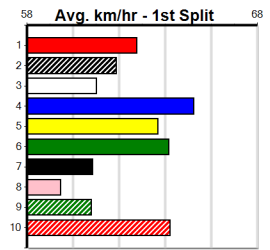

BARN BAR FUNCTION ROOM

Distance: 400m, Race Type: Tier 3 - Maiden, Total Prizemoney: $1,530
1st: $1,000, 2nd: $320, 3rd: $160, 4th: $50

KILMANY WARRIOR (4) showed good early speed when placed here last time and he is suited back to this journey. CRYPTO WARRIOR (5) was solidly placed two runs back and she can settle on the speed. ARE YOU OKAY (2) can run a cheeky race.

Watchdog Tips: 4 5 2 6 **Bet:** Win 4

Form Box	Wgt	Dist	Track	Date	Time	BON	Margin	1st/2nd (Time)	PIR	Checked	Comment	W/R	Split 1	S/P	Grade

1

KOKODA TRAIL [M] **Resuming, solid record here, can run a drum**

F Bitch **Feb-22**

Owner(s): G Elston **Sire: CATCH THE THIEF** **Dam: SUPREME OUTLAW**

Winning Distances: < 300m (0) 300 - 399m (0) 400 - 499m (0) 500 - 599m (0) 600 - 699m (0) > 700m (0)

Winning Weights:

6th (3)	27.9	400	WGL	R2	21-May-24	23.82	22.56	7.00L FRANTIC (23.35)	M/66				8.84	$65.80	M
5th (3)	28.0	435	SLE	R2	05-Jun-24	25.36	24.37	5.50L POPPY'S PAL (24.99)	M/245				5.31	$21.20	M
2nd (5)	27.9	400	WGL	R2	13-Jun-24	23.56	22.90	5.50L BLUE NITROGEN (23.20)	Q/22				8.64	$4.90	M
5th (4)	28.0	435	SLE	R1	19-Jun-24	25.50	24.41	8.00L COLLINDA LAW (24.97)	M/332				5.37	$9.60	M
3rd (1)	28.2	400	WGL	R9	08-Aug-24	23.75	22.66	8.50L SECRETS WITHOUT (23.18)	Q/23				8.63	$5.10	T3-M
4th (7)	28.5	435	SLE	R1	14-Aug-24	25.47	24.45	3.25L MAGICAL PAWS (25.25)	M/114				5.25	$10.50	M
7th (1)	28.5	400	WGL	R2	26-Sep-24	23.88	22.85	14.00 KILMANY WARRIOR (22.95)	M/56				8.82	$21.90	T3-M

Last 3 wins NOT included above

$7.50

Trainer: Gayle Elston (Sale)

Box History

Bx	1st	2nd	3rd	4th	5th	6th	7th	8th
1				1				
2								
3					1		1	
4						1		
5		1						
6								
7					1			
8								

Prize Best $530.00
Starts 23.56(5)-13/6/24
Trk/Dts 7-0-1-1
APM 4-0-1-1
360

2

ARE YOU OKAY [M] **Placed in all three runs here, can threaten**

BK Dog **Oct-22**

Owner(s): P Elston **Sire: ASTON RUPEE** **Dam: OKAWA EYE CANDY**

Winning Distances: < 300m (0) 300 - 399m (0) 400 - 499m (0) 500 - 599m (0) 600 - 699m (0) > 700m (0)

Winning Weights:

2nd (2)	33.3	300	HVL	R1	23-Aug-24	17.13	16.77	1.25L EVEN CHANCE (17.05)	M/4				4.08	$1.80	T3-M
2nd (3)	33.3	300	HVL	R1	26-Aug-24	17.12	16.68	1.75L CHEWBACCA (17.02)	M/3		SW		4.03	$1.40	T3-M
3rd (8)	33.2	435	SLE	R1	01-Sep-24	25.58	24.45	4.75L HAMMER (25.26)	S/733				5.57	$2.30	M
2nd (6)	33.1	435	SLE	R2	04-Sep-24	24.99	24.62	2.50L BOMB MARVIN (24.83)	M/522				5.40	$2.90	T3-M
2nd (7)	33.2	435	SLE	R1	11-Sep-24	25.24	24.22	7.50L SOMERTON JUNE (24.72)	M/633				5.49	$2.00	M
2nd (1)	32.8	435	SLE	R2	18-Sep-24	25.34	24.68	3.00L SONGKRAN (25.13)	M/232				5.43	$1.60	T3-M
7th (4)	32.9	435	SLE	R2	22-Sep-24	25.72	24.32	12.00 MY AMBER (24.94)	M/667				5.48	$4.20	M
3rd (2)	33.3	400	WGL	R2	26-Sep-24	23.31	22.85	5.50L KILMANY WARRIOR (22.95)	M/33				8.75	$5.20	T3-M

Last 3 wins NOT included above

$6.00

Trainer: Peter Elston (Sale)

Box History

Bx	1st	2nd	3rd	4th	5th	6th	7th	8th
1		2						
2		1	1					
3		1						
4		1						
5		1					1	
6		2						
7		1	1					
8			1					

Prize Best $3900.00
Starts 23.06(7)-15/8/24
Trk/Dts 13-0-9-3
APM 4-0-2-2
3324