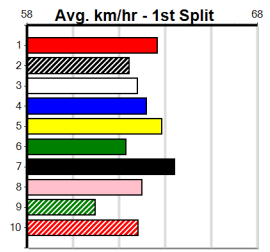

VIATEK (1-2 WINS)

Distance: 400m, Race Type: Tier 3 - Restricted Win, Total Prizemoney: $1,530
1st: $1,000, 2nd: $320, 3rd: $160, 4th: $50

BON STAR (1) was smartly placed at Sandown two starts back and she could be the one to beat from her gun draw today. BRAEMAR SHEILA (4) can race on the speed from the outset and could be prominent throughout.

Watchdog Tips: 1 4 3 8 **Bet:** Win 1

Form Box	Wgt	Dist	Track	Date	Time	BON	Margin	1st/2nd (Time)	PIR	Checked	Comment	WR	Split 1	S/P	Grade
1															
BON STAR [7] $3.20															
BK Bitch Jan-22 Sire: MY REDEEMER Dam: ZERO COOL Trainer: Danny Cortese (Devon Meadows)															
Owner(s): B Garrick															
Winning Distances: < 300m (0) 300 - 399m (0) 400 - 499m (1) 500 - 599m (0) 600 - 699m (0) > 700m (0)															
Winning Weights: 26.9(1)															
2nd (1)	26.5	460	WGL	R2	07-May-24	26.42	26.07	0.10L MAHOGANY (26.41)	M/321	.	.	.	6.72	$6.20	M
3rd (1)	26.7	460	WGL	R1	14-May-24	26.41	25.86	3.25L TELL ME NOW (26.19)	M/332	.	.	.	6.79	$5.00	M
1st (1)	26.9	400	WGL	R3	18-May-24	23.02	22.82	5.50L JUDGE JEBRYNAH (23.38)	Q/11	.	SW	.	8.60	$1.40	M
2nd (7)	26.5	400	GEL	R3	23-May-24	22.98	22.37	2.25L FABRICATE (22.83)	M/33	.	.	.	8.73	$16.80	X67
6th (3)	26.6	525	MEP	R4	29-May-24	31.16	29.92	13.00L JENNY BALE (30.31)	M/4766	.	.	.	5.21	$35.30	X67H
7th (7)	26.5	515	SAP	R3	03-Jun-24	30.75	29.83	12.00L CASHING OUT (29.96)	M/7877	.	.	.	5.36	$16.30	7
2nd (4)	26.5	515	SAP	R6	10-Jun-24	29.93	29.57	5.00L CASHING OUT (29.59)	M/2222	.	.	.	5.18	$54.80	X67H
6th (3)	26.6	515	SAN	R2	20-Jun-24	30.47	29.15	11.00L CELESTIAL DAWN (29.70)	M/3666	.	.	.	5.22	$15.90	X67F
Last 3 wins NOT included above															
Prize Best $3745.00															
Starts 22.92(7)-23/4/24															
Trk/Dts 10-1-4-1															
APM 3-1-1-0															
1636															

2	FULL BARREL [6] $8.50														
F Dog Mar-22 Sire: FERNANDO BALE Dam: IT'S A BLUSH Trainer: Christian Wilk (Tanjil South)															
Owner(s): Eye Candy (SYN), C Wilk, K Gorman															
Winning Distances: < 300m (0) 300 - 399m (2) 400 - 499m (0) 500 - 599m (0) 600 - 699m (0) > 700m (0)															
Winning Weights: 29.0(1) 29.7(1)															
5th (3)	30.3	435	SLE	R4	19-Jun-24	25.24	24.41	4.25L DR. LETTIE (24.94)	M/865	.	.	.	5.60	$17.80	X67
3rd (4)	30.3	460	WGL	R9	27-Jun-24	26.52	26.09	2.50L KYANITE KAZ (26.35)	M/474	.	.	.	6.87	$10.50	6G
3rd (5)	30.6	460	WGL	R5	04-Jul-24	26.83	26.13	2.50L SHIV ROY (26.66)	M/122	.	.	.	6.68	$17.50	RW
5th (4)	29.6	300	HVL	R11	30-Jul-24	17.40	16.89	7.00L HEAD HUNTER (16.93)	M/4	.	.	.	4.09	$4.50	T3-6
6th (5)	29.5	400	WGL	R11	08-Aug-24	23.48	22.66	5.50L DUNSMORE FLYER (23.13)	M/88	.	.	.	9.03	$11.60	T3-6
4th (2)	29.5	350	HVL	R10	12-Aug-24	19.78	19.47	3.00L FLYING BESSIE (19.59)	M/5	.	.	.	6.77	$6.40	6G
6th (5)	29.2	350	HVL	R5	16-Aug-24	19.98	19.37	7.00L BROADY BOB (19.52)	M/7	.	.	.	6.73	$19.50	T3-RW
5th (7)	29.0	400	WGL	R10	19-Sep-24	23.30	22.83	7.00L GALLOPING JESSIE (22.83)	M/78	.	.	.	8.56	$27.00	6G
Last 3 wins NOT included above															
1st (1)	29.7	395	TRA	R2	11-Mar-24	22.87	22.31	1.00L RUPTURED (22.94)	S/421	.	.	.	3.87	$2.30	M
1st (3)	29.0	395	TRA	R9	20-Mar-24	23.11	22.55	1.00L PACIFIC BEAUTY (23.17)	M/421	.	SW	.	3.93	$6.00	7
Prize Best $4061.25															
Starts 23.16(7)-13/4/24															
Trk/Dts 26-2-2-5															
APM 3-0-0-0															
1407