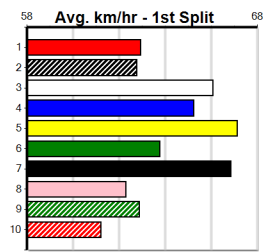

SENNACHIE AT STUD

Distance: 400m, Race Type: Grade 5 T3, Total Prizemoney: $1,530
1st: $1,000, 2nd: $320, 3rd: $160, 4th: $50

ESPECIAL DIGGER (7) will find this a lot easier than her most recent racing and she has the pace to cross and lead throughout. BUY DIRTY (8) will get plenty of room early and he can charge at the business end. PERCUSSION (4) has claims

Watchdog Tips: 7 8 4 3 Bet: Win 7

QUEEN KATHLEEN [5] Draw helps but down on confidence, place $7.50
Owner(s): M Height
Winning Distances: < 300m (0) 300 - 399m (0) 400 - 499m (8) 500 - 599m (0) 600 - 699m (0) > 700m (0)
Box History table and Prize Best Starts table included.

CHI FOOSE [5] Another who is struggling, prefer to watch $10.00
Owner(s): S Kipirtidis
Winning Distances: < 300m (0) 300 - 399m (1) 400 - 499m (5) 500 - 599m (0) 600 - 699m (0) > 700m (0)
Box History table and Prize Best Starts table included.

INTER TERRA [5] Returned to form at Healesville, must keep safe $6.00
Owner(s): TONY AND JOE (SYN), T Interligi, J Interligi
Winning Distances: < 300m (0) 300 - 399m (3) 400 - 499m (0) 500 - 599m (0) 600 - 699m (0) > 700m (0)
Box History table and Prize Best Starts table included.

PERCUSSION [5] Tough draw but has the talent, can threaten $8.00
Owner(s): TWENTY YEARS (SYN), G Howell, M Carlstrom, G Beattie, B Melbourne
Winning Distances: < 300m (0) 300 - 399m (1) 400 - 499m (3) 500 - 599m (0) 600 - 699m (0) > 700m (0)
Box History table and Prize Best Starts table included.

INTER BEAST BOY [5] Down on best form, needs to lead, place best $10.00
Owner(s): TONY AND JOE (SYN), T Interligi, J Interligi
Winning Distances: < 300m (0) 300 - 399m (3) 400 - 499m (1) 500 - 599m (0) 600 - 699m (0) > 700m (0)
Box History table and Prize Best Starts table included.