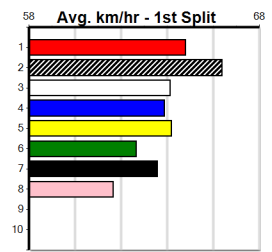

PAUA OF BUDDY AT STUD

Distance: 460m, Race Type: Grade 5 T3, Total Prizemoney: $1,530
1st: $1,000, 2nd: $320, 3rd: $160, 4th: $50

LEKTRA VERA (5) was a solid winner here 4 starts back and she may only need some luck in the early stages to salute again. DISHY DI (1) recorded a smart last start straight win and she is drawn to feature in the finish again.

Watchdog Tips: 5 1 2 3 Bet: Win 5

Race card for DISHY DI [5]. Includes form box, race details, winning distances, weights, and box history.

Race card for SPIRIT WORLD [5]. Includes form box, race details, winning distances, weights, and box history.

Race card for CAPTURE MY SOUL [5]. Includes form box, race details, winning distances, weights, and box history.

Race card for RUMOUR CONFIRMED [5]. Includes form box, race details, winning distances, weights, and box history.

Race card for LEKTRA VERA [5]. Includes form box, race details, winning distances, weights, and box history.