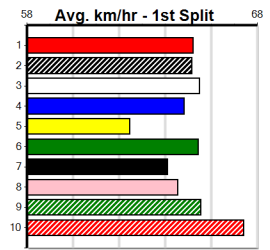

SHIMA SHINE AT STUD

Distance: 400m, Race Type: Grade 5 T3, Total Prizemoney: $1,530
1st: $1,000, 2nd: $320, 3rd: $160, 4th: $50

NINETYMILE ROCKS (1) is resuming from a freshen up here and she could have a bit too much talent for her rivals if fully fit. MASTER OF DREAMS (6) can show good early speed in his races and could make his presence felt here.

Watchdog Tips: 1 6 2 4 Bet: Win 1

Race card for NINETYMILE ROCKS (QLD)[5] Resuming, plenty of talent, go close if fully fit. $3.20. Includes owner, sire, dam, winning distances, and a box history table.

Race card for SMOKIN' GRACIE [5] Can race on the speed from the outset, chance. $6.00. Includes owner, sire, dam, winning distances, and a box history table.

Race card for SWORD DANCER [5] Blks Handy placings in 2 of last 4, cannot dismiss. $8.00. Includes owner, sire, dam, winning distances, and a box history table.

Race card for ASTON MASSIMO [5] Resuming, much better than last few, threat. $8.00. Includes owner, sire, dam, winning distances, and a box history table.

Race card for SKULL [5] Drawn to find trouble in this, needs some luck. $12.00. Includes owner, sire, dam, winning distances, and a box history table.

1

2

3

4

5