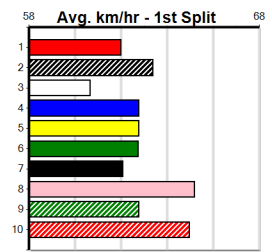

OAKS SUPER BOX

Distance: 400m, Race Type: Tier 3 - Grade 7, Total Prizemoney: $1,530
1st: $1,000, 2nd: $320, 3rd: $160, 4th: $50

HOW HIGH CONGA (8) will find this easier than his most recent racing and he may be the one to beat if fully fit first up here. SODA DIESEL (4) has produced steady placings in his last 2 starts and he can challenge.

Watchdog Tips: 8 4 1 5 Bet: Win 8

SELECT MILLS [7] Gun draw, handy last start placing, can threaten. $4.60
WBD Bitch May-22 Sire: FERNANDO BALE Dam: EYE WILL REIGN
Owner(s): K Bailey Trainer: Ken Bailey (Bundalaguah)
Winning Distances: < 300m (0) 300 - 399m (1) 400 - 499m (0) 500 - 599m (0) 600 - 699m (0) > 700m (0)
Winning Weights: 26.7(1)
5th (6) 26.4 435 SLE R2 23-Jun-24 25.35 24.37 14.00 PAW BODHI (24.41) M/365 . . . 5.33 $8.70 MH
3rd (6) 26.6 435 SLE R2 30-Jun-24 24.90 24.46 3.75L ROSCOE BALE (24.64) Q/222 . . . 5.32 $27.50 MF
1st (3) 26.7 390 SHP R2 04-Jul-24 22.52 22.18 0.25L MONEY PALACE (22.53) Q/11 . . . 8.54 $1.80 T3-M
7th (4) 26.9 400 WGL R9 11-Jul-24 23.43 23.08 3.00L SWANKY CHIC (23.22) M/58 . . . W 8.69 $4.20 T3-7
4th (8) 26.6 435 SLE R2 21-Jul-24 25.18 24.29 8.00L EXTREME AVENGER (24.62) M/655 . . . . 5.50 $11.80 X67H
6th (5) 26.2 435 SLE R3 07-Aug-24 25.23 24.38 4.50L STOJANOVIC (24.92) M/556 . . . . 5.46 $6.20 T7
7th (5) 26.0 435 SLE R2 21-Aug-24 25.73 24.64 8.50L PAUA OF TESSA (25.15) M/467 . . . . 5.42 $13.30 T7
3rd (5) 25.7 435 SLE R4 18-Sep-24 25.17 24.68 3.75L BLACK TYCOON (24.91) M/444 . . . . 5.42 $3.90 T3-7
Last 3 wins NOT included above
Prize Best $2975.00
Starts 23.43(4)-11/7/24
Trk/Dts 9-1-0-3
APM 1-0-0-0 1549

ARCHER TWO (SA)[7] Bit hit or miss early, will need to hit here. $10.00
BD Dog May-22 Sire: WORM BURNER Dam: CAWBOURNE ZEBRA
Owner(s): J Archer Trainer: Frank Toth (Pakenham)
Winning Distances: < 300m (0) 300 - 399m (0) 400 - 499m (0) 500 - 599m (1) 600 - 699m (0) > 700m (0)
Winning Weights: 32.2(1)
2nd (4) 34.3 350 HVL R5 05-Aug-24 20.06 19.55 2.75L DOWN SOUTH GIRL (19.89) M/8 . . . . 6.98 $4.80 T3-RW
2nd (8) 34.6 350 HVL R9 09-Aug-24 19.64 19.57 10.00 MR. GROOVE (19.64) M/3 . . . . 6.68 $4.90 T3-7
6th (2) 34.3 525 MEP R9 14-Aug-24 31.30 29.83 12.00 TRUE TEMPER (30.51) M/8866 . . . . 5.36 $20.70 T7
7th (5) 34.6 350 HVL R1 18-Aug-24 20.48 19.07 7.00L CATHY'S DREAM (20.00) M/8 . . . . . 6.91 $5.20 X67
7th (5) 34.6 460 WGL R7 22-Aug-24 26.55 25.96 8.50L OH LANA (25.98) M/367 . . . . . 6.72 $28.80 X67
3rd (1) 34.1 515 SAP R5 09-Sep-24 30.12 29.69 1.5L PALDRON BALE (30.02) Q/1111 . . . . . 5.20 $16.50 X67
7th (3) 34.2 515 SAP R5 16-Sep-24 30.76 29.52 17.00 PAW VORTEX (29.59) M/6777 . . . . . 5.37 $50.70 X67H
8th (7) 34.0 510 SLE R9 22-Sep-24 29.92 28.43 9.50L PAW DIMETRA (29.28) S/888 . . . . . 9.94 $34.30 RW
Last 3 wins NOT included above
1st (8) 32.2 510 SLE R3 21-Jan-24 29.60 29.60 0.25L MAYBE EVEN YOU (29.61) S/111 . . . . . 9.42 $5.50 M
Prize Best $5810.00
Starts FSTD
Trk/Dts 33-1-5-7
APM 0-0-0-0 2335