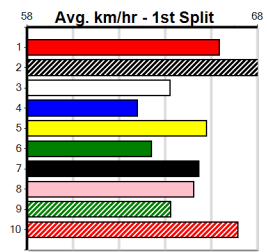

MC GRAFIX & SIGNS

Distance: 400m, Race Type: Grade 5 T3, Total Prizemoney: $1,530
1st: $1,000, 2nd: $320, 3rd: $160, 4th: $50

BUDDY BLUE (1) is far better than his past few runs and he is drawn to make every post a winner.
CHILI HORIZON (2) was far from disgraced last time out and he can race on the speed from the outset. STOLEN ROLEX (3) has claims as well.

Watchdog Tips: 1 2 3 5 Bet: Win 1

Race card for BUDDY BLUE [5]. Includes dog details, winning distances, weights, and a box history table.

Race card for CHILI HORIZON (NSW)[5]. Includes dog details, winning distances, weights, and a box history table.

Race card for STOLEN ROLEX (NSW)[5]. Includes dog details, winning distances, weights, and a box history table.

Race card for GLYOS MOVE [5]. Includes dog details, winning distances, weights, and a box history table.

Race card for MR. LARSON [5]. Includes dog details, winning distances, weights, and a box history table.