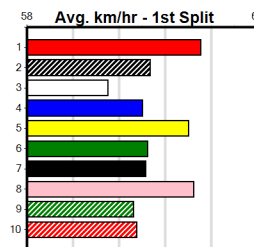

SPORTSBET GREEN TICKS

Distance: 400m, Race Type: Grade 5 T3, Total Prizemoney: $1,530
1st: $1,000, 2nd: $320, 3rd: $160, 4th: $50

WHO (3) can show a good turn of foot once fully balanced and he may prove hard to hold out with any luck in the early stages. CATCH THE OUTLAW (1) is drawn to race on the speed from the outset in this and could be right in the finish.

Watchdog Tips: 3 1 5 7 **Bet:** Win 3

1

CATCH THE OUTLAW [5] **$6.50**
WBK Dog Dec-20 Sire: FERNANDO BALE Dam: SUPREME OUTLAW
Owner(s): P Pollutro Trainer: Phillip Pollutro (Morwell)
Winning Distances: < 300m (0) 300 - 399m (1) 400 - 499m (5) 500 - 599m (0) 600 - 699m (0) > 700m (0)
Winning Weights: 31.2(1) 31.9(2) 32.1(1) 32.2(1) 32.3(1)
1st (5) 32.3 460 WGL R7 04-Jul-24 26.81 26.13 1.00L BANKRUPT (26.87) Q/123 . . . . 6.53 $7.10 5
6th (3) 32.0 460 WGL R8 16-Jul-24 26.53 25.75 6.50L SODA APACHE (26.09) M/655 . . . . 6.71 $26.70 5H
4th (1) 32.2 460 WGL R8 25-Jul-24 26.78 26.16 1.75L CRIMSON CANNON (26.67) Q/125 . . . . 6.53 $11.00 T3-5
2nd (6) 32.0 350 HVL R3 31-Jul-24 19.64 19.20 1.75L ELUSIVE BARB (19.51) M/2 . . . . 6.59 $41.30 5
3rd (2) 31.9 515 SAP R4 04-Aug-24 30.51 29.55 7.00L LITTLE PEG (30.04) M/4323 . . . SW . 5.21 $9.30 T3-5H
6th (6) 32.0 350 HVL R8 09-Aug-24 20.04 19.57 7.00L CRACKERJACK JET (19.58) Q/2 . . . . 6.65 $30.90 T3-5
6th (1) 32.2 300 HVL R11 06-Sep-24 17.04 16.80 3.5L BLUE CHINCHILLA (16.80) S/6 . . . . 4.00 $29.20 T3-5
6th (1) 32.1 460 WGL R8 12-Sep-24 26.48 25.86 6.50L AUDACIOUS LIVVY (26.06) M/233 . . . . 6.55 $10.50 T3-5
Last 3 wins NOT included above
1st (1) 31.9 395 TRA R3 12-Jul-23 22.85 22.55 0.50L DR. LINDA MAY (22.87) M/312 . . . SW . 3.82 $4.40 X67
1st (8) 32.1 450 TRA R7 06-May-24 25.35 24.96 0.25L GIGANTOR (25.36) Q/111 . . . . 6.60 $3.00 T3-RW
1st (3) 32.2 460 WGL R8 20-Jun-24 26.25 26.11 0.10L AUSSIE CAN FLY (26.26) M/222 . . . . 6.68 $9.70 T3-5

Box History

Bx	1st	2nd	3rd	4th	5th	6th	7th	8th
1	1	3	1	2	2	4	1	1
2	1	3	2	2			2	1
3	1	4	1	1	1	5	2	
4	2			3				1
5	1	3	1	1	1	1	2	
6	2	1	3		3	1		
7	2		1	4	1	1		
8	3	4	1	2	2	1		

Prize	$17335.00
Best Starts	22.81(5)-11/1/24
Trk/Dts	88-6-23-8
APM	19-2-7-1 3672