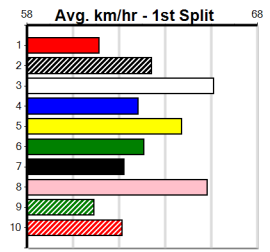

G'DAY CHEF CATERERS

Distance: 400m, Race Type: Grade 5 T3, Total Prizemoney: $1,530
1st: $1,000, 2nd: $320, 3rd: $160, 4th: $50

LYLA BEAR (5) has been luckless since her handy 23.07 win here and she can make amends this time around. WHY NOT BRYCE (3) is better than his past two runs and he can settle near the speed. FREEMAN BALE (1) has the good draw.

Watchdog Tips: 5 3 1 7 Bet: Win 5

Freeman Bale (NSW) [5] Placed in two of three here, can threaten $4.60
BK Bitch May-21 Sire: ALLEN DEED Dam: DYNA ZESTY
Trainer: Luke Harris (Devon Meadows)
Winning Distances: < 300m (0) 300 - 399m (3) 400 - 499m (2) 500 - 599m (0) 600 - 699m (0) > 700m (0)
Winning Weights: 27.6(1) 28.2(1) 28.4(2) 28.5(1)
7th (2) 28.7 545 BAL R8 30-Jun-24 31.92 31.30 9.00L GRACELAND BOY (31.30) S/7686 . . . 7.01 $11.10 T3-5
6th (1) 28.5 545 BAL R8 07-Jul-24 32.06 31.33 11.00 JUST A BREW (31.33) M/3466 . . . 6.92 $16.90 T3-5
7th (8) 29.1 400 WGL R12 18-Jul-24 23.92 22.88 9.50L QUEST FOR DREAMS (23.26) S/88 . . . 9.00 $10.40 5
6th (7) 28.9 460 GEL R8 23-Jul-24 26.85 25.95 13.00 MISDIRECTED (25.95) S/776 . . . 7.11 $33.50 5
6th (2) 29.0 390 WBL R4 12-Aug-24 22.94 22.25 6.00L JELLCENT BALE (22.55) M/66 . . . 9.19 $6.20 5
7th (1) 29.0 435 SLE R12 18-Sep-24 25.59 24.68 12.00 STELLAR CAREER (24.80) M/487 . . . 5.45 $14.70 T3-5
3rd (1) 28.8 410 HOR R12 21-Sep-24 24.00 23.33 3.25L HATENNA BALE (23.78) Q/33 . . . 10.89 $41.00 T3-5
7th (1) 28.8 400 WGL R3 26-Sep-24 23.93 22.85 8.50L LYLA BEAR (23.34) M/88 . . . 8.82 $4.70 T3-5
Last 3 wins NOT included above
1st (4) 28.4 410 HOR R4 03-Dec-23 23.55 23.15 0.10L INDY DELTA (23.55) M/75 . . . 10.86 $3.50 6G
1st (3) 28.4 390 WBL R7 18-Dec-23 22.72 22.37 0.75L DR. MATRIX (22.77) M/64 . . . 9.01 $6.70 5
1st (7) 28.5 395 TRA R7 22-Jan-24 22.51 22.13 1.5L CATCH THE OUTLAW (22.61) M/742 . . . 3.96 $3.90 SH

Arabian Princess [5] Down on confidence, can miss away, tested $10.00
BK Bitch May-21 Sire: AUSSIE INFRARED Dam: GOTHAM QUEEN
Trainer: Sean Lithgow (Devon Meadows)
Winning Distances: < 300m (0) 300 - 399m (2) 400 - 499m (1) 500 - 599m (0) 600 - 699m (0) > 700m (0)
Winning Weights: 25.0(1) 25.5(1) 25.8(1)
5th (7) 25.1 350 TRA R10 31-May-24 20.47 19.59 13.00 DAINTREE DAMAGE (19.59) M/55 . . . 6.74 $62.20 X45
3rd (4) 24.8 350 TRA R10 10-Jun-24 20.39 19.88 4.75L TAKE THE EDGE (20.07) M/44 . . . 6.77 $6.60 T3-RW
4th (1) 24.8 350 TRA R4 17-Jun-24 20.46 19.76 8.50L TAKE THE EDGE (19.87) M/34 . . . 6.68 $5.90 5
7th (7) 24.4 300 HVL R12 26-Jul-24 17.97 16.76 15.00 HOLTORF BALE (16.97) M/2 . . . 4.03 $38.80 T3-5
8th (2) 24.6 300 HVL R4 02-Aug-24 17.71 16.98 9.00L FINLEY BALE (17.08) M/6 . . . 4.16 $27.40 T3-5
7th (1) 24.4 390 BAL R12 01-Sep-24 23.90 22.35 17.00 SINGLE FLICKER (22.74) Q/37 . . . 8.83 $23.20 T3-5
8th (4) 24.7 300 HVL R12 19-Sep-24 17.35 16.83 6.00L UNO PEANUT (16.95) M/3 . . . SW 3.99 $96.00 T3-5
3rd (2) 25.2 400 WGL R3 26-Sep-24 23.39 22.85 0.75L LYLA BEAR (23.34) Q/12 . . . 8.48 $10.90 T3-5
Last 3 wins NOT included above
1st (8) 25.0 350 TRA R1 28-Aug-23 20.38 20.18 1.00L MR. HOLIDAY (20.44) M/22 . . . 6.70 $2.20 M
1st (2) 25.8 400 WGL R4 30-Nov-23 23.27 22.65 0.25L LYLA BEAR (23.29) M/12 . . . 8.54 $2.80 T3-7
1st (1) 25.5 350 TRA R9 08-Apr-24 20.41 20.08 0.50L SHE'S ROSES (20.43) M/11 . . . 6.68 $6.30 T3-RW