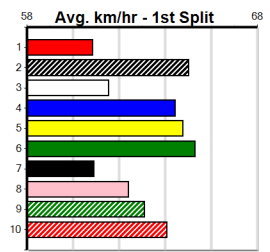

Distance: 400m, Race Type: Tier 3 - Maiden, Total Prizemoney: $1,530
1st: $1,000, 2nd: $320, 3rd: $160, 4th: $50

KIP STAVROS (4) has been placed in two of four to date and he gets his chance to break through.
PRETTY PIPA (2) showed improvement last time and she will be on the pace throughout. HOW
HIGH JIVE (10) can show early speed

Watchdog Tips: **4** **2** **10** **5** Bet: Win 4

1
JUMBUK DAMIEN [M] Steadily placed last time, may need it easier **$16.00**
BDW Dog Jan-23 Sire: HOOKED ON SCOTCH Dam: ZHENG
Owner(s): C Fulford
Trainer: Cindy Fulford (Maffra)
ENG SLE 2024-09-29
Winning Distances: < 300m (0) 300 - 399m (0) 400 - 499m (1) 500 - 599m (0) 600 - 699m (0) > 700m (0)
Winning Weights: 30.5(1)
6th (8) 31.4 400 WGL R1 30-Jul-24 23.74 22.45 15.00 RHYTHMIC ENERGY (22.73) M/66 . . . W 9.01 $14.40 M
8th (7) 30.5 435 SLE R1 21-Aug-24 25.85 24.64 11.00 EXTREME BEAST (25.13) M/777 . . . . 5.53 $40.70 M
2nd (5) 29.7 435 SLE R1 28-Aug-24 25.42 24.42 9.00L COLLINDA EXPRESS (24.83) M/432 . . . . 5.55 $7.20 M
3rd (7) 29.4 435 SLE R2 04-Sep-24 25.32 24.62 7.00L BOMB MARVIN (24.83) M/333 . . . . 5.37 $10.10 T3-M
7th (1) 29.8 515 SAP R1 16-Sep-24 30.84 29.52 11.00 PAW UCOLTA (30.12) M/8877 . . . . 5.34 $69.50 M
3rd (5) 30.3 435 SLE R2 22-Sep-24 25.33 24.32 6.00L MY AMBER (24.94) M/344 . . . . 5.39 $20.20 M
1st (1) 30.5 400 WGL R1 26-Sep-24 22.99 22.85 2.00L PRETTY PIPA (23.12) M/22 . . . . 8.61 $5.70 T3-M
Last 3 wins NOT included above
Box History
Prize Best $740.00
Starts 22.99(1)-26/9/24
Trk/Dts 7-1-1-2
APM 2-1-0-0 740

2
Pretty PIPA [M] Showed improvement last time, danger if steps **$4.00**
BK Bitch Feb-23 Sire: ASTON FASTNET Dam: PRETTY MUCH
Owner(s): K Iles
Trainer: Kelvin Iles (Longwarry)
Winning Distances: < 300m (0) 300 - 399m (0) 400 - 499m (0) 500 - 599m (0) 600 - 699m (0) > 700m (0)
Winning Weights:
6th (8) 30.9 300 HVL R1 04-Sep-24 17.32 16.39 9.50L GIACOMO (16.67) M/5 . . . . 4.07 $13.40 MH
5th (2) 31.0 400 WGL R2 10-Sep-24 23.88 22.52 18.00 BANDIT BARBIE (22.67) M/55 . . . SW 8.79 $4.90 M
4th (2) 31.3 400 WGL R1 19-Sep-24 23.40 22.83 8.50L REALITY BEST (22.83) M/44 . . . . 8.56 $15.10 M
2nd (2) 30.9 350 HVL R1 23-Sep-24 19.76 19.25 1.25L GONE FOR GOOD (19.68) S/1 . . . . 6.62 $9.80 T3-M
2nd (2) 30.8 400 WGL R1 26-Sep-24 23.12 22.85 2.00L JUMBUK DAMIEN (22.99) M/43 . . . . 8.68 $2.80 T3-M
Last 3 wins NOT included above
Box History
Prize Best $370.00
Starts 23.12(2)-26/9/24
Trk/Dts 5-0-2-0
APM 3-0-1-0 370

3
OLYSLAGERS [M] Well beaten in both runs, must find plenty **$12.00**
BK Bitch Apr-21 Sire: ASTON KIMETTO Dam: POPOWSKI
Owner(s): AMSTEL (SYN), P Craig, L Jennings, N Tracy
Trainer: Peter Craig (Langwarrin)
Winning Distances: < 300m (0) 300 - 399m (0) 400 - 499m (0) 500 - 599m (0) 600 - 699m (0) > 700m (0)
Winning Weights:
8th (3) 28.0 400 WGL R1 09-Aug-24 23.93 22.22 18.00 LUCKY (22.74) M/67 . . . . 8.67 $16.70 M
8th (5) 27.7 400 WGL R1 10-Sep-24 24.54 22.52 24.00 COSMIC REWARD (22.91) M/58 . . . . 8.83 $31.20 M
7th (3) 28.4 400 WGL R1 26-Sep-24 23.93 22.85 14.00 JUMBUK DAMIEN (22.99) M/77 . . . . 8.97 $28.60 T3-M
Last 3 wins NOT included above
Box History
Prize Best $0.00
Starts 23.93(3)-9/8/24
Trk/Dts 3-0-0-0
APM 3-0-0-0 0