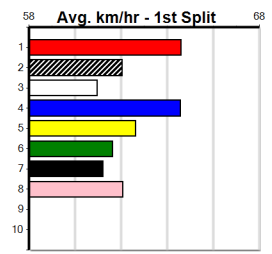

Bendigo
10
7:11PM
(VIC time)

MADE SOLUTIONS ELECTRICAL & DATA (275+)

Distance: 425m, Race Type: Grade 7, Total Prizemoney: $1,530
1st: $1,000, 2nd: $320, 3rd: $160, 4th: $50

EVIE WONDER (8) can show good early speed and after some handy placings in tougher company recently she may be hard to hold out in this. TORNADO JACK (7) has recorded smart placings in 4 of his last 5 starts and he can challenge again.

Watchdog Tips: **8** **7** **2** **1** **Bet:** **Quinella 7/8 ($10 for 1000%)**

1

GOSSIPS [7] **Shown speed in handy recent placings, threat.** **$9.00**
BE Dog Oct-21 Sire: DROOPYS MALDINI Dam: ONE STEP AHEAD Trainer: Craig Treherne (Lara)
Owner(s): C Treherne
Winning Distances: < 300m (0) 300 - 399m (1) 400 - 499m (0) 500 - 599m (0) 600 - 699m (0) > 700m (0)
Winning Weights: 34.6(1)

7th (5)	35.0	400	GEL	R10	18-Mar-24	23.92	22.63	15.00	NOT FORGIVEN (22.89)	M/77			8.87	$3.30	X67
3rd (3)	34.8	450	WBL	R5	01-Apr-24	26.24	25.10	6.00L	CLOUDY WREN (25.83)	M/333			6.77	$9.00	7
5th (2)	34.3	390	BAL	R9	08-Apr-24	23.06	22.25	8.00L	RIVERDALE CLYDE (22.52)	M/77			9.00	$7.10	T3-7
4th (2)	34.3	450	WBL	R5	15-Apr-24	25.98	25.47	3.00L	FLYING HOT (25.78)	M/111			6.71	$11.00	7
4th (7)	34.1	390	WBL	R1	22-Apr-24	22.74	22.06	4.75L	SHAKA GOES BANG (22.42)	M/44			8.91	$17.10	SH
3rd (7)	34.1	450	BAL	R5	04-May-24	25.84	25.21	1.75L	WHATEVER WILLLOW (25.72)	M/212			6.67	$18.60	7
3rd (8)	34.6	450	SHP	R5	09-May-24	26.23	25.42	2.50L	GO GO JEFF (26.06)	M/212			6.78	$12.80	7
5th (7)	34.3	400	GEL	R4	14-May-24	23.53	22.84	7.00L	GLORIA'S ENTITY (23.04)	M/45			8.72	$7.80	7

Last 3 wins NOT included above

1st (3)	34.6	390	BAL	R1	16-Sep-23	22.40	22.17	7.00L	NANDO COMMANDO (22.89)	Q/11			8.48	$2.30	M

Box History

Bx	1st	2nd	3rd	4th	5th	6th	7th	8th
1								
2		1						
3	1		2		1		1	1
4		2	1	1	1			
5								1
6					1			
7			1	1	1			
8			1	1				

Prize Best $3340.00 NBT
Starts 25-1-3-5
Trk/Dts 1-0-0-0
APM 1026

2

SHOWGIRL KARA (NSW)[7] **Can show good mid race pace, big chance if steps.** **$7.00**
BK Bitch Oct-21 Sire: ORSON ALLEN Dam: VICTORIA'S KARA Trainer: David Shovan (Powlett Planes)
Owner(s): D Shovan
Winning Distances: < 300m (0) 300 - 399m (0) 400 - 499m (1) 500 - 599m (0) 600 - 699m (0) > 700m (0)
Winning Weights: 29.0(1)

ST (-)	28.7	450	SHP	04-Apr-24	26.15		9.00L	Trial Cleared	M/44		4of4				ST
1st (1)	29.0	425	BEN	R3	17-Apr-24	24.49	24.30	0.75L	BLUE FLAME (24.53)	M/122		SW	6.61	$13.70	M
3rd (4)	28.7	425	BEN	R3	01-May-24	24.88	24.35	7.00L	SHE IS SPOILT (24.41)	M/445			6.85	$2.30	7
3rd (1)	28.6	300	HVL	R4	06-May-24	17.43	16.85	6.00L	QUEEN MAGGIE (17.05)	M/5			4.06	$3.40	7
5th (5)	28.6	425	BEN	R5	11-May-24	24.79	24.05	3.75L	IN SECRET (24.54)	M/322			6.72	$15.80	X67
2nd (6)	28.6	425	BEN	R9	22-May-24	24.60	24.25	0.75L	BENNACHIE ASH (24.56)	M/553			6.83	$11.70	7
5th (1)	28.3	425	BEN	R4	29-May-24	24.78	24.04	7.50L	KAYE NIGHT (24.26)	M/445			6.66	$9.10	T3-7
5th (8)	28.4	425	BEN	R2	05-Jun-24	24.90	24.06	11.00	PHIL'S NO ANGEL (24.17)	M/686			6.84	$19.70	7

Last 3 wins NOT included above

Bx	1st	2nd	3rd	4th	5th	6th	7th	8th
1	1		1		1			
2								1
3								1
4			1		1	1	1	1
5					1	1		
6		3						
7								
8					1			

Prize Best $2970.00 NBT
Starts 24.49(1)-17/4/24
Trk/Dts 17-1-3-2
APM 6-1-1-1 1625