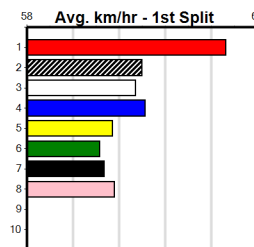

PETER BROWN CUSTOM HOMES (275+ RANK)

Distance: 425m, Race Type: Grade 5, Total Prizemoney: $1,530
1st: $1,000, 2nd: $320, 3rd: $160, 4th: $50

SCARLETT'S GEM (1) is a different chaser when she draws the red and she looks set to lead from go to whoa in this. URANA FERNANDO (8) can show a good turn of foot once into full stride and he could make his presence felt here.

Watchdog Tips: **1** **8** **3** **7** **Bet:** **Win 1**

1

Form Box Wgt Dist Track Date Time BON Margin 1st/2nd (Time) PIR Checked Comment W/R Split 1 S/P Grade

SCARLETT'S GEM (NSW)[5] Different chaser from this draw, go close here. **$5.00**

BEF Bitch Nov-20 Sire: ZAMBORA BROCKIE Dam: IONA CHAMPION Trainer: John Mangion (Numurkah)

Owner(s): J Mangion
Winning Distances: < 300m (0) 300 - 399m (0) 400 - 499m (2) 500 - 599m (2) 600 - 699m (0) > 700m (0)
Winning Weights: 24.6(1) 25.0(1) 25.1(1) 25.3(1)

Box	1st	2nd	3rd	4th	5th	6th	7th	8th
1	1	4	1	1	1			
2	1	1	1	1	1			
3						2		
4				1	1	1	2	1
5	1	1	1	1	1	1	2	1
6				1	1	1	2	1
7		1	2	1	1	1	1	1
8	1							1

Prize Best Starts Trk/Dts APM: $11300.00 NBT 39-4-6-5 1-0-0-1 1981

6th (5) 26.5 400 GAR R9 20-Mar-24 23.96 22.76 15.00 FLYING FLING (22.93) 766 766 . $26.00 5
7th (4) 25.9 515 GAR R5 30-Mar-24 30.93 29.43 17.00 MASKED ANGEL (29.80) 427 427 5.06 $81.00 5
1st (1) 25.1 400 MAT R8 11-Apr-24 22.54 22.32 2.50 LIDCOMBE BABE (22.73) 23 23 5.28 $7.50 5
6th (8) 25.1 400 GAR R10 17-Apr-24 23.57 22.73 11.00 TAI RUSH (22.83) 777 777 11.63 $9.50 5
7th (5) 25.2 400 MAT R8 22-Apr-24 23.37 22.16 12.00 ONE REASON (22.58) 887 887 5.49 $31.00 5H
7th (6) 25.2 400 GAR R11 10-May-24 23.57 22.72 6.00 SONS OF BARRY (23.15) 786 786 11.56 $21.00 5
5th (5) 24.6 350 HVL R8 29-May-24 19.81 19.45 3.00 MAJESTIC JAY (19.61) S/8 . . . 6.86 $10.70 5
3rd (7) 24.1 425 BEN R12 05-Jun-24 24.46 24.06 4.50 COFFEE BUDDIES (24.16) M/222 . . . 6.64 $7.50 5

Last 3 wins NOT included above

1st	2nd	3rd	4th	5th	6th	7th	8th
1st (2) 25.3 515 GAR R1 02-Dec-22 29.88 29.33 6.50 WHAT A RUSH (30.34) 5421 5421 5.16 $2.40 M							
1st (5) 25.0 527 GUN R1 26-Jan-23 30.93 30.93 10.00 SHAKA (31.61) 521 521 3.74 $6.00 XM5							
1st (8) 24.6 400 MAT R6 25-Sep-23 22.69 22.44 3.5L MAGICAL ETHICS (22.93) 511 511 5.33 $12.00 5