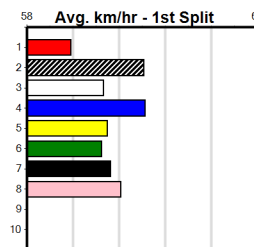

GRAY'S BENDIGO (275+ RANK)

Distance: 425m, Race Type: Grade 6, Total Prizemoney: $1,530
1st: $1,000, 2nd: $320, 3rd: $160, 4th: $50

ELITE HEAT (8) will find this easier than his most recent outings and he could return to the winners list with an ounce of luck here. BENNACHIE ASH (6) was a handy winner here 2 starts back and she could feature in the finish again in this.

Watchdog Tips: 8 6 2 5 Bet: Win 8

COLOUR VIOLET [6] Resuming, been well beaten last few, tested here. $15.00
BD Bitch Apr-21 Sire: ORSON ALLEN Dam: COME ON CHARLIZE
Trainer: Pauline Patterson (Bet Bet)
Winning Distances: < 300m (0) 300 - 399m (0) 400 - 499m (2) 500 - 599m (0) 600 - 699m (0) > 700m (0)
Winning Weights: 25.4(1) 25.8(1)
3rd (2) 26.2 425 BEN R10 17-Jan-24 24.82 24.19 9.00L GOOD MANNER (24.22) S/766 . . . . . 6.89 $12.90 6G
4th (4) 25.9 485 HOR R7 27-Jan-24 28.02 27.18 5.50L AGENT JESSE (27.64) M/444 . . . . . W 6.89 $14.90 X67
ST (-) 26.3 425 BEN 03-Feb-24 24.95 10.00 Trial Cleared M/32 . . . . . 2of4 . . . . . 6.71 . . . . . ST
7th (3) 26.1 425 BEN R10 08-Feb-24 24.71 23.61 12.00 IRISH LUCY (23.91) S/788 . . . . . 6.90 $44.40 X67
8th (3) 26.3 425 BEN R4 20-Mar-24 25.23 24.11 12.00 CLOISONNE (24.42) S/688 . . . . . 6.84 $17.80 X67
6th (6) 26.3 450 BAL R5 25-Mar-24 26.35 25.34 9.50L KEL OF KINTYRE (25.70) S/776 . . . . . 6.99 $58.70 T3-RW
7th (5) 26.2 450 BAL R5 01-Apr-24 26.57 25.53 15.00 TWO TOOTS (25.53) M/866 . . . . . W 7.15 $77.10 T3-RW
ST (-) 26.2 425 BEN 31-May-24 24.82 13.00 Trial Cleared M/44 . . . . . 4of4 . . . . . 6.67 . . . . . ST
Last 3 wins NOT included above
1st (8) 25.4 450 BAL R1 03-Apr-23 26.06 25.39 0.10L WHO'S NANNAN PAT (26.07) S/644 . . . . . 7.02 $3.00 M
1st (5) 25.8 425 BEN R4 03-May-23 24.59 24.05 5.50L BUCKET OF OIL (24.96) M/311 . . . . . SW 6.84 $3.40 7

RUNNING RIVER [6] Can race on the speed throughout, big chance. $7.00
BKW Dog Jan-21 Sire: FERNANDO BALE Dam: HOT JEAN
Trainer: Glenn Maxwell (Heathcote)
Winning Distances: < 300m (0) 300 - 399m (1) 400 - 499m (1) 500 - 599m (0) 600 - 699m (0) > 700m (0)
Winning Weights: 31.4(1) 32.1(1)
8th (3) 31.5 425 BEN R9 20-Mar-24 25.26 24.11 9.50L BAKALI LASS (24.61) M/378 . . . . . 6.70 $15.60 X67
8th (4) 31.5 425 BEN R10 28-Mar-24 25.09 24.02 5.50L COCONUT OAKLAND (24.72) M/218 . . . . . 6.62 $33.70 T3-6
7th (7) 31.6 425 BEN R10 10-Apr-24 25.12 24.18 11.00 STELLA ROSE (24.38) M/224 . . . . . 6.67 $51.30 T3-6
7th (8) 31.5 425 BEN R10 17-Apr-24 25.73 24.30 13.00 SANDY'S LARA (24.82) M/266 . . . . . 6.69 $12.20 6G
2nd (7) 31.2 390 SHP R9 25-Apr-24 22.71 22.31 1.00L ACE REDEEMER (22.65) M/11 . . . . . 8.50 $18.80 6G
7th (1) 31.2 425 BEN R4 01-May-24 25.18 24.35 12.00 WE ARE SOUTH (24.39) M/123 . . . . . 6.65 $15.30 6G
8th (6) 31.3 390 SHP R9 09-May-24 24.32 22.22 24.00 AWESOME JADE (22.64) M/78 . . . . . SW 9.32 $57.10 6G
8th (3) 30.7 425 BEN R3 05-Jun-24 25.14 24.06 9.50L ZIPPING LIZZO (24.48) M/356 . . . . . 6.69 $41.20 6G
Last 3 wins NOT included above
1st (8) 32.1 425 BEN R1 11-Mar-23 24.82 24.18 0.50L MARIONVALE GAL (24.84) M/111 . . . . . SW 6.66 $6.30 M
1st (6) 31.4 385 SHP R2 07-Aug-23 22.24 21.62 1.5L ANGEL ON AIR (22.33) Q/11 . . . . . 8.17 $20.00 X67