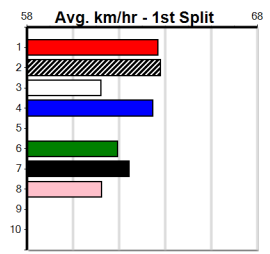

MANNINGS GREYHOUND COMPLEX (275+

Distance: 500m, Race Type: Mixed 6/7, Total Prizemoney: $1,740
1st: $1,150, 2nd: $360, 3rd: $180, 4th: $50

KENNY CAN CAN (7) has been racing well in recent times and he may only need to step on even terms to salute in this. TUDOR PEAK (6) was a solid last start winner here and he looks set to challenge again. BOLD BERT (2) has claims as well here.

Watchdog Tips: **7** **6** **2** **8** **Bet:** **Trifecta 6,7/2,6,7/2,6,7,8 ($10 - 125%)**

1 AS YOU WERE [7] *** SCRATCHED *** $6.50

BE Dog Nov-21 Sire: FERNANDO BALE Dam: IMMERSION
Owner(s): SEE THE DREAM (SYN), S Buccilli, B Buccilli
Trainer: Russell Edwards (Langwarrin)
Winning Distances: < 300m (0) 300 - 399m (0) 400 - 499m (0) 500 - 599m (1) 600 - 699m (0) > 700m (0)
Winning Weights: 32.3(1)

4th	1st	2nd	3rd	4th	5th	6th	7th	8th				
4th (1)	32.5	525	MEP	R2	17-Apr-24	31.00	29.95	3.75L SWINGING SINGH (30.75)	M/2112	5.27	$13.20	M
3rd (1)	32.4	525	MEP	R2	24-Apr-24	30.72	29.79	12.00 YAMANU BALE (29.92)	M/2223	5.25	$36.00	M
3rd (6)	32.6	460	WGL	R2	07-May-24	26.69	26.07	4.00L MAHOGANY (26.41)	M/233	6.72	$39.70	M
1st (8)	32.3	500	BEN	R3	11-May-24	28.89	28.13	1.00L COUNTY TYRONE (28.95)	M/222	6.85	$2.00	M
6th (5)	32.3	500	BEN	R7	15-May-24	29.00	28.16	6.00L TWENTY DEEP (28.61)	M/766	6.93	$10.70	T3-7
6th (3)	32.3	460	WGL	R4	21-May-24	26.56	25.83	7.00L MAVIS TOLMIE (26.07)	Q/445	6.64	$83.60	X67H

Last 3 wins NOT included above

Box	1st	2nd	3rd	4th	5th	6th	7th	8th
1			1	1				
2								
3						1		
4								
5							1	
6			1					
7								
8	1							

Prize Best Starts Trk/Dts APM: $1820.00, 28.89(8)-11/5/24, 6-1-0-2, 2-1-0-0, 1746

2 BOLD BERT [7] $5.00

BD Dog Jan-22 Sire: TOMMY SHELBY Dam: KATEY PENNY
Owner(s): A Coonerty
Trainer: Scott Stefanos (Longwood)
Winning Distances: < 300m (0) 300 - 399m (0) 400 - 499m (1) 500 - 599m (0) 600 - 699m (0) > 700m (0)
Winning Weights: 34.1(1)

2nd	5th	7th	3rd	4th	5th	6th	7th	8th				
2nd (5)	34.3	450	SHP	R9	22-Feb-24	25.70	25.54	2.25L KRAKEN DEMON (25.55)	M/432	6.90	$1.50	T3-7
7th (3)	33.9	350	HVL	R5	27-Feb-24	20.03	19.21	7.00L KIT (19.57)	S/6	6.79	$18.20	7
5th (5)	33.9	450	SHP	R4	04-Apr-24	26.05	25.47	8.50L DEMON KYSAIAH (25.47)	S/765	7.00	$4.10	T3-7
2nd (2)	33.9	500	BEN	R7	10-Apr-24	28.71	28.32	0.50L SPEEDING TURTLE (28.69)	M/111	6.71	$2.50	T3-7
4th (4)	33.3	450	SHP	R5	18-Apr-24	25.93	25.39	7.00L UP IN ARMS (25.44)	M/566	6.85	$4.30	T3-RW
4th (6)	33.3	450	SHP	R3	02-May-24	26.69	25.99	7.50L DEPUTY FRED (26.17)	M/685	6.96	$4.90	T3-7
2nd (8)	33.3	500	BEN	R7	15-May-24	28.73	28.16	2.00L TWENTY DEEP (28.61)	M/633	6.86	$6.40	T3-7
5th (4)	33.8	500	BEN	R3	22-May-24	29.26	28.35	5.00L HILLBILLY LEXI (28.91)	M/315	6.73	$3.00	X67

Last 3 wins NOT included above

Box	1st	2nd	3rd	4th	5th	6th	7th	8th
1								
2	1							
3								
4					1	1		
5		1				1		
6				1	1			
7		1						
8		1						

Prize Best Starts Trk/Dts APM: $3125.00, NBT, 14-1-5-0, 4-0-3-0, 1796