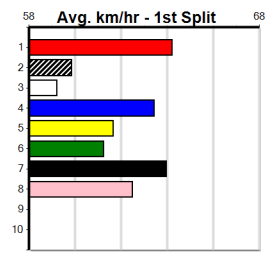

Bendigo
12
7:46PM
(VIC time)

SPORTSBET SAME RACE MULTI (275+ RANK)

Distance: 425m, Race Type: Grade 5, Total Prizemoney: $1,530
1st: $1,000, 2nd: $320, 3rd: $160, 4th: $50

DERRY GIRL (1) looks set to race on the speed from her gun draw here and she will be hard to catch if she finds the arm. LALA NOEL (2) is better placed here than last few starts.

Watchdog Tips: **1** **2** **6** **4** **Bet:** **Win 1**

DERRY GIRL [5] **$2.80**

BK Bitch Feb-20 Sire: BLAZIN' BOMBER Dam: GORDETTE

Owner(s): A Hyde **Trainer: Anthony Hyde (Avenel)**

Winning Distances: < 300m (0) 300 - 399m (1) 400 - 499m (1) 500 - 599m (2) 600 - 699m (0) > 700m (0)

Winning Weights: 25.9(1) 26.5(2) 26.7(1)

Pos	Rank	Dist	Wgt	Sex	Age	Date	Time	BOB	Margin	1st/2nd (Time)	PIR	Checked	Comment	WR	Split 1	S/P	Grade
5th	(6)	26.1	425	BEN	R7	11-Oct-23	24.75	24.01	9.00L	WHIZBANG JACK (24.15)	M/887	.	.	.	6.88	$17.70	T3-5
6th	(3)	26.0	525	MEP	R11	01-Nov-23	30.90	30.01	9.50L	HANNY DARRISON (30.26)	M/8876	.	.	.	5.38	$6.90	T3-5
8th	(3)	25.7	425	BEN	R6	15-Nov-23	25.78	24.11	21.00L	COFFEE AND CREAM (24.35)	M/668	.	V7	.	6.82	$7.60	5
8th	(4)	26.3	350	HVL	R8	07-Feb-24	20.50	19.85	8.00L	RUBBER BUCKY (19.97)	S/8	.	.	.	6.90	$33.40	5
5th	(2)	26.3	350	HVL	R7	21-Feb-24	19.97	19.38	3.75L	CITI FIELD (19.72)	M/4	.	.	.	6.73	$14.40	5
4th	(2)	26.0	350	HVL	R12	01-Mar-24	19.87	19.32	8.00L	BEWARE BOB (19.32)	M/4	.	.	.	6.79	$34.30	T3-5
F	(3)	26.1	450	SHP	R6	07-Mar-24	0.00	25.53	.	TANTANGARA GIRL (25.94)	M/2	.	V5	.	6.75	$31.30	T3-5
3rd	(6)	25.5	350	HVL	R7	29-May-24	20.03	19.45	2.25L	EMPRESS SAL (19.88)	M/1	.	SW	.	6.67	$10.80	5

Last 3 wins NOT included above

1st	(1)	26.5	350	HVL	R9	23-Sep-22	19.74	19.56	1.00L	LIKE A LORRY (19.80)	M/3	.	SW	.	6.73	$14.40	T3-RW
1st	(5)	26.5	425	BEN	R9	05-Nov-22	24.24	23.86	1.25L	IDAHO EVIE (24.32)	M/663	.	.	.	6.79	$16.50	6G
1st	(8)	25.9	525	MEA	R12	04-Feb-23	30.62	29.98	0.50L	ELENOR BALE (30.64)	M/2443	.	.	.	5.20	$4.40	5

LALA NOEL [5] **$5.00**

BK Dog Sep-20 Sire: LAUGHIL DUKE Dam: LALA SHIM

Owner(s): D Knight **Trainer: Donna Knight (Talbot)**

Winning Distances: < 300m (0) 300 - 399m (4) 400 - 499m (3) 500 - 599m (0) 600 - 699m (0) > 700m (0)

Winning Weights: 32.6(2) 33.0(1) 33.4(1) 33.6(1) 33.8(2)

Pos	Rank	Dist	Wgt	Sex	Age	Date	Time	BOB	Margin	1st/2nd (Time)	PIR	Checked	Comment	WR	Split 1	S/P	Grade
5th	(2)	31.8	400	GEL	R8	20-Feb-24	23.33	22.58	8.50L	GALILEO BRAE (22.76)	M/55	.	.	.	8.81	$17.20	T3-5
3rd	(2)	31.7	425	BEN	R12	28-Feb-24	24.85	24.18	4.75L	SWANNY RIVER (24.52)	M/333	.	.	.	6.85	$2.90	T3-5
6th	(4)	30.8	390	BAL	R12	04-Mar-24	23.11	22.11	9.50L	REMO RODMAN (22.47)	M/56	.	.	.	8.87	$17.30	T3-5
5th	(1)	30.8	390	BAL	R12	11-Mar-24	23.06	22.26	12.00L	ZIPING TANIA (22.26)	M/55	.	.	.	9.00	$16.80	T3-5
2nd	(4)	30.8	390	BAL	R3	18-Mar-24	22.77	21.90	4.50L	VAN DIEMEN (22.46)	Q/32	.	.	.	8.74	$17.50	T3-5
7th	(1)	30.6	390	BAL	R12	21-Mar-24	24.01	22.01	23.00L	SACRIFICIAL (22.46)	M/77	.	V28	.	9.15	$4.50	5
8th	(3)	29.8	390	BAL	R12	19-May-24	23.45	22.47	14.00L	MR. BLUE (22.47)	M/78	.	.	.	8.85	$27.70	T3-5
4th	(3)	30.8	390	BAL	R12	02-Jun-24	23.14	22.08	10.00L	ROXY EGGNOG (22.46)	M/54	.	.	.	8.90	$28.20	T3-5

Last 3 wins NOT included above

1st	(7)	33.6	390	BAL	R10	06-Feb-23	22.36	22.28	2.50L	JAYVILLE MENACE (22.52)	M/21	.	.	.	8.56	$6.20	T3-5
1st	(2)	33.4	425	BEN	R10	19-Apr-23	24.81	24.19	0.25L	COCO LILLY (24.83)	M/753	.	SW	.	6.86	$3.40	T3-5
1st	(3)	33.8	450	BAL	R7	12-Jun-23	25.59	25.59	0.50L	LOUIE ZEUS (25.62)	Q/231	.	.	.	6.82	$6.10	T3-5