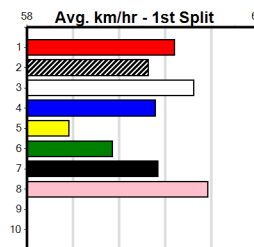

HANRAHAN PLUMBING (275+ RANK)

Distance: 500m, Race Type: Grade 5, Total Prizemoney: $1,740
1st: $1,150, 2nd: $360, 3rd: $180, 4th: $50

SIR BINGO (7) produced a solid 425 metre placing here 3 starts back and he could be hard to hold out mid race in this. TANTANGARA GIRL (1) is boxed to be in the finish

Watchdog Tips: **7** **1** **3** **6** **Bet:** **Box Trifecta 1,3,7 ($10 for 166.67%)**

1

TANTANGARA GIRL [5] **Prefer out wide but has enough talent, chance.** **$8.00**

WBK Bitch Aug-21 Sire: FERNANDO BALE Dam: CAPTAIN JACKIE Trainer: David Shovan (Powlett Planes)

Owner(s): D Shovan
Winning Distances: < 300m (0) 300 - 399m (1) 400 - 499m (3) 500 - 599m (1) 600 - 699m (0) > 700m (0)
Winning Weights: 24.2(1) 24.3(1) 24.4(1) 24.6(1) 25.2(1)

Rank	Dist	Wgt	Sex	Date	Time	BOB	Margin	1st/2nd (Time)	PIR	Checked	Comment	WR	Split 1	S/P	Grade
3rd	(2)	25.2	450	SHP	R6	25-Apr-24	25.86	25.30	3.00L ELLIOTT NESS (25.66)	M/774	.	.	6.90	$17.90	5
4th	(4)	25.4	500	BEN	R8	01-May-24	28.95	28.26	10.00 SMALL Demeanour (28.26)	M/665	.	.	6.87	$14.60	5
6th	(1)	25.5	350	HVL	R6	06-May-24	20.20	19.70	7.50L ELSIE DREAMING (19.70)	M/8	.	.	6.95	$24.10	5
4th	(8)	25.3	500	BEN	R8	11-May-24	28.77	28.13	9.50L MAN OF MAGIC (28.13)	M/666	.	W	6.78	$18.80	X45
1st	(8)	25.2	500	BEN	R8	15-May-24	28.69	28.16	0.50L MOONLIGHT SID (28.72)	M/433	.	.	6.75	$2.90	T3-5
5th	(3)	25.4	500	BEN	R8	22-May-24	28.78	28.35	6.50L ELITE BLAZER (28.35)	M/235	.	.	6.78	$24.40	X45
4th	(1)	25.0	500	BEN	R8	29-May-24	28.69	28.33	2.50L DASHING CLAUDIA (28.52)	S/554	.	.	6.81	$14.40	T3-5
6th	(3)	24.8	500	BEN	R6	05-Jun-24	28.73	28.23	7.50L WILD ROVER (28.23)	M/665	.	.	6.88	$8.20	5

Last 3 wins NOT included above

1st	(7)	24.2	390	BAL	R4	09-Oct-23	22.57	22.15	1.75L SMILING QUARTILE (22.69)	M/21	.	.	8.58	$4.70	T3-7
1st	(8)	24.6	450	SHP	R7	02-Nov-23	25.69	25.42	1.00L SAPPHIRE FERN (25.75)	M/322	.	.	6.77	$9.70	T3-6
1st	(2)	24.4	450	SHP	R6	07-Mar-24	25.94	25.53	0.50L NANNA'S BLUE BOY (25.96)	M/112	.	.	6.61	$9.20	T3-5

Box History

Bx	1st	2nd	3rd	4th	5th	6th	7th	8th
1	1	1	1	3	1	1	1	
2	1	1	1	1	1	1	1	
3					1	2	2	1
4	2			2	1			1
5	1	1	1	2				
6	1	1	1	1	1	1		1
7	1	1	1	2	2	3	1	
8	2	1	1	2	1	1		

Prize Best Starts Trk/Dts APM: $10660.00, 28.69(8)-15/5/24, 50-5-6-6, 9-1-1-0, 4436