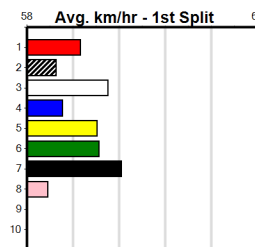

Bendigo

3

5:08PM

(VIC time)

HIP POCKET BENDIGO (275+ RANK)

Distance: 500m, Race Type: Maiden, Total Prizemoney: $1,740
1st: $1,150, 2nd: $360, 3rd: $180, 4th: $50

MORAINÉ GLORIA (8) has been far from disgraced in her four starts to date and she could prove hard to hold out in this. BLUE TICK TYRONE (1) is drawn to get the gun run throughout in this and he could be right in the finish here.

Watchdog Tips: **8** **1** **3** **6** **Bet:** Quinella 1/8 ($10 for 1000%)

Form Box	Wgt	Dist	Track	Date	Time	BON	Margin	1st/2nd (Time)	PIR	Checked	Comment	WR	Split 1	S/P	Grade	
1	BLUE TICK TYRONE [M] Drawn to get the gun run throughout, major player. $4.20															
	F Dog May-22 Sire: FERNANDO BALE Dam: VEGAS TICKET Trainer: Julie Chilcott (Heathcote)															
	Owner(s): J Chilcott															
	Winning Distances: < 300m (0) 300 - 399m (0) 400 - 499m (0) 500 - 599m (0) 600 - 699m (0) > 700m (0)															
	Winning Weights:															
	4th (4)	27.3	425	BEN	R2	31-May-24	24.77	23.72	6.50L LIFE'S LESSON (24.32)	S/776	.	.	.	7.00	$10.60	M
	5th (4)	27.6	410	HOR	R1	04-Jun-24	24.02	22.97	7.50L PAW LOUIS (23.50)	M/86	.	.	W	10.93	$17.40	M
	Last 3 wins NOT included above															
	Box History															
	<table border="1"> <thead> <tr><th>Bx</th><th>1st</th><th>2nd</th><th>3rd</th><th>4th</th><th>5th</th><th>6th</th><th>7th</th><th>8th</th></tr> </thead> <tbody> <tr><td>1</td><td></td><td></td><td></td><td></td><td></td><td></td><td></td><td></td></tr> <tr><td>2</td><td></td><td></td><td></td><td></td><td></td><td></td><td></td><td></td></tr> <tr><td>3</td><td></td><td></td><td></td><td></td><td></td><td></td><td></td><td></td></tr> <tr><td>4</td><td></td><td></td><td></td><td>1</td><td>1</td><td></td><td></td><td></td></tr> <tr><td>5</td><td></td><td></td><td></td><td></td><td></td><td></td><td></td><td></td></tr> <tr><td>6</td><td></td><td></td><td></td><td></td><td></td><td></td><td></td><td></td></tr> <tr><td>7</td><td></td><td></td><td></td><td></td><td></td><td></td><td></td><td></td></tr> <tr><td>8</td><td></td><td></td><td></td><td></td><td></td><td></td><td></td><td></td></tr> <tr><td>Prize Best</td><td></td><td></td><td></td><td></td><td></td><td>$75.00</td><td></td><td></td></tr> <tr><td>Starts</td><td></td><td></td><td></td><td></td><td></td><td>FSTD</td><td></td><td></td></tr> <tr><td>Trk/Dts</td><td></td><td></td><td></td><td></td><td></td><td>2-0-0-0</td><td></td><td></td></tr> <tr><td>APM</td><td></td><td></td><td></td><td></td><td></td><td>0-0-0-0</td><td></td><td>75</td></tr> </tbody> </table>															
2	SOHO JILL [M] May get buried back in this, needs to step. $15.00															
	BD Bitch Mar-22 Sire: RAW ABILITY Dam: UP THE AMOUNT Trainer: Julie Chilcott (Heathcote)															
	Owner(s): Greysynd Racing (SYN), W Owen, J Chilcott, A Long															
	Winning Distances: < 300m (0) 300 - 399m (0) 400 - 499m (0) 500 - 599m (0) 600 - 699m (0) > 700m (0)															
	Winning Weights:															
	7th (6)	24.9	435	SLE	R1	12-May-24	25.65	24.08	16.00 RIBERO (24.56)	S/777	.	.	.	5.56	$53.90	M
	5th (3)	24.9	390	SHP	R1	16-May-24	22.96	22.11	4.25L BILLY SPANNER (22.66)	M/54	.	.	.	9.02	$26.30	M
	5th (3)	25.2	425	BEN	R1	22-May-24	25.19	24.25	13.00 MR. FERGUSON (24.28)	S/866	.	.	.	6.97	$42.60	M
	6th (4)	25.7	450	SHP	R1	30-May-24	26.29	25.51	10.00 PLAY THE MUSIC (25.59)	M/455	.	.	.	7.11	$15.50	M
	Last 3 wins NOT included above															
Box History																
<table border="1"> <thead> <tr><th>Bx</th><th>1st</th><th>2nd</th><th>3rd</th><th>4th</th><th>5th</th><th>6th</th><th>7th</th><th>8th</th></tr> </thead> <tbody> <tr><td>1</td><td></td><td></td><td></td><td></td><td></td><td></td><td></td><td></td></tr> <tr><td>2</td><td></td><td></td><td></td><td></td><td></td><td></td><td></td><td></td></tr> <tr><td>3</td><td></td><td></td><td></td><td></td><td></td><td></td><td></td><td></td></tr> <tr><td>4</td><td></td><td></td><td></td><td></td><td>2</td><td></td><td></td><td></td></tr> <tr><td>5</td><td></td><td></td><td></td><td></td><td></td><td>1</td><td></td><td></td></tr> <tr><td>6</td><td></td><td></td><td></td><td></td><td></td><td></td><td></td><td>1</td></tr> <tr><td>7</td><td></td><td></td><td></td><td></td><td></td><td></td><td></td><td></td></tr> <tr><td>8</td><td></td><td></td><td></td><td></td><td></td><td></td><td></td><td></td></tr> <tr><td>Prize Best</td><td></td><td></td><td></td><td></td><td></td><td>$0.00</td><td></td><td></td></tr> <tr><td>Starts</td><td></td><td></td><td></td><td></td><td></td><td>FSTD</td><td></td><td></td></tr> <tr><td>Trk/Dts</td><td></td><td></td><td></td><td></td><td></td><td>4-0-0-0</td><td></td><td></td></tr> <tr><td>APM</td><td></td><td></td><td></td><td></td><td></td><td>0-0-0-0</td><td></td><td>0</td></tr> </tbody> </table>																
3	MY GIRL KELLIE [M] Smart last start placing here, chance with luck. $6.00															
	LTF Bitch May-22 Sire: FERAL FRANKY Dam: MCIVOR VERNA Trainer: Barry Priest (Junortoun)															
	Owner(s): B Priest															
	Winning Distances: < 300m (0) 300 - 399m (0) 400 - 499m (0) 500 - 599m (0) 600 - 699m (0) > 700m (0)															
	Winning Weights: