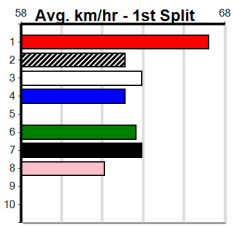

Traralgon

AUSSIE SECRET @ STUD (275+ RANK)

Distance: 395m, Race Type: Grade 5, Total Prizemoney: \$1,530
1st: \$1,000, 2nd: \$320, 3rd: \$160, 4th: \$50

6

4:34PM

(VIC time)

WASHINGTON BLUE (7) can explode mid race in his races and he may prove hard to hold out with an ounce of luck. KRAKEN HOOK (6) has shown good early speed in solid wins in 2 of his last 4 starts and he could be the one to reel in here.