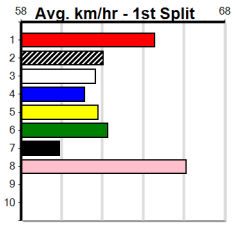

MCMAHON BUILDERS (275+ RANK)

Distance: 350m, Race Type: Mixed 6/7, Total Prizemoney: \$1,530
1st: \$1,000, 2nd: \$320, 3rd: \$160, 4th: \$50

9

5:29PM

(VIC time)

INTER TERRA (8) has the speed to cross and lead soon after box rise and she could prove hard to catch in a race of this nature. CERTAIN MAGIC (4) recorded a handy all the way win last start and she could be prominent throughout here.