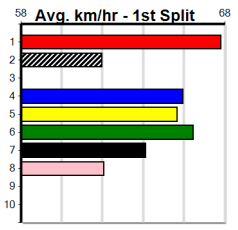

Traralgon

12
6:27PM
(VIC time)

SPORTSBET EVERY DOG HAS ITS DAY (2)

Distance: 350m, Race Type: Grade 5, Total Prizemoney: $1,530
1st: $1,000, 2nd: $320, 3rd: $160, 4th: $50

SPEEDY PAM (3) has recorded good all the way wins in 2 of her last 3 starts and she may be the one to catch again here. INTER BLACK FIRE (1) is drawn to race on the speed from the outset and she could make her presence felt in this.

Watchdog Tips: **3** **1** **5** **4** **Bet:** **Box Trifecta 1,3,4,5 ($10 for 41.67%)**