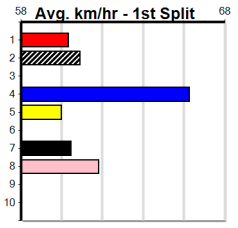

KISS PROFESSIONAL SOLUTIONS (275+

Distance: 350m, Race Type: Maiden, Total Prizemoney: $1,530
1st: $1,000, 2nd: $320, 3rd: $160, 4th: $50

1
3:01PM
(VIC time)

RING ME LATER (8) has recorded smart placings in 2 of his last 4 starts and he looks like the one to beat in a race of this nature. BAPTISM OF FIRE (2) showed enough talent in her steady effort 2 starts back to challenge with some luck.

Watchdog Tips: **8** **2** **4** **1** **Bet:** Trifecta 8/2,4/1,2,4,7 ($10 - 166.67%)