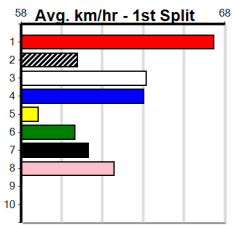

Traralgon

ZACK MONELLI @ STUD (275+ RANK)

Distance: 395m, Race Type: Grade 7, Total Prizemoney: $1,530
1st: $1,000, 2nd: $320, 3rd: $160, 4th: $50

2

3:19PM
(VIC time)

INDESTRUCT (5) showed good mid race pace in his handy win here 2 starts back and he may only need an ounce of luck to salute again. CHOICE MOMENT (4) can show good early speed and after being placed in 3 of her last 5 she can challenge again.

Watchdog Tips:

5

4

8

6

Bet:

Win 5