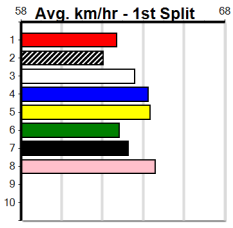

Traralgon

SURFACE CO (275+ RANK)

Distance: 350m, Race Type: Grade 5, Total Prizemoney: $1,530
1st: $1,000, 2nd: $320, 3rd: $160, 4th: $50

4

3:54PM

(VIC time)

ROCKY HORROR (8) can show a good turn of foot once balanced and he could prove hard to hold out in this. WHIZZER (2) has shown early speed in his good wins here in 2 of his last 4 starts and he could be prominent throughout again today.

Watchdog Tips: **8** **2** **1** **4** **Bet:** **Win 8**