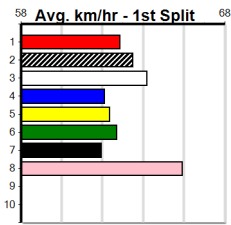

NAK SIGNS (275+ RANK)

Distance: 395m, Race Type: Grade 5, Total Prizemoney: $1,530
1st: $1,000, 2nd: $320, 3rd: $160, 4th: $50

5

4:17PM

(VIC time)

FOUR ACES (8) has the early speed to cross and lead from box rise in this and he could prove hard to reel in here. ADAM'S BACK (5) should find this easier than his recent outings and he has enough talent to challenge with an ounce of luck.

Watchdog Tips:

8

5

2

1

Bet:

Win 8