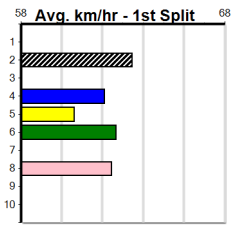

CATCH THE THIEF @ STUD (275+ RANK)

Distance: 350m, Race Type: Mixed 6/7, Total Prizemoney: \$1,530
1st: \$1,000, 2nd: \$320, 3rd: \$160, 4th: \$50

Watchdog Tips:

8

6

7

4

Bet: