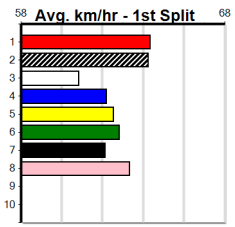

HARD STYLE RICO AT STUD (275+ RANK)

Distance: 395m, Race Type: Grade 6, Total Prizemoney: $1,530
1st: $1,000, 2nd: $320, 3rd: $160, 4th: $50

Watchdog Tips: **6** **7** **3** **2** **Bet:** **Win 6**

1 LAKEVIEW JACK [6] *Comes into calculations from this draw.*

BE D Sep-21 AUSSIE INFRARED BRAEMAR KEELIE $7.00

Trainer: Owen MCGovern (Roseedale)

Rank	Box	Weight	Dist	Track	Date	Time	BON	Margin	1st/2nd (Time)	PIR	Checked	Comment	W/R	Split 1	S/P	Grade
4th	(1)	31.8	395	TRA	R4	29-Apr-24	22.71	22.39	4.50LDR. ERICA (22.39)	M/434	.	.	.	3.84	$8.90	T3-RW
4th	(4)	31.7	350	HVL	R7	03-May-24	20.00	19.59	5.00LELSIE DREAMING (19.66)	M/6	.	.	.	6.70	$4.30	T3-RW
5th	(5)	31.6	395	TRA	R10	06-May-24	23.07	22.33	10.00LRUN KITTY RUN (22.38)	M/455	.	.	.	3.83	$3.20	T3-RW
4th	(6)	31.2	435	SLE	R10	27-May-24	25.30	24.27	11.00LDASHER BALE (24.56)	M/125	.	.	.	5.32	$3.30	6G

Owner(s): O MCGovern

Winning Boxes

1	2	3	4	5	6	7	8
1	2	3	4	5	6	7	8
1							
Prize	$2,990.00						
Best	NBT						
Starts	14-2-0-1						
Trk/Dst	2-0-0-0						
APM	$940						

2 SKY BLAZER [6] *Handy wins in her last 2, harder here but respect.*

BK B Jan-22 MEPUNGA BLAZER HEAVEN ROCKS $6.00

Trainer: Carl Haas (Tynong)

Rank	Box	Weight	Dist	Track	Date	Time	BON	Margin	1st/2nd (Time)	PIR	Checked	Comment	W/R	Split 1	S/P	Grade
8th	(5)	28.3	400	WGL	R2	11-Apr-24	23.80	22.60	5.00LUNINHABITED MAN (23.45)	M/76	.	.	.	8.89	$2.10	T3-M
3rd	(4)	27.3	350	TRA	R1	20-May-24	20.55	19.98	2.75LWINCKIE BALE (20.36)	M/63	.	.	.	7.00	$3.50	T3-M
1st	(3)	27.3	400	WGL	R1	23-May-24	23.32	22.75	0.25LHOOK SHOT (23.33)	Q/22	.	.	.	8.52	$5.20	M
1st	(3)	27.5	400	WGL	R9	30-May-24	23.08	22.96	0.50LSMOKIN' GRACIE (23.10)	M/32	.	.	.	8.42	$4.50	T3-7

Owner(s): J Churchman

Winning Boxes

1	2	3	4	5	6	7	8
1	2	3	4	5	6	7	8
	2						
Prize	$2,990.00						
Best	NBT						
Starts	8-2-1-2						
Trk/Dst	4-0-1-1						
APM	$2668						

3 DR. NARNIA [6] *Handy last start win, chance if steps cleanly.*

BEF B Feb-21 FERNANDO BALE DR. MINO $3.60

Trainer: Emily MCMahon (Darriman)

Rank	Box	Weight	Dist	Track	Date	Time	BON	Margin	1st/2nd (Time)	PIR	Checked	Comment	W/R	Split 1	S/P	Grade
2nd	(4)	25.3	395	TRA	R9	13-May-24	22.67	22.53	2.00LCATCH SOME RAYS (22.54)	M/233	.	.	.	3.78	$4.00	7
4th	(8)	25.2	395	TRA	R7	17-May-24	22.69	21.87	4.25LROBBIE LEE ROSE (22.41)	M/444	.	.	.	3.85	$25.70	X67
3rd	(6)	25.7	435	SLE	R3	22-May-24	25.16	24.63	4.50LRIO BORIS (24.86)	M/345	.	.	.	5.36	$2.10	7
1st	(6)	25.8	435	SLE	R4	27-May-24	25.03	24.27	0.75LHUNTER MCCRAE (25.08)	M/423	.	.	.	5.40	$5.10	7

Owner(s): DOCTORS KENNELS (SYN), J MCMahon, J Gill

Winning Boxes

1	2	3	4	5	6	7	8
1	2	3	4	5	6	7	8
1							
Prize	$4,520.00						
Best	NBT						
Starts	17-2-1-5						
Trk/Dst	5-0-1-0						
APM	$2846						

4 MICK'S DELIGHT [6] *Draw is a worry in this, looks unlikely here.*

BD D Feb-22 FERNANDO BALE JAY BIRD $21.00

Trainer: Aroha Hemingway (Rochester)

Rank	Box	Weight	Dist	Track	Date	Time	BON	Margin	1st/2nd (Time)	PIR	Checked	Comment	W/R	Split 1	S/P	Grade
8th	(5)	28.6	450	TRA	R5	22-Apr-24	26.68	25.33	19.00LRANGER'S GIRL (25.39)	S/886	.	.	.	7.22	$40.50	T3-RW
7th	(8)	28.8	410	HOR	R3	26-Apr-24	25.38	23.65	24.00LZIPPING CITINO (23.74)	S/77	.	.	.	11.69	$18.40	7
1st	(3)	28.7	425	BEN	R9	15-May-24	24.80	24.04	1.00LMAX TANGO (24.85)	M/211	.	SW	.	6.77	$49.10	T3-7
7th	(6)	29.1	425	BEN	R4	22-May-24	25.22	24.25	14.00LSANDY'S LUNAR (24.25)	M/877	.	.	.	6.84	$45.60	6G

Owner(s): P Clark