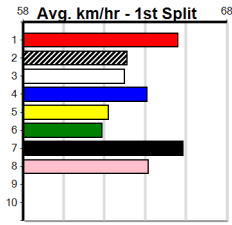

Traralgon

3

3:34PM

(VIC time)

BRIDGES ON ARGYLE TRARALGON (275+

Distance: 350m, Race Type: Grade 5, Total Prizemoney: \$1,530
1st: \$1,000, 2nd: \$320, 3rd: \$160, 4th: \$50

REAL MICKOY (1) is drawn to race on the speed from the outset here and he will be hard to reel in if he can find the arm. POTCH (6) recorded a smart placing from a wide draw 4 starts back and she could be the danger with any luck in running.