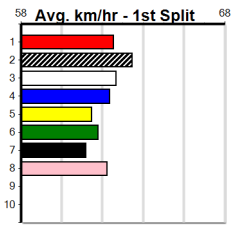

MR AUDACIOUS @ STUD (275+ RANK)

Distance: 450m, Race Type: Grade 5, Total Prizemoney: $1,530
1st: $1,000, 2nd: $320, 3rd: $160, 4th: $50

Watchdog Tips:

1

6

5

3

Bet:

Win 1