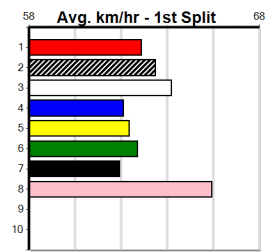

NAK SIGNS (275+ RANK)

Distance: 395m, Race Type: Grade 5, Total Prizemoney: $1,530
1st: $1,000, 2nd: $320, 3rd: $160, 4th: $50

FOUR ACES (8) has the early speed to cross and lead from box rise in this and he could prove hard to reel in here. ADAM'S BACK (5) should find this easier than his recent outings and he has enough talent to challenge with an ounce of luck.

Watchdog Tips:	8	5	2	1	Bet:	Win 8

1	LINDENOW GRACE [5]	Much better than recent form suggests, threat.					$4.00
	BK Bitch Jun-21	Sire: ASTON DEE BEE		Dam: MADALIA MAGGIE		Trainer: Maria Musselwhite (Lindenow)	
	Owner(s): M Musselwhite	Winning Distances: < 300m (0) 300 - 399m (1) 400 - 499m (4) 500 - 599m (1) 600 - 699m (0) > 700m (0)					
	Winning Weights: 27.3(1) 27.6(1) 27.7(1) 27.9(1) 28.1(1) 28.6(1)						
	6th (8) 28.4 515 SAP R6 24-Dec-23 30.93 29.39 15.00 HARD PRESS (29.94) S/8776 . . . . . 5.32 $7.60 X45						
	5th (6) 28.1 435 SLE R6 03-Jan-24 24.86 24.42 6.50 OUR KITE FLYER (24.42) S/887 . . . . . V0 . . . . . 5.51 $27.70 X45						
	5th (3) 28.2 510 SLE R7 07-Jan-24 29.47 29.01 7.00 LAKEVIEW ALLY (29.01) M/555 . . . . 9.60 $10.50 5						
	7th (2) 28.2 395 TRA R4 31-Jan-24 22.93 21.84 12.00 HUNTER RIOT (22.09) M/686 . . . . 3.85 $23.10 5						
	6th (1) 28.8 395 TRA R12 06-Mar-24 22.57 22.15 4.25L HARD ON ME (22.28) M/446 . . . . 3.86 $17.20 5						
	7th (7) 28.6 460 WGL R7 15-Mar-24 27.11 25.86 12.00 BIG TIMBER (26.31) M/788 . . . . . V5 . . . . . 6.81 $14.60 5						

2	BE YOURSELF [5]	Can race closer to the speed in this, chance here.					$3.40
	BK Bitch Nov-20	Sire: BERNARDO		Dam: ZIPPING TINA		Trainer: Gary Mcmillan (Nambrok)	
	Owner(s): G Mcmillan	Winning Distances: < 300m (0) 300 - 399m (4) 400 - 499m (0) 500 - 599m (0) 600 - 699m (0) > 700m (0)					
	Winning Weights: 24.5(2) 24.8(1) 24.9(1)						
	3rd (8) 24.6 395 TRA R10 22-Apr-24 22.61 22.29 1.00L SEANCE SAM (22.54) M/333 . . . . 3.80 $8.10 T3-5						
	7th (6) 24.0 395 TRA R7 29-Apr-24 23.26 22.39 9.00L GEOFF'S BOMBER (22.64) M/778 . . . . 4.04 $2.50 T3-5						
	7th (1) 23.7 300 HVL R12 03-May-24 17.66 16.90 8.00L INTER BLACK FIRE (17.12) M/6 . . . . 4.06 $24.00 T3-5						
	6th (1) 24.1 350 HVL R7 06-May-24 20.13 19.70 5.00L ROMENA CHARM (19.79) M/8 . . . . 6.84 $12.30 5						
	4th (4) 23.8 350 TRA R4 13-May-24 20.46 19.97 7.00L WHIZZER (19.97) S/75 . . . . 6.96 $5.70 5						
	6th (7) 24.4 435 SLE R12 22-May-24 25.51 24.63 8.00L LAMONT BALE (24.95) M/578 . . . . 5.41 $4.30 5						

3	JENNA [5]	*** SCRATCHED ***					$99.00
	BK Bitch Jul-20	Sire: AUSSIE INFRARED		Dam: MIRIAM		Trainer: Jennifer Gill (Darriman)	
	Owner(s): J Gill	Winning Distances: < 300m (0) 300 - 399m (1) 400 - 499m (3) 500 - 599m (0) 600 - 699m (0) > 700m (0)					
	Winning Weights: 28.4(2) 28.7(1) 29.6(1)						
	4th (7) 28.7 500 TRA R8 18-Dec-23 28.86 28.48 3.25L DETERMINATION (28.63) Q/213 . . . . 9.27 $3.20 5						
	8th (4) 20.7 395 TRA R9 28-Feb-24 22.96 21.90 9.50L DENOMINATOR (22.30) M/577 . . . . 3.94 $48.50 5						
	7th (5) 30.6 435 SLE R6 27-Mar-24 25.52 24.59 7.50L LEKTRA VERA (25.00) S/756 . . . . 5.41 $9.20 5						
	6th (8) 30.6 435 SLE R7 05-Apr-24 25.65 24.60 13.00L LEKTRA VERA (24.80) S/766 . . . . 5.66 $9.30 5						
	6th (3) 30.7 395 TRA R7 08-Apr-24 22.77 22.05 2.75L GOTHAM MARQUESS (22.59) M/534 . . . . 3.88 $7.30 T3-5						
	7th (5) 30.8 435 SLE R12 21-Apr-24 25.42 24.40 11.00L DR. OLIVIA (24.71) M/335 . . . . 5.31 $35.50 5