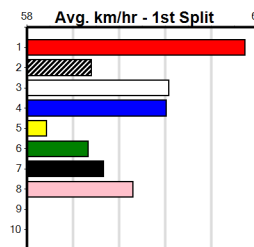

Traralgon

2

3:19PM

(VIC time)

ZACK MONELLI @ STUD (275+ RANK)

Distance: 395m, Race Type: Grade 7, Total Prizemoney: $1,530
1st: $1,000, 2nd: $320, 3rd: $160, 4th: $50

INDESTRUCT (5) showed good mid race pace in his handy win here 2 starts back and he may only need an ounce of luck to salute again. CHOICE MOMENT (4) can show good early speed and after being placed in 3 of her last 5 she can challenge again.

Watchdog Tips: **5** **4** **8** **6** **Bet:** **Win 5**

1

INTER MARY [7] **Can race on the speed off this draw, place hopes.** **$10.00**

BK Bitch Oct-19 Sire: KINLOCH BRAE Dam: INTER LUCY Trainer: Joseph Sultana (Traralgar East)

Owner(s): J Sultana
Winning Distances: < 300m (0) 300 - 399m (1) 400 - 499m (0) 500 - 599m (0) 600 - 699m (0) > 700m (0)
Winning Weights: 28.8(1)

Box	1st	2nd	3rd	4th	5th	6th	7th	8th
1	3	4	1	1	1			1
2	2	2	4	2				1
3	1	2		4	1	3		
4	2	1	1	1	2	1		
5	5	2	1	1	3	1		
6	3	3	2	1	2			2
7	2	2	3	1	2	1		
8	1	4	4	1	2			1

6th (7) 30.1 395 TRA R1 28-Feb-24 22.83 21.90 9.50L JEBRYNAH NITRO (22.17) M/787 . . . . . 3.85 $62.50 X67
3rd (8) 29.8 350 TRA R10 06-Mar-24 20.78 19.86 10.00 PARIS CALLING (20.10) Q/54 . . . . . 6.81 $18.20 X67
3rd (6) 29.7 350 TRA R4 18-Mar-24 20.26 20.02 2.00L SPEEDY SWAN (20.12) M/33 . . . . . 6.78 $27.60 T3-RW
3rd (7) 29.8 350 TRA R3 25-Mar-24 20.56 19.90 1.5L INTER BLACK FIRE (20.47) M/64 . . . . . 6.90 $7.30 T7
5th (2) 29.9 350 TRA R3 01-Apr-24 20.72 19.91 7.00L DEVIL IN ME (20.25) M/76 . . . . . 6.98 $4.30 T3-RW
6th (5) 29.7 350 TRA R9 15-Apr-24 20.69 19.87 9.50L DUTCH RAMBO (20.06) M/76 . . . . . 6.92 $10.90 T7
4th (2) 29.6 350 TRA R2 22-Apr-24 20.41 19.86 6.00L NOLAN BALE (20.01) M/54 . . . . . 6.78 $45.10 T3-T7
3rd (8) 29.5 395 TRA R10 06-May-24 22.70 22.33 4.75L RUN KITTY RUN (22.38) Q/222 . . . . . 3.80 $35.80 T3-RW

1st (8) 28.8 350 TRA R2 29-Dec-23 20.36 19.81 0.75L DINOSAUR DEANO (20.40) Q/22 . . . . . SW . . . . . 6.77 $13.10 M

Prize Best Starts Trk/Dts APM $14992.50 NBT 90-1-22-20 9-0-2-2 2459

2

MR. DRIFTER [7] **Showed speed in steady win 2 starts back, place.** **$12.00**

BK Dog Apr-21 Sire: FLYNN Dam: LADY PROFIT Trainer: Jessica MCGovern (Rosedale)

Owner(s): E MCGovern
Winning Distances: < 300m (0) 300 - 399m (0) 400 - 499m (1) 500 - 599m (0) 600 - 699m (0) > 700m (0)
Winning Weights: 29.3(1)

Box	1st	2nd	3rd	4th	5th	6th	7th	8th
1								2
2				1				3
3				1		1	1	
4								1
5				1		1	1	1
6	1					1		
7		1				1		
8			1	1				

4th (5) 29.2 435 SLE R3 05-Apr-24 25.65 24.60 5.00L CATCH SOME RAYS (25.31) M/554 . . . . . 5.44 $33.40 M
7th (2) 29.1 395 TRA R2 15-Apr-24 23.74 22.38 15.00 RIO BORIS (22.73) M/488 . . . . . 3.91 $9.30 M
6th (7) 29.1 435 SLE R2 24-Apr-24 25.60 24.60 13.00 ERZA SCARLET (24.70) M/687 . . . . . 5.50 $60.20 M
7th (2) 29.0 395 TRA R2 29-Apr-24 23.22 22.39 7.00L INDESTRUCT (22.76) M/588 . . . . . 3.98 $20.70 T3-M
7th (2) 29.0 350 HVL R3 03-May-24 20.69 19.59 11.00 EASY PIE (19.94) M/6 . . . . . 6.90 $11.80 T3-M
4th (2) 29.0 395 TRA R2 13-May-24 23.12 22.53 8.50L IRON TYSON (22.55) Q/245 . . . . . 3.90 $34.90 M
1st (6) 29.3 435 SLE R1 22-May-24 25.40 24.63 0.50L CONNOR FLYNN JET (25.43) Q/122 . . . . . SW . . . . . 5.39 $15.70 M
4th (8) 29.3 435 SLE R3 27-May-24 25.20 24.27 0.75L WINCKIE BALE (25.15) M/355 . . . . . 5.43 $11.40 T7

Prize Best Starts Trk/Dts APM $1680.00 NBT 21-1-1-1 8-0-0-0 1426