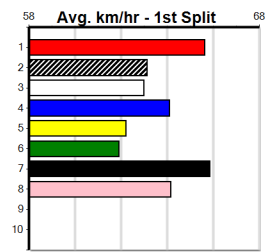

BRIDGES ON ARGYLE TRARALGON (275+

Distance: 350m, Race Type: Grade 5, Total Prizemoney: $1,530
1st: $1,000, 2nd: $320, 3rd: $160, 4th: $50

REAL MICKOY (1) is drawn to race on the speed from the outset here and he will be hard to reel in if he can find the arm. POTCH (6) recorded a smart placing from a wide draw 4 starts back and she could be the danger with any luck in running.

Watchdog Tips: **1** **6** **7** **8** **Bet:** **Win 1**

1

REAL MICKOY [5] **$3.20**
WBK Dog Mar-20 **Sire: COSMIC CHIEF Dam: IZUMI** **Trainer: Margaret Campbell (Longwarry)**
Owner(s): M Campbell
Winning Distances: < 300m (0) 300 - 399m (3) 400 - 499m (1) 500 - 599m (0) 600 - 699m (0) > 700m (0)
Winning Weights: 29.4(2) 29.5(1) 29.9(1)

4th	5th	6th	7th	8th
(1) 29.7 350 TRA R4 18-Oct-23 19.99 19.63 3.75L LORD PANAMA (19.74) Q/44 . . . . 6.66 $16.70 5				
(2) 29.8 350 TRA R4 27-Oct-23 20.10 19.70 6.00L CYCLONE SOPHIE (19.70) M/44 . . . . 6.66 $16.70 X45				
(3) 29.8 300 HVL R6 01-Nov-23 17.25 16.92 3.25L BEAR LEE BANDIT (17.03) M/4 . . . . 3.99 $38.20 T3-5				
(4) 29.5 300 HVL R3 01-Dec-23 16.93 16.80 2.00L CODE CRACKER (16.80) M/4 . . . . 3.96 $62.00 T3-5				
(5) 30.0 300 HVL R3 12-Jan-24 17.25 16.73 4.00L KATONI (16.97) M/5 . . . . 3.98 $39.10 T3-5				
(6) 30.0 350 TRA R3 22-Jan-24 20.17 19.81 3.5L BE RUGGED (19.93) M/76 . . . . 6.80 $18.10 5				
(7) 30.5 350 TRA R4 15-Apr-24 20.51 19.87 6.00L MEDIATOR (20.12) M/78 . . . . 6.83 $38.40 5				
(8) 30.3 350 TRA R5 20-May-24 20.38 19.98 2.75L BOMBER'S REWARD (20.20) M/22 . . . . 6.71 $4.30 T3-5				

Last 3 wins NOT included above

1st (1) 29.9 300 HVL R1 12-Feb-23 17.03 16.53 0.50L ASTON CRISTIANO (17.07) Q/1 . . . . 3.90 $10.10 X67H
1st (2) 29.5 395 TRA R3 08-Mar-23 22.53 22.14 1.25L DR. CALLIE (22.61) M/111 . . . . 3.75 $14.60 X67
1st (6) 29.4 350 TRA R2 03-May-23 20.17 19.60 2.25L SENSEI PANDAKEN (20.33) M/11 . . . . 6.72 $8.30 RW

Box History

Bx	1st	2nd	3rd	4th	5th	6th	7th	8th
1	1	2	1	2	1	1	1	1
2	1	1	1	3	1	1	1	1
3	1	3		3		3	2	
4	1	4	1	1	1	1	1	2
5			2		2	2		
6	1	2		2	1		1	1
7					1	4		
8		3		1				

Prize Best Starts Trk/Dts APM
$16100.00
20.17(6)-3/5/23
63-4-12-8
12-1-2-1
696