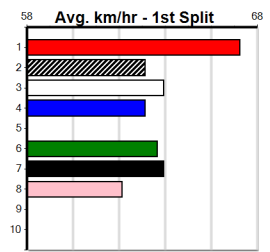

Watchdog Tips: 7 6 3 8 Bet: Win 7

MAGIC BEE [5] Good early speed but gets tired, place looks best. \$12.00
Owner(s): P Pollutro
Winning Distances: < 300m (0) 300 - 399m (4) 400 - 499m (3) 500 - 599m (0) 600 - 699m (0) > 700m (0)
Winning Weights: 26.9(1) 27.0(1) 27.2(1) 27.3(1) 27.6(2) 27.9(1)
Race results table with columns: Rank, Horses, Dist, Wgt, Sex, Age, Date, Time, Margin, 1st/2nd (Time), PIR, Checked, Comment, W/R, Split 1, S/P, Grade.