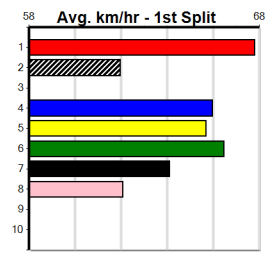

Traralgon
12
6:27PM
(VIC time)

SPORTSBET EVERY RACE HAS ITS DAY (275+)

Distance: 350m, Race Type: Grade 5, Total Prizemoney: $1,530
1st: $1,000, 2nd: $320, 3rd: $160, 4th: $50

SPEEDY PAM (3) has recorded good all the way wins in 2 of her last 3 starts and she may be the one to catch again here. INTER BLACK FIRE (1) is drawn to race on the speed from the outset and she could make her presence felt in this.

Watchdog Tips: **3** **1** **5** **4** **Bet:** Box Trifecta 1,3,4,5 ($10 for 41.67%)

1

INTER BLACK FIRE [5] **Drawn to race on the speed here, major player.** **$5.00**

BK **Bitch** **Sep-21** **Sire: AUSSIE INFRARED** **Dam: INTER SANTINA** **Trainer: Tony Interligi (Endeavour Hills)**

Owner(s): TONY AND JOE (SYN), T Interligi, J Interligi

Winning Distances: < 300m (0) 300 - 399m (5) 400 - 499m (0) 500 - 599m (0) 600 - 699m (0) > 700m (0)

Winning Weights: 25.6(1) 25.7(1) 25.9(1) 26.1(1) 26.4(1)

Pos	Box	Wgt	Dist	Track	Date	Time	BOB	Margin	1st/2nd (Time)	PIR	Checked	Comment	WR	Split 1	S/P	Grade
5th (6)	25.8	400	WGL	R9	18-Apr-24	23.62	23.02	4.75L	LYLA BEAR (23.30)	Q/11	.	.	.	8.31	$14.10	T3-6
1st (1)	25.6	350	TRA	R9	22-Apr-24	20.11	19.86	1.5L	DEVIL IN ME (20.21)	M/11	.	SW	.	6.56	$5.70	T3-6
5th (2)	25.8	350	TRA	R11	29-Apr-24	20.69	19.92	11.00	OUR FLASH (19.92)	M/65	.	.	.	7.15	$10.60	T3-5
1st (4)	25.9	300	HVL	R12	03-May-24	17.12	16.90	2.50L	LADY MERLE (17.30)	M/1	.	.	.	3.94	$15.70	T3-5
1st (3)	26.1	300	HVL	R10	06-May-24	17.11	16.85	0.10L	SON OF CECIL (17.12)	Q/1	.	.	.	3.91	$3.20	5
8th (2)	26.1	350	TRA	R12	15-May-24	20.69	19.69	14.00	TOMMY'S HITMAN (19.76)	M/76	.	.	.	6.82	$20.50	5
6th (5)	25.8	300	HVL	R11	24-May-24	17.34	16.86	7.00L	REELING DOLLARS (16.86)	M/7	.	.	.	4.04	$13.70	T3-5
8th (7)	25.6	350	TRA	R4	29-May-24	20.46	19.62	5.50L	MIKE'S TIGER (20.10)	Q/23	.	.	.	6.62	$18.20	5

Last 3 wins NOT included above

1st (8)	25.7	300	HVL	R2	15-Dec-23	17.22	16.72	1.5L	DASH ABOUT (17.32)	M/1	.	.	.	3.96	$7.20	T3-M
1st (6)	26.4	350	TRA	R3	25-Mar-24	20.47	19.90	0.50L	ITALICS (20.50)	Q/11	.	.	.	6.70	$15.60	7

Box History

Box	1st	2nd	3rd	4th	5th	6th	7th	8th
1	1	1	1	1	1	1	1	1
2	1	1	2	1	1	1	1	2
3	1	1	1	1	1	1	1	1
4	1	1	1	1	1	1	1	1
5	1	1	1	1	1	1	1	1
6	1	1	1	2	1	1	1	2
7	1	1	1	2	1	1	1	1
8	1	1	1	1	1	1	1	1

Prize Best Starts Trk/Dts APM

Prize	$6030.00
Best Starts	20.11(1)-22/4/24
Trk/Dts	33-5-0-4
APM	12-2-0-3
	4286