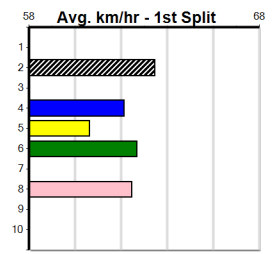

Traralgon
10
5:50PM
(VIC time)

CATCH THE THIEF @ STUD (275+ RANK)

Distance: 350m, Race Type: Mixed 6/7, Total Prizemoney: $1,530
1st: $1,000, 2nd: $320, 3rd: $160, 4th: $50

TARGET TIME (8) recorded a good all the way debut win here 3 starts back and he may be the one to beat again in this. CHRISSY HAND (6) will find this easier than her last 2 starts and she could be right in the finish in a race of this nature.

Watchdog Tips: **8** **6** **7** **4** **Bet:** **Win 8**

1

LITTLE WHIP (NSW)[7] Resuming, may find these a bit too quick, tested. **$12.00**
BK Bitch Apr-22 Sire: FERNANDO BALE Dam: LUCKY WHIP Trainer: Pasquale Derubeis (Cape Woola)
Owner(s): P Derubeis
Winning Distances: < 300m (0) 300 - 399m (1) 400 - 499m (0) 500 - 599m (0) 600 - 699m (0) > 700m (0)
Winning Weights: 23.2(1)

5th (7)	23.1	300	CAS	R1	07-Mar-24	17.69	16.78	8.50L	LOONGANA PRINCE (17.09)	245	245	2.47	$8.50 M
1st (1)	23.2	300	CAS	R1	14-Mar-24	17.72	16.64	1.75L	DOUBLE SERVING (17.84)	211	211	2.50	$4.80 M
7th (5)	22.2	350	TRA	R9	06-Apr-24	20.67	19.91	8.50L	ANNIE MIKADO (20.09)	M/45	.	6.75	$23.10 X67
7th (6)	22.3	350	TRA	R9	15-Apr-24	20.87	19.87	12.00	DUTCH RAMBO (20.06)	M/47	.	6.81	$9.40 7

Last 3 wins NOT included above

Box History

Bx	1st	2nd	3rd	4th	5th	6th	7th	8th
1	1							
2								
3								
4								
5								1
6								1
7					1			
8								

Prize Best $1200.00 NBT
Starts 4-1-0-0
Trk/Dts 2-0-0-0
APM 720

2

BACK RUBY [7] Steady win 4 starts back but much harder here. **$8.00**
BK Bitch Aug-21 Sire: BARCIA BALE Dam: GOOD GIRL SANDY Trainer: Aroha Hemingway (Rochester)
Owner(s): D Petersen
Winning Distances: < 300m (0) 300 - 399m (1) 400 - 499m (0) 500 - 599m (0) 600 - 699m (0) > 700m (0)
Winning Weights: 25.6(1)

3rd (3)	25.3	390	SHP	R3	05-Mar-24	22.68	22.11	8.50L	LUKA MAGIC (22.11)	Q/23	. <th>8.95</th> <th>$31.80 M</th>		
4th (6)	25.5	350	TRA	R1	18-Mar-24	20.90	20.02	3.25L	ROSS STREET PETE (20.67)	Q/15	.	6.74	$6.70 T3-M
7th (4)	25.5	410	HOR	R2	29-Mar-24	24.27	23.23	9.00L	SENSES FAIL (23.64)	M/32	.	10.73	$24.90 M
2nd (1)	25.9	305	MTG	R1	04-Apr-24	18.22	17.75	2.25L	FAWN CADILLAC (18.05)	.	.	5.87	$2.80 M
1st (2)	25.6	305	MTG	R1	11-Apr-24	18.11	17.59	1.00L	DARK TRACE (18.19)	0	SAMP	5.84	$1.95 M
5th (4)	25.2	425	BEN	R9	17-Apr-24	25.04	24.30	8.00L	CRUISING AMY (24.51)	M/555	.	6.73	$13.80 7
4th (7)	25.9	305	MTG	R3	25-Apr-24	18.23	17.81	6.00L	HERE FOR GLORY (17.81)	.	.	5.92	$6.00 RW
8th (1)	25.9	305	MTG	R2	02-May-24	18.53	17.98	8.00L	PENDELBURY PIE (17.98)	.	.	5.78	$3.30 RW

Last 3 wins NOT included above

Box History

Bx	1st	2nd	3rd	4th	5th	6th	7th	8th
1	1	1	1				1	1
2	1					1		
3		1	1	1	1			1
4				1	3	1	2	1
5		1			2			1
6		1						
7			2	1	1			
8				1				

Prize Best $3060.00 NBT
Starts 32-1-4-5
Trk/Dts 2-0-0-0
APM 1250