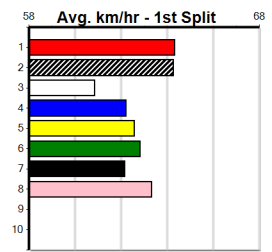

Traralgon
11
6:10PM
(VIC time)

HARD STYLE RICO AT STUD (275+ RANK)

Distance: 395m, Race Type: Grade 6, Total Prizemoney: $1,530
1st: $1,000, 2nd: $320, 3rd: $160, 4th: $50

DUNDEE RAIDER (6) has recorded good placings in his last 3 starts and he could be hard to beat in this. BE LITTLE (7) can show a good turn of foot once balanced and he can be right in the finish here. DR. NARNIA (3) has posted handy wins in of late.

Watchdog Tips: **6** **7** **3** **2** **Bet:** **Win 6**

1

LAKEVIEW JACK [6] Comes into calculations from this draw. **$7.00**

BE Dog Sep-21 Sire: AUSSIE INFRARED Dam: BRAEMAR KEELIE Trainer: Owen MCGovern (Rosedale)

Owner(s): O MCGovern
Winning Distances: < 300m (0) 300 - 399m (1) 400 - 499m (1) 500 - 599m (0) 600 - 699m (0) > 700m (0)
Winning Weights: 32.0(1) 32.5(1)

1st	2nd	3rd	4th	5th	6th	7th	8th
1st (1) 32.5 300 HVL R4 31-Jan-24	17.13	16.87	1.00L INTER TRIGON (17.20)	S/5	4.03	$1.30	7
F (5) 32.2 350 TRA R10 25-Mar-24	0.00	19.90	SPEEDY SWAN (20.27)	S/45	6.79	$5.20	6G
7th (7) 31.6 350 TRA R3 15-Apr-24	21.14	19.87	19.00 WHIZZER (19.87)	M/37	6.79	$3.20	6G
6th (2) 31.8 435 SLE R9 24-Apr-24	25.99	24.60	18.00 COLLINDA RISE (24.73)	M/767	5.51	$9.30	X67
4th (1) 31.8 395 TRA R4 29-Apr-24	22.71	22.39	4.50L DR. ERICA (22.39)	M/434	3.84	$8.90	T3-RW
4th (4) 31.7 350 HVL R7 03-May-24	20.00	19.59	5.00L ELSIE DREAMING (19.66)	M/6	6.70	$4.30	T3-RW
5th (5) 31.6 395 TRA R10 06-May-24	23.07	22.33	10.00 RUN KITTY RUN (22.38)	M/455	3.83	$3.20	T3-RW
4th (6) 31.2 435 SLE R10 27-May-24	25.30	24.27	11.00 DASHER BALE (24.56)	M/125	5.32	$3.30	6G

Last 3 wins NOT included above

1st	2nd	3rd	4th	5th	6th	7th	8th
1st (4) 32.0 400 WGL R2 20-Aug-23	22.88	22.46	5.50L MR. BARTENDER (23.24)	Q/11	8.32	$4.10	M

Box History

Bx	1st	2nd	3rd	4th	5th	6th	7th	8th
1	1							
2								
3								
4	1							
5								
6								
7								
8								

Prize Best Starts Trk/Dts APM: $2990.00 NBT 14-2-0-1 2-0-0-0 940

2

SKY BLAZER [6] Handy wins in her last 2, harder here but respect. **$6.00**

BK Bitch Jan-22 Sire: MEPUNGA BLAZER Dam: HEAVEN ROCKS Trainer: Carl Haas (Tynong)

Owner(s): J Churchman
Winning Distances: < 300m (0) 300 - 399m (0) 400 - 499m (2) 500 - 599m (0) 600 - 699m (0) > 700m (0)
Winning Weights: 27.3(1) 27.5(1)

2nd	3rd	4th	5th	6th	7th	8th	
2nd (1) 27.5 395 TRA R3 06-Mar-24	22.55	22.15	2.00L DOLLAR SHORT (22.42)	M/422	3.77	$9.10	M
3rd (2) 27.4 395 TRA R1 29-Mar-24	22.67	22.06	0.75L BIG JIM (22.63)	M/121	3.80	$4.90	M
6th (8) 28.1 395 TRA R1 03-Apr-24	23.09	22.16	7.50L LUXFORD (22.57)	M/334	3.85	$2.70	M
4th (5) 27.8 395 TRA R2 06-Apr-24	22.68	22.30	1.75L INDI GOES BANG (22.57)	M/443	3.88	$2.90	M
8th (5) 28.3 400 WGL R2 11-Apr-24	23.80	22.60	5.00L UNINHABITED MAN (23.45)	M/76	8.89	$2.10	T3-M
3rd (4) 27.3 350 TRA R1 20-May-24	20.55	19.98	2.75L WINCKIE BALE (20.36)	M/63	7.00	$3.50	T3-M
1st (3) 27.3 400 WGL R1 23-May-24	23.32	22.75	0.25L HOOK SHOT (23.33)	Q/22	8.52	$5.20	M
1st (3) 27.5 400 WGL R9 30-May-24	23.08	22.96	0.50L SMOKIN' GRACIE (23.10)	M/32	8.42	$4.50	T3-7

Last 3 wins NOT included above

Box History

Bx	1st	2nd	3rd	4th	5th	6th	7th	8th
1		1						
2								
3	2							
4								
5								
6								
7								
8								

Prize Best Starts Trk/Dts APM: $2990.00 NBT 8-2-1-2 4-0-1-1 2668