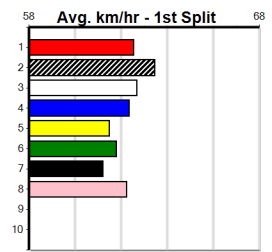

MR AUDACIOUS @ STUD (275+ RANK)

Distance: 450m, Race Type: Grade 5, Total Prizemoney: $1,530
1st: $1,000, 2nd: $320, 3rd: $160, 4th: $50

WHERE'S FIFTY (1) recorded a good win from this draw last start and he looks like the one to beat again today. WHISKEY TALKIN' (6) has shown good early speed in his last 2 starts and he could be right in the finish again with a clean getaway.

Watchdog Tips: 1 6 5 3 Bet: Win 1

WHERE'S FIFTY [5] Good win from this draw last start, can go close. $3.20
Owner(s): J Bowman
Sire: RAW ABILITY Dam: MINTER SPARKLE
Trainer: Justin Bowman (Kilmany)
Winning Distances: < 300m (0) 300 - 399m (1) 400 - 499m (3) 500 - 599m (0) 600 - 699m (0) > 700m (0)
Winning Weights: 33.5(1) 33.7(1) 34.2(1) 35.0(1)

SUNISA BALE (NSW)[5] Resuming, gets too far back early, needs luck. $10.00
Owner(s): B Wheeler
Sire: ORSON ALLEN Dam: DYNA HADRIA
Trainer: Robert Camilleri (Lara)
Winning Distances: < 300m (0) 300 - 399m (0) 400 - 499m (3) 500 - 599m (3) 600 - 699m (1) > 700m (0)
Winning Weights: 26.8(1) 27.2(1) 27.4(1) 27.6(1) 28.0(1) 28.5(1) 29.0(1)

CINTA'S GIFT [5] Solid win here 4 starts back, threat if steps. $5.00
Owner(s): S Collins
Sire: ORSON ALLEN Dam: SPOT ON CINTA
Trainer: Sandra Collins (Hazelwood)
Winning Distances: < 300m (0) 300 - 399m (0) 400 - 499m (6) 500 - 599m (1) 600 - 699m (0) > 700m (0)
Winning Weights: 30.9(1) 31.0(1) 31.5(1) 31.6(1) 31.7(1) 31.9(1) 32.2(1)

AARON ALPACA [5] Drawn to find too much trouble here, tested. $21.00
Owner(s): J Abela
Sire: DYNA VILLA Dam: CHEEKERS
Trainer: Colin Baker (Lara)
Winning Distances: < 300m (0) 300 - 399m (1) 400 - 499m (7) 500 - 599m (2) 600 - 699m (0) > 700m (0)
Winning Weights: 25.8(1) 26.1(1) 26.2(1) 26.4(1) 26.5(2) 26.6(1) 26.9(1) 27.2(1) 27.3(1)

DUSTY OLD ROAD [5] Good turn of foot once balanced, big chance here. $6.50
Owner(s): C Fulford
Sire: HOOKED ON SCOTCH Dam: TINDERELLA
Trainer: Corey Fulford (Maffra)
Winning Distances: < 300m (0) 300 - 399m (2) 400 - 499m (5) 500 - 599m (2) 600 - 699m (0) > 700m (0)
Winning Weights: 32.7(1) 33.0(1) 33.1(1) 33.5(2) 33.7(1) 34.2(1) 34.6(1) 35.5(1)

1

2

3

4

5