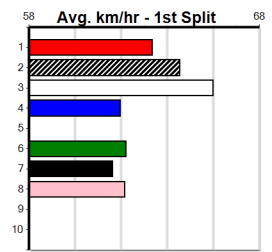

SPORTSBET GREEN TICKS (275+ RANK)

Distance: 395m, Race Type: Grade 5, Total Prizemoney: $1,530
1st: $1,000, 2nd: $320, 3rd: $160, 4th: $50

INTER BEAST BOY (1) can race on the speed from his gun draw and he will be hard to catch if he can find the arm early. ELARA BALE (4) recorded a good all the way win 3 starts back and she could be prominent throughout again in this.

Watchdog Tips: 1 4 8 3 **Bet:** Box Trifecta 1,3,4,8 ($10 for 41.67%)

1

INTER BEAST BOY [5] **$4.60**

Gun draw, can race on the speed, one to beat here.

BKW Dog Sep-21 Sire: AUSSIE INFRARED Dam: INTER SANTINA Trainer: Tony Interligi (Endeavour Hills)

Owner(s): TONY AND JOE (SYN), T Interligi, J Interligi

Winning Distances: < 300m (0) 300 - 399m (3) 400 - 499m (1) 500 - 599m (0) 600 - 699m (0) > 700m (0)

Winning Weights: 30.5(1) 30.6(1) 30.7(1) 30.8(1)

Pos	Draw	Dist	Track	Date	Time	BON	Margin	1st/2nd (Time)	PIR	Checked	Comment	WR	Split 1	S/P	Grade	
6th	(2)	30.6	400	WGL	R10	18-Apr-24	23.48	23.02	5.00L	INTER TRIGON (23.13)	M/88	.	.	.	8.83	$12.20 T3-5
3rd	(1)	30.3	395	TRA	R6	22-Apr-24	22.49	22.29	2.50L	WHO TOLD MEL (22.32)	M/111	.	.	.	3.76	$10.90 T3-5
5th	(7)	30.2	350	TRA	R4	01-May-24	19.98	19.51	6.00L	FAIRTRADE MARJEN (19.57)	M/44	.	.	.	6.64	$47.00 5
5th	(3)	30.7	350	HVL	R8	06-May-24	19.98	19.70	3.00L	FIRING CHIEF (19.77)	M/4	.	.	.	6.76	$7.80 5
2nd	(1)	30.7	400	WGL	R12	09-May-24	23.39	23.16	1.00L	LONG WAY HOME (23.34)	M/44	.	.	.	8.70	$5.50 5
3rd	(6)	30.7	350	TRA	R12	13-May-24	20.23	19.97	1.5L	PLATINUM BOW (20.14)	M/44	.	.	.	6.82	$3.00 5
7th	(4)	30.5	400	WGL	R11	23-May-24	23.49	22.75	9.50L	VIKING (22.84)	M/77	.	.	.	8.75	$16.00 X45
8th	(8)	30.3	400	WGL	R11	30-May-24	23.51	22.96	8.00L	JONATHAN'S DREAM (22.96)	M/88	.	.	.	8.65	$23.30 T3-5

Last 3 wins NOT included above

1st	(1)	30.7	395	TRA	R2	12-Feb-24	22.54	22.15	1.00L	HUNTER MCCRAE (22.61)	S/211	.	.	.	3.82	$3.50 T3-7
1st	(1)	30.5	350	TRA	R9	04-Mar-24	19.82	19.62	1.75L	KEVIN GO EASY (19.93)	Q/11	.	.	.	6.61	$4.80 T3-RW
1st	(8)	30.8	400	WGL	R11	11-Apr-24	23.13	22.60	1.25L	ASTON BEAUFORT (23.22)	M/32	.	.	.	8.62	$9.10 T3-5

2