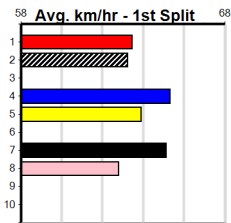

# SHIMA SHINE AT STUD (275+ RANK)

Distance: 460m, Race Type: Grade 5, Total Prizemoney: \$1,530

1st: \$1,000, 2nd: \$320, 3rd: \$160, 4th: \$50

Watchdog Tips:

4

1

5

8