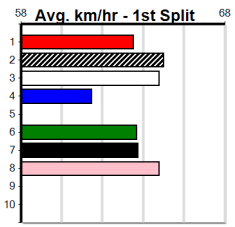

HARD STYLE RICO AT STUD (275+ RANK)

Distance: 400m, Race Type: Mixed 4/5, Total Prizemoney: $1,530
1st: $1,000, 2nd: $320, 3rd: $160, 4th: $50

6

6:38PM

(VIC time)

FERGUS BALE (3) can race on the speed from the outset in this and he looks like the one to beat after some good racing of late. JOLENE BALE (1) was a smart last start winner and she looks set to get the gun run throughout from this draw.

Watchdog Tips: **3** **1** **8** **6** **Bet:** **Trifecta 1,3/1,3,8/1,2,3,6,8 ($10 - 83.33%)**