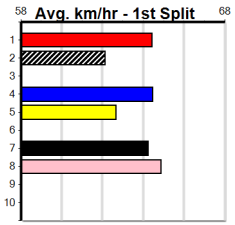

SPORTSBET SAME RACE MULTI (275+ RA

Distance: 460m, Race Type: Grade 5, Total Prizemoney: $1,530
1st: $1,000, 2nd: $320, 3rd: $160, 4th: $50

Watchdog Tips: 7 1 4 8 Bet: Trifecta 7/1,4,8/1,4,8 ($10 - 166.67%)

FERNLEIGH (7) has recorded top wins in 2 of her last 4 starts and she looks well suited by the small line up here tonight. MAJESTIC JAY (1) was a good winner from this draw 2 starts back and he is drawn to race on the speed throughout here.

Main table containing race details for 10 races, including horse names, trainers, owners, and winning boxes.