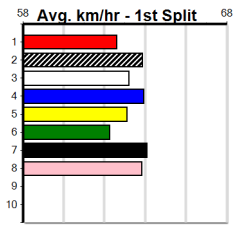

OAKS SUPER BOX FOR HIRE (275+ RANK)

Distance: 400m, Race Type: Grade 5, Total Prizemoney: $1,530
1st: $1,000, 2nd: $320, 3rd: $160, 4th: $50

Watchdog Tips: **7** **3** **2** **4** **Bet:** **Quinella 3/7 ($10 for 1000%)**

PACIFIC PEARL (7) showed good early speed in her solid Ballarat placing 4 starts back and she looks like the one to beat if she can step cleanly here. AUBAMEYANG (3) has plenty of talent and will find this event a bit easier than his recent racing.