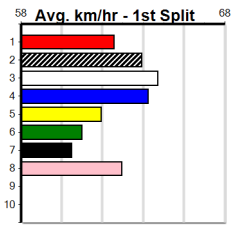

VIATEK (275+ RANK)

Distance: 460m, Race Type: Mixed 6/7, Total Prizemoney: $1,530
1st: $1,000, 2nd: $320, 3rd: $160, 4th: $50

Watchdog Tips:

3 4 1 8

Bet:

Win

Table header with columns: Form, Box, Weight, Dist, Track, Date, Time, BON, Margin, 1st/2nd (Time), PIR, Checked, Comment, W/R, Split 1, S/P, Grade

Race 1: WRONG MISSY [7] vs JUNIPER PEARL. Drawn to get the gun run throughout, chance. $3.60. Includes performance data and winning boxes.

Race 2: RANGER'S GIRL [6] vs FREEDOM FIRE. Smart straight efforts in last 2 starts, keep safe. $15.00. Includes performance data and winning boxes.

Race 3: SMOKIN' GRACIE [7] vs MY DEWANA PENNY. Can race on the speed, looks suited here, go close. $3.20. Includes performance data and winning boxes.

Race 4: DAINTREE GRANITE [6] vs PERSIAN GODDESS. Good win here 3 back, has talent, major player. $5.00. Includes performance data and winning boxes.

Race 5: GARY ON STILTS [6] vs BROOKE'S WINGS. Drawn to find some trouble here, needs to step. $12.00. Includes performance data and winning boxes.

Race 6: BRAEMAR JESSIE [7] vs THURLES PRINCESS. Likely to be in the back half early, tough ask. $21.00. Includes performance data and winning boxes.

Race 7: CONVICT MODEL (NSW)[7] vs CHAMPION MODEL. Showed speed in steady placings last 2, place. $8.00. Includes performance data and winning boxes.

Race 8: AKASHIC [7] vs LADY CEECEE. Smart placings in 2 of her last 4, can threaten. $6.50. Includes performance data and winning boxes.

Race 9: *** NO RESERVE ***. Includes trainer and owner information.

Race 10: *** NO RESERVE ***. Includes trainer and owner information.