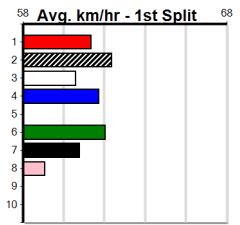

# PHOTO MAN NOW AT STUD (275+ RANK)

Distance: 400m, Race Type: Maiden, Total Prizemoney: \$1,530  
 1st: \$1,000, 2nd: \$320, 3rd: \$160, 4th: \$50

**2**

**5:12PM**

(VIC time)

PARUMBA DAWN (2) has shown talent in her 2 placings to date and she looks like the one to beat in this. JUNIOR RUSLIE (7) showed good speed in his recent placings and he could be right in the finish with a clean getaway again here.