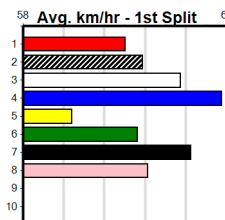

3

5:35PM

(VIC time)

KHANS HOSPITALITY SERVICES (275+ RA

Distance: 400m, Race Type: Grade 7, Total Prizemoney: $1,530

1st: $1,000, 2nd: $320, 3rd: $160, 4th: $50

CRYPTO PRINCE (4) showed speed in his good maiden win last start and he could be prominent throughout again here. PARUMBA RUMBA (7) is another on speed runner and he will continue to get stronger. MY BRO WHO (5) has claims

Watchdog Tips:

4

7

5

8

Bet:

Win 4