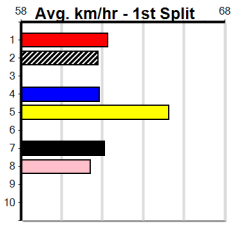

SPORTSBET BET WITH MATES (275+ RAN

Distance: 400m, Race Type: Maiden, Total Prizemoney: $1,530
1st: $1,000, 2nd: $320, 3rd: $160, 4th: $50

Watchdog Tips: **4** **7** **1** **8** **Bet:** **Quinella 4/7 ($10 for 1000%)**