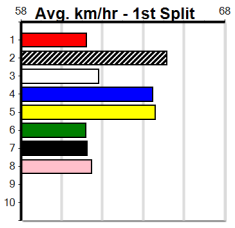

PAUA OF BUDDY AT STUD (275+ RANK)

Distance: 400m, Race Type: Grade 6, Total Prizemoney: $1,530
1st: $1,000, 2nd: $320, 3rd: $160, 4th: $50

SPICY MINX (4) can come out running in her races and if she can find the arm early she will take a power of beating. KYANITE KAZ (5) will find this a bit easier than his last few and he could get a cart early and be the main danger in this.

Watchdog Tips:

4 5 3 7

Bet:

Win 4