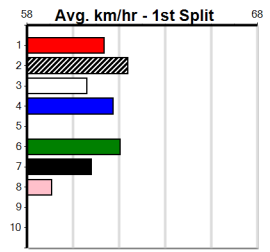

Warragul

2

5:12PM

(VIC time)

PHOTO MAN NOW AT STUD (275+ RANK)

Distance: 400m, Race Type: Maiden, Total Prizemoney: $1,530
1st: $1,000, 2nd: $320, 3rd: $160, 4th: $50

PARUMBA DAWN (2) has shown talent in her 2 placings to date and she looks like the one to beat in this. JUNIOR RUSLIE (7) showed good speed in his recent placings and he could be right in the finish with a clean getaway again here.

Watchdog Tips: **2** **7** **6** **3** **Bet:** Trifecta 2/3,6,7/3,4,6,7 ($10 - 111.11%)

Form Box Wgt Dist Track Date Time BON Margin 1st/2nd (Time) PIR Checked Comment W/R Split 1 S/P Grade

1

MR. CUDDLES [M] **Yet to fire in his 2 starts, may need more time.** **$12.00**

BK Dog Jun-21 Sire: FERAL FRANKY Dam: SO MUCH MOJO Trainer: Robert Johnson (Lang Lang)

Owner(s): K Houlahan

Winning Distances: < 300m (0) 300 - 399m (0) 400 - 499m (0) 500 - 599m (0) 600 - 699m (0) > 700m (0)

Winning Weights:

Rank	Wgt	Dist	Track	Date	Time	BON	Margin	1st/2nd (Time)	PIR	Checked	Comment	W/R	Split 1	S/P	Grade
7th (2)	32.2	400	WGL	R2	14-May-24	24.32	22.61	15.00 PEN TO PAPER (23.28)	M/57				8.90	$26.10	M
7th (6)	31.6	400	WGL	R2	21-May-24	24.12	22.56	12.00 FRANTIC (23.35)	S/77				8.98	$51.70	M
6th (1)	31.2	400	WGL	R2	15-Jun-24	23.60	23.01	4.25L HERE COMES SHAKA (23.32)	Q/22				8.64	$17.30	M

Last 3 wins NOT included above

Box History

Bx	1st	2nd	3rd	4th	5th	6th	7th	8th
1							1	
2								1
3								
4								
5								
6							1	
7								
8								

Prize Best Starts Trk/Dts APM $0.00 NBT 3-0-0-0 3-0-0-0 0

2

PARUMBA DAWN [M] **Shown talent in 2 placings to date, one to beat.** **$1.80**

BK Bitch Apr-22 Sire: HARD STYLE RICO Dam: POPPY TALK Trainer: Eddie Lieshout (Drouin West)

Owner(s): E Lieshout

Winning Distances: < 300m (0) 300 - 399m (0) 400 - 499m (0) 500 - 599m (0) 600 - 699m (0) > 700m (0)

Winning Weights:

Rank	Wgt	Dist	Track	Date	Time	BON	Margin	1st/2nd (Time)	PIR	Checked	Comment	W/R	Split 1	S/P	Grade
3rd (2)	28.5	400	WGL	R3	14-May-24	23.44	22.61	0.50L ODIN BALE (23.42)	M/44				8.79	$9.60	M
2nd (2)	28.3	435	SLE	R1	09-Jun-24	25.03	24.34	2.50L DAINTREE KIMBA (24.86)	M/122				5.34	$11.60	M
3rd (2)	28.7	400	WGL	R2	15-Jun-24	23.47	23.01	2.25L HERE COMES SHAKA (23.32)	Q/33				8.71	$1.40	M

Last 3 wins NOT included above

Box History

Bx	1st	2nd	3rd	4th	5th	6th	7th	8th
1								
2		1	2					
3								
4								
5								
6								
7								
8								

Prize Best Starts Trk/Dts APM $780.00 NBT 3-0-1-2 2-0-0-2 780