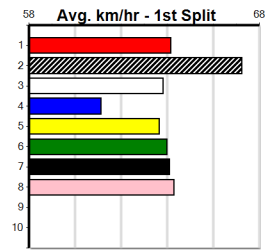

MC GRAFIX & SIGNS (275+ RANK)

Distance: 400m, Race Type: Grade 5, Total Prizemoney: $1,530
1st: $1,000, 2nd: $320, 3rd: $160, 4th: $50

RIE BALE (8) posted a top win in a much tougher race 2 starts back and she looks awfully hard to beat in this. BRAEMAR ELSIE (7) recorded a good win from this exact box 2 starts back and she could be right in the finish again.

Watchdog Tips: 8 7 2 4 Bet: Trifecta 8/2,4,7/1,2,4,6,7 ($10 - 83.33%)

SPECIAL SIAN [5] Can show early speed but place looks best. $8.50
DKBD Bitch Aug-21 Sire: FERNANDO BALE Dam: SPECIAL KIRST
Owner(s): S Flynn
Winning Distances: < 300m (0) 300 - 399m (1) 400 - 499m (2) 500 - 599m (0) 600 - 699m (0) > 700m (0)
Winning Weights: 27.6(1) 27.8(1) 28.2(1)
5th (2) 28.6 400 WGL R5 18-Apr-24 23.35 23.02 3.75L BLACK PISTOL (23.09) M/84 . . . . 8.73 $3.10 T3-5
2nd (3) 29.0 390 BAL R12 29-Apr-24 22.55 22.24 1.25L ZIPPING TANIA (22.47) M/11 . . . . 8.37 $2.20 T3-5
2= (8) 29.0 390 SHP R11 02-May-24 22.56 22.35 3.25L BAMERA (22.35) S/22 . . . . 8.60 $8.00 T3-5
2nd (1) 28.8 400 WGL R11 09-May-24 23.30 23.16 1.25L BONNIE GAL (23.21) M/11 . . . . 8.55 $5.10 X45
5th (4) 28.7 390 BAL R10 12-May-24 22.71 22.15 8.50L LADY ARANDT (22.15) M/66 . . . . 8.68 $12.40 T3-5
8th (5) 28.9 400 WGL R5 23-May-24 23.36 22.75 9.00L GLOW (22.76) S/76 . . . . 8.75 $13.10 5
2nd (1) 28.8 400 GEL R5 28-May-24 22.99 22.41 2.25L RAPIDFIRE FOREST (22.84) M/11 . . . . 8.45 $4.60 T3-5
5th (2) 28.9 400 WGL R5 04-Jun-24 23.43 22.82 7.50L ROCK BALBOA (22.92) M/44 . . . . 8.67 $11.10 T3-5
Last 3 wins NOT included above
1st (3) 27.8 400 WGL R1 02-Nov-23 23.01 22.79 5.50L REDSHIFT JULES (23.40) M/11 . . . . 8.34 $3.60 M
1= (4) 27.6 400 GEL R10 07-Nov-23 22.97 22.60 1.75L CO PILOT/SPECIAL SIAN M/11 . . . . 8.42 $4.70 7
1st (6) 28.2 390 BAL R12 11-Dec-23 22.37 22.35 2.00L WATCHING (22.50) S/21 . . . . 8.44 $12.20 T3-6
Trainer: David Kerr (Caldermeade)

MAGIC BEE [5] Talented, can race on the speed throughout, chance $5.00
F Bitch Aug-20 Sire: BERNARDO Dam: CINDEEN JATES
Owner(s): P Pollutro
Winning Distances: < 300m (0) 300 - 399m (4) 400 - 499m (3) 500 - 599m (0) 600 - 699m (0) > 700m (0)
Winning Weights: 26.9(1) 27.0(1) 27.2(1) 27.3(1) 27.6(2) 27.9(1)
2nd (6) 27.8 400 GEL R7 09-Apr-24 22.89 22.46 1.5L FULL SPEED AHEAD (22.80) M/11 . . . . 8.36 $13.10 5H
1st (5) 27.9 400 WGL R7 13-Apr-24 22.96 22.82 0.50L MUM SAID ALBERT (22.98) M/11 . . . . 8.36 $2.70 5
6th (7) 28.0 400 GEL R10 19-Apr-24 23.27 22.37 12.00 URITH BALE (22.49) M/26 . . . . 8.50 $15.40 5F
8th (6) 27.7 435 SLE R11 08-May-24 25.37 24.32 12.00 FIRE HOSE (24.55) Q/138 . . . . 5.21 $23.20 5NP
5th (7) 28.1 400 WGL R5 16-May-24 23.26 22.71 3.00L MIKE'S TIGER (23.05) M/24 . . . . 8.38 $6.10 T3-5
6th (5) 27.9 400 WGL R12 28-May-24 23.03 22.34 5.50L ROBBIE LEE ROSE (22.65) Q/12 . . . . SW . 8.32 $17.80 5
4th (1) 27.9 395 TRA R6 03-Jun-24 23.13 22.68 3.25L KRACKEN HOOK (22.91) Q/111 . . . . 3.79 $5.90 5
6th (3) 27.8 395 TRA R7 10-Jun-24 22.84 22.29 8.00L GOTHAM MARQUESS (22.29) M/135 . . . . 3.71 $8.80 T3-5
Last 3 wins NOT included above
1st (2) 27.0 350 TRA R5 10-Apr-23 20.15 20.15 1.00L FAB ROCKET (20.22) M/11 . . . . 6.60 $2.40 T3-5
1st (2) 27.6 350 TRA R5 28-Apr-23 19.89 19.84 2.25L MOODY GIRL (20.03) M/11 . . . . SW . 6.47 $6.90 X45
1st (8) 27.2 400 WGL R11 23-Jul-23 23.13 22.68 1.00L RAISED RIGHT (23.19) M/11 . . . . 8.29 $6.00 5
Trainer: Aaron Farley (Churchill)