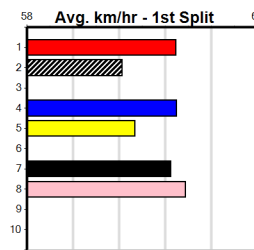

SPORTSBET SAME RACE MULTI (275+ RANK)

Distance: 460m, Race Type: Grade 5, Total Prizemoney: $1,530
1st: $1,000, 2nd: $320, 3rd: $160, 4th: $50

FERNLEIGH (7) has recorded top wins in 2 of her last 4 starts and she looks well suited by the small line up here tonight. MAJESTIC JAY (1) was a good winner from this draw 2 starts back and he is drawn to race on the speed throughout here.

Watchdog Tips: 7 1 4 8 Bet: Trifecta 7/1,4,8/1,4,8 ($10 - 166.67%)

MAJESTIC JAY [5] Good win from this draw 2 runs back, major player. $3.20
BK Dog Feb-20 Sire: XTREME KNOCKA Dam: FREEDOM FIRE Trainer: Malcolm Carr (Devon Meadows)
Winning Distances: < 300m (0) 300 - 399m (2) 400 - 499m (4) 500 - 599m (9) 600 - 699m (0) > 700m (0)
Winning Weights: 31.8(1) 32.0(1) 32.1(1) 32.4(1) 32.6(1) 32.8(1) 33.0(5) 33.3(2) 33.5(1) 33.7(1)
4th (2) 33.6 460 WGL R8 18-Apr-24 26.59 26.19 0.75L BOOT A DREAM (26.55) M/787 . . . . 6.76 $17.70 T3-5
5th (1) 33.6 460 WGL R7 25-Apr-24 26.34 26.05 4.25L GO ASTRAY (26.05) M/666 . . . . 6.71 $16.40 5
4th (2) 33.7 515 SAP R2 05-May-24 30.58 29.71 3.75L YOU'RE IN LUCK (30.33) M/3334 . . . . 5.28 $2.20 5NP
4th (4) 33.2 450 TRA R8 13-May-24 25.63 25.42 3.00L FURIOUS ANGEL (25.42) S/655 . . . . 6.94 $5.80 5
1st (7) 33.5 350 HVL R7 17-May-24 19.90 19.45 0.10L COSMIC HOLIDAY (19.90) M/3 . . . . 6.78 $6.50 T3-5
5th (3) 33.5 460 WGL R8 23-May-24 26.68 26.11 8.50L AUDACIOUS LIVVY (26.11) M/655 . . . . 6.86 $10.10 X45
1st (1) 33.7 350 HVL R8 29-May-24 19.61 19.45 0.50L INVICTUS GEORGE (19.64) M/5 . . . SW . 6.74 $3.90 5
7th (7) 33.7 350 HVL R8 07-Jun-24 20.17 19.55 6.50L FULL GLAMOUR (19.74) M/4 . . . . 6.87 $5.60 T3-5
Last 3 wins NOT included above
1st (1) 32.6 500 TRA R7 24-Feb-23 27.69 27.69 1.00L MADALIA ZOOM (27.74) M/111 . . . SW . 9.13 $2.40 5
1st (1) 32.4 525 MEP R9 19-Apr-23 30.27 30.27 1.00L FLYING FREE (30.33) M/2111 . . . . 5.21 $7.10 X45
1st (1) 33.0 510 SLE R7 22-Oct-23 29.29 29.04 1.5L DR. DOT (29.38) Q/221 . . . . 9.31 $3.20 5

BAHROSE [5] Biks Well beaten in tougher races of late, place hopes. $8.50
BK Bitch Mar-20 Sire: MY REDEEMER Dam: NARRALEE Trainer: Debbie Bewley (Pentland Hills)
Winning Distances: < 300m (0) 300 - 399m (0) 400 - 499m (4) 500 - 599m (5) 600 - 699m (0) > 700m (0)
Winning Weights: 28.2(1) 28.4(1) 28.5(1) 28.6(1) 28.7(1) 28.8(1) 29.0(2) 29.2(1)
6th (7) 29.4 600 MEP R10 20-Mar-24 35.29 34.38 11.00 AILEE BALE (34.58) M/6665 . . . . 9.41 $49.90 X45
4th (6) 29.3 460 GEL R4 29-Mar-24 26.65 25.69 11.00 MEPUNGA MUSTANG (25.92) M/555 . . . . 6.78 $61.10 VET
3rd (5) 28.8 525 MEA R12 13-Apr-24 30.83 29.78 9.50L CRIMSON CANNON (30.16) M/6332 . . . . 5.30 $81.10 5
5th (5) 29.0 525 MEP R9 17-Apr-24 31.29 29.95 12.00 AEROPLANE RICKY (30.50) M/5776 . . . VO . 5.31 $18.10 T3-5
5th (7) 29.0 500 BEN R8 08-May-24 28.93 28.16 11.00 CHAPPY'S THIEF (28.16) S/755 . . . . 6.86 $4.70 T3-5
6th (6) 29.3 450 SHP R12 13-May-24 26.07 25.06 5.50L LEGAL BUD (25.70) S/887 . . . . 7.04 $78.20 VET
8th (1) 29.4 460 GEL R6 21-May-24 26.79 25.73 16.00 BACK TO SCRATCH (25.73) M/688 . . . . 6.99 $31.30 X45
7th (1) 30.0 450 BAL R12 27-May-24 26.49 25.38 15.00 ASTON GAGA (25.51) M/887 . . . . 6.96 $29.70 SH
Last 3 wins NOT included above
1st (2) 28.4 545 BAL R8 28-Jun-23 31.68 31.13 0.025 NEW WAUZE WHINE (31.69) Q/4442 . . . SW . 6.80 $13.40 5F
1st (4) 28.5 525 MEA R12 10-Aug-23 30.41 29.79 1.5L ROXY OUZO (30.51) M/8442 . . . . 5.31 $6.70 5
1st (2) 29.2 515 SAP R6 17-Dec-23 30.02 29.58 0.50L MISSILE DANI (30.06) M/4432 . . . . 5.23 $7.80 5