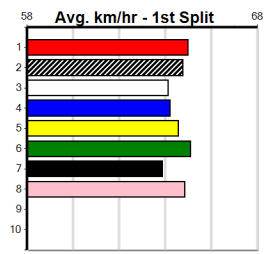

HOOKED ON SCOTCH AT STUD (275+ RANK)

Distance: 400m, Race Type: Grade 5, Total Prizemoney: $1,530
1st: $1,000, 2nd: $320, 3rd: $160, 4th: $50

OUR LULU (4) recorded a handy all the way win 2 starts back and she looks set to race on the speed again here and may be the one to beat. LOCKED AND READY (2) has posted smart placings here in 3 of his last 4 starts and he can challenge.

Watchdog Tips: 4 2 6 7 **Bet:** Win 4

Form Box Wgt Dist Track Date Time BON Margin 1st/2nd (Time) PIR Checked Comment W/R Split 1 S/P Grade

1 **ABYSMAL [5]** **Gun draw, good early speed, place hopes here.** **$5.00**

BK Dog May-21 Sire: ASTON KIMETTO Dam: PIETRA ALLEN Trainer: Gordon Edwards (Cranbourne We)

Owner(s): G Edwards

Winning Distances: < 300m (0) 300 - 399m (1) 400 - 499m (6) 500 - 599m (1) 600 - 699m (0) > 700m (0)

Winning Weights: 31.3(1) 31.7(1) 32.1(1) 32.2(1) 32.4(1) 33.2(1) 34.1(1) 34.2(1)

4th (2)	34.3	395	TRA	R6	11-Mar-24	22.64	22.31	4.75L LOYALTY CARD (22.31)	M/453	.	.	.	3.80	$6.40 5
5th (5)	34.1	425	BEN	R12	26-Mar-24	24.35	23.91	2.50L TOMIDA (24.18)	M/765	.	.	.	6.76	$34.20 5H
4th (7)	33.8	435	SLE	R7	05-Apr-24	25.27	24.60	7.00L LEKTRA VERA (24.80)	M/654	.	.	.	5.59	$8.20 5
2nd (2)	33.9	460	WGL	R6	13-Apr-24	26.41	25.95	3.5L LITTLE VENICE (26.17)	M/322	.	.	.	6.73	$3.20 5
4th (1)	33.6	500	BEN	R8	20-Apr-24	28.71	28.47	3.5L DEMONESS (28.47)	M/233	.	SW	.	6.63	$1.70 5
2nd (2)	33.8	515	SAP	R11	05-May-24	29.97	29.71	1.5L SHOWGIRL SHIRLEY (29.87)	M/2222	.	.	.	5.16	$5.70 5NP
7th (3)	33.4	500	BEN	R8	11-May-24	29.05	28.13	14.00 MAN OF MAGIC (28.13)	M/877	.	.	.	6.80	$6.10 X45
6th (4)	33.8	400	WGL	R9	16-May-24	23.43	22.71	10.00 ASTON BEAUFORT (22.74)	M/46	.	.	.	8.63	$5.90 T3-5

Last 3 wins NOT included above

1st (4)	33.2	500	BEN	R9	22-Sep-23	28.37	28.12	5.00L SYLVAN LAKE (28.71)	M/1111	.	SW	.	6.64	$3.10 5NP
1st (2)	34.2	460	WGL	R8	25-Jan-24	26.35	26.35	2.50L QUINNLEY BALE (26.51)	M/111	.	SW	.	6.59	$2.70 T3-5
1st (8)	34.1	350	HVL	R6	14-Feb-24	19.82	19.74	0.50L PERFECT SAL (19.85)	M/5	.	.	.	6.71	$2.90 5

Box History

Bx	1st	2nd	3rd	4th	5th	6th	7th	8th
1	1	1	1	1	2	1	2	
2	1	3		1				
3	2			3		1	1	4
4	1	2		1		1	1	1
5			2	1	1	1	1	
6				1	2	1	1	
7	2		1	1	2	1		
8	1	2		1	2	1		

Prize Best Starts Trk/Dts APM

$15885.00
22.86(3)-13/4/23
58-8-8-4
7-1-1-0
3455