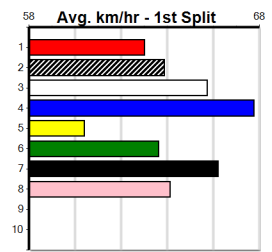

KHANS HOSPITALITY SERVICES (275+ RANK)

Distance: 400m, Race Type: Grade 7, Total Prizemoney: $1,530
1st: $1,000, 2nd: $320, 3rd: $160, 4th: $50

CRYPTO PRINCE (4) showed speed in his good maiden win last start and he could be prominent throughout again here. PARUMBA RUMBA (7) is another on speed runner and he will continue to get stronger. MY BRO WHO (5) has claims

Watchdog Tips: 4 7 5 8 **Bet:** Win 4

1

LOVELY MEMORIES [7] **$12.00**

WBD Bitch Mar-21 Sire: FERNANDO BALE Dam: LADY CEECEE

Owner(s): J Leek Trainer: Jodie Leek (Warrantdyte)

Winning Distances: < 300m (0) 300 - 399m (0) 400 - 499m (1) 500 - 599m (0) 600 - 699m (0) > 700m (0)

Winning Weights: 26.7(1)

8th	6th	7th	4th	3rd	2nd	1st	DR.	PIR	Checked	Comment	W/R	Split 1	S/P	Grade	
8th (6)	27.2	395	TRA	R2	08-Mar-24	22.86	21.83	12.00	DR. FARRAH (22.09)			S/688		3.88	$35.30 X67
3rd (1)	27.7	460	WGL	R9	21-Mar-24	26.48	25.93	3.5L	COLLINDA AIR (26.24)			Q/111		6.65	$7.00 7
6th (7)	28.3	400	WGL	R9	30-Mar-24	23.41	22.74	5.50L	OUR MABEL (23.06)			S/53		8.69	$29.50 7
4th (2)	27.3	400	WGL	R3	25-Apr-24	23.36	22.52	6.50L	OUT OF CHARGE (22.93)			M/55		8.67	$5.90 7
5th (3)	27.1	300	HVL	R3	10-May-24	17.48	16.89	2.75L	EVIL EDNA (17.30)			M/6		4.07	$10.00 T3-7
6th (3)	27.0	400	WGL	R4	18-May-24	23.48	22.82	9.50L	OUR YOGI (22.82)			M/76		8.81	$31.20 7
8th (6)	26.0	395	TRA	R3	10-Jun-24	23.03	22.29	8.50L	USKO BALE (22.45)			M/778		3.93	$16.90 T3-RW
2nd (1)	26.3	400	WGL	R3	15-Jun-24	23.17	23.01	1.00L	PARUMBA RUMBA (23.11)			M/53		8.77	$9.90 7

Last 3 wins NOT included above

1st	2nd	3rd	4th	5th	6th	7th	8th	Trk/Dts	APM						
1st (2)	26.7	400	WGL	R1	24-Feb-24	23.03	22.38	1.25L	MIA MIGHTY (23.10)			M/11		8.55	$7.30 M

Box History

Bx	1st	2nd	3rd	4th	5th	6th	7th	8th
1								
2	1	1	2	1				
3					1	1		
4				1		1		
5								
6								2
7				1		1		
8								

Prize Best Starts Trk/Dts APM

$2070.00
23.03(2)-24/2/24
15-1-1-3
9-1-1-2
908

2

CHOICE MOMENT [7] **$8.00**

BK Bitch May-21 Sire: BARCIA BALE Dam: SPRING CLASSIC

Owner(s): A Wood Trainer: Andrew Wood (Nambrok)

Winning Distances: < 300m (0) 300 - 399m (0) 400 - 499m (1) 500 - 599m (0) 600 - 699m (0) > 700m (0)

Winning Weights: 24.2(1)

4th	1st	2nd	3rd	4th	5th	6th	7th	8th							
4th (1)	25.2	390	WBL	R4	11-Mar-24	22.63	22.17	6.00L	BERT DEEDS (22.22)			M/44		9.03	$7.10 X67
2nd (4)	25.5	350	TRA	R9	15-Apr-24	20.08	19.87	0.25L	DUTCH RAMBO (20.06)			M/32		6.76	$10.50 7
2nd (6)	25.6	350	TRA	R2	22-Apr-24	20.28	19.86	4.00L	NOLAN BALE (20.01)			S/65		6.92	$12.50 T3-7
4th (1)	25.3	350	TRA	R3	29-Apr-24	20.32	19.92	2.00L	TAKE THE EDGE (20.18)			M/44		6.85	$3.80 T3-7
3rd (7)	25.6	350	TRA	R3	20-May-24	20.14	19.98	2.00L	SPEEDY PAM (20.02)			M/53		6.85	$13.20 T3-RW
5th (7)	25.6	395	TRA	R9	31-May-24	23.40	22.06	15.00	TASTE OF HELL (22.41)			M/235		3.84	$40.50 RW
8th (4)	25.7	395	TRA	R2	03-Jun-24	23.55	22.68	10.00	DR. LIONEL (22.86)			M/777		3.99	$7.10 7
6th (2)	25.8	400	WGL	R3	15-Jun-24	23.38	23.01	4.00L	PARUMBA RUMBA (23.11)			M/76		8.89	$20.10 7

Last 3 wins NOT included above

1st	2nd	3rd	4th	5th	6th	7th	8th	Trk/Dts	APM						
1st (4)	24.2	400	MTG	R3	08-Jun-23	23.82	23.23	6.00L	SHALL BE FURY (24.24)			0	SAMP	11.25	$3.00 M

Box History

Bx	1st	2nd	3rd	4th	5th	6th	7th	8th
1								
2	1	1	1	2	1			1
3						1		
4	1	1	1	1	1			1
5							1	
6		1				1	1	
7			1	2	1	1		
8								

Prize Best Starts Trk/Dts APM

$2590.00
NBT
24-1-3-5
1-0-0-0
1149