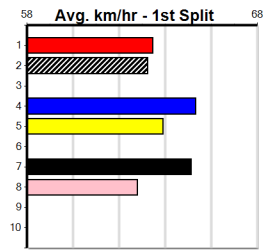

Warragul
10
7:50PM
(VIC time)

SHIMA SHINE AT STUD (275+ RANK)

Distance: 460m, Race Type: Grade 5, Total Prizemoney: $1,530
1st: $1,000, 2nd: $320, 3rd: $160, 4th: $50

BALLYMOTE (4) was a smart all the way winner 4 starts back before some tough racing in his last 3 and he could lead from go to whoa in a much more suitable race here. STITCH AND SHOUT (1) is drawn to race in a prominent position throughout.

Watchdog Tips: **4** **1** **5** **8** **Bet:** **Win 4**