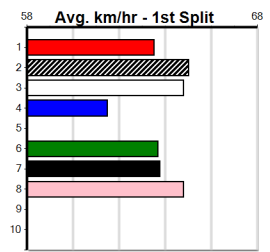

HARD STYLE RICO AT STUD (275+ RANK)

Distance: 400m, Race Type: Mixed 4/5, Total Prizemoney: $1,530
1st: $1,000, 2nd: $320, 3rd: $160, 4th: $50

FERGUS BALE (3) can race on the speed from the outset in this and he looks like the one to beat after some good racing of late. JOLENE BALE (1) was a smart last start winner and she looks set to get the gun run throughout from this draw.

Watchdog Tips: 3 1 8 6 Bet: Trifecta 1,3/1,3,8/1,2,3,6,8 ($10 - 83.33%)

1 JOLENE BALE (NSW)[4] Gun draw, smart win last start when led, danger. $4.20
RF Bitch Aug-20 Sire: ORSON ALLEN Dam: DYNA HADRIA Trainer: Luke Harris (Deavon Meadows)
Winning Distances: < 300m (0) 300 - 399m (11) 400 - 499m (4) 500 - 599m (0) 600 - 699m (0) > 700m (0)
Winning Weights: 25.8(1) 26.4(1) 26.6(1) 26.7(1) 27.1(1) 27.3(3) 27.4(1) 28.0(1) 28.2(1) 28.3(2) 28.4(1) 28.6(1)
7th (4) 27.7 435 SLE R6 05-May-24 25.13 24.32 5.50L MAN OF COURAGE (24.78) S/866 . . . . 5.51 $20.90 5
7th (1) 27.6 435 SLE R11 08-May-24 25.34 24.32 12.00 FIRE HOSE (24.55) M/564 . . . . 5.39 $7.90 5NP
7th (5) 27.8 350 TRA R12 15-May-24 20.56 19.69 12.00 TOMMY'S HITMAN (19.76) S/88 . . . . 6.83 $9.60 5
4th (7) 27.4 350 TRA R11 20-May-24 20.38 19.98 3.75L DAIMLER BALE (20.13) M/64 . . . . 6.83 $8.20 T3-5
2nd (6) 26.9 400 GEL R11 28-May-24 22.97 22.41 0.75L JUST WANT PIZZA (22.93) Q/11 . . . . 8.44 $4.60 T3-5
4th (8) 26.8 450 BAL R6 02-Jun-24 26.24 25.44 8.00L ROMP TIN (25.69) M/444 . . . . 6.85 $5.90 T3-5
1st (2) 26.7 350 TRA R4 10-Jun-24 20.04 19.88 6.00L GREEN CAN LAD (20.43) M/11 . . . . 6.57 $1.40 T3-5
3rd (1) 27.4 400 WGL R6 15-Jun-24 23.25 23.01 2.75L PERFECT WILLOW (23.06) M/32 . . . . 8.47 $5.50 X45
Last 3 wins NOT included above
1st (4) 28.4 395 TRA R4 22-Dec-23 22.45 21.60 0.025 AKINAI LAD (22.45) M/422 . . SW . 3.78 $5.10 5
1st (1) 28.3 350 TRA R11 28-Feb-24 19.68 19.68 2.50L HANDSOME JACK (19.84) Q/11 . . . . 6.54 $7.00 X45
1st (6) 28.2 390 BAL R2 14-Apr-24 22.65 22.49 1.25L SCENIC COURT (22.73) Q/21 . . . . 8.45 $7.40 5

2 PERFECT WILLOW [5] Good all the way win last start, must be respected $8.50
BK Bitch Nov-20 Sire: FERNANDO BALE Dam: PERFECT PIPER Trainer: George Cini (Miners Rest)
Winning Distances: < 300m (0) 300 - 399m (11) 400 - 499m (5) 500 - 599m (0) 600 - 699m (0) > 700m (0)
Winning Weights: 24.7(1) 25.1(2) 25.3(1) 25.4(1) 25.5(2) 25.6(1) 25.7(1) 25.8(1) 25.9(2) 26.1(2) 26.5(1) 26.7(1)
8th (5) 26.3 390 BAL R7 10-Apr-24 23.19 21.89 16.00 GUNAI PRINCE (22.11) Q/68 . . . . 8.51 $82.00 X45
3rd (4) 26.3 410 HOR R7 16-Apr-24 23.57 23.10 2.75L LINDA LOBSTER (23.39) Q/43 . . . . 10.47 $6.00 5
3rd (3) 26.2 390 BAL R12 22-May-24 22.73 21.85 6.00L INSTINCTIVELY (22.33) Q/33 . . . . 8.53 $8.50 5
5th (5) 26.3 410 HOR R11 28-May-24 23.61 22.94 5.50L TIGGERLONG GAS (23.26) Q/22 . . . . 10.51 $41.80 5
7th (7) 26.0 400 GEL R11 01-Jun-24 23.07 22.41 6.00L GLOW (22.66) M/55 . . . . 8.56 $46.20 5
8th (3) 26.0 425 BEN R4 05-Jun-24 24.90 24.06 12.00 OCEAN BURN (24.06) M/577 . . . . 6.66 $6.40 5
1st (8) 26.1 390 BAL R5 09-Jun-24 22.49 22.34 2.50L BLACKJACK TIGER (22.66) Q/11 . . . . 8.41 $6.40 T3-5
1st (2) 25.6 400 WGL R6 15-Jun-24 23.06 23.01 0.25L FERGUS BALE (23.08) Q/11 . . . . 8.38 $5.30 X45
Last 3 wins NOT included above
1st (3) 26.1 400 GEL R11 09-Jan-24 22.84 22.58 1.5L SPECIAL SIAN (22.94) Q/11 . . SW . 8.34 $2.30 5
1st (7) 26.7 390 SHP R10 14-Mar-24 22.38 22.13 4.00L GLOBAL HERO (22.64) M/11 . . . . 8.42 $4.10 X45
1st (2) 26.5 400 GEL R6 02-Apr-24 22.76 22.50 3.00L ELUSIVE BARB (22.97) Q/11 . . SW . 8.49 $8.70 X45