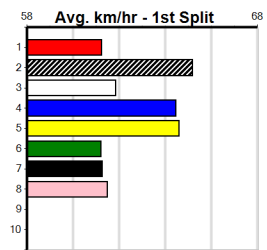

PAUA OF BUDDY AT STUD (275+ RANK)

Distance: 400m, Race Type: Grade 6, Total Prizemoney: $1,530
1st: $1,000, 2nd: $320, 3rd: $160, 4th: $50

SPICY MINX (4) can come out running in her races and if she can find the arm early she will take a power of beating. KYANITE KAZ (5) will find this a bit easier than his last few and he could get a cart early and be the main danger in this.

Watchdog Tips: 4 5 3 7 Bet: Win 4

Form Box Wgt Dist Track Date Time BON Margin 1st/2nd (Time) PIR Checked Comment W/R Split 1 S/P Grade
SHE IS SPOILT [6] Likely to get buried back in this, needs a logjam. $21.00
BE Bitch Apr-21 Sire: MY BRO FABIO Dam: LASER BLUE Trainer: Lynn Lavelle (Altona Meadows)
Owner(s): L Lavelle
Winning Distances: < 300m (0) 300 - 399m (1) 400 - 499m (1) 500 - 599m (0) 600 - 699m (0) > 700m (0)
Winning Weights: 25.2(1) 25.4(1)
1st (4) 25.4 390 SHP R1 25-Apr-24 22.77 22.31 0.50L JAXON'S RUBY (22.79) M/54 . . . 8.87 $11.50 M
1st (8) 25.2 425 BEN R3 01-May-24 24.41 24.35 4.25L HILLBILLY ROCKY (24.69) Q/222 . . . 6.74 $5.90 7
6th (4) 25.4 390 BAL R9 04-May-24 23.10 22.27 3.25L AYIA THE SLAYER (22.89) M/88 . . . 8.99 $15.30 7
6th (3) 25.2 450 BAL R5 12-May-24 26.19 25.50 8.50L DARRA TOPAZ (25.62) Q/467 . . . W 6.88 $31.00 T3-RW
4th (4) 25.3 450 BAL R7 19-May-24 26.76 25.88 9.50L AYIA THE SLAYER (26.10) M/676 . . . W 6.96 $32.60 T3-6
8th (8) 25.1 400 GEL R10 04-Jun-24 23.60 22.69 13.00L LAMIA LOUISE (22.71) M/58 . . . W 8.80 $34.80 6G
6th (3) 25.0 425 BEN R11 08-Jun-24 25.06 24.27 3.5L PERFECT STAR (24.83) M/777 . . . 6.98 $16.10 6G
6th (1) 24.9 400 WGL R4 15-Jun-24 23.35 23.01 5.00L SPICY MINX (23.01) M/58 . . . 8.77 $53.40 6G
Last 3 wins NOT included above
Prize Best $2900.00
Starts NBT
Trk/Dts 35-2-0-2
APM 6-0-0-0 1801

Form Box Wgt Dist Track Date Time BON Margin 1st/2nd (Time) PIR Checked Comment W/R Split 1 S/P Grade
BRAEMAR MOLLY [6] Good early, handy efforts here last 2, place hopes $5.50
WF Bitch Sep-21 Sire: AUSSIE INFRARED Dam: BRAEMAR KEELIE Trainer: Yvonne Cassidy (Valencia Creek)
Owner(s): Y Cassidy
Winning Distances: < 300m (0) 300 - 399m (1) 400 - 499m (1) 500 - 599m (0) 600 - 699m (0) > 700m (0)
Winning Weights: 29.2(1) 30.0(1)
8th (1) 30.0 400 WGL R1 02-Apr-24 23.76 22.51 15.00L CHESTER KEEPING (22.75) M/68 . . . 8.68 $74.90 X67F
5th (3) 29.5 400 WGL R4 11-Apr-24 23.21 22.60 9.00L MISS BLAZE (22.60) M/44 . . . 8.57 $15.60 T3-7
1st (2) 29.2 395 TRA R3 22-Apr-24 22.29 22.29 2.50L GIGANTOR (22.46) M/111 . . . SW 3.74 $10.40 T3-RW
5th (6) 29.1 395 TRA R3 01-May-24 22.51 21.88 1.25L HARLEY (22.42) M/333 . . . SW 3.84 $24.10 6G
8th (3) 29.4 350 TRA R3 15-May-24 20.77 19.69 15.00L POSH PAWS (19.76) M/46 . . . 6.67 $25.10 X67
4th (2) 29.1 400 WGL R10 23-May-24 23.21 22.75 3.25L PATH OF GLORY (23.00) M/33 . . . 8.58 $5.30 6G
2nd (3) 29.1 460 WGL R7 04-Jun-24 26.40 26.11 3.5L THUNDERBOLT ROSS Q/111 . . . 6.49 $6.30 T3-6
2nd (2) 29.9 400 WGL R4 15-Jun-24 23.03 23.01 0.50L SPICY MINX (23.01) M/11 . . . 8.40 $3.20 6G
Last 3 wins NOT included above
1st (2) 30.0 400 WGL R2 14-Mar-24 23.40 22.79 1.5L HIT A NERVE (23.49) Q/21 . . . SW 8.55 $4.10 T3-M
Prize Best $3310.00
Starts 23.40(2)-14/3/24
Trk/Dts 14-2-4-1
APM 6-1-1-1 2334