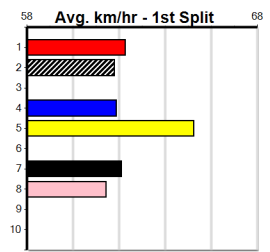

SPORTSBET BET WITH MATES (275+ RANK)

Distance: 400m, Race Type: Maiden, Total Prizemoney: $1,530
1st: $1,000, 2nd: $320, 3rd: $160, 4th: $50

BENNACHIE LANE (4) has show enough talent in his 4 starts for a race of this nature and he could prove hard to hold out in this. MARS BALE (7) was smartly placed when injured 3 starts back and he should find this easier than his 2 starts since.

Watchdog Tips: 4 7 1 8 Bet: Quinella 4/7 ($10 for 1000%)

HIT A NERVE [M] Can race on the speed from this draw, big chance. $4.50
BK Dog Jan-22 Sire: WHISKEY RIOT Dam: AUSSIE SWAN
Owner(s): D Prout Trainer: Dermott Prout (Stratford)
Winning Distances: < 300m (0) 300 - 399m (0) 400 - 499m (0) 500 - 599m (0) 600 - 699m (0) > 700m (0)
Winning Weights: 8th (3) 37.2 435 SLE R1 18-Feb-24 27.06 24.26 31.00 ELLE GEM (24.91) S/888 . VO . 6.71 $21.30 M
Box History: Bx 1st 2nd 3rd 4th 5th 6th 7th 8th
Prize Best $840.00 NBT
Starts 10-0-2-0
Trk/Dts 7-0-2-0
APM 440

BLUEY'S DASH [M] Well beaten in his 4 starts to date, maybe later. $8.00
BEED Dog Jul-22 Sire: TOMMY SHELBY Dam: POPPO'S LEGACY
Owner(s): Millard Racing Group (SYN), S Millard, C Millard, D Millard Trainer: Scott Millard (Kyneton)
Winning Distances: < 300m (0) 300 - 399m (0) 400 - 499m (0) 500 - 599m (0) 600 - 699m (0) > 700m (0)
Winning Weights: 7th (4) 29.4 425 BEN R1 03-May-24 25.50 23.69 19.00 PHIL'S NO ANGEL (24.19) S/767 . . . 6.92 $20.30 M
Box History: Bx 1st 2nd 3rd 4th 5th 6th 7th 8th
Prize Best $0.00 NBT
Starts 5-0-0-0
Trk/Dts 1-0-0-0
APM 0

*** VACANT BOX ***
Sire: Dam:
Owner(s): Trainer:
Winning Distances: < 300m (0) 300 - 399m (0) 400 - 499m (0) 500 - 599m (0) 600 - 699m (0) > 700m (0)
Winning Weights:
Box History:

BENNACHIE LANE (QLD)[M] Shown enough talent for a race like this, go close $2.80
BK Dog May-21 Sire: KEYBOW Dam: BOGIE BULLET
Owner(s): Bonat Racing (SYN), A Bonat, S Flegg, A Bonat Trainer: Arthur Bonat (Lyndhurst)
Winning Distances: < 300m (0) 300 - 399m (0) 400 - 499m (0) 500 - 599m (0) 600 - 699m (0) > 700m (0)
Winning Weights: 6th (2) 34.1 390 SHP R3 29-Jan-24 23.18 22.03 7.50L MOE PATTY (22.66) M/65 . . . 9.18 $7.30 MH
Box History: Bx 1st 2nd 3rd 4th 5th 6th 7th 8th
Prize Best $75.00 NBT
Starts 5-0-1-0
Trk/Dts 3-0-1-0
APM 75

GALLOPING JESSIE [M] Shown early speed but gets tired quickly, place. $10.00
BK Bitch Sep-22 Sire: BERNARDO Dam: IN ORBIT
Owner(s): R Conway Trainer: Robert Conway (Bunyip)
Winning Distances: < 300m (0) 300 - 399m (0) 400 - 499m (1) 500 - 599m (0) 600 - 699m (0) > 700m (0)
Winning Weights: 22.5(1)
7th (1) 22.9 390 SHP R3 03-Jun-24 23.35 21.80 14.00 STOJANOVIC (22.41) Q/37 . . . 8.54 $54.00 MH
Box History: Bx 1st 2nd 3rd 4th 5th 6th 7th 8th
Prize Best $0.00 NBT
Starts 23.16(5)-15/6/24
Trk/Dts 3-1-0-0
APM 2-1-0-0