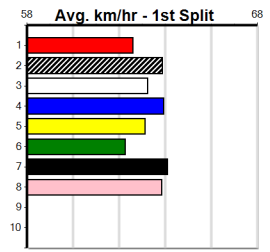

OAKS SUPER BOX FOR HIRE (275+ RANK)

Distance: 400m, Race Type: Grade 5, Total Prizemoney: $1,530
1st: $1,000, 2nd: $320, 3rd: $160, 4th: $50

PACIFIC PEARL (7) showed good early speed in her solid Ballarat placing 4 starts back and she looks like the one to beat if she can step cleanly here. AUBAMEYANG (3) has plenty of talent and will find this event a bit easier than his recent racing.

Watchdog Tips: 7 3 2 4 Bet: Quinella 3/7 ($10 for 1000%)

RAW PANIC [5] Well beaten in recent times but drawn to improve. $21.00
Owner(s): J Shill
Trainer: Jess Grima (Lang Lang)
Box History table and Prizemoney details.

COSMIC HOLIDAY [5] Can come out running at times, chance if steps. $4.20
Owner(s): K Browney
Trainer: Kelvin Browney (Tynong North)
Box History table and Prizemoney details.

AUBAMEYANG [5] Talented, easier here than his last few, danger. $5.50
Owner(s): BACHELOR CLUB (SYN), P Martinovic, J Martinovic, J Martinovic
Trainer: Peter Martinovic (Koo Wee Rup)
Box History table and Prizemoney details.

STUNNING ONE [5] Tough draw but has enough talent, can threaten. $7.00
Owner(s): BACHELOR CLUB (SYN), P Martinovic, J Martinovic, J Martinovic
Trainer: Peter Martinovic (Koo Wee Rup)
Box History table and Prizemoney details.

JAY JAY LOPEZ [5] Drawn to find too much trouble, needs it easier. $15.00
Owner(s): S Combridge
Trainer: Sharyn Combridge (Junction Villa)
Box History table and Prizemoney details.