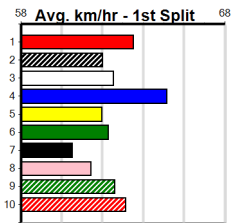

ELITE COLLARS & LEADS

Distance: 390m, Race Type: Grade 5 T3, Total Prizemoney: $1,530
1st: $1,000, 2nd: $320, 3rd: $160, 4th: $50

Watchdog Tips:

0 0 0 0

Bet: