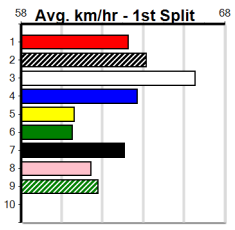

SHEPPARTON WORKWEAR & SAFETY

Distance: 450m, Race Type: Tier 3 - Grade 6, Total Prizemoney: $1,530
1st: $1,000, 2nd: $320, 3rd: $160, 4th: $50

7

6:47PM

(VIC time)

Watchdog Tips: **0 0 0 0** Bet: **0**