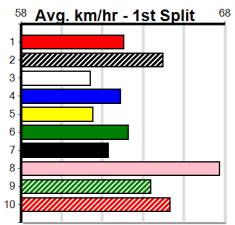

Watchdog Tips: **0 0 0 0** Bet: **.**