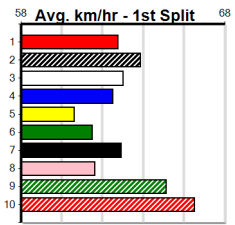

3

5:29PM

(VIC time)

Watchdog Tips: **0 0 0 0** Bet: **0**