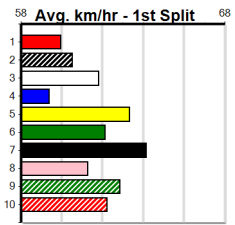

Average Winning Time:

Distance	Grade	Avg. Time
390m	Tier 3 - Grade 7	22.38
390m	Grade 5 T3	22.42
390m	Tier 3 - Grade 6	22.46
390m	Tier 3 - Maiden	22.47
450m	Tier 3 - Grade 6	25.62
450m	Tier 3 - Grade 7	25.63
450m	Grade 5 T3	25.71

Track Record:

Distance	Time	Greyhound	Date Set
390m	21.531	LEKTRA HECKLER	18-Dec-23
450m	24.590	REJUVENATE	04-Mar-23
650m	36.788	MISSION APOLLO	11-Sep-23

Shepparton

TRACK INFO
 Track Circumference: 621m
 Inside Top Turn: 55m
 Track Width: 6m
 Inside Home Turn: 52m