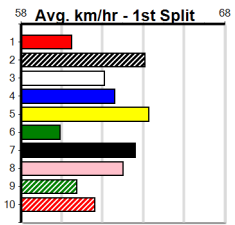

MMS ACCESS

10

7:44PM

(VIC time)

Distance: 390m, Race Type: Tier 3 - Grade 7, Total Prizemoney: $1,530
1st: $1,000, 2nd: $320, 3rd: $160, 4th: $50

Watchdog Tips: **0 0 0 0** Bet: **0**