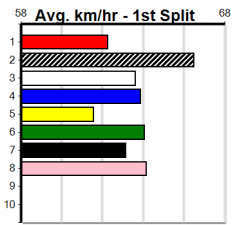

RACERS FUNCTION CENTRE

Distance: 450m, Race Type: Grade 5 T3, Total Prizemoney: $1,530
1st: $1,000, 2nd: $320, 3rd: $160, 4th: $50

6

6:29PM

(VIC time)

Watchdog Tips:

0 0 0 0

Bet: