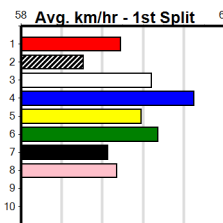

Shepparton

CKH PAINTING

Distance: 450m, Race Type: Grade 5 T3, Total Prizemoney: \$1,530
1st: \$1,000, 2nd: \$320, 3rd: \$160, 4th: \$50

5

6:09PM

(VIC time)

Watchdog Tips:

0 0 0 0