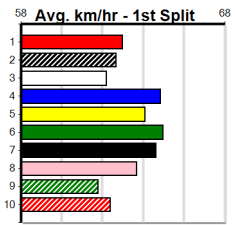

11

8:05PM

(VIC time)

Watchdog Tips: 0 0 0 0 Bet: .