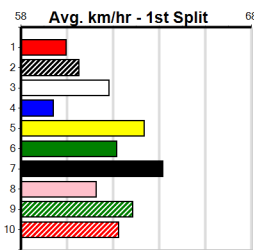

1

4:52PM

(VIC time)

Distance: 390m, Race Type: Tier 3 - Maiden, Total Prizemoney: $1,530
1st: $1,000, 2nd: $320, 3rd: $160, 4th: $50

Watchdog Tips: ☐ ☐ ☐ ☐ ☐ Bet:

Form Box Wgt Dist Track Date Time BON Margin 1st/2nd (Time) PIR Checked Comment W/R Split 1 S/P Grade

SMACKDOWN SHAKA [M]

RF Dog Dec-21 Sire: FERAL FRANKY Dam: TAYLOR JAYDE Trainer: Michael Bewley (Pentland Hills)

Owner(s): D Bewley
Winning Distances: < 300m (0) 300 - 399m (0) 400 - 499m (0) 500 - 599m (0) 600 - 699m (0) > 700m (0)

Winning Weights:

Pos	Age	Sex	Color	Track	Date	Time	BON	Margin	1st/2nd (Time)	PIR	Checked	Comment	W/R	Split 1	S/P	Grade
6th	(8)	32.3	390	BAL	R1	27-Nov-23	23.48	21.99	15.00 SHORE'S PICK (22.46)	M/66	.	.	.	8.97	$11.00	T3-M
3rd	(6)	31.8	390	BAL	R1	04-Dec-23	22.79	22.27	7.00L TOM'S BOURBSKI (22.33)	M/43	.	V7	.	8.74	$11.20	T3-M
8th	(8)	31.7	390	BAL	R1	15-Jan-24	23.38	22.16	13.00 RON'S MISTAKE (22.53)	M/88	.	.	.	8.99	$3.70	T3-M
8th	(8)	31.1	400	WGL	R1	10-Feb-24	24.06	22.63	15.00 PACIFIC BEAUTY (23.07)	Q/76	.	.	.	8.91	$23.60	M
3rd	(3)	31.4	390	BAL	R3	11-Mar-24	23.32	22.26	1.5L MIGHTY JO (23.23)	Q/11	.	V7	.	8.76	$4.10	T3-M
ST	(-)	32	390	BAL		02-May-24	23.29		1.00L Trial Cleared	Q/11	.	2of4	.	8.87		ST
6th	(5)	31.7	390	BAL	R1	02-Jun-24	23.59	22.08	13.00 BELFAST LILY (22.74)	S/44	.	V0	.	8.78	$9.50	T3-M
6th	(3)	31.3	390	BAL	R2	23-Jun-24	23.26	22.22	12.00 BARELLEN LACE (22.48)	M/66	.	.	.	8.97	$7.50	T3-M

Last 3 wins NOT included above

Box History

Bx	1st	2nd	3rd	4th	5th	6th	7th	8th
1		1						
2								
3			2			1		
4					1			1
5						1		
6			1					
7		1		1				
8						1		2

Prize Best $1200.00
Starts NBT
Trk/Dts 13-0-2-3
APM 1-0-0-0
304

JUNIOR RUSLIE [M]

BK Dog Apr-21 Sire: MY REDEEMER Dam: TARREE'S RUSLIE Trainer: Russell Edwards (Langwarrin)

Owner(s): R Edwards
Winning Distances: < 300m (0) 300 - 399m (0) 400 - 499m (0) 500 - 599m (0) 600 - 699m (0) > 700m (0)

Winning Weights:

Pos	Age	Sex	Color	Track	Date	Time	BON	Margin	1st/2nd (Time)	PIR	Checked	Comment	W/R	Split 1	S/P	Grade
8th	(3)	28.1	450	BAL	R2	29-Apr-24	26.74	25.50	15.00 QILIN BALE (25.74)	M/867	.	.	.	7.10	$58.60	T3-M
5th	(2)	28.3	450	BAL	R2	04-May-24	26.29	25.21	16.00 HENRY BALE (25.21)	S/786	.	.	.	6.89	$62.20	M
7th	(1)	28.4	450	SHP	R1	09-May-24	26.88	25.42	12.00 CALM THE STORM (26.06)	M/888	.	.	.	7.13	$63.60	M
3rd	(1)	28.3	435	SLE	R2	22-May-24	25.26	24.63	2.50L SMOKIN' GRACIE (25.10)	M/222	.	.	.	5.41	$44.00	M
3rd	(7)	28.0	435	SLE	R1	27-May-24	25.20	24.27	0.75L FREEDOM GIRL (25.15)	M/111	.	.	.	5.35	$4.60	M
4th	(4)	28.0	425	BEN	R1	08-Jun-24	25.27	24.27	10.00 BRIAN'S WORLD (24.58)	M/766	.	.	.	7.01	$11.80	M
2nd	(7)	28.1	400	WGL	R2	15-Jun-24	23.44	22.97	1.75L HERE COMES SHAKA (23.32)	M/11	.	.	.	8.57	$8.30	M
8th	(1)	28.1	425	BEN	R2	19-Jun-24	25.52	24.13	10.00 READY TO STAGGER (24.85)	M/458	.	.	.	6.87	$8.30	T3-M

Last 3 wins NOT included above

Box History

Bx	1st	2nd	3rd	4th	5th	6th	7th	8th
1			1					1 2
2					1			
3							1	2
4		1		1				
5								1
6			1			1		
7		1	1		1			
8							1	1

Prize Best $1270.00
Starts FSTD
Trk/Dts 18-0-2-3
APM 0-0-0-0
902