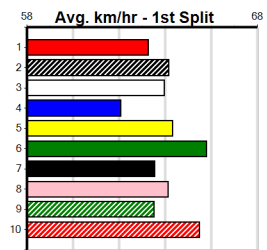

SPORTSBET GO THE BLUE DOG

Distance: 390m, Race Type: Grade 5 T3, Total Prizemoney: $1,530
1st: $1,000, 2nd: $320, 3rd: $160, 4th: $50

Watchdog Tips:

Bet:

Form Box Wgt Dist Track Date Time BON Margin 1st/2nd (Time) PIR Checked Comment W/R Split 1 S/P Grade

DESMONDE [5]
BK Dog Aug-19 Sire: DYNA VILLA Dam: GAZER BALE
Owner(s): G Jenkin
Trainer: Michael Bewley (Pentland Hills)
Winning Distances: < 300m (0) 300 - 399m (10) 400 - 499m (12) 500 - 599m (0) 600 - 699m (0) > 700m (0)
Winning Weights: 29.7(2) 29.8(2) 30.0(2) 30.2(3) 30.3(1) 30.4(1) 30.5(1) 30.8(1) 30.9(1) 31.3(3) 31.6(2) 31.7(1) 31.8(2)

Box History
Bx 1st 2nd 3rd 4th 5th 6th 7th 8th
1 4 3 1 1 1 3 2 2
2 2 2 3 2 4 1 2 3
3 3 4 2 3 2 3 1
4 1 3 1 2 3 1 2
5 2 1 3 1 1 1 3 1
6 6 4 2 1 1 2 1 2
7 3 3 1 3 2 1 2 2
8 4 5 4 1 1 2 1
Prize Best $58345.21
Starts 22.18(8)-16/10/23
Trk/Dts 134-22-21-21
APM 2-1-0-0 8972

MISTER SHOEMAN [5]
BK Dog Sep-21 Sire: ZAMBORA BROCKIE Dam: LUCILLE DIOR
Owner(s): G Robinson
Trainer: Gary Robinson (Violet Town)
Winning Distances: < 300m (0) 300 - 399m (5) 400 - 499m (0) 500 - 599m (0) 600 - 699m (0) > 700m (0)
Winning Weights: 29.1(1) 29.6(1) 30.0(2) 30.6(1)

Box History
Bx 1st 2nd 3rd 4th 5th 6th 7th 8th
1 3 1 1 1 1 1
2 1 1 1 1 2 1
3 3 1 1 1 1
4 1 1 1 1 1
5 1 1 1 1 1
6 1 1 1 1 1
7 2 1 1 1 1
8 1 1 1 1 1
Prize Best $7065.00
Starts 22.31(1)-25/4/24
Trk/Dts 28-5-1-5
APM 16-4-1-3 3058

JOLENE BALE (NSW)[5]
RF Bitch Aug-20 Sire: ORSON ALLEN Dam: DYNA HADRIA
Owner(s): L Harris
Trainer: Luke Harris (Devon Meadows)
Winning Distances: < 300m (0) 300 - 399m (11) 400 - 499m (5) 500 - 599m (0) 600 - 699m (0) > 700m (0)
Winning Weights: 25.8(1) 26.4(1) 26.6(1) 26.7(1) 27.1(1) 27.3(3) 27.4(1) 27.8(1) 28.0(1) 28.2(1) 28.3(2) 28.4(1) 28.6(1)

Box History
Bx 1st 2nd 3rd 4th 5th 6th 7th 8th
1 3 7 4 2 1 1 1
2 2 4 2 1 2 1 1
3 4 1 1 1 1
4 3 2 2 3 2 1 2 1
5 1 1 1 3 2 1
6 1 4 1 1 2 2
7 1 1 5 4 4 1 3 1
8 1 1 2 1 2 2
Prize Best $47925.00
Starts 104-16-20-17
Trk/Dts 4-0-2-1
APM 8700

SILLIEST SALMON (NSW)[5]
BK Dog Dec-20 Sire: PINDARI EXPRESS Dam: JAYDA ROSE
Owner(s): M Chapple
Trainer: Kate Jackson (Kamarooka)
Winning Distances: < 300m (0) 300 - 399m (6) 400 - 499m (2) 500 - 599m (0) 600 - 699m (0) > 700m (0)
Winning Weights: 28.0(1) 28.4(2) 28.6(1) 28.7(1) 28.9(1) 30.1(1) 30.6(1)

Box History
Bx 1st 2nd 3rd 4th 5th 6th 7th 8th
1 3 2 1 1 2 1 1
2 1 2 4 1 1 1 1
3 2 3 1 1 1
4 1 2 2 1 1
5 1 2 1 2 1 1
6 1 1 3 2 1
7 2 1 1 2 1 1 2
8 4 2 1 1 1
Prize Best $25560.00
Starts 67-8-11-16
Trk/Dts 8-0-2-1
APM 3317

MAGIC LIES (NSW)[5]
BE Bitch Oct-20 Sire: PAW LICKING Dam: MAGIC LIAR
Owner(s): INTEGRITY CHASING (SYN), T Cogger, M Cogger
Trainer: Brenda Kinder (Girgarre)
Winning Distances: < 300m (0) 300 - 399m (3) 400 - 499m (7) 500 - 599m (0) 600 - 699m (0) > 700m (0)
Winning Weights: 25.0(1) 25.2(1) 25.5(1) 25.8(1) 26.4(1) 26.6(2) 27.1(2) 27.9(1)

Box History
Bx 1st 2nd 3rd 4th 5th 6th 7th 8th
1 2 1 1 1 1 1
2 2 1 2 1 1 2 1 1
3 2 1 1 1 2
4 2 2 3 2 3 1
5 1 1 1 2 2
6 2 1 1 2 1 2 2
7 1 2 2 2 1 1
8 1 1 1 1 1
Prize Best $21575.00
Starts 22.51(3)-19/10/23
Trk/Dts 67-10-9-9
APM 16-1-2-4 3138

1

2

3

4

5