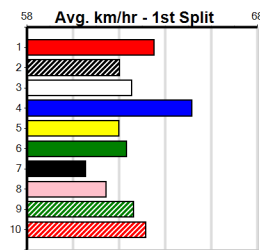

ELITE COLLARS & LEADS

Distance: 390m, Race Type: Grade 5 T3, Total Prizemoney: $1,530
1st: $1,000, 2nd: $320, 3rd: $160, 4th: $50

Watchdog Tips:

Bet:

Form Box	Wgt	Dist	Track	Date	Time	BON	Margin	1st/2nd (Time)	PIR	Checked	Comment	WR	Split 1	S/P	Grade

1 KING POP [5]
BD Dog Dec-20 Sire: SHIMA BAR Dam: FIRE SWIFTY
Owner(s): S Bradley
Winning Distances: < 300m (0) 300 - 399m (1) 400 - 499m (5) 500 - 599m (0) 600 - 699m (0) > 700m (0)
Winning Weights: 33.3(1) 33.5(1) 33.7(1) 34.3(1) 34.4(1) 35.9(1)

5th (2)	33.7	390	BAL	R6	06-May-24	22.97	21.89	6.50L ROSE OF SATURN (22.54)	M/54	.	.	.	8.69	$21.40	T3-5
3rd (1)	33.9	400	GEL	R11	14-May-24	23.18	22.84	2.75L IRISH BREW (23.00)	M/22	.	.	.	8.58	$15.10	5
8th (7)	34.5	400	GEL	R5	21-May-24	23.57	22.48	16.00 ASTON OPHELIA (22.49)	M/88	.	.	.	8.83	$40.50	5
5th (4)	34.0	400	GEL	R5	28-May-24	23.14	22.41	4.25L RAPIDFIRE FOREST (22.84)	M/43	.	.	.	8.73	$29.50	T3-5
7th (8)	33.8	390	SHP	R11	06-Jun-24	22.92	22.12	5.50L TWILIGHT STYLE (22.57)	M/46	.	VO	.	8.63	$14.70	T3-5
6th (4)	33.3	390	WBL	R5	10-Jun-24	23.16	22.18	9.00L ORSON KING (22.56)	S/46	.	.	.	9.04	$4.00	5
5th (4)	32.8	390	WBL	R12	17-Jun-24	23.06	22.51	3.75L MILKMAN NEIL (22.81)	M/65	.	.	.	9.06	$14.60	5
6th (4)	33.3	390	SHP	R12	20-Jun-24	23.12	22.20	9.50L FOUR BARRELS (22.47)	M/76	.	.	.	8.90	$25.90	5

Last 3 wins NOT included above

1st (1)	34.3	400	GEL	R5	06-Dec-22	22.77	22.66	2.75L PAI GOW POKER (22.96)	M/11	.	.	.	8.41	$3.60	T3-5
1st (6)	34.4	390	WBL	R12	08-Mar-23	22.51	22.03	1.25L MY SOHO STAR (22.60)	M/11	.	.	.	8.85	$3.10	5
1st (1)	35.9	400	GEL	R7	19-Mar-24	23.06	22.37	0.50L CHERRY RED (23.08)	Q/11	.	.	.	8.57	$4.50	5

Trainer: Mathew Tabb (Lara)
ENG WGL 2024-06-27

Box History

Bx	1st	2nd	3rd	4th	5th	6th	7th	8th
1	2	1	4		6		1	
2		2			1	1	1	
3	1		1	1		1	4	1
4		1		4	3	4		1
5		1	1	3	2	1		
6	1	1	1	4		2		1
7	1	2	2		2		2	1
8	1	1	2	1		2	1	

Prize Best Starts Trk/Dts APM: $14928.57 NBT 78-6-9-11 5-0-0-2 1720

2 WHO [5]
BK Dog Apr-21 Sire: MY BRO FABIO Dam: LASER BLUE
Owner(s): N Lavelle
Winning Distances: < 300m (0) 300 - 399m (1) 400 - 499m (6) 500 - 599m (0) 600 - 699m (0) > 700m (0)
Winning Weights: 35.1(1) 35.2(1) 35.3(3) 35.4(2)

7th (1)	35.6	450	BAL	R7	02-May-24	25.84	25.09	11.00 VINCENT BALE (25.09)	M/666	.	.	.	6.83	$42.70	5
4th (8)	35.6	400	WGL	R11	07-May-24	23.11	22.47	1.25L NOT BAD YOURSELF (23.03)	S/64	.	.	.	8.69	$11.80	5
5th (2)	35.4	515	SAP	R6	13-May-24	30.47	29.81	8.00L CANYA CHARISMA (29.93)	Q/2544	.	.	.	5.20	$79.50	5
7th (3)	35.0	510	SLE	R5	19-May-24	29.67	28.53	17.00 DR. ASHER (28.53)	M/477	.	.	.	9.41	$79.80	5H
8th (1)	34.9	435	SLE	R8	26-May-24	25.15	24.46	10.00 QUEBEC BALE (24.46)	Q/688	.	.	.	5.42	$69.90	X45
5th (6)	35.2	460	WGL	R8	04-Jun-24	26.49	26.11	5.50L ASTON ANGELO (26.11)	S/765	.	.	.	6.87	$12.50	T3-5
5th (1)	35.0	390	BAL	R12	12-Jun-24	22.69	22.07	5.00L FIERY DUEL (22.35)	M/33	.	.	.	8.63	$7.30	5NP
7th (2)	35.3	435	SLE	R12	16-Jun-24	25.51	24.37	11.00 MASTER OF DREAMS (24.81)	M/887	.	.	.	5.53	$22.70	5

Last 3 wins NOT included above

1st (7)	35.4	435	SLE	R6	29-Feb-24	25.07	24.72	0.25L GERRY'S GIFT (25.08)	M/332	.	SW	.	5.38	$6.90	5
1st (2)	35.3	400	WGL	R12	30-Mar-24	22.78	22.74	2.75L MR. MOANA (22.96)	M/33	.	.	.	8.51	$5.20	5
1st (3)	35.2	435	SLE	R5	10-Apr-24	24.96	24.59	0.50L CHER'S HAND (24.98)	Q/211	.	SW	.	5.32	$5.10	5