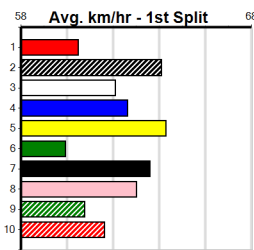

MMS ACCESS

Distance: 390m, Race Type: Tier 3 - Grade 7, Total Prizemoney: $1,530
1st: $1,000, 2nd: $320, 3rd: $160, 4th: $50

Watchdog Tips: [ ] [ ] [ ] [ ] Bet: [ ]

Form Box Wgt Dist Track Date Time BON Margin 1st/2nd (Time) PIR Checked Comment W/R Split 1 S/P Grade

MY BRO WHO [7]
BK Dog Apr-21 Sire: MY BRO FABIO Dam: LASER BLUE
Owner(s): N Lavelle
Trainer: Neil Lavelle (Altona Meadows)
Winning Distances: < 300m (0) 300 - 399m (1) 400 - 499m (0) 500 - 599m (0) 600 - 699m (0) > 700m (0)
Winning Weights: 33.7(1)
Box History table and Prize Best Starts table included.

REDEEMER BELLE [7]
BK Bitch Apr-22 Sire: MY REDEEMER Dam: BELLE'S ON BOOST
Owner(s): Smith Racing (SYN), D Smith, J Smith
Trainer: Danielle Smith (Lara)
Winning Distances: < 300m (0) 300 - 399m (1) 400 - 499m (0) 500 - 599m (0) 600 - 699m (0) > 700m (0)
Winning Weights: 27.7(1)
Box History table and Prize Best Starts table included.

CORNHILL STORM [7]
BK Bitch Nov-21 Sire: FERAL FRANKY Dam: MERCY MERCY
Owner(s): S Gibson
Trainer: Scott Gibson (Harcourt)
Winning Distances: < 300m (0) 300 - 399m (0) 400 - 499m (1) 500 - 599m (0) 600 - 699m (0) > 700m (0)
Winning Weights: 25.7(1)
Box History table and Prize Best Starts table included.

HALF MAC [7]
BE Dog Mar-22 Sire: SHIMA SHINE Dam: SUGAR SPICE
Owner(s): GLENORE (SYN), G Fullerton, N Fullerton, K Fullerton, D Fullerton, D Reid, J Somerville
Trainer: Darryl Fullerton (Long Gully)
Winning Distances: < 300m (0) 300 - 399m (1) 400 - 499m (0) 500 - 599m (0) 600 - 699m (0) > 700m (0)
Winning Weights: 30.4(1)
Box History table and Prize Best Starts table included.

CRUSOE MAGIC [7]
WBK Dog Apr-21 Sire: WHISKEY RIOT Dam: LEKTRA MISS
Owner(s): J Abela
Trainer: Jeffrey Abela (Echuca)
Winning Distances: < 300m (0) 300 - 399m (0) 400 - 499m (1) 500 - 599m (0) 600 - 699m (0) > 700m (0)
Winning Weights: 27.9(1)
Box History table and Prize Best Starts table included.

1

2

3

4

5