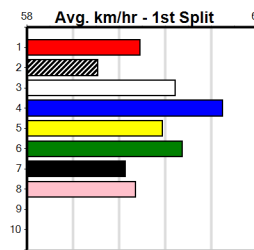

CKH PAINTING

Distance: 450m, Race Type: Grade 5 T3, Total Prizemoney: $1,530
1st: $1,000, 2nd: $320, 3rd: $160, 4th: $50

Watchdog Tips:

Bet:

Form Box	Wgt	Dist	Track	Date	Time	BON	Margin	1st/2nd (Time)	PIR	Checked	Comment	WR	Split 1	S/P	Grade

KEL OF KINTYRE [5]

LTF Dog Oct-21 **Sire: HARD STYLE RICO** **Dam: BROOKE'S WINGS** **Trainer: Hugh Taylor (Langwarrin)**

Owner(s): H Taylor
Winning Distances: < 300m (0) 300 - 399m (0) 400 - 499m (5) 500 - 599m (0) 600 - 699m (0) > 700m (0)
Winning Weights: 33.8(1) 34.3(1) 34.5(2) 34.7(1)

2nd (2)	34.3	450	WBL	R4	02-Mar-24	25.89	25.46	6.50L GRAY ELLIOT (25.46)	M/322	.	.	.	6.83	$8.50	RW
6th (1)	34.7	460	GEL	R7	15-Mar-24	26.64	25.73	12.00 SWIFT VODKA (25.85)	S/766	.	.	.	6.87	$61.60	5H
1st (8)	34.3	450	BAL	R5	25-Mar-24	25.70	25.34	0.50L FRANKLY FEVER (25.72)	M/522	.	.	.	6.84	$5.50	T3-RW
4th (1)	34.3	460	WGL	R3	02-Apr-24	26.22	25.54	7.00L WARM COCKLES (25.73)	M/344	.	.	.	6.72	$97.10	RWH
2nd (8)	34.2	435	SLE	R9	10-Apr-24	25.19	24.59	4.75L DAWNY BY NAME (24.87)	S/722	.	.	.	5.47	$17.20	5NP
6th (2)	33.9	350	HVL	R4	02-Jun-24	19.87	19.24	6.50L CHAVERO (19.43)	M/8	.	.	.	6.84	$56.20	RWH
1st (5)	33.8	450	BAL	R6	09-Jun-24	25.75	25.55	0.25L OUR LAST HOPE (25.75)	Q/222	.	.	.	6.74	$4.50	T3-5
6th (6)	34.4	435	SLE	R9	16-Jun-24	24.99	24.37	9.00L DR. UNITED (24.39)	S/666	.	.	.	5.36	$126.70	X45

Last 3 wins NOT included above

1st (8)	34.5	460	GEL	R3	26-Dec-23	26.47	26.15	6.00L SILVER STREAK (26.88)	M/221	.	.	.	6.79	$2.90	M
1st (1)	34.5	450	BAL	R10	01-Jan-24	25.72	25.32	0.50L THIEF RETURNS (25.75)	M/111	.	SW	.	6.76	$13.70	T3-RW
1st (8)	34.7	460	WGL	R5	24-Feb-24	26.28	25.80	1.25L BIG STACKS (26.35)	M/211	.	.	.	6.74	$8.30	6G

Box History

Bx	1st	2nd	3rd	4th	5th	6th	7th	8th
1	1	2	1	1	1	1	1	1
2		2				1		
3								
4					1			
5	1		1	1				1
6						1		
7		1					1	1
8	3	1						1

Prize Best Starts	$7515.00
Trk/Dts	NBT
APM	23-5-6-1
	1-0-0-0
	3597

DASHER BALE (NSW)[5]

F Dog Mar-22 **Sire: FERNANDO BALE** **Dam: IDRIA BALE** **Trainer: Luke Harris (Devon Meadows)**

Owner(s): L Harris
Winning Distances: < 300m (0) 300 - 399m (1) 400 - 499m (3) 500 - 599m (0) 600 - 699m (0) > 700m (0)
Winning Weights: 32.8(1) 33.0(1) 33.2(2)

7th (7)	33.2	435	SLE	R5	22-May-24	25.27	24.63	5.50L JOY RIDE (24.89)	S/768	.	.	.	5.51	$5.60	X67
1st (8)	33.2	435	SLE	R10	27-May-24	24.56	24.27	8.50L NO MANNERS (25.13)	S/311	.	.	.	5.41	$1.90	6G
1st (6)	33.2	435	SLE	R12	02-Jun-24	24.74	24.37	1.75L DR. ANGELO (24.85)	S/811	.	.	.	5.55	$8.10	5
5th (4)	33.6	450	WBL	R5	05-Jun-24	25.76	25.47	3.5L ASTON IGGY (25.52)	S/855	.	.	.	6.98	$19.80	5
5th (4)	33.1	450	BAL	R5	12-Jun-24	26.14	25.31	8.50L STORM KEY (25.58)	S/846	.	.	.	6.88	$11.00	5
5th (1)	33.9	400	WGL	R11	18-Jun-24	23.25	22.54	5.00L GALLOPING SUZIE (22.90)	S/78	.	SW	.	8.73	$13.80	5
5th (6)	33.7	400	GEL	R10	21-Jun-24	23.18	22.41	6.00L ALL POWER (22.77)	S/66	.	.	.	8.82	$31.50	5
6th (6)	33.9	460	WGL	R7	25-Jun-24	26.39	25.61	4.25L CALIMO (26.10)	M/767	.	.	W	6.87	$14.90	5

Last 3 wins NOT included above

1st (8)	32.8	350	TRA	R1	15-Apr-24	20.12	19.87	1.5L REMO ADALLI (20.22)	S/43	.	.	.	7.00	$2.70	M
1st (5)	33.0	460	WGL	R5	18-May-24	26.59	26.24	0.25L ABLETT FLYER (26.60)	S/754	.	SW	.	6.82	$7.90	X67

Box History

Bx	1st	2nd	3rd	4th	5th	6th	7th	8th
1			2		1			
2					1			
3		1			1			
4				1	3			
5	1							
6	1	1			2	1		
7							1	1
8	2			1		2		

Prize Best Starts	$6010.00
Trk/Dts	FSH
APM	23-4-2-2
	0-0-0-0
	4964