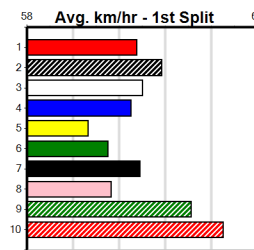

BYERS ELECTRICAL

Distance: 390m, Race Type: Grade 5 T3, Total Prizemoney: $1,530
1st: $1,000, 2nd: $320, 3rd: $160, 4th: $50

Watchdog Tips:

Bet:

Table with columns: Form Box, Wgt, Dist, Track, Date, Time, BON, Margin, 1st/2nd (Time), PIR, Checked, Comment, W/R, Split 1, S/P, Grade

ASTON RECALL [5]
BK Dog May-21 Sire: RAW ABILITY Dam: ASTON GISLE
Owner(s): R Borda
Trainer: Andrew Symons (Bagshot)
Winning Distances: < 300m (0) 300 - 399m (1) 400 - 499m (3) 500 - 599m (0) 600 - 699m (0) > 700m (0)
Winning Weights: 29.4(1) 29.6(1) 29.7(1) 30.1(1)
Race results table with columns: Rank, Box, Wgt, Dist, Track, Date, Time, BON, Margin, 1st/2nd (Time), PIR, Checked, Comment, W/R, Split 1, S/P, Grade

Box History table for ASTON RECALL
Table with columns: Bx, 1st, 2nd, 3rd, 4th, 5th, 6th, 7th, 8th
Prize Best Starts Trk/Dts APM: $6190.00, NBT, 25-4-1-4, 5-0-0-1, 2170

JUST WANT PIZZA [5]
F Bitch Apr-22 Sire: SUPERIOR PANAMA Dam: JUNK FOOD JUNKIE
Owner(s): A Lie
Trainer: Jason Sharp (Lara)
Winning Distances: < 300m (0) 300 - 399m (0) 400 - 499m (5) 500 - 599m (0) 600 - 699m (0) > 700m (0)
Winning Weights: 27.5(1) 27.7(2) 27.8(2)
Race results table with columns: Rank, Box, Wgt, Dist, Track, Date, Time, BON, Margin, 1st/2nd (Time), PIR, Checked, Comment, W/R, Split 1, S/P, Grade

Box History table for JUST WANT PIZZA
Table with columns: Bx, 1st, 2nd, 3rd, 4th, 5th, 6th, 7th, 8th
Prize Best Starts Trk/Dts APM: $6395.00, NBT, 19-5-1-0, 1-0-0-0, 3642

WOODROFFE [5]
RF Dog May-20 Sire: ASTON DEE BEE Dam: RACHEL ZANE
Owner(s): N Bischoff
Trainer: Neville Bischoff (Leitchville)
Winning Distances: < 300m (0) 300 - 399m (4) 400 - 499m (1) 500 - 599m (0) 600 - 699m (0) > 700m (0)
Winning Weights: 36.1(1) 36.8(1) 37.0(1) 37.4(1) 38.1(1)
Race results table with columns: Rank, Box, Wgt, Dist, Track, Date, Time, BON, Margin, 1st/2nd (Time), PIR, Checked, Comment, W/R, Split 1, S/P, Grade

Box History table for WOODROFFE
Table with columns: Bx, 1st, 2nd, 3rd, 4th, 5th, 6th, 7th, 8th
Prize Best Starts Trk/Dts APM: $7960.00, NBT, 74-5-2-5, 1-0-0-0, 1136

MORAINE MIA [5]
BK Bitch Jan-22 Sire: KINLOCH BRAE Dam: JUST LOVIN' IT
Owner(s): MORaine (SYN), G Judd, S Judd
Trainer: Briana Robertson -leech (Smeato)
Winning Distances: < 300m (0) 300 - 399m (5) 400 - 499m (1) 500 - 599m (0) 600 - 699m (0) > 700m (0)
Winning Weights: 25.5(1) 26.0(1) 26.1(1) 26.2(1) 26.3(1) 26.6(1)
Race results table with columns: Rank, Box, Wgt, Dist, Track, Date, Time, BON, Margin, 1st/2nd (Time), PIR, Checked, Comment, W/R, Split 1, S/P, Grade

Box History table for MORAINE MIA
Table with columns: Bx, 1st, 2nd, 3rd, 4th, 5th, 6th, 7th, 8th
Prize Best Starts Trk/Dts APM: $8100.00, NBT, 35-6-4-3, 1-0-0-0, 2598