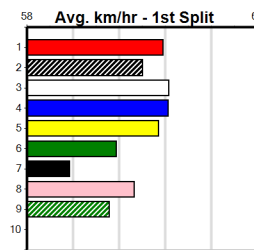

NAGAMBIE GUTTER CLEANING

9

7:24PM

(VIC time)

Distance: 450m, Race Type: Tier 3 - Grade 7, Total Prizemoney: $1,530
1st: $1,000, 2nd: $320, 3rd: $160, 4th: $50

Watchdog Tips:

Bet:

Form Box	Wgt	Dist	Track	Date	Time	BON	Margin	1st/2nd (Time)	PIR	Checked	Comment	WR	Split 1	S/P	Grade

SIN CITY MARV [7]

BK Dog Jul-22 Sire: FERAL FRANKY Dam: MIYAZAKI

Owner(s): A Lie

Winning Distances: < 300m (0) 300 - 399m (0) 400 - 499m (1) 500 - 599m (0) 600 - 699m (0) > 700m (0)

Winning Weights: 30.5(1)

7th (2)	30.6	410	HOR	R1	22-Mar-24	24.72	23.01	24.00	RUSSIAN RACCOON (23.05)	M/66			11.55	$30.40	M
2nd (3)	30.4	400	WGL	R2	04-Apr-24	23.33	22.65	5.50L	CHILLI PEPPER (22.98)	M/52			8.80	$3.90	T3-M
1st (7)	30.5	400	WGL	R1	11-Apr-24	23.05	22.60	1.75L	INTER ROUGE (23.17)	M/32			8.62	$2.10	T3-M
2nd (3)	30.6	400	GEL	R11	23-Apr-24	22.89	22.56	2.75L	OH CRIKEY (22.71)	M/62			8.73	$5.60	X67
2nd (3)	30.6	400	GEL	R10	30-Apr-24	22.81	22.73	1.25L	TIME TO PROPHET (22.73)	Q/22			8.56	$9.60	X67
5th (6)	30.6	400	GEL	R9	07-May-24	23.29	22.58	6.50L	GO GIZMO GO (22.85)	M/56			8.69	$2.40	7
6th (5)	30.6	300	HVL	R10	14-Jun-24	17.33	16.83	4.75L	WALTZING BLAZE (17.01)	M/6			4.12	$3.50	T3-7
3rd (5)	30.6	400	WGL	R9	20-Jun-24	23.12	22.89	1.5L	NOTORIOUS BLAZE (23.02)	M/44			8.79	$8.70	T3-7

Last 3 wins NOT included above

Trainer: Jason Sharp (Lara)

Box History

Bx	1st	2nd	3rd	4th	5th	6th	7th	8th
1								
2					1			1
3		3		1				
4								1
5			1			1		
6					1			
7	1							
8								

Prize Best Starts Trk/Dts APM

$2195.00 FSH 11-1-3-1 0-0-0-0 1445

AVERAGE JOE [7]

BK Dog Mar-22 Sire: WALK HARD Dam: MRS. SHARP

Owner(s): J Sharp

Winning Distances: < 300m (0) 300 - 399m (0) 400 - 499m (1) 500 - 599m (0) 600 - 699m (0) > 700m (0)

Winning Weights: 31.2(1)

2nd (3)	31.2	390	BAL	R10	22-Apr-24	22.49	22.24	3.75L	JACAERYS BALE (22.24)	M/32			8.71	$8.20	T3-7
5th (1)	31.1	400	GEL	R10	30-Apr-24	23.48	22.73	11.00	TIME TO PROPHET (22.73)	S/75			8.89	$10.10	X67
7th (4)	31.2	450	BAL	R10	06-May-24	26.53	25.55	11.00	FRANKLY FEVER (25.82)	S/887			7.30	$4.80	T3-RW
4th (4)	31.4	400	GEL	R4	14-May-24	23.20	22.84	2.50L	GLORIA'S ENTITY (23.04)	S/34			8.70	$16.30	7
8th (8)	31.1	425	BEN	R4	29-May-24	25.19	24.04	14.00	KAYE NIGHT (24.26)	S/688			6.77	$8.60	T3-7
3rd (2)	31.2	400	WGL	R10	04-Jun-24	23.42	22.82	5.50L	SUPERIOR MONIQUE (23.06)	M/33			8.69	$15.70	T3-7
6th (7)	31.7	350	HVL	R4	14-Jun-24	20.03	19.40	6.00L	ANGRY FRANKY (19.61)	S/8			6.89	$23.40	T3-RW
5th (1)	31.7	390	WBL	R3	24-Jun-24	22.75	22.13	2.50L	HARTLAND DUKE (22.58)	S/54			8.95	$7.20	7

Last 3 wins NOT included above

1st (5)	31.2	400	WGL	R3	22-Feb-24	23.27	22.69	0.25L	MARSHMALLOW (23.28)	M/22			8.53	$3.50	M

Trainer: Jason Sharp (Lara)

Box History

Bx	1st	2nd	3rd	4th	5th	6th	7th	8th
1		1			2			2
2			1			1		
3		1		1				
4				1				
5	1					1		
6				1				
7						1		
8								2

Prize Best Starts Trk/Dts APM

$2025.00 FSH 17-1-2-1 0-0-0-0 1089