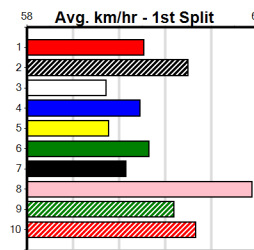

Distance: 390m, Race Type: Grade 5 T3, Total Prizemoney: $1,530
1st: $1,000, 2nd: $320, 3rd: $160, 4th: $50

Watchdog Tips:

Bet:

Form Box Wgt Dist Track Date Time BON Margin 1st/2nd (Time) PIR Checked Comment WR Split 1 S/P Grade

TESSA ORCHID [5]
BK Bitch May-21 Sire: SHIMA SHINE Dam: TESSA ALLEN
Owner(s): L Medcraft
Trainer: Leland Medcraft (Kamarooka)
Winning Distances: < 300m (0) 300 - 399m (2) 400 - 499m (4) 500 - 599m (0) 600 - 699m (0) > 700m (0)
Winning Weights: 26.1(1) 26.3(1) 26.5(2) 26.6(1) 27.2(1)
Box History table and Prize Best Starts Trk/Dts APM

SKYE PATROL (WA)[5]
BK Bitch Aug-20 Sire: KONOMI Dam: HIGH RECALL
Owner(s): M Hetherton
Trainer: Mark Hetherton (Kilmore)
Winning Distances: < 300m (0) 300 - 399m (5) 400 - 499m (1) 500 - 599m (0) 600 - 699m (0) > 700m (0)
Winning Weights: 27.4(1) 27.7(1) 28.0(1) 28.2(1) 28.5(1) 29.0(1)
Box History table and Prize Best Starts Trk/Dts APM

ROWCLIFFE RUSLIE [5]
BK Bitch Apr-21 Sire: MY REDEEMER Dam: TARREE'S RUSLIE
Owner(s): R Edwards
Trainer: Russell Edwards (Langwarrin)
Winning Distances: < 300m (0) 300 - 399m (0) 400 - 499m (3) 500 - 599m (0) 600 - 699m (0) > 700m (0)
Winning Weights: 22.9(1) 23.2(1) 23.3(1)
Box History table and Prize Best Starts Trk/Dts APM

MORAINE BELLA [5]
BE Bitch Jul-21 Sire: FULLY LOADED Dam: MORAINE ROSIE
Owner(s): MORAINE (SYN), G Judd, S Judd
Trainer: Briana Robertson -Ieesh (Smeato)
Winning Distances: < 300m (0) 300 - 399m (4) 400 - 499m (2) 500 - 599m (0) 600 - 699m (0) > 700m (0)
Winning Weights: 26.5(1) 26.9(1) 27.0(1) 27.1(1) 28.0(1) 28.1(1)
Box History table and Prize Best Starts Trk/Dts APM

ROGAN BALE (NSW)[5]
BK Dog Nov-19 Sire: ZAMBORA BROCKIE Dam: LILA BALE
Owner(s): D Torr
Trainer: David Torr (Myers Flat)
Winning Distances: < 300m (0) 300 - 399m (8) 400 - 499m (6) 500 - 599m (0) 600 - 699m (0) > 700m (0)
Winning Weights: 32.6(1) 32.7(2) 32.8(1) 33.0(1) 33.1(1) 33.5(1) 33.6(2) 33.7(2) 33.8(1) 33.9(1) 34.1(1)
Box History table and Prize Best Starts Trk/Dts APM

1

2

3

4

5