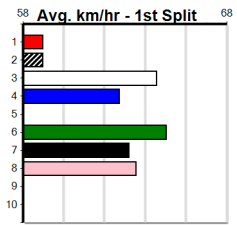

SPORTSBET BET WITH MATES (275+RAN)

Distance: 460m, Race Type: Maiden, Total Prizemoney: $1,530
1st: $1,000, 2nd: $320, 3rd: $160, 4th: $50

2

5:12PM

(VIC time)

Watchdog Tips:

0 0 0 0

Bet:

Form	Box	Weight	Dist	Track	Date	Time	BON	Margin	1st/2nd (Time)	PIR	Checked	Comment	W/R	Split 1	S/P	Grade

1 MR. PERSONALITY [M]
BK D Dec-21 ALLEN DEED BLACK MUSTANG
Trainer: Bernie Ender (St Albans)
5th (1) 34.8 390 BAL R1 21-Apr-24 23.63 22.23 13.00LWHAVERE WILLOW (22.78) S/74 . . . . 8.98 $24.00 M
5th (6) 34.9 390 BAL R2 12-May-24 22.84 22.15 8.00LLEONARDO ZEAL (22.29) S/55 . . . . 8.90 $27.00 T3-M
5th (1) 35.0 390 BAL R1 09-Jun-24 23.23 22.34 11.00LJEFF THE MAN (22.51) S/88 . . . . 9.02 $18.20 T3-M
5th (5) 34.9 450 BAL R3 16-Jun-24 26.59 25.67 6.50LHARD ROTOR (26.15) M/675 . . . . 6.91 $43.70 T3-M
Owner(s): G Fisher

Winning Boxes

1	2	3	4	5	6	7	8
Prize							
Best							
Starts							
Trk/Dst							
APM							

2 TAKE A CARNATION [M]
BK B Oct-20 MY BRO FABIO STARLIGHT JILL
Trainer: Shane Jack (Dalmore)
5th (7) 30.1 460 WGL R3 04-Jun-24 26.79 26.11 6.00LWRONG MISSY (26.37) M/766 . . . . 7.09 $98.00 T3-M
6th (6) 30.3 515 SAP R1 10-Jun-24 30.63 29.57 9.50LLAPIS LAZULI (29.98) S/8866 . . . . 5.48 $108.10 M
7th (3) 30.8 350 HVL R9 14-Jun-24 20.30 19.40 4.50LKY BOY TED (19.98) M/8 . . . . 7.12 $33.20 T3-M
7th (2) 30.4 595 SAP R2 17-Jun-24 35.63 34.30 14.00LKY SLICK RICK (34.69) S/8877 . . . . 10.10 $46.60 RW
Owner(s): DIRTY RATS TWO (SYN), S Jack, S Burke

Winning Boxes

1	2	3	4	5	6	7	8
Prize							
Best							
Starts							
Trk/Dst							
APM							

3 CHERRY TIME [M]
BK B Sep-22 BERNARDO LORENZA
Trainer: Andrew Xerri (Merrimu)
5th (7) 32.5 400 GEL R1 23-May-24 23.28 22.37 6.50LBOMBSHELL BANJO (22.83) M/22 . . . . 8.59 $20.80 M
6th (7) 32.5 400 GEL R2 28-May-24 24.32 22.41 9.50LSTRAIGHT FACTS (23.65) M/15 . . . . 8.73 $3.70 T3-M
6th (6) 32.4 400 WGL R2 11-Jun-24 23.48 22.72 7.00LSAXON KELTON (23.00) M/55 . . . . 8.65 $47.30 M
5th (2) 32.4 400 GEL R2 18-Jun-24 23.49 22.63 11.00LJERSEY JET (22.72) Q/45 . . . . 8.70 $15.70 M
Owner(s): Cherry Farm (SYN), A Xerri, S Xerri

Winning Boxes

1	2	3	4	5	6	7	8
Prize							
Best							
Starts							
Trk/Dst							
APM							

4 CIRCLE ROUND [M]
WDKB B Jan-22 WOW GAMMA BALE
Trainer: Kylie Muscat (Ocean Grove)
7th (7) 26.3 525 MEP R1 29-May-24 31.88 29.92 18.00LHARVEY INTENTION (30.63) S/5777 . . V0 W 5.43 $8.30 M
3rd (8) 26.3 400 GEL R1 14-Jun-24 22.97 22.54 3.25LMISS PATSY (22.76) S/33 . . . . 8.67 $10.20 M
Owner(s): K Muscat

Winning Boxes

1	2	3	4	5	6	7	8
Prize							
Best							
Starts							
Trk/Dst							
APM							

5 *** VACANT BOX ***
Trainer:
Owner(s):

6 IOWA LASS [M]
RF B May-22 ORSON ALLEN MILLY MAC
Trainer: Darlene Mcintyre (Exford)
6th (6) 28.0 525 MEP R1 13-Mar-24 32.41 30.03 27.00LUNREAL MISS (30.54) S/6666 . . V0 . 5.32 $17.10 MH
6th (1) 28.1 450 SHP R2 01-Apr-24 26.20 25.11 11.00LMAGNET MOVER (25.48) M/233 . . . . 6.65 $79.80 M
T (7) 28.5 450 BAL R1 07-Apr-24 0.00 24.91 .HEAD HUNTER (25.90) Q/888 . . V14 . 7.48 $28.80 M
Owner(s): B Mcintyre

Winning Boxes

1	2	3	4	5	6	7	8
Prize							
Best							
Starts							
Trk/Dst							
APM