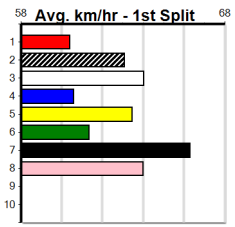

Geelong

MERV JENNINGS SIGNS (275+RANK)

Distance: 400m, Race Type: Grade 7, Total Prizemoney: $1,530
1st: $1,000, 2nd: $320, 3rd: $160, 4th: $50

3

5:37PM

(VIC time)

Watchdog Tips: **0 0 0 0** Bet: .