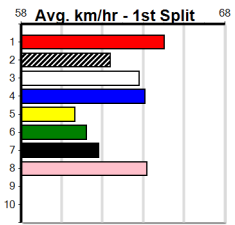

MILLERS MUZZLES (275+RANK)

Distance: 400m, Race Type: Grade 6, Total Prizemoney: \$1,530
1st: \$1,000, 2nd: \$320, 3rd: \$160, 4th: \$50

4

5:52PM

(VIC time)

Watchdog Tips:

0 0 0 0

Bet: