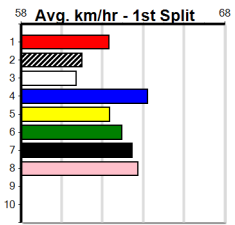

Geelong

10

7:51PM

(VIC time)

NP ELECTRICAL (275+RANK)

Distance: 400m, Race Type: Grade 5, Total Prizemoney: \$1,530
1st: \$1,000, 2nd: \$320, 3rd: \$160, 4th: \$50

Watchdog Tips:

0 0 0 0