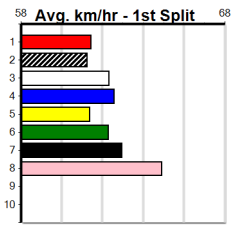

TOPCAT VIDEO PRODUCTIONS (275+RAN)

Distance: 460m, Race Type: Mixed 6/7, Total Prizemoney: $1,530
1st: $1,000, 2nd: $320, 3rd: $160, 4th: $50

5

6:16PM

(VIC time)

Watchdog Tips:

0 0 0 0

Bet:

Form	Box	Weight	Dist	Track	Date	Time	BON	Margin	1st/2nd (Time)	PIR	Checked	Comment	W/R	Split 1	S/P	Grade	Winning Boxes								
1 BOMB NEAVE [7]																									
BE B Mar-22 SHIMA SHINE JD BOMBSHELL																									
Trainer: Rachael Cassar (Rockbank)																									
6th	(3)	28.7	600	MEP	R9	29-May-24	35.30	34.84	6.50	BOUNDING CHIEF (34.85)	M/6665	.	.	.	9.53	$33.60	X67	1	2	3	4	5	6	7	8
Prize Best $5,995.00																									
Starts NBT																									
Trk/Dst 37-1-3-5																									
APM 12-0-1-2																									
ENG MEP 2024-06-19																									
Owner(s): R Cassar																									
2 SCALA BLACK [7]																									
BKW D Jun-21 BEAST UNLEASHED ZIPPING KELLY																									
Trainer: Laurence Scala (Eynesbury)																									
1st	(4)	38.7	500	BEN	R1	17-Apr-24	28.86	28.28	2.50	GREYSYND FEVER (29.02)	M/221	.	.	.	6.83	$2.90	M	1	2	3	4	5	6	7	8
Prize Best $1,943.75																									
Starts FSTD																									
Trk/Dst 10-1-0-1																									
APM 0-0-0-0																									
$889																									
Owner(s): L Scala																									
3 KENNY CAN CAN (NSW)[7]																									
BK D Apr-21 BARCIA BALE PRINCESS NALA																									
Trainer: Jennifur Thorpe (Arthurs Creek)																									
3rd	(3)	35.0	350	HVL	R9	29-May-24	19.70	19.45	3.5	WILD ROVER (19.45)	M/4	.	.	.	6.77	$4.30	7	1	2	3	4	5	6	7	8
Prize Best $2,435.00																									
Starts NBT																									
Trk/Dst 14-1-1-4																									
APM 2-0-0-1																									
$1967																									
Owner(s): Dual Code Sydney (SYN), M Wallace, S Kavanagh, J Doran, G Moore, A Martin																									
4 WRONG MISSY [6]																									
BK B Feb-22 BERNARDO JUNIPER PEARL																									
Trainer: Brett Mackie (Tooradin)																									
4th	(1)	27.7	450	TRA	R4	10-May-24	26.07	24.65	15.00	ROSS STREET PETE (25.07)	M/554	.	.	.	6.92	$7.30	RW	1	2	3	4	5	6	7	8
Prize Best $2,385.00																									
Starts FSH																									
Trk/Dst 6-2-0-1																									
APM 0-0-0-0																									
$2308																									
Owner(s): B Mackie																									
5 EASY PIE [7]																									
BK D May-22 BERNARDO GLORIOUS																									
Trainer: Dean Millier (Pakenham)																									
6th	(8)	32.5	460	WGL	R7	09-May-24	26.91	26.35	4.75	VELOX BALE (26.58)	S/876	.	.	.	6.97	$17.70	X67	1	2	3	4	5	6	7	8
Prize Best $1,680.00																									
Starts FSH																									
Trk/Dst 10-1-1-1																									
APM 0-0-0-0																									
$1334																									
Owner(s): B Sands																									
6 ARCHER TWO (SA)[7]																									
BD D May-22 WORM BURNER CAWBOURNE ZEBRA