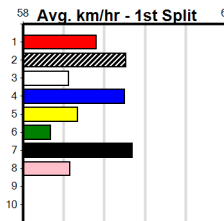

THE BECKLEY CENTRE GEELONG (275+

Distance: 400m, Race Type: Maiden, Total Prizemoney: $1,530
1st: $1,000, 2nd: $320, 3rd: $160, 4th: $50

1

4:53PM
(VIC time)

Watchdog Tips: **0 0 0 0** Bet: .