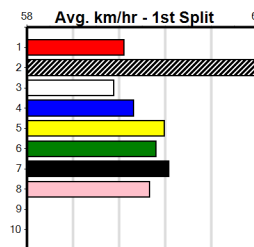

GEELONG PRINTING (275+RANK)

Distance: 400m, Race Type: Grade 5, Total Prizemoney: $1,530
1st: $1,000, 2nd: $320, 3rd: $160, 4th: $50

Watchdog Tips:

Bet:

Form Box	Wgt	Dist	Track	Date	Time	BON	Margin	1st/2nd (Time)	PIR	Checked	Comment	WR	Split 1	S/P	Grade

ZIPPING PHOENIX (NSW)[5]

BK Dog Jul-20 Sire: ZIPPING GARTH Dam: ZIPPING WILLOW
Owner(s): D Webber
Trainer: Daniel Webber (Harkness)
Winning Distances: < 300m (2) 300 - 399m (3) 400 - 499m (6) 500 - 599m (1) 600 - 699m (0) > 700m (0)
Winning Weights: 31.2(2) 31.5(1) 31.6(1) 31.8(1) 31.9(1) 32.3(1) 32.5(1) 32.6(3) 32.9(1)

6th (1)	31.7	390	BAL	R4	03-Apr-24	22.56	21.97	8.50L PACKHAM SILK (21.99)	M/77	.	.	W	8.80	$21.30	X34
7th (3)	31.7	425	BEN	R11	12-Apr-24	24.58	23.73	12.00 NEVER ANY DOUBT (23.74)	M/877	.	.	W	6.96	$13.40	5
6th (2)	31.6	400	GEL	R11	26-Apr-24	23.10	22.29	12.00 IRVING BALE (22.29)	M/66	.	.	W	8.84	$68.00	X45
3rd (8)	31.6	425	BEN	R4	03-May-24	24.24	23.69	5.00L BOROUGH SALTS (23.89)	M/323	.	.	W	6.62	$3.60	5
6th (5)	31.6	390	BAL	R12	08-May-24	22.46	22.06	5.50L ASTON WESTERN (22.08)	M/77	.	.	W	8.77	$10.70	5
3rd (7)	31.6	390	BAL	R3	15-May-24	22.33	22.06	1.5L INTER STAR FIRE (22.24)	S/24	.	.	W	8.52	$4.80	5
4th (2)	31.8	390	BAL	R4	22-May-24	22.90	21.85	9.00L WHAT HOPE (22.27)	M/56	.	.	W	8.94	$4.60	5
5th (2)	31.5	350	HVL	R7	02-Jun-24	20.04	19.24	5.00L RUMOUR CONFIRMED	S/6	.	.	.	6.71	$8.50	5

Last 3 wins NOT included above

1st (5)	31.2	410	HOR	R3	14-Nov-23	23.19	22.83	4.00L SEANCE SAM (23.46)	M/11	.	.	W	10.15	$2.20	5
1st (7)	31.5	390	BAL	R12	07-Dec-23	21.89	21.74	3.25L BLACKPOOL DOZER (22.11)	M/12	.	.	SW	8.29	$2.30	5
1st (5)	31.8	390	WBL	R9	15-Feb-24	22.15	21.95	3.25L SUMMER OWL (22.37)	Q/11	.	.	SW	8.50	$12.40	X45

Box History

Bx	1st	2nd	3rd	4th	5th	6th	7th	8th	
1	1	2					1	2	1
2			1	1	1	3	3		
3			2					3	
4	1	1		2	1				
5	3	2	2	2	2	2		1	
6	1			1		1			
7	4	3	2	1				1	
8	2	2	2						

Prize Best Starts Trk/Dts APM

Prize	$34215.00
Best Starts	22.26(7)-24/2/23
Trk/Dts	60-12-13-7
APM	3-1-0-0
	4843