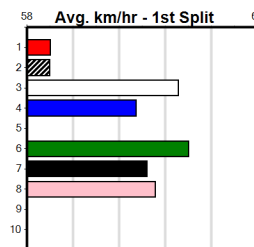

SPORTSBET BET WITH MATES (275+RANK)

Distance: 460m, Race Type: Maiden, Total Prizemoney: $1,530
1st: $1,000, 2nd: $320, 3rd: $160, 4th: $50

Watchdog Tips: ☐ ☐ ☐ ☐ ☐ Bet:

Form Box	Wgt	Dist	Track	Date	Time	BON	Margin	1st/2nd (Time)	PIR	Checked	Comment	WR	Split 1	S/P	Grade

1

MR. PERSONALITY [M]
BK Dog Dec-21 Sire: ALLEN DEED Dam: BLACK MUSTANG Trainer: Bernie Ender (St Albans)
Owner(s): G Fisher
Winning Distances: < 300m (0) 300 - 399m (0) 400 - 499m (0) 500 - 599m (0) 600 - 699m (0) > 700m (0)
Winning Weights:
ST (-) 34.7 300 HVL 03-Mar-24 17.51 0.01L Trial Cleared M 1of1 . . . ST
4th (8) 34.6 300 HVL R2 08-Mar-24 17.31 16.71 0.50L WARDAN JILUNGIN (17.28) S/7 . . . 4.16 $3.60 T3-M
7th (8) 34.6 390 BAL R1 01-Apr-24 23.58 22.14 15.00 PELICAN FLYER (22.58) M/76 . . . W 8.88 $23.70 T3-M
6th (8) 34.8 390 BAL R1 15-Apr-24 23.34 22.28 7.50L SALMON SPRAY (22.83) S/86 . . . SW 8.94 $26.40 T3-M
5th (1) 34.8 390 BAL R1 21-Apr-24 23.63 22.23 13.00 WHATEVER WILLOW (22.78) S/74 . . . 8.98 $24.00 M
5th (6) 34.9 390 BAL R2 12-May-24 22.84 22.15 8.00L LEONARDO ZEAL (22.29) S/55 . . . 8.90 $27.00 T3-M
5th (1) 35.0 390 BAL R1 09-Jun-24 23.23 22.34 11.00 JEFF THE MAN (22.51) S/88 . . . 9.02 $18.20 T3-M
5th (5) 34.9 450 BAL R3 16-Jun-24 26.59 25.67 6.50L HARD ROTOR (26.15) M/675 . . . 6.91 $43.70 T3-M
Last 3 wins NOT included above

Box History

Bx	1st	2nd	3rd	4th	5th	6th	7th	8th
1					2			
2								
3								1
4								1
5					1			
6					1			
7								
8			1			1	1	

Prize Best	$50.00
Starts	FSH
Trk/Dts	9-0-0-0
APM	0-0-0-0
	30

2

TAKE A CARNATION [M]
BK Bitch Oct-20 Sire: MY BRO FABIO Dam: STARLIGHT JILL Trainer: Shane Jack (Dalmore)
Owner(s): DIRTY RATS TWO (SYN), S Jack, S Burke
Winning Distances: < 300m (0) 300 - 399m (0) 400 - 499m (0) 500 - 599m (0) 600 - 699m (0) > 700m (0)
Winning Weights:
6th (3) 30.7 595 SAP R3 07-Apr-24 35.42 34.23 18.00 ELLA'S BABE (34.23) M/7776 . . . 9.91 $55.10 RW
2nd (1) 30.9 460 WGL R3 11-Apr-24 26.71 25.83 13.00 SHIV ROY (25.83) M/565 . . . 6.93 $31.10 T3-M
3rd (5) 30.2 460 WGL R3 02-May-24 26.91 25.98 2.00L JESSICA GEM (26.77) S/785 . . . 7.00 $24.30 T3-M
8th (4) 29.7 515 SAP R1 05-May-24 30.94 29.71 12.00 STAR BRIE (30.16) S/8888 . . . 5.69 $34.70 M
5th (7) 30.1 460 WGL R3 04-Jun-24 26.79 26.11 6.00L WRONG MISSY (26.37) M/766 . . . 7.09 $98.00 T3-M
6th (6) 30.3 515 SAP R1 10-Jun-24 30.63 29.57 9.50L LAPIS LAZULI (29.98) S/8866 . . . 5.48 $108.10 M
7th (3) 30.8 350 HVL R9 14-Jun-24 20.30 19.40 4.50L MY BOY TED (19.98) M/8 . . . 7.12 $33.20 T3-M
7th (2) 30.4 595 SAP R2 17-Jun-24 35.63 34.30 14.00 MY SLICK RICK (34.69) S/8877 . . . 10.10 $46.60 RW
Last 3 wins NOT included above

Box History

Bx	1st	2nd	3rd	4th	5th	6th	7th	8th
1		3		3		1	1	
2					1	1	1	1
3				1		2	1	
4		1		3			2	1
5			2	1	3	1	2	
6			3	1	4	1	2	
7			1	1	3	3	2	
8		1	1	1	1	2		1

Prize Best	$4730.00
Starts	NBT
Trk/Dts	60-0-5-7
APM	3-0-0-0
	1475