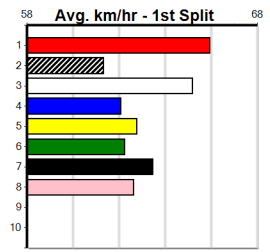

SPORTSBET BS RESPONSIBLY (275+RANK)

Distance: 400m, Race Type: Grade 5, Total Prizemoney: $1,530
1st: $1,000, 2nd: $320, 3rd: $160, 4th: $50

Watchdog Tips: ☐ ☐ ☐ ☐ ☐ ☐

Bet:

Form Box	Wgt	Dist	Track	Date	Time	BON	Margin	1st/2nd (Time)	PIR	Checked	Comment	WR	Split 1	S/P	Grade
MAJOR BOUNTY [5]															
BD	Dog			Feb-21			Sire: AMERICAN MONSTER		Dam: AVATAR MINTY		Trainer: Brian Hodgson (Smythesdale)				
Owner(s): B Dowler															
Winning Distances: < 300m (0) 300 - 399m (3) 400 - 499m (0) 500 - 599m (0) 600 - 699m (0) > 700m (0)															
Winning Weights: 30.7(1) 30.9(1) 31.2(1)															
5th (2)	30.5	400	GEL	R10	19-Mar-24	23.59	22.37	5.50L GUNAI RUMOURS (23.21)	M/11	.	.	.	8.68	$23.70	6G
4th (8)	30.9	390	WBL	R4	26-Mar-24	22.91	22.28	5.50L BEYOND BELIEF (22.55)	M/22	.	.	.	8.91	$13.60	5
4th (6)	31.9	305	MTG	R2	04-Apr-24	18.16	17.75	6.00L HERE FOR GLORY (17.75)	.	.	.	.	5.90	$4.20	RW
4th (5)	31.6	305	MTG	R3	11-Apr-24	18.12	17.59	5.50L QUANTUM'S DREAM (17.73)	.	.	.	.	5.99	$11.00	RW
4th (1)	31.5	390	WBL	R12	15-Apr-24	22.73	22.46	3.00L ALDREN BALE (22.52)	M/12	.	.	.	8.66	$7.50	5
3rd (1)	32.2	300	MBS	R5	23-Apr-24	16.69	16.05	2.00L BEAST CUT LOOSE (16.55)	.	.	.	.	4.49	$21.00	6
8th (6)	32.4	300	MBS	R5	30-Apr-24	17.75	16.84	7.00L MIRACLE TO EXCEL (17.25)	.	.	.	.	4.73	$7.00	6
6th (5)	32.2	390	WBL	R11	13-May-24	22.93	22.34	7.50L REGAL RHODE (22.41)	S/66	.	.	.	9.14	$7.40	5
Last 3 wins NOT included above															
1st (1)	30.9	300	HVL	R2	28-Feb-23	17.08	16.91	2.75L MY NAME'S CARL (17.27)	S/5	.	SW	.	4.01	$3.50	M
1st (3)	30.7	300	HVL	R9	15-Mar-23	16.94	16.72	0.05L CRUELLA (16.94)	S/6	.	.	.	4.04	$15.40	7
1st (5)	31.2	390	WBL	R10	13-Nov-23	22.63	22.35	3.25L SAINT SHELL (22.84)	M/11	.	.	.	8.73	$12.60	6G

Box History								
Bx	1st	2nd	3rd	4th	5th	6th	7th	8th
1	1	1	1	2				
2		1		1	3		1	1
3	1				2			1
4					1			
5	1		1	1		1		3
6				2		2		2
7		1					2	1
8	1		2	1	1			1
Prize Best	$6565.00							
Starts	NBT							
Trk/Dts	40-3-3-2							
APM	5-0-0-1							
	788