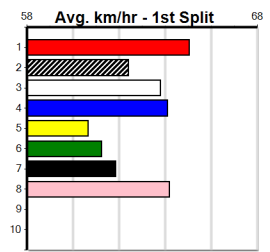

Sire: Dam: Trainer:

Owner(s):

Winning Distances: < 300m (0) 300 - 399m (0) 400 - 499m (0) 500 - 599m (0) 600 - 699m (0) > 700m (0)

Winning Weights:

Box History

MILLERS MUZZLES (275+RANK)

Distance: 400m, Race Type: Grade 6, Total Prizemoney: \$1,530
1st: \$1,000, 2nd: \$320, 3rd: \$160, 4th: \$50