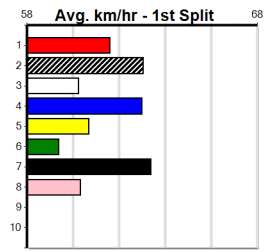

THE BECKLEY CENTRE GEELONG (275+RANK)

Distance: 400m, Race Type: Maiden, Total Prizemoney: $1,530
1st: $1,000, 2nd: $320, 3rd: $160, 4th: $50

Watchdog Tips:

Bet:

Form Box	Wgt	Dist	Track	Date	Time	BON	Margin	1st/2nd (Time)	PIR	Checked	Comment	WR	Split 1	S/P	Grade

BE FRANK [M]
BK Dog Apr-22 Sire: FERAL FRANKY Dam: WONDER MISS
Owner(s): D Shovan
Winning Distances: < 300m (0) 300 - 399m (0) 400 - 499m (0) 500 - 599m (0) 600 - 699m (0) > 700m (0)
Winning Weights:
4th (4) 31.9 300 HVL R3 13-Dec-23 17.25 16.63 4.75L BERRY BLUE EVIE (16.92) M/3 . . . 4.01 $11.70 M
8th (6) 31.8 390 SHP R10 18-Dec-23 23.23 21.53 15.00 CHASING HEARTS (22.18) S/78 . . . 8.92 $19.20 M
6th (1) 32.2 390 SHP R2 28-Dec-23 23.24 22.17 8.00L HILLBILLY ROCKY (22.72) S/43 . . . 8.84 $3.90 T3-M
5th (6) 32.4 300 HVL R1 11-Jan-24 17.61 16.88 5.00L DEMONESS (17.28) M/3 . . . 4.07 $12.20 M
2nd (7) 32.4 300 HVL R1 17-Jan-24 17.48 16.63 3.5L ASTON MIKAELA (17.25) M/3 . . . 4.02 $16.50 M
6th (5) 32.1 390 SHP R1 20-Jan-24 23.20 21.80 12.00 TOP NOTCH SCOTCH (22.39) M/45 . . . 8.78 $29.00 M
8th (7) 31.2 390 SHP R2 30-May-24 24.36 22.15 22.00 ASTON QUARTZ (22.88) M/67 . . . 9.45 $15.50 M
8th (5) 30.8 390 BAL R1 16-Jun-24 23.99 22.46 21.00 BRILEY RIOT (22.55) S/77 . . . W 8.82 $76.10 T3-M

Last 3 wins NOT included above

Box History

Bx	1st	2nd	3rd	4th	5th	6th	7th	8th
1							1	
2								
3							1	
4					1			
5						1		1
6						1		1
7	1							1
8								

Prize Best $650.00
Starts FSH
Trk/Dts 9-0-1-0
APM 0-0-0-0
234

PAW KRONOS (NSW)[M]
FBD Dog Jul-22 Sire: FERNANDO BALE Dam: DYNA KELLY
Owner(s): B Wheeler
Winning Distances: < 300m (0) 300 - 399m (0) 400 - 499m (0) 500 - 599m (0) 600 - 699m (0) > 700m (0)
Winning Weights:
8th (4) 33.0 410 HOR R2 14-May-24 24.50 23.14 9.00L ASTON CORTES (23.90) M/88 . . . 11.12 $5.50 M
3rd (2) 32.9 400 WGL R3 18-May-24 23.39 22.82 5.50L BON STAR (23.02) M/22 . . . SW 8.62 $5.00 M
5th (1) 32.7 390 SHP R1 06-Jun-24 22.99 22.12 12.00 PAW HUNTER (22.20) M/44 . . . 8.67 $8.50 T3-M
5th (7) 32.4 390 WBL R1 10-Jun-24 22.81 22.18 4.25L HARTLAND DUKE (22.52) M/44 . . . 8.87 $5.60 M
5th (4) 33.3 390 WBL R1 17-Jun-24 23.52 22.51 13.00 MENTION (22.66) M/75 . . . 9.28 $7.50 M

Last 3 wins NOT included above

Box History

Bx	1st	2nd	3rd	4th	5th	6th	7th	8th
1					1			
2		1						
3								
4					1			1
5								
6								
7					1			
8								

Prize Best $160.00
Starts FSH
Trk/Dts 5-0-0-1
APM 0-0-0-0
128

OUT TO STAGGER [M]
BEBD Bitch May-22 Sire: WHISKEY RIOT Dam: DEADLY BASILISA
Owner(s): Reynolds Cram (SYN), C Reynolds, B Cram
Winning Distances: < 300m (0) 300 - 399m (0) 400 - 499m (0) 500 - 599m (0) 600 - 699m (0) > 700m (0)
Winning Weights:
5th (1) 27.1 390 SHP R6 03-Jun-24 23.02 21.80 12.00 SUPER SEATTLE (22.25) M/54 . . . 8.86 $39.30 MH
6th (6) 27.0 390 BAL R1 12-Jun-24 22.97 22.07 7.50L FLYING PETAL (22.48) S/75 . . . 8.87 $61.00 M

Last 3 wins NOT included above

Box History

Bx	1st	2nd	3rd	4th	5th	6th	7th	8th
1								
2								
3								
4								
5								
6						1		
7								
8								

Prize Best $0.00
Starts FSH
Trk/Dts 2-0-0-0
APM 0-0-0-0
0