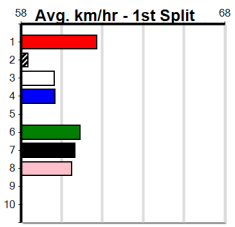

Warragul

HOOKED ON SCOTCH AT STUD (275+ RA

Distance: 400m, Race Type: Maiden, Total Prizemoney: $1,530
1st: $1,000, 2nd: $320, 3rd: $160, 4th: $50

1

2:49PM
(VIC time)

PLUSH (6) showed some improvement when placed last time and she will find this a lot easier.
FOXY LADY SONG (8) is better than her past few runs and she will be strong in the run home.
ALPHA GIRL (7) can run a cheeky race.

Watchdog Tips: **6** **8** **7** **4** **Bet:** **Box Quinella 6,7,8 ($10 for 333.33%)**