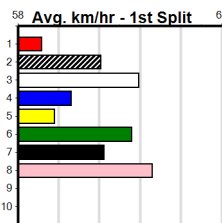

PAUA OF BUDDY AT STUD (275+ RANK)

Distance: 460m, Race Type: Grade 6, Total Prizemoney: $1,530
1st: $1,000, 2nd: $320, 3rd: $160, 4th: $50

9

5:34PM

(VIC time)

BLUE NITROGEN (2) has been dominant in his past two and he will continue to get better with more racing. GYPSY KING (1) is drawn to settle close and he will be strong in the run home. RANGER'S GIRL (3) is more than capable.

Watchdog Tips:

2

1

3

4

Bet:

Win 2