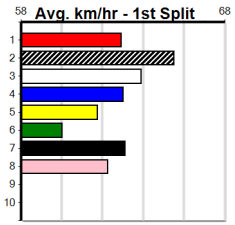

KHAN'S HOSPITALITY SERVICES (275+ R

Distance: 400m, Race Type: Grade 7, Total Prizemoney: $1,530
1st: $1,000, 2nd: $320, 3rd: $160, 4th: $50

REBECCA RIOT (7) was never headed here two runs back and she looks very well graded again.
KENZIE KID (5) is better than her past few runs and she just needs a little room early on. CRYPTO ROYALTY (2) is showing some promise.

Watchdog Tips: 7 5 2 1 **Bet:** Win 7