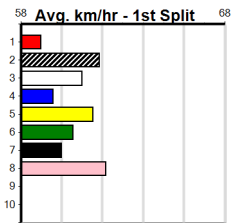

SPORTSBET BET WITH MATES (275+ RAN

Distance: 460m, Race Type: Maiden, Total Prizemoney: $1,530
1st: $1,000, 2nd: $320, 3rd: $160, 4th: $50

Watchdog Tips: 8 7 2 5 **Bet:** Win 8

1 TAKE A CARNATION [M] *Had plenty of chances, one paced, prefer others*
BK B Oct-20 MY BRO FABIO **STARLIGHT JILL** **$21.00**

Trainer: Shane Jack (Dalmore)

6th (6)	30.3	515	SAP	R1	10-Jun-24	30.63	29.57	9.50	LAPIS LAZULI (29.98)	S/8866	.	.	.	5.48	$108.10	M
7th (3)	30.8	350	HVL	R9	14-Jun-24	20.30	19.40	4.50	LMY BOY TED (19.98)	M/8	.	.	.	7.12	$33.20	T3-M
7th (2)	30.4	595	SAP	R2	17-Jun-24	35.63	34.30	14.00	LMY SLICK RICK (34.69)	S/8877	.	.	.	10.10	$46.60	RW
5th (2)	30.3	460	GEL	R2	22-Jun-24	26.76	26.08	8.00	LHURDLING HAROLD (26.23)	S/776	.	.	W	7.15	$49.10	M

Owner(s): DIRTY RATS TWO (SYN), S Jack, S Burke

Winning Boxes

1	2	3	4	5	6	7	8
Prize Best							
Starts							
Trk/Dst							
APM							

Prize Best: $4,730.00
NBT
Starts: 61-0-5-7
Trk/Dst: 20-0-3-4
APM: $1411

2 BENNACHIE LANE (QLD)[M] *Showed improvement last time, can threaten*
BK D May-21 KEYBOW **BOGIE BULLET** **$4.60**

Trainer: Arthur Bonat (Lyndhurst)

6th (2)	33.1	350	HVL	R1	19-May-24	20.22	19.28	6.00	BANK ROBBER (19.80)	S/8	.	SW	.	6.94	$4.20	M
5th (4)	32.9	400	WGL	R2	04-Jun-24	23.38	22.82	4.75	LCRYPTO PRINCE (23.05)	S/75	.	.	.	8.90	$11.40	T3-M
4th (1)	32.8	400	WGL	R2	11-Jun-24	23.24	22.72	3.5	LSAXON KELTON (23.00)	M/44	.	.	.	8.62	$10.70	M
2nd (4)	32.8	400	WGL	R1	15-Jun-24	23.36	22.97	3.00	L GALLOPING JESSIE (23.16)	S/53	.	.	.	8.79	$1.90	M

Owner(s): Bonat Racing (SYN), A Bonat, S Flegg, A Bonat

Winning Boxes

1	2	3	4	5	6	7	8
Prize Best							
Starts							
Trk/Dst							
APM							

Prize Best: $395.00
FSTD
Starts: 5-0-1-0
Trk/Dst: 0-0-0-0
APM: $395

3 SMOKIN' BLASTER [M] *Placed in two of four here, place hope again*
BK D Dec-21 WALK HARD **HONEY BOURBON** **$8.00**

Trainer: Nicole Lund (Longwarry)

5th (8)	31.4	460	WGL	R2	23-May-24	26.83	26.11	7.00	WEEONA BORIS (26.35)	S/765	.	.	.	6.95	$10.70	M
4th (8)	31.3	460	WGL	R2	30-May-24	26.81	25.91	7.00	RYDER'S MAGIC (26.33)	M/555	.	.	.	6.79	$27.30	T3-M
2nd (7)	31.9	460	WGL	R3	13-Jun-24	26.64	26.03	2.75	LWARRIOR SAL (26.46)	M/322	.	.	.	6.80	$4.40	M
5th (7)	31.7	400	WGL	R2	20-Jun-24	23.30	22.89	4.00	L MARS BALE (23.02)	M/65	.	.	.	8.93	$7.80	T3-M

Owner(s): N Lund

Winning Boxes

1	2	3	4	5	6	7	8
Prize Best							
Starts							
Trk/Dst							
APM							

Prize Best: $580.00
NBT
Starts: 10-0-1-1
Trk/Dst: 4-0-1-1
APM: $538

4 PARUMBA PRINCE [M] *Tough draw, steady record here, next time*
BK D Feb-22 FERAL FRANKY **WAR RUBY** **$12.00**

Trainer: Eddie Lieshout (Drouin West)

3rd (7)	32.6	435	SLE	R1	22-May-24	25.63	24.63	3.5	LMR. DRIFTER (25.40)	S/753	.	.	.	5.82	$5.00	M
5th (4)	33.0	460	WGL	R2	30-May-24	26.84	25.91	7.50	RYDER'S MAGIC (26.33)	S/776	.	.	.	6.86	$25.70	T3-M
7th (6)	33.1	460	WGL	R3	13-Jun-24	27.34	26.03	13.00	LWARRIOR SAL (26.46)	S/787	.	.	.	6.98	$10.20	M
4th (8)	33.5	400	WGL	R2	20-Jun-24	23.19	22.89	2.50	L MARS BALE (23.02)	S/84	.	.	.	8.97	$24.30	T3-M

Owner(s): E Lieshout

Winning Boxes

1	2	3	4	5	6	7	8
Prize Best							
Starts							
Trk/Dst							
APM							

Prize Best: $450.00
NBT
Starts: 15-0-0-2
Trk/Dst: 6-0-0-0
APM: $306