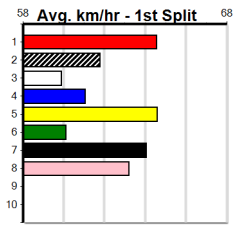

HARD STYLE RICO AT STUD (275+ RANK)

Distance: 400m, Race Type: Grade 7, Total Prizemoney: $1,530
1st: $1,000, 2nd: $320, 3rd: $160, 4th: $50

Watchdog Tips:

1 2 7 8

Bet:

Win 1