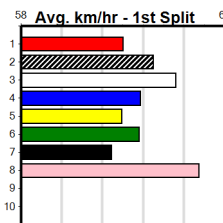

Warragul

SENNACHIE AT STUD (275+ RANK)

Distance: 400m, Race Type: Grade 5, Total Prizemoney: $1,530
1st: $1,000, 2nd: $320, 3rd: $160, 4th: $50

5

4:17PM

(VIC time)

QUEEN KATHLEEN (1) has a good record here and she will find this easier than her most recent racing. OCCIPITAL (6) has been luckless of late and a clear run early can see him make amends. BE RUGGED (4) has been placed in two of three here.

Watchdog Tips: 1 6 4 7 **Bet:** Win 1

Form	Box	Weight	Dist	Track	Date	Time	BON	Margin	1st/2nd (Time)	PIR	Checked	Comment	W/R	Split 1	S/P	Grade	Winning Boxes							
1 QUEEN KATHLEEN [5]																	IT'S HER FATE							
Trainer: Matthew Height (Yarragon)																	Prize Best $2.80							
6th	(1)	29.5	400	WGL	R10	16-May-24	23.36	22.71	8.00	BEAUTIFUL LIAR (22.83)	M/55	.	.	8.80	$17.30	T3-5	<table border="1" style="font-size: 8px;"> <tr><td>1</td><td>2</td><td>3</td><td>4</td><td>5</td><td>6</td><td>7</td><td>8</td></tr> <tr><td>2</td><td>2</td><td></td><td></td><td>1</td><td>6</td><td>1</td><td>2</td></tr> <tr><td colspan="8">Prize Best $23,295.00</td></tr> <tr><td colspan="8">Starts 58-8-14-5</td></tr> <tr><td colspan="8">Trk/Dst 22-3-3-4</td></tr> <tr><td colspan="8">APM $1512</td></tr> </table>							
Owner(s): M Height																								
2 LILLY RUSH [5]																	LEKTRA MISS							
Trainer: Paul Larkin (Drouin)																	Prize Best $10.00							
5th	(2)	26.5	300	HVL	R11	15-Mar-24	17.27	16.83	4.50	FURIOUS ANGEL (16.96)	M/1	.	.	3.93	$10.50	T3-5	<table border="1" style="font-size: 8px;"> <tr><td>1</td><td>2</td><td>3</td><td>4</td><td>5</td><td>6</td><td>7</td><td>8</td></tr> <tr><td>2</td><td>2</td><td></td><td></td><td></td><td>1</td><td>2</td><td>1</td></tr> <tr><td colspan="8">Prize Best $15,926.43</td></tr> <tr><td colspan="8">Starts 75-8-10-13</td></tr> <tr><td colspan="8">Trk/Dst 21-3-3-3</td></tr> <tr><td colspan="8">APM $1901</td></tr> </table>							
Owner(s): P Larkin																								
3 REAL MICKOY [5]																	IZUMI							
Trainer: Margaret Campbell (Longwarry)																	Prize Best $12.00							
7th	(3)	30.5	350	TRA	R4	15-Apr-24	20.51	19.87	6.00	MEDIATOR (20.12)	M/78	.	.	6.83	$38.40	5	<table border="1" style="font-size: 8px;"> <tr><td>1</td><td>2</td><td>3</td><td>4</td><td>5</td><td>6</td><td>7</td><td>8</td></tr> <tr><td>2</td><td>1</td><td>1</td><td></td><td></td><td></td><td></td><td></td></tr> <tr><td colspan="8">Prize Best $17,100.00</td></tr> <tr><td colspan="8">Starts 65-5-12-8</td></tr> <tr><td colspan="8">Trk/Dst 23-1-7-6</td></tr> <tr><td colspan="8">APM $1671</td></tr> </table>							
Owner(s): M Campbell																								
4 BE RUGGED [5]																	ZIPPING TINA							
Trainer: Gary Mcmillan (Nambrok)																	Prize Best $7.50							
7th	(5)	29.0	300	HVL	R11	06-May-24	17.48	16.85	9.00	SPANISH BULLET (16.85)	M/6	.	.	4.09	$17.80	5	<table border="1" style="font-size: 8px;"> <tr><td>1</td><td>2</td><td>3</td><td>4</td><td>5</td><td>6</td><td>7</td><td>8</td></tr> <tr><td></td><td>1</td><td></td><td></td><td></td><td></td><td>1</td><td>5</td></tr> <tr><td colspan="8">Prize Best $14,765.00</td></tr> <tr><td colspan="8">Starts NBT</td></tr> <tr><td colspan="8">Trk/Dst 64-8-8-6</td></tr> <tr><td colspan="8">APM $3810</td></tr> </table>							
Owner(s): G Mcmillan																								
5 DESSERT GIRL [5]																	BOLD DESERT							
Trainer: Lindsay Fulford (Maffra)																	Prize Best $6.00							
2nd	(2)	30.6	400	WGL	R9	16-May-24	23.23	22.71	7.00	LASTON BEAUFORT (22.74)	M/32	.	.	8.56	$6.60	T3-5	<table border="1" style="font-size: 8px;"> <tr><td>1</td><td>2</td><td>3</td><td>4</td><td>5</td><td>6</td><td>7</td><td>8</td></tr> <tr><td></td><td>2</td><td>2</td><td></td><td>2</td><td>1</td><td></td><td>1</td></tr> <tr><td colspan="8">Prize Best $21,265.00</td></tr> <tr><td colspan="8">Starts 61-8-9-8</td></tr> <tr><td colspan="8">Trk/Dst 13-1-1-5</td></tr> <tr><td colspan="8">APM $1121</td></tr> </table>							
Owner(s): L Fulford																								
6 OCCIPITAL [5]																	TEMPORALIS							
Trainer: Kathrynne Tabb (Lara)																	Prize Best $4.80							
7th	(7)	33.5	300	HVL	R11	05-May-24	17.11	16.69	4.25	TROPIC MAN (16.82)	M/6	.	.	4.03	$34.50	X45	<table border="1" style="font-size: 8px;"> <tr><td>1</td><td>2</td><td>3</td><td>4</td><td>5</td><td>6</td><td>7</td><td>8</td></tr> <tr><td>3</td><td>1</td><td>1</td><td></td><td>1</td><td></td><td></td><td>2</td></tr> <tr><td colspan="8">Prize Best $18,100.00</td></tr> <tr><td colspan="8">Starts 34-8-6-2</td></tr> <tr><td colspan="8">Trk/Dst 1-0-0-0</td></tr> <tr><td colspan="8">APM $1252</td></tr> </table>							
Owner(s): TABB FAMILY (SYN), M Tabb, S Tabb, K Tabb