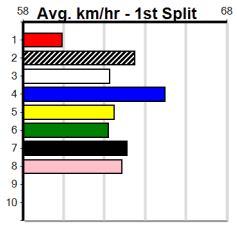

SPORTSBET GO THE BLUE DOG (275+ R

Distance: 460m, Race Type: Grade 5, Total Prizemoney: $1,530
1st: $1,000, 2nd: $320, 3rd: $160, 4th: $50

OUR TIGER NORMA (7) trialled well around Healesville of late and he will be better for the run at Geelong. SUMMER LOVIN' (6) will appreciate the drop in class and she just needs some luck early on. LINDENOW GRACE (8) has claims.

Watchdog Tips: 7 6 8 1 **Bet:** Box Quinella 6,7,8 ($10 for 333.33%)