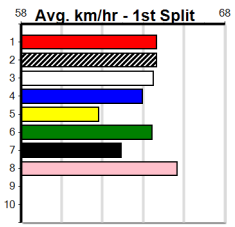

MC GRAFIX & SIGNS (275+ RANK)

Distance: 460m, Race Type: Grade 5, Total Prizemoney: $1,530
1st: $1,000, 2nd: $320, 3rd: $160, 4th: $50

6

4:37PM

(VIC time)

TARGET RANGE (4) will find this easier than her most recent racing and she should assume control before the bend. COLLINDA AIR (5) is better than her form reads and she can show early speed at times. TEASER'S BEAUTY (2) has claims.

Watchdog Tips:

4 **5** **2** **6**

Bet:

Win 4