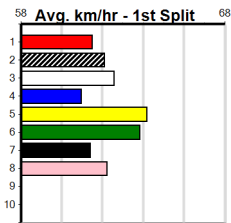

SHIMA SHINE AT STUD (275+ RANK)

Distance: 460m, Race Type: Grade 7, Total Prizemoney: $1,530
1st: $1,000, 2nd: $320, 3rd: $160, 4th: $50

7
4:52PM
(VIC time)

BLACK IN STYLE (6) has been luckless since his top debut win at Sandown and he should find this easier. IT'S A HOUDINI (1) has been solidly placed in his past two here and he is drawn to get the breaks. AS YOU WERE (5) can run a cheeky race

Watchdog Tips: **6** **1** **5** **3** **Bet:** **Win 6**