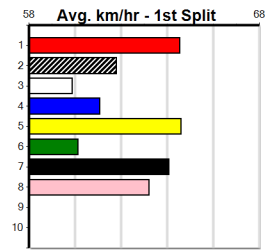

HARD STYLE RICO AT STUD (275+ RANK)

Distance: 400m, Race Type: Grade 7, Total Prizemoney: $1,530
1st: $1,000, 2nd: $320, 3rd: $160, 4th: $50

DANCING DARCIE (1) was never headed in her handy 23.23 win here and she will prove hard to reel in again. ROMAN EMPIRE (2) is better than his past few runs and he can follow the red through early on. OPRAH BALE (7) can run a cheeky race.

Watchdog Tips: 1 2 7 8 Bet: Win 1