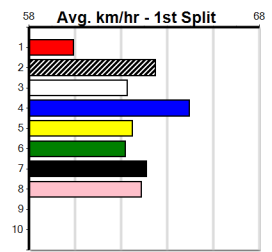

SPORTSBET GO THE BLUE DOG (275+ RANK)

Distance: 460m, Race Type: Grade 5, Total Prizemoney: $1,530
1st: $1,000, 2nd: $320, 3rd: $160, 4th: $50

OUR TIGER NORMA (7) trialled well around Healesville of late and he will be better for the run at Geelong. SUMMER LOVIN' (6) will appreciate the drop in class and she just needs some luck early on. LINDENOW GRACE (8) has claims.

Watchdog Tips: 7 6 8 1 Bet: Box Quinella 6,7,8 ($10 for 333.33%)

TRICKY KELVIN [5] Handy PB here, goes well here, keep safe $3.60
Owner(s): J Gieschen
Winning Distances: < 300m (0) 300 - 399m (0) 400 - 499m (5) 500 - 599m (0) 600 - 699m (0) > 700m (0)
Winning Weights: 31.4(1) 31.6(1) 32.0(1) 32.2(2)
3rd (2) 31.6 460 WGL R4 02-May-24 26.50 25.98 6.00L BUSTER'S DREAM (26.10) M/653 . . . . 6.89 $21.80 T3-5
5th (5) 31.7 400 WGL R4 09-May-24 23.50 23.16 5.00L CAILAH'S CREW (23.16) S/76 . . . . 8.93 $10.90 5
5th (5) 31.9 460 WGL R8 16-May-24 26.72 26.16 6.50L UNCONTESTED (26.28) M/456 . . . . 6.79 $15.20 T3-5
6th (1) 31.9 510 SLE R8 22-May-24 29.56 29.10 4.25L DR. BROOKLYNN (29.27) M/676 . . . . 9.56 $15.80 5
7th (7) 32.3 510 SLE R5 26-May-24 29.41 28.85 8.50L BROCKY SANDS (28.85) S/888 . . . . 9.55 $51.30 5H
4th (8) 32.8 500 TRA R7 07-Jun-24 28.60 27.68 5.00L VOLKANOVSKI (28.26) Q/444 . . . . 9.54 $68.70 5
8th (4) 33.0 460 WGL R8 13-Jun-24 26.93 26.03 13.00 QUIET LAKES (26.03) S/888 . . . . 7.08 $18.50 5
3rd (2) 32.9 460 WGL R6 20-Jun-24 26.63 26.11 7.50L FREE FALLING (26.11) M/776 . . . . 6.91 $31.60 T3-5
Last 3 wins NOT included above
1st (6) 32.2 460 WGL R5 23-Jul-23 26.01 26.01 4.75L BRAEMAR MURPHY (26.34) M/111 . . . . 6.62 $11.70 RW
1st (2) 32.0 460 WGL R5 30-Jul-23 26.19 25.69 0.10L DR. CHIEFTAIN (26.19) M/222 . . . . SW 6.66 $6.30 5
1st (1) 32.2 460 WGL R8 23-Nov-23 26.08 26.08 3.00L NIBIRU (26.28) S/863 . . . . 6.82 $7.00 X45
Trainer: Jennifer Gieschen (Valencia Cree)

BE YOURSELF [5] Just not racing well enough, prefer to watch $16.00
Owner(s): G Mcmillan
Winning Distances: < 300m (0) 300 - 399m (4) 400 - 499m (0) 500 - 599m (0) 600 - 699m (0) > 700m (0)
Winning Weights: 24.5(2) 24.8(1) 24.9(1)
6th (1) 24.1 350 HVL R7 06-May-24 20.13 19.70 5.00L ROMENA CHARM (19.79) M/8 . . . . 6.84 $12.30 5
4th (4) 23.8 350 TRA R4 13-May-24 20.46 19.97 7.00L WHIZZER (19.97) S/75 . . . . 6.96 $5.70 5
6th (7) 24.4 435 SLE R12 22-May-24 25.51 24.63 8.00L LAMONT BALE (24.95) M/578 . . . . 5.41 $4.30 5
5th (8) 24.1 435 SLE R12 27-May-24 25.33 24.27 2.75L BOMBER'S REWARD (25.14) M/455 . . . . 5.38 $2.70 5
6th (3) 24.2 300 HVL R12 29-May-24 17.36 16.76 8.00L SIDEWINDER (16.81) M/8 . . . . 4.16 $20.10 5
5th (2) 24.4 395 TRA R5 03-Jun-24 23.21 22.68 8.00L FREE FALLING (22.68) S/765 . . . . 4.03 $21.10 5
7th (1) 24.9 300 HVL R4 07-Jun-24 17.52 16.73 7.50L EVIL EDNA (17.02) M/4 . . . . 4.08 $40.80 T3-5
8th (3) 24.6 450 TRA R8 10-Jun-24 25.87 25.35 7.50L FURIOUS ANGEL (25.35) S/888 . . . . 7.03 $42.90 T3-5
Last 3 wins NOT included above
1st (1) 24.5 350 HVL R5 29-May-23 20.06 19.72 1.25L BE RUGGED (20.15) M/1 . . . . SW 6.72 $5.40 T3-RW
1st (8) 24.5 350 TRA R2 19-Jul-23 20.02 19.69 3.5L BE RUGGED (20.26) Q/11 . . . . 6.68 $6.30 RW
1st (7) 24.9 350 HVL R7 17-Nov-23 19.86 19.64 2.00L SUPERIOR SHIRLEY (19.99) M/1 . . . . SW 6.65 $22.60 T3-5
Trainer: Gary Mcmillan (Nambrok)