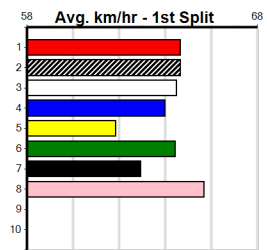

MC GRAFIX & SIGNS (275+ RANK)

Distance: 460m, Race Type: Grade 5, Total Prizemoney: $1,530
1st: $1,000, 2nd: $320, 3rd: $160, 4th: $50

TARGET RANGE (4) will find this easier than her most recent racing and she should assume control before the bend. COLLINDA AIR (5) is better than her form reads and she can show early speed at times. TEASER'S BEAUTY (2) has claims.

Watchdog Tips: 4 5 2 6 Bet: Win 4

ROCK THE MARJEN [5] Down on confidence, gets buried back, tested $12.00
Owner(s): STEV MARJEN (SYN), I Marr, C Stevens, L Burford
Trainer: David Jensen (Woodstock)
Box History table and Prize Best Starts Trk/Dts APM summary.

TEASER'S BEAUTY [5] No luck of late, has early speed, major player $6.00
Owner(s): U Bickerton
Trainer: Uta Bickerton (Pearcedale)
Box History table and Prize Best Starts Trk/Dts APM summary.

MIKADO ECLIPSE [5] Needs to lead, flat patch mid race, place $7.50
Owner(s): J AND J (SYN), M Barber, P Jones
Trainer: Paul Jones (Hoddles Creek)
Box History table and Prize Best Starts Trk/Dts APM summary.

TARGET RANGE [5] Drops in class, settles on the speed, go close $3.40
Owner(s): S Abela
Trainer: Susan Abela (Clyde)
Box History table and Prize Best Starts Trk/Dts APM summary.

COLLINDA AIR [5] Solid muster, gets a cart across, danger $4.20
Owner(s): S Tyler
Trainer: Samuel Tyler (Boisdale)
Box History table and Prize Best Starts Trk/Dts APM summary.