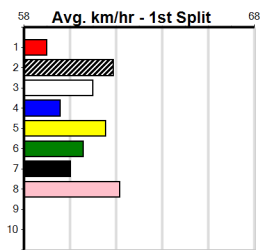

Warragul

2

3:09PM

(VIC time)

SPORTSBET BET WITH MATES (275+ RANK)

Distance: 460m, Race Type: Maiden, Total Prizemoney: $1,530

1st: $1,000, 2nd: $320, 3rd: $160, 4th: $50

AXEL'S RADAR (8) was impressive when placed at Geelong and he can go one better today.

LAKEVIEW APRIL (7) is better than her past few runs and she can settle on the speed.

BENNACHIE LANE (2) is an improving type.

Watchdog Tips: **8** **7** **2** **5** **Bet:** Win 8

1

Form Box **Wgt Dist Track** **Date Time** **BON** **Margin** **1st/2nd (Time)** **PIR** **Checked** **Comment** **WR** **Split 1** **S/P** **Grade**

TAKE A CARNATION [M] Had plenty of chances, one paced, prefer others **$21.00**

BK **Bitch** **Oct-20** **Sire: MY BRO FABIO** **Dam: STARLIGHT JILL** **Trainer: Shane Jack (Dalmore)**

Owner(s): DIRTY RATS TWO (SYN), S Jack, S Burke

Winning Distances: < 300m (0) 300 - 399m (0) 400 - 499m (0) 500 - 599m (0) 600 - 699m (0) > 700m (0)

Winning Weights:

2nd (1)	30.9	460	WGL	R3	11-Apr-24	26.71	25.83	13.00	SHIV ROY (25.83)	M/565	. . .	. . .	. . .	6.93	$31.10	T3-M	
3rd (5)	30.2	460	WGL	R3	02-May-24	26.91	25.98	2.00L	JESSICA GEM (26.77)	S/785	. . .	. . .	. . .	7.00	$24.30	T3-M	
8th (4)	29.7	515	SAP	R1	05-May-24	30.94	29.71	12.00	STAR BRIE (30.16)	S/8888	. . .	. . .	. . .	5.69	$34.70	M	
5th (7)	30.1	460	WGL	R3	04-Jun-24	26.79	26.11	6.00L	WRONG MISSY (26.37)	M/766	. . .	. . .	. . .	7.09	$98.00	T3-M	
6th (6)	30.3	515	SAP	R1	10-Jun-24	30.63	29.57	9.50L	LAPIS LAZULI (29.98)	S/8866	. . .	. . .	. . .	5.48	$108.10	M	
7th (3)	30.8	350	HVL	R9	14-Jun-24	20.30	19.40	4.50L	MY BOY TED (19.98)	M/8	. . .	. . .	. . .	7.12	$33.20	T3-M	
7th (2)	30.4	595	SAP	R2	17-Jun-24	35.63	34.30	14.00	MY SLICK RICK (34.69)	S/8877	. . .	. . .	. . .	10.10	$46.60	RW	
5th (2)	30.3	460	GEL	R2	22-Jun-24	26.76	26.08	8.00L	HURLDLING HAROLD (26.23)	S/776	. . .	. . .	. . .	W	7.15	$49.10	M

Last 3 wins NOT included above

Box History

Bx	1st	2nd	3rd	4th	5th	6th	7th	8th
1								
2		3					1	1
3				1			2	1
4		1		3				2
5				2	1	3	1	2
6				3	1	4	1	2
7				1	1	3	3	2
8		1	1	1	1	2		1

Prize Best $4730.00

Starts NBT

Trk/Dts 61-0-5-7

APM 20-0-3-4 1411

2

BENNACHIE LANE (QLD)[M] Showed improvement last time, can threaten **$4.60**

BK **Dog** **May-21** **Sire: KEYBOW** **Dam: BOGIE BULLET** **Trainer: Arthur Bonat (Lyndhurst)**

Owner(s): Bonat Racing (SYN), A Bonat, S Flegg, A Bonat

Winning Distances: < 300m (0) 300 - 399m (0) 400 - 499m (0) 500 - 599m (0) 600 - 699m (0) > 700m (0)

Winning Weights:

6th (2)	34.1	390	SHP	R3	29-Jan-24	23.18	22.03	7.50L	MOE PATTY (22.66)	M/65	. . .	. . .	. . .	9.18	$7.30	MH
6th (2)	33.1	350	HVL	R1	19-May-24	20.22	19.28	6.00L	BANK ROBBER (19.80)	S/8	. . .	SW	. . .	6.94	$4.20	M
5th (4)	32.9	400	WGL	R2	04-Jun-24	23.38	22.82	4.75L	CRYPTO PRINCE (23.05)	S/75	. . .	. . .	. . .	8.90	$11.40	T3-M
4th (1)	32.8	400	WGL	R2	11-Jun-24	23.24	22.72	3.5L	SAXON KELTON (23.00)	M/44	. . .	. . .	. . .	8.62	$10.70	M
2nd (4)	32.8	400	WGL	R1	15-Jun-24	23.36	22.97	3.00L	GALLOPING JESSIE (23.16)	S/53	. . .	. . .	. . .	8.79	$1.90	M

Last 3 wins NOT included above

Box History

Bx	1st	2nd	3rd	4th	5th	6th	7th	8th
1				1				
2							2	
3								
4		1			1			
5								
6								
7								
8								

Prize Best $395.00

Starts FSTD

Trk/Dts 5-0-1-0

APM 0-0-0-0 395