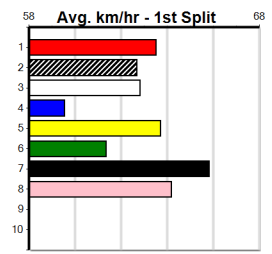

PHOTO MAN AT STUD (275+ RANK)

Distance: 400m, Race Type: Grade 5, Total Prizemoney: $1,530
1st: $1,000, 2nd: $320, 3rd: $160, 4th: $50

QUEST FOR DREAMS (7) returned to form with a smart 22.93 win here and she looks very well graded again. BUY DIRTY (6) will need some luck early but he can hit the line solidly, while ZAPPY BALE (8) has a good record from wide draws.

Watchdog Tips: 7 6 8 5 Bet: Win 7

STUNNING ONE [5] Down on best form but is well drawn, place $10.00
BK Bitch Feb-19 Sire: KINDA CRUEL RED Dam: STUNNING VIEW
Owner(s): BACHELOR CLUB (SYN), P Martinovic, J Martinovic, J Martinovic
Trainer: Peter Martinovic (Koo Wee Rup)

SPICY SIREN [5] Needs to lead, flat patch mid race, place $7.50
WF Bitch Aug-21 Sire: FERNANDO BALE Dam: CAPTAIN JACKIE
Owner(s): D Kerr
Trainer: Belinda Connolly (Caldermeade)

ASIA (NSW)[5] Beaten in all 11 runs here, out of her depth $26.00
W Bitch Jun-21 Sire: ORSON ALLEN Dam: MAGIC GYPSY
Owner(s): L Malacarne
Trainer: Steve Kaltsis (Shady Creek)

AKINA ADONIS [5] Resuming, likely to need a run or two, tested $21.00
WBK Dog Mar-20 Sire: COSMIC CHIEF Dam: IZUMI
Owner(s): TAMBO (SYN), S Mckay, J Rowley, D Mckay
Trainer: Samantha Mckay (Denison)

OCTARE STRIDE [5] Resuming, capable when fit, must keep safe $8.00
BEFW Bitch Jul-20 Sire: AUSSIE INFRARED Dam: SAW BLAZE
Owner(s): S Kipirtidis
Trainer: Stavros Kipirtidis (Cranbourne So)

1

2

3

4

5