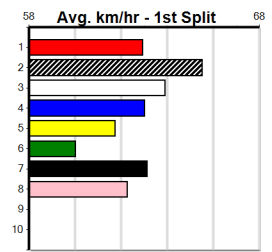

KHAN'S HOSPITALITY SERVICES (275+ RANK)

Distance: 400m, Race Type: Grade 7, Total Prizemoney: $1,530
1st: $1,000, 2nd: $320, 3rd: $160, 4th: $50

REBECCA RIOT (7) was never headed here two runs back and she looks very well graded again.
KENZIE KID (5) is better than her past few runs and she just needs a little room early on. CRYPTO ROYALTY (2) is showing some promise.

Watchdog Tips: 7 5 2 1 **Bet:** Win 7

Form Box	Wgt	Dist	Track	Date	Time	BON	Margin	1st/2nd (Time)	PIR	Checked	Comment	WR	Split 1	S/P	Grade	
1	PEPPERONI [7]															
	Resuming, capable when right, must keep safe															
	$6.00															
	BK Bitch Apr-22 Sire: MY REDEEMER Dam: BELLE'S ON BOOST															
	Owner(s): Smith Racing (SYN), D Smith, J Smith															
	Trainer: Danielle Smith (Lara)															
	Winning Distances: < 300m (0) 300 - 399m (1) 400 - 499m (0) 500 - 599m (0) 600 - 699m (0) > 700m (0)															
	Winning Weights: 28.3(1)															
	5th (1) 28.4 400 GEL R2 30-Jan-24 23.51 22.70 5.00L GOGO SKYE (23.16) M/65 . . . . . 8.77 $4.30 T3-M															
	3rd (8) 28.3 400 GEL R1 06-Feb-24 23.17 22.65 1.75L SPLIT REEF (23.07) M/54 . . . . . 8.69 $20.20 M															
1st (1) 28.3 390 WBL R2 19-Feb-24 22.87 22.26 2.00L ACTION ROYALE (23.00) Q/21 . . . . . 8.82 $3.80 M																
5th (7) 28.5 390 BAL R4 28-Feb-24 22.97 22.00 9.50L DAISY MAY (22.33) Q/77 . . . . . 8.93 $17.40 7																
2nd (2) 29.0 400 GEL R9 12-Mar-24 23.44 22.57 1.00L SGOOBY GRANGE (23.37) M/44 . . . . . 8.82 $2.00 7																
5th (2) 28.9 400 GEL R10 18-Mar-24 23.38 22.63 7.00L NOT FORGIVEN (22.89) M/55 . . . . . 8.82 $8.30 X67																
8th (7) 28.6 450 WBL R5 26-Mar-24 26.67 25.55 12.00 SANDY'S LUNAR (25.88) M/778 . . . . . 7.05 $13.50 7																
8th (6) 29.3 450 WBL R7 08-Apr-24 26.58 25.51 12.00 ASTON OPHELIA (25.74) Q/488 . . . . . 6.88 $132.70 X67																
Last 3 wins NOT included above																
Prize Best $1480.00 FSH																
Starts 10-1-1-1																
Trk/Dts 0-0-0-0																
APM 656																

2	CRYPTO ROYALTY [7]															
	Improving type, has early speed, threat															
	$3.60															
	BK Bitch Sep-22 Sire: ASTON RUPEE Dam: PRINCESS LACE															
	Owner(s): Crypto Syndicate (SYN), B De rozario, M Brigham															
	Trainer: Robert Colpoys (Bass)															
	Winning Distances: < 300m (0) 300 - 399m (0) 400 - 499m (1) 500 - 599m (0) 600 - 699m (0) > 700m (0)															
	Winning Weights: 27.4(1)															
	4th (4) 27.6 350 HVL R1 19-May-24 20.16 19.28 5.50L BANK ROBBER (19.80) M/4 . . . . . 6.86 $50.90 M															
	6th (4) 27.9 350 HVL R2 26-May-24 20.28 18.89 9.50L GOLD HARADA (19.65) M/3 . . . . . 6.78 $26.70 M															
4th (7) 27.3 400 WGL R1 04-Jun-24 23.22 22.82 1.25L PARUMBA RUMBA (23.14) M/22 . . . . . 8.51 $28.00 T3-M																
2nd (7) 27.3 400 WGL R1 13-Jun-24 23.15 22.90 3.75L REBECCA RIOT (22.90) M/22 . . . . . 8.55 $2.30 M																
1st (1) 27.4 400 WGL R1 20-Jun-24 23.07 22.89 0.50L PARUMBA DAWN (23.10) Q/11 . . . . . 8.59 $3.50 T3-M																
Last 3 wins NOT included above																
Prize Best $1445.00																
Starts 23.07(1)-20/6/24																
Trk/Dts 5-1-1-0																
APM 1430