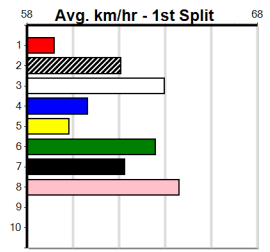

PAUA OF BUDDY AT STUD (275+ RANK)

Distance: 460m, Race Type: Grade 6, Total Prizemoney: $1,530
1st: $1,000, 2nd: $320, 3rd: $160, 4th: $50

BLUE NITROGEN (2) has been dominant in his past two and he will continue to get better with more racing. GYPSY KING (1) is drawn to settle close and he will be strong in the run home. RANGER'S GIRL (3) is more than capable.

Watchdog Tips: 2 1 3 4 Bet: Win 2

Form Box Wgt Dist Track Date Time BON Margin 1st/2nd (Time) PIR Checked Comment W/R Split 1 S/P Grade

GYPSY KING [6] Strong type, drawn to settle close, danger $4.60
LTF Dog Jun-22 Sire: FERAL FRANKY Dam: SPEEDY BELLA
Owner(s): The Wang wonky rail (SYN), B Clark, L Okeeffe
Trainer: Bianca Clark (Briagolong)
Winning Distances: < 300m (0) 300 - 399m (0) 400 - 499m (2) 500 - 599m (0) 600 - 699m (0) > 700m (0)
Winning Weights: 33.8(1) 34.2(1)
5th (8) 34.0 460 WGL R2 12-Jan-24 26.28 25.29 8.00L RAPID HEART (25.73) M/755 . . . 6.66 $8.30 MH
6th (4) 34.3 435 SLE R1 21-Jan-24 25.76 24.08 10.00 BRAEMAR FRASER (25.07) M/546 . . . 5.57 $2.60 M
7th (5) 34.3 300 HVL R1 25-Feb-24 17.21 16.27 4.25L IT'S A HOUDINI (16.92) S/7 . . . 4.04 $5.60 MH
T (1) 34.3 435 SLE R2 29-Feb-24 0.00 24.72 . ASTON GOZO (24.92) S/8 . V21 . 6.15 $2.00 M
1st (2) 33.8 435 SLE R2 27-May-24 25.12 24.27 1.00L SWIPER (25.19) S/733 . . . 5.62 $1.60 M
4th (6) 33.8 510 SLE R4 02-Jun-24 29.48 28.83 7.00L LAKEVIEW JAN (29.01) S/544 . . . 9.59 $15.40 X67
1st (7) 34.2 435 SLE R3 19-Jun-24 24.99 24.41 0.50L KELLI (25.01) S/432 . . . 5.47 $2.70 7
5th (8) 34.6 435 SLE R3 23-Jun-24 25.20 24.37 6.50L DR. LETTIE (24.78) S/867 . . . 5.62 $7.60 X67
Last 3 wins NOT included above

Box History
Bx 1st 2nd 3rd 4th 5th 6th 7th 8th
1 1
2 1
3
4
5
6
7 1
8
Prize Best $3025.00
Starts NBT
Trk/Dts 8-2-0-0
APM 1-0-0-0 3025

BLUE NITROGEN [6] Dominant in his past two, hard to hold out $2.60
BE Dog Jun-22 Sire: FERNANDO BALE Dam: PALACE LADY
Owner(s): H Taylor
Trainer: David Kerr (Caldermeade)
Winning Distances: < 300m (0) 300 - 399m (0) 400 - 499m (2) 500 - 599m (0) 600 - 699m (0) > 700m (0)
Winning Weights: 28.4(1) 28.6(1)
4th (1) 28.8 400 WGL R2 14-May-24 23.77 22.61 7.00L PEN TO PAPER (23.28) M/64 . . . 8.97 $3.90 M
5th (2) 28.8 450 BAL R2 26-May-24 26.10 24.76 7.00L AKELA JUDO (25.64) M/455 . . . 6.90 $24.10 M
6th (8) 28.7 390 BAL R1 31-May-24 23.12 21.79 5.50L STRAIGHT SPEED (22.75) M/565 . . . 8.78 $15.40 M
3rd (5) 28.9 400 WGL R1 04-Jun-24 23.21 22.82 1.25L PARUMBA RUMBA (23.14) M/33 . . . 8.58 $7.00 T3-M
6th (2) 28.8 390 BAL R1 09-Jun-24 23.24 22.34 11.00 JEFF THE MAN (22.51) Q/76 . . . 9.02 $3.60 T3-M
1st (1) 28.6 400 WGL R2 13-Jun-24 23.20 22.90 5.50L KOKODA TRAIL (23.56) Q/11 . . . 8.57 $1.50 M
1st (3) 28.4 425 BEN R4 19-Jun-24 24.33 24.13 1.25L HAVANA BLUEBIRD (24.41) Q/211 . . . 6.64 $4.30 T3-7
Last 3 wins NOT included above

Box History
Bx 1st 2nd 3rd 4th 5th 6th 7th 8th
1 1
2 1 1
3 1
4
5
6
7
8
Prize Best $2235.00
Starts FSTD
Trk/Dts 7-2-0-1
APM 0-0-0-0 2220