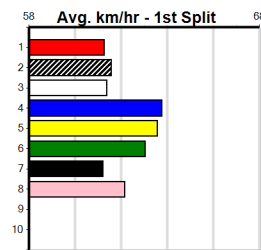

BARN BAR FUNCTION ROOM (275+ RANK)

Distance: 400m, Race Type: Grade 6, Total Prizemoney: $1,530
1st: $1,000, 2nd: $320, 3rd: $160, 4th: $50

BE LITTLE (8) likes to stay wide in his races and he will find this a lot easier than his recent racing.
TESSA ENGLAND (6) was far from disgraced at Geelong and she can settle on the speed. BLACK PRESTIGE (7) is a more than capable type.

Watchdog Tips: 8 6 7 5 Bet: Win 8

LADY MONTANA [6] Biks Well drawn but is struggling, prefer to watch $12.00
Owner(s): L Repici
Winning Distances: < 300m (0) 300 - 399m (1) 400 - 499m (1) 500 - 599m (0) 600 - 699m (0) > 700m (0)
Box History table and Prize Best Starts table included.

HURRICANE PAT [6] Well down the track in her past eight, tested $16.00
Owner(s): V Sultana
Winning Distances: < 300m (0) 300 - 399m (1) 400 - 499m (1) 500 - 599m (0) 600 - 699m (0) > 700m (0)
Box History table and Prize Best Starts table included.

BOMBER'S LADY [6] Solidly placed two runs back, place hope again $7.50
Owner(s): G Green
Winning Distances: < 300m (0) 300 - 399m (1) 400 - 499m (1) 500 - 599m (0) 600 - 699m (0) > 700m (0)
Box History table and Prize Best Starts table included.

LAKEVIEW JACK [6] Lacking confidence but has talent, place hope $8.00
Owner(s): O Mcgovern
Winning Distances: < 300m (0) 300 - 399m (1) 400 - 499m (1) 500 - 599m (0) 600 - 699m (0) > 700m (0)
Box History table and Prize Best Starts table included.

HURRICANE TAHLIA [6] Solidly placed in her past two, must keep safe $6.00
Owner(s): V Sultana
Winning Distances: < 300m (0) 300 - 399m (1) 400 - 499m (1) 500 - 599m (0) 600 - 699m (0) > 700m (0)
Box History table and Prize Best Starts table included.