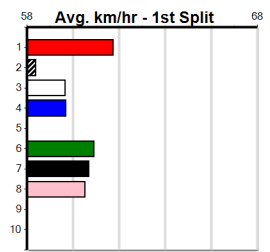

Warragul

1

2:49PM

(VIC time)

HOOKED ON SCOTCH AT STUD (275+ RANK)

Distance: 400m, Race Type: Maiden, Total Prizemoney: $1,530
1st: $1,000, 2nd: $320, 3rd: $160, 4th: $50

PLUSH (6) showed some improvement when placed last time and she will find this a lot easier.
FOXY LADY SONG (8) is better than her past few runs and she will be strong in the run home.
ALPHA GIRL (7) can run a cheeky race.

Watchdog Tips: **6** **8** **7** **4** **Bet:** Box Quinella 6,7,8 ($10 for 333.33%)

1

GOT MY MOJO [M] Had plenty of chances, can push wide, tested **$10.00**
BK Bitch Jun-21 Sire: FERAL FRANKY Dam: SO MUCH MOJO Trainer: Ian Blencowe (Leongatha)
Winning Distances: < 300m (0) 300 - 399m (0) 400 - 499m (0) 500 - 599m (0) 600 - 699m (0) > 700m (0)
Winning Weights:
7th (3) 27.0 460 WGL R3 14-Mar-24 27.46 26.26 17.00 SWEET NUGGET (26.29) M/257 . . . . 6.69 $74.50 T3-M
6th (3) 27.1 515 SAP R1 17-Mar-24 30.91 29.41 17.00 BEAUTIFUL STORY (29.72) Q/3566 . . . . 5.30 $38.30 M
4th (6) 27.2 595 SAP R2 24-Mar-24 35.67 34.31 15.00 PAYBACK (34.65) M/2444 . . . . 9.53 $96.00 M
5th (4) 27.3 460 WGL R2 28-Mar-24 26.74 25.74 7.00L OH LANA (26.27) M/444 . . . . 6.77 $157.60 T3-M
5th (1) 27.4 595 SAP R3 31-Mar-24 35.91 34.59 16.00 PAYBACK (34.83) M/2366 . . . V10 . 9.70 $71.80 RW
7th (1) 26.7 450 BAL R2 17-Apr-24 26.99 25.13 20.00 ENZO ENVY (25.59) M/577 . . . W 6.92 $58.70 M
8th (7) 27.2 400 WGL R2 09-May-24 24.05 23.16 11.00 FLYING TATUM (23.32) M/77 . . . W 8.86 $67.60 M
7th (5) 27.4 435 SLE R2 22-May-24 25.84 24.63 11.00 SMOKIN' GRACIE (25.10) M/477 . . . . 5.41 $38.00 M
Last 3 wins NOT included above

Box History

Bx	1st	2nd	3rd	4th	5th	6th	7th	8th
1					2	2	2	1
2								1
3					1			1
4						2	3	1
5	2				1	1	1	1
6					1	2	2	3
7							1	2
8								2

Prize Best	$765.00
Starts	NBT
Trk/Dts	46-0-2-0
APM	4-0-0-0
	209

2

ANOTHER STORY [M] Wide runner inside is a worry, next time **$12.00**
BK Bitch Apr-22 Sire: ZACK MONELLI Dam: JOSIE'S ENTITY Trainer: Lindsay Fulford (Maffra)
Winning Distances: < 300m (0) 300 - 399m (0) 400 - 499m (0) 500 - 599m (0) 600 - 699m (0) > 700m (0)
Winning Weights:
6th (4) 24.6 350 TRA R2 29-May-24 20.88 19.62 13.00 UNACCEPTABLE PEN (20.03) M/66 . . . . 7.12 $16.90 M
6th (2) 24.8 350 TRA R1 31-May-24 21.25 19.59 14.00 PAW PAVLOV (20.31) S/66 . . . . 7.42 $49.40 M
8th (6) 24.8 435 SLE R1 09-Jun-24 26.18 24.34 19.00 DAINTREE KIMBA (24.86) M/888 . . . . 5.83 $85.60 M
8th (8) 25.4 400 WGL R1 13-Jun-24 24.14 22.90 18.00 REBECCA RIOT (22.90) S/88 . . . . 9.09 $95.70 M
Last 3 wins NOT included above

Box History

Bx	1st	2nd	3rd	4th	5th	6th	7th	8th
1								
2						1		
3								
4						1		
5								
6								1
7								
8								1

Prize Best	$0.00
Starts	NBT
Trk/Dts	4-0-0-0
APM	1-0-0-0
	0