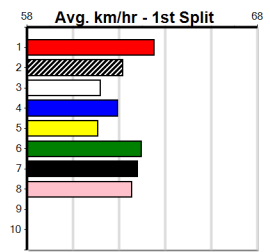

VIATEK (275+ RANK)

Distance: 400m, Race Type: Grade 5, Total Prizemoney: $1,530
1st: $1,000, 2nd: $320, 3rd: $160, 4th: $50

SUPER FLIRT (3) can show early speed in her races and she will appreciate the drop in class. JAY JAY LOPEZ (7) does her best racing here and she likes to stay wide in her races. KING POP (1) has the good draw.

Watchdog Tips: **3** **7** **1** **5** **Bet:** **Win 3**

1

KING POP [5] **Better than form, has the good draw, threat** **$4.00**
BD Dog Dec-20 Sire: SHIMA BAR Dam: FIRE SWIFTY
Owner(s): S Bradley Trainer: Mathew Tabb (Lara)
Winning Distances: < 300m (0) 300 - 399m (1) 400 - 499m (5) 500 - 599m (0) 600 - 699m (0) > 700m (0)
Winning Weights: 33.3(1) 33.5(1) 33.7(1) 34.3(1) 34.4(1) 35.9(1)

Box	1st	2nd	3rd	4th	5th	6th	7th	8th
1	2	1	4		6		1	
2		2			1	1	1	
3	1		1	1			1	4
4		1		4	3	4		1
5		1	1	3	2	1		
6	1	1	1	4		2		1
7	1	2	2		2		2	1
8	1	1	2	1		2	1	

Prize Best Starts Trk/Dts APM: $14928.57, 23.17(8)-4/8/22, 78-6-9-11, 2-1-0-0, 1763

2

HURRICANE MAX [5] **Steadily placed two runs back, place best again** **$7.50**
BK Dog Oct-19 Sire: STAGGER Dam: MIGNON
Owner(s): V Sultana Trainer: Victoria Sultana (Trafalgar East)
Winning Distances: < 300m (0) 300 - 399m (5) 400 - 499m (3) 500 - 599m (0) 600 - 699m (0) > 700m (0)
Winning Weights: 29.7(1) 29.9(3) 30.0(1) 30.6(1) 30.8(1) 31.1(1)

Box	1st	2nd	3rd	4th	5th	6th	7th	8th
1		4	5	2	1	1	1	1
2	1	3	4	2			1	2
3		2	3	7	4	2	5	1
4	1	2	4		3	1		
5	2	3	1	3	5	2	1	
6	2	3	3	3	3	4	2	
7	2	2	2	2	2	5	1	2
8	2	2	1	2		2	3	1

Prize Best Starts Trk/Dts APM: $21929.38, 22.98(7)-30/6/22, 135-8-20-25, 66-3-10-16, 3158

3

SUPER FLIRT [5] **Well graded, can cross and lead, go close** **$2.80**
BD Bitch Jun-21 Sire: SUPERIOR PANAMA Dam: IT'S A FLIRT
Owner(s): T Kennedy-harris Trainer: Tammy Kennedy-harris (Devon M)
Winning Distances: < 300m (0) 300 - 399m (2) 400 - 499m (2) 500 - 599m (0) 600 - 699m (0) > 700m (0)
Winning Weights: 25.6(1) 25.7(1) 25.8(1) 25.9(1)

Box	1st	2nd	3rd	4th	5th	6th	7th	8th
1	1	1	1	1				
2				2	1			
3				1				
4			1		1	1	3	
5			1			1	2	
6	2							1
7	1				1	1	2	1
8		1	1	1	1			

Prize Best Starts Trk/Dts APM: $6690.00, NBT, 34-4-1-4, 1-0-0-0, 1599

4

ZAR ZAR BING [5] **Poor record here, draw is a worry, next time** **$16.00**
WBK Bitch Jun-20 Sire: DJAYS OCTANE Dam: LEKTRA MISS
Owner(s): J Belsham Trainer: Damien Belsham (Longwarry)
Winning Distances: < 300m (0) 300 - 399m (4) 400 - 499m (0) 500 - 599m (0) 600 - 699m (0) > 700m (0)
Winning Weights: 25.9(1) 26.5(2) 26.7(1)

Box	1st	2nd	3rd	4th	5th	6th	7th	8th
1	2	1	1	1	2			1
2		1		2	3	2	1	
3	1	2	1	2	4		2	2
4					2	3	1	2
5			4	1	1	1	1	4
6		2	3	3	4	1	2	1
7		2	2	1	1	1	3	
8	1	1	3	4	1	3	2	1

Prize Best Starts Trk/Dts APM: $10183.13, NBT, 92-4-7-14, 32-0-2-1, 1788

5

WHY NOT LILAH [5] **Can come out running at times, keep safe** **$9.00**
BK Bitch Mar-18 Sire: DUNDEE OSPREY Dam: WHY NOT JOJO
Owner(s): G Carter Trainer: Leigh Carter (Devon Meadows)
Winning Distances: < 300m (0) 300 - 399m (3) 400 - 499m (10) 500 - 599m (7) 600 - 699m (0) > 700m (0)
Winning Weights: 27.2(1) 27.3(2) 27.8(1) 27.9(2) 28.0(1) 28.1(1) 28.3(2) 28.4(3) 28.6(2) 28.7(1) 28.8(2) 29.0(1) 29.6(1)

Box	1st	2nd	3rd	4th	5th	6th	7th	8th
1	3		1	4	5	3	5	1
2	1	1	3	7	3	7	1	2
3	2	1	3	4	7	4	10	1
4	1	2	3	3	2	7	3	1
5	5	8	3	6	3	4	4	2
6	2		3	5	6	7	7	
7	3	1	4	6	1	8	3	1
8	3	2	2	5	3	6	4	1

Prize Best Starts Trk/Dts APM: $34557.43, 23.10(5)-16/11/23, 219-20-15-22, 17-1-3-3, 1701