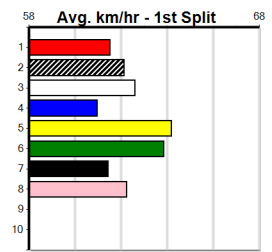

SHIMA SHINE AT STUD (275+ RANK)

Distance: 460m, Race Type: Grade 7, Total Prizemoney: $1,530
1st: $1,000, 2nd: $320, 3rd: $160, 4th: $50

BLACK IN STYLE (6) has been luckless since his top debut win at Sandown and he should find this easier. IT'S A HOUDINI (1) has been solidly placed in his past two here and he is drawn to get the breaks. AS YOU WERE (5) can run a cheeky race

Watchdog Tips: 6 1 5 3 Bet: Win 6

IT'S A HOUDINI [7] Solidly placed in his past two, main danger $4.60
WBK Dog Oct-21 Sire: HOUDINI BOY Dam: IT'S A WINK
Owner(s): M Delaroche
Trainer: John Delaroche (Cranbourne Nort)
Winning Distances: < 300m (0) 300 - 399m (1) 400 - 499m (0) 500 - 599m (0) 600 - 699m (0) > 700m (0)
Winning Weights: 34.0(1)
Race results table with columns: 6th, 5th, 4th, 3rd, 2nd, 1st, Margin, 1st/2nd (Time), PIR, Checked, Comment, W/R, Split 1, S/P, Grade.

FREEDOM GIRL [7] Poor strike rate, slow early, prefer others $21.00
BD Bitch Apr-22 Sire: OUT OF RANGE Dam: FREEDOM FIRE
Owner(s): J Carr
Trainer: John Carr (Devon Meadows)
Winning Distances: < 300m (0) 300 - 399m (0) 400 - 499m (1) 500 - 599m (0) 600 - 699m (0) > 700m (0)
Winning Weights: 27.0(1)
Race results table with columns: 6th, 5th, 4th, 3rd, 2nd, 1st, Margin, 1st/2nd (Time), PIR, Checked, Comment, W/R, Split 1, S/P, Grade.

MORTLAKE HUSTLER (NSW)[Can unwind a strong finish, must keep safe $8.00
BK Dog Jan-22 Sire: FERNANDO BALE Dam: FANCY IRENE
Owner(s): B Stephens
Trainer: Susan Richards (Devon Meadows)
Winning Distances: < 300m (0) 300 - 399m (1) 400 - 499m (0) 500 - 599m (0) 600 - 699m (0) > 700m (0)
Winning Weights: 29.1(1)
Race results table with columns: 5th, 4th, 3rd, 2nd, 1st, Margin, 1st/2nd (Time), PIR, Checked, Comment, W/R, Split 1, S/P, Grade.

LAKEVIEW KIM [7] Just not racing well enough, prefer to watch $12.00
WBD Bitch Feb-22 Sire: FERNANDO BALE Dam: LAKEVIEW MAISEY
Owner(s): M Wilkins
Trainer: Michelle Wilkins (Giffard West)
Winning Distances: < 300m (0) 300 - 399m (0) 400 - 499m (1) 500 - 599m (0) 600 - 699m (0) > 700m (0)
Winning Weights: 27.6(1)
Race results table with columns: 5th, 4th, 3rd, 2nd, 1st, Margin, 1st/2nd (Time), PIR, Checked, Comment, W/R, Split 1, S/P, Grade.

AS YOU WERE [7] Better than his past few runs, threat if steps $6.00
BE Dog Nov-21 Sire: FERNANDO BALE Dam: IMMERSION
Owner(s): SEE THE DREAM (SYN), S Buccilli, B Buccilli
Trainer: Russell Edwards (Langwarrin)
Winning Distances: < 300m (0) 300 - 399m (0) 400 - 499m (0) 500 - 599m (1) 600 - 699m (0) > 700m (0)
Winning Weights: 32.3(1)
Race results table with columns: 4th, 3rd, 2nd, 1st, Margin, 1st/2nd (Time), PIR, Checked, Comment, W/R, Split 1, S/P, Grade.

1

2

3

4

5