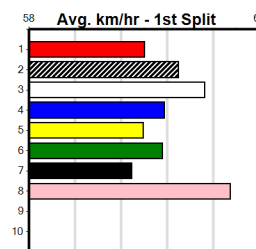

SENNACHIE AT STUD (275+ RANK)

Distance: 400m, Race Type: Grade 5, Total Prizemoney: $1,530
1st: $1,000, 2nd: $320, 3rd: $160, 4th: $50

QUEEN KATHLEEN (1) has a good record here and she will find this easier than her most recent racing. OCCIPITAL (6) has been luckless of late and a clear run early can see him make amends. BE RUGGED (4) has been placed in two of three here.

Watchdog Tips: 1 6 4 7 Bet: Win 1

QUEEN KATHLEEN [5] Impressive effort two runs back, take catching $2.80
BK Bitch Apr-19 Sire: JESAULENKO Dam: IT'S HER FATE
Trainer: Matthew Height (Yarragon)
Winning Distances: < 300m (0) 300 - 399m (0) 400 - 499m (8) 500 - 599m (0) 600 - 699m (0) > 700m (0)
Box History table and Prize Best Starts table included.

LILLY RUSH [5] Solid record here but lacking confidence, place $10.00
WBK Bitch Jun-20 Sire: DJAYS OCTANE Dam: LEKTRA MISS
Trainer: Paul Larkin (Drouin)
Winning Distances: < 300m (0) 300 - 399m (5) 400 - 499m (3) 500 - 599m (0) 600 - 699m (0) > 700m (0)
Box History table and Prize Best Starts table included.

REAL MICKOY [5] Poor strike rate here, likely to find early bother $12.00
WBK Dog Mar-20 Sire: COSMIC CHIEF Dam: IZUMI
Trainer: Margaret Campbell (Longwarry)
Winning Distances: < 300m (0) 300 - 399m (4) 400 - 499m (1) 500 - 599m (0) 600 - 699m (0) > 700m (0)
Box History table and Prize Best Starts table included.

BE RUGGED [5] Placed in two of three here, early pace, threat $7.50
BEBD Dog Nov-20 Sire: BERNARDO Dam: ZIPPING TINA
Trainer: Gary Mcmillan (Nambrok)
Winning Distances: < 300m (0) 300 - 399m (6) 400 - 499m (2) 500 - 599m (0) 600 - 699m (0) > 700m (0)
Box History table and Prize Best Starts table included.

DESSERT GIRL [5] Capable but may get crowded early on, place $6.00
RF Bitch Apr-20 Sire: ASTON KIMETTO Dam: BOLD DESERT
Trainer: Lindsay Fulford (Maffra)
Winning Distances: < 300m (0) 300 - 399m (5) 400 - 499m (3) 500 - 599m (0) 600 - 699m (0) > 700m (0)
Box History table and Prize Best Starts table included.