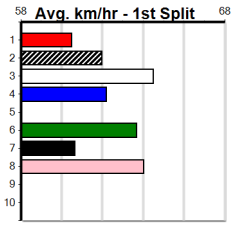

TOPCAT VIDEO PRODUCTIONS (275+RAN

Distance: 460m, Race Type: Mixed 6/7, Total Prizemoney: $1,530
1st: $1,000, 2nd: $320, 3rd: $160, 4th: $50

5

5:00PM

(VIC time)

ABLETT FLYER (2) will find this easier than his most recent racing and he should get a nice run through mid race. PRETTY WITH IT (3) is better than her past few runs and she can work into the mix mid race. JAMS NIMBLE (8) has solid claims

Watchdog Tips: **2** **3** **8** **7** **Bet:** **Box Quinella 2,3,8 ($10 for 333.33%)**