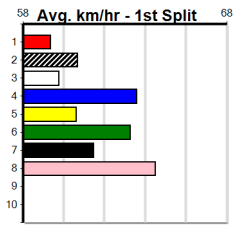

SPORTSBET BET WITH MATES (275+RAN)

Distance: 400m, Race Type: Maiden, Total Prizemoney: $1,530
1st: $1,000, 2nd: $320, 3rd: $160, 4th: $50

2

3:57PM

(VIC time)

SHARON'S LASS (8) has been placed in five of eight here and she gets her chance to break through. HEATHER BALE (5) caught the eye here two runs back and she will be strong in the run home. JOELENE LASS (4) has claims.

Watchdog Tips:

8

5

4

3

Bet:

Win 8