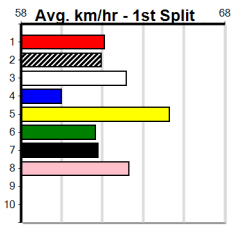

TTS ELECTRICS (275+RANK)

Distance: 460m, Race Type: Grade 5, Total Prizemoney: $1,530
1st: $1,000, 2nd: $320, 3rd: $160, 4th: $50

6

5:24PM

(VIC time)

ASHLEE GIRL (3) will find this a lot easier than her most recent racing and she can assume control soon after box rise. LOUIE ZEUS (4) has had little luck of late and a clear run early can see him make amends. DAWNY DREAM (5) can show early speed

Watchdog Tips: **3** **4** **5** **8** **Bet:** **Box Trifecta 3,4,5,8 ($10 for 41.67%)**