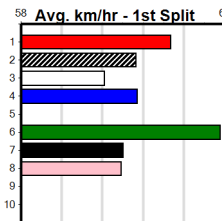

DOWNLOAD THE WATCHDOG APP (275+

Distance: 400m, Race Type: Grade 5, Total Prizemoney: $1,530
1st: $1,000, 2nd: $320, 3rd: $160, 4th: $50

Watchdog Tips:

4 3 2 1

Bet:

Win 4