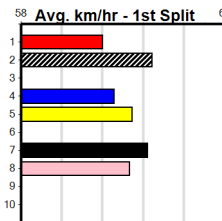

# MILLERS MUZZLES (275+RANK)

Distance: 400m, Race Type: Mixed 4/5, Total Prizemoney: \$1,530  
1st: \$1,000, 2nd: \$320, 3rd: \$160, 4th: \$50