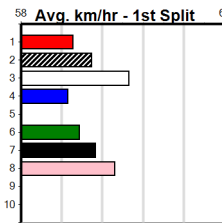

THE BECKLEY CENTRE GEELONG (275+)

Distance: 400m, Race Type: Maiden, Total Prizemoney: $1,530
1st: $1,000, 2nd: $320, 3rd: $160, 4th: $50

1
3:37PM
(VIC time)

PSYCHO BUDDY (8) showed improvement when placed here recently and he can go one better today. SUDOKU JAXON (6) has been luckless to date and he is expected to show some improvement. FLYING BESSIE (3) can run a cheeky race.

Watchdog Tips: **8** **6** **3** **2** **Bet:** **Win 8**