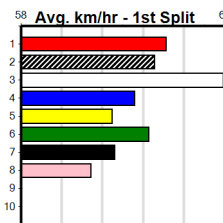

GREYHOUND CLUBS VICTORIA (275+RAN)

Distance: 400m, Race Type: Grade 7, Total Prizemoney: $1,530
1st: $1,000, 2nd: $320, 3rd: $160, 4th: $50

9

6:23PM

(VIC time)

ASTON WARRIOR (4) showed promise in his first prep and he should be primed to fire fresh.
SUPER CEVICHE (3) has solid straight track form to date and she too is expected to race well fresh.
CHARLI MARLEY (6) will be strong late.

Watchdog Tips: **4** **3** **6** **5** **Bet:** **Win 4**