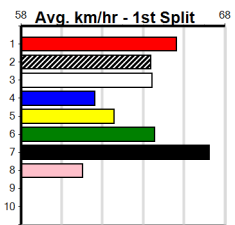

# NP ELECTRICAL (275+RANK)

Distance: 400m, Race Type: Grade 6, Total Prizemoney: \$1,530

1st: \$1,000, 2nd: \$320, 3rd: \$160, 4th: \$50

MORaine GEMMA (7) owns a slick 22.64 PB here and she has the speed to make every post a winner. ASTON MONARCHY (6) has been racing with confidence and she will be in the firing line throughout. LAMIA LOUISE (5) can run a cheeky race.