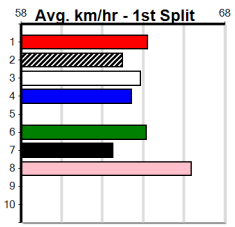

PARKER PUMPS (275+RANK)

Distance: 460m, Race Type: Grade 5, Total Prizemoney: $1,530
1st: $1,000, 2nd: $320, 3rd: $160, 4th: $50

8

6:05PM

(VIC time)

TINKER CONALL (7) does his best work from wide draws and he looks very well graded in this event. CATCH MY DRIFT (4) has been placed in three of his past four and he will be in the firing line throughout. ROLLIN' FREE (8) is a more than capable type.

Watchdog Tips:

7

4

8

3

Bet:

Win 7