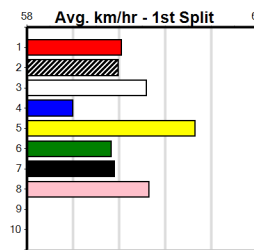

TTS ELECTRICS (275+RANK)

Distance: 460m, Race Type: Grade 5, Total Prizemoney: $1,530
1st: $1,000, 2nd: $320, 3rd: $160, 4th: $50

ASHLEE GIRL (3) will find this a lot easier than her most recent racing and she can assume control soon after box rise. LOUIE ZEUS (4) has had little luck of late and a clear run early can see him make amends. DAWNY DREAM (5) can show early speed

Watchdog Tips: 3 4 5 8 **Bet:** Box Trifecta 3,4,5,8 ($10 for 41.67%)

1

Form Box	Wgt	Dist	Track	Date	Time	BON	Margin	1st/2nd (Time)	PIR	Checked	Comment	WR	Split 1	S/P	Grade	
FIRING CHIEF [5] Well beaten in his past three, must show more $10.00																
BK	Dog	Dec-21				Sire: COSMIC CHIEF		Dam: MISS HEART		Trainer: Louie Bicchieri (Fawkner)						
Owner(s): L Bicchieri																
Winning Distances: < 300m (0) 300 - 399m (2) 400 - 499m (2) 500 - 599m (0) 600 - 699m (0) > 700m (0)																
Winning Weights: 32.7(1) 32.9(2) 33.5(1)																
6th (8)	33.1	425	BEN	R5	26-Mar-24	24.64	23.91	7.00L JAMES'S ENTITY (24.15)	S/775	.	.	.	6.83	$9.80	5H	
3rd (8)	32.8	425	BEN	R11	14-Apr-24	24.54	24.03	2.50L MY COMPASS (24.38)	M/544	.	.	.	6.95	$3.40	T3-5	
2nd (5)	33.1	450	SHP	R6	18-Apr-24	25.88	25.39	3.00L FRANK GRIMES (25.68)	S/643	.	.	.	6.91	$15.30	T3-5	
F (7)	32.8	400	GEL	R6	23-Apr-24	0.00	22.56	. IBROX COOPER (22.56)	S/88	.	VO	.	8.73	$12.70	5	
1st (1)	32.9	350	HVL	R8	06-May-24	19.77	19.70	1.75L INTER TRIGON (19.88)	S/5	.	.	.	6.77	$9.30	5	
8th (8)	33.0	460	WGL	R8	09-May-24	27.09	26.35	11.00 UPTIGHT (26.35)	M/678	.	.	.	6.81	$18.10	X45	
8th (4)	33.3	450	SHP	R8	16-May-24	26.33	25.42	13.00 FLIPPER PENNY (25.43)	S/667	.	.	.	6.93	$33.70	5	
6th (6)	33.3	460	WGL	R6	30-May-24	26.65	25.91	11.00 HIS SPECIAL (25.91)	S/567	.	.	W	6.83	$25.60	T3-5	
Last 3 wins NOT included above																
1st (4)	33.5	400	GEL	R2	04-Dec-23	22.80	22.52	0.10L CHIRP THIRD (22.81)	M/21	.	.	.	8.62	$2.60	M	
1st (6)	32.9	395	TRA	R9	15-Jan-24	22.51	21.99	0.75L GASLIGHT CAPERS (22.55)	M/642	.	.	.	3.93	$4.50	7	
1st (4)	32.7	400	WGL	R3	10-Feb-24	22.95	22.63	0.75L TOP NOTCH SCOTCH (22.99)	S/11	.	.	.	8.56	$3.70	X67	

Box History

Bx	1st	2nd	3rd	4th	5th	6th	7th	8th
1	1	1	2					
2								
3								
4	2		1	1	1			1
5		1	1			1		
6	1					2		1
7				1	3			1
8				1		2		1

Prize Best Starts Trk/Dts APM

$5830.00
F5TD
29-4-2-5
0-0-0-0
3372