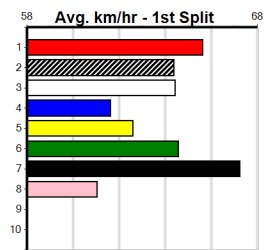

NP ELECTRICAL (275+RANK)

Distance: 400m, Race Type: Grade 6, Total Prizemoney: $1,530
1st: $1,000, 2nd: $320, 3rd: $160, 4th: $50

MORAINÉ GEMMA (7) owns a slick 22.64 PB here and she has the speed to make every post a winner. ASTON MONARCHY (6) has been racing with confidence and she will be in the firing line throughout. LAMIA LOUISE (5) can run a cheeky race.

Watchdog Tips: 7 6 5 1 **Bet:** Win 7

1

NO MORE SUGAR [6] Resuming, good record here, must respect **$4.60**
BK Bitch Jan-21 Sire: BARCIA BALE Dam: MACEY BLUE Trainer: Wendy Hughes (Lara)

Owner(s): C Hughes
Winning Distances: < 300m (0) 300 - 399m (0) 400 - 499m (2) 500 - 599m (0) 600 - 699m (0) > 700m (0)
Winning Weights: 30.7(1) 31.2(1)

Form	Box	Wgt	Dist	Track	Date	Time	BON	Margin	1st/2nd (Time)	PIR	Checked	Comment	WR	Split 1	S/P	Grade
5th	(6)	29.6	525	MEP	R5	18-Oct-23	31.17	29.87	11.00 IBERIA BALE (30.45)	Q/1355	.	.	.	5.12	$55.80	X67H
2nd	(3)	29.9	390	BAL	R4	04-Nov-23	22.91	22.20	0.75L URANA MR. ROB (22.86)	Q/33	.	.	.	8.61	$3.10	X67
6th	(5)	30.3	390	BAL	R12	11-Dec-23	23.00	22.35	9.50L SPECIAL SIAN (22.37)	M/47	.	.	.	8.60	$5.20	T3-6
3rd	(1)	30.2	400	GEL	R10	19-Dec-23	22.99	22.62	5.50L MY BOY HARVEY (22.62)	Q/12	.	.	.	8.39	$9.50	6G
2nd	(5)	30.1	400	GEL	R9	02-Jan-24	22.70	22.48	3.25L PALTROW BALE (22.48)	M/22	.	.	.	8.41	$5.70	6G
3rd	(5)	30.0	400	GEL	R9	09-Jan-24	22.98	22.58	6.00L SPRING BRUMBY (22.58)	M/22	.	SW	.	8.51	$4.70	6G
3rd	(2)	29.8	400	GEL	R9	26-Mar-24	23.11	22.68	6.50L ASTON INDY (22.68)	M/33	.	.	.	8.53	$5.70	6G
5th	(3)	29.5	400	GEL	R2	05-Apr-24	23.56	22.48	14.00 MEPUNGA TULLY (22.61)	M/55	.	.	.	8.72	$49.90	X67

Last 3 wins NOT included above

Form	Box	Wgt	Dist	Track	Date	Time	BON	Margin	1st/2nd (Time)	PIR	Checked	Comment	WR	Split 1	S/P	Grade
1st	(7)	30.7	400	GEL	R3	11-Apr-23	22.89	22.59	3.75L TADEN BALE (23.15)	M/11	.	.	.	8.52	$4.90	M
1st	(3)	31.2	400	GEL	R4	18-Apr-23	22.76	22.54	3.25L INFRA BANG BANG (22.98)	M/11	.	SW	.	8.53	$2.30	7

Box History

Box	1st	2nd	3rd	4th	5th	6th	7th	8th
1	1	1	1					
2			1					1
3	1	1			1			
4						2		
5		1	1			1		
6					1			1
7	1	1						
8			2		1			

Prize Best Starts Trk/Dts APM $4865.00 22.76(3)-18/4/23 21-2-5-5 10-2-1-4 697