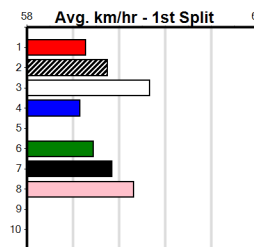

THE BECKLEY CENTRE GEELONG (275+RANK)

Distance: 400m, Race Type: Maiden, Total Prizemoney: $1,530
1st: $1,000, 2nd: $320, 3rd: $160, 4th: $50

PSYCHO BUDDY (8) showed improvement when placed here recently and he can go one better today. SUDOKU JAXON (6) has been luckless to date and he is expected to show some improvement. FLYING BESSIE (3) can run a cheeky race.

Watchdog Tips: **8** **6** **3** **2** **Bet:** **Win 8**

OBVIOUS [M] **Steady to date, draw may help, place claims** **$12.00**

BD Bitch May-22 Sire: FERAL FRANKY Dam: PRINNY ARANDT Trainer: Margaret Brealey (Exford)

Owner(s): M Brealey

Winning Distances: < 300m (0) 300 - 399m (0) 400 - 499m (0) 500 - 599m (0) 600 - 699m (0) > 700m (0)

Winning Weights:

Rank	Age	Wgt	Dist	Track	Date	Time	BOB	Margin	1st/2nd (Time)	PIR	Checked	Comment	W/R	Split 1	S/P	Grade
8th	(3)	25.7	410	HOR	R1	09-Apr-24	24.80	23.26	20.00 YASH BALE (23.42)	M/88	.	.	.	11.12	$31.60	MH
4th	(2)	25.5	400	GEL	R1	23-Apr-24	23.26	22.56	6.50L GROVER BALE (22.84)	Q/33	.	.	.	8.73	$16.40	M
6th	(2)	24.7	390	BAL	R1	12-May-24	23.26	22.15	11.00 SPICY MINX (22.54)	Q/67	.	SW	.	8.93	$10.30	T3-M
5th	(8)	25.3	300	HVL	R1	17-May-24	17.74	16.92	9.50L HOT SPOT (17.10)	.	.	.	.	.	$11.70	T3-M
5th	(8)	24.9	390	BAL	R1	26-May-24	22.94	21.59	4.25L BLAZING RIOT (22.64)	M/66	.	.	.	8.90	$39.20	M
5th	(2)	25.1	400	GEL	R1	28-May-24	23.94	22.41	11.00 CUBAN LAD (23.22)	Q/75	.	.	.	8.82	$8.20	T3-M

Last 3 wins NOT included above

Box History

Bx	1st	2nd	3rd	4th	5th	6th	7th	8th
1								
2								
3				1	1	1		
4								1
5								
6								
7								
8					2			

Prize Best	$50.00
Starts	NBT
Trk/Dts	6-0-0-0
APM	2-0-0-0
	40

CONNOR FLYNN JET [M] **Shown good early pace in her past two, respect** **$7.50**

BK Bitch May-22 Sire: MY REDEEMER Dam: LADY EMERALD Trainer: Russell Edwards (Langwarrin)

Owner(s): K Dalglish

Winning Distances: < 300m (0) 300 - 399m (0) 400 - 499m (0) 500 - 599m (0) 600 - 699m (0) > 700m (0)

Winning Weights:

Rank	Age	Wgt	Dist	Track	Date	Time	BOB	Margin	1st/2nd (Time)	PIR	Checked	Comment	W/R	Split 1	S/P	Grade
8th	(4)	21.8	435	SLE	R1	14-Apr-24	26.14	24.32	22.00 JOROGUMO (24.63)	M/788	.	.	.	5.57	$48.20	M
6th	(6)	21.8	400	GEL	R2	23-Apr-24	23.53	22.56	12.00 MR. BOOT BOOT (22.74)	M/66	.	.	.	8.83	$48.10	M
5th	(5)	22.2	410	HOR	R1	26-Apr-24	24.66	23.65	15.00 SOLO EFFORT (23.65)	M/55	.	.	.	11.14	$32.50	M
4th	(5)	22.1	350	HVL	R3	06-May-24	20.33	19.70	7.50L SHARNI'S BOY (19.82)	S/4	.	.	.	6.94	$5.70	M
2nd	(8)	21.8	435	SLE	R1	22-May-24	25.43	24.63	0.50L MR. DRIFTER (25.40)	M/211	.	.	.	5.40	$11.40	M
3rd	(8)	21.7	435	SLE	R2	27-May-24	25.19	24.27	1.25L GYPSY KING (25.12)	Q/111	.	.	.	5.35	$8.70	M

Last 3 wins NOT included above

Box History

Bx	1st	2nd	3rd	4th	5th	6th	7th	8th
1								
2								
3								
4								1
5				1	1			
6						1		
7								
8	1	1						

Prize Best	$530.00
Starts	NBT
Trk/Dts	6-0-1-1
APM	1-0-0-0
	530