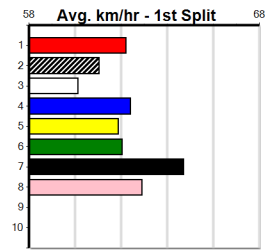

Geelong

3

4:17PM

(VIC time)

MERV JENNINGS SIGNS (275+RANK)

Distance: 400m, Race Type: Grade 7, Total Prizemoney: $1,530
1st: $1,000, 2nd: $320, 3rd: $160, 4th: $50

MAKE US DREAM (5) has had little luck in stronger company of late and she has the speed to lead throughout. VALLETTA DIVA (8) is better than her form reads and she will get plenty of room early on. RIVERDALE TURBO (7) can run a cheeky race

Watchdog Tips: 5 8 7 1 **Bet:** Win 5

GO JETTERS [7] **$8.00**
Better than form, gets cover early, respect
BD Dog Feb-22 Sire: ZAMBORA BROCKIE Dam: SHE'S A BLAZIN'
Owner(s): J Clarke Trainer: Jack Clarke (Creswick)
Winning Distances: < 300m (0) 300 - 399m (0) 400 - 499m (1) 500 - 599m (0) 600 - 699m (0) > 700m (0)
Winning Weights: 32.6(1)

Box	1st	2nd	3rd	4th	5th	6th	7th	8th
1								
2								
3	1		1					
4								
5								
6								
7								
8								

Prize Best Starts Trk/Dts APM
$1260.00 FSTD
11-1-0-1
0-0-0-0
956

HOTSPOT HERO [7] **$12.00**
Better suited to a wider draw, next time
BK Dog Jan-21 Sire: BARCIA BALE Dam: WYNBURN LUCIFER
Owner(s): Bris Vegas (SYN), D Robinson, P Robinson, M Fowle, J Humphries, T Baker, M Robinson, B Atki Trainer: Brett Hare (Greendale)
Winning Distances: < 300m (0) 300 - 399m (0) 400 - 499m (1) 500 - 599m (0) 600 - 699m (0) > 700m (0)
Winning Weights: 35.7(1)

Box	1st	2nd	3rd	4th	5th	6th	7th	8th
1	1	3						
2		2		1				
3			1	1	1			
4	1	2	1	1				
5			2	1				
6			1	2				
7					1	1	1	1
8			1	3	1	1	1	2

Prize Best Starts Trk/Dts APM
$4870.00 NBT
47-1-6-7
1-0-0-0
798

MY BRO WHO [7] **$7.50**
Down on confidence but has talent, place
BK Dog Apr-21 Sire: MY BRO FABIO Dam: LASER BLUE
Owner(s): N Lavelle Trainer: Neil Lavelle (Altona Meadows)
Winning Distances: < 300m (0) 300 - 399m (1) 400 - 499m (0) 500 - 599m (0) 600 - 699m (0) > 700m (0)
Winning Weights: 33.7(1)

Box	1st	2nd	3rd	4th	5th	6th	7th	8th
1								
2	1	1	1	1				
3								
4								
5								
6								
7								
8								

Prize Best Starts Trk/Dts APM
$2860.00 NBT
30-1-3-4
3-0-0-0
714

INWARD HARMONY [7] **$16.00**
Likely to get crowded early on, prefer others
WBK Bitch Mar-21 Sire: DELIVER Dam: URANA VEE EIGHT
Owner(s): colmarskano (SYN), C Baker, M Abela, K Abela Trainer: Colin Baker (Lara)
Winning Distances: < 300m (0) 300 - 399m (0) 400 - 499m (1) 500 - 599m (0) 600 - 699m (0) > 700m (0)
Winning Weights: 27.6(1)

Box	1st	2nd	3rd	4th	5th	6th	7th	8th
1								
2								
3	1							
4								
5								
6								
7								
8								

Prize Best Starts Trk/Dts APM
$1865.00
23.54(3)-30/10/23
24-1-0-3
9-1-0-1
612

MAKE US DREAM [7] **$2.40**
No luck of late, this is easier, go close
BE Bitch Apr-22 Sire: MY REDEEMER Dam: LIVERPOOL FLYER
Owner(s): B Thurston Trainer: Gregory Mcrae (Smythes Creek)
Winning Distances: < 300m (0) 300 - 399m (1) 400 - 499m (0) 500 - 599m (0) 600 - 699m (0) > 700m (0)
Winning Weights: 23.0(1)

Box	1st	2nd	3rd	4th	5th	6th	7th	8th
1								
2	1							
3								
4								
5								
6								
7								
8								

Prize Best Starts Trk/Dts APM
$2120.00 NBT
13-1-3-1
2-0-1-0
1368