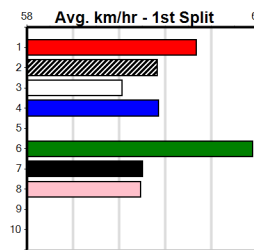

DOWNLOAD THE WATCHDOG APP (275+RANK)

Distance: 400m, Race Type: Grade 5, Total Prizemoney: $1,530
1st: $1,000, 2nd: $320, 3rd: $160, 4th: $50

BUSHMAN'S ARCHIE (4) has raced well at Bendigo to date and he has the speed to make every post a winner. BROOKE'S GIRL (3) goes well here and she can settle on the speed, while TINKER MIKE (2) was impressive last time and just needs luck early on

Watchdog Tips: 4 3 2 1 **Bet:** Win 4

1

HELLO JETT [5] **$4.60**

BK Dog Jan-21 Sire: BARCIA BALE Dam: MACEY BLUE

Owner(s): C Hughes Trainer: Wendy Hughes (Lara)

Winning Distances: < 300m (0) 300 - 399m (1) 400 - 499m (3) 500 - 599m (1) 600 - 699m (0) > 700m (0)

Winning Weights: 31.8(1) 32.3(1) 32.5(1) 32.8(1) 33.2(1)

Box	1st	2nd	3rd	4th	5th	6th	7th	8th
1								
2								
3								
4								
5								
6								
7								
8								

Prize Best Starts Trk/Dts APM: $13170.00, 22.56(7)-3/2/23, 21-5-4-2, 7-2-2-0, 409

2

TINKER MIKE [5] **$7.50**

BK Dog Apr-20 Sire: MAGIC SPRITE Dam: SLEW LEFT

Owner(s): Burns Racing (SYN), C Burns, J Burns Trainer: Jennifer Burns (Balliang)

Winning Distances: < 300m (0) 300 - 399m (0) 400 - 499m (4) 500 - 599m (1) 600 - 699m (0) > 700m (0)

Winning Weights: 33.9(2) 34.5(1) 34.7(1) 35.3(1)

Box	1st	2nd	3rd	4th	5th	6th	7th	8th
1								
2								
3								
4								
5								
6								
7								
8								

Prize Best Starts Trk/Dts APM: $14553.57, 22.98(8)-11/7/23, 59-5-7-10, 15-1-1-4, 3461

3

BROOKE'S GIRL (TAS)[5] **$4.00**

BK Bitch Jan-21 Sire: FERNANDO BALE Dam: JALLA ROMELDA

Owner(s): C Fahey Trainer: Billy Galea (Rockbank)

Winning Distances: < 300m (0) 300 - 399m (2) 400 - 499m (2) 500 - 599m (0) 600 - 699m (0) > 700m (0)

Winning Weights: 27.0(1) 27.1(2) 27.2(1)

Box	1st	2nd	3rd	4th	5th	6th	7th	8th
1								
2								
3								
4								
5								
6								
7								
8								

Prize Best Starts Trk/Dts APM: $11065.00, 22.71(1)-19/9/23, 46-4-7-13, 11-2-4-1, 3329

4

BUSHMAN'S ARCHIE (WA)[5] **$3.50**

BK Dog Jun-22 Sire: HARD STYLE RICO Dam: BUSHMAN'S POPPY

Owner(s): D Mckay Trainer: Daniel Mckay (Toolleen)

Winning Distances: < 300m (0) 300 - 399m (1) 400 - 499m (2) 500 - 599m (0) 600 - 699m (0) > 700m (0)

Winning Weights: 31.4(1) 31.5(1) 31.8(1)

Box	1st	2nd	3rd	4th	5th	6th	7th	8th
1								
2								
3								
4								
5								
6								
7								
8								

Prize Best Starts Trk/Dts APM: $3576.25, FSH, 10-3-0-1, 0-0-0-0, 2637

5

*** VACANT BOX ***

Sire: Dam:

Owner(s): Trainer:

Winning Distances: < 300m (0) 300 - 399m (0) 400 - 499m (0) 500 - 599m (0) 600 - 699m (0) > 700m (0)

Winning Weights:

Box History