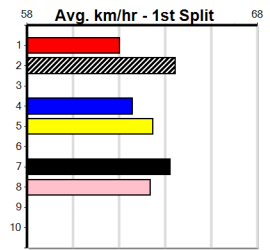

MILLERS MUZZLES (275+RANK)

Distance: 400m, Race Type: Mixed 4/5, Total Prizemoney: $1,530
1st: $1,000, 2nd: $320, 3rd: $160, 4th: $50

LADY ARANDT (8) has the speed to cross and lead and she is very hard to get past when on the arm. RAPIDFIRE FOREST (5) was impressive last time and he will appreciate the smaller line-up today. FEDERAL COMMAND (1) has solid claims

Watchdog Tips: **8** **5** **1** **7** **Bet:** **Win 8**

1

FEDERAL COMMAND [5] **Better than form, draw may help, keep safe** **$6.50**
BK Dog Jul-21 Sire: SUPERIOR PANAMA Dam: ZIPPING LASS Trainer: Donna Pace (Scarsdale)
Owner(s): D Pace
Winning Distances: < 300m (0) 300 - 399m (4) 400 - 499m (3) 500 - 599m (0) 600 - 699m (0) > 700m (0)
Winning Weights: 32.7(1) 32.9(1) 33.3(2) 33.5(1) 33.6(1) 34.2(1)

1st	2nd	3rd	4th	5th	6th	7th	8th
1st (1) 33.5 400 MTG R10 21-Mar-24 23.06 23.06 2.50L BOURNE NANCY (23.24) 0 SAMP 10.74 $3.90 RW							
5th (7) 33.7 512 MTG R8 31-Mar-24 30.12 29.54 5.50L CAPTAIN ROSIE (29.76)							
1st (2) 33.3 400 MTG R12 07-Apr-24 22.92 22.81 2.00L PENNY PINTO (23.07) 0 10.72 $3.60 6							
4th (5) 32.8 512 MTG R12 14-Apr-24 30.35 29.50 11.00 LEKTRA CARRY (29.63)							
8th (5) 32.4 390 BAL R3 15-May-24 22.93 22.06 10.00 INTER STAR FIRE (22.24) M/88 . . . W 8.87 $34.30 5							
5th (1) 32.6 390 BAL R4 22-May-24 22.98 21.85 11.00 WHAT HOPE (22.27) M/45 . . . . 8.93 $15.90 5							
6th (4) 32.5 390 BAL R4 27-May-24 22.81 22.20 6.50L WILD REPUTATION (22.37) M/77 . . . . 8.88 $38.50 X45							
7th (5) 32.6 390 BAL R4 02-Jun-24 23.27 22.08 11.00 ZIPPING SWAZI (22.50) M/87 . . . W 8.78 $18.40 T3-5							

Last 3 wins NOT included above

1st	2nd	3rd	4th	5th	6th	7th	8th
1st (6) 33.3 300 MBS R5 14-Nov-23 17.07 16.62 3.00L UNIVERSAL ROSE (17.29) 4.65 $1.70 6							
1st (8) 33.6 300 MBS R6 21-Nov-23 16.81 16.54 3.5L VETIVER (17.06) 4.50 $2.00 6							
1st (7) 34.2 400 MTG R10 07-Mar-24 23.50 22.94 0.25L ALICE EXPRESS (23.52) 10.93 $1.90 RWH							

Box History

Bx	1st	2nd	3rd	4th	5th	6th	7th	8th
1	1	1	2	1	1			
2	1	1	1					1
3		1		2				
4				2	1	1		
5			1	1			1	1
6	1	1						
7	2				1	1	2	
8	2		2	1				1

Prize Best Starts Trk/Dts APM $7070.00 FSH 34-7-3-6 0-0-0-0 2737