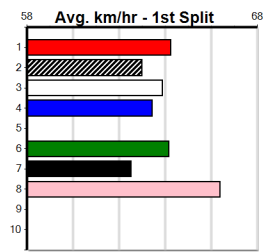

PARKER PUMPS (275+RANK)

Distance: 460m, Race Type: Grade 5, Total Prizemoney: $1,530
1st: $1,000, 2nd: $320, 3rd: $160, 4th: $50

TINKER CONALL (7) does his best work from wide draws and he looks very well graded in this event. CATCH MY DRIFT (4) has been placed in three of his past four and he will be in the firing line throughout. ROLLIN' FREE (8) is a more than capable type.

Watchdog Tips: 7 4 8 3 **Bet:** Win 7

1

WINNIE'S WISH [5] **$10.00**

BE Bitch Jan-21 **Sire: PINDARI EXPRESS** **Dam: IMMINENT**

Owner(s): L Farquhar Trainer: Lisa Farquhar (Delacombe)

Winning Distances: < 300m (0) 300 - 399m (0) 400 - 499m (2) 500 - 599m (2) 600 - 699m (0) > 700m (0)

Winning Weights: 27.5(1) 28.1(1) 28.4(1) 28.8(1)

Box	1st	2nd	3rd	4th	5th	6th	7th	8th
1	2	3	2	2				
2		2	1	2	3			
3								
4		1	2			3	1	1
5					1	1	1	2
6	1	2			2	2		
7		1		1		1	2	1
8	1	1		1	2			1

Prize Best Starts Trk/Dts APM: $21701.25 FSH 54-4-10-5 0-0-0-0 3201

2

KHAN CRAIG [5] **$9.00**

DKBD Dog Feb-22 **Sire: FERNANDO BALE** **Dam: GOLDEN SHIRAZ**

Owner(s): Z Khan Trainer: Nathan Mckay (Toolleen)

Winning Distances: < 300m (0) 300 - 399m (1) 400 - 499m (2) 500 - 599m (0) 600 - 699m (0) > 700m (0)

Winning Weights: 27.4(1) 27.6(1) 27.8(1)

Box	1st	2nd	3rd	4th	5th	6th	7th	8th
1				1				
2			1				1	
3	1							
4	1	1					1	
5			1	1				
6	1			1		1		
7		1				1		
8		1	1	1				2

Prize Best Starts Trk/Dts APM: $4470.00 FSH 18-3-3-2 0-0-0-0 3414

3

RUSHMORE RED [5] **$7.50**

F Dog Mar-21 **Sire: PINDARI EXPRESS** **Dam: KUMBIA LASS**

Owner(s): CHAMPAGNE PTN (SYN), S Smith, A Langton Trainer: Angela Langton (Anakie)

Winning Distances: < 300m (0) 300 - 399m (1) 400 - 499m (7) 500 - 599m (0) 600 - 699m (0) > 700m (0)

Winning Weights: 32.2(1) 32.4(3) 32.5(1) 32.7(1) 33.0(1) 34.6(1)

Box	1st	2nd	3rd	4th	5th	6th	7th	8th
1	2	4	3	1	1			
2	2	1	3	2	1	3	1	
3	1	1	2	1	2	1		
4		1	1	1	1			
5		2	2	1	3	1	1	
6		1	1	1		2	1	
7	2				2			
8	1	2	1			1	1	

Prize Best Starts Trk/Dts APM: $24400.00 NBT 62-8-12-13 5-0-0-0 4803

4

CATCH MY DRIFT (NSW)[5] **$3.40**

BK Dog Oct-21 **Sire: RAW ABILITY** **Dam: KEEP DREAMING**

Owner(s): K Osborne Trainer: Paul Mathieson (Myrningong)

Winning Distances: < 300m (0) 300 - 399m (0) 400 - 499m (3) 500 - 599m (0) 600 - 699m (0) > 700m (0)

Winning Weights: 33.2(1) 33.5(1) 33.9(1)

Box	1st	2nd	3rd	4th	5th	6th	7th	8th
1			1	1		2		
2		1						1
3								
4								
5	3	2				1	1	
6		1		1			1	
7			1			1	1	
8		1	1					1

Prize Best Starts Trk/Dts APM: $9791.25 26.31(5)-29/9/23 22-3-6-3 4-1-2-0 2891

5

*** VACANT BOX ***

Sire: Dam:

Owner(s): Trainer:

Winning Distances: < 300m (0) 300 - 399m (0) 400 - 499m (0) 500 - 599m (0) 600 - 699m (0) > 700m (0)

Winning Weights: Box History