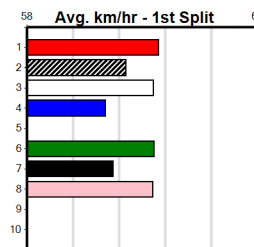

GEELONG PRINTING (275+RANK)

Distance: 400m, Race Type: Grade 5, Total Prizemoney: $1,530
1st: $1,000, 2nd: $320, 3rd: $160, 4th: $50

GLORIOUS GLORY (1) led for a long way when placed here over 460m and she is suited back to this distance range. EXOTIC BEAUTY (2) has been placed in three of her past four and she can follow the red through early. LUCKY TARRA (3) has claims

Watchdog Tips: 1 2 3 8 **Bet:** Win 1

Form Box	Wgt	Dist	Track	Date	Time	BON	Margin	1st/2nd (Time)	PIR	Checked	Comment	WR	Split 1	S/P	Grade

1

GLORIOUS GLORY [5] **Led for a long way over 460m, this trip suits, yes**

WBD **Bitch** Aug-21

Sire: **ORSON ALLEN** Dam: **GLORIOUS**

Owner(s): **G Smith**

Trainer: **Geoff Smith (Mill Park)**

Winning Distances: **< 300m (0) 300 - 399m (6) 400 - 499m (1) 500 - 599m (0) 600 - 699m (0) > 700m (0)**

Winning Weights: **29.0(1) 29.9(1) 30.0(1) 30.1(1) 30.2(1) 30.4(1) 30.5(1)**

2nd (1)	30.9	525	MEP	R11	03-Jan-24	30.80	29.89	3.25L	WHITE WHALE (30.58)	M/1111	.	.	.	5.15	$4.20 T3-5
5th (2)	30.7	460	GEL	R8	09-Jan-24	26.49	25.92	8.50L	THANK YOU TOMMY (25.92)	S/555	.	.	.	6.82	$2.50 5
4th (4)	30.8	300	HVL	R12	12-Jan-24	16.96	16.73	3.25L	DEVINE SAL (16.73)	S/7	.	.	.	4.01	$3.40 T3-5
5th (8)	31.0	525	MEP	R10	17-Jan-24	31.04	29.93	7.50L	WHITE WHALE (30.52)	M/5345	.	.	.	5.33	$3.50 T3-5
5th (2)	29.3	300	HVL	R12	15-Mar-24	17.22	16.83	6.00L	HERD 'EM UP (16.83)	M/1	.	.	.	3.90	$4.50 T3-5
6th (7)	29.5	400	GEL	R12	18-Mar-24	23.41	22.63	7.50L	MY MATE MARTHA (22.91)	M/44	.	.	.	8.75	$2.50 5
1st (6)	30.2	425	BEN	R11	17-Apr-24	24.47	24.30	2.00L	CRACKERJACK MAXY	S/111	.	.	.	6.66	$3.30 5
3rd (4)	30.2	460	GEL	R8	23-Apr-24	26.03	25.73	0.75L	DIRTY DASH (25.99)	M/111	.	.	.	6.60	$6.40 5

Last 3 wins NOT included above

1st (5)	30.5	350	HVL	R6	22-Sep-23	19.85	19.66	2.00L	CROWDZA SMILING (19.98)	Q/1	.	.	.	6.54	$12.20 T3-5
1st (5)	29.9	350	HVL	R3	05-Nov-23	19.70	19.05	0.10L	MAGIC CHANGES (19.71)	Q/1	.	.	.	6.55	$5.90 5
1st (3)	30.1	300	HVL	R5	08-Dec-23	16.68	16.68	0.75L	ASTON AITANA (16.73)	M/1	.	.	.	3.88	$8.70 T3-5

$2.80

Box History

Bx	1st	2nd	3rd	4th	5th	6th	7th	8th
1	1							
2		1	1	2	1			
3	1			1	2	2		
4			1	1		1		
5	3					2	1	
6	1							
7						1		
8	1		2		1			1

Prize Best Starts Trk/Dts APM: $9880.00 NBT 31-7-1-4 3-0-0-0 3026