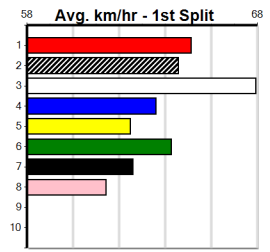

GREYHOUND CLUBS VICTORIA (275+RANK)

Distance: 400m, Race Type: Grade 7, Total Prizemoney: $1,530
1st: $1,000, 2nd: $320, 3rd: $160, 4th: $50

ASTON WARRIOR (4) showed promise in his first prep and he should be primed to fire fresh.
SUPER CEVICHE (3) has solid straight track form to date and she too is expected to race well
fresh. CHARLI MARLEY (6) will be strong late.

Watchdog Tips: 4 3 6 5 Bet: Win 4

CRAIG KEEPING (NSW)[7] Struggled since moving to Vic, prefer to watch $12.00
BK Dog May-22 Sire: MOGAMBO Dam: CAITLYN KEEPING
Owner(s): T Boehmke
Trainer: Thomas Boehmke (Nareewillock)
Winning Distances: < 300m (0) 300 - 399m (0) 400 - 499m (1) 500 - 599m (0) 600 - 699m (0) > 700m (0)
Winning Weights: 33.4(1)
8th (3) 33.6 400 DUB R2 18-Nov-23 24.49 22.86 15.00 MAHOME BOY (23.47) 388 388 . $4.20 M
1st (6) 33.4 400 DUB R1 27-Nov-23 23.20 23.10 8.50L MARKING TIME (23.77) 111 111 9.00 $2.80 M
5th (3) 33.6 400 DUB R5 02-Dec-23 23.50 22.62 13.00 FUSION MINT (22.62) 124 124 9.14 $8.00 5
2nd (5) 33.5 400 DUB R5 30-Dec-23 23.10 22.59 0.50L WATCH THE SPEED (23.07) 212 212 8.89 $6.50 5
7th (4) 33.3 410 HOR R2 30-Jan-24 24.13 22.92 14.00 SANDY TAUPE (23.15) M/56 . . 10.66 $17.00 X67
5th (7) 32.6 410 HOR R9 09-Feb-24 24.09 23.22 12.00 ARIA'S MELODY (23.27) M/45 . SW . 10.54 $5.00 7
8th (4) 32.2 425 BEN R1 23-Feb-24 25.63 23.77 19.00 CHARLIE CALAMARI (24.35) Q/147 . . 6.69 $16.30 7
8th (1) 33.5 450 BAL R8 27-May-24 26.39 25.38 15.00 PAW TIKA (25.38) Q/116 . VO . 6.59 $15.50 SH
Last 3 wins NOT included above
Prize Best $1660.00 FSH
Starts 8-1-1-0
Trk/Dts 0-0-0-0
APM 424

BLACKPOOL URBAN [7] Solid PB here, can show early speed, place $7.50
RF Dog Jul-22 Sire: ASTON RUPEE Dam: LOCHINVAR ADORE
Owner(s): A Kenyon
Trainer: Renee Kenyon (Lara)
Winning Distances: < 300m (0) 300 - 399m (0) 400 - 499m (1) 500 - 599m (0) 600 - 699m (0) > 700m (0)
Winning Weights: 32.2(1)
7th (2) 32.5 400 GEL R11 25-Mar-24 23.83 22.68 9.50L SHINY NEW TOY (23.17) Q/45 . . 8.84 $9.30 7
3rd (1) 32.0 400 GEL R9 09-Apr-24 23.23 22.46 3.5L ASTON BAHT (22.98) Q/42 . . 8.68 $13.60 X67H
6th (3) 32.3 400 GEL R4 16-Apr-24 23.42 22.64 11.00 DARK LIGHTNING (22.71) Q/56 . . 8.63 $22.60 7
3rd (4) 32.7 400 GEL R11 23-Apr-24 23.02 22.56 4.50L OH CRIKEY (22.71) M/33 . . 8.57 $1.90 X67
3rd (6) 32.6 400 GEL R10 30-Apr-24 23.26 22.73 8.00L TIME TO PROPHET (22.73) M/33 . . 8.61 $15.70 X67
6th (6) 32.1 390 BAL R4 12-May-24 23.02 22.15 7.00L BLACKPOOL TRIP (22.54) M/46 . . 8.79 $5.40 T3-7
5th (8) 31.9 400 GEL R9 21-May-24 23.36 22.48 2.75L ABRAXAS BALE (23.18) M/15 . . 8.54 $3.10 7
6th (8) 32.2 400 GEL R9 28-May-24 23.55 22.41 11.00 SPICY MINX (22.83) M/47 . . 8.71 $3.90 T3-7
Last 3 wins NOT included above
1st (5) 32.2 400 GEL R3 12-Mar-24 23.09 22.57 0.75L GO NOW (23.13) Q/11 . SW . 8.50 $2.70 M
Prize Best $1605.00 FSH
Starts 23.09(5)-12/3/24
Trk/Dts 11-1-0-3
APM 9-1-0-3 1059