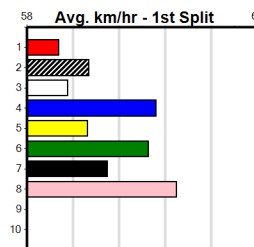

SPORTSBET BET WITH MATES (275+RANK)

Distance: 400m, Race Type: Maiden, Total Prizemoney: $1,530
1st: $1,000, 2nd: $320, 3rd: $160, 4th: $50

SHARON'S LASS (8) has been placed in five of eight here and she gets her chance to break through. HEATHER BALE (5) caught the eye here two runs back and she will be strong in the run home. JOELENE LASS (4) has claims.

Watchdog Tips: **8** **5** **4** **3** **Bet:** **Win 8**

Form Box	Wgt	Dist	Track	Date	Time	BON	Margin	1st/2nd (Time)	PIR	Checked	Comment	WR	Split 1	S/P	Grade

SANDY'S REBEL [M] ***** SCRATCHED ***** **$99.00**

BK Bitch Feb-22 Sire: FABREGAS Dam: SILENT SANDY Trainer: Robert Weightman (Haddon)

Owner(s): R Weightman

Winning Distances: < 300m (0) 300 - 399m (0) 400 - 499m (0) 500 - 599m (0) 600 - 699m (0) > 700m (0)

Winning Weights:

8th (7)	29.7	390	BAL	R9	13-Nov-23	23.68	22.31	17.00 SHAKA GOES BANG (22.55)	S/88	.	.	.	W	8.98	$58.70 T3-M
7th (2)	30.3	300	HVL	R1	07-Feb-24	17.73	16.96	7.50L WALTZING EMBERS (17.24)	M/7	.	.	.	.	4.16	$18.60 M
2nd (8)	29.9	300	HVL	R1	14-Feb-24	17.41	17.01	3.00L FIESTY LASS (17.21)	S/3	.	.	.	.	4.05	$14.40 M
7th (2)	30.2	400	GEL	R10	20-Feb-24	24.17	22.58	17.00 SOHO SIMON SAYS (23.00)	M/88	.	.	.	.	9.11	$44.20 T3-M
8th (3)	30.3	390	BAL	R2	21-Mar-24	23.76	22.01	17.00 BART'S CHOICE (22.63)	M/88	.	.	V28	.	9.18	$20.60 M
7th (6)	29.0	300	HVL	R1	06-May-24	17.71	16.85	8.00L INTER TERRA (17.18)	S/8	.	.	.	.	4.26	$20.70 M
8th (6)	29.1	390	BAL	R2	19-May-24	23.39	22.47	9.00L MUCK AROUND (22.78)	M/48	.	.	.	W	8.75	$73.50 T3-M
6th (1)	29.4	300	HVL	R1	29-May-24	17.66	16.76	6.50L CERTAIN MAGIC (17.21)	M/2	.	.	.	.	4.15	$16.70 M

Last 3 wins NOT included above

Bx	1st	2nd	3rd	4th	5th	6th	7th	8th
1							1	
2								2
3								1 1
4								
5					1			
6								1 1
7								1
8	1					1		

Prize Best $320.00
Starts NBT
Trk/Dts 12-0-1-0
APM 1-0-0-0 192

RUNAWAY DEAL [M] **Beaten in all 16 runs, prefer to watch** **$12.00**

BD Bitch Jan-22 Sire: KIOWA MON MANNY Dam: I'M ROBYN BANKS Trainer: Kenneth Howat (Plumpton)

Owner(s): K Howat

Winning Distances: < 300m (0) 300 - 399m (0) 400 - 499m (0) 500 - 599m (0) 600 - 699m (0) > 700m (0)

Winning Weights:

7th (3)	26.1	400	GEL	R3	30-Jan-24	24.32	22.70	23.00 ASTON MONARCHY (22.78)	Q/55	.	.	.	.	8.98	$58.70 T3-M
7th (2)	25.1	400	GEL	R1	06-Feb-24	23.94	22.65	13.00 SPLIT REEF (23.07)	M/77	.	.	.	.	8.99	$57.80 M
6th (8)	24.9	390	BAL	R1	04-Mar-24	23.51	22.11	20.00 SHE'S RELOADED (22.11)	M/66	.	.	.	.	8.91	$65.50 T3-M
8th (3)	24.9	400	GEL	R2	26-Mar-24	24.03	22.68	15.00 CLIFFORD BALE (23.02)	M/88	.	.	.	.	8.94	$102.80 M
6th (1)	24.8	390	BAL	R1	08-Apr-24	23.58	22.25	11.00 ALICE FROM VENUS (22.83)	M/76	.	.	.	.	8.98	$79.70 T3-M
8th (2)	24.9	390	BAL	R1	21-Apr-24	24.26	22.23	22.00 WHATEVER WILLOW (22.78)	M/88	.	.	.	.	9.01	$96.60 M
8th (2)	25.1	390	BAL	R1	06-May-24	23.41	21.89	22.00 ECO BALE (21.89)	M/68	.	.	V0	.	8.87	$102.50 T3-M
6th (7)	25.2	400	GEL	R1	21-May-24	23.88	22.48	17.00 PURPLE SAPPHIRE (22.71)	M/45	.	.	.	.	8.78	$36.60 M

Last 3 wins NOT included above

Bx	1st	2nd	3rd	4th	5th	6th	7th	8th
1							1	1
2								2 2
3								1 2
4								
5						2		1
6								1 1
7							1	
8								1

Prize Best $0.00
Starts NBT
Trk/Dts 16-0-0-0
APM 5-0-0-0 0