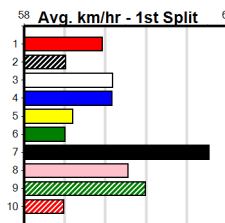

Bendigo

12
6:34PM
(VIC time)

SPORTSBET GREEN TICKS (250+RANK)

Distance: 425m, Race Type: Grade 5, Total Prizemoney: $1,530
1st: $1,000, 2nd: $320, 3rd: $160, 4th: $50

Watchdog Tips:

7

1

2

8

Bet:

Win 7