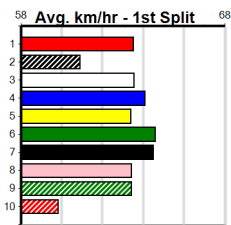

</

Bendigo

10

5:57PM

(VIC time)

SHIMA SHINE AT STUD (250+RANK)

Distance: 425m, Race Type: Grade 5, Total Prizemoney: \$1,530
1st: \$1,000, 2nd: \$320, 3rd: \$160, 4th: \$50

MR. FREDDIE LEE (4) does his bet racing here and he can assume control soon after box rise.
OUR LAST HOPE (3) is better than his past few runs and he is suited back to this distance range.
CALL ME JOHN (5) has solid claims