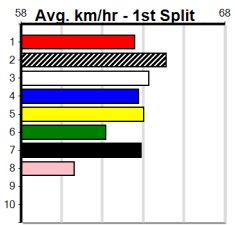

PETER BROWN CUSTOM HOMES (250+R

Distance: 500m, Race Type: Grade 5, Total Prizemoney: \$1,740
1st: \$1,150, 2nd: \$360, 3rd: \$180, 4th: \$50

6

4:42PM

(VIC time)

ARCHIE MCIVOR (6) has been racing well in stronger company of late and he just needs a clear crack mid race. SHE'S VERSACE (2) has been placed in two of three here and she can settle on the speed. TANTANGARA GIRL (3) won't be far away.