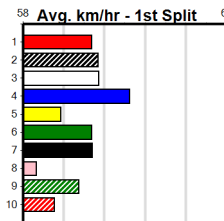

SPORTSBET NOBODY DOES IT EASIER (2)

Distance: 425m, Race Type: Maiden, Total Prizemoney: $1,530
1st: $1,000, 2nd: $320, 3rd: $160, 4th: $50

1
3:01PM
(VIC time)

BUSHMAN'S DAMPER (1) has been placed in four of seven to date and he is drawn to make every post a winner. REBEL THINKER (4) has strong Meadows form and he just needs some luck early on. PASHMINA (8) can run a cheeky race.

Watchdog Tips: **1** **4** **8** **2** **Bet:** **Win 1**