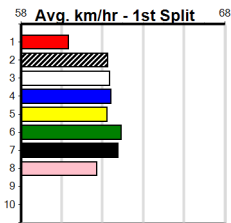

Bendigo

AG TYRES & WHEELS (250+RANK)

Distance: 500m, Race Type: Mixed 6/7, Total Prizemoney: $1,740
1st: $1,150, 2nd: $360, 3rd: $180, 4th: $50

5

4:24PM

(VIC time)

SILVER MACHINE (2) trialled well here over 425m recently and he will be suited by the rise in distance. MCIVOR OLLY (6) has been luckless since his maiden win and he can make amends today. MCIVOR JEWELS (4) is an improving type and may be value.

Watchdog Tips:

2

6

4

8

Bet:

Win 2