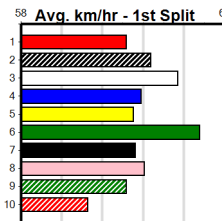

MANNINGS GREYHOUND COMPLEX (250)

Distance: 425m, Race Type: Grade 5, Total Prizemoney: $1,530
1st: $1,000, 2nd: $320, 3rd: $160, 4th: $50

OCEAN BURN (6) has been brilliant in her past two and she can go one better this time around.
CON CABANG (7) has a good record here and he is expected to race well fresh. MANGO MAN (2)
will be on the pace throughout.

Watchdog Tips: **6** **7** **2** **4** **Bet:** **Box Trifecta 2,4,6,7 ($10 for 41.67%)**