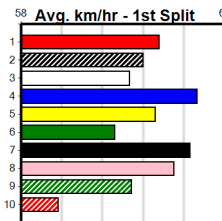

HANRAHAN PLUMBING (250+RANK)

Distance: 425m, Race Type: Mixed 4/5, Total Prizemoney: \$1,530

1st: \$1,000, 2nd: \$320, 3rd: \$160, 4th: \$50

CRUSOE RICO (1) has won two of his past three here impressively and he is drawn to get every chance. JARROD'S BOY (2) has a nice turn of foot and he can test the red throughout. OH EVIE (4) is better than her form indicates.