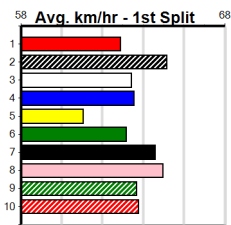

Bendigo

HIP POCKET BENDIGO (250+RANK)

Distance: 425m, Race Type: Grade 6, Total Prizemoney: $1,530
1st: $1,000, 2nd: $320, 3rd: $160, 4th: $50

3
3:39PM
(VIC time)

IN SECRET (4) is two of two here and she has the speed to make every post a winner. KAYE NIGHT (5) was never headed here last time and he will be in the firing line throughout. URANA EXPRESS (6) is racing with confidence and is well drawn out wide.

Watchdog Tips: **4** **5** **6** **7** **Bet:** **Box Trifecta 4,5,6,7,8 ($10 for 16.67%)**