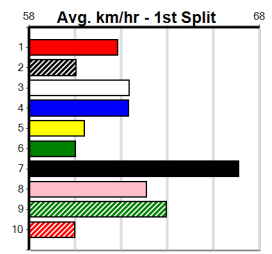

Bendigo
12
6:34PM
(VIC time)

SPORTSBET GREEN TICKS (250+RANK)

Distance: 425m, Race Type: Grade 5, Total Prizemoney: $1,530
1st: $1,000, 2nd: $320, 3rd: $160, 4th: $50

SCARLETT'S GEM (7) came here with strong NSW form and she will be better for her Victorian debut at Healesville. MY GIRL RISSA (1) has a nice turn of foot and she should be in the firing line throughout. ROXY EGGNOG (2) can run a cheeky race

Watchdog Tips: **7** **1** **2** **8** **Bet:** **Win 7**

1

MY GIRL RISSA [5] **Solid muster, has the right draw, danger** **$3.60**
BK Bitch Nov-20 Sire: MEPUNGA BLAZER Dam: NAYLA SWIFT Trainer: Billy Galea (Rockbank)
Owner(s): B Galea
Winning Distances: < 300m (0) 300 - 399m (6) 400 - 499m (2) 500 - 599m (0) 600 - 699m (0) > 700m (0)
Winning Weights: 28.7(1) 28.9(2) 29.0(1) 29.1(2) 29.2(1) 29.4(1)

Box	1st	2nd	3rd	4th	5th	6th	7th	8th
1	1							
2		2	1					
3				1				
4					1			
5						1		
6							1	
7								1
8								

Prize Best Starts Trk/Dts APM: $10110.00 NBT 39-8-1-5 1-0-0-0 2904

2

ROXY EGGNOG [5] **Strong effort last time, draw suits, threat** **$4.20**
BE Dog Sep-20 Sire: DROOPYS BUICK Dam: FANTASTIC ROXY Trainer: Donna Knight (Talbot)
Owner(s): G Mitchell
Winning Distances: < 300m (0) 300 - 399m (2) 400 - 499m (6) 500 - 599m (2) 600 - 699m (0) > 700m (0)
Winning Weights: 33.3(1) 34.1(1) 34.2(1) 34.3(1) 34.7(2) 34.8(1) 34.9(1) 35.0(1) 35.4(1)

Box	1st	2nd	3rd	4th	5th	6th	7th	8th
1	2	3			2	5		1
2	1		6	2	3	3	1	2
3	2	1	2	1	1	3	1	
4	1				3	2	1	1
5	1					1	1	1
6				1	3	1	2	1
7	3	1	2	1	2	3	3	1
8	1	1		1	3	4	2	

Prize Best Starts Trk/Dts APM: $22735.00 NBT 90-10-7-11 6-0-0-2 2315

3

SWANNY RIVER [5] **Down on confidence, needs to lead, tested** **$16.00**
BDW Bitch Jan-21 Sire: FERNANDO BALE Dam: HOT JEAN Trainer: Glenn Maxwell (Heathcote)
Owner(s): M Davis
Winning Distances: < 300m (0) 300 - 399m (0) 400 - 499m (5) 500 - 599m (0) 600 - 699m (0) > 700m (0)
Winning Weights: 25.1(1) 25.2(1) 26.2(1) 26.3(1) 26.5(1)

Box	1st	2nd	3rd	4th	5th	6th	7th	8th
1	2	6	3	4	2	5		
2	1	2	1	1	1			
3	1	2	3	1	1			
4	1	1	1	1	3			2
5	1	1				2	2	
6			2	2	1	2	1	
7	2	2	2	2	1	1	1	1
8	1	1	2			1	1	

Prize Best Starts Trk/Dts APM: $10470.00 24.47(4)-23/8/23 61-5-10-7 42-5-8-6 2173

4

KINIMAKATKA [5] **Lack of early speed is always a worry, tough ask** **$12.00**
BK Bitch Feb-20 Sire: MY BRO FABIO Dam: MISS TERINDAH Trainer: Gayle Lemin (Axdedale)
Owner(s): G Lemin
Winning Distances: < 300m (0) 300 - 399m (2) 400 - 499m (7) 500 - 599m (2) 600 - 699m (0) > 700m (0)
Winning Weights: 25.7(1) 26.2(1) 26.3(2) 26.4(1) 26.5(1) 26.6(1) 26.7(1) 26.8(1) 27.0(1) 27.2(1)

Box	1st	2nd	3rd	4th	5th	6th	7th	8th
1	1	2	1	1	1	3		
2	4	1	3	3		1		1
3	1	1			2	1		1
4	2			1		2	1	
5	1	1	1	2	1	1		
6	2	2	1			1	2	1
7	1	1	1	1	1	2	4	
8	2	2	1	1	2	1		

Prize Best Starts Trk/Dts APM: $20460.00 24.32(7)-3/5/23 69-11-8-8 12-3-2-0 1144

5

LALA SPEED [5] **Steady record here, gets back early, next time** **$16.00**
RBD Dog May-21 Sire: KC AND ALL Dam: LALA SHIM Trainer: Donna Knight (Talbot)
Owner(s): G Mitchell
Winning Distances: < 300m (0) 300 - 399m (3) 400 - 499m (0) 500 - 599m (0) 600 - 699m (0) > 700m (0)
Winning Weights: 34.9(1) 35.1(1) 35.4(1)

Box	1st	2nd	3rd	4th	5th	6th	7th	8th
1	1	2	2	1	1	3	2	
2	3	3			1			
3	1	1					1	
4	1	3	2	1	2	2	1	1
5			2	1	1	2	3	
6	1		1	1	1	1	1	
7	1		1	1	1	1	1	2
8		2	3		2	1		

Prize Best Starts Trk/Dts APM: $13130.00 NBT 65-3-10-13 9-0-2-0 1806