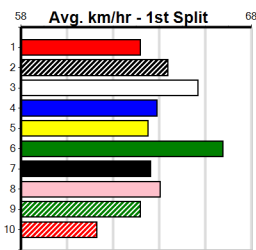

MANNINGS GREYHOUND COMPLEX

Distance: 425m, Race Type: Grade 5, Total Prizemoney: $1,530
1st: $1,000, 2nd: $320, 3rd: $160, 4th: $50

OCEAN BURN (6) has been brilliant in her past two and she can go one better this time around. CON CABANG (7) has a good record here and he is expected to race well fresh. MANGO MAN (2) will be on the pace throughout.

Watchdog Tips: 6 7 2 4 Bet: Box Trifecta 2,4,6,7 ($10 for 41.67%)

Form Box Wgt Dist Track Date Time BON Margin 1st/2nd (Time) PIR Checked Comment W/R Split 1 S/P Grade

MY COMPASS [5] Likely to get buried too far back early, next time $12.00
BD Dog Aug-20 Sire: MY REDEEMER Dam: SHOUT OUT LOUD
Owner(s): BULLET (SYN), L Brown, B Brown
Trainer: Brian Brown (Axedale)

Box History table and Prize Best Starts Trk/Dts APM for MY COMPASS

MANGO MAN [5] Solid record here, has early speed, threat $4.60
BK Dog Jan-20 Sire: ZAMBORA BROCKIE Dam: KUNG FU HUSTLE
Owner(s): A Debattista
Trainer: Chananchida Sriboon (Sedgwick)

Box History table and Prize Best Starts Trk/Dts APM for MANGO MAN

PERFECT WILLOW [5] Needs to lead, too much pace in this, place $8.00
BK Bitch Nov-20 Sire: FERNANDO BALE Dam: PERFECT PIPER
Owner(s): G Tsakissiris
Trainer: George Cini (Miners Rest)

Box History table and Prize Best Starts Trk/Dts APM for PERFECT WILLOW

SUGAR BOWL ROSE [5] Racing with confidence, solid muster, respect $7.50
BK Bitch Nov-21 Sire: FERAL FRANKY Dam: LITTLE TUBBSY
Owner(s): A Hemingway
Trainer: Aroha Hemingway (Rochester)

Box History table and Prize Best Starts Trk/Dts APM for SUGAR BOWL ROSE

HOLLYWOOD FRANKY [5] Find this harder than his racing of late, tested $16.00
BK Dog Jan-22 Sire: FERAL FRANKY Dam: PHILADELPHIA PIP
Owner(s): Cotton Eye Joes (SYN), G Rudd, D Erdman, W Telford, N Seers, B Brown
Trainer: Brian Brown (Axedale)

Box History table and Prize Best Starts Trk/Dts APM for HOLLYWOOD FRANKY

1

2

3

4

5