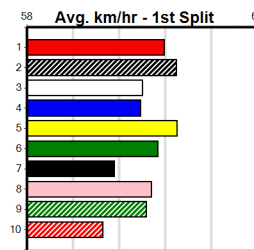

AVARD CIVIL (250+RANK)

Distance: 425m, Race Type: Grade 5, Total Prizemoney: $1,530
1st: $1,000, 2nd: $320, 3rd: $160, 4th: $50

SANDY CABANG (8) owns a handy 24.20 PB here and she has the speed to cross and lead throughout. HYDRO GLIDE (2) led for a long way last time and he will give a nice sight again. CHERRY RED (4) can run a cheeky race.

Watchdog Tips: 8 2 4 5 Bet: Win 8

JEAN'S RIVER [5] Solid record here, has the right draw, place $8.00
WBD Dog Jan-21 Sire: FERNANDO BALE Dam: HOT JEAN
Trainer: Malcolm Davis (Heathcote)
Winning Distances: < 300m (0) 300 - 399m (4) 400 - 499m (2) 500 - 599m (0) 600 - 699m (0) > 700m (0)
Winning Weights: 30.1(1) 30.2(2) 30.3(1) 30.6(1) 30.7(1)
Last 3 wins NOT included above

HYDRO GLIDE [5] Biks Led for a long way last time, main danger $7.50
BD Dog Jun-20 Sire: ASTON DEE BEE Dam: SUMMER SKYE
Trainer: Kevin Ashton (Charlton)
Winning Distances: < 300m (0) 300 - 399m (1) 400 - 499m (4) 500 - 599m (0) 600 - 699m (0) > 700m (0)
Winning Weights: 33.0(1) 33.1(1) 33.4(1) 33.8(2)
Last 3 wins NOT included above

WICKET MAIDEN [5] Beaten in both runs here, needs it easier $16.00
WBK Bitch May-21 Sire: FERNANDO BALE Dam: TYPHOON TESSIE
Trainer: Bernard Seymour (Woodvale)
Winning Distances: < 300m (0) 300 - 399m (3) 400 - 499m (0) 500 - 599m (0) 600 - 699m (0) > 700m (0)
Winning Weights: 26.5(1) 26.6(1) 27.4(1)
Last 3 wins NOT included above

CHERRY RED [5] Tough draw but has solid muster, threat $9.00
F Bitch Feb-21 Sire: BERNARDO Dam: STARS AND LIGHTS
Trainer: Ronald Dunne (St Albans)
Winning Distances: < 300m (0) 300 - 399m (2) 400 - 499m (1) 500 - 599m (0) 600 - 699m (0) > 700m (0)
Winning Weights: 29.3(1) 29.6(1) 30.7(1)
Last 3 wins NOT included above

SMALL DEMEANOUR (NSW) [5] No luck of late, can make amends, keep safe $4.00
BK Dog May-21 Sire: ZAMBORA BROCKIE Dam: MELISSA'S PRIDE
Trainer: Robert Hayes (Toolleen)
Winning Distances: < 300m (1) 300 - 399m (5) 400 - 499m (3) 500 - 599m (1) 600 - 699m (0) > 700m (0)
Winning Weights: 30.5(1) 30.6(1) 30.7(2) 30.8(2) 31.0(1) 31.1(1) 31.6(1) 32.2(1)
Last 3 wins NOT included above

1

2

3

4

5