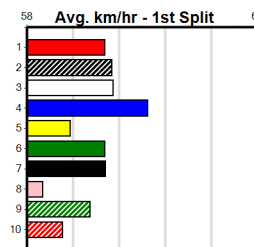

SPORTSBET NOBODY DOES IT EASIER (250+)

Distance: 425m, Race Type: Maiden, Total Prizemoney: $1,530
1st: $1,000, 2nd: $320, 3rd: $160, 4th: $50

BUSHMAN'S DAMPER (1) has been placed in four of seven to date and he is drawn to make every post a winner. REBEL THINKER (4) has strong Meadows form and he just needs some luck early on. PASHMINA (8) can run a cheeky race.

Watchdog Tips:	1	4	8	2	Bet:	Win 1

Form Box	Wgt	Dist	Track	Date	Time	BON	Margin	1st/2nd (Time)	PIR	Checked	Comment	WR	Split 1	S/P	Grade
1															
BUSHMAN'S DAMPER (WA) [Solid record here, well drawn, hard to reel in] $2.80															
DKBD Dog		Jun-22		Sire: HARD STYLE RICO		Dam: BUSHMAN'S POPPY		Trainer: Arron Rocke (Merrigum)							
Owner(s): A Rocke															
Winning Distances: < 300m (0) 300 - 399m (0) 400 - 499m (0) 500 - 599m (0) 600 - 699m (0) > 700m (0)															
Winning Weights:															
2nd (2)	31.8	425	BEN	R1	13-Mar-24	24.54	24.00	1.00L ARCHIE MCIVOR (24.48)	M/111				6.72	$2.00	T3-M
8th (6)	32.0	390	SHP	R1	21-Mar-24	22.85	22.23	4.75L BRAVADO (22.54)	S/67				8.90	$4.90	T3-M
4th (7)	31.7	390	SHP	R1	05-Apr-24	22.98	21.82	13.00 URIAH BALE (22.08)	S/76				8.94	$3.60	M
2nd (8)	31.8	425	BEN	R2	10-Apr-24	24.90	24.18	4.00L SNOW ROYALE (24.63)	M/433				5.87	$3.60	T3-M
3rd (8)	31.8	425	BEN	R2	14-Apr-24	24.47	24.03	3.25L ZIPPING LIZZO (24.25)	Q/223				6.76	$6.80	T3-M
2nd (8)	31.9	390	SHP	R2	18-Apr-24	22.53	22.09	4.50L MISS MELEE (22.22)	M/22				8.76	$2.40	T3-M
4th (7)	32.0	425	BEN	R1	24-Apr-24	25.23	24.06	8.00L SASSY RICO (24.67)	M/555				6.98	$2.30	T3-M
8th (7)	31.6	425	BEN	R1	29-May-24	25.76	24.04	17.00 HAVANA BLUEBIRD (24.57)	M/888				6.93	$4.30	T3-M
Last 3 wins NOT included above															
Box History															
Bx	1st	2nd	3rd	4th	5th	6th	7th	8th							
1															
2		1													
3															
4															
5															
6															
7			1	2		1									
8		2	1												
Prize Best	$1405.00 NBT														
Starts	10-0-3-2														
Trk/Dts	7-0-2-2														
APM	1028														

2															
KID GEORGE [M] [Prefer out wide but is a strong type, respect] $8.00															
BEED Dog		Sep-21		Sire: RAW ABILITY		Dam: PAT ME AGAIN		Trainer: Donald Jarvis (Heathcote)							
Owner(s): D Jarvis															
Winning Distances: < 300m (0) 300 - 399m (0) 400 - 499m (0) 500 - 599m (0) 600 - 699m (0) > 700m (0)															
Winning Weights:															
2nd (2)	32.0	390	BAL	R2	08-Apr-24	22.78	22.25	4.75L ABRAXAS BALE (22.46)	M/24				8.59	$2.20	T3-M
5th (4)	32.4	425	BEN	R2	14-Apr-24	24.80	24.03	8.00L ZIPPING LIZZO (24.25)	M/455				6.83	$11.90	T3-M
3rd (6)	32.3	390	BAL	R1	24-Apr-24	23.18	22.02	11.00 FROG MARCH (22.44)	M/77		W		8.84	$14.10	MH
2nd (4)	32.6	300	HVL	R1	03-May-24	17.38	16.90	4.00L SHE'S IDEAL (17.10)	M/2				4.11	$2.80	T3-M
2nd (2)	32.4	425	BEN	R1	08-May-24	24.56	23.97	0.50L BLUE RISE (24.54)	M/223				6.71	$12.00	T3-M
2nd (6)	32.5	425	BEN	R2	15-May-24	24.80	24.04	0.50L MCIVOR JEWELS (24.78)	M/444				6.81	$10.10	T3-M
2nd (6)	32.7	425	BEN	R1	22-May-24	24.52	24.25	3.5L MR. FERGUSON (24.28)	M/533				6.79	$4.90	M
4th (3)	32.6	425	BEN	R1	29-May-24	24.66	24.04	1.25L HAVANA BLUEBIRD (24.57)	M/554				6.87	$3.40	T3-M
Last 3 wins NOT included above															
Box History															
Bx	1st	2nd	3rd	4th	5th	6th	7th	8th							
1								1							
2		3	1												
3		1		1											
4		1			1										
5			1												
6		2	1	1											
7			1	1											
8															
Prize Best	$3280.00 NBT														
Starts	17-0-7-4														
Trk/Dts	6-0-3-0														
APM	2473