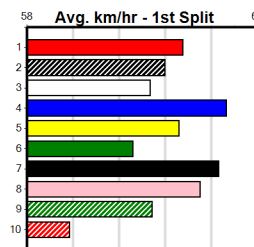

Bendigo

7

5:04PM

(VIC time)

HANRAHAN PLUMBING (250+RANK)

Distance: 425m, Race Type: Mixed 4/5, Total Prizemoney: $1,530
1st: $1,000, 2nd: $320, 3rd: $160, 4th: $50

CRUSOE RICO (1) has won two of his past three here impressively and he is drawn to get every chance. JARROD'S BOY (2) has a nice turn of foot and he can test the red throughout. OH EVIE (4) is better than her form indicates.

Watchdog Tips: 1 2 4 7 **Bet:** Win 1

Form Box	Wgt	Dist	Track	Date	Time	BON	Margin	1st/2nd (Time)	PIR	Checked	Comment	WR	Split 1	S/P	Grade	
1	CRUSOE RICO [4] $2.90															
	Good record here to date, draw suits, yes															
	RBD Dog Feb-22 Sire: HARD STYLE RICO Dam: CRACKED SODA															
	Owner(s): K Abela Trainer: Julie Abela (Echuca)															
	Winning Distances: < 300m (0) 300 - 399m (0) 400 - 499m (3) 500 - 599m (1) 600 - 699m (0) > 700m (0)															
	Winning Weights: 32.8(1) 33.0(2) 33.6(1)															
	5th (7) 33.1 525 MEA R1 30-Mar-24 31.50 29.50 19.00 UNREAL MISS (30.24) M/5455 . . . . . 5.27 $10.60 7															
	7th (6) 32.9 525 MEP R5 10-Apr-24 31.41 29.82 13.00 WREN BALE (30.55) M/5447 . . . . . 5.26 $5.50 X67															
	1st (1) 33.0 500 BEN R7 17-Apr-24 28.51 28.28 0.10L TWENTY DEEP (28.51) M/111 . . . . . 6.61 $1.60 X67															
	6th (2) 32.5 525 MEP R4 24-Apr-24 30.77 29.79 9.50L MEPUNGA TULLY (30.12) M/3344 . . . . . 5.18 $13.40 RW															
7th (3) 32.3 425 BEN R10 03-May-24 24.72 23.69 15.00 LEO BALE (23.69) M/477 . . . . . 6.72 $6.50 6G																
1st (2) 32.8 425 BEN R9 11-May-24 24.05 24.05 0.50L FULL BARREL (24.08) M/221 . . . . . 6.56 $2.50 6G																
1st (1) 33.0 425 BEN R12 17-May-24 24.24 23.88 1.5L DEEP PURPLE (24.33) M/332 . . . . . 6.61 $2.80 5																
8th (8) 33.6 425 BEN R10 31-May-24 24.48 23.72 11.00 NEVER ANY DOUBT (23.72) M/768 . . . . . SW 6.68 $23.70 X45																
Last 3 wins NOT included above																
1st (3) 33.6 425 BEN R1 22-Mar-24 23.95 23.47 4.75L RAGING ELSA (24.27) M/111 . . . . . 6.53 $5.80 M																
. . . . .																
. . . . .																
. . . . .																

Box History								
Bx	1st	2nd	3rd	4th	5th	6th	7th	8th
1	2							
2	1					1		
3	1						1	
4								
5								
6							1	
7					1			
8								1

Prize Best	$5780.00
Starts	23.95(3)-22/3/24
Trk/Dts	9-4-0-0
APM	5-3-0-0
	4878