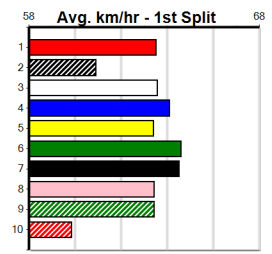

Bendigo
10
5:57PM
(VIC time)

SHIMA SHINE AT STUD (250+RANK)

Distance: 425m, Race Type: Grade 5, Total Prizemoney: $1,530
1st: $1,000, 2nd: $320, 3rd: $160, 4th: $50

MR. FREDDIE LEE (4) does his bet racing here and he can assume control soon after box rise.
OUR LAST HOPE (3) is better than his past few runs and he is suited back to this distance range.
CALL ME JOHN (5) has solid claims

Watchdog Tips: 4 3 5 7 **Bet:** Win 4

Form Box Wgt Dist Track Date Time BON Margin 1st/2nd (Time) PIR Checked Comment W/R Split 1 S/P Grade

SPOILER ALERT [5] **Capable but tends to struggle here, place best** **$6.00**

BD Dog Nov-21 Sire: FERAL FRANKY Dam: NICKO DANCER

Owner(s): J Hall **Trainer: Barry Hall (Dingee)**

Winning Distances: < 300m (0) 300 - 399m (5) 400 - 499m (0) 500 - 599m (0) 600 - 699m (0) > 700m (0)

Winning Weights: 28.8(1) 29.0(2) 29.1(1) 29.2(1)

7th (1)	29.1	390	SHP	R9	04-Mar-24	23.52	22.09	21.00	NAYELI (22.11)	Q/67	.	.	.	8.79	$44.80	X45
4th (3)	28.9	425	BEN	R10	08-Mar-24	24.25	23.69	4.50L	GAYLE BALE (23.94)	M/444	.	.	.	6.73	$49.30	5H
8th (5)	29.3	425	BEN	R10	16-Mar-24	24.70	23.61	10.00	EXPLOSIVE DEBT (24.00)	M/888	.	.	W	7.00	$29.50	5
7th (1)	29.1	450	SHP	R8	21-Mar-24	26.15	25.54	8.50L	WANDANA LAD (25.56)	M/456	.	.	.	6.87	$2.60	T3-5
1st (8)	29.1	390	SHP	R12	08-Apr-24	22.23	21.71	1.25L	RADEBE (22.31)	M/22	.	.	.	8.48	$8.20	5
6th (8)	29.0	450	SHP	R6	15-Apr-24	25.89	25.00	13.00	AFIRE (25.00)	M/456	.	.	.	6.77	$57.10	X45
7th (5)	29.3	425	BEN	R4	28-Apr-24	25.07	23.58	16.00	HARTNEY (24.01)	M/887	.	.	.	6.91	$57.80	5
5th (8)	29.7	390	SHP	R4	13-May-24	22.85	21.99	9.50L	GOT A PRINCIPLE (22.20)	M/55	.	.	.	8.73	$49.30	X34

Last 3 wins NOT included above

1st (7)	29.2	390	SHP	R9	04-Jan-24	22.47	22.10	1.00L	KRAKEN ROCK (22.52)	M/22	.	.	.	8.47	$22.90	T3-7
1st (5)	28.8	390	SHP	R10	01-Feb-24	22.44	22.17	2.00L	CINNABAR ICON (22.56)	M/11	.	.	SW	8.47	$14.10	T3-6
1st (7)	29.0	390	SHP	R4	12-Feb-24	22.50	22.01	3.5L	ZAP (22.73)	M/11	.	.	.	8.53	$11.80	5

BK Dog Aug-20 Sire: SWIFT FANCY Dam: CAWBOURNE KRISTY

Owner(s): All in time (SYN), J D'altorio, R Francis **Trainer: David Long (Tarnagulla)**

Winning Distances: < 300m (0) 300 - 399m (3) 400 - 499m (6) 500 - 599m (0) 600 - 699m (0) > 700m (0)

Winning Weights: 33.3(1) 33.6(2) 33.8(2) 33.9(1) 34.2(1) 34.4(1)

3rd (2)	34.3	390	BAL	R7	18-Mar-24	22.62	21.90	6.50L	MINI STAR (22.18)	M/53	.	.	.	8.76	$21.40	T3-5
5th (6)	34.6	425	BEN	R7	26-Mar-24	24.60	23.91	9.50L	BUCK SHINES (23.95)	M/655	.	.	.	6.74	$20.30	5H
7th (5)	34.2	425	BEN	R8	10-Apr-24	24.90	24.18	7.50L	ALL DAMIRO (24.39)	M/766	.	.	.	6.78	$29.20	T3-5
1st (7)	34.4	425	BEN	R6	17-Apr-24	24.63	24.30	0.10L	LONGDOWN (24.64)	M/433	.	.	.	6.79	$12.00	5
2nd (2)	34.2	425	BEN	R5	20-Apr-24	24.58	23.92	1.25L	CRACKERJACK BERN	M/332	.	.	.	6.67	$9.20	5
3rd (5)	34.1	425	BEN	R11	08-May-24	24.74	23.97	3.00L	MY COMPASS (24.53)	M/666	.	.	.	6.85	$13.00	T3-5
6th (3)	34.0	425	BEN	R6	11-May-24	24.87	24.05	12.00	ROXY CRUMPET (24.07)	M/677	.	.	.	6.79	$20.10	5
3rd (1)	33.5	390	BAL	R4	02-Jun-24	22.75	22.08	3.75L	ZIPPING SWAZI (22.50)	M/43	.	.	.	8.66	$21.10	T3-5

Last 3 wins NOT included above

1st (6)	34.2	390	BAL	R4	11-Sep-23	22.51	22.14	1.5L	AIR RACE ACE (22.60)	M/22	.	.	.	8.67	$4.00	T3-5
1st (2)	33.8	425	BEN	R11	27-Dec-23	24.35	24.17	4.00L	CRACKERJACK PA (24.62)	M/111	.	.	SW	6.61	$1.30	5
1st (2)	34.2	425	BEN	R11	10-Jan-24	24.44	24.10	1.00L	TESSA ORCHID (24.49)	M/222	.	.	.	6.62	$3.70	T3-5