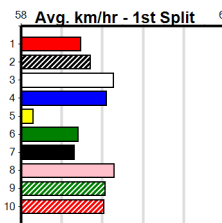

2

11:04AM

(VIC time)

MISTY BLUE (8) has been smartly placed in 6 of her 9 starts to date and she could breakthrough for a well deserved victory today. PAW XAVIER (3) showed good speed in his handy last placing and he could be the main danger with a clean getaway.

Watchdog Tips:

8

3

4

1

Bet:

Win 8