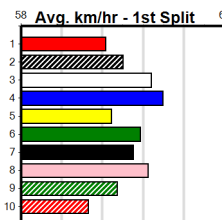

11

1:52PM

(VIC time)

MINI MINION (3) looks set to race on the speed from the outset in this and she could prove hard to hold out. JUICE (5) can show a good turn of foot once balanced and she could be the main danger here. TESSA ORCHID (2) has claims as well.

Watchdog Tips: **3** **5** **2** **4** Bet: **Win 3**