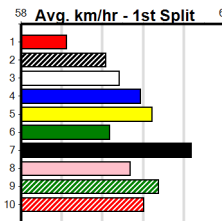

Shepparton

REJUVENATE @ STUD

Distance: 390m, Race Type: Tier 3 - Grade 6, Total Prizemoney: $2,925
1st: $1,950, 2nd: $600, 3rd: $300, 4th: $75

3

11:20AM

(VIC time)

ORIENTAL AURORA (7) can set the tempo soon after box rise in this and she may prove hard to reel in if she can cross and find the arm. ASTON HOMARE (8) can get the cart across from the top elect and could be the main danger here.

Watchdog Tips: **7** **8** **4** **5** **Bet:** **Box Trifecta 4,5,7,8 ($10 for 41.67%)**