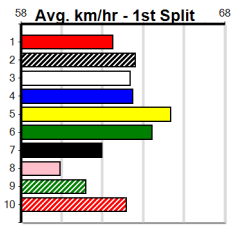

SHEPPARTON NEWS (1-2 WINS)

Distance: 450m, Race Type: Tier 3 - Restricted Win, Total Prizemoney: $2,925
1st: $1,950, 2nd: $600, 3rd: $300, 4th: $75

5

11:55AM

(VIC time)

SHE'S IDEAL (6) recorded a solid straight win 4 starts back and she could assume control before the turn and prove hard to reel in. HELLO LUNA (3) can race in a forward position in this and she could be prominent throughout.

Watchdog Tips:

6

3

5

7

Bet:

Win 6