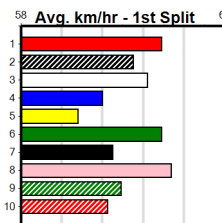

SHEPP CITY FENCING

Distance: 390m, Race Type: Tier 3 - Grade 7, Total Prizemoney: $2,925
1st: $1,950, 2nd: $600, 3rd: $300, 4th: $75

9

1:17PM

(VIC time)

THIRTY SECONDS (7) was a solid all the way debut winner 3 starts back and he may be the one to beat first up in this. RAPIDFIRE LAYLA (8) can show a good turn of foot once balanced and she could be right in the finish here.

Watchdog Tips:

7

8

3

6

Bet:

Win 7