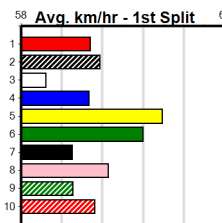

HEART OF DARTS (5) can race on the speed from the outset here and after her good last start win she may be the one to beat again. ASTON RUINART (4) was a smart all the way winner 3 starts back and she could be right in the mix again today.

Watchdog Tips: 5 4 7 6 Bet: Trifecta 5/4,6,7/2,4,6,7,8 ($10 - 83.33%)

Main table containing race details for 10 races. Each race entry includes horse name, trainer, jockey, race history, odds, and a 'Winning Boxes' table. Race 9 and 10 are marked as 'SCRATCHED'.