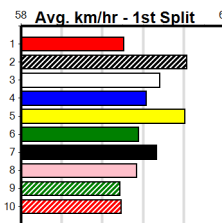

# MMS ACCESS

Distance: 390m, Race Type: Grade 5 T3, Total Prizemoney: \$2,925  
 1st: \$1,950, 2nd: \$600, 3rd: \$300, 4th: \$75

**7**  
**12:34PM**  
 (VIC time)

AYIA THE SLAYER (1) is drawn to get the gun run throughout from her top draw and she may prove hard to hold out. BLACK COMPASS (7) has produced smart placings in 2 of his last 3 starts and he could make his presence felt again here.