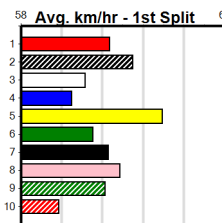

SPORTSBET BS RESPONSIBLY

Distance: 390m, Race Type: Tier 3 - Maiden, Total Prizemoney: $2,535
1st: $1,680, 2nd: $520, 3rd: $260, 4th: $75

1
10:47AM
(VIC time)

ASTON NAXXAR (8) has produced good placings in 3 of his last 4 starts and he could be hard to hold out in this. PAW HUNTER (3) has shown plenty of talent in his 3 starts to date and he could be right in the finish. WHERE TO NEXT (2) has claims also.

Watchdog Tips:

8 3 2 1

Bet:

Win 8