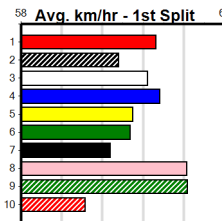

RACERS FUNCTION CENTRE

Distance: 450m, Race Type: Grade 5 T3, Total Prizemoney: $2,925
1st: $1,950, 2nd: $600, 3rd: $300, 4th: $75

Watchdog Tips: **1** **8** **3** **2** **Bet:** **Trifecta 1,8/1,2,3,8/1,2,3,8 ($10 - 83.33%)**